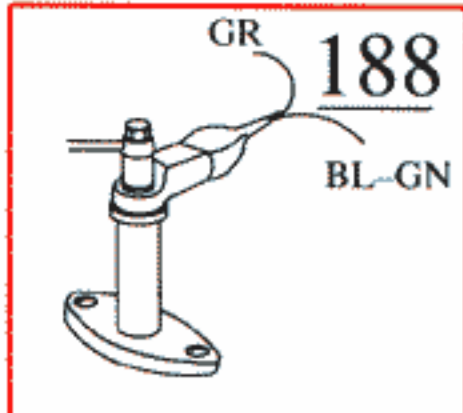

Stalled (Ignition on, engine not running)

Starting, cold engine

Starting, hot engine

Engine running

260

List of Components

- 1/1 Battery
- 2/2 Relay, front foglights USA/CDN
- 2/3 Regulator DIM-DIP
- 2/4 Intermittent relay, windshield wipers
- 2/5 Relay, seat belt reminder/ignition key warning
- 2/6 Bypass relay 151
- 2/7 Central locking relay
- 2/8 Overdrive relay
- 2/10 Power unit ECC
- 2/11 Relay, engine cooling fan
- 2/12 Relay, radio interference suppression
- 2/13 Relay, fuel injection (MFI)
- 2/14 Relay, glowplug mechanism
- 2/15 Relay, exhaust gas temperature sensor
- 2/16 Intermittent tailgate wiper relay
- 2/18 Transient protector, ABS
- 2/34 Relay, front foglights
- 2/36 Headlight flasher
- 2/37 Headlight relay
- 2/38 Timer relay, exhaust gas recirculation (EGR)
- 2/45 Relay, P-shift lock
- 2/49 Relay, rear foglights
- 2/50 Bypass relay, high beam
- 3/1 Ignition lock
- 3/2 Light switch
- 3/4 Cruise control operation
- 3/5 Switch, turn signal/high-low beam
- 3/6 Switch, hazard warning flashers
- 3/7 Foglight switch
- 3/8-1 Switch, heated rear window
- 3/8-2 Switch with timer relay, heated rear window/door mirrors
- 3/9 Brake light switch
- 3/10 Backup (reversing) light switch
- 3/12 Switch, windshield wash/wipe
- 3/13 Switch, tailgate wash/wipe
- 3/14 Switch, lock button
- 3/15 Power window switch, driver's door for driver's door
- 3/16 Power window switch, driver's door for driver's side rear door
- 3/17 Power window switch, driver's door for passenger's side front
- 3/18 Power window switch, driver's door for passenger's side rear
- 3/19 Power window switch, driver's side rear
- 3/20 Power window switch, passenger's side front
- 3/21 Power window switch, passenger's side rear