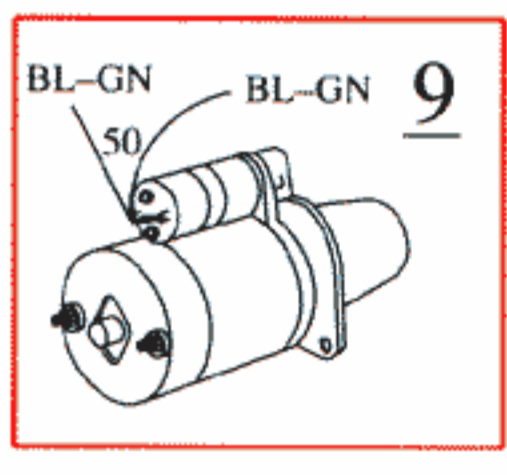

Stalled (Ignition on, engine not running)

Starting, cold engine

Starting, hot engine

Engine running

260

List of Components

- 1/1 Battery
- 2/2 Relay, front foglights USA/CDN
- 2/3 Regulator DIM-DIP
- 2/4 Intermittent relay, windshield wipers
- 2/5 Relay, seat belt reminder/ignition key warning
- 2/6 Bypass relay 151
- 2/7 Central locking relay
- 2/8 Overdrive relay
- 2/10 Power unit ECC
- 2/11 Relay, engine cooling fan
- 2/12 Relay, radio interference suppression
- 2/13 Relay, fuel injection (MFI)
- 2/14 Relay, glowplug mechanism
- 2/15 Relay, exhaust gas temperature sensor
- 2/16 Intermittent tailgate wiper relay
- 2/18 Transient protector, ABS
- 2/34 Relay, front foglights
- 2/36 Headlight flasher
- 2/37 Headlight relay
- 2/38 Timer relay, exhaust gas recirculation (EGR)
- 2/45 Relay, P-shift lock
- 2/49 Relay, rear foglights
- 2/50 Bypass relay, high beam
- 3/1 Ignition lock
- 3/2 Light switch
- 3/4 Cruise control operation
- 3/5 Switch, turn signal/high-low beam
- 3/6 Switch, hazard warning flashers
- 3/7 Foglight switch
- 3/8-1 Switch, heated rear window
- 3/8-2 Switch with timer relay, heated rear window/door mirrors
- 3/9 Brake light switch
- 3/10 Backup (reversing) light switch
- 3/12 Switch, windshield wash/wipe
- 3/13 Switch, tailgate wash/wipe
- 3/14 Switch, lock button
- 3/15 Power window switch, driver's door for driver's door
- 3/16 Power window switch, driver's door for driver's side rear door
- 3/17 Power window switch, driver's door for passenger's side front
- 3/18 Power window switch, driver's door for passenger's side rear
- 3/19 Power window switch, driver's side rear
- 3/20 Power window switch, passenger's side front
- 3/21 Power window switch, passenger's side rear