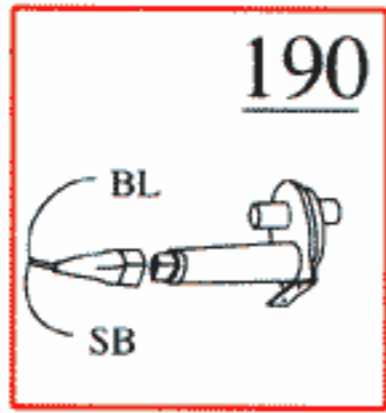

Stalled (Ignition on, engine not running)

Starting, cold engine

Starting, hot engine

Engine running

260

List of Components

- 1/1 Battery
- 2/2 Relay, front foglights USA/CDN
- 2/3 Regulator DIM-DIP
- 2/4 Intermittent relay, windshield wipers
- 2/5 Relay, seat belt reminder/ignition key warning
- 2/6 Bypass relay 151
- 2/7 Central locking relay
- 2/8 Overdrive relay
- 2/10 Power unit ECC
- 2/11 Relay, engine cooling fan
- 2/12 Relay, radio interference suppression
- 2/13 Relay, fuel injection (MFI)
- 2/14 Relay, glowplug mechanism
- 2/15 Relay, exhaust gas temperature sensor
- 2/16 Intermittent tailgate wiper relay
- 2/18 Transient protector, ABS
- 2/34 Relay, front foglights
- 2/36 Headlight flasher
- 2/37 Headlight relay
- 2/38 Timer relay, exhaust gas recirculation (EGR)
- 2/45 Relay, P-shift lock
- 2/49 Relay, rear foglights
- 2/50 Bypass relay, high beam
- 3/1 Ignition lock
- 3/2 Light switch
- 3/4 Cruise control operation
- 3/5 Switch, turn signal/high-low beam
- 3/6 Switch, hazard warning flashers
- 3/7 Foglight switch
- 3/8-1 Switch, heated rear window
- 3/8-2 Switch with timer relay, heated rear window/door mirrors
- 3/9 Brake light switch
- 3/10 Backup (reversing) light switch
- 3/12 Switch, windshield wash/wipe
- 3/13 Switch, tailgate wash/wipe
- 3/14 Switch, lock button
- 3/15 Power window switch, driver's door for driver's door
- 3/16 Power window switch, driver's door for driver's side rear door
- 3/17 Power window switch, driver's door for passenger's side front
- 3/18 Power window switch, driver's door for passenger's side rear
- 3/19 Power window switch, driver's side rear
- 3/20 Power window switch, passenger's side front
- 3/21 Power window switch, passenger's side rear