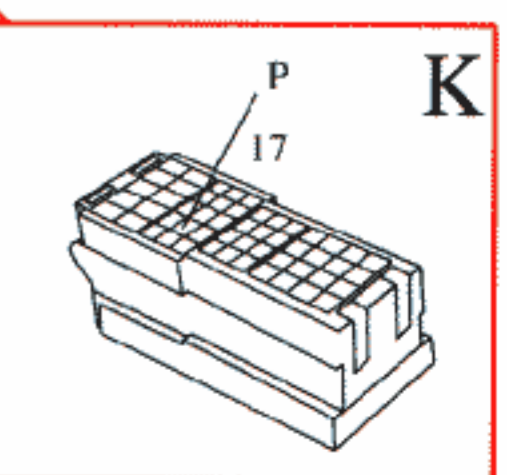

Stalled (Ignition on, engine not running)

Starting, cold engine

Starting, hot engine

Engine running

260

List of Components

- 1/1 Battery
- 2/2 Relay, front foglights USA/CDN
- 2/3 Regulator DIM-DIP
- 2/4 Intermittent relay, windshield wipers
- 2/5 Relay, seat belt reminder/ignition key warning
- 2/6 Bypass relay 151
- 2/7 Central locking relay
- 2/8 Overdrive relay
- 2/10 Power unit ECC
- 2/11 Relay, engine cooling fan
- 2/12 Relay, radio interference suppression
- 2/13 Relay, fuel injection (MFI)
- 2/14 Relay, glowplug mechanism
- 2/15 Relay, exhaust gas temperature sensor
- 2/16 Intermittent tailgate wiper relay
- 2/18 Transient protector, ABS
- 2/34 Relay, front foglights
- 2/36 Headlight flasher
- 2/37 Headlight relay
- 2/38 Timer relay, exhaust gas recirculation (EGR)
- 2/45 Relay, P-shift lock
- 2/49 Relay, rear foglights
- 2/50 Bypass relay, high beam
- 3/1 Ignition lock
- 3/2 Light switch
- 3/4 Cruise control operation
- 3/5 Switch, turn signal/high-low beam
- 3/6 Switch, hazard warning flashers
- 3/7 Foglight switch
- 3/8-1 Switch, heated rear window
- 3/8-2 Switch with timer relay, heated rear window/door mirrors
- 3/9 Brake light switch
- 3/10 Backup (reversing) light switch
- 3/12 Switch, windshield wash/wipe
- 3/13 Switch, tailgate wash/wipe
- 3/14 Switch, lock button
- 3/15 Power window switch, driver's door for driver's door
- 3/16 Power window switch, driver's door for driver's side rear door
- 3/17 Power window switch, driver's door for passenger's side front
- 3/18 Power window switch, driver's door for passenger's side rear
- 3/19 Power window switch, driver's side rear
- 3/20 Power window switch, passenger's side front
- 3/21 Power window switch, passenger's side rear