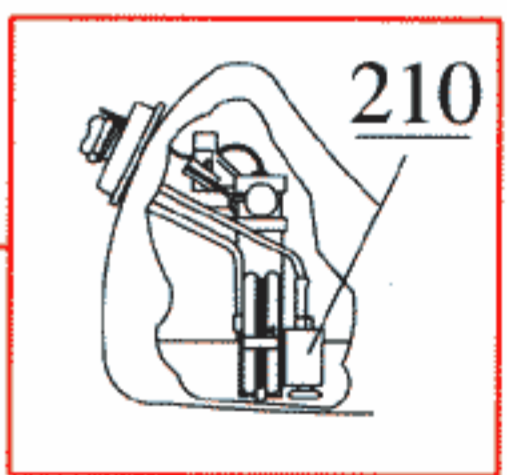

Stalled (Ignition on, engine not running)

Starting, cold engine

Starting, hot engine

Engine running

260

List of Components

- 1/1 Battery
- 2/2 Relay, front foglights USA/CDN
- 2/3 Regulator DIM-DIP
- 2/4 Intermittent relay, windshield wipers
- 2/5 Relay, seat belt reminder/ignition key warning
- 2/6 Bypass relay 151
- 2/7 Central locking relay
- 2/8 Overdrive relay
- 2/10 Power unit ECC
- 2/11 Relay, engine cooling fan
- 2/12 Relay, radio interference suppression
- 2/13 Relay, fuel injection (MFI)
- 2/14 Relay, glowplug mechanism
- 2/15 Relay, exhaust gas temperature sensor
- 2/16 Intermittent tailgate wiper relay
- 2/18 Transient protector, ABS
- 2/34 Relay, front foglights
- 2/36 Headlight flasher
- 2/37 Headlight relay
- 2/38 Timer relay, exhaust gas recirculation (EGR)
- 2/45 Relay, P-shift lock
- 2/49 Relay, rear foglights
- 2/50 Bypass relay, high beam
- 3/1 Ignition lock
- 3/2 Light switch
- 3/4 Cruise control operation
- 3/5 Switch, turn signal/high-low beam
- 3/6 Switch, hazard warning flashers
- 3/7 Foglight switch
- 3/8-1 Switch, heated rear window
- 3/8-2 Switch with timer relay, heated rear window/door mirrors
- 3/9 Brake light switch
- 3/10 Backup (reversing) light switch
- 3/12 Switch, windshield wash/wipe
- 3/13 Switch, tailgate wash/wipe
- 3/14 Switch, lock button
- 3/15 Power window switch, driver's door for driver's door
- 3/16 Power window switch, driver's door for driver's side rear door
- 3/17 Power window switch, driver's door for passenger's side front
- 3/18 Power window switch, driver's door for passenger's side rear
- 3/19 Power window switch, driver's side rear
- 3/20 Power window switch, passenger's side front
- 3/21 Power window switch, passenger's side rear