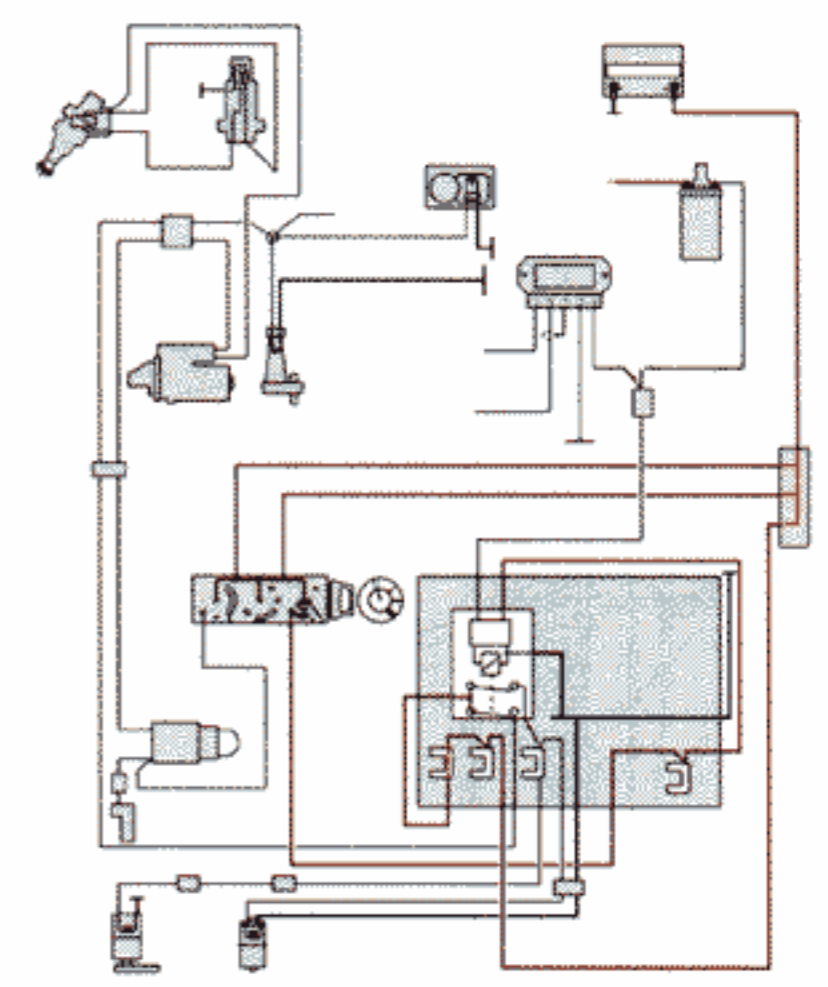

Stalled (Ignition on, engine not running)

Engine running