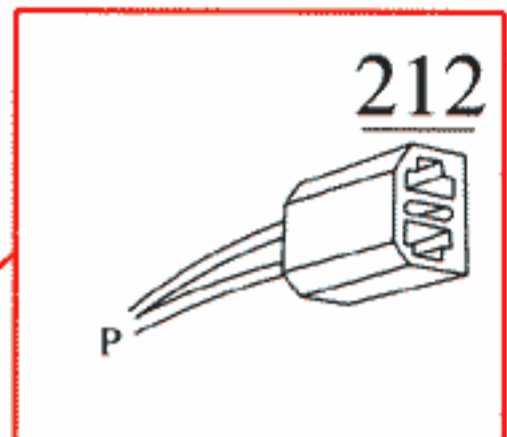

Stalled (Ignition on, engine not running)

Starting, cold engine

Starting, hot engine

Engine running

260

List of Components

- 1/1 Battery
- 2/2 Relay, front foglights USA/CDN
- 2/3 Regulator DIM-DIP
- 2/4 Intermittent relay, windshield wipers
- 2/5 Relay, seat belt reminder/ignition key warning
- 2/6 Bypass relay 151
- 2/7 Central locking relay
- 2/8 Overdrive relay
- 2/10 Power unit ECC
- 2/11 Relay, engine cooling fan
- 2/12 Relay, radio interference suppression
- 2/13 Relay, fuel injection (MFI)
- 2/14 Relay, glowplug mechanism
- 2/15 Relay, exhaust gas temperature sensor
- 2/16 Intermittent tailgate wiper relay
- 2/18 Transient protector, ABS
- 2/34 Relay, front foglights
- 2/36 Headlight flasher
- 2/37 Headlight relay
- 2/38 Timer relay, exhaust gas recirculation (EGR)
- 2/45 Relay, P-shift lock
- 2/49 Relay, rear foglights
- 2/50 Bypass relay, high beam
- 3/1 Ignition lock
- 3/2 Light switch
- 3/4 Cruise control operation
- 3/5 Switch, turn signal/high-low beam
- 3/6 Switch, hazard warning flashers
- 3/7 Foglight switch
- 3/8-1 Switch, heated rear window
- 3/8-2 Switch with timer relay, heated rear window/door mirrors
- 3/9 Brake light switch
- 3/10 Backup (reversing) light switch
- 3/12 Switch, windshield wash/wipe
- 3/13 Switch, tailgate wash/wipe
- 3/14 Switch, lock button
- 3/15 Power window switch, driver's door for driver's door
- 3/16 Power window switch, driver's door for driver's side rear door
- 3/17 Power window switch, driver's door for passenger's side front
- 3/18 Power window switch, driver's door for passenger's side rear
- 3/19 Power window switch, driver's side rear
- 3/20 Power window switch, passenger's side front
- 3/21 Power window switch, passenger's side rear