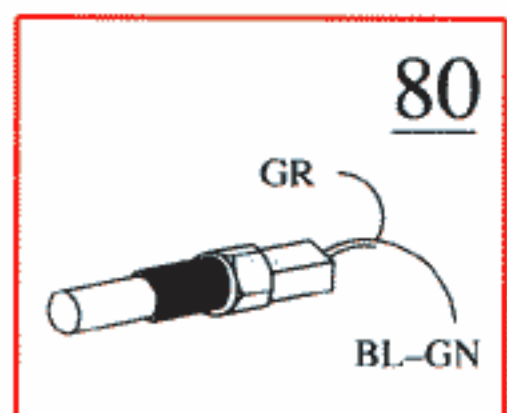

Stalled (Ignition on, engine not running)

Starting, cold engine

Starting, hot engine

Engine running

260

List of Components

- 1/1 Battery
- 2/2 Relay, front foglights USA/CDN
- 2/3 Regulator DIM-DIP
- 2/4 Intermittent relay, windshield wipers
- 2/5 Relay, seat belt reminder/ignition key warning
- 2/6 Bypass relay 151
- 2/7 Central locking relay
- 2/8 Overdrive relay
- 2/10 Power unit ECC
- 2/11 Relay, engine cooling fan
- 2/12 Relay, radio interference suppression
- 2/13 Relay, fuel injection (MFI)
- 2/14 Relay, glowplug mechanism
- 2/15 Relay, exhaust gas temperature sensor
- 2/16 Intermittent tailgate wiper relay
- 2/18 Transient protector, ABS
- 2/34 Relay, front foglights
- 2/36 Headlight flasher
- 2/37 Headlight relay
- 2/38 Timer relay, exhaust gas recirculation (EGR)
- 2/45 Relay, P-shift lock
- 2/49 Relay, rear foglights
- 2/50 Bypass relay, high beam
- 3/1 Ignition lock
- 3/2 Light switch
- 3/4 Cruise control operation
- 3/5 Switch, turn signal/high-low beam
- 3/6 Switch, hazard warning flashers
- 3/7 Foglight switch
- 3/8-1 Switch, heated rear window
- 3/8-2 Switch with timer relay, heated rear window/door mirrors
- 3/9 Brake light switch
- 3/10 Backup (reversing) light switch
- 3/12 Switch, windshield wash/wipe
- 3/13 Switch, tailgate wash/wipe
- 3/14 Switch, lock button
- 3/15 Power window switch, driver's door for driver's door
- 3/16 Power window switch, driver's door for driver's side rear door
- 3/17 Power window switch, driver's door for passenger's side front
- 3/18 Power window switch, driver's door for passenger's side rear
- 3/19 Power window switch, driver's side rear
- 3/20 Power window switch, passenger's side front
- 3/21 Power window switch, passenger's side rear