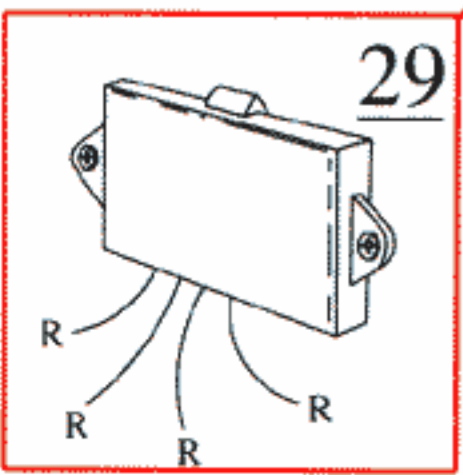

Stalled (Ignition on, engine not running)

Starting, cold engine

Starting, hot engine

Engine running

260

List of Components

- 1/1 Battery
- 2/2 Relay, front foglights USA/CDN
- 2/3 Regulator DIM-DIP
- 2/4 Intermittent relay, windshield wipers
- 2/5 Relay, seat belt reminder/ignition key warning
- 2/6 Bypass relay 151
- 2/7 Central locking relay
- 2/8 Overdrive relay
- 2/10 Power unit ECC
- 2/11 Relay, engine cooling fan
- 2/12 Relay, radio interference suppression
- 2/13 Relay, fuel injection (MFI)
- 2/14 Relay, glowplug mechanism
- 2/15 Relay, exhaust gas temperature sensor
- 2/16 Intermittent tailgate wiper relay
- 2/18 Transient protector, ABS
- 2/34 Relay, front foglights
- 2/36 Headlight flasher
- 2/37 Headlight relay
- 2/38 Timer relay, exhaust gas recirculation (EGR)
- 2/45 Relay, P-shift lock
- 2/49 Relay, rear foglights
- 2/50 Bypass relay, high beam
- 3/1 Ignition lock
- 3/2 Light switch
- 3/4 Cruise control operation
- 3/5 Switch, turn signal/high-low beam
- 3/6 Switch, hazard warning flashers
- 3/7 Foglight switch
- 3/8-1 Switch, heated rear window
- 3/8-2 Switch with timer relay, heated rear window/door mirrors
- 3/9 Brake light switch
- 3/10 Backup (reversing) light switch
- 3/12 Switch, windshield wash/wipe
- 3/13 Switch, tailgate wash/wipe
- 3/14 Switch, lock button
- 3/15 Power window switch, driver's door for driver's door
- 3/16 Power window switch, driver's door for driver's side rear door
- 3/17 Power window switch, driver's door for passenger's side front
- 3/18 Power window switch, driver's door for passenger's side rear
- 3/19 Power window switch, driver's side rear
- 3/20 Power window switch, passenger's side front
- 3/21 Power window switch, passenger's side rear