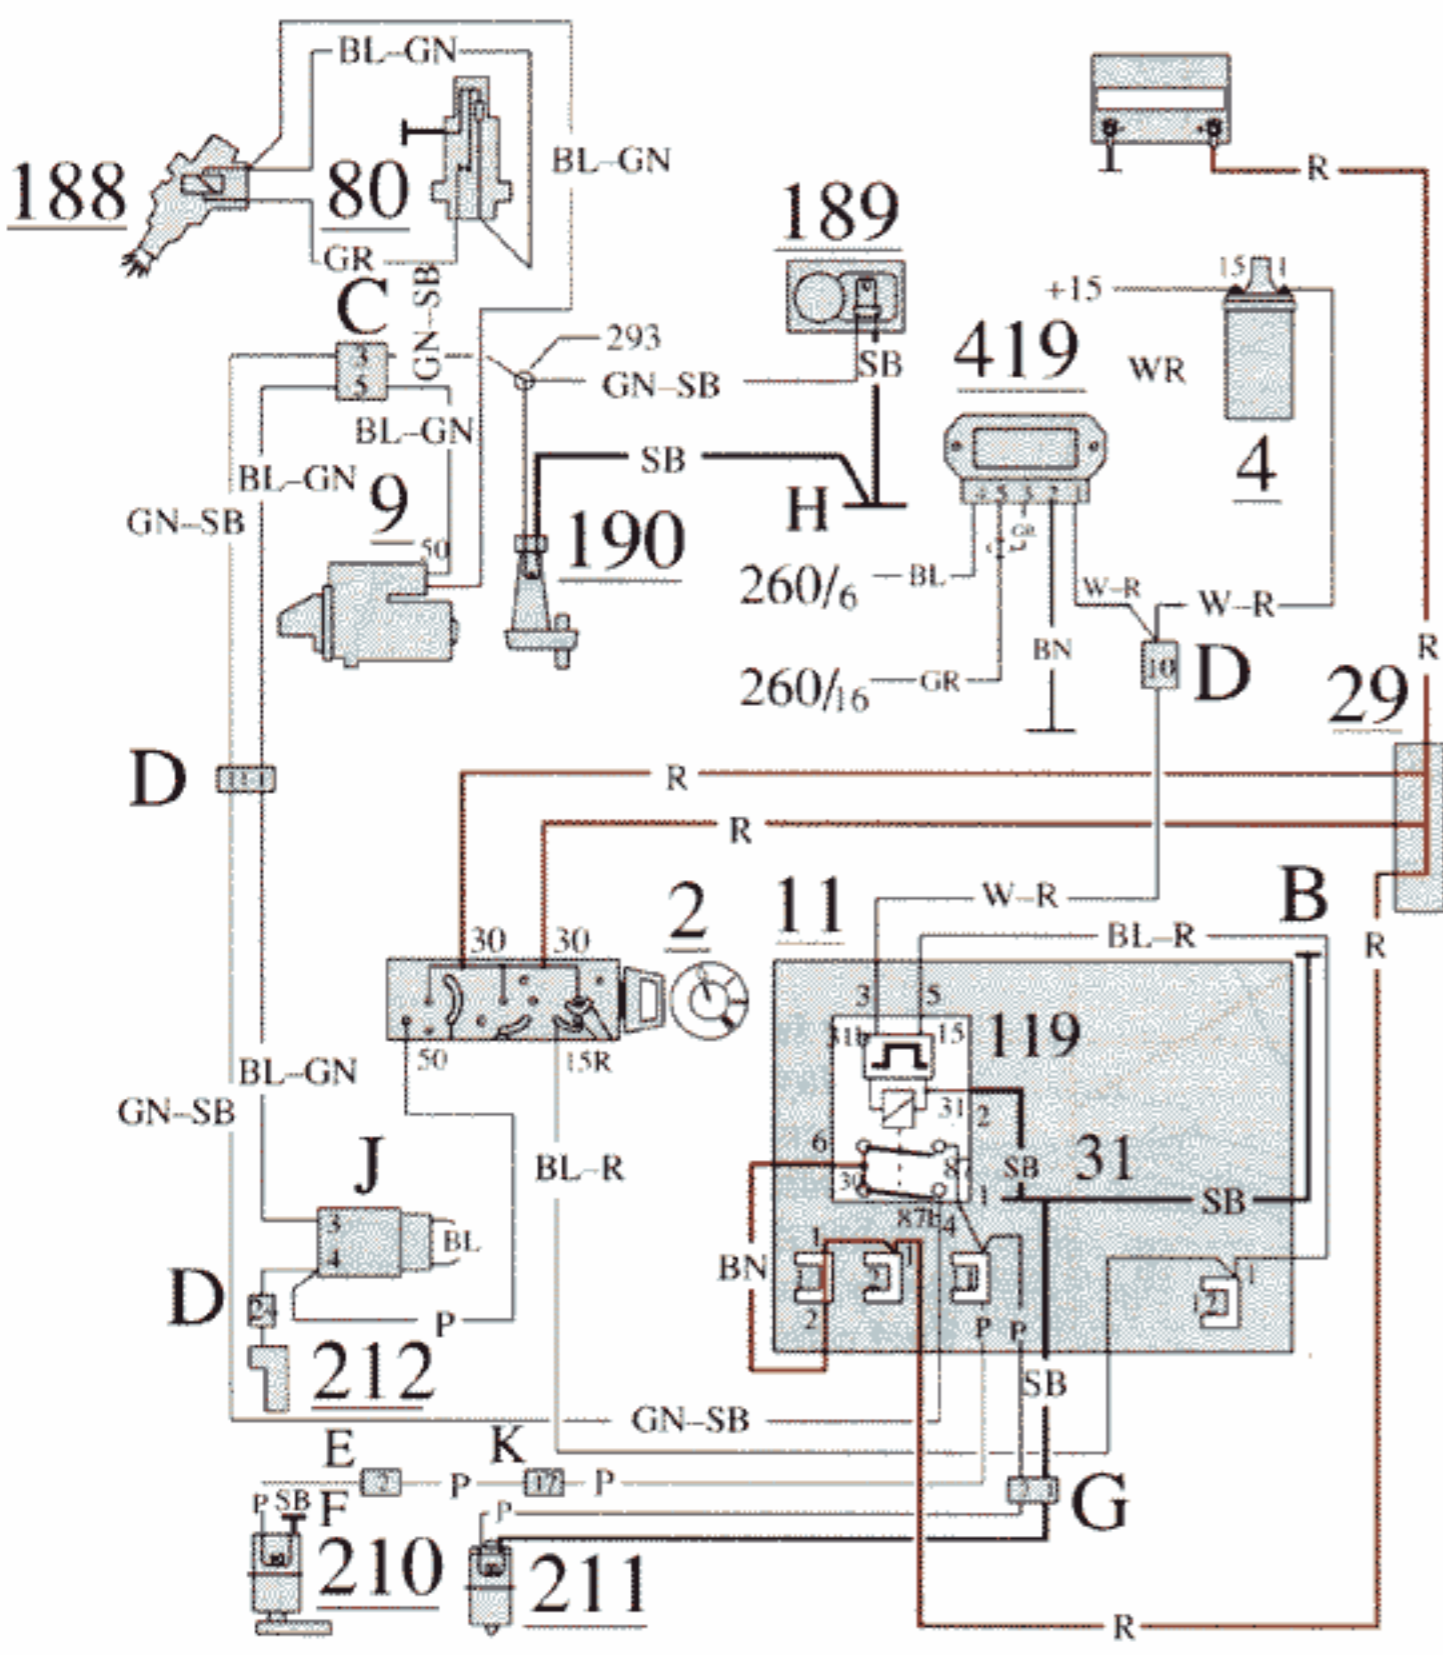

- 2 Ignition switch
- 4 Ignition coil
- 5 Distributor
- 9 Starter motor
- 11 Fuse box
- 29 Positive terminal
- 31 Central electrical unit ground panel
- 80 Thermal time switch
- 119 Electronic pump relay
- 188 Start injector
- 189 Control pressure regulator
- 190 Auxiliary air valve
- 210 Tank pump
- 211 Fuel pump
- 212 Service socket
- 260 Ignition system control unit
- 293 Idle increase relay
- 419 Ignition system power stage
- B Ground point, right A-post
- C Connector, left wheel housing
- D Connector, left A-post
- E Connector in boot
- F Ground point in boot
- G Connector at electrical distribution unit
- H Ground point on engine
- J Connector at electrical distribution unit
- K Connector, left A-post