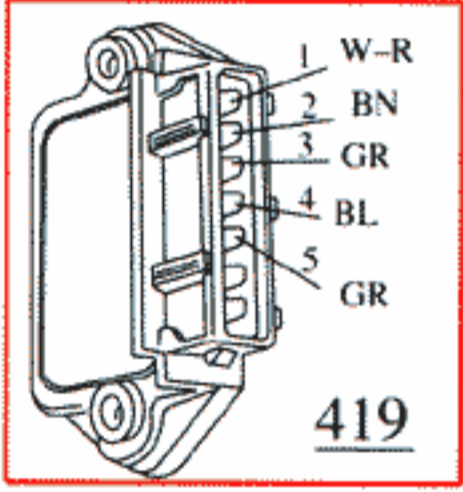

Stalled (Ignition on, engine not running)

Starting, cold engine

Starting, hot engine

Engine running

260

List of Components

- 1/1 Battery
- 2/2 Relay, front foglights USA/CDN
- 2/3 Regulator DIM-DIP
- 2/4 Intermittent relay, windshield wipers
- 2/5 Relay, seat belt reminder/ignition key warning
- 2/6 Bypass relay 151
- 2/7 Central locking relay
- 2/8 Overdrive relay
- 2/10 Power unit ECC
- 2/11 Relay, engine cooling fan
- 2/12 Relay, radio interference suppression
- 2/13 Relay, fuel injection (MFI)
- 2/14 Relay, glowplug mechanism
- 2/15 Relay, exhaust gas temperature sensor
- 2/16 Intermittent tailgate wiper relay
- 2/18 Transient protector, ABS
- 2/34 Relay, front foglights
- 2/36 Headlight flasher
- 2/37 Headlight relay
- 2/38 Timer relay, exhaust gas recirculation (EGR)
- 2/45 Relay, P-shift lock
- 2/49 Relay, rear foglights
- 2/50 Bypass relay, high beam
- 3/1 Ignition lock
- 3/2 Light switch
- 3/4 Cruise control operation
- 3/5 Switch, turn signal/high-low beam
- 3/6 Switch, hazard warning flashers
- 3/7 Foglight switch
- 3/8-1 Switch, heated rear window
- 3/8-2 Switch with timer relay, heated rear window/door mirrors
- 3/9 Brake light switch
- 3/10 Backup (reversing) light switch
- 3/12 Switch, windshield wash/wipe
- 3/13 Switch, tailgate wash/wipe
- 3/14 Switch, lock button
- 3/15 Power window switch, driver's door for driver's door
- 3/16 Power window switch, driver's door for driver's side rear door
- 3/17 Power window switch, driver's door for passenger's side front
- 3/18 Power window switch, driver's door for passenger's side rear
- 3/19 Power window switch, driver's side rear
- 3/20 Power window switch, passenger's side front
- 3/21 Power window switch, passenger's side rear