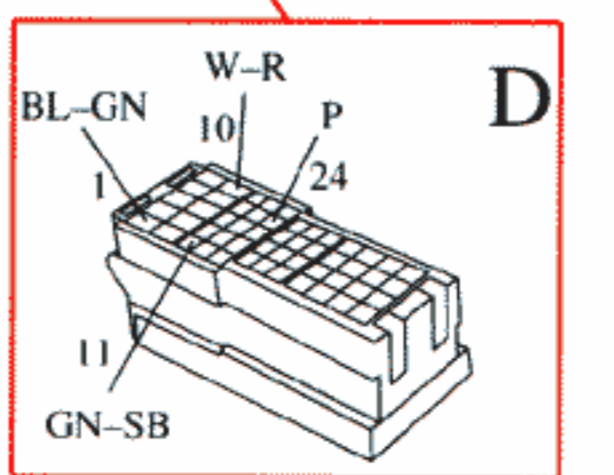

Stalled (Ignition on, engine not running)

Starting, cold engine

Starting, hot engine

Engine running

260

List of Components

- 1/1 Battery
- 2/2 Relay, front foglights USA/CDN
- 2/3 Regulator DIM-DIP
- 2/4 Intermittent relay, windshield wipers
- 2/5 Relay, seat belt reminder/ignition key warning
- 2/6 Bypass relay 151
- 2/7 Central locking relay
- 2/8 Overdrive relay
- 2/10 Power unit ECC
- 2/11 Relay, engine cooling fan
- 2/12 Relay, radio interference suppression
- 2/13 Relay, fuel injection (MFI)
- 2/14 Relay, glowplug mechanism
- 2/15 Relay, exhaust gas temperature sensor
- 2/16 Intermittent tailgate wiper relay
- 2/18 Transient protector, ABS
- 2/34 Relay, front foglights
- 2/36 Headlight flasher
- 2/37 Headlight relay
- 2/38 Timer relay, exhaust gas recirculation (EGR)
- 2/45 Relay, P-shift lock
- 2/49 Relay, rear foglights
- 2/50 Bypass relay, high beam
- 3/1 Ignition lock
- 3/2 Light switch
- 3/4 Cruise control operation
- 3/5 Switch, turn signal/high-low beam
- 3/6 Switch, hazard warning flashers
- 3/7 Foglight switch
- 3/8-1 Switch, heated rear window
- 3/8-2 Switch with timer relay, heated rear window/door mirrors
- 3/9 Brake light switch
- 3/10 Backup (reversing) light switch
- 3/12 Switch, windshield wash/wipe
- 3/13 Switch, tailgate wash/wipe
- 3/14 Switch, lock button
- 3/15 Power window switch, driver's door for driver's door
- 3/16 Power window switch, driver's door for driver's side rear door
- 3/17 Power window switch, driver's door for passenger's side front
- 3/18 Power window switch, driver's door for passenger's side rear
- 3/19 Power window switch, driver's side rear
- 3/20 Power window switch, passenger's side front
- 3/21 Power window switch, passenger's side rear