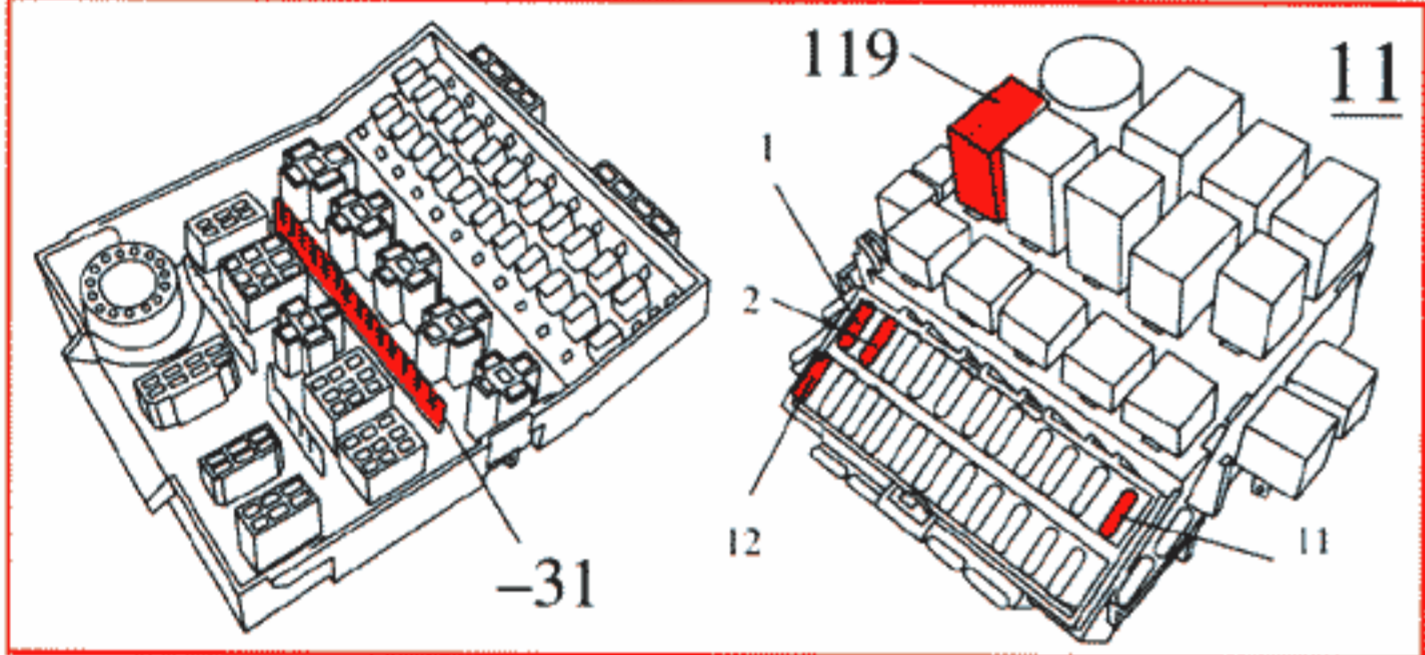

Stalled (Ignition on, engine not running)

Starting, cold engine

Starting, hot engine

Engine running

260

List of Components

- 1/1 Battery
- 2/2 Relay, front foglights USA/CDN
- 2/3 Regulator DIM-DIP
- 2/4 Intermittent relay, windshield wipers
- 2/5 Relay, seat belt reminder/ignition key warning
- 2/6 Bypass relay 151
- 2/7 Central locking relay
- 2/8 Overdrive relay
- 2/10 Power unit ECC
- 2/11 Relay, engine cooling fan
- 2/12 Relay, radio interference suppression
- 2/13 Relay, fuel injection (MFI)
- 2/14 Relay, glowplug mechanism
- 2/15 Relay, exhaust gas temperature sensor
- 2/16 Intermittent tailgate wiper relay
- 2/18 Transient protector, ABS
- 2/34 Relay, front foglights
- 2/36 Headlight flasher
- 2/37 Headlight relay
- 2/38 Timer relay, exhaust gas recirculation (EGR)
- 2/45 Relay, P-shift lock
- 2/49 Relay, rear foglights
- 2/50 Bypass relay, high beam
- 3/1 Ignition lock
- 3/2 Light switch
- 3/4 Cruise control operation
- 3/5 Switch, turn signal/high-low beam
- 3/6 Switch, hazard warning flashers
- 3/7 Foglight switch
- 3/8-1 Switch, heated rear window
- 3/8-2 Switch with timer relay, heated rear window/door mirrors
- 3/9 Brake light switch
- 3/10 Backup (reversing) light switch
- 3/12 Switch, windshield wash/wipe
- 3/13 Switch, tailgate wash/wipe
- 3/14 Switch, lock button
- 3/15 Power window switch, driver's door for driver's door
- 3/16 Power window switch, driver's door for driver's side rear door
- 3/17 Power window switch, driver's door for passenger's side front
- 3/18 Power window switch, driver's door for passenger's side rear
- 3/19 Power window switch, driver's side rear
- 3/20 Power window switch, passenger's side front
- 3/21 Power window switch, passenger's side rear