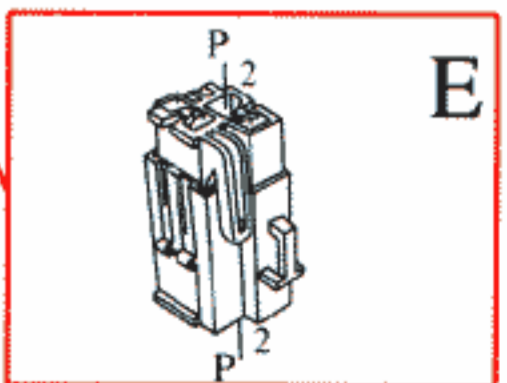

Stalled (Ignition on, engine not running)

Starting, cold engine

Starting, hot engine

Engine running

260

List of Components

- 1/1 Battery
- 2/2 Relay, front foglights USA/CDN
- 2/3 Regulator DIM-DIP
- 2/4 Intermittent relay, windshield wipers
- 2/5 Relay, seat belt reminder/ignition key warning
- 2/6 Bypass relay 151
- 2/7 Central locking relay
- 2/8 Overdrive relay
- 2/10 Power unit ECC
- 2/11 Relay, engine cooling fan
- 2/12 Relay, radio interference suppression
- 2/13 Relay, fuel injection (MFI)
- 2/14 Relay, glowplug mechanism
- 2/15 Relay, exhaust gas temperature sensor
- 2/16 Intermittent tailgate wiper relay
- 2/18 Transient protector, ABS
- 2/34 Relay, front foglights
- 2/36 Headlight flasher
- 2/37 Headlight relay
- 2/38 Timer relay, exhaust gas recirculation (EGR)
- 2/45 Relay, P-shift lock
- 2/49 Relay, rear foglights
- 2/50 Bypass relay, high beam
- 3/1 Ignition lock
- 3/2 Light switch
- 3/4 Cruise control operation
- 3/5 Switch, turn signal/high-low beam
- 3/6 Switch, hazard warning flashers
- 3/7 Foglight switch
- 3/8-1 Switch, heated rear window
- 3/8-2 Switch with timer relay, heated rear window/door mirrors
- 3/9 Brake light switch
- 3/10 Backup (reversing) light switch
- 3/12 Switch, windshield wash/wipe
- 3/13 Switch, tailgate wash/wipe
- 3/14 Switch, lock button
- 3/15 Power window switch, driver's door for driver's door
- 3/16 Power window switch, driver's door for driver's side rear door
- 3/17 Power window switch, driver's door for passenger's side front
- 3/18 Power window switch, driver's door for passenger's side rear
- 3/19 Power window switch, driver's side rear
- 3/20 Power window switch, passenger's side front
- 3/21 Power window switch, passenger's side rear