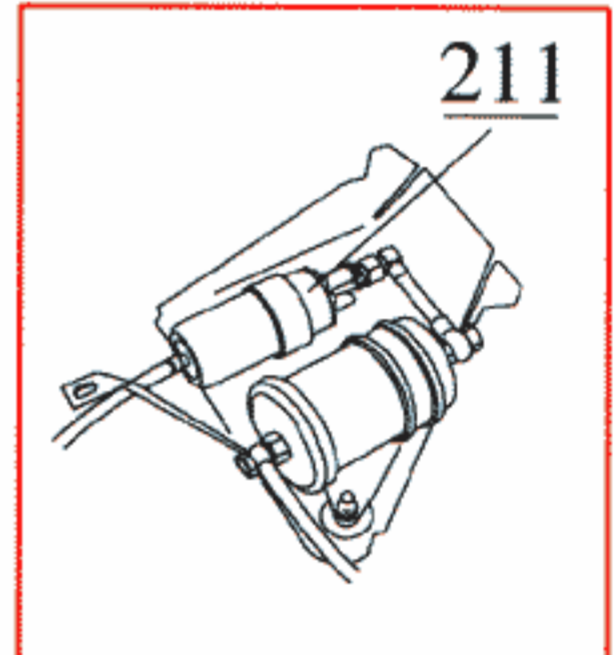

Stalled (Ignition on, engine not running)

Starting, cold engine

Starting, hot engine

Engine running

260

List of Components

- 1/1 Battery
- 2/2 Relay, front foglights USA/CDN
- 2/3 Regulator DIM-DIP
- 2/4 Intermittent relay, windshield wipers
- 2/5 Relay, seat belt reminder/ignition key warning
- 2/6 Bypass relay 151
- 2/7 Central locking relay
- 2/8 Overdrive relay
- 2/10 Power unit ECC
- 2/11 Relay, engine cooling fan
- 2/12 Relay, radio interference suppression
- 2/13 Relay, fuel injection (MFI)
- 2/14 Relay, glowplug mechanism
- 2/15 Relay, exhaust gas temperature sensor
- 2/16 Intermittent tailgate wiper relay
- 2/18 Transient protector, ABS
- 2/34 Relay, front foglights
- 2/36 Headlight flasher
- 2/37 Headlight relay
- 2/38 Timer relay, exhaust gas recirculation (EGR)
- 2/45 Relay, P-shift lock
- 2/49 Relay, rear foglights
- 2/50 Bypass relay, high beam
- 3/1 Ignition lock
- 3/2 Light switch
- 3/4 Cruise control operation
- 3/5 Switch, turn signal/high-low beam
- 3/6 Switch, hazard warning flashers
- 3/7 Foglight switch
- 3/8-1 Switch, heated rear window
- 3/8-2 Switch with timer relay, heated rear window/door mirrors
- 3/9 Brake light switch
- 3/10 Backup (reversing) light switch
- 3/12 Switch, windshield wash/wipe
- 3/13 Switch, tailgate wash/wipe
- 3/14 Switch, lock button
- 3/15 Power window switch, driver's door for driver's door
- 3/16 Power window switch, driver's door for driver's side rear door
- 3/17 Power window switch, driver's door for passenger's side front
- 3/18 Power window switch, driver's door for passenger's side rear
- 3/19 Power window switch, driver's side rear
- 3/20 Power window switch, passenger's side front
- 3/21 Power window switch, passenger's side rear