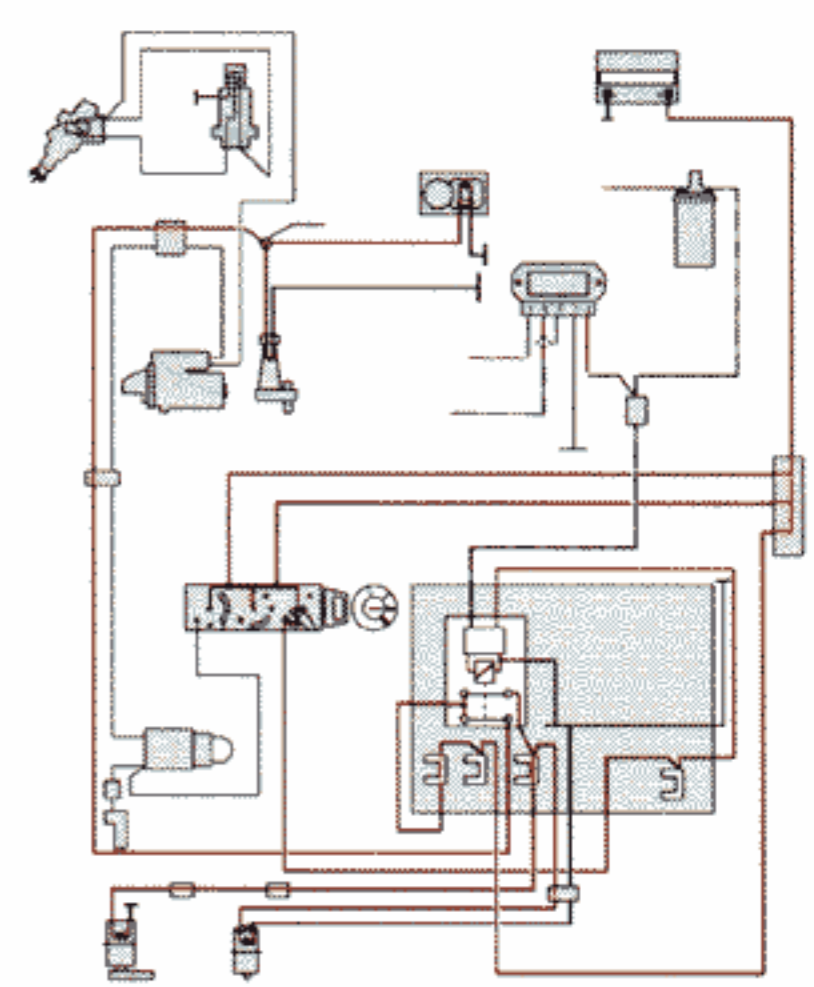

- 2 Ignition switch
- 4 Ignition coil
- 5 Distributor
- 9 Starter motor
- 11 Fuse box
- 29 Positive terminal
- 31 Central electrical unit ground panel
- 80 Thermal time switch
- 119 Electronic pump relay
- 188 Start injector
- 189 Control pressure regulator
- 190 Auxiliary air valve
- 210 Tank pump
- 211 Fuel pump
- 212 Service socket
- 260 Ignition system control unit
- 293 Idle increase relay
- 419 Ignition system power stage
- B Ground point, right A-post
- C Connector, left wheel housing
- D Connector, left A-post
- E Connector in boot
- F Ground point in boot
- G Connector at electrical distribution unit
- H Ground point on engine
- J Connector at electrical distribution unit
- K Connector, left A-post