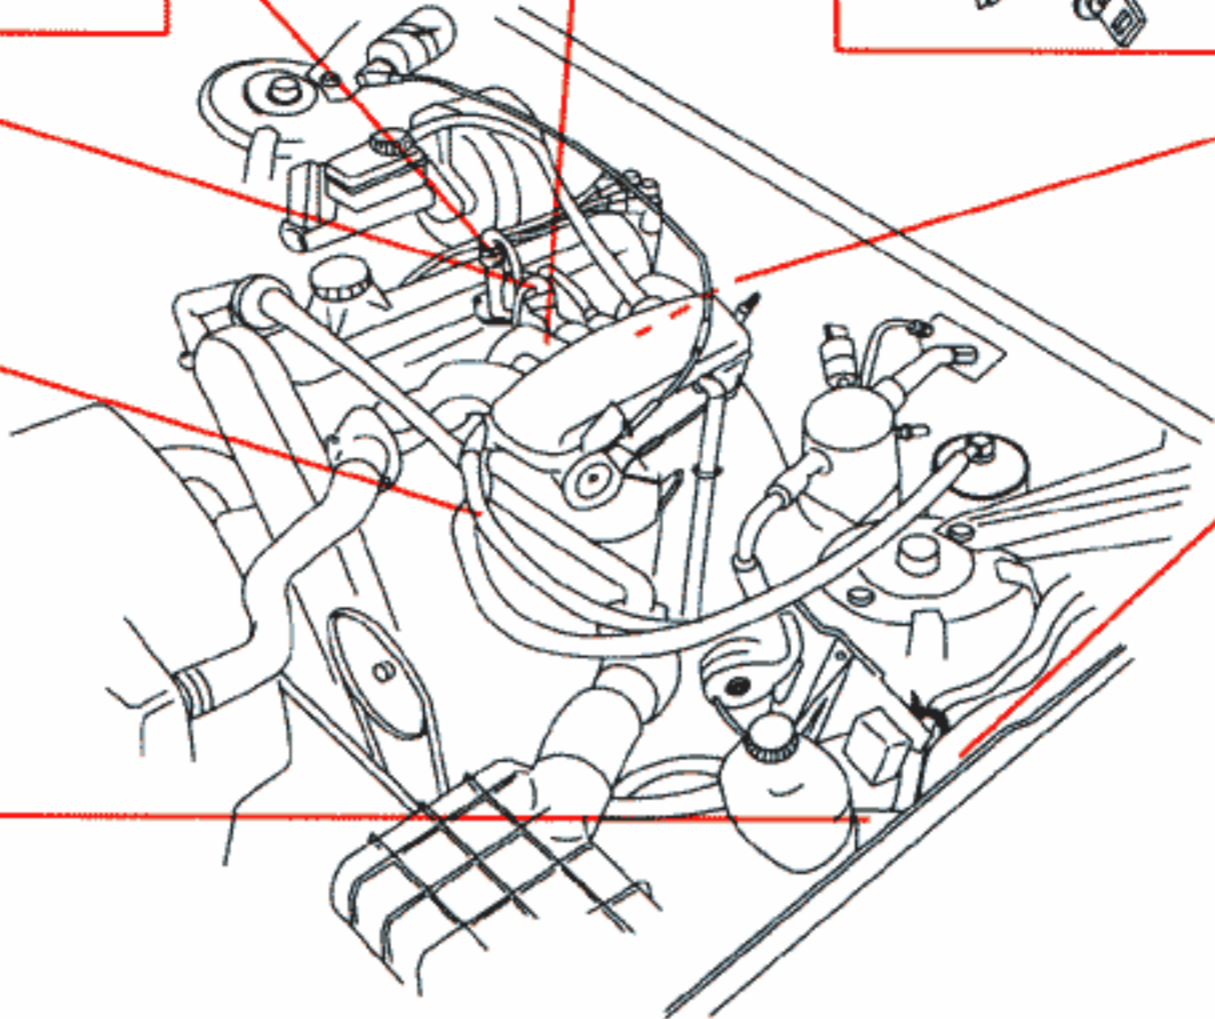

Stalled (Ignition on, engine not running)

Starting, cold engine

Starting, hot engine

Engine running

260

List of Components

- 1/1 Battery
- 2/2 Relay, front foglights USA/CDN
- 2/3 Regulator DIM-DIP
- 2/4 Intermittent relay, windshield wipers
- 2/5 Relay, seat belt reminder/ignition key warning
- 2/6 Bypass relay 151
- 2/7 Central locking relay
- 2/8 Overdrive relay
- 2/10 Power unit ECC
- 2/11 Relay, engine cooling fan
- 2/12 Relay, radio interference suppression
- 2/13 Relay, fuel injection (MFI)
- 2/14 Relay, glowplug mechanism
- 2/15 Relay, exhaust gas temperature sensor
- 2/16 Intermittent tailgate wiper relay
- 2/18 Transient protector, ABS
- 2/34 Relay, front foglights
- 2/36 Headlight flasher
- 2/37 Headlight relay
- 2/38 Timer relay, exhaust gas recirculation (EGR)
- 2/45 Relay, P-shift lock
- 2/49 Relay, rear foglights
- 2/50 Bypass relay, high beam
- 3/1 Ignition lock
- 3/2 Light switch
- 3/4 Cruise control operation
- 3/5 Switch, turn signal/high-low beam
- 3/6 Switch, hazard warning flashers
- 3/7 Foglight switch
- 3/8-1 Switch, heated rear window
- 3/8-2 Switch with timer relay, heated rear window/door mirrors
- 3/9 Brake light switch
- 3/10 Backup (reversing) light switch
- 3/12 Switch, windshield wash/wipe
- 3/13 Switch, tailgate wash/wipe
- 3/14 Switch, lock button
- 3/15 Power window switch, driver's door for driver's door
- 3/16 Power window switch, driver's door for driver's side rear door
- 3/17 Power window switch, driver's door for passenger's side front
- 3/18 Power window switch, driver's door for passenger's side rear
- 3/19 Power window switch, driver's side rear
- 3/20 Power window switch, passenger's side front
- 3/21 Power window switch, passenger's side rear