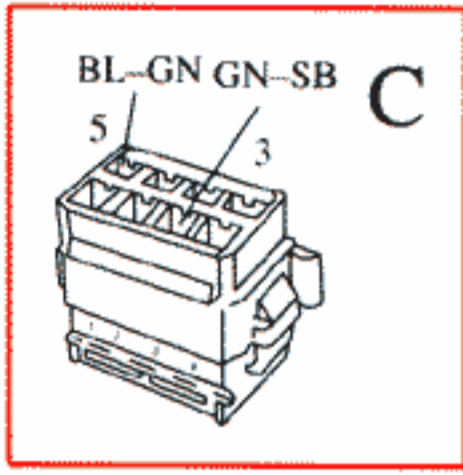

Stalled (Ignition on, engine not running)

Starting, cold engine

Starting, hot engine

Engine running

260

List of Components

- 1/1 Battery
- 2/2 Relay, front foglights USA/CDN
- 2/3 Regulator DIM-DIP
- 2/4 Intermittent relay, windshield wipers
- 2/5 Relay, seat belt reminder/ignition key warning
- 2/6 Bypass relay 151
- 2/7 Central locking relay
- 2/8 Overdrive relay
- 2/10 Power unit ECC
- 2/11 Relay, engine cooling fan
- 2/12 Relay, radio interference suppression
- 2/13 Relay, fuel injection (MFI)
- 2/14 Relay, glowplug mechanism
- 2/15 Relay, exhaust gas temperature sensor
- 2/16 Intermittent tailgate wiper relay
- 2/18 Transient protector, ABS
- 2/34 Relay, front foglights
- 2/36 Headlight flasher
- 2/37 Headlight relay
- 2/38 Timer relay, exhaust gas recirculation (EGR)
- 2/45 Relay, P-shift lock
- 2/49 Relay, rear foglights
- 2/50 Bypass relay, high beam
- 3/1 Ignition lock
- 3/2 Light switch
- 3/4 Cruise control operation
- 3/5 Switch, turn signal/high-low beam
- 3/6 Switch, hazard warning flashers
- 3/7 Foglight switch
- 3/8-1 Switch, heated rear window
- 3/8-2 Switch with timer relay, heated rear window/door mirrors
- 3/9 Brake light switch
- 3/10 Backup (reversing) light switch
- 3/12 Switch, windshield wash/wipe
- 3/13 Switch, tailgate wash/wipe
- 3/14 Switch, lock button
- 3/15 Power window switch, driver's door for driver's door
- 3/16 Power window switch, driver's door for driver's side rear door
- 3/17 Power window switch, driver's door for passenger's side front
- 3/18 Power window switch, driver's door for passenger's side rear
- 3/19 Power window switch, driver's side rear
- 3/20 Power window switch, passenger's side front
- 3/21 Power window switch, passenger's side rear