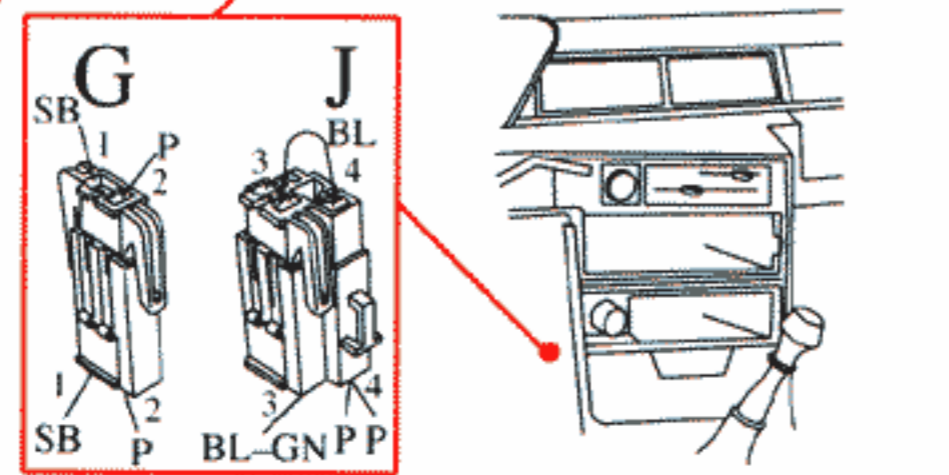

Stalled (Ignition on, engine not running)

Starting, cold engine

Starting, hot engine

Engine running

260

List of Components

- 1/1 Battery
- 2/2 Relay, front foglights USA/CDN
- 2/3 Regulator DIM-DIP
- 2/4 Intermittent relay, windshield wipers
- 2/5 Relay, seat belt reminder/ignition key warning
- 2/6 Bypass relay 151
- 2/7 Central locking relay
- 2/8 Overdrive relay
- 2/10 Power unit ECC
- 2/11 Relay, engine cooling fan
- 2/12 Relay, radio interference suppression
- 2/13 Relay, fuel injection (MFI)
- 2/14 Relay, glowplug mechanism
- 2/15 Relay, exhaust gas temperature sensor
- 2/16 Intermittent tailgate wiper relay
- 2/18 Transient protector, ABS
- 2/34 Relay, front foglights
- 2/36 Headlight flasher
- 2/37 Headlight relay
- 2/38 Timer relay, exhaust gas recirculation (EGR)
- 2/45 Relay, P-shift lock
- 2/49 Relay, rear foglights
- 2/50 Bypass relay, high beam
- 3/1 Ignition lock
- 3/2 Light switch
- 3/4 Cruise control operation
- 3/5 Switch, turn signal/high-low beam
- 3/6 Switch, hazard warning flashers
- 3/7 Foglight switch
- 3/8-1 Switch, heated rear window
- 3/8-2 Switch with timer relay, heated rear window/door mirrors
- 3/9 Brake light switch
- 3/10 Backup (reversing) light switch
- 3/12 Switch, windshield wash/wipe
- 3/13 Switch, tailgate wash/wipe
- 3/14 Switch, lock button
- 3/15 Power window switch, driver's door for driver's door
- 3/16 Power window switch, driver's door for driver's side rear door
- 3/17 Power window switch, driver's door for passenger's side front
- 3/18 Power window switch, driver's door for passenger's side rear
- 3/19 Power window switch, driver's side rear
- 3/20 Power window switch, passenger's side front
- 3/21 Power window switch, passenger's side rear