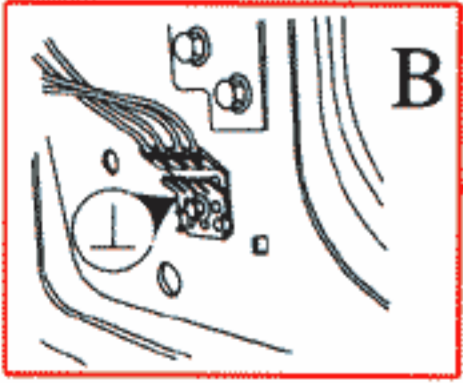

Stalled (Ignition on, engine not running)

Starting, cold engine

Starting, hot engine

Engine running

260

List of Components

- 1/1 Battery
- 2/2 Relay, front foglights USA/CDN
- 2/3 Regulator DIM-DIP
- 2/4 Intermittent relay, windshield wipers
- 2/5 Relay, seat belt reminder/ignition key warning
- 2/6 Bypass relay 151
- 2/7 Central locking relay
- 2/8 Overdrive relay
- 2/10 Power unit ECC
- 2/11 Relay, engine cooling fan
- 2/12 Relay, radio interference suppression
- 2/13 Relay, fuel injection (MFI)
- 2/14 Relay, glowplug mechanism
- 2/15 Relay, exhaust gas temperature sensor
- 2/16 Intermittent tailgate wiper relay
- 2/18 Transient protector, ABS
- 2/34 Relay, front foglights
- 2/36 Headlight flasher
- 2/37 Headlight relay
- 2/38 Timer relay, exhaust gas recirculation (EGR)
- 2/45 Relay, P-shift lock
- 2/49 Relay, rear foglights
- 2/50 Bypass relay, high beam
- 3/1 Ignition lock
- 3/2 Light switch
- 3/4 Cruise control operation
- 3/5 Switch, turn signal/high-low beam
- 3/6 Switch, hazard warning flashers
- 3/7 Foglight switch
- 3/8-1 Switch, heated rear window
- 3/8-2 Switch with timer relay, heated rear window/door mirrors
- 3/9 Brake light switch
- 3/10 Backup (reversing) light switch
- 3/12 Switch, windshield wash/wipe
- 3/13 Switch, tailgate wash/wipe
- 3/14 Switch, lock button
- 3/15 Power window switch, driver's door for driver's door
- 3/16 Power window switch, driver's door for driver's side rear door
- 3/17 Power window switch, driver's door for passenger's side front
- 3/18 Power window switch, driver's door for passenger's side rear
- 3/19 Power window switch, driver's side rear
- 3/20 Power window switch, passenger's side front
- 3/21 Power window switch, passenger's side rear