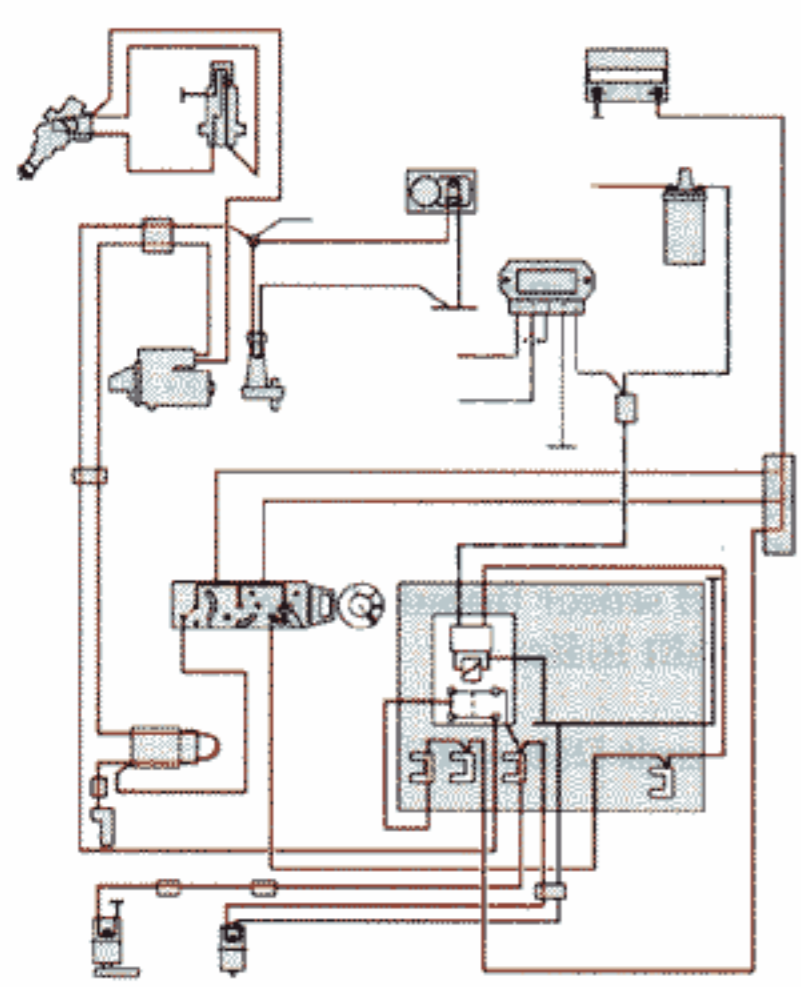

- 2 Ignition switch
- 4 Ignition coil
- 5 Distributor
- 9 Starter motor
- 11 Fuse box
- 29 Positive terminal
- 31 Central electrical unit ground panel
- 80 Thermal time switch
- 119 Electronic pump relay
- 188 Start injector
- 189 Control pressure regulator
- 190 Auxiliary air valve
- 210 Tank pump
- 211 Fuel pump
- 212 Service socket
- 260 Ignition system control unit
- 293 Idle increase relay
- 419 Ignition system power stage
- B Ground point, right A-post
- C Connector, left wheel housing
- D Connector, left A-post
- E Connector in boot
- F Ground point in boot
- G Connector at electrical distribution unit
- H Ground point on engine
- J Connector at electrical distribution unit
- K Connector, left A-post