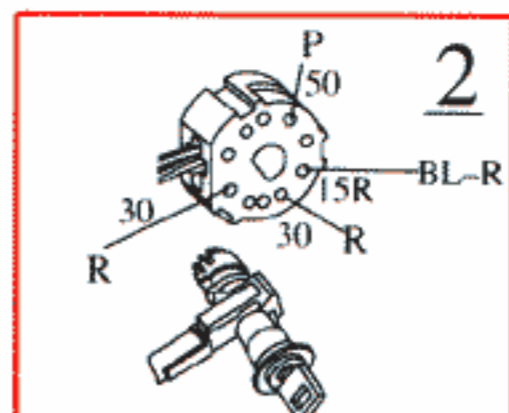

Stalled (Ignition on, engine not running)

Starting, cold engine

Starting, hot engine

Engine running

260

List of Components

- 1/1 Battery
- 2/2 Relay, front foglights USA/CDN
- 2/3 Regulator DIM-DIP
- 2/4 Intermittent relay, windshield wipers
- 2/5 Relay, seat belt reminder/ignition key warning
- 2/6 Bypass relay 151
- 2/7 Central locking relay
- 2/8 Overdrive relay
- 2/10 Power unit ECC
- 2/11 Relay, engine cooling fan
- 2/12 Relay, radio interference suppression
- 2/13 Relay, fuel injection (MFI)
- 2/14 Relay, glowplug mechanism
- 2/15 Relay, exhaust gas temperature sensor
- 2/16 Intermittent tailgate wiper relay
- 2/18 Transient protector, ABS
- 2/34 Relay, front foglights
- 2/36 Headlight flasher
- 2/37 Headlight relay
- 2/38 Timer relay, exhaust gas recirculation (EGR)
- 2/45 Relay, P-shift lock
- 2/49 Relay, rear foglights
- 2/50 Bypass relay, high beam
- 3/1 Ignition lock
- 3/2 Light switch
- 3/4 Cruise control operation
- 3/5 Switch, turn signal/high-low beam
- 3/6 Switch, hazard warning flashers
- 3/7 Foglight switch
- 3/8-1 Switch, heated rear window
- 3/8-2 Switch with timer relay, heated rear window/door mirrors
- 3/9 Brake light switch
- 3/10 Backup (reversing) light switch
- 3/12 Switch, windshield wash/wipe
- 3/13 Switch, tailgate wash/wipe
- 3/14 Switch, lock button
- 3/15 Power window switch, driver's door for driver's door
- 3/16 Power window switch, driver's door for driver's side rear door
- 3/17 Power window switch, driver's door for passenger's side front
- 3/18 Power window switch, driver's door for passenger's side rear
- 3/19 Power window switch, driver's side rear
- 3/20 Power window switch, passenger's side front
- 3/21 Power window switch, passenger's side rear