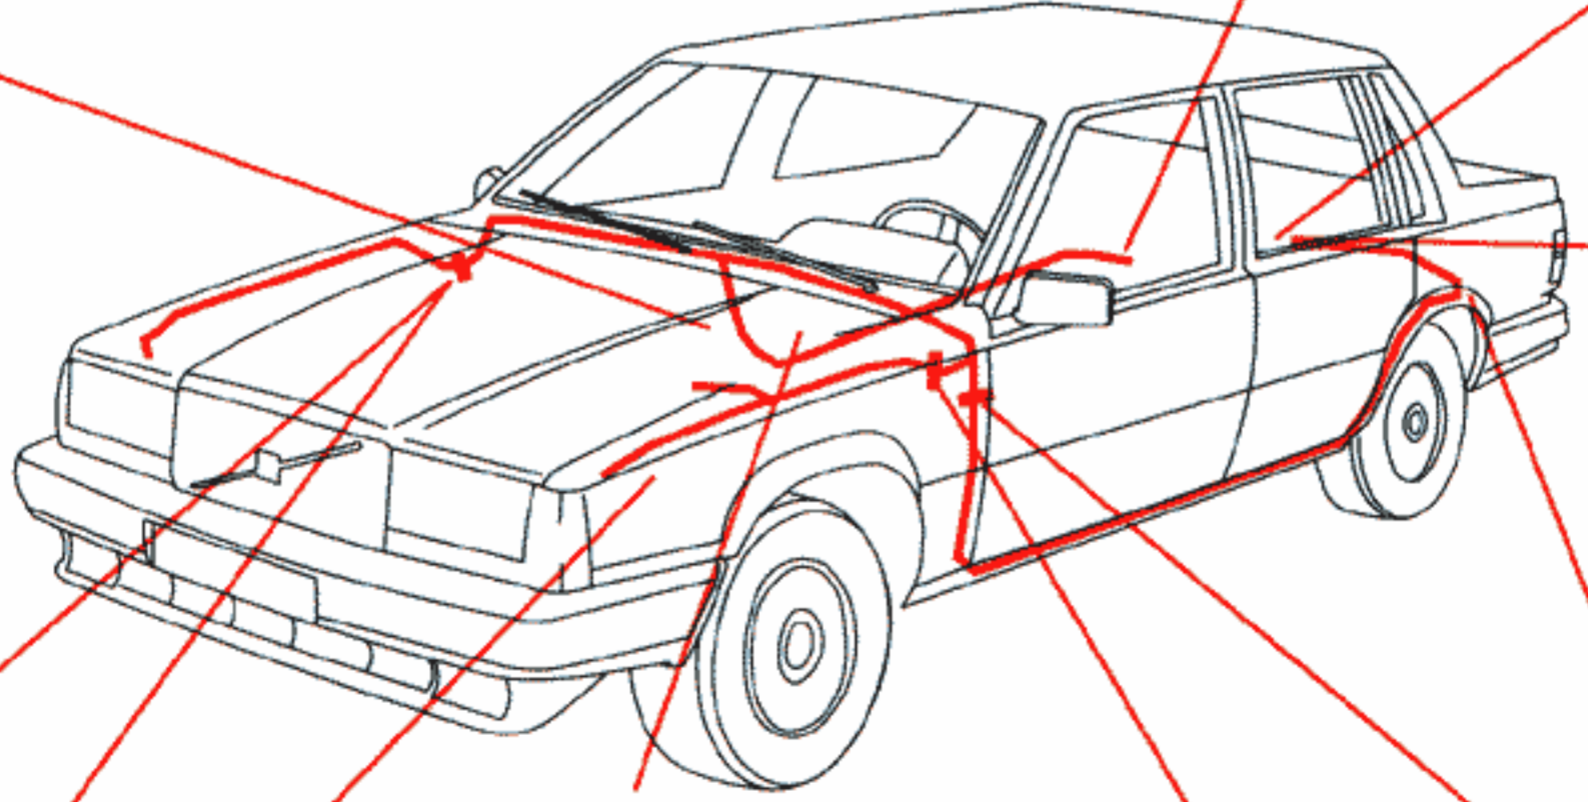

Stalled (Ignition on, engine not running)

Starting, cold engine

Starting, hot engine

Engine running

260

List of Components

- 1/1 Battery
- 2/2 Relay, front foglights USA/CDN
- 2/3 Regulator DIM-DIP
- 2/4 Intermittent relay, windshield wipers
- 2/5 Relay, seat belt reminder/ignition key warning
- 2/6 Bypass relay 151
- 2/7 Central locking relay
- 2/8 Overdrive relay
- 2/10 Power unit ECC
- 2/11 Relay, engine cooling fan
- 2/12 Relay, radio interference suppression
- 2/13 Relay, fuel injection (MFI)
- 2/14 Relay, glowplug mechanism
- 2/15 Relay, exhaust gas temperature sensor
- 2/16 Intermittent tailgate wiper relay
- 2/18 Transient protector, ABS
- 2/34 Relay, front foglights
- 2/36 Headlight flasher
- 2/37 Headlight relay
- 2/38 Timer relay, exhaust gas recirculation (EGR)
- 2/45 Relay, P-shift lock
- 2/49 Relay, rear foglights
- 2/50 Bypass relay, high beam
- 3/1 Ignition lock
- 3/2 Light switch
- 3/4 Cruise control operation
- 3/5 Switch, turn signal/high-low beam
- 3/6 Switch, hazard warning flashers
- 3/7 Foglight switch
- 3/8-1 Switch, heated rear window
- 3/8-2 Switch with timer relay, heated rear window/door mirrors
- 3/9 Brake light switch
- 3/10 Backup (reversing) light switch
- 3/12 Switch, windshield wash/wipe
- 3/13 Switch, tailgate wash/wipe
- 3/14 Switch, lock button
- 3/15 Power window switch, driver's door for driver's door
- 3/16 Power window switch, driver's door for driver's side rear door
- 3/17 Power window switch, driver's door for passenger's side front
- 3/18 Power window switch, driver's door for passenger's side rear
- 3/19 Power window switch, driver's side rear
- 3/20 Power window switch, passenger's side front
- 3/21 Power window switch, passenger's side rear