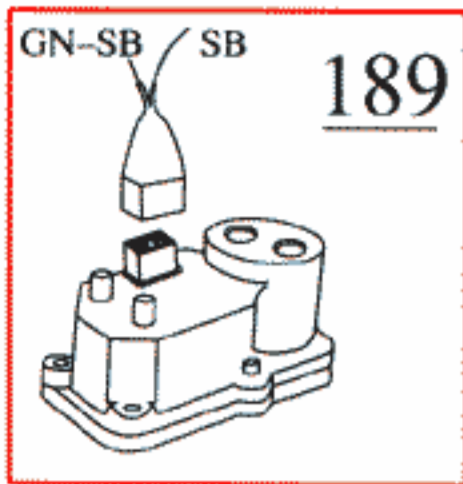

Stalled (Ignition on, engine not running)

Starting, cold engine

Starting, hot engine

Engine running

260

List of Components

- 1/1 Battery
- 2/2 Relay, front foglights USA/CDN
- 2/3 Regulator DIM-DIP
- 2/4 Intermittent relay, windshield wipers
- 2/5 Relay, seat belt reminder/ignition key warning
- 2/6 Bypass relay 151
- 2/7 Central locking relay
- 2/8 Overdrive relay
- 2/10 Power unit ECC
- 2/11 Relay, engine cooling fan
- 2/12 Relay, radio interference suppression
- 2/13 Relay, fuel injection (MFI)
- 2/14 Relay, glowplug mechanism
- 2/15 Relay, exhaust gas temperature sensor
- 2/16 Intermittent tailgate wiper relay
- 2/18 Transient protector, ABS
- 2/34 Relay, front foglights
- 2/36 Headlight flasher
- 2/37 Headlight relay
- 2/38 Timer relay, exhaust gas recirculation (EGR)
- 2/45 Relay, P-shift lock
- 2/49 Relay, rear foglights
- 2/50 Bypass relay, high beam
- 3/1 Ignition lock
- 3/2 Light switch
- 3/4 Cruise control operation
- 3/5 Switch, turn signal/high-low beam
- 3/6 Switch, hazard warning flashers
- 3/7 Foglight switch
- 3/8-1 Switch, heated rear window
- 3/8-2 Switch with timer relay, heated rear window/door mirrors
- 3/9 Brake light switch
- 3/10 Backup (reversing) light switch
- 3/12 Switch, windshield wash/wipe
- 3/13 Switch, tailgate wash/wipe
- 3/14 Switch, lock button
- 3/15 Power window switch, driver's door for driver's door
- 3/16 Power window switch, driver's door for driver's side rear door
- 3/17 Power window switch, driver's door for passenger's side front
- 3/18 Power window switch, driver's door for passenger's side rear
- 3/19 Power window switch, driver's side rear
- 3/20 Power window switch, passenger's side front
- 3/21 Power window switch, passenger's side rear