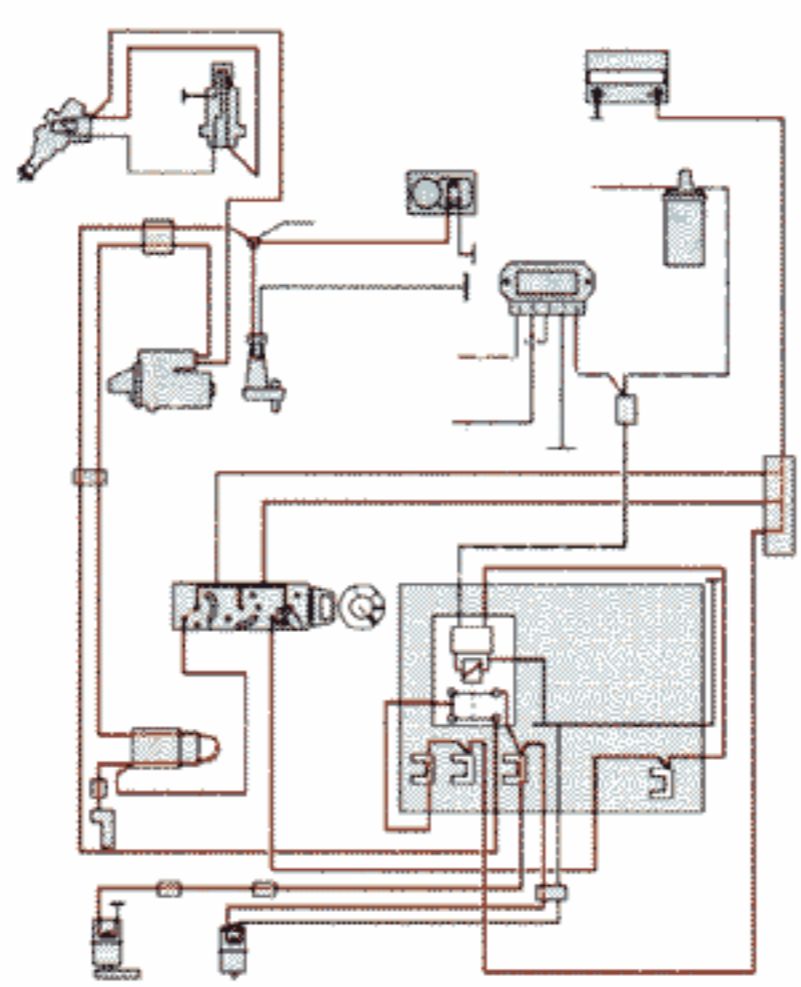

- 2 Ignition switch
- 4 Ignition coil
- 5 Distributor
- 9 Starter motor
- 11 Fuse box
- 29 Positive terminal
- 31 Central electrical unit ground panel
- 80 Thermal time switch
- 119 Electronic pump relay
- 188 Start injector
- 189 Control pressure regulator
- 190 Auxiliary air valve
- 210 Tank pump
- 211 Fuel pump
- 212 Service socket
- 260 Ignition system control unit
- 293 Idle increase relay
- 419 Ignition system power stage
- B Ground point, right A-post
- C Connector, left wheel housing
- D Connector, left A-post
- E Connector in boot
- F Ground point in boot
- G Connector at electrical distribution unit
- H Ground point on engine
- J Connector at electrical distribution unit
- K Connector, left A-post