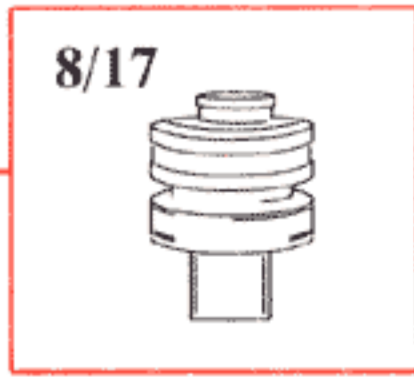

31/32

31/33

2/12

List of Components

- 1/1 Battery
- 2/2 Relay, front foglights USA/CDN
- 2/3 Regulator DIM-DIP
- 2/4 Intermittent relay, windshield wipers
- 2/5 Relay, seat belt reminder/ignition key warning
- 2/6 Bypass relay 151
- 2/7 Central locking relay
- 2/8 Overdrive relay
- 2/10 Power unit ECC
- 2/11 Relay, engine cooling fan
- 2/12 Relay, radio interference suppression
- 2/13 Relay, fuel injection (MFI)
- 2/14 Relay, glowplug mechanism
- 2/15 Relay, exhaust gas temperature sensor
- 2/16 Intermittent tailgate wiper relay
- 2/18 Transient protector, ABS
- 2/34 Relay, front foglights
- 2/36 Headlight flasher
- 2/37 Headlight relay
- 2/38 Timer relay, exhaust gas recirculation (EGR)
- 2/45 Relay, P-shift lock
- 2/49 Relay, rear foglights
- 2/50 Bypass relay, high beam
- 3/1 Ignition lock
- 3/2 Light switch
- 3/4 Cruise control operation
- 3/5 Switch, turn signal/high-low beam
- 3/6 Switch, hazard warning flashers
- 3/7 Foglight switch
- 3/8-1 Switch, heated rear window
- 3/8-2 Switch with timer relay, heated rear window/door mirrors
- 3/9 Brake light switch
- 3/10 Backup (reversing) light switch
- 3/12 Switch, windshield wash/wipe
- 3/13 Switch, tailgate wash/wipe
- 3/14 Switch, lock button
- 3/15 Power window switch, driver's door for driver's door
- 3/16 Power window switch, driver's door for driver's side rear door
- 3/17 Power window switch, driver's door for passenger's side front
- 3/18 Power window switch, driver's door for passenger's side rear
- 3/19 Power window switch, driver's side rear
- 3/20 Power window switch, passenger's side front
- 3/21 Power window switch, passenger's side rear