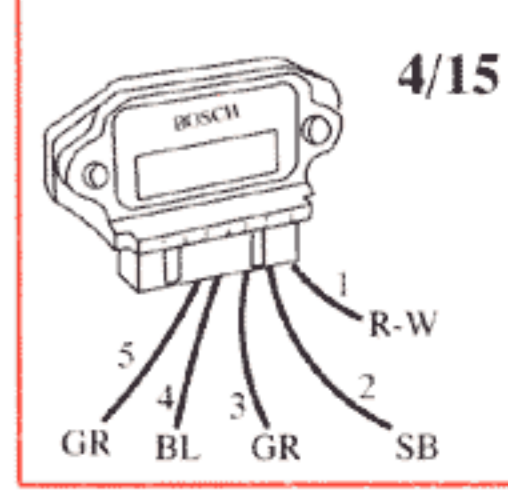

31/32

31/33

2/12

List of Components

- 1/1 Battery
- 2/2 Relay, front foglights USA/CDN
- 2/3 Regulator DIM-DIP
- 2/4 Intermittent relay, windshield wipers
- 2/5 Relay, seat belt reminder/ignition key warning
- 2/6 Bypass relay 151
- 2/7 Central locking relay
- 2/8 Overdrive relay
- 2/10 Power unit ECC
- 2/11 Relay, engine cooling fan
- 2/12 Relay, radio interference suppression
- 2/13 Relay, fuel injection (MFI)
- 2/14 Relay, glowplug mechanism
- 2/15 Relay, exhaust gas temperature sensor
- 2/16 Intermittent tailgate wiper relay
- 2/18 Transient protector, ABS
- 2/34 Relay, front foglights
- 2/36 Headlight flasher
- 2/37 Headlight relay
- 2/38 Timer relay, exhaust gas recirculation (EGR)
- 2/45 Relay, P-shift lock
- 2/49 Relay, rear foglights
- 2/50 Bypass relay, high beam
- 3/1 Ignition lock
- 3/2 Light switch
- 3/4 Cruise control operation
- 3/5 Switch, turn signal/high-low beam
- 3/6 Switch, hazard warning flashers
- 3/7 Foglight switch
- 3/8-1 Switch, heated rear window
- 3/8-2 Switch with timer relay, heated rear window/door mirrors
- 3/9 Brake light switch
- 3/10 Backup (reversing) light switch
- 3/12 Switch, windshield wash/wipe
- 3/13 Switch, tailgate wash/wipe
- 3/14 Switch, lock button
- 3/15 Power window switch, driver's door for driver's door
- 3/16 Power window switch, driver's door for driver's side rear door
- 3/17 Power window switch, driver's door for passenger's side front
- 3/18 Power window switch, driver's door for passenger's side rear
- 3/19 Power window switch, driver's side rear
- 3/20 Power window switch, passenger's side front
- 3/21 Power window switch, passenger's side rear