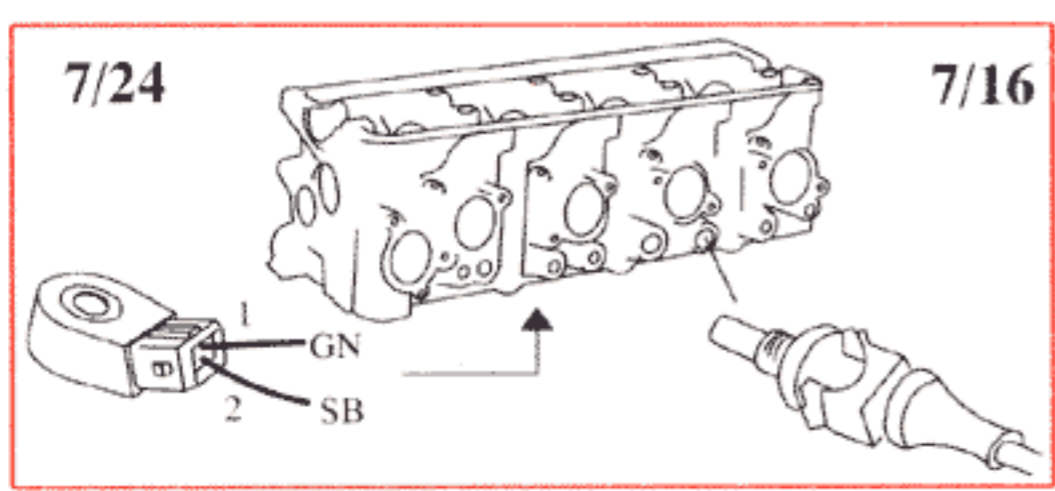

31/32

31/33

2/12

List of Components

- 1/1 Battery
- 2/2 Relay, front foglights USA/CDN
- 2/3 Regulator DIM-DIP
- 2/4 Intermittent relay, windshield wipers
- 2/5 Relay, seat belt reminder/ignition key warning
- 2/6 Bypass relay 151
- 2/7 Central locking relay
- 2/8 Overdrive relay
- 2/10 Power unit ECC
- 2/11 Relay, engine cooling fan
- 2/12 Relay, radio interference suppression
- 2/13 Relay, fuel injection (MFI)
- 2/14 Relay, glowplug mechanism
- 2/15 Relay, exhaust gas temperature sensor
- 2/16 Intermittent tailgate wiper relay
- 2/18 Transient protector, ABS
- 2/34 Relay, front foglights
- 2/36 Headlight flasher
- 2/37 Headlight relay
- 2/38 Timer relay, exhaust gas recirculation (EGR)
- 2/45 Relay, P-shift lock
- 2/49 Relay, rear foglights
- 2/50 Bypass relay, high beam
- 3/1 Ignition lock
- 3/2 Light switch
- 3/4 Cruise control operation
- 3/5 Switch, turn signal/high-low beam
- 3/6 Switch, hazard warning flashers
- 3/7 Foglight switch
- 3/8-1 Switch, heated rear window
- 3/8-2 Switch with timer relay, heated rear window/door mirrors
- 3/9 Brake light switch
- 3/10 Backup (reversing) light switch
- 3/12 Switch, windshield wash/wipe
- 3/13 Switch, tailgate wash/wipe
- 3/14 Switch, lock button
- 3/15 Power window switch, driver's door for driver's door
- 3/16 Power window switch, driver's door for driver's side rear door
- 3/17 Power window switch, driver's door for passenger's side front
- 3/18 Power window switch, driver's door for passenger's side rear
- 3/19 Power window switch, driver's side rear
- 3/20 Power window switch, passenger's side front
- 3/21 Power window switch, passenger's side rear