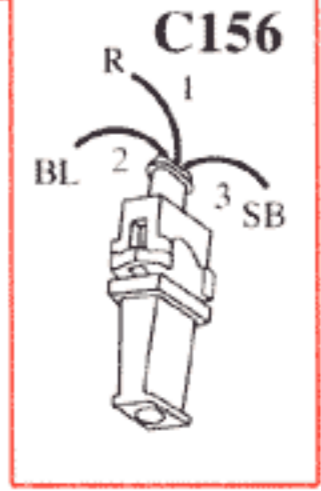

31/32

31/33

2/12

List of Components

- 1/1 Battery
- 2/2 Relay, front foglights USA/CDN
- 2/3 Regulator DIM-DIP
- 2/4 Intermittent relay, windshield wipers
- 2/5 Relay, seat belt reminder/ignition key warning
- 2/6 Bypass relay 151
- 2/7 Central locking relay
- 2/8 Overdrive relay
- 2/10 Power unit ECC
- 2/11 Relay, engine cooling fan
- 2/12 Relay, radio interference suppression
- 2/13 Relay, fuel injection (MFI)
- 2/14 Relay, glowplug mechanism
- 2/15 Relay, exhaust gas temperature sensor
- 2/16 Intermittent tailgate wiper relay
- 2/18 Transient protector, ABS
- 2/34 Relay, front foglights
- 2/36 Headlight flasher
- 2/37 Headlight relay
- 2/38 Timer relay, exhaust gas recirculation (EGR)
- 2/45 Relay, P-shift lock
- 2/49 Relay, rear foglights
- 2/50 Bypass relay, high beam
- 3/1 Ignition lock
- 3/2 Light switch
- 3/4 Cruise control operation
- 3/5 Switch, turn signal/high-low beam
- 3/6 Switch, hazard warning flashers
- 3/7 Foglight switch
- 3/8-1 Switch, heated rear window
- 3/8-2 Switch with timer relay, heated rear window/door mirrors
- 3/9 Brake light switch
- 3/10 Backup (reversing) light switch
- 3/12 Switch, windshield wash/wipe
- 3/13 Switch, tailgate wash/wipe
- 3/14 Switch, lock button
- 3/15 Power window switch, driver's door for driver's door
- 3/16 Power window switch, driver's door for driver's side rear door
- 3/17 Power window switch, driver's door for passenger's side front
- 3/18 Power window switch, driver's door for passenger's side rear
- 3/19 Power window switch, driver's side rear
- 3/20 Power window switch, passenger's side front
- 3/21 Power window switch, passenger's side rear