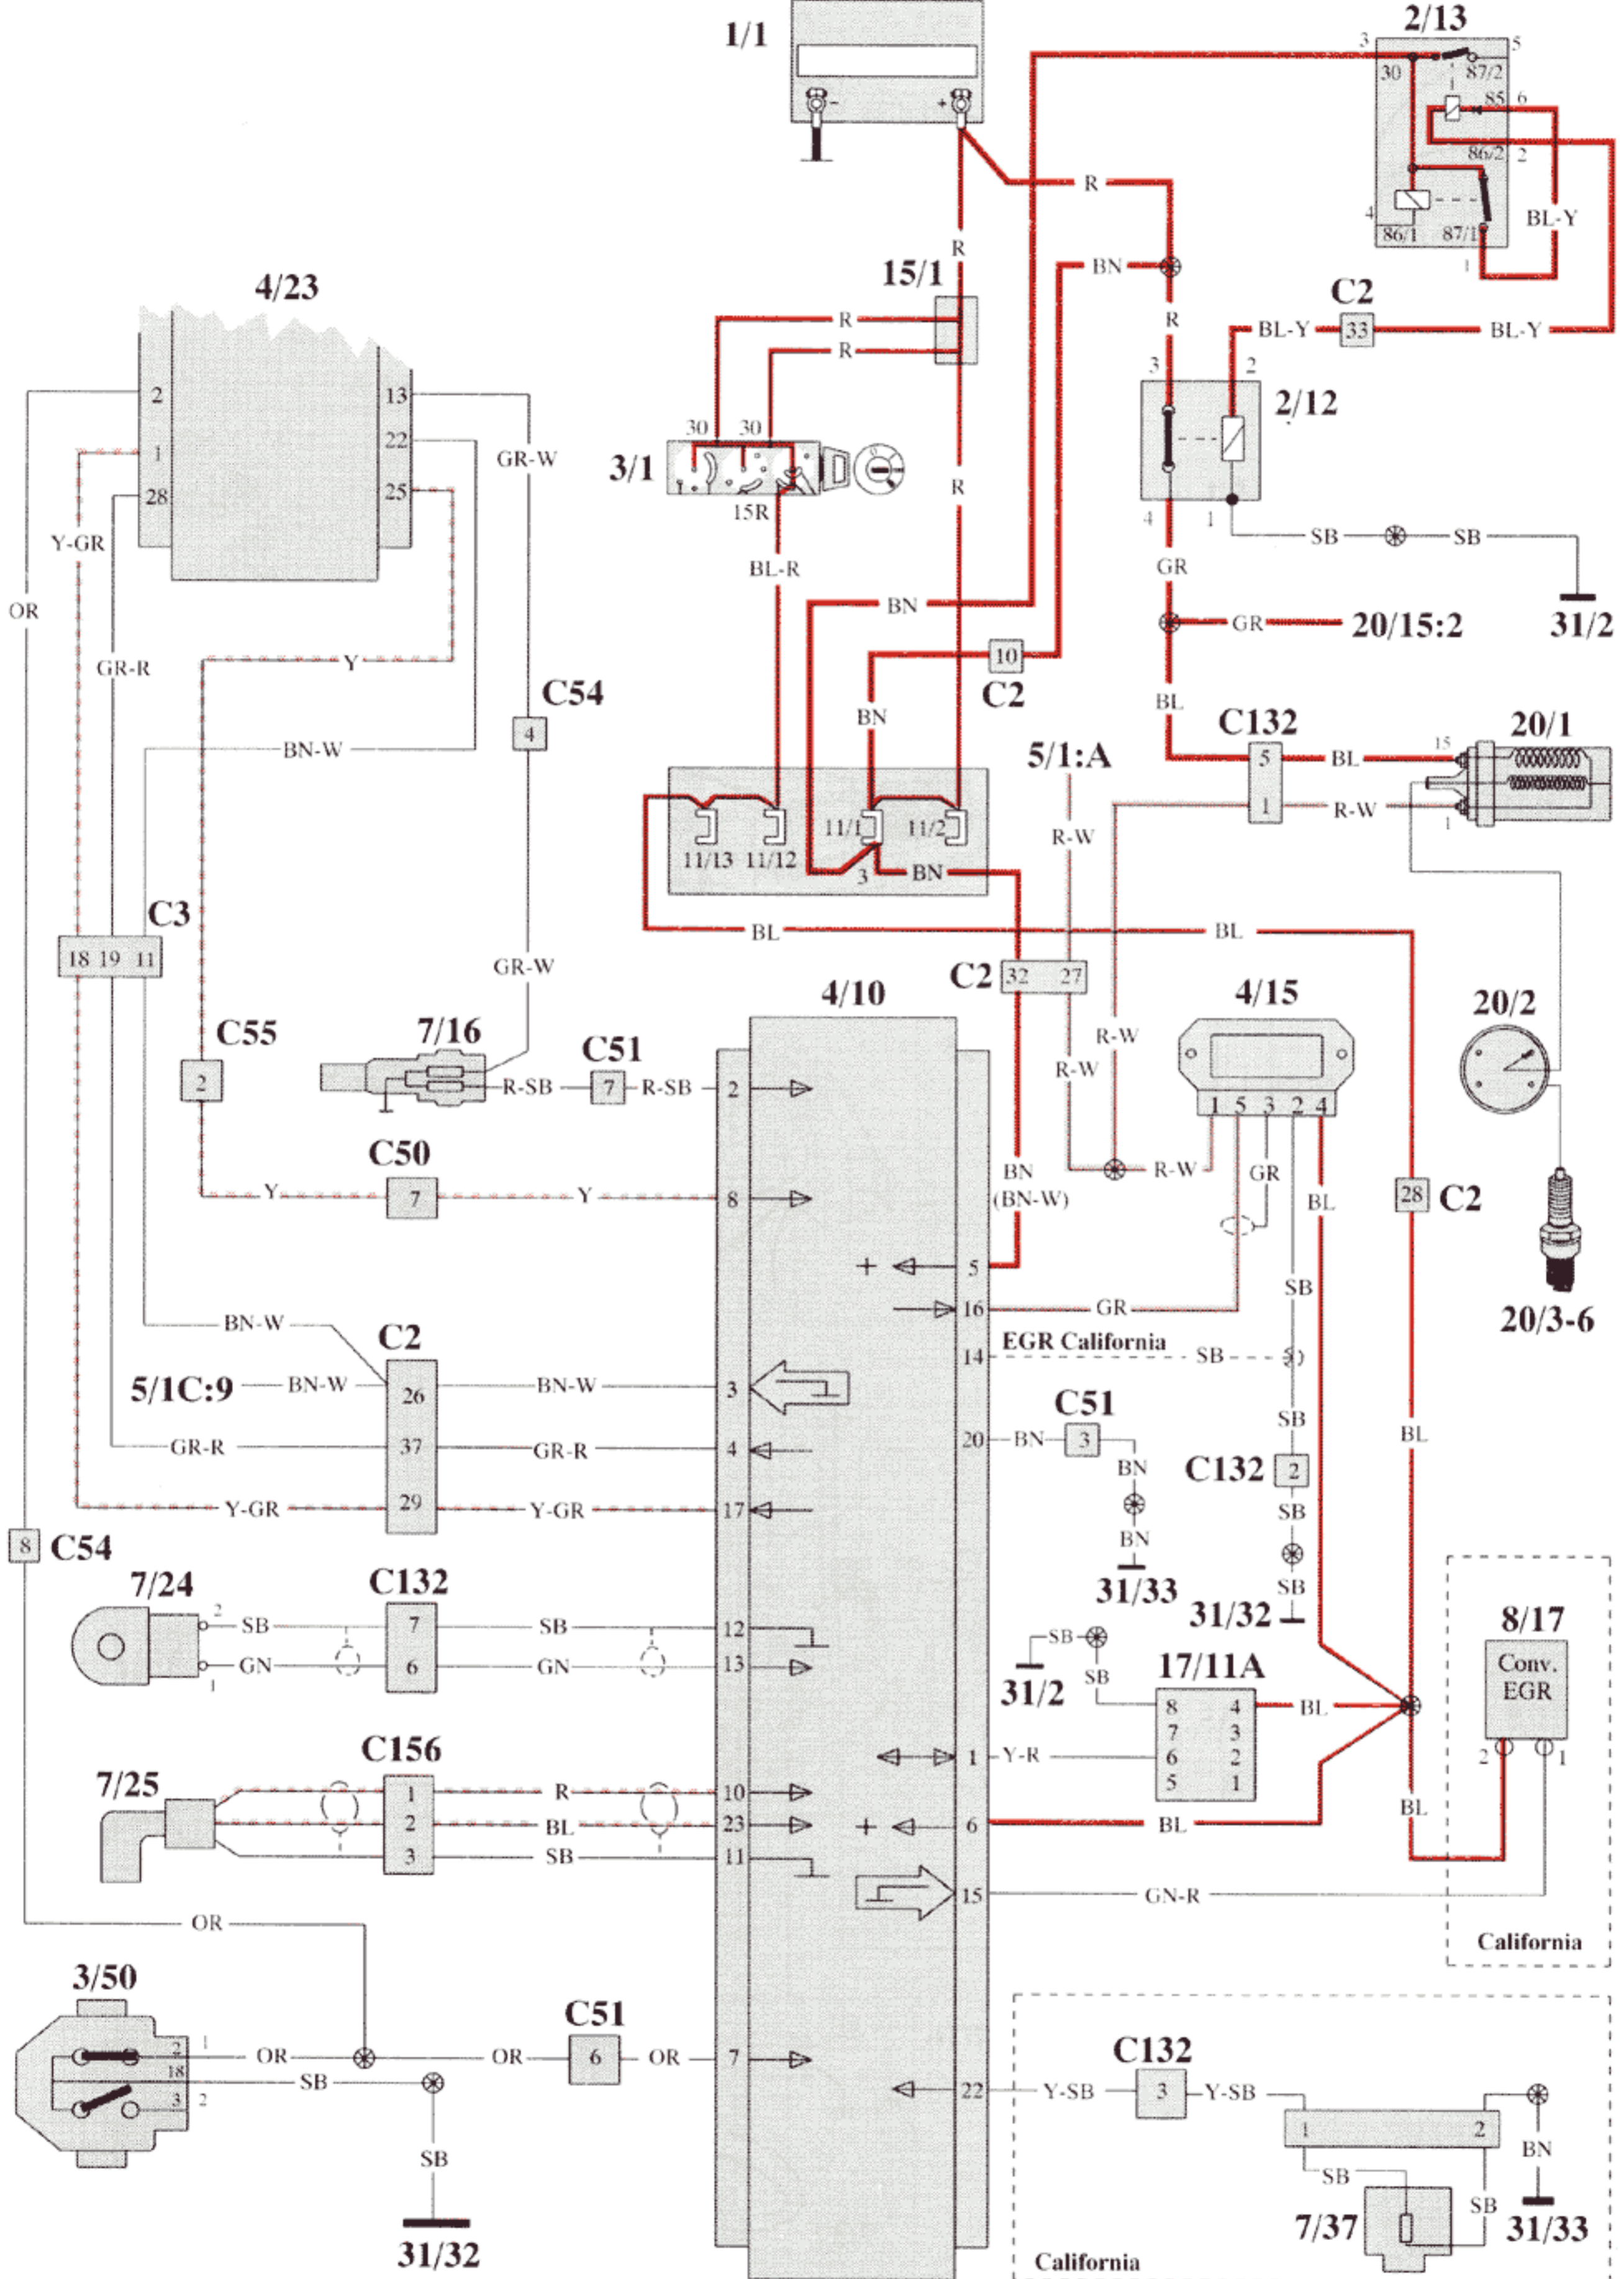

31/32

31/33

2/12

List of Components

- 1/1 Battery
- 2/2 Relay, front foglights USA/CDN
- 2/3 Regulator DIM-DIP
- 2/4 Intermittent relay, windshield wipers
- 2/5 Relay, seat belt reminder/ignition key warning
- 2/6 Bypass relay 151
- 2/7 Central locking relay
- 2/8 Overdrive relay
- 2/10 Power unit ECC
- 2/11 Relay, engine cooling fan
- 2/12 Relay, radio interference suppression
- 2/13 Relay, fuel injection (MFI)
- 2/14 Relay, glowplug mechanism
- 2/15 Relay, exhaust gas temperature sensor
- 2/16 Intermittent tailgate wiper relay
- 2/18 Transient protector, ABS
- 2/34 Relay, front foglights
- 2/36 Headlight flasher
- 2/37 Headlight relay
- 2/38 Timer relay, exhaust gas recirculation (EGR)
- 2/45 Relay, P-shift lock
- 2/49 Relay, rear foglights
- 2/50 Bypass relay, high beam
- 3/1 Ignition lock
- 3/2 Light switch
- 3/4 Cruise control operation
- 3/5 Switch, turn signal/high-low beam
- 3/6 Switch, hazard warning flashers
- 3/7 Foglight switch
- 3/8-1 Switch, heated rear window
- 3/8-2 Switch with timer relay, heated rear window/door mirrors
- 3/9 Brake light switch
- 3/10 Backup (reversing) light switch
- 3/12 Switch, windshield wash/wipe
- 3/13 Switch, tailgate wash/wipe
- 3/14 Switch, lock button
- 3/15 Power window switch, driver's door for driver's door
- 3/16 Power window switch, driver's door for driver's side rear door
- 3/17 Power window switch, driver's door for passenger's side front
- 3/18 Power window switch, driver's door for passenger's side rear
- 3/19 Power window switch, driver's side rear
- 3/20 Power window switch, passenger's side front
- 3/21 Power window switch, passenger's side rear