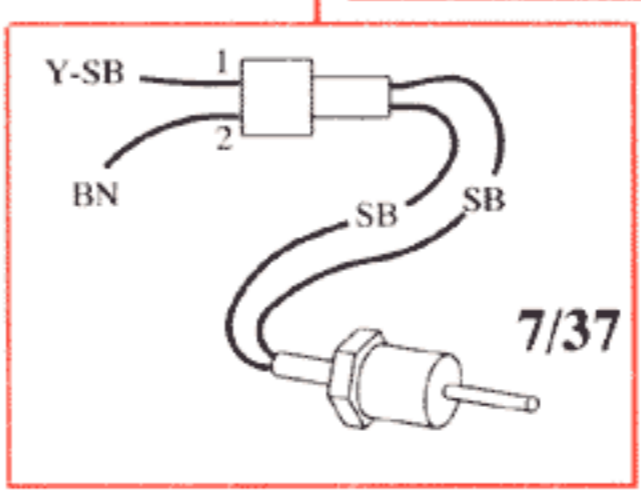

31/32

31/33

2/12

List of Components

- 1/1 Battery
- 2/2 Relay, front foglights USA/CDN
- 2/3 Regulator DIM-DIP
- 2/4 Intermittent relay, windshield wipers
- 2/5 Relay, seat belt reminder/ignition key warning
- 2/6 Bypass relay 151
- 2/7 Central locking relay
- 2/8 Overdrive relay
- 2/10 Power unit ECC
- 2/11 Relay, engine cooling fan
- 2/12 Relay, radio interference suppression
- 2/13 Relay, fuel injection (MFI)
- 2/14 Relay, glowplug mechanism
- 2/15 Relay, exhaust gas temperature sensor
- 2/16 Intermittent tailgate wiper relay
- 2/18 Transient protector, ABS
- 2/34 Relay, front foglights
- 2/36 Headlight flasher
- 2/37 Headlight relay
- 2/38 Timer relay, exhaust gas recirculation (EGR)
- 2/45 Relay, P-shift lock
- 2/49 Relay, rear foglights
- 2/50 Bypass relay, high beam
- 3/1 Ignition lock
- 3/2 Light switch
- 3/4 Cruise control operation
- 3/5 Switch, turn signal/high-low beam
- 3/6 Switch, hazard warning flashers
- 3/7 Foglight switch
- 3/8-1 Switch, heated rear window
- 3/8-2 Switch with timer relay, heated rear window/door mirrors
- 3/9 Brake light switch
- 3/10 Backup (reversing) light switch
- 3/12 Switch, windshield wash/wipe
- 3/13 Switch, tailgate wash/wipe
- 3/14 Switch, lock button
- 3/15 Power window switch, driver's door for driver's door
- 3/16 Power window switch, driver's door for driver's side rear door
- 3/17 Power window switch, driver's door for passenger's side front
- 3/18 Power window switch, driver's door for passenger's side rear
- 3/19 Power window switch, driver's side rear
- 3/20 Power window switch, passenger's side front
- 3/21 Power window switch, passenger's side rear