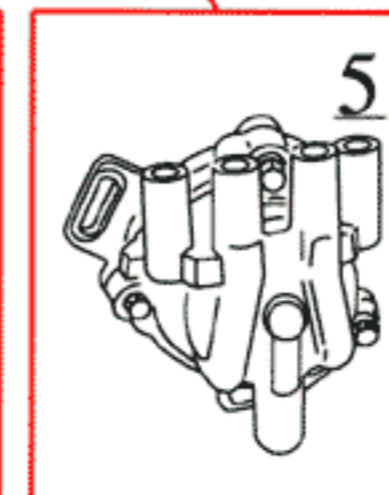

- 1 Battery
- 2 Ignition switch
- 4 Ignition coil
- 5 Distributor
- 6 Spark plug
- 11 Fusebox
- 12 Instrument connection
- 29 Positive terminal
- 31 Ground rail in electrical distribution unit
- 84 Temperature sensor
- 198 Throttle switch
- 218 Knock sensor
- 260 Control unit, ignition system
- 276 EGR converter (USA, California)
- 413 Impulse sensor
- 419 Power stage
- 472 Control unit, fuel system
- 482 Diagnostic socket

- A Connector, right A-post
- B Connector, left A-post
- C Connector, left suspension tower
- D Ground point, inlet manifold
- E Connector at bulkhead
- F Connector, left suspension tower
- G Connector, right suspension tower
- H Connector, left suspension tower
- J Connector, left suspension tower, 2-pole (moisture sealed)