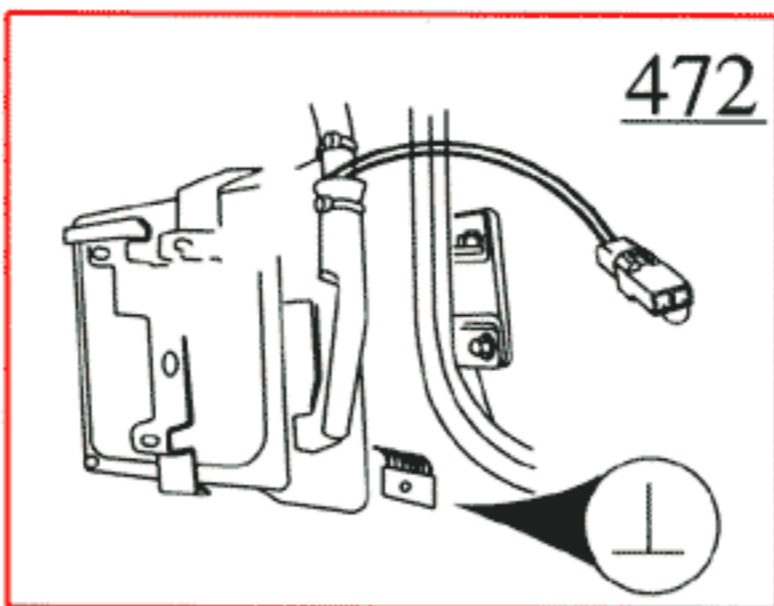

- 1 Battery
- 2 Ignition switch
- 4 Ignition coil
- 5 Distributor
- 6 Spark plug
- 11 Fusebox
- 12 Instrument connection
- 29 Positive terminal
- 31 Ground rail in electrical distribution unit
- 84 Temperature sensor
- 198 Throttle switch
- 218 Knock sensor
- 260 Control unit, ignition system
- 276 EGR converter (USA, California)
- 413 Impulse sensor
- 419 Power stage
- 472 Control unit, fuel system
- 482 Diagnostic socket

- A Connector, right A-post
- B Connector, left A-post
- C Connector, left suspension tower
- D Ground point, inlet manifold
- E Connector at bulkhead
- F Connector, left suspension tower
- G Connector, right suspension tower
- H Connector, left suspension tower
- J Connector, left suspension tower, 2-pole (moisture sealed)