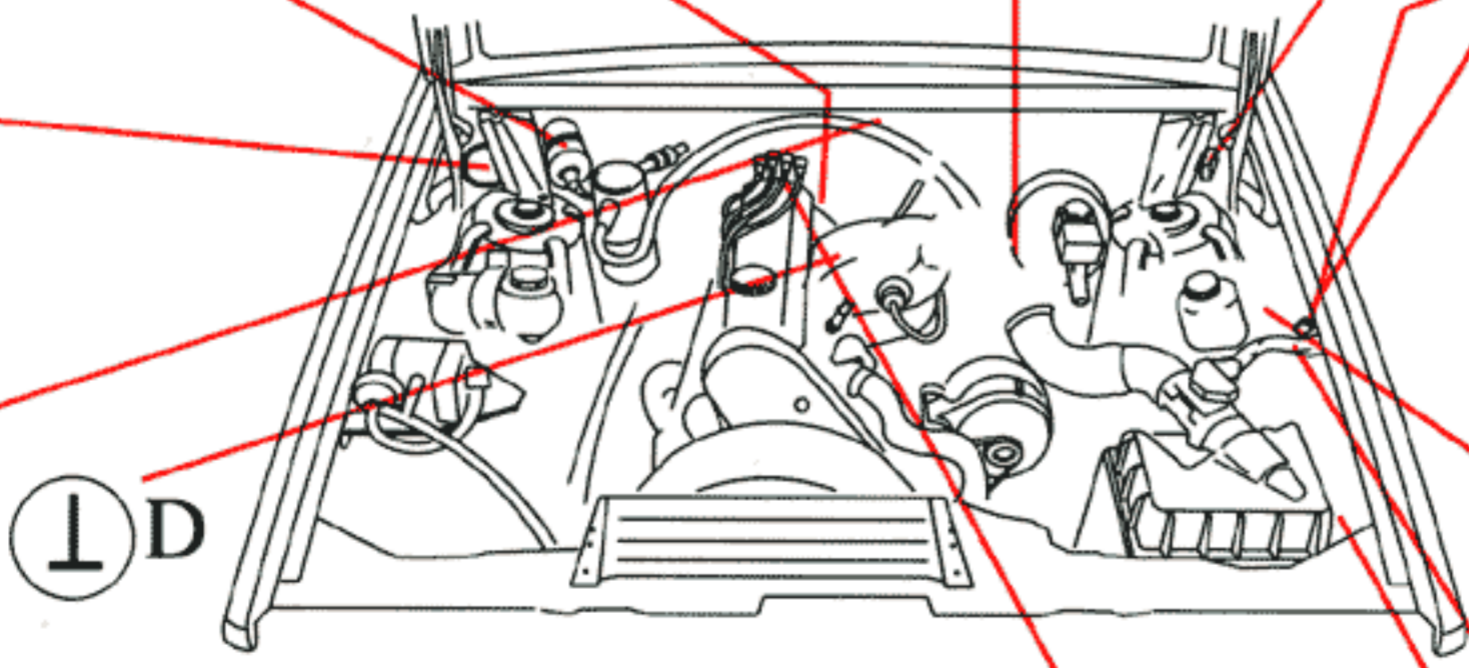

- 1 Battery
- 2 Ignition switch
- 4 Ignition coil
- 5 Distributor
- 6 Spark plug
- 11 Fusebox
- 12 Instrument connection
- 29 Positive terminal
- 31 Ground rail in electrical distribution unit
- 84 Temperature sensor
- 198 Throttle switch
- 218 Knock sensor
- 260 Control unit, ignition system
- 276 EGR converter (USA, California)
- 413 Impulse sensor
- 419 Power stage
- 472 Control unit, fuel system
- 482 Diagnostic socket

- A Connector, right A-post
- B Connector, left A-post
- C Connector, left suspension tower
- D Ground point, inlet manifold
- E Connector at bulkhead
- F Connector, left suspension tower
- G Connector, right suspension tower
- H Connector, left suspension tower
- J Connector, left suspension tower, 2-pole (moisture sealed)