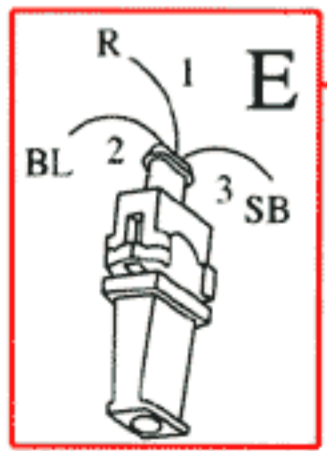

- 1 Battery
- 2 Ignition switch
- 4 Ignition coil
- 5 Distributor
- 6 Spark plug
- 11 Fusebox
- 12 Instrument connection
- 29 Positive terminal
- 31 Ground rail in electrical distribution unit
- 84 Temperature sensor
- 198 Throttle switch
- 218 Knock sensor
- 260 Control unit, ignition system
- 276 EGR converter (USA, California)
- 413 Impulse sensor
- 419 Power stage
- 472 Control unit, fuel system
- 482 Diagnostic socket

- A Connector, right A-post
- B Connector, left A-post
- C Connector, left suspension tower
- D Ground point, inlet manifold
- E Connector at bulkhead
- F Connector, left suspension tower
- G Connector, right suspension tower
- H Connector, left suspension tower
- J Connector, left suspension tower, 2-pole (moisture sealed)