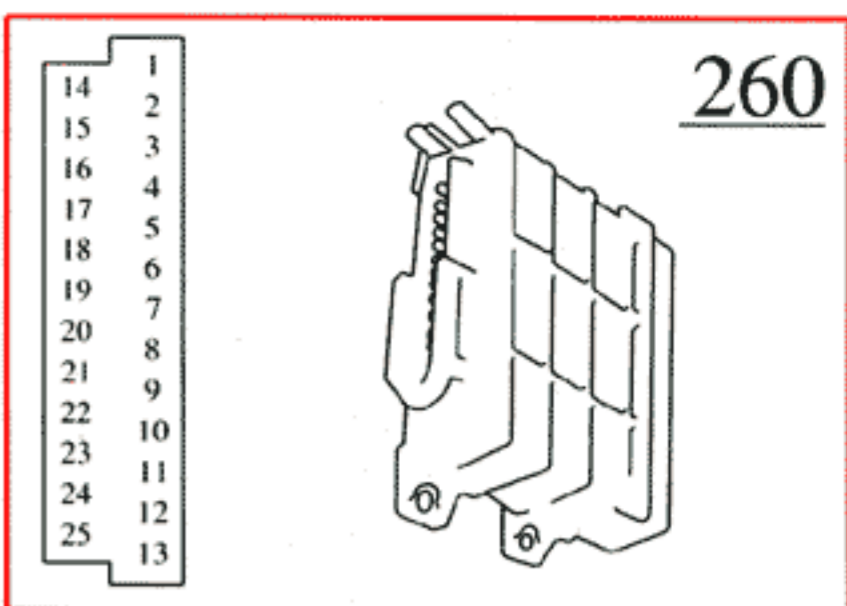

- 1 Battery
- 2 Ignition switch
- 4 Ignition coil
- 5 Distributor
- 6 Spark plug
- 11 Fusebox
- 12 Instrument connection
- 29 Positive terminal
- 31 Ground rail in electrical distribution unit
- 84 Temperature sensor
- 198 Throttle switch
- 218 Knock sensor
- 260 Control unit, ignition system
- 276 EGR converter (USA, California)
- 413 Impulse sensor
- 419 Power stage
- 472 Control unit, fuel system
- 482 Diagnostic socket

- A Connector, right A-post
- B Connector, left A-post
- C Connector, left suspension tower
- D Ground point, inlet manifold
- E Connector at bulkhead
- F Connector, left suspension tower
- G Connector, right suspension tower
- H Connector, left suspension tower
- J Connector, left suspension tower, 2-pole (moisture sealed)