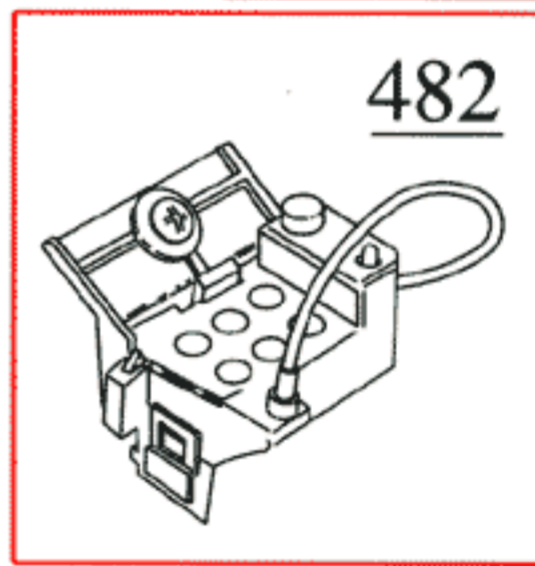

- 1 Battery
- 2 Ignition switch
- 4 Ignition coil
- 5 Distributor
- 6 Spark plug
- 11 Fusebox
- 12 Instrument connection
- 29 Positive terminal
- 31 Ground rail in electrical distribution unit
- 84 Temperature sensor
- 198 Throttle switch
- 218 Knock sensor
- 260 Control unit, ignition system
- 276 EGR converter (USA, California)
- 413 Impulse sensor
- 419 Power stage
- 472 Control unit, fuel system
- 482 Diagnostic socket

- A Connector, right A-post
- B Connector, left A-post
- C Connector, left suspension tower
- D Ground point, inlet manifold
- E Connector at bulkhead
- F Connector, left suspension tower
- G Connector, right suspension tower
- H Connector, left suspension tower
- J Connector, left suspension tower, 2-pole (moisture sealed)