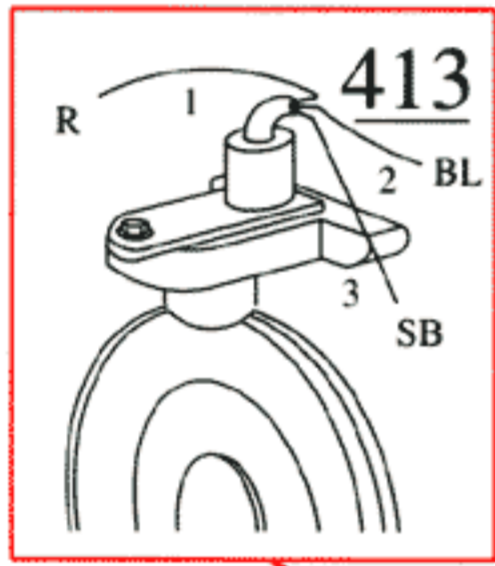

- 1 Battery
- 2 Ignition switch
- 4 Ignition coil
- 5 Distributor
- 6 Spark plug
- 11 Fusebox
- 12 Instrument connection
- 29 Positive terminal
- 31 Ground rail in electrical distribution unit
- 84 Temperature sensor
- 198 Throttle switch
- 218 Knock sensor
- 260 Control unit, ignition system
- 276 EGR converter (USA, California)
- 413 Impulse sensor
- 419 Power stage
- 472 Control unit, fuel system
- 482 Diagnostic socket

- A Connector, right A-post
- B Connector, left A-post
- C Connector, left suspension tower
- D Ground point, inlet manifold
- E Connector at bulkhead
- F Connector, left suspension tower
- G Connector, right suspension tower
- H Connector, left suspension tower
- J Connector, left suspension tower, 2-pole (moisture sealed)