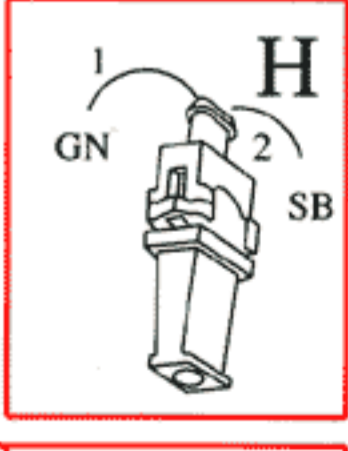

- 1 Battery
- 2 Ignition switch
- 4 Ignition coil
- 5 Distributor
- 6 Spark plug
- 11 Fusebox
- 12 Instrument connection
- 29 Positive terminal
- 31 Ground rail in electrical distribution unit
- 84 Temperature sensor
- 198 Throttle switch
- 218 Knock sensor
- 260 Control unit, ignition system
- 276 EGR converter (USA, California)
- 413 Impulse sensor
- 419 Power stage
- 472 Control unit, fuel system
- 482 Diagnostic socket

- A Connector, right A-post
- B Connector, left A-post
- C Connector, left suspension tower
- D Ground point, inlet manifold
- E Connector at bulkhead
- F Connector, left suspension tower
- G Connector, right suspension tower
- H Connector, left suspension tower
- J Connector, left suspension tower, 2-pole (moisture sealed)