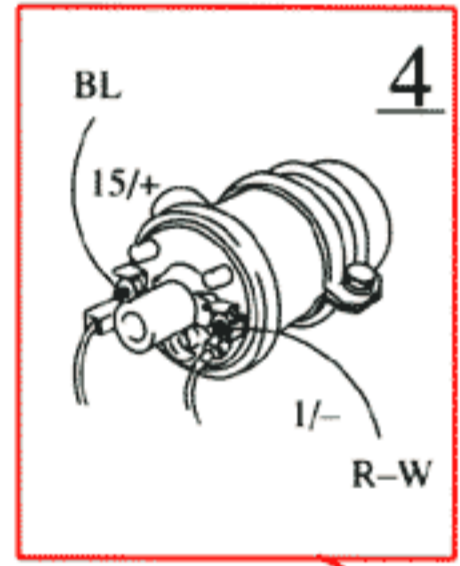

- 1 Battery
- 2 Ignition switch
- 4 Ignition coil
- 5 Distributor
- 6 Spark plug
- 11 Fusebox
- 12 Instrument connection
- 29 Positive terminal
- 31 Ground rail in electrical distribution unit
- 84 Temperature sensor
- 198 Throttle switch
- 218 Knock sensor
- 260 Control unit, ignition system
- 276 EGR converter (USA, California)
- 413 Impulse sensor
- 419 Power stage
- 472 Control unit, fuel system
- 482 Diagnostic socket

- A Connector, right A-post
- B Connector, left A-post
- C Connector, left suspension tower
- D Ground point, inlet manifold
- E Connector at bulkhead
- F Connector, left suspension tower
- G Connector, right suspension tower
- H Connector, left suspension tower
- J Connector, left suspension tower, 2-pole (moisture sealed)