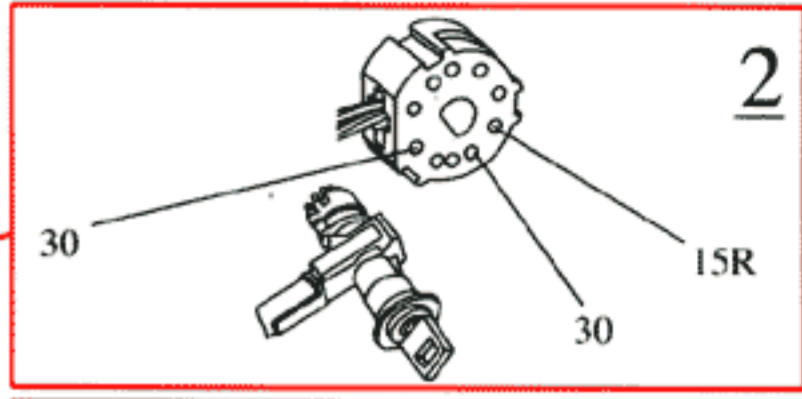

- 1 Battery
- 2 Ignition switch
- 4 Ignition coil
- 5 Distributor
- 6 Spark plug
- 11 Fusebox
- 12 Instrument connection
- 29 Positive terminal
- 31 Ground rail in electrical distribution unit
- 84 Temperature sensor
- 198 Throttle switch
- 218 Knock sensor
- 260 Control unit, ignition system
- 276 EGR converter (USA, California)
- 413 Impulse sensor
- 419 Power stage
- 472 Control unit, fuel system
- 482 Diagnostic socket

- A Connector, right A-post
- B Connector, left A-post
- C Connector, left suspension tower
- D Ground point, inlet manifold
- E Connector at bulkhead
- F Connector, left suspension tower
- G Connector, right suspension tower
- H Connector, left suspension tower
- J Connector, left suspension tower, 2-pole (moisture sealed)