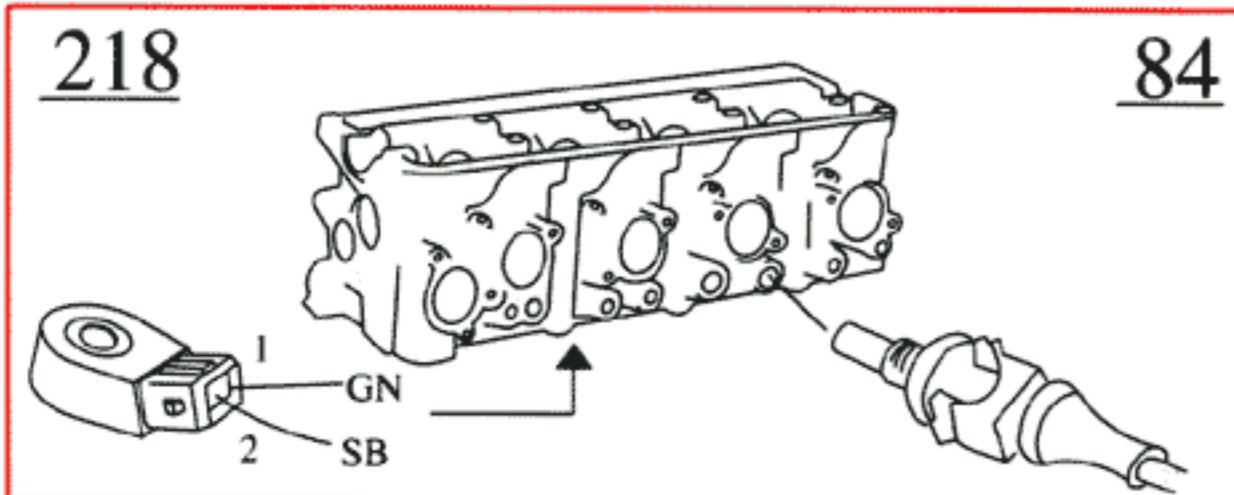

- 1 Battery
- 2 Ignition switch
- 4 Ignition coil
- 5 Distributor
- 6 Spark plug
- 11 Fusebox
- 12 Instrument connection
- 29 Positive terminal
- 31 Ground rail in electrical distribution unit
- 84 Temperature sensor
- 198 Throttle switch
- 218 Knock sensor
- 260 Control unit, ignition system
- 276 EGR converter (USA, California)
- 413 Impulse sensor
- 419 Power stage
- 472 Control unit, fuel system
- 482 Diagnostic socket

- A Connector, right A-post
- B Connector, left A-post
- C Connector, left suspension tower
- D Ground point, inlet manifold
- E Connector at bulkhead
- F Connector, left suspension tower
- G Connector, right suspension tower
- H Connector, left suspension tower
- J Connector, left suspension tower, 2-pole (moisture sealed)