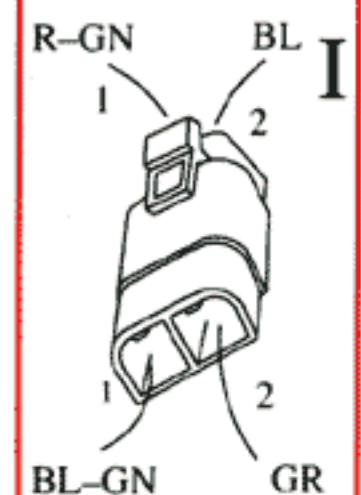

- 1 Battery
- 2 Ignition switch
- 4 Ignition coil
- 5 Distributor
- 6 Spark plug
- 11 Fusebox
- 12 Instrument connection
- 29 Positive terminal
- 31 Ground rail in electrical distribution unit
- 84 Temperature sensor
- 198 Throttle switch
- 218 Knock sensor
- 260 Control unit, ignition system
- 276 EGR converter (USA, California)
- 413 Impulse sensor
- 419 Power stage
- 472 Control unit, fuel system
- 482 Diagnostic socket

- A Connector, right A-post
- B Connector, left A-post
- C Connector, left suspension tower
- D Ground point, inlet manifold
- E Connector at bulkhead
- F Connector, left suspension tower
- G Connector, right suspension tower
- H Connector, left suspension tower
- J Connector, left suspension tower, 2-pole (moisture sealed)