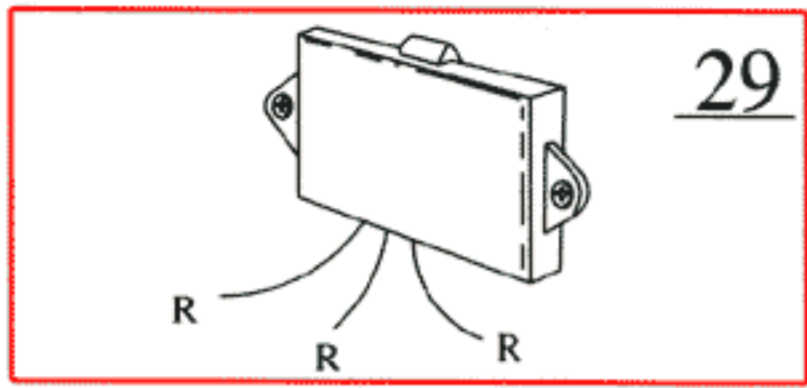

- 1 Battery
- 2 Ignition switch
- 4 Ignition coil
- 5 Distributor
- 6 Spark plug
- 11 Fusebox
- 12 Instrument connection
- 29 Positive terminal
- 31 Ground rail in electrical distribution unit
- 84 Temperature sensor
- 198 Throttle switch
- 218 Knock sensor
- 260 Control unit, ignition system
- 276 EGR converter (USA, California)
- 413 Impulse sensor
- 419 Power stage
- 472 Control unit, fuel system
- 482 Diagnostic socket

- A Connector, right A-post
- B Connector, left A-post
- C Connector, left suspension tower
- D Ground point, inlet manifold
- E Connector at bulkhead
- F Connector, left suspension tower
- G Connector, right suspension tower
- H Connector, left suspension tower
- J Connector, left suspension tower, 2-pole (moisture sealed)