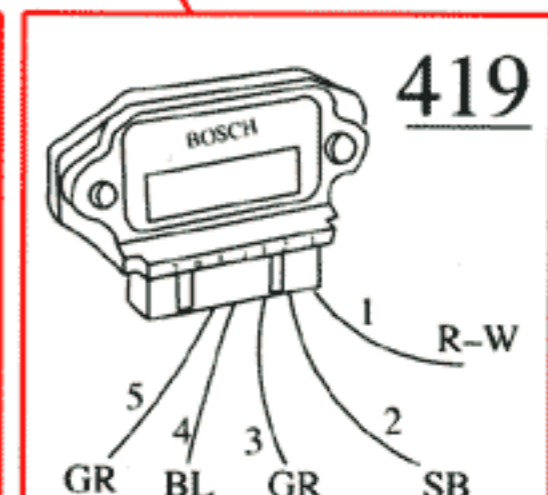

- 1 Battery
- 2 Ignition switch
- 4 Ignition coil
- 5 Distributor
- 6 Spark plug
- 11 Fusebox
- 12 Instrument connection
- 29 Positive terminal
- 31 Ground rail in electrical distribution unit
- 84 Temperature sensor
- 198 Throttle switch
- 218 Knock sensor
- 260 Control unit, ignition system
- 276 EGR converter (USA, California)
- 413 Impulse sensor
- 419 Power stage
- 472 Control unit, fuel system
- 482 Diagnostic socket

- A Connector, right A-post
- B Connector, left A-post
- C Connector, left suspension tower
- D Ground point, inlet manifold
- E Connector at bulkhead
- F Connector, left suspension tower
- G Connector, right suspension tower
- H Connector, left suspension tower
- J Connector, left suspension tower, 2-pole (moisture sealed)