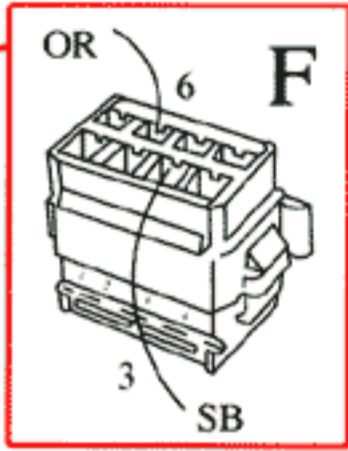

- 1 Battery
- 2 Ignition switch
- 4 Ignition coil
- 5 Distributor
- 6 Spark plug
- 11 Fusebox
- 12 Instrument connection
- 29 Positive terminal
- 31 Ground rail in electrical distribution unit
- 84 Temperature sensor
- 198 Throttle switch
- 218 Knock sensor
- 260 Control unit, ignition system
- 276 EGR converter (USA, California)
- 413 Impulse sensor
- 419 Power stage
- 472 Control unit, fuel system
- 482 Diagnostic socket

- A Connector, right A-post
- B Connector, left A-post
- C Connector, left suspension tower
- D Ground point, inlet manifold
- E Connector at bulkhead
- F Connector, left suspension tower
- G Connector, right suspension tower
- H Connector, left suspension tower
- J Connector, left suspension tower, 2-pole (moisture sealed)