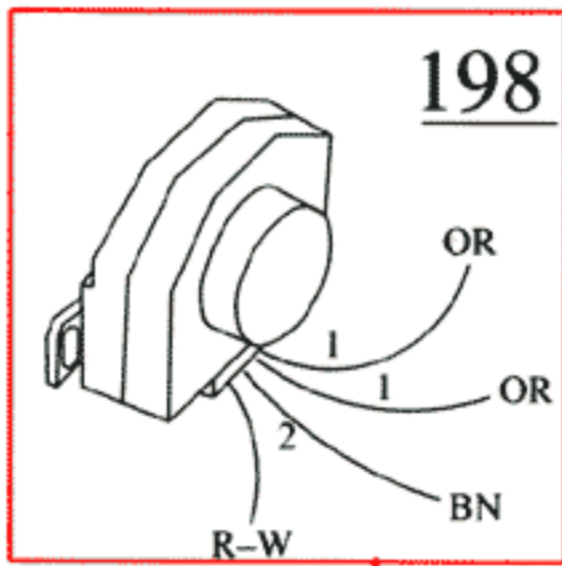

- 1 Battery
- 2 Ignition switch
- 4 Ignition coil
- 5 Distributor
- 6 Spark plug
- 11 Fusebox
- 12 Instrument connection
- 29 Positive terminal
- 31 Ground rail in electrical distribution unit
- 84 Temperature sensor
- 198 Throttle switch
- 218 Knock sensor
- 260 Control unit, ignition system
- 276 EGR converter (USA, California)
- 413 Impulse sensor
- 419 Power stage
- 472 Control unit, fuel system
- 482 Diagnostic socket

- A Connector, right A-post
- B Connector, left A-post
- C Connector, left suspension tower
- D Ground point, inlet manifold
- E Connector at bulkhead
- F Connector, left suspension tower
- G Connector, right suspension tower
- H Connector, left suspension tower
- J Connector, left suspension tower, 2-pole (moisture sealed)