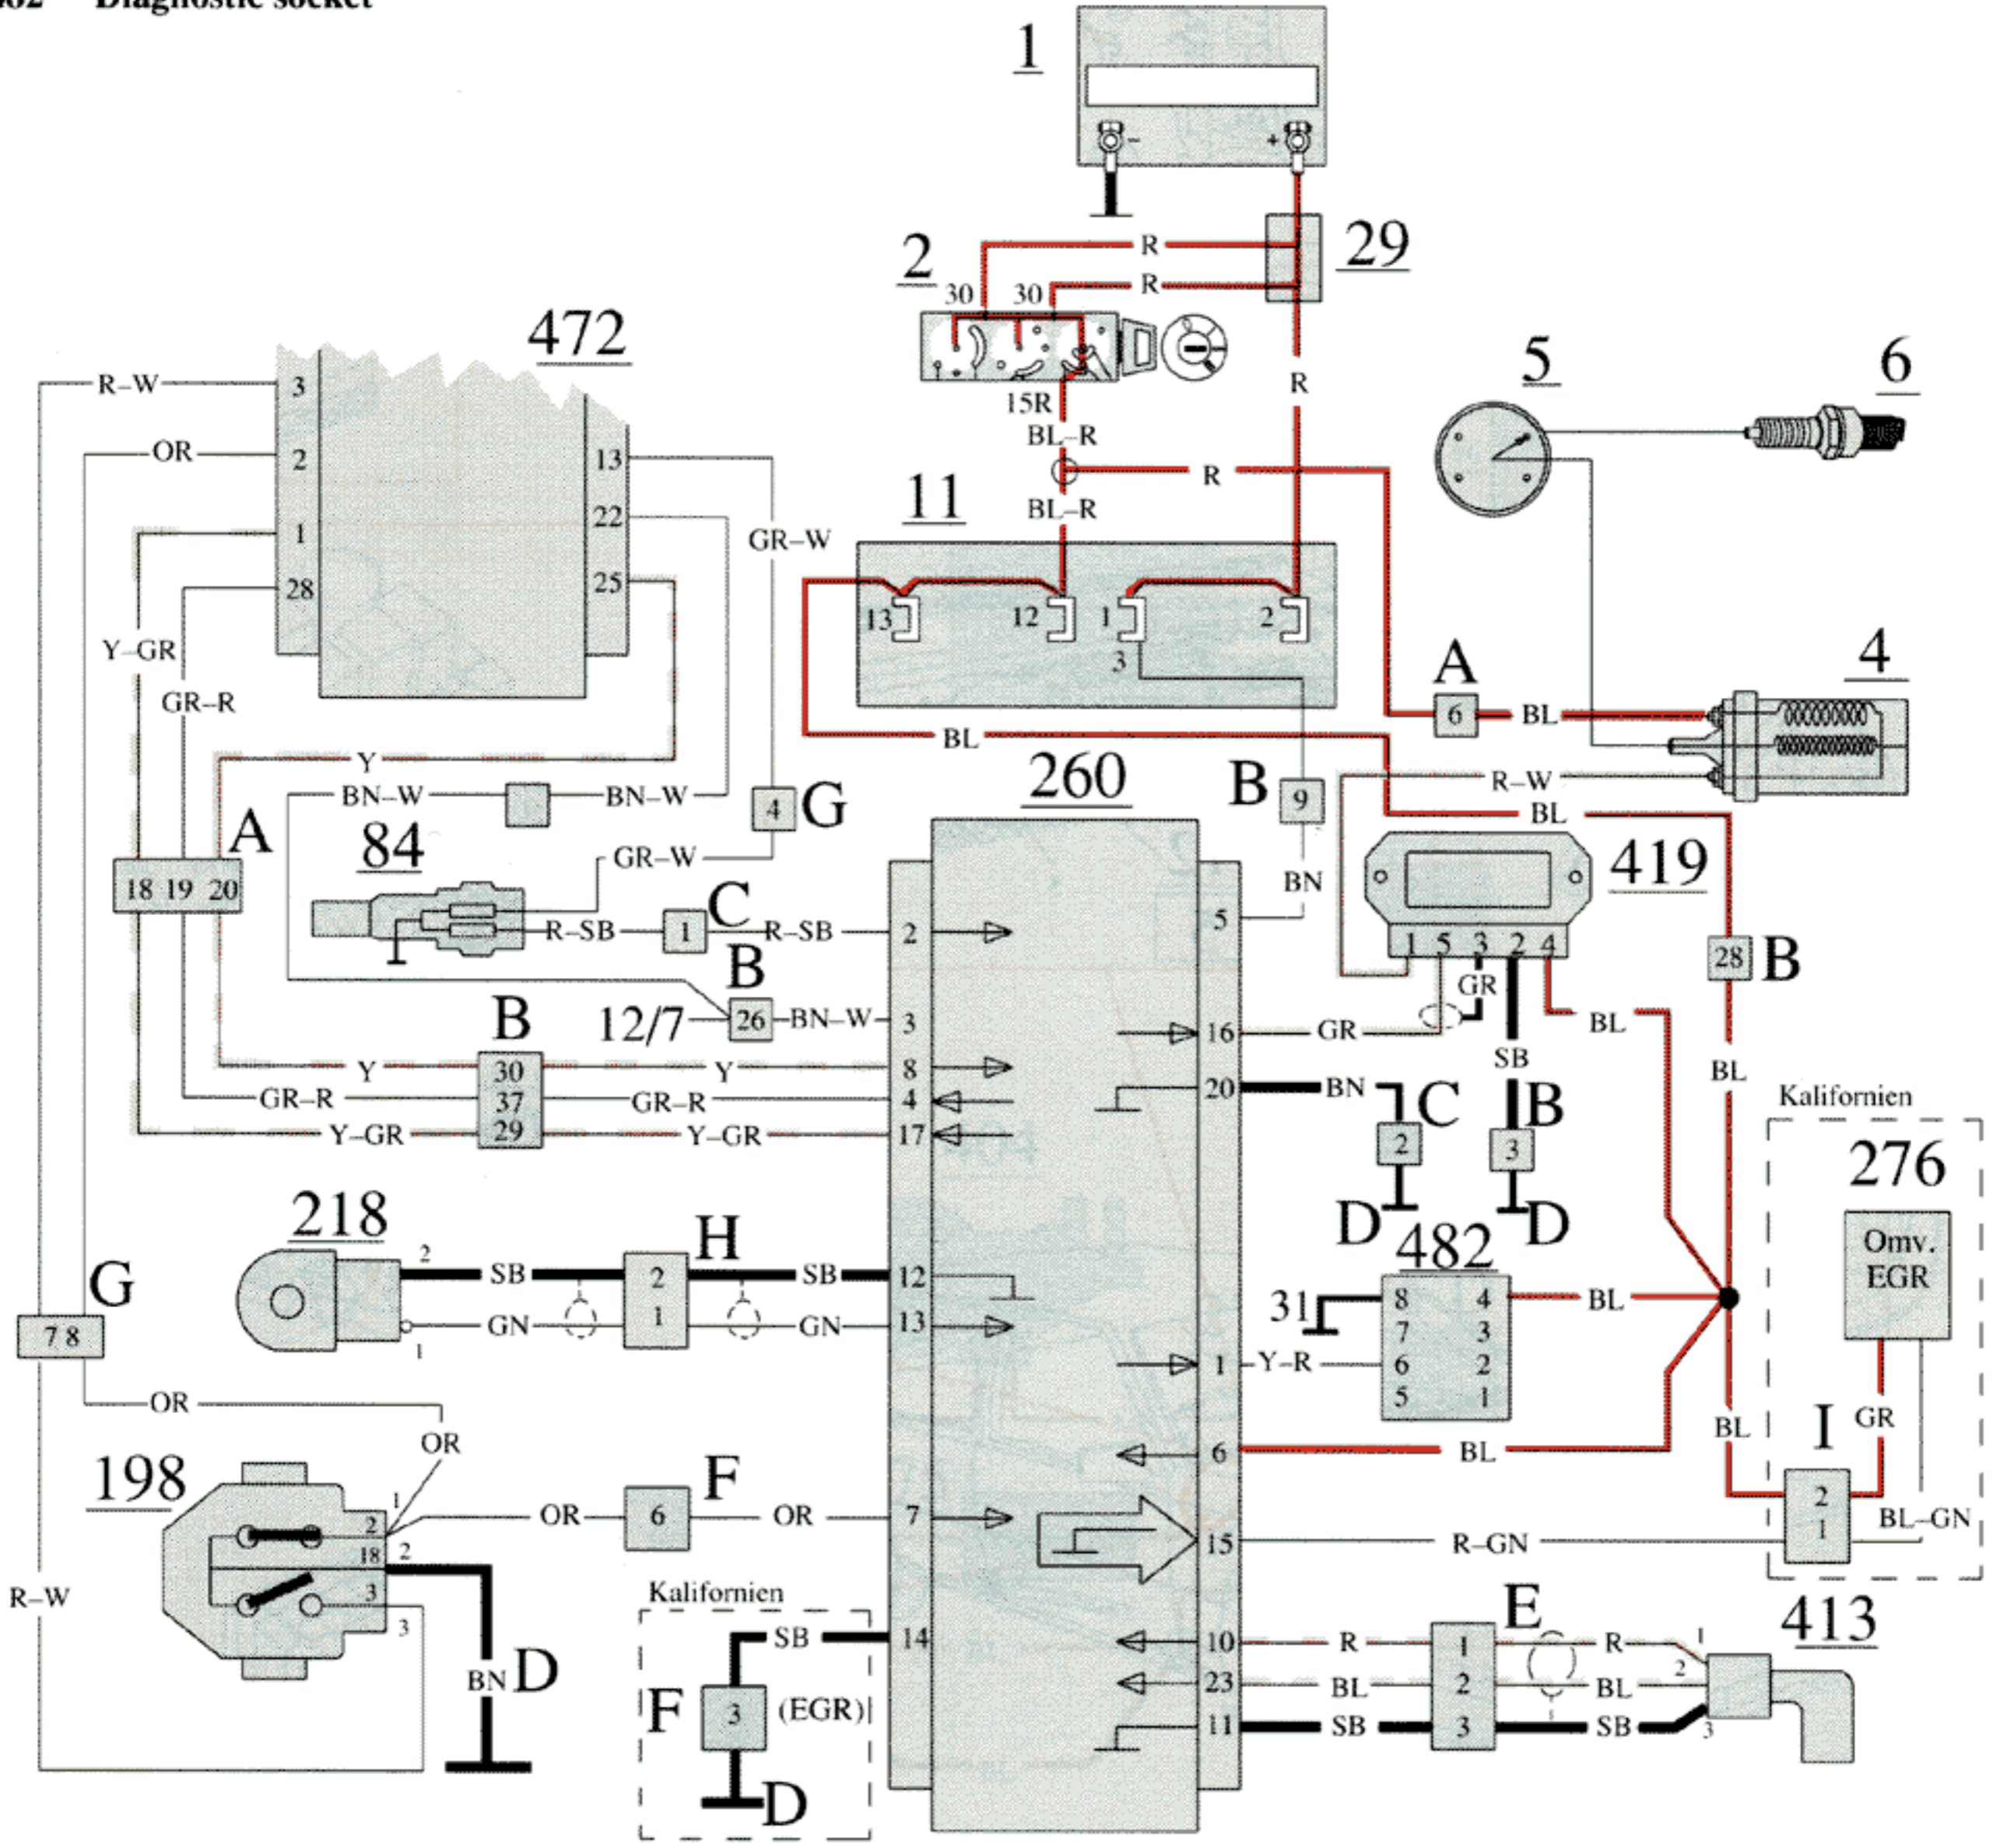

- 1 Battery
- 2 Ignition switch
- 4 Ignition coil
- 5 Distributor
- 6 Spark plug
- 11 Fusebox
- 12 Instrument connection
- 29 Positive terminal
- 31 Ground rail in electrical distribution unit
- 84 Temperature sensor
- 198 Throttle switch
- 218 Knock sensor
- 260 Control unit, ignition system
- 276 EGR converter (USA, California)
- 413 Impulse sensor
- 419 Power stage
- 472 Control unit, fuel system
- 482 Diagnostic socket

- A Connector, right A-post
- B Connector, left A-post
- C Connector, left suspension tower
- D Ground point, inlet manifold
- E Connector at bulkhead
- F Connector, left suspension tower
- G Connector, right suspension tower
- H Connector, left suspension tower
- J Connector, left suspension tower, 2-pole (moisture sealed)