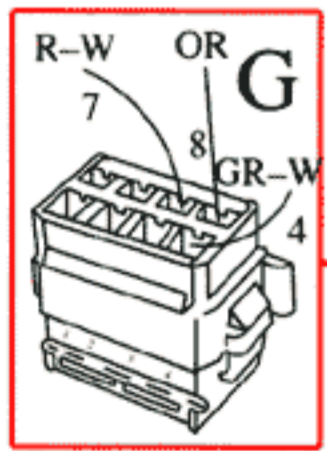

- 1 Battery
- 2 Ignition switch
- 4 Ignition coil
- 5 Distributor
- 6 Spark plug
- 11 Fusebox
- 12 Instrument connection
- 29 Positive terminal
- 31 Ground rail in electrical distribution unit
- 84 Temperature sensor
- 198 Throttle switch
- 218 Knock sensor
- 260 Control unit, ignition system
- 276 EGR converter (USA, California)
- 413 Impulse sensor
- 419 Power stage
- 472 Control unit, fuel system
- 482 Diagnostic socket

- A Connector, right A-post
- B Connector, left A-post
- C Connector, left suspension tower
- D Ground point, inlet manifold
- E Connector at bulkhead
- F Connector, left suspension tower
- G Connector, right suspension tower
- H Connector, left suspension tower
- J Connector, left suspension tower, 2-pole (moisture sealed)