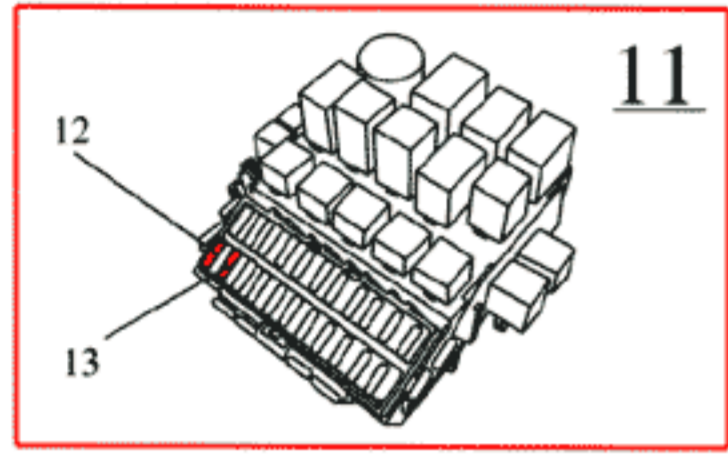

- 1 Battery
- 2 Ignition switch
- 4 Ignition coil
- 5 Distributor
- 6 Spark plug
- 11 Fusebox
- 12 Instrument connection
- 29 Positive terminal
- 31 Ground rail in electrical distribution unit
- 84 Temperature sensor
- 198 Throttle switch
- 218 Knock sensor
- 260 Control unit, ignition system
- 276 EGR converter (USA, California)
- 413 Impulse sensor
- 419 Power stage
- 472 Control unit, fuel system
- 482 Diagnostic socket

- A Connector, right A-post
- B Connector, left A-post
- C Connector, left suspension tower
- D Ground point, inlet manifold
- E Connector at bulkhead
- F Connector, left suspension tower
- G Connector, right suspension tower
- H Connector, left suspension tower
- J Connector, left suspension tower, 2-pole (moisture sealed)