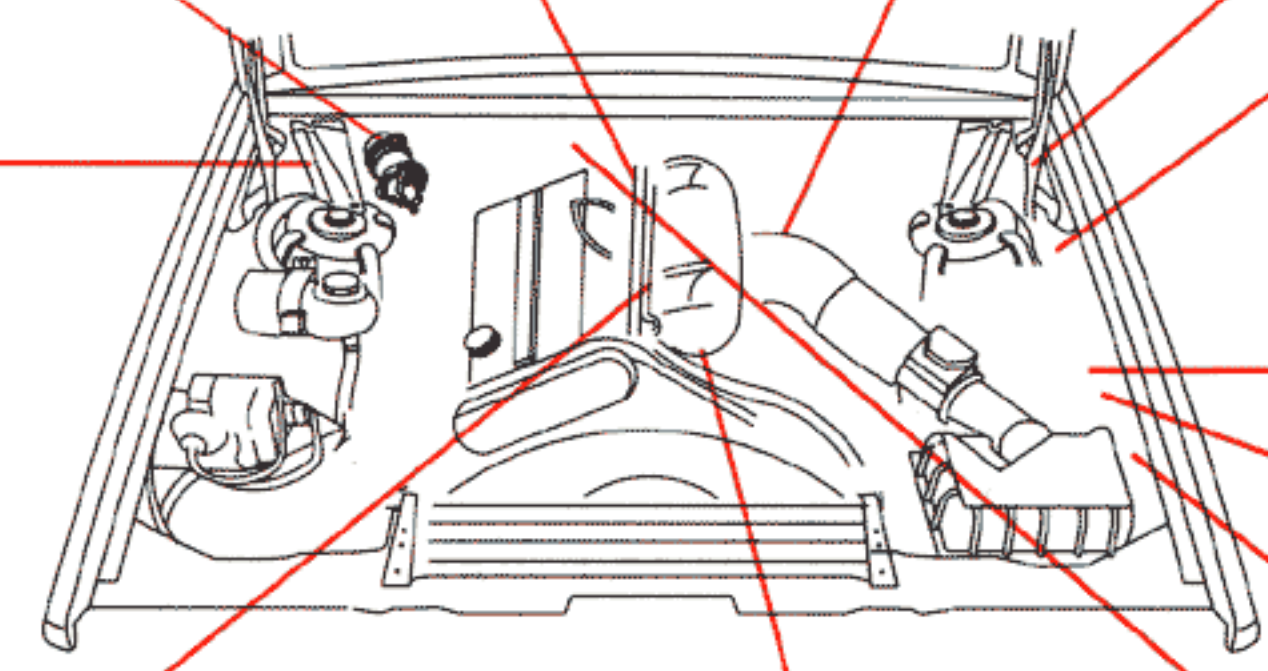

- 1 Battery
- 2 Ignition switch
- 4 Ignition coil
- 5 Distributor
- 6 Spark plug
- 11 Fusebox
- 29 Positive terminal
- 31 Ground rail in electrical distribution unit
- 84 Temperature sensor
- 86 Tachometer
- 198 Throttle switch
- 218 Knock sensor
- 260 Control unit, ignition system
- 413 Impulse sensor
- 419 Power stage
- 472 Control unit, fuel system
- 482 Diagnostic socket

- A Connector, right A-post
- B Connector, left A-post
- C Connector, left suspension tower
- D Ground point, inlet manifold
- E Connector at bulkhead
- F Connector, left suspension tower
- G Connector, right suspension tower
- H Connector, left suspension tower
- I Ground point, right A-post
- K Connector