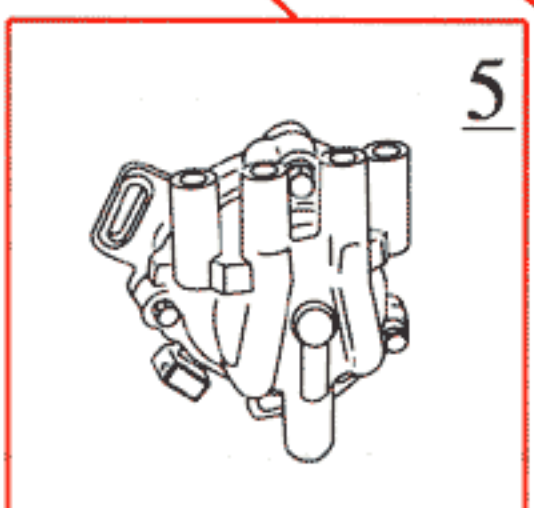

- 1 Battery
- 2 Ignition switch
- 4 Ignition coil
- 5 Distributor
- 6 Spark plug
- 11 Fusebox
- 29 Positive terminal
- 31 Ground rail in electrical distribution unit
- 84 Temperature sensor
- 86 Tachometer
- 198 Throttle switch
- 218 Knock sensor
- 260 Control unit, ignition system
- 413 Impulse sensor
- 419 Power stage
- 472 Control unit, fuel system
- 482 Diagnostic socket

- A Connector, right A-post
- B Connector, left A-post
- C Connector, left suspension tower
- D Ground point, inlet manifold
- E Connector at bulkhead
- F Connector, left suspension tower
- G Connector, right suspension tower
- H Connector, left suspension tower
- I Ground point, right A-post
- K Connector