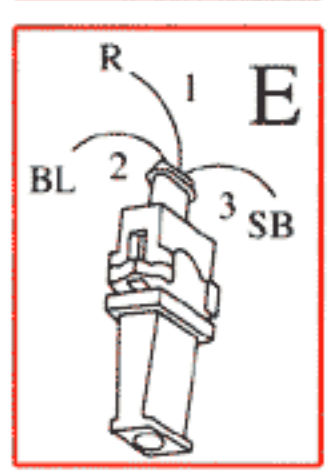

- 1 Battery
- 2 Ignition switch
- 4 Ignition coil
- 5 Distributor
- 6 Spark plug
- 11 Fusebox
- 29 Positive terminal
- 31 Ground rail in electrical distribution unit
- 84 Temperature sensor
- 86 Tachometer
- 198 Throttle switch
- 218 Knock sensor
- 260 Control unit, ignition system
- 413 Impulse sensor
- 419 Power stage
- 472 Control unit, fuel system
- 482 Diagnostic socket

- A Connector, right A-post
- B Connector, left A-post
- C Connector, left suspension tower
- D Ground point, inlet manifold
- E Connector at bulkhead
- F Connector, left suspension tower
- G Connector, right suspension tower
- H Connector, left suspension tower
- I Ground point, right A-post
- K Connector