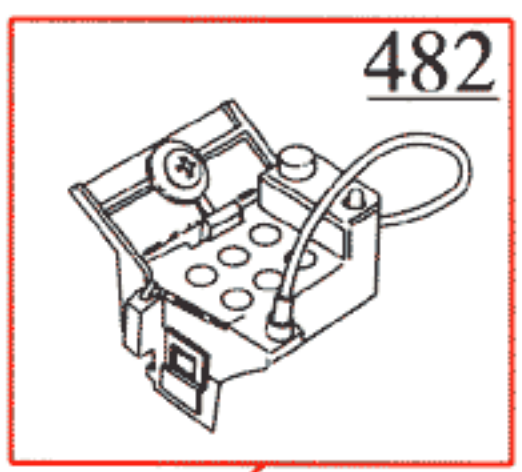

- 1 Battery
- 2 Ignition switch
- 4 Ignition coil
- 5 Distributor
- 6 Spark plug
- 11 Fusebox
- 29 Positive terminal
- 31 Ground rail in electrical distribution unit
- 84 Temperature sensor
- 86 Tachometer
- 198 Throttle switch
- 218 Knock sensor
- 260 Control unit, ignition system
- 413 Impulse sensor
- 419 Power stage
- 472 Control unit, fuel system
- 482 Diagnostic socket

- A Connector, right A-post
- B Connector, left A-post
- C Connector, left suspension tower
- D Ground point, inlet manifold
- E Connector at bulkhead
- F Connector, left suspension tower
- G Connector, right suspension tower
- H Connector, left suspension tower
- I Ground point, right A-post
- K Connector