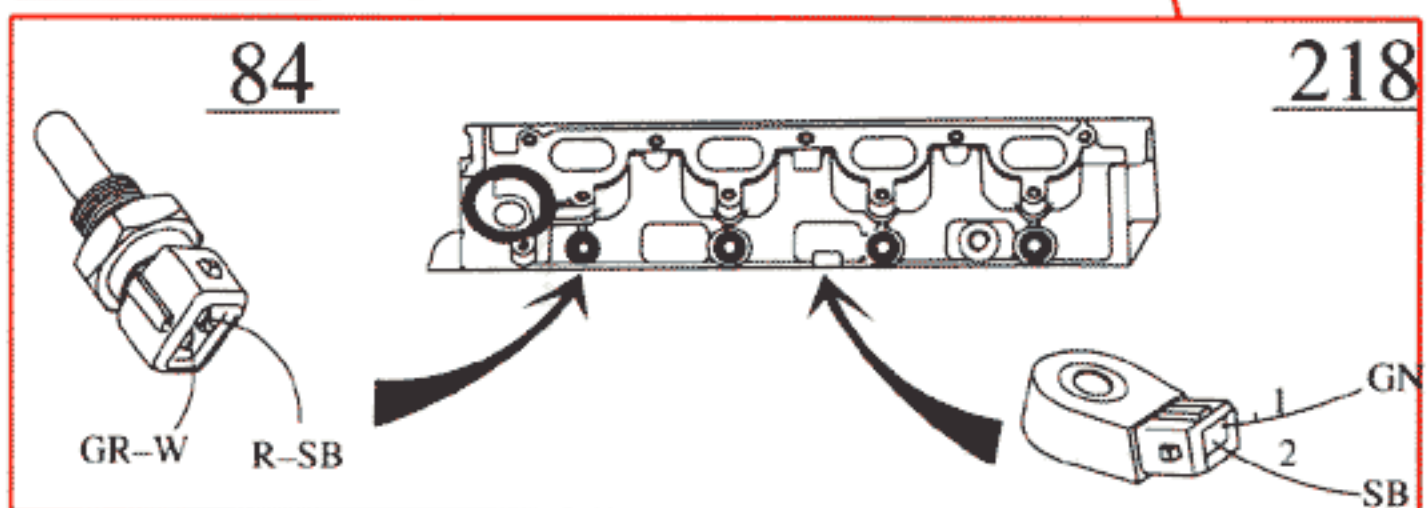

- 1 Battery
- 2 Ignition switch
- 4 Ignition coil
- 5 Distributor
- 6 Spark plug
- 11 Fusebox
- 29 Positive terminal
- 31 Ground rail in electrical distribution unit
- 84 Temperature sensor
- 86 Tachometer
- 198 Throttle switch
- 218 Knock sensor
- 260 Control unit, ignition system
- 413 Impulse sensor
- 419 Power stage
- 472 Control unit, fuel system
- 482 Diagnostic socket

- A Connector, right A-post
- B Connector, left A-post
- C Connector, left suspension tower
- D Ground point, inlet manifold
- E Connector at bulkhead
- F Connector, left suspension tower
- G Connector, right suspension tower
- H Connector, left suspension tower
- I Ground point, right A-post
- K Connector