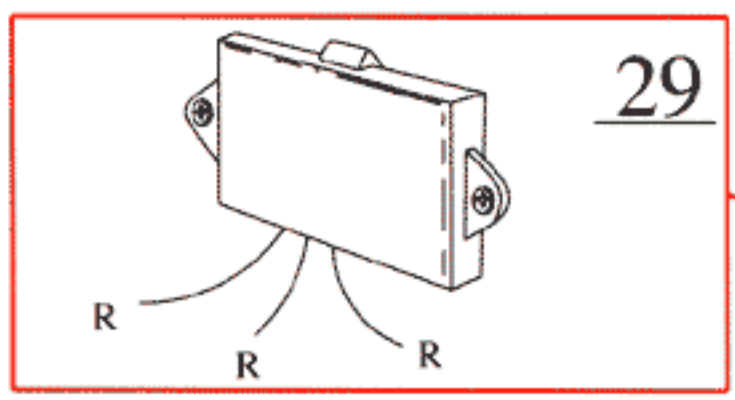

- 1 Battery
- 2 Ignition switch
- 4 Ignition coil
- 5 Distributor
- 6 Spark plug
- 11 Fusebox
- 29 Positive terminal
- 31 Ground rail in electrical distribution unit
- 84 Temperature sensor
- 86 Tachometer
- 198 Throttle switch
- 218 Knock sensor
- 260 Control unit, ignition system
- 413 Impulse sensor
- 419 Power stage
- 472 Control unit, fuel system
- 482 Diagnostic socket

- A Connector, right A-post
- B Connector, left A-post
- C Connector, left suspension tower
- D Ground point, inlet manifold
- E Connector at bulkhead
- F Connector, left suspension tower
- G Connector, right suspension tower
- H Connector, left suspension tower
- I Ground point, right A-post
- K Connector