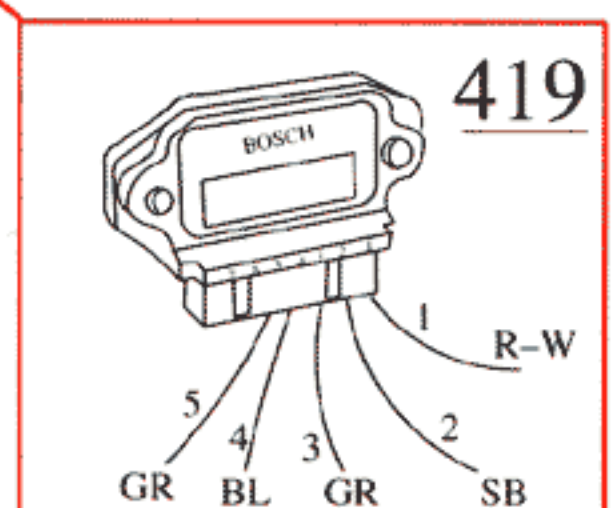

- 1 Battery
- 2 Ignition switch
- 4 Ignition coil
- 5 Distributor
- 6 Spark plug
- 11 Fusebox
- 29 Positive terminal
- 31 Ground rail in electrical distribution unit
- 84 Temperature sensor
- 86 Tachometer
- 198 Throttle switch
- 218 Knock sensor
- 260 Control unit, ignition system
- 413 Impulse sensor
- 419 Power stage
- 472 Control unit, fuel system
- 482 Diagnostic socket

- A Connector, right A-post
- B Connector, left A-post
- C Connector, left suspension tower
- D Ground point, inlet manifold
- E Connector at bulkhead
- F Connector, left suspension tower
- G Connector, right suspension tower
- H Connector, left suspension tower
- I Ground point, right A-post
- K Connector