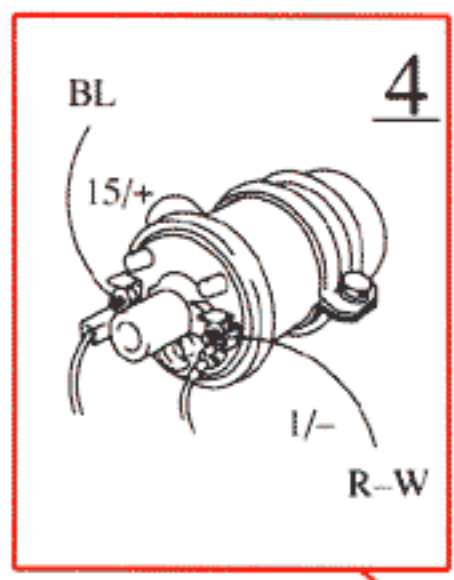

- 1 Battery
- 2 Ignition switch
- 4 Ignition coil
- 5 Distributor
- 6 Spark plug
- 11 Fusebox
- 29 Positive terminal
- 31 Ground rail in electrical distribution unit
- 84 Temperature sensor
- 86 Tachometer
- 198 Throttle switch
- 218 Knock sensor
- 260 Control unit, ignition system
- 413 Impulse sensor
- 419 Power stage
- 472 Control unit, fuel system
- 482 Diagnostic socket

- A Connector, right A-post
- B Connector, left A-post
- C Connector, left suspension tower
- D Ground point, inlet manifold
- E Connector at bulkhead
- F Connector, left suspension tower
- G Connector, right suspension tower
- H Connector, left suspension tower
- I Ground point, right A-post
- K Connector