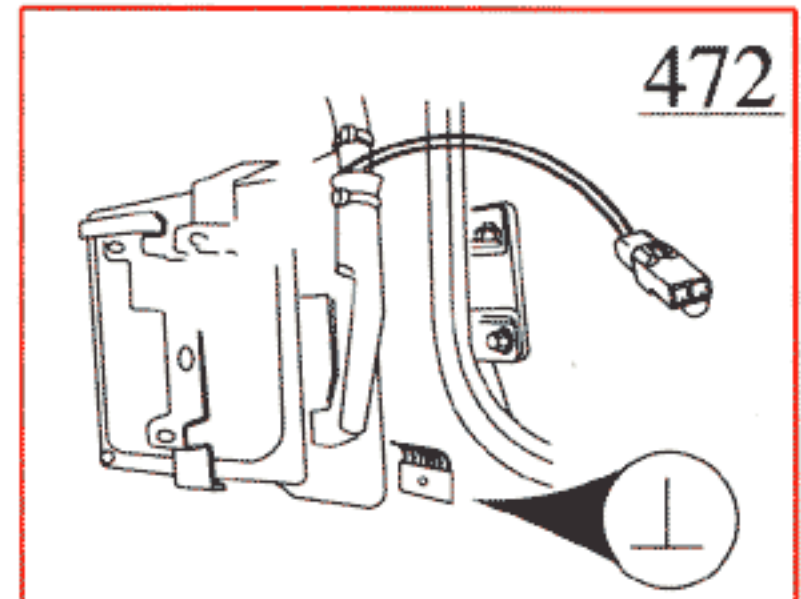

- 1 Battery
- 2 Ignition switch
- 4 Ignition coil
- 5 Distributor
- 6 Spark plug
- 11 Fusebox
- 29 Positive terminal
- 31 Ground rail in electrical distribution unit
- 84 Temperature sensor
- 86 Tachometer
- 198 Throttle switch
- 218 Knock sensor
- 260 Control unit, ignition system
- 413 Impulse sensor
- 419 Power stage
- 472 Control unit, fuel system
- 482 Diagnostic socket

- A Connector, right A-post
- B Connector, left A-post
- C Connector, left suspension tower
- D Ground point, inlet manifold
- E Connector at bulkhead
- F Connector, left suspension tower
- G Connector, right suspension tower
- H Connector, left suspension tower
- I Ground point, right A-post
- K Connector