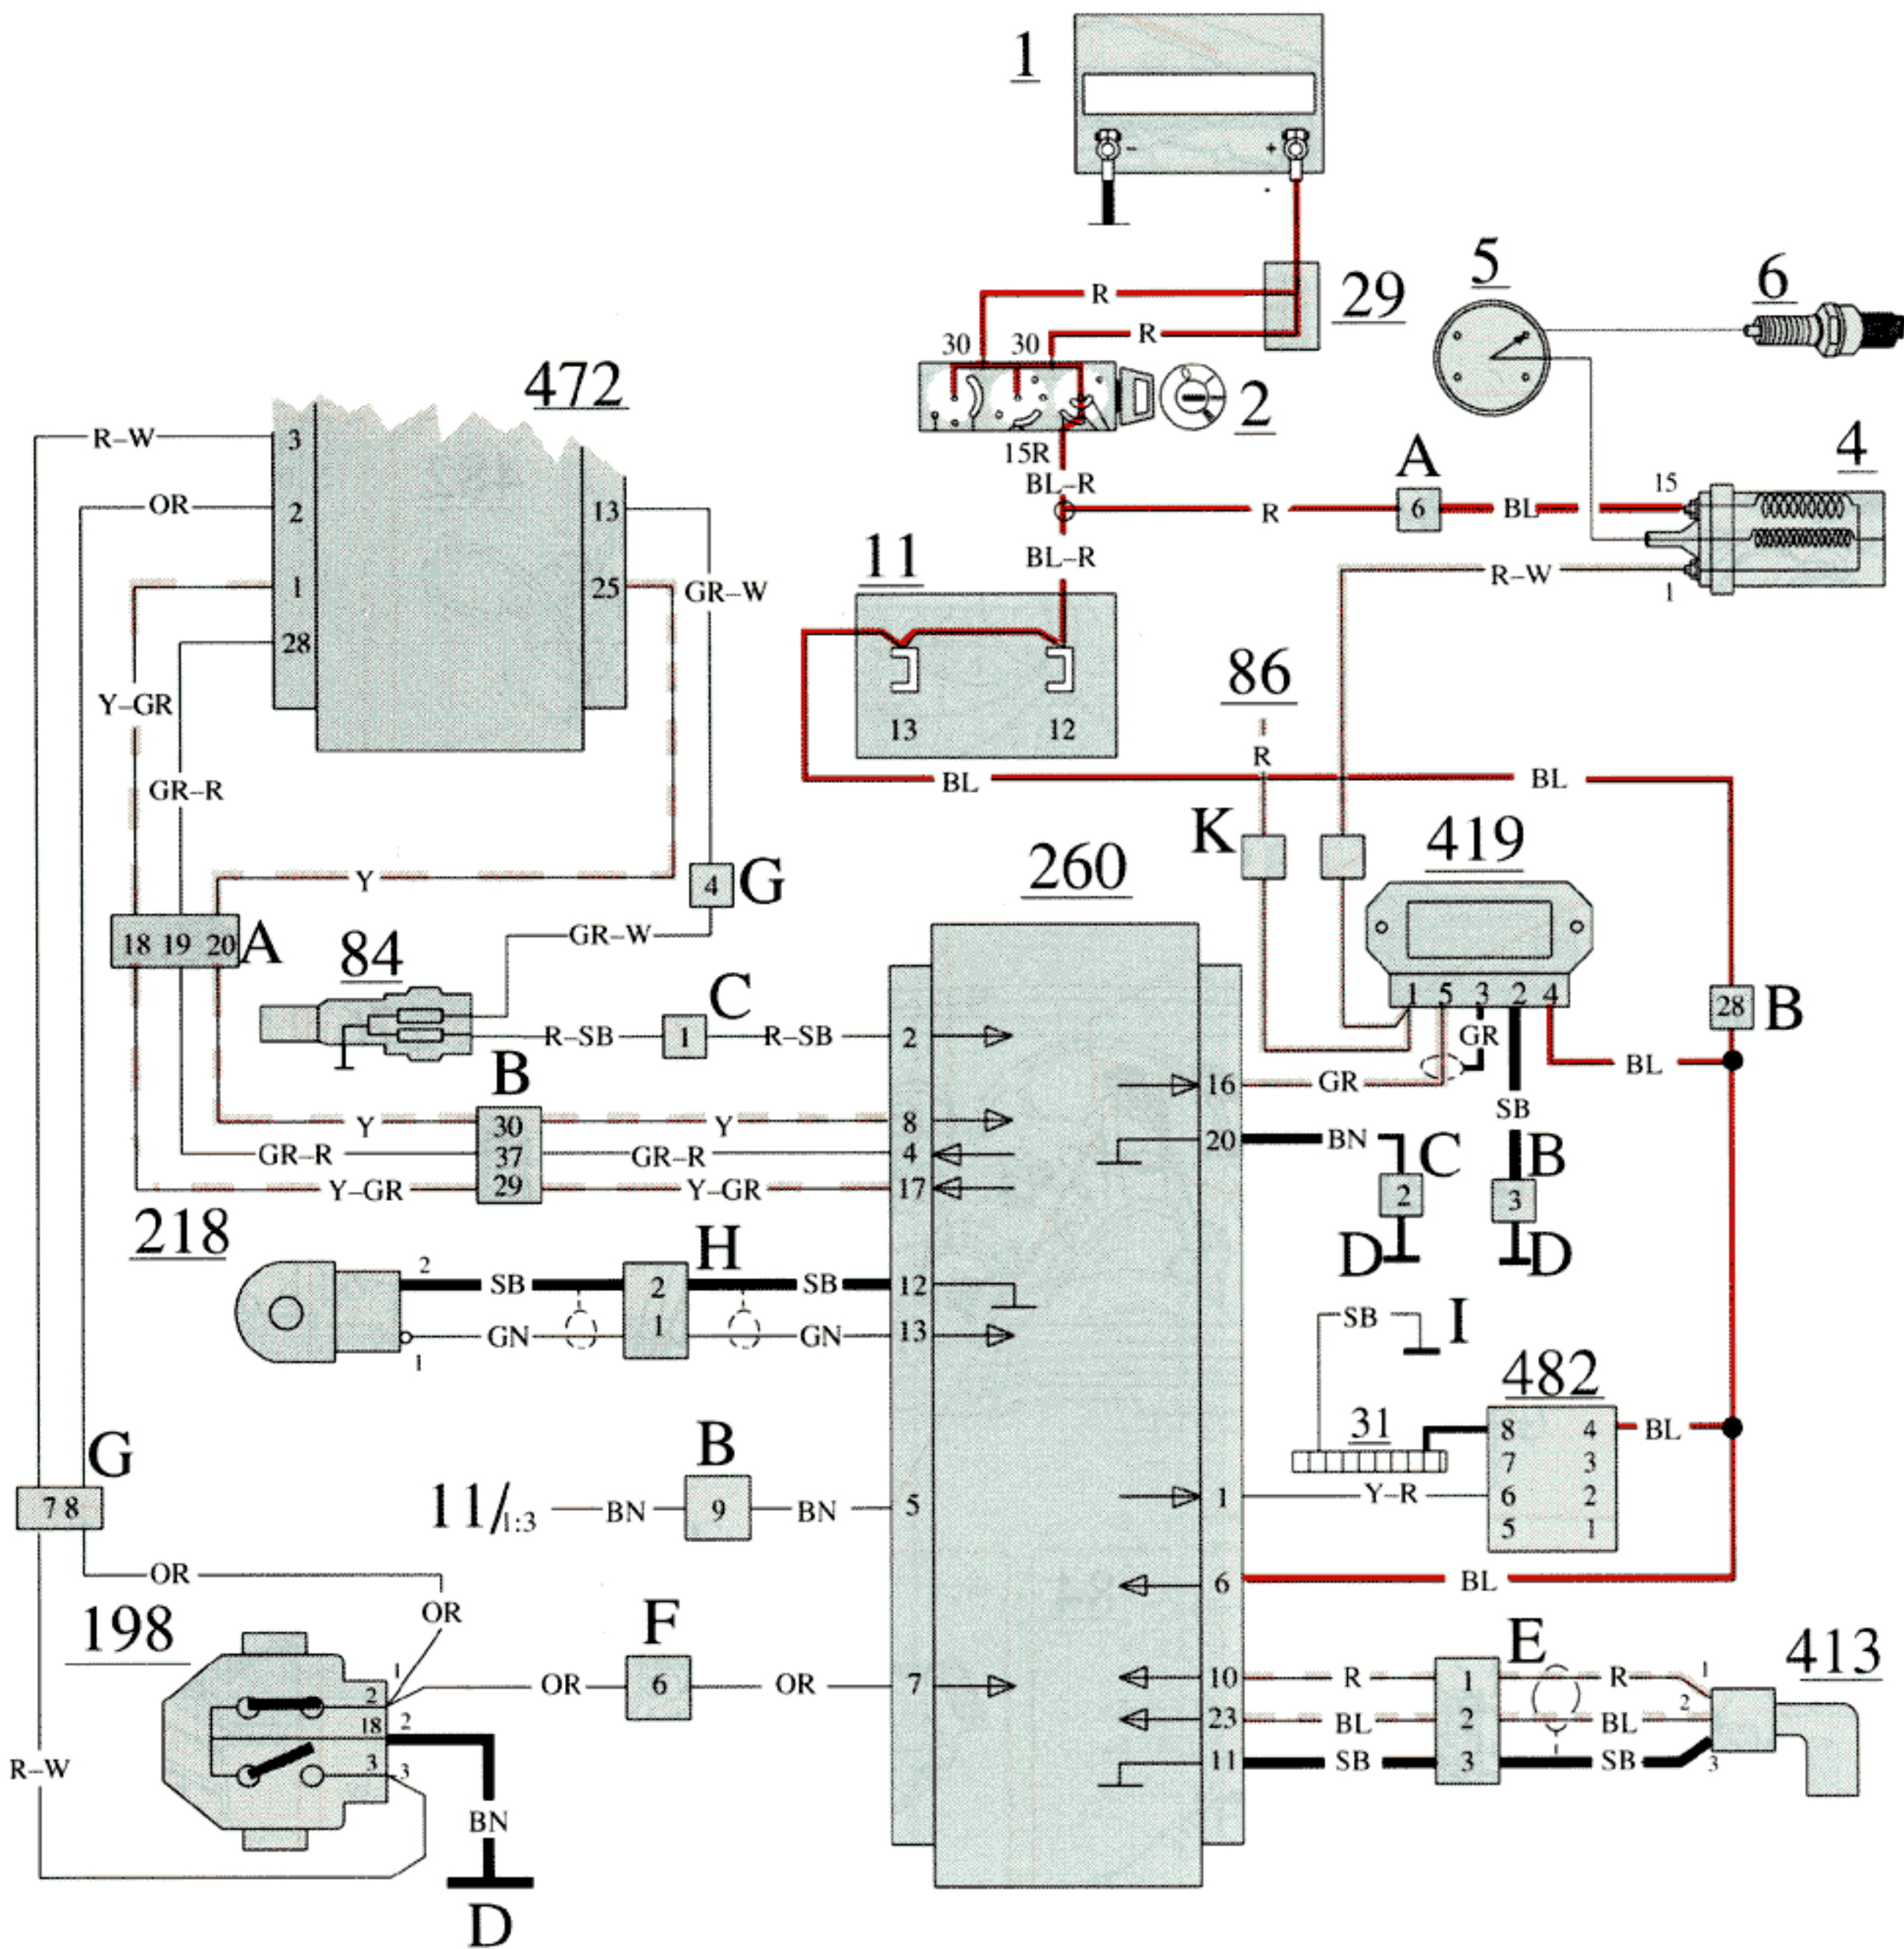

- 1 Battery
- 2 Ignition switch
- 4 Ignition coil
- 5 Distributor
- 6 Spark plug
- 11 Fusebox
- 29 Positive terminal
- 31 Ground rail in electrical distribution unit
- 84 Temperature sensor
- 86 Tachometer
- 198 Throttle switch
- 218 Knock sensor
- 260 Control unit, ignition system
- 413 Impulse sensor
- 419 Power stage
- 472 Control unit, fuel system
- 482 Diagnostic socket

- A Connector, right A-post
- B Connector, left A-post
- C Connector, left suspension tower
- D Ground point, inlet manifold
- E Connector at bulkhead
- F Connector, left suspension tower
- G Connector, right suspension tower
- H Connector, left suspension tower
- I Ground point, right A-post
- K Connector