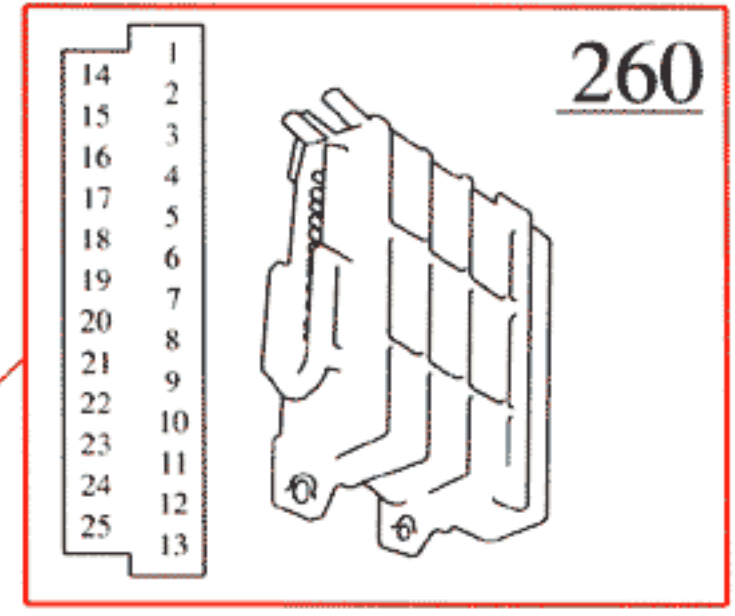

- 1 Battery
- 2 Ignition switch
- 4 Ignition coil
- 5 Distributor
- 6 Spark plug
- 11 Fusebox
- 29 Positive terminal
- 31 Ground rail in electrical distribution unit
- 84 Temperature sensor
- 86 Tachometer
- 198 Throttle switch
- 218 Knock sensor
- 260 Control unit, ignition system
- 413 Impulse sensor
- 419 Power stage
- 472 Control unit, fuel system
- 482 Diagnostic socket

- A Connector, right A-post
- B Connector, left A-post
- C Connector, left suspension tower
- D Ground point, inlet manifold
- E Connector at bulkhead
- F Connector, left suspension tower
- G Connector, right suspension tower
- H Connector, left suspension tower
- I Ground point, right A-post
- K Connector