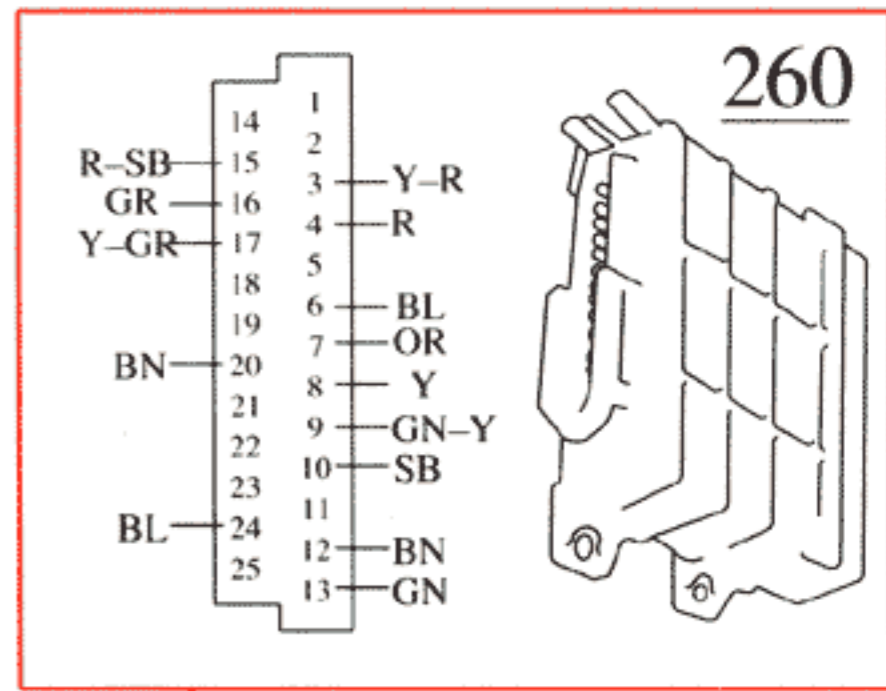

- 1 Battery
- 2 Ignition switch
- 4 Ignition coil
- 5 Distributor
- 6 Spark plug
- 11 Fusebox
- 29 Positive terminal
- 81 AC pressure sensor
- 86 Tachometer
- 198 Throttle switch
- 200 AC compressor solenoid
- 202 Climate control panel
- 217 Fuel system control unit
- 218 Knock sensor
- 260 Control unit
- 267 Test socket
- 293 Relay, idle speed compensation
- 419 Power stage

- A Connector, right A-post
- B Connector, left A-post
- C Connector, left suspension tower
- D Ground, intake manifold
- E Connector, right suspension tower
- F Connector, left suspension tower