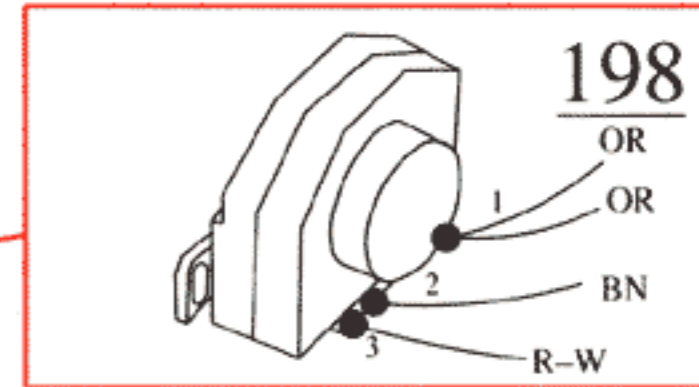

- 1 Battery
- 2 Ignition switch
- 4 Ignition coil
- 5 Distributor
- 6 Spark plug
- 11 Fusebox
- 29 Positive terminal
- 81 AC pressure sensor
- 86 Tachometer
- 198 Throttle switch
- 200 AC compressor solenoid
- 202 Climate control panel
- 217 Fuel system control unit
- 218 Knock sensor
- 260 Control unit
- 267 Test socket
- 293 Relay, idle speed compensation
- 419 Power stage

- A Connector, right A-post
- B Connector, left A-post
- C Connector, left suspension tower
- D Ground, intake manifold
- E Connector, right suspension tower
- F Connector, left suspension tower