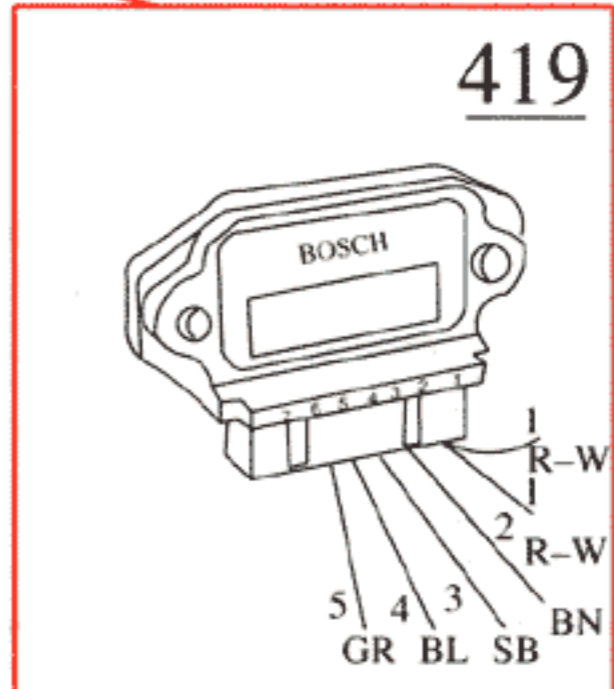

- 1 Battery
- 2 Ignition switch
- 4 Ignition coil
- 5 Distributor
- 6 Spark plug
- 11 Fusebox
- 29 Positive terminal
- 81 AC pressure sensor
- 86 Tachometer
- 198 Throttle switch
- 200 AC compressor solenoid
- 202 Climate control panel
- 217 Fuel system control unit
- 218 Knock sensor
- 260 Control unit
- 267 Test socket
- 293 Relay, idle speed compensation
- 419 Power stage

- A Connector, right A-post
- B Connector, left A-post
- C Connector, left suspension tower
- D Ground, intake manifold
- E Connector, right suspension tower
- F Connector, left suspension tower