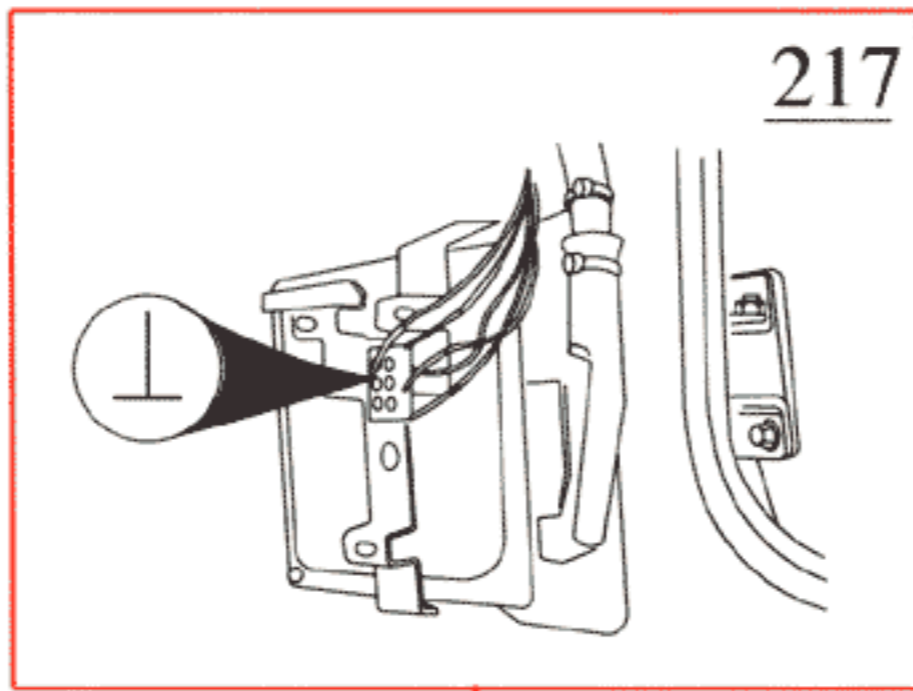

- 1 Battery
- 2 Ignition switch
- 4 Ignition coil
- 5 Distributor
- 6 Spark plug
- 11 Fusebox
- 29 Positive terminal
- 81 AC pressure sensor
- 86 Tachometer
- 198 Throttle switch
- 200 AC compressor solenoid
- 202 Climate control panel
- 217 Fuel system control unit
- 218 Knock sensor
- 260 Control unit
- 267 Test socket
- 293 Relay, idle speed compensation
- 419 Power stage

- A Connector, right A-post
- B Connector, left A-post
- C Connector, left suspension tower
- D Ground, intake manifold
- E Connector, right suspension tower
- F Connector, left suspension tower