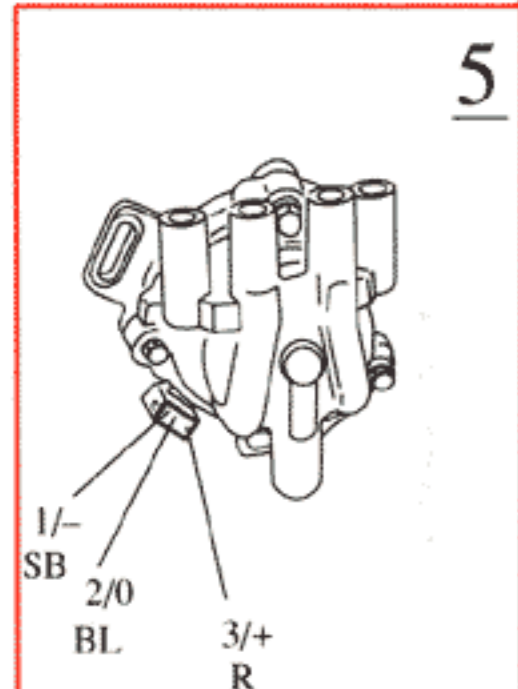

- 1 Battery
- 2 Ignition switch
- 4 Ignition coil
- 5 Distributor
- 6 Spark plug
- 11 Fusebox
- 29 Positive terminal
- 81 AC pressure sensor
- 86 Tachometer
- 198 Throttle switch
- 200 AC compressor solenoid
- 202 Climate control panel
- 217 Fuel system control unit
- 218 Knock sensor
- 260 Control unit
- 267 Test socket
- 293 Relay, idle speed compensation
- 419 Power stage

- A Connector, right A-post
- B Connector, left A-post
- C Connector, left suspension tower
- D Ground, intake manifold
- E Connector, right suspension tower
- F Connector, left suspension tower