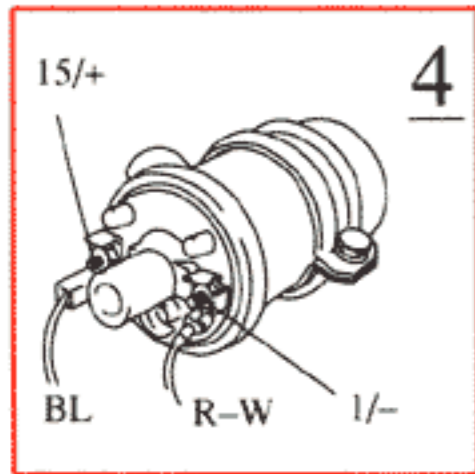

- 1 Battery
- 2 Ignition switch
- 4 Ignition coil
- 5 Distributor
- 6 Spark plug
- 11 Fusebox
- 29 Positive terminal
- 81 AC pressure sensor
- 86 Tachometer
- 198 Throttle switch
- 200 AC compressor solenoid
- 202 Climate control panel
- 217 Fuel system control unit
- 218 Knock sensor
- 260 Control unit
- 267 Test socket
- 293 Relay, idle speed compensation
- 419 Power stage

- A Connector, right A-post
- B Connector, left A-post
- C Connector, left suspension tower
- D Ground, intake manifold
- E Connector, right suspension tower
- F Connector, left suspension tower