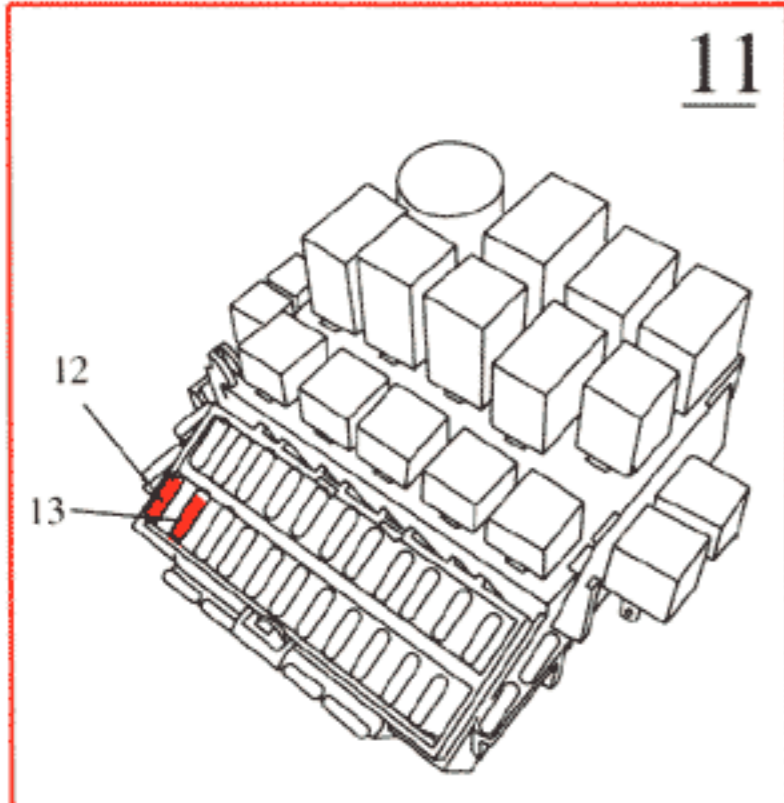

- 1 Battery
- 2 Ignition switch
- 4 Ignition coil
- 5 Distributor
- 6 Spark plug
- 11 Fusebox
- 29 Positive terminal
- 81 AC pressure sensor
- 86 Tachometer
- 198 Throttle switch
- 200 AC compressor solenoid
- 202 Climate control panel
- 217 Fuel system control unit
- 218 Knock sensor
- 260 Control unit
- 267 Test socket
- 293 Relay, idle speed compensation
- 419 Power stage

- A Connector, right A-post
- B Connector, left A-post
- C Connector, left suspension tower
- D Ground, intake manifold
- E Connector, right suspension tower
- F Connector, left suspension tower