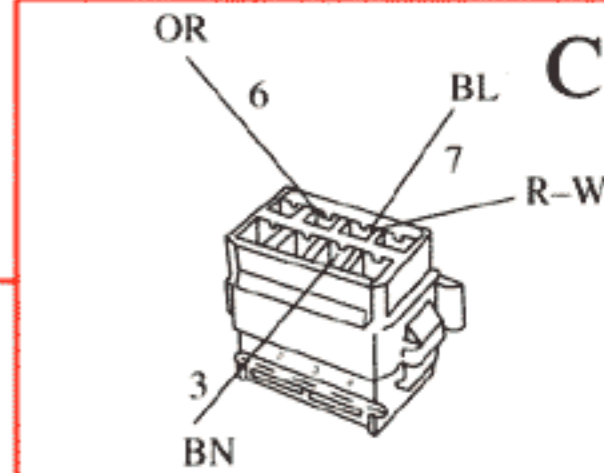

- 1 Battery
- 2 Ignition switch
- 4 Ignition coil
- 5 Distributor
- 6 Spark plug
- 11 Fusebox
- 29 Positive terminal
- 81 AC pressure sensor
- 86 Tachometer
- 198 Throttle switch
- 200 AC compressor solenoid
- 202 Climate control panel
- 217 Fuel system control unit
- 218 Knock sensor
- 260 Control unit
- 267 Test socket
- 293 Relay, idle speed compensation
- 419 Power stage

- A Connector, right A-post
- B Connector, left A-post
- C Connector, left suspension tower
- D Ground, intake manifold
- E Connector, right suspension tower
- F Connector, left suspension tower