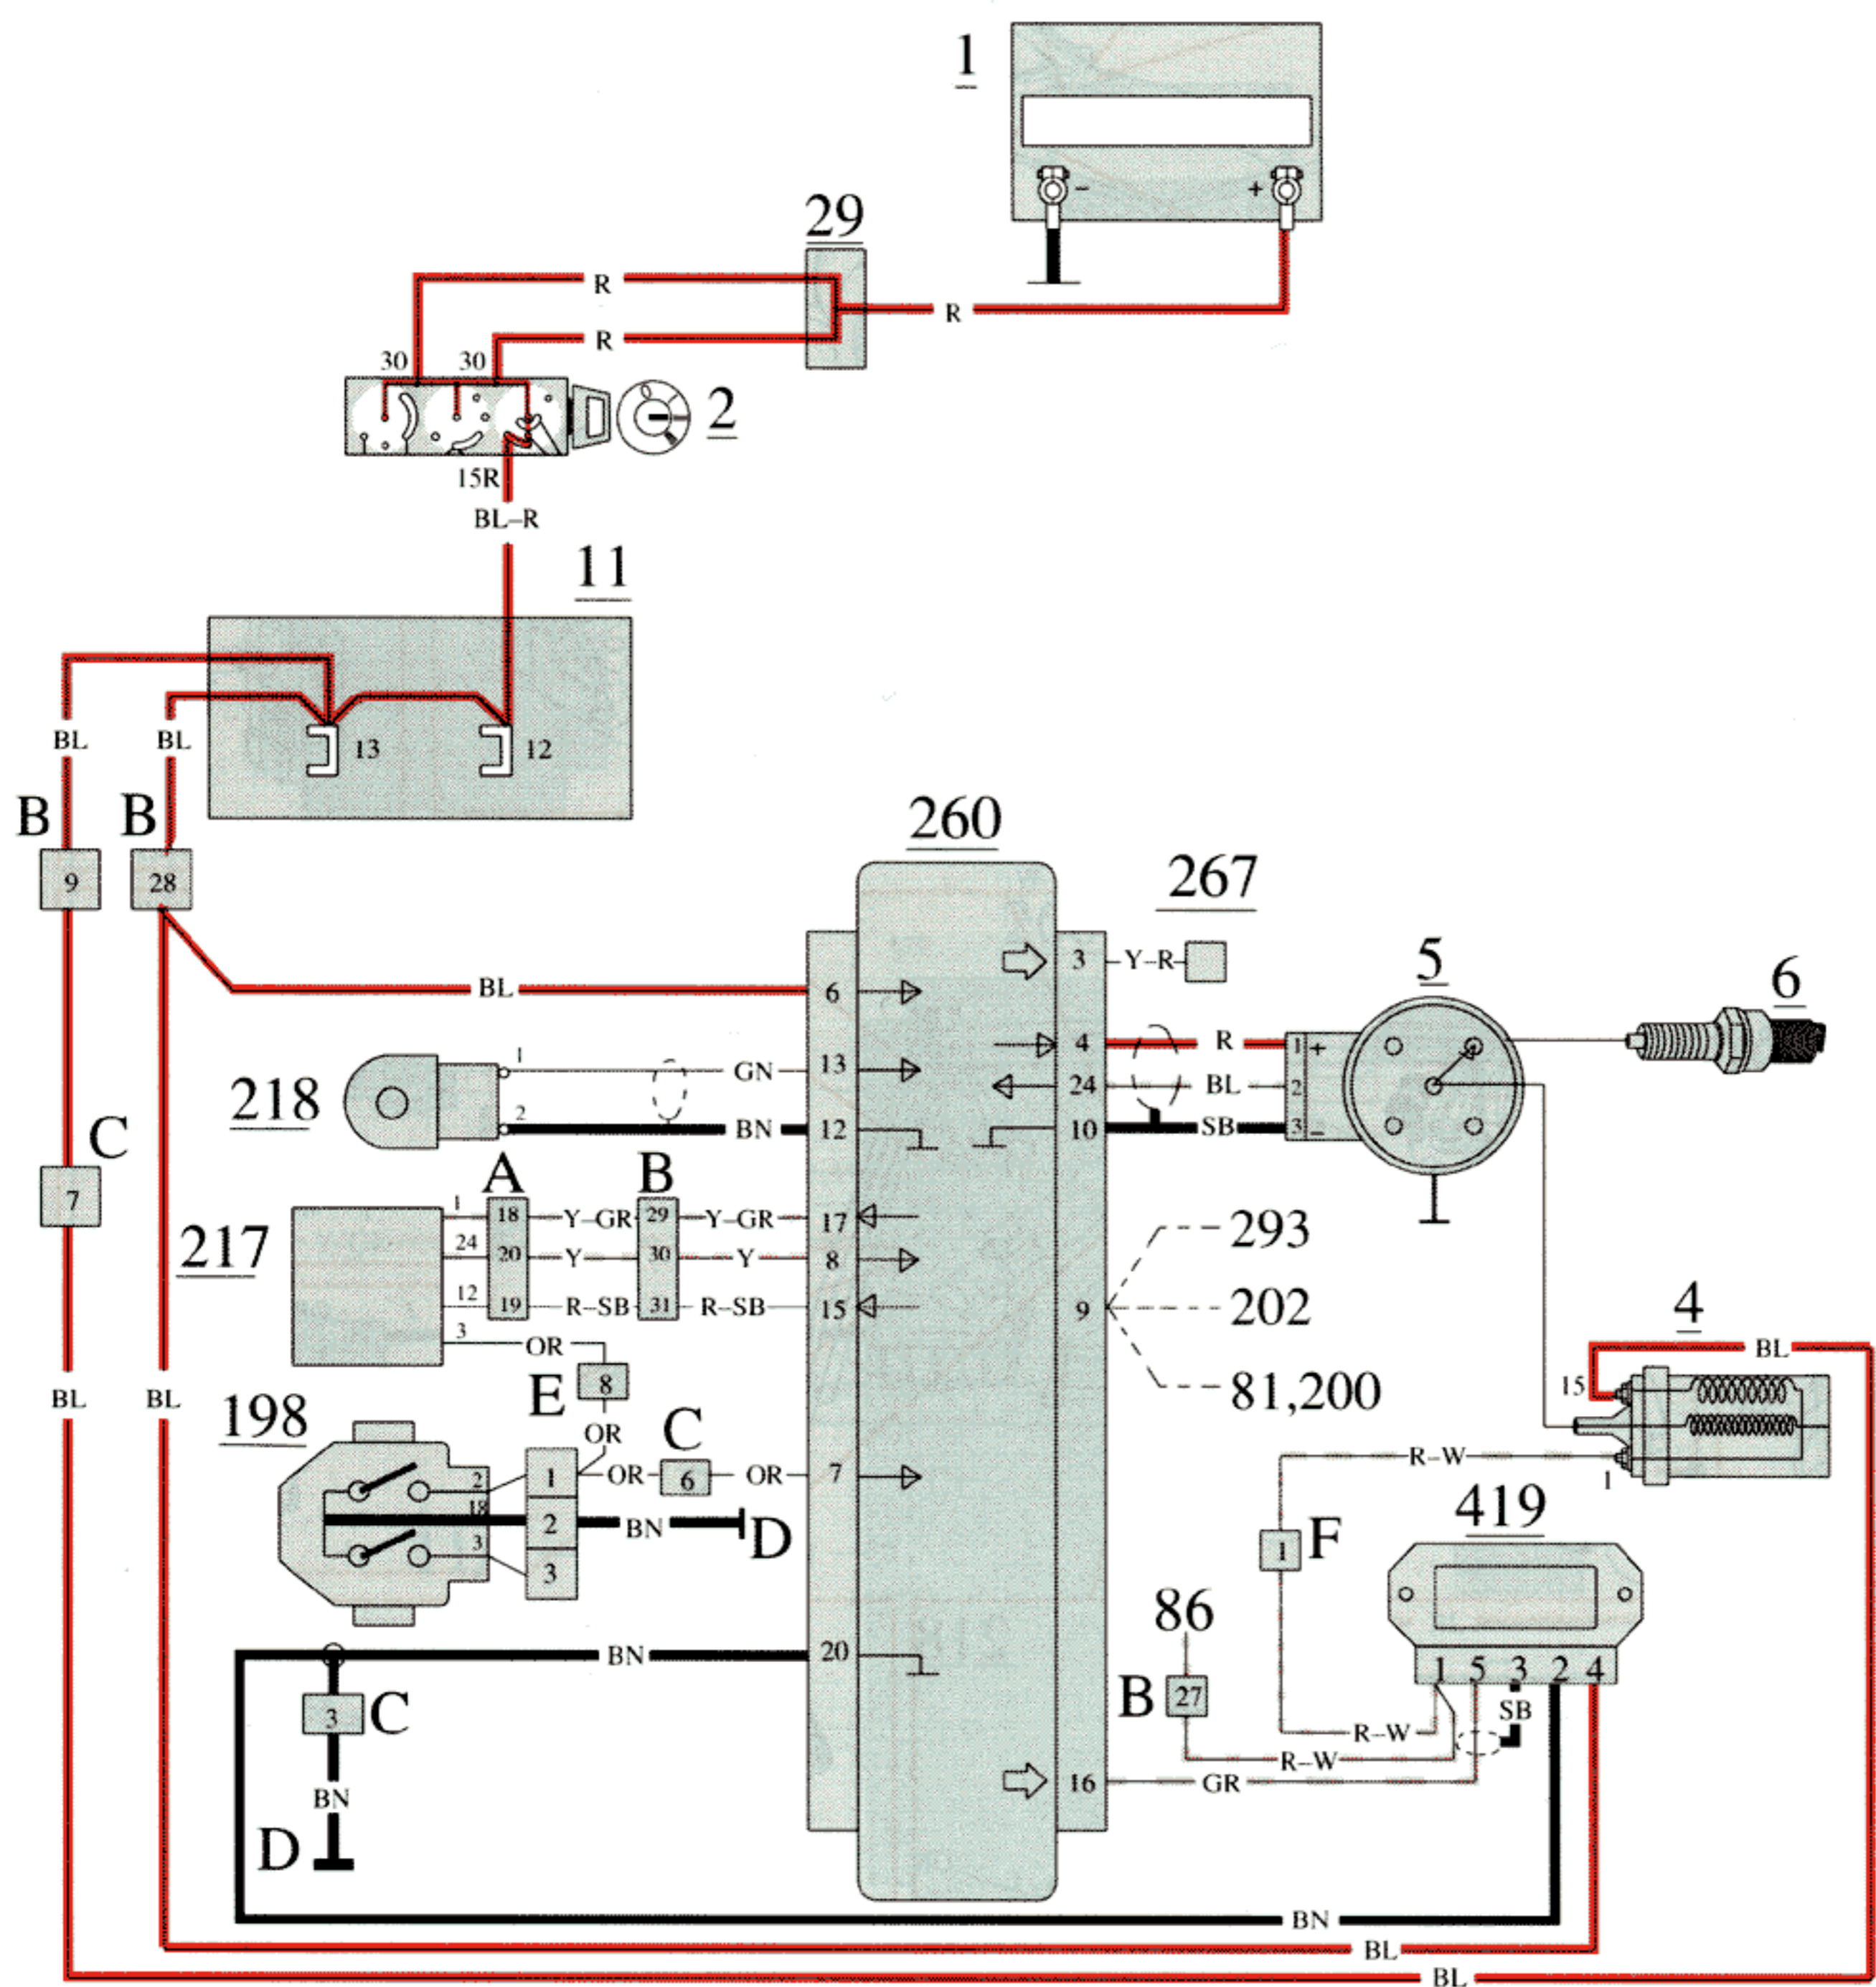

- 1 Battery
- 2 Ignition switch
- 4 Ignition coil
- 5 Distributor
- 6 Spark plug
- 11 Fusebox
- 29 Positive terminal
- 81 AC pressure sensor
- 86 Tachometer
- 198 Throttle switch
- 200 AC compressor solenoid
- 202 Climate control panel
- 217 Fuel system control unit
- 218 Knock sensor
- 260 Control unit
- 267 Test socket
- 293 Relay, idle speed compensation
- 419 Power stage

- A Connector, right A-post
- B Connector, left A-post
- C Connector, left suspension tower
- D Ground, intake manifold
- E Connector, right suspension tower
- F Connector, left suspension tower