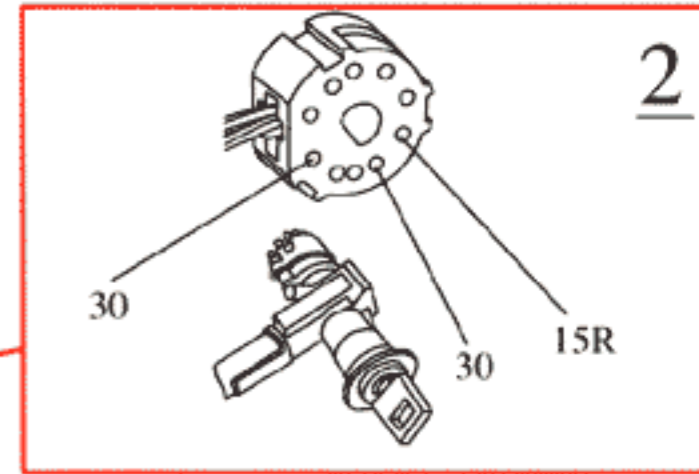

- 1 Battery
- 2 Ignition switch
- 4 Ignition coil
- 5 Distributor
- 6 Spark plug
- 11 Fusebox
- 29 Positive terminal
- 81 AC pressure sensor
- 86 Tachometer
- 198 Throttle switch
- 200 AC compressor solenoid
- 202 Climate control panel
- 217 Fuel system control unit
- 218 Knock sensor
- 260 Control unit
- 267 Test socket
- 293 Relay, idle speed compensation
- 419 Power stage

- A Connector, right A-post
- B Connector, left A-post
- C Connector, left suspension tower
- D Ground, intake manifold
- E Connector, right suspension tower
- F Connector, left suspension tower