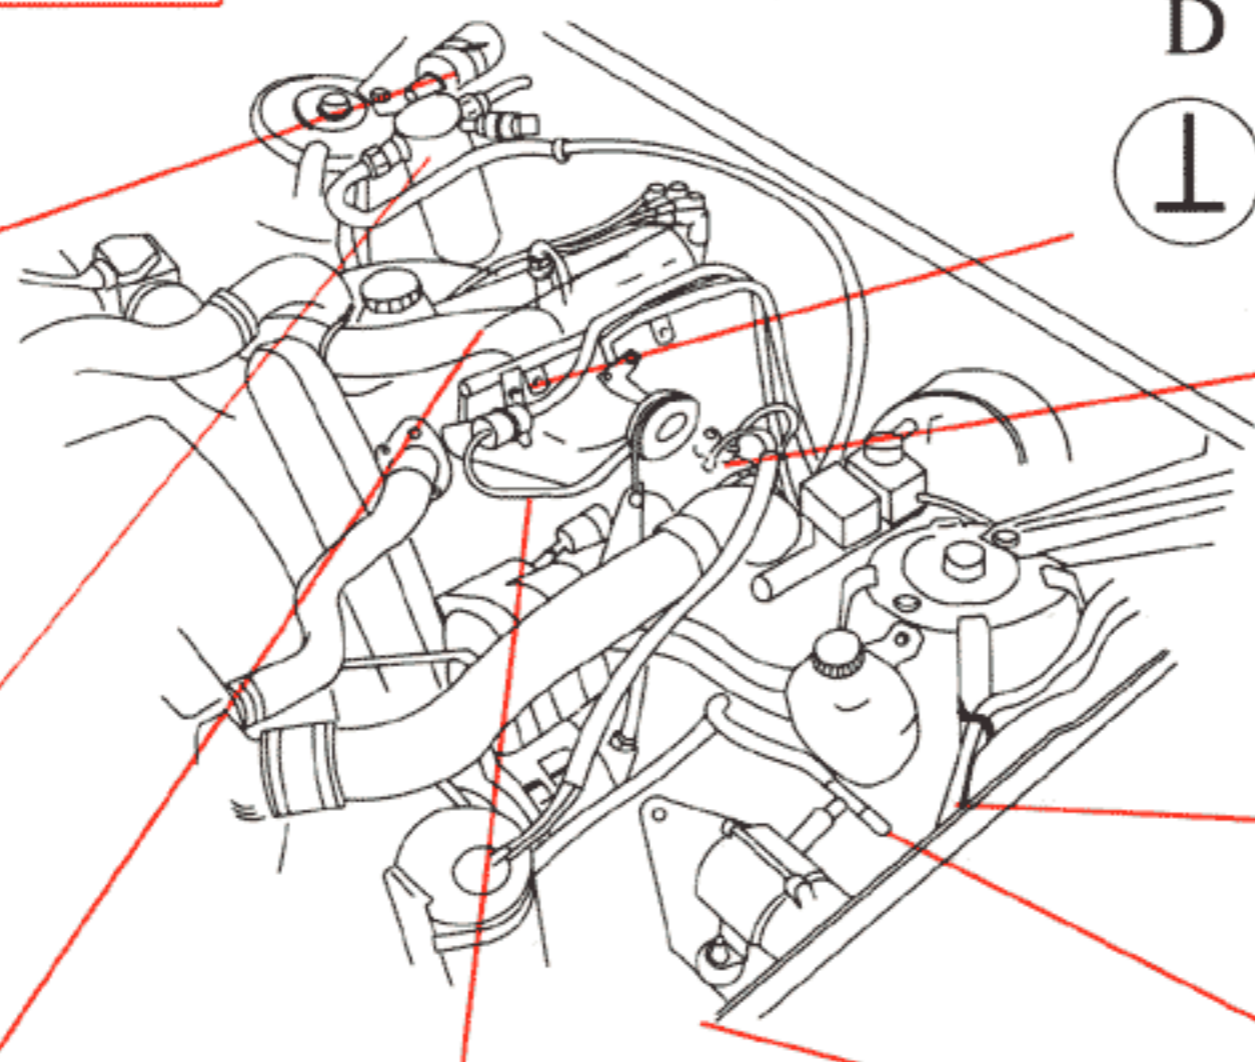

- 1 Battery
- 2 Ignition switch
- 4 Ignition coil
- 5 Distributor
- 6 Spark plug
- 11 Fusebox
- 29 Positive terminal
- 81 AC pressure sensor
- 86 Tachometer
- 198 Throttle switch
- 200 AC compressor solenoid
- 202 Climate control panel
- 217 Fuel system control unit
- 218 Knock sensor
- 260 Control unit
- 267 Test socket
- 293 Relay, idle speed compensation
- 419 Power stage

- A Connector, right A-post
- B Connector, left A-post
- C Connector, left suspension tower
- D Ground, intake manifold
- E Connector, right suspension tower
- F Connector, left suspension tower