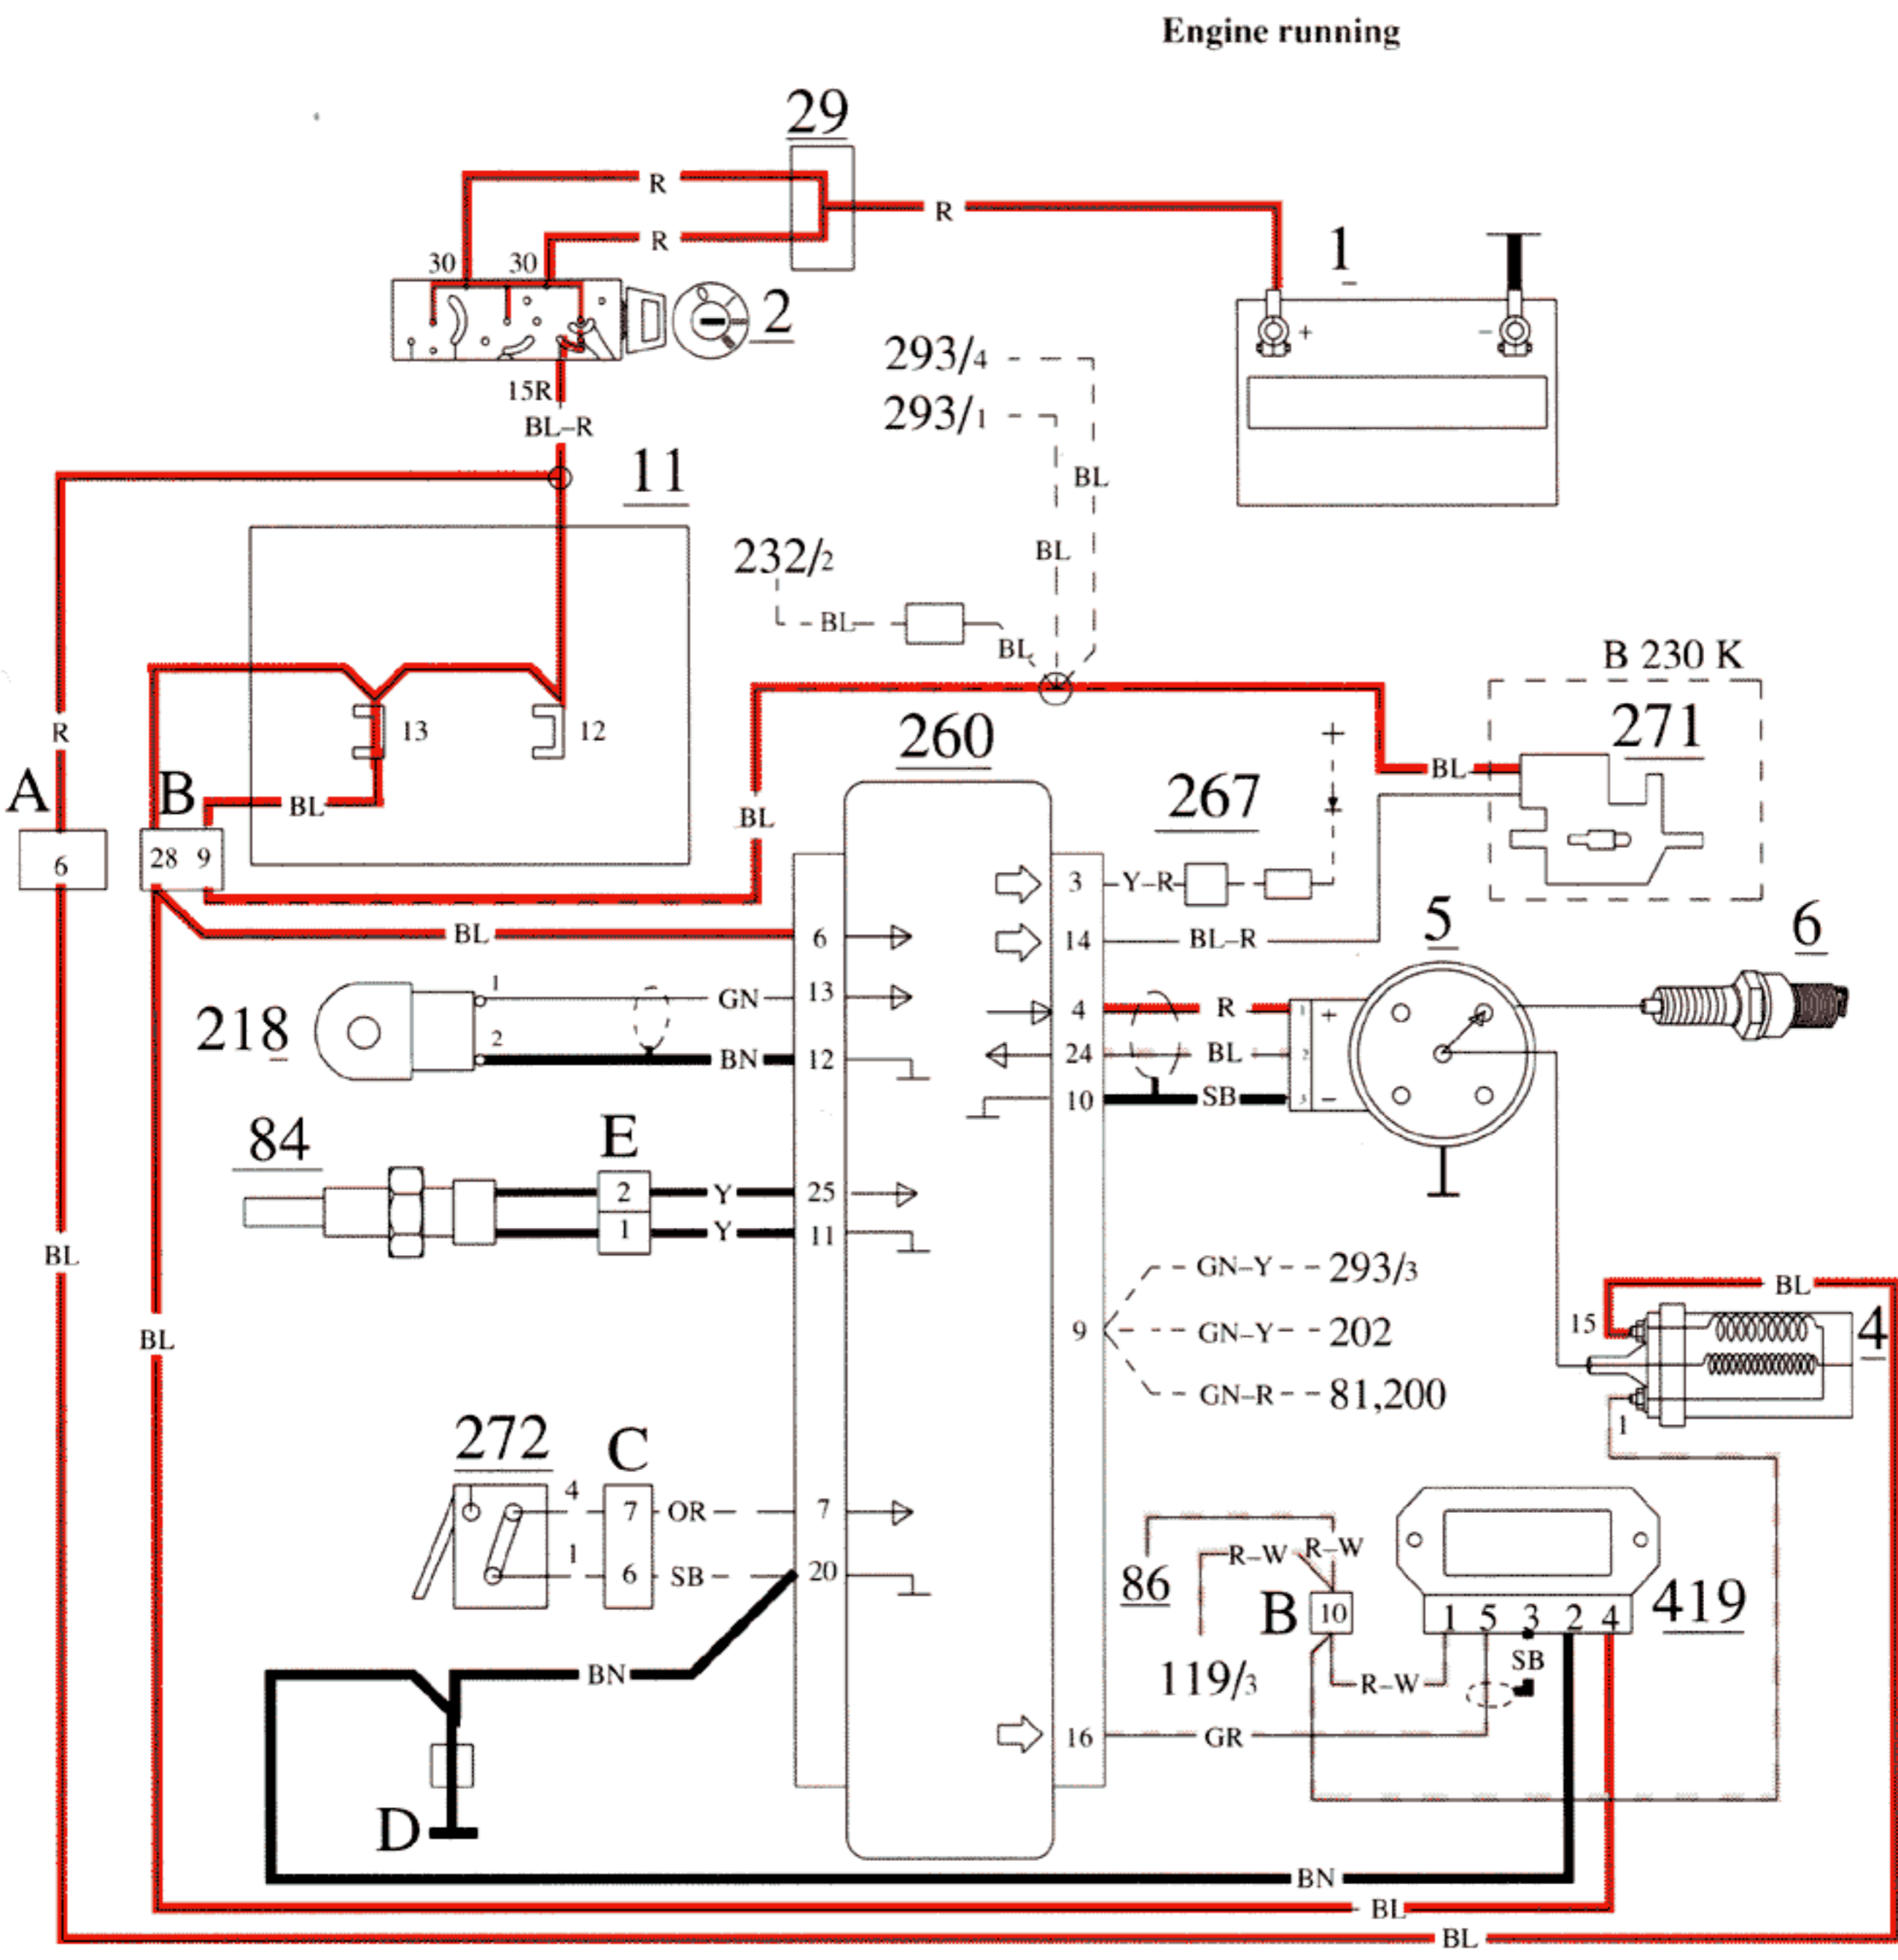

- 1 Battery
- 2 Ignition switch
- 4 Ignition coil
- 5 Distributor
- 6 Spark plug
- 11 Fuse box
- 29 Positive terminal
- 81 AC pressure sensor
- 84 Temperature sensor (B230K)
- 86 Tachometer
- 119 Fuel pump relay
- 156 Motor, electric cooling fan
- 198 Throttle switch

- 200 AC compressor solenoid
- 202 Climate control panel
- 217 Control unit LH 2.2
- 218 Knock sensor
- 224 Thermostat, electric cooling fan
- 232 Relay "hot-spot"
- 260 Control unit
- 267 Service socket
- 271 Fuel shut-off valve (solenoid)
- 272 Microswitch
- 293 Relay, idle speed compensation
- 419 Power stage

- A Connector, right A-post
- B Connector, left A-post
- C Connector, left suspension tower
- D Ground point, inlet manifold
- E Connector, left suspension tower