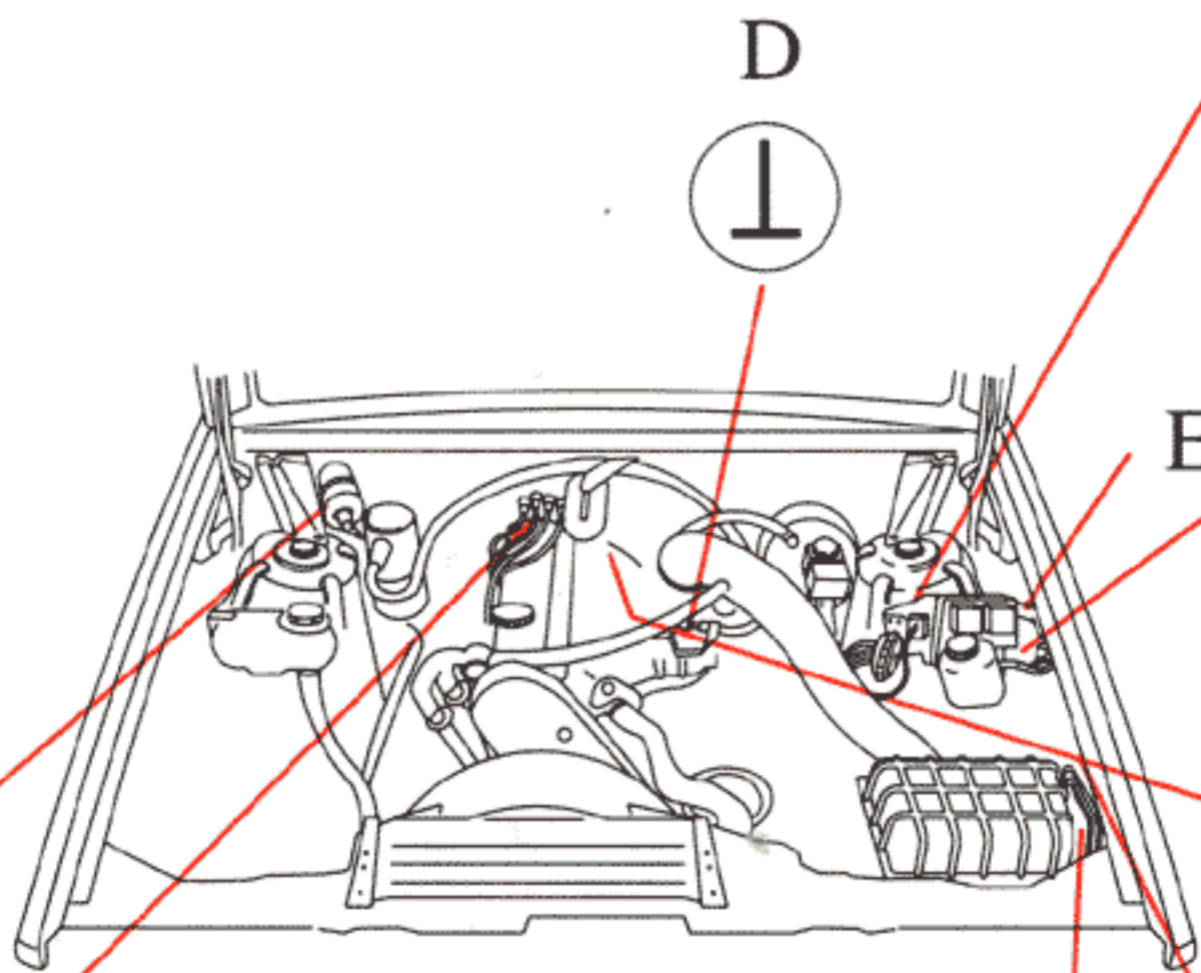

- 1 Battery
- 2 Ignition switch
- 4 Ignition coil
- 5 Distributor
- 6 Spark plug
- 11 Fuse box
- 29 Positive terminal
- 81 AC pressure sensor
- 84 Temperature sensor (B230K)
- 86 Tachometer
- 119 Fuel pump relay
- 156 Motor, electric cooling fan
- 198 Throttle switch

- 200 AC compressor solenoid
- 202 Climate control panel
- 217 Control unit LH 2.2
- 218 Knock sensor
- 224 Thermostat, electric cooling fan
- 232 Relay "hot-spot"
- 260 Control unit
- 267 Service socket
- 271 Fuel shut-off valve (solenoid)
- 272 Microswitch
- 293 Relay, idle speed compensation
- 419 Power stage

- A Connector, right A-post
- B Connector, left A-post
- C Connector, left suspension tower
- D Ground point, inlet manifold
- E Connector, left suspension tower