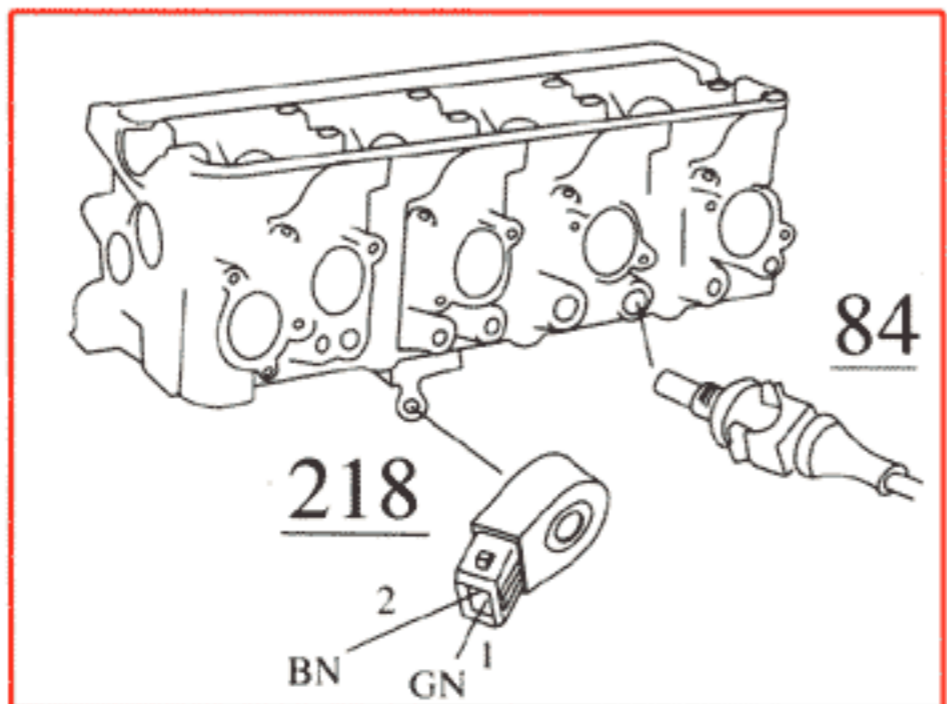

- 1 Battery
- 2 Ignition switch
- 4 Ignition coil
- 5 Distributor
- 6 Spark plug
- 11 Fuse box
- 29 Positive terminal
- 81 AC pressure sensor
- 84 Temperature sensor (B230K)
- 86 Tachometer
- 119 Fuel pump relay
- 156 Motor, electric cooling fan
- 198 Throttle switch

- 200 AC compressor solenoid
- 202 Climate control panel
- 217 Control unit LH 2.2
- 218 Knock sensor
- 224 Thermostat, electric cooling fan
- 232 Relay "hot-spot"
- 260 Control unit
- 267 Service socket
- 271 Fuel shut-off valve (solenoid)
- 272 Microswitch
- 293 Relay, idle speed compensation
- 419 Power stage

- A Connector, right A-post
- B Connector, left A-post
- C Connector, left suspension tower
- D Ground point, inlet manifold
- E Connector, left suspension tower