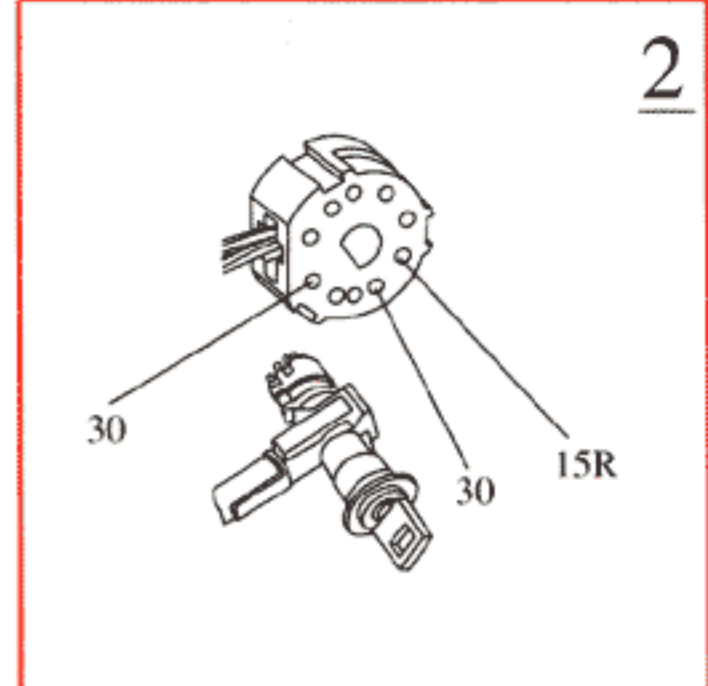

- 1 Battery
- 2 Ignition switch
- 4 Ignition coil
- 5 Distributor
- 6 Spark plug
- 11 Fuse box
- 29 Positive terminal
- 81 AC pressure sensor
- 84 Temperature sensor (B230K)
- 86 Tachometer
- 119 Fuel pump relay
- 156 Motor, electric cooling fan
- 198 Throttle switch

- 200 AC compressor solenoid
- 202 Climate control panel
- 217 Control unit LH 2.2
- 218 Knock sensor
- 224 Thermostat, electric cooling fan
- 232 Relay "hot-spot"
- 260 Control unit
- 267 Service socket
- 271 Fuel shut-off valve (solenoid)
- 272 Microswitch
- 293 Relay, idle speed compensation
- 419 Power stage

- A Connector, right A-post
- B Connector, left A-post
- C Connector, left suspension tower
- D Ground point, inlet manifold
- E Connector, left suspension tower