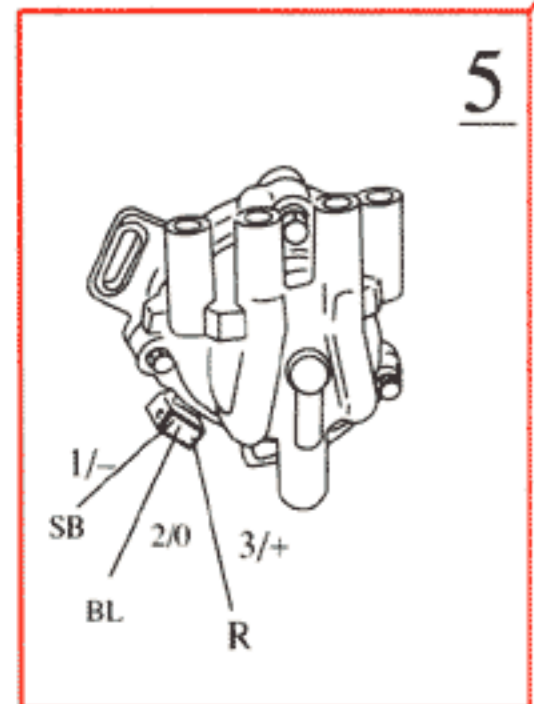

- 1 Battery
- 2 Ignition switch
- 4 Ignition coil
- 5 Distributor
- 6 Spark plug
- 11 Fuse box
- 29 Positive terminal
- 81 AC pressure sensor
- 84 Temperature sensor (B230K)
- 86 Tachometer
- 119 Fuel pump relay
- 156 Motor, electric cooling fan
- 198 Throttle switch

- 200 AC compressor solenoid
- 202 Climate control panel
- 217 Control unit LH 2.2
- 218 Knock sensor
- 224 Thermostat, electric cooling fan
- 232 Relay "hot-spot"
- 260 Control unit
- 267 Service socket
- 271 Fuel shut-off valve (solenoid)
- 272 Microswitch
- 293 Relay, idle speed compensation
- 419 Power stage

- A Connector, right A-post
- B Connector, left A-post
- C Connector, left suspension tower
- D Ground point, inlet manifold
- E Connector, left suspension tower