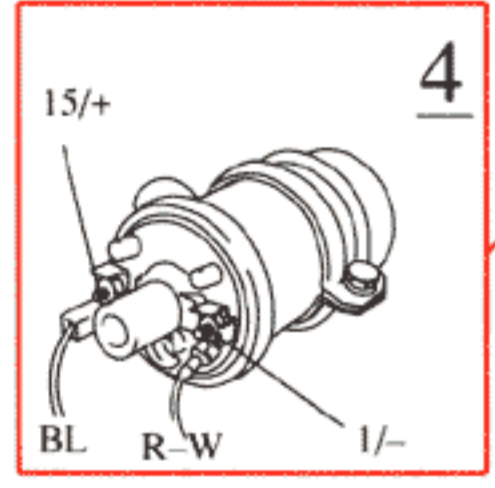

- 1 Battery
- 2 Ignition switch
- 4 Ignition coil
- 5 Distributor
- 6 Spark plug
- 11 Fuse box
- 29 Positive terminal
- 81 AC pressure sensor
- 84 Temperature sensor (B230K)
- 86 Tachometer
- 119 Fuel pump relay
- 156 Motor, electric cooling fan
- 198 Throttle switch

- 200 AC compressor solenoid
- 202 Climate control panel
- 217 Control unit LH 2.2
- 218 Knock sensor
- 224 Thermostat, electric cooling fan
- 232 Relay "hot-spot"
- 260 Control unit
- 267 Service socket
- 271 Fuel shut-off valve (solenoid)
- 272 Microswitch
- 293 Relay, idle speed compensation
- 419 Power stage

- A Connector, right A-post
- B Connector, left A-post
- C Connector, left suspension tower
- D Ground point, inlet manifold
- E Connector, left suspension tower