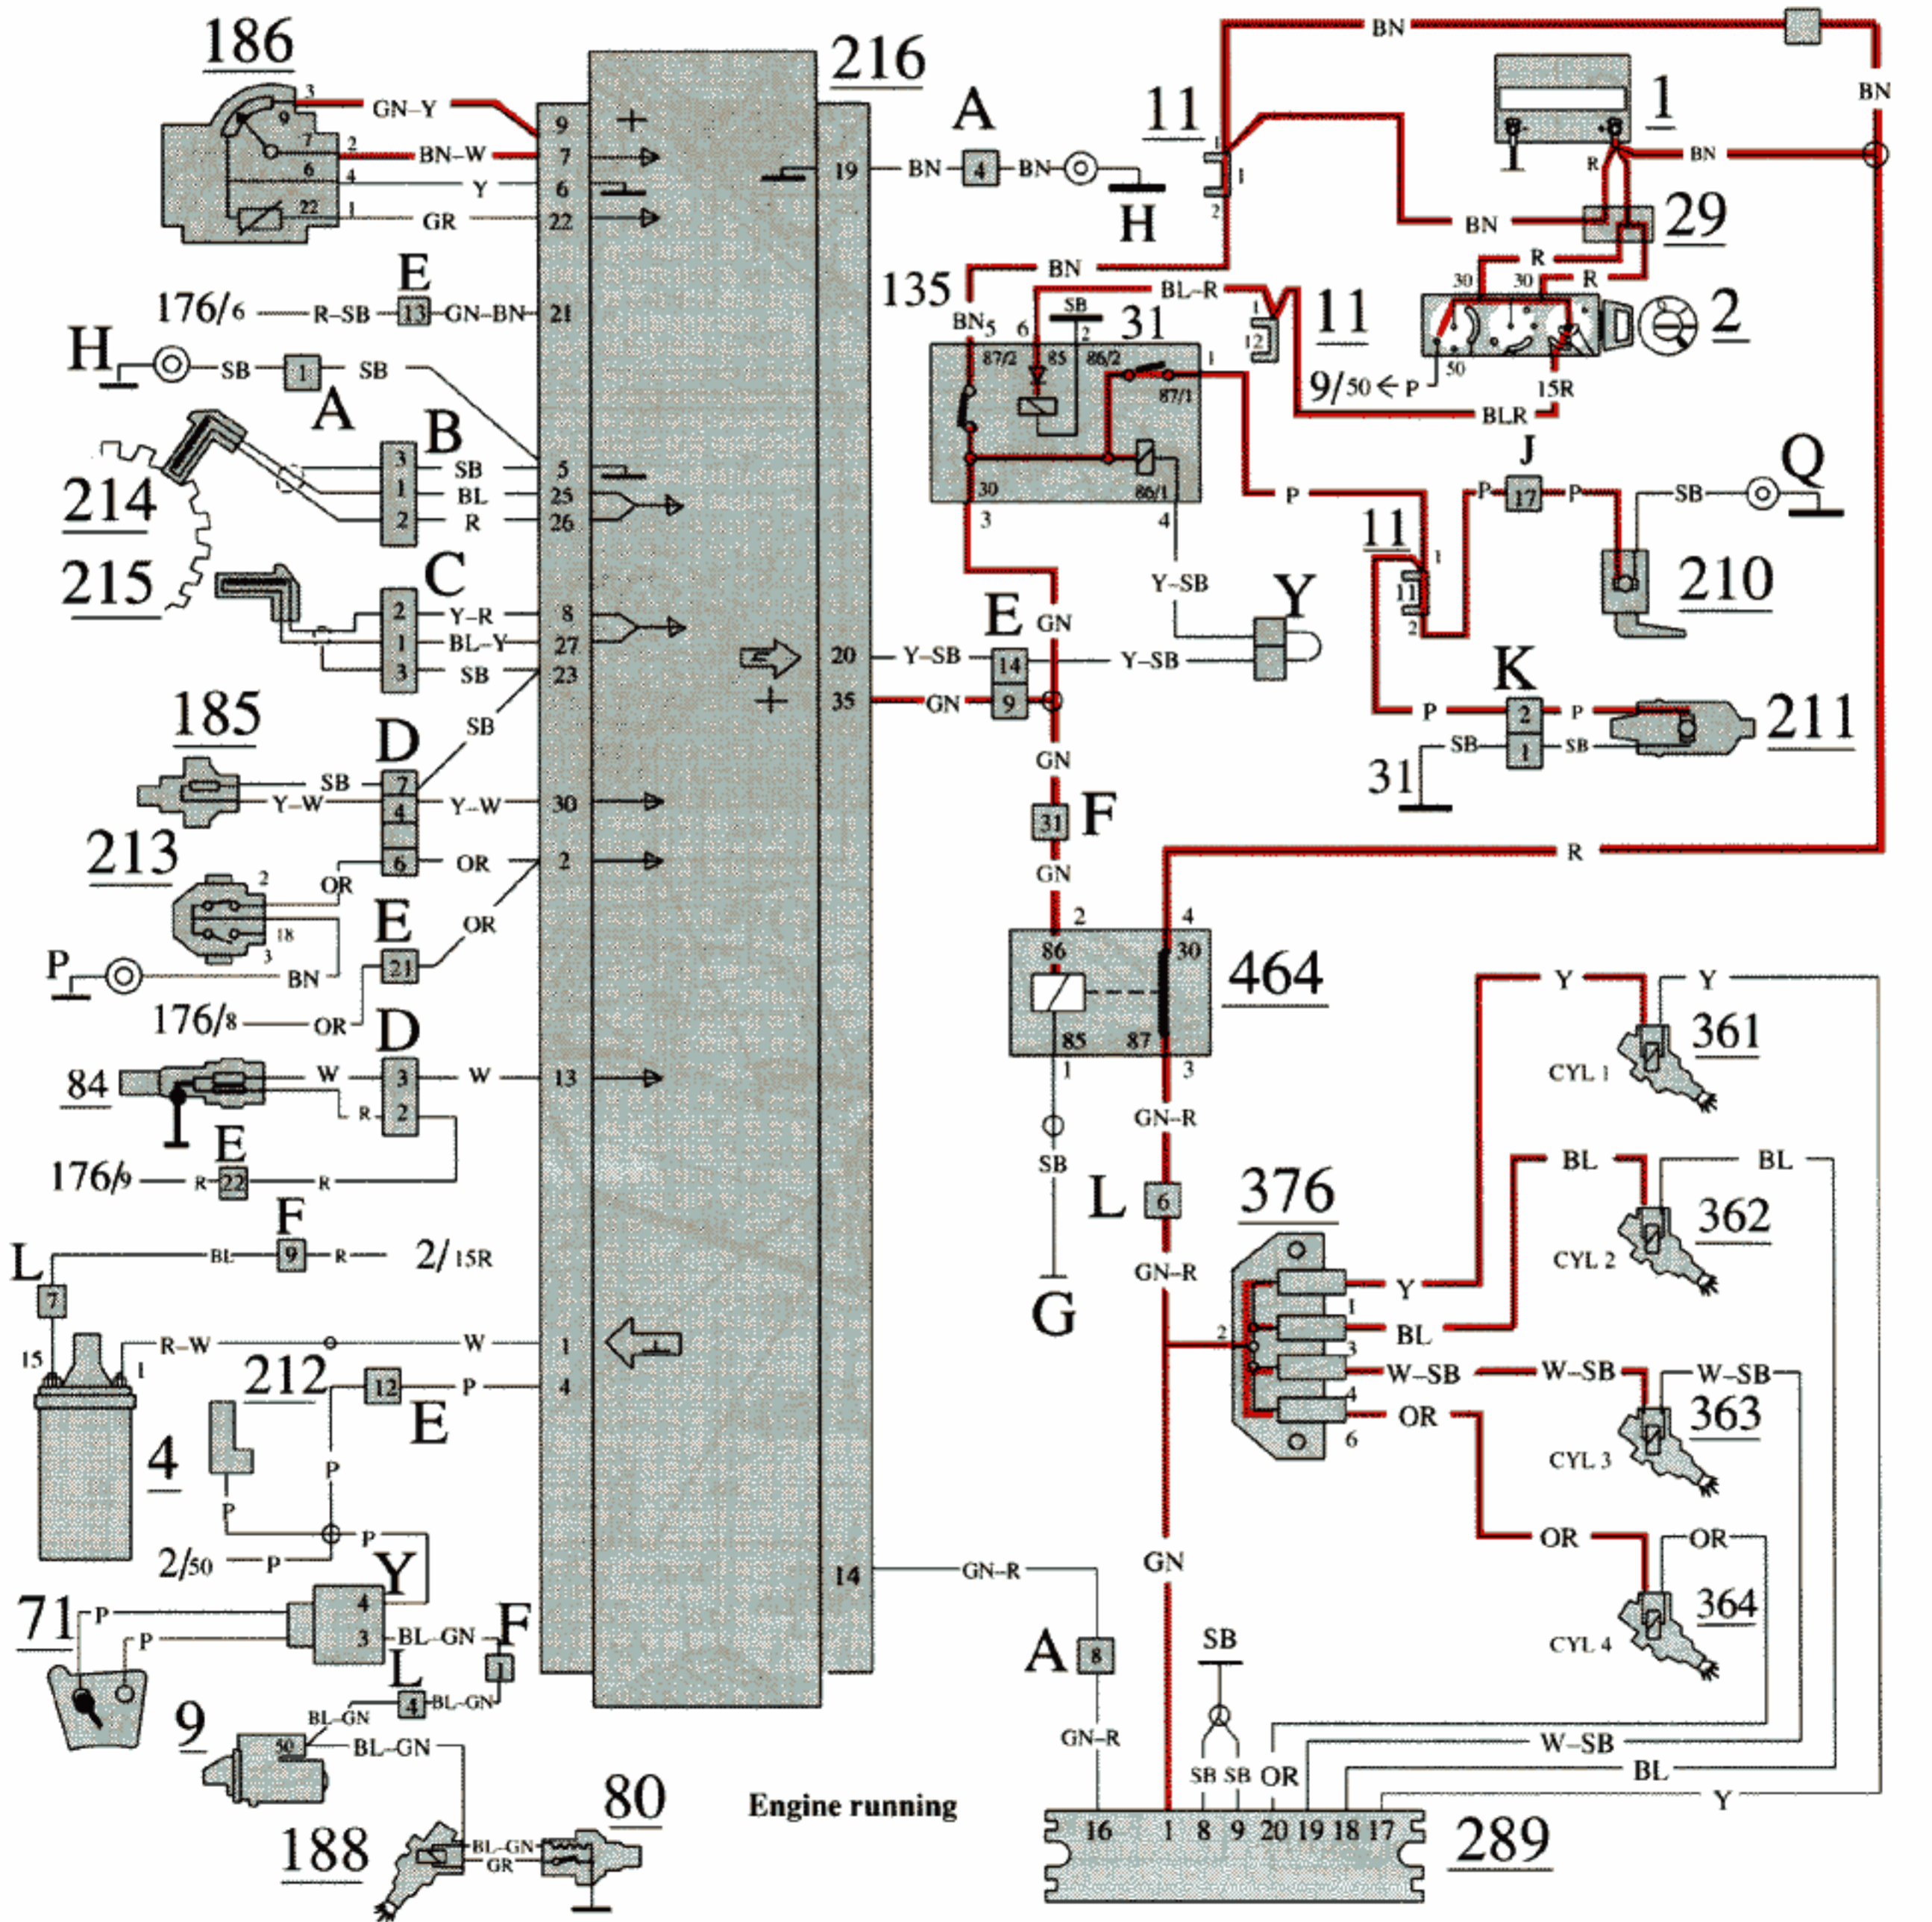

- 1 Battery
- 2 Ignition switch
- 4 Ignition coil
- 9 Starter motor
- 11 Fuse box
- 29 Positive terminal
- 31 Ground panel in electrical distribution unit
- 71 Start inhibitor switch
- 80 Thermal time switch
- 84 Coolant temperature sensor
- 135 Relay, Motronic
- 176 CIS control unit

- 185 Charge air temperature sensor
- 186 Air flow meter
- 188 Start injector
- 210 Tank pump
- 211 Fuel pump 6.5 A
- 212 Service socket for running starter motor
- 213 Throttle switch Motronic
- 214 Crankshaft position sensor
- 215 Engine speed sensor
- 216 Control unit Motronic
- 289 Power stage, Motronic
- 361-364 Injectors
- 376 Ballast resistor
- 464 Radio interference suppression

- A Connector, right wheel housing
- B Connector, bulkhead
- C Connector, bulkhead
- D Connector, right wheel housing
- E Connector, right A-post
- F Connector, left A-post
- G Ground point, left wing
- H Ground point on inlet manifold
- J Connector, left A-post
- K Connector, electrical distribution unit
- L Connector, left wheel housing
- P Ground point, right A-post
- Q Ground point in boot
- Y Connector, electrical distribution unit