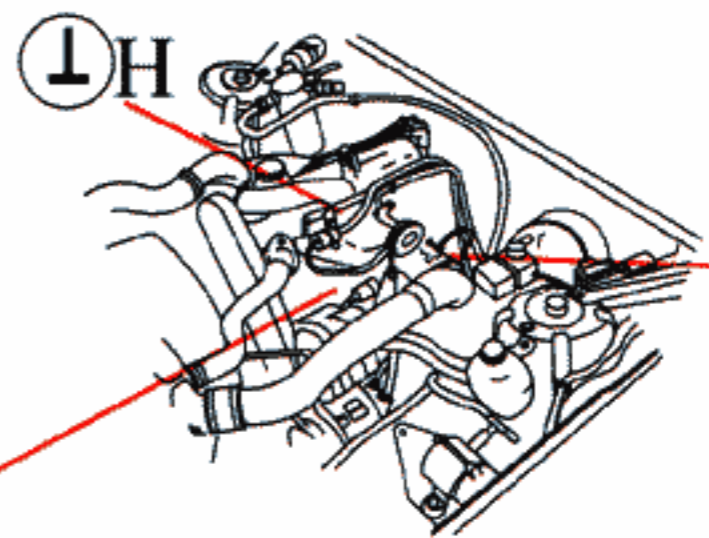

- 1 Battery
- 2 Ignition switch
- 4 Ignition coil
- 9 Starter motor
- 11 Fuse box
- 29 Positive terminal
- 31 Ground panel in electrical distribution unit
- 71 Start inhibitor switch
- 80 Thermal time switch
- 84 Coolant temperature sensor
- 135 Relay, Motronic
- 176 CIS control unit

- 185 Charge air temperature sensor
- 186 Air flow meter
- 188 Start injector
- 210 Tank pump
- 211 Fuel pump 6.5 A
- 212 Service socket for running starter motor
- 213 Throttle switch Motronic
- 214 Crankshaft position sensor
- 215 Engine speed sensor
- 216 Control unit Motronic
- 289 Power stage, Motronic
- 361-364 Injectors
- 376 Ballast resistor
- 464 Radio interference suppression

- A Connector, right wheel housing
- B Connector, bulkhead
- C Connector, bulkhead
- D Connector, right wheel housing
- E Connector, right A-post
- F Connector, left A-post
- G Ground point, left wing
- H Ground point on inlet manifold
- J Connector, left A-post
- K Connector, electrical distribution unit
- L Connector, left wheel housing
- P Ground point, right A-post
- Q Ground point in boot
- Y Connector, electrical distribution unit