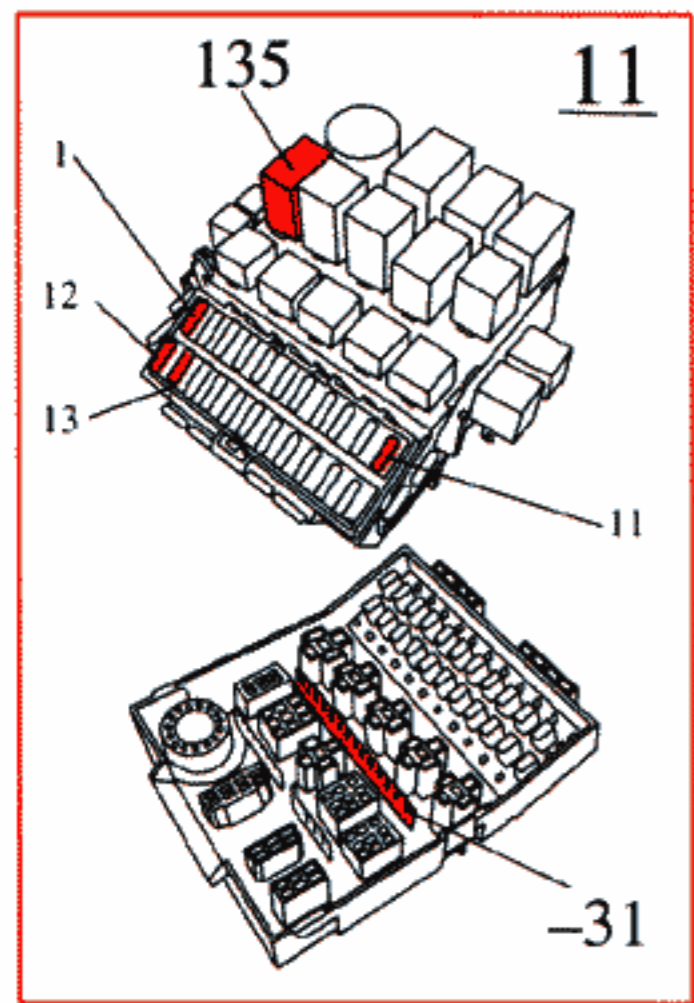

- 1 Battery
- 2 Ignition switch
- 4 Ignition coil
- 9 Starter motor
- 11 Fuse box
- 29 Positive terminal
- 31 Ground panel in electrical distribution unit
- 71 Start inhibitor switch
- 80 Thermal time switch
- 84 Coolant temperature sensor
- 135 Relay, Motronic
- 176 CIS control unit

- 185 Charge air temperature sensor
- 186 Air flow meter
- 188 Start injector
- 210 Tank pump
- 211 Fuel pump 6.5 A
- 212 Service socket for running starter motor
- 213 Throttle switch Motronic
- 214 Crankshaft position sensor
- 215 Engine speed sensor
- 216 Control unit Motronic
- 289 Power stage, Motronic
- 361-364 Injectors
- 376 Ballast resistor
- 464 Radio interference suppression

- A Connector, right wheel housing
- B Connector, bulkhead
- C Connector, bulkhead
- D Connector, right wheel housing
- E Connector, right A-post
- F Connector, left A-post
- G Ground point, left wing
- H Ground point on inlet manifold
- J Connector, left A-post
- K Connector, electrical distribution unit
- L Connector, left wheel housing
- P Ground point, right A-post
- Q Ground point in boot
- Y Connector, electrical distribution unit