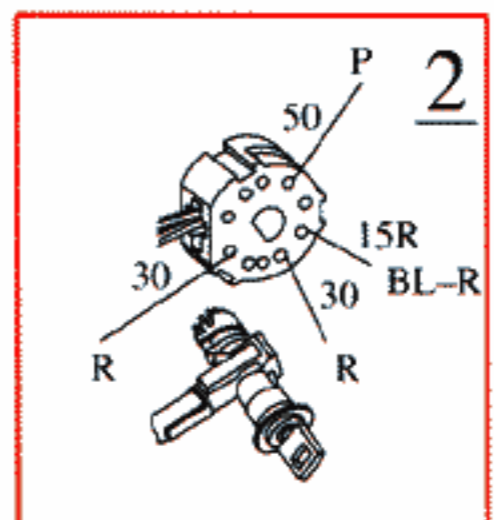

- 1 Battery
- 2 Ignition switch
- 4 Ignition coil
- 9 Starter motor
- 11 Fuse box
- 29 Positive terminal
- 31 Ground panel in electrical distribution unit
- 71 Start inhibitor switch
- 80 Thermal time switch
- 84 Coolant temperature sensor
- 135 Relay, Motronic
- 176 CIS control unit

- 185 Charge air temperature sensor
- 186 Air flow meter
- 188 Start injector
- 210 Tank pump
- 211 Fuel pump 6.5 A
- 212 Service socket for running starter motor
- 213 Throttle switch Motronic
- 214 Crankshaft position sensor
- 215 Engine speed sensor
- 216 Control unit Motronic
- 289 Power stage, Motronic
- 361-364 Injectors
- 376 Ballast resistor
- 464 Radio interference suppression

- A Connector, right wheel housing
- B Connector, bulkhead
- C Connector, bulkhead
- D Connector, right wheel housing
- E Connector, right A-post
- F Connector, left A-post
- G Ground point, left wing
- H Ground point on inlet manifold
- J Connector, left A-post
- K Connector, electrical distribution unit
- L Connector, left wheel housing
- P Ground point, right A-post
- Q Ground point in boot
- Y Connector, electrical distribution unit