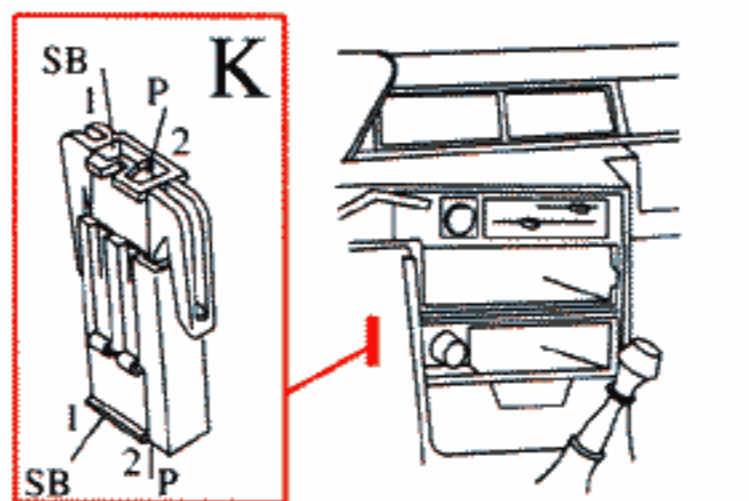

- 1 Battery
- 2 Ignition switch
- 4 Ignition coil
- 9 Starter motor
- 11 Fuse box
- 29 Positive terminal
- 31 Ground panel in electrical distribution unit
- 71 Start inhibitor switch
- 80 Thermal time switch
- 84 Coolant temperature sensor
- 135 Relay, Motronic
- 176 CIS control unit

- A Connector, right wheel housing
- B Connector, bulkhead
- C Connector, bulkhead
- D Connector, right wheel housing
- E Connector, right A-post
- F Connector, left A-post
- G Ground point, left wing
- H Ground point on inlet manifold
- J Connector, left A-post
- K Connector, electrical distribution unit
- L Connector, left wheel housing
- P Ground point, right A-post
- Q Ground point in boot
- Y Connector, electrical distribution unit