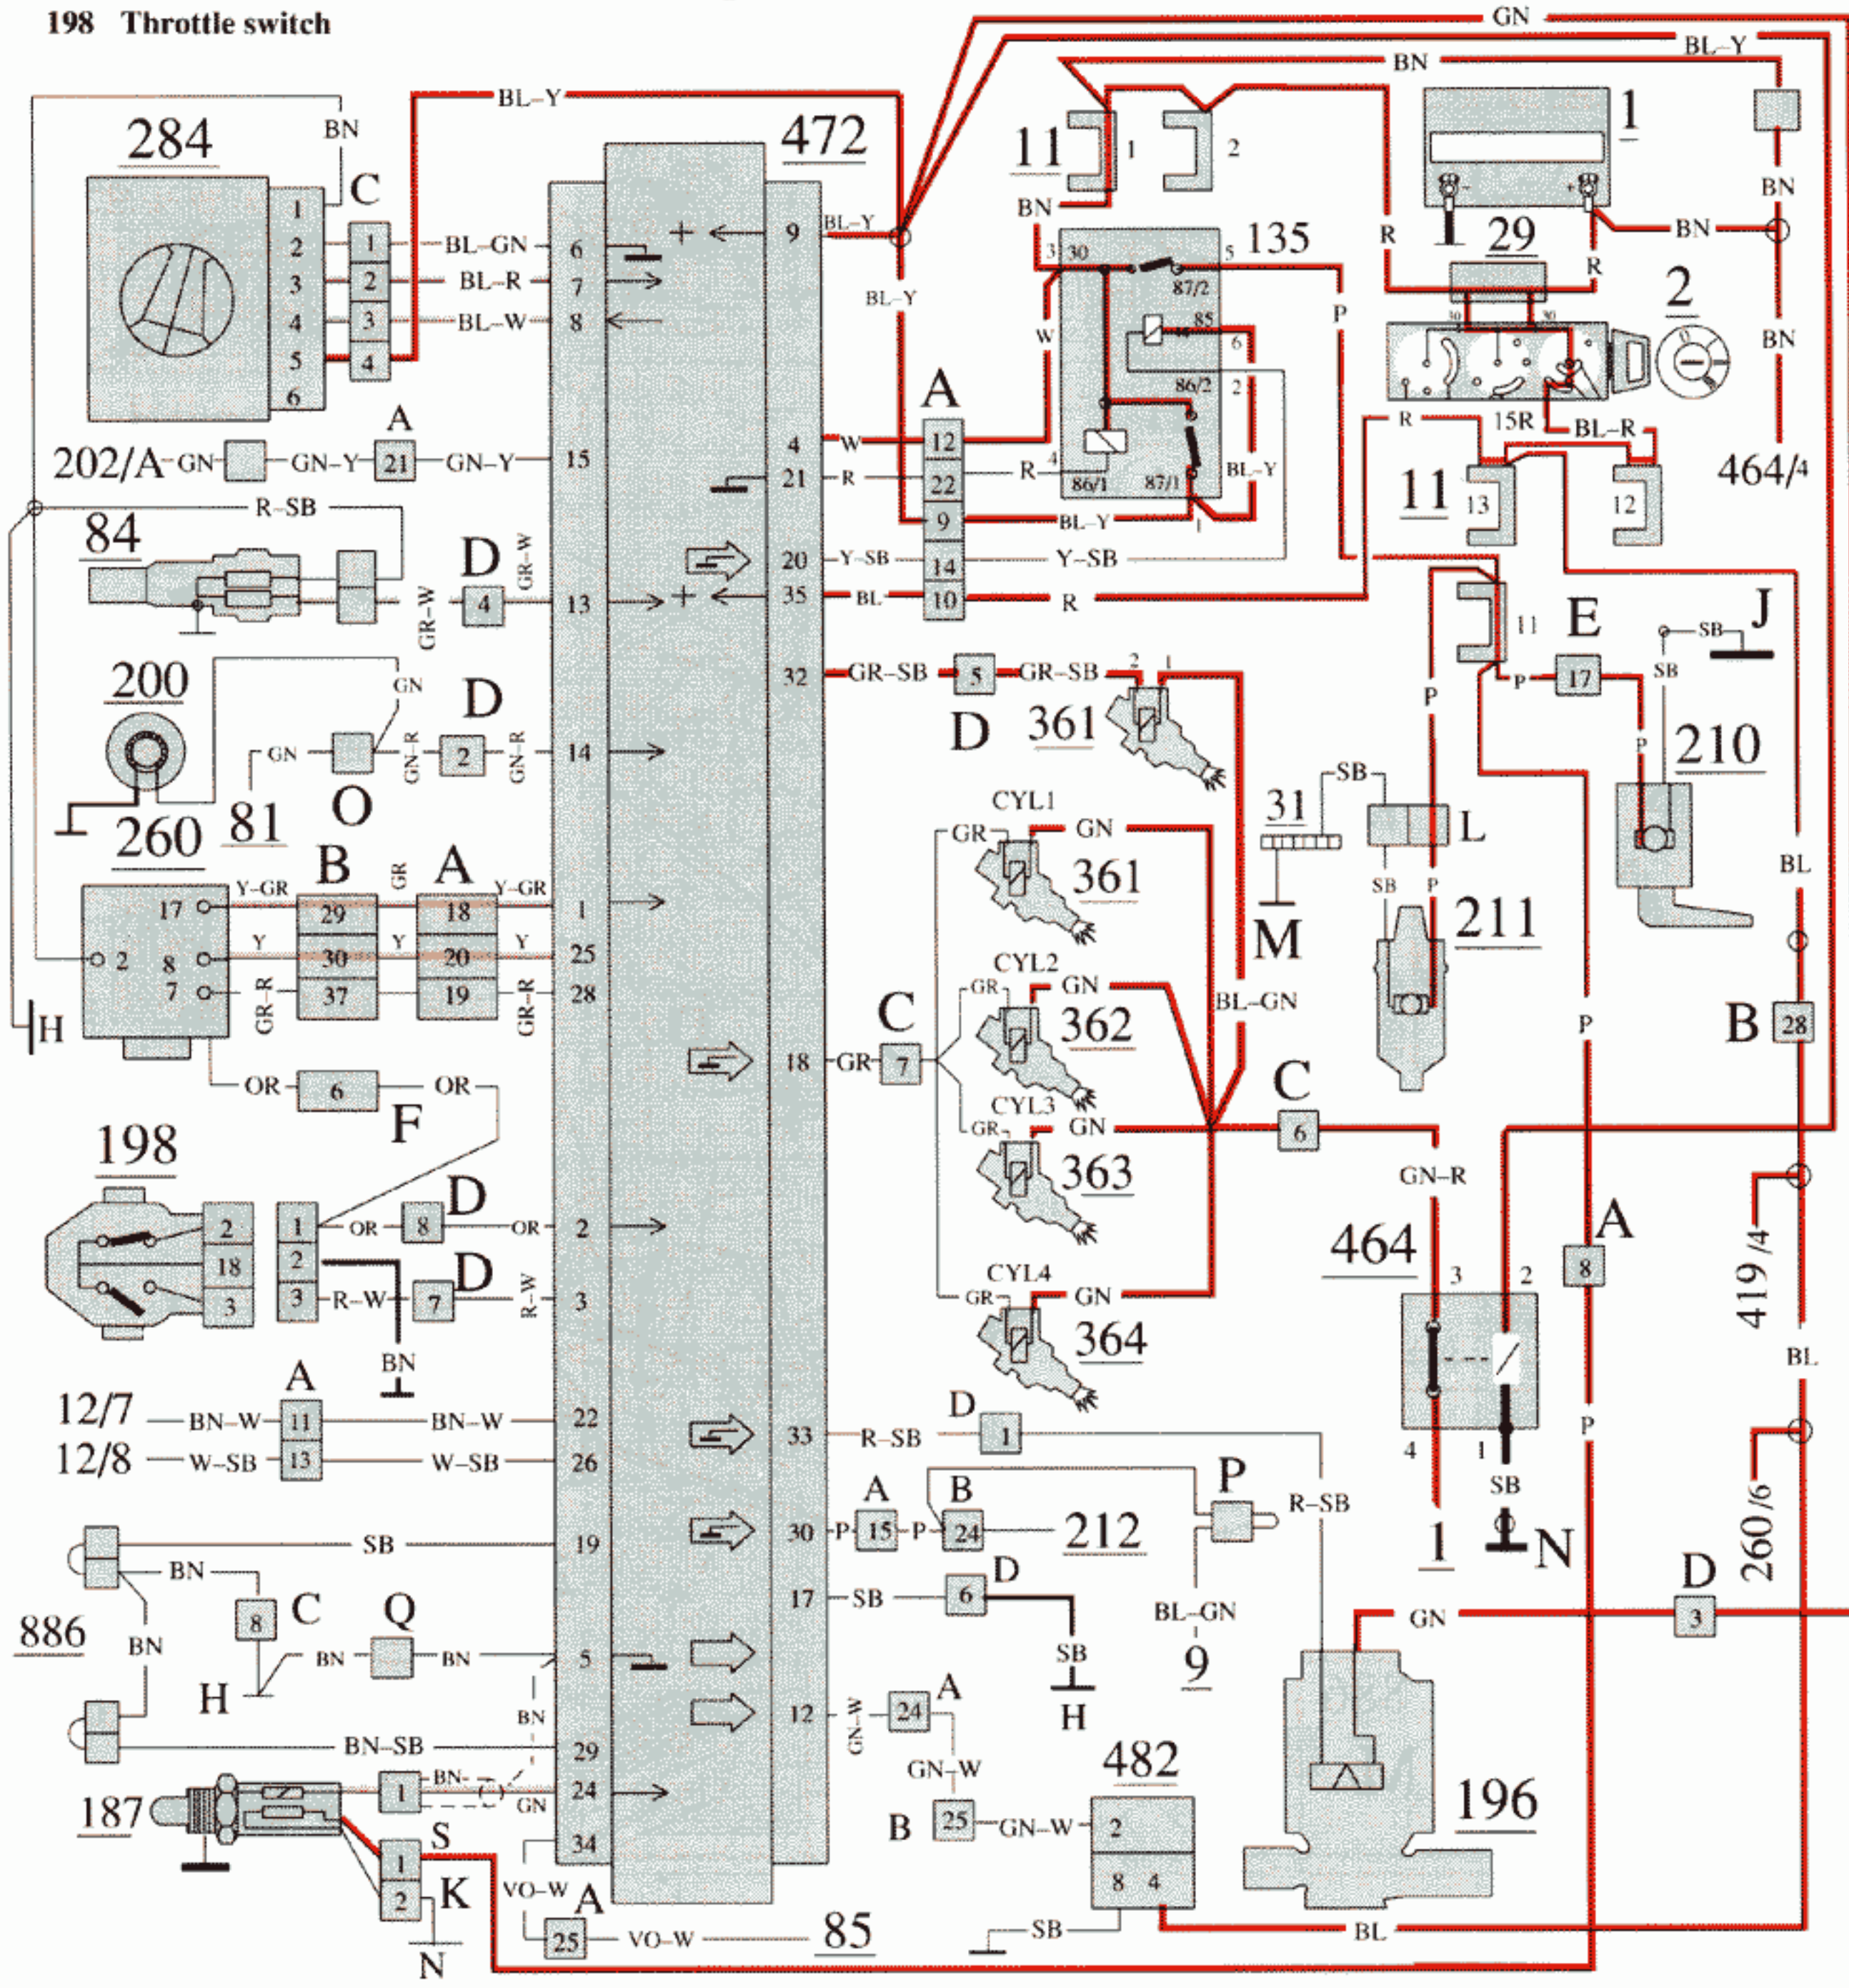

- 1 Battery
- 2 Ignition switch
- 9 Starter motor
- 11 Electrical distribution unit
- 29 Positive terminal
- 31 Ground point in electrical distribution unit
- 81 Pressure sensor, AC
- 84 Coolant temperature sensor
- 85 Speedometer
- 135 Relay, fuel injection
- 187 Lambda sond
- 188 Cold start valve
- 196 Air control valve
- 198 Throttle switch

- A Connector, right A-post
- B Connector, left A-post
- C Connector, right wheelhouse
- D Connector, right wheelhouse
- E Connector, left A-post
- F Connector, left wheelhouse
- H Ground point, inlet manifold
- J Ground point in boot
- K Connector on bulkhead
- L Connector, electrical distribution unit
- M Ground point, right A-post
- N Ground point, right wing
- O Connector in boot
- P Connector, electrical distributon unit
- Q 1 pole connector, right wheelhouse
- S Connector, bulkhead
- Soldered joint