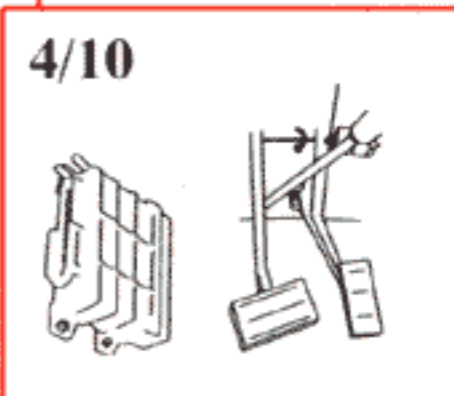

*) Connection to high output system (accessory)

List of Components

- 1/1 Battery
- 2/1 Headlight relay with bulb failure sensor
- 2/2 Foglight relay
- 2/3 Regulator DIM-DIP
- 2/4 Intermittent wiper relay, windshield wipers
- 2/5 Relay, seat belt reminder/ignition key warning
- 2/6 Overload relay 151
- 2/7 Central lock relay
- 2/8 Overdrive relay
- 2/10 Power unit ECC
- 2/11 Relay, engine cooling fan
- 2/12 Relay injectors
- 2/13 Relay fuel injection
- 2/14 Relay glowplug
- 2/15 Relay exhaust temperature sensor
- 2/16 Intermittent wiper relay, tailgate wiper
- 2/18 Transient protector ABS
- 2/38 Timer relay exhaust gas recirculation EGR
- 2/45 Relay P-shift lock
- 2/46 Relay ignition coil
- 2/48 Blocking relay A/C
- 3/1 Ignition lock
- 3/2 Light switch with rheostat
- 3/3 High and low beam switch
- 3/4 Cruise control operation
- 3/6 Hazard warning flasher switch
- 3/7 Foglight switch
- 3/8 Switch with timer relay, heated rear window/door mirrors
- 3/9 Brake light switch
- 3/10 Backup (reversing) light switch
- 3/12 Windshield wash/wipe switch
- 3/13 Rear window wash/wipe switch
- 3/14 Switch, lock button
- 3/15 Power window lift switch driver's door for driver's door
- 3/16 Power window lift switch driver's door for driver's side, rear
- 3/17 Power window lift switch driver's door for passenger's side front
- 3/18 Power window lift switch driver's door for passenger's side rear
- 3/19 Power window lift switch driver's side rear
- 3/20 Power window lift switch passenger's side front
- 3/21 Power window lift switch passenger's side rear
- 3/22 Switch for rear power window lifts
- 3/23 Switch for power window lifts, driver's side
- 3/24 Switch for power door mirror, passenger's side