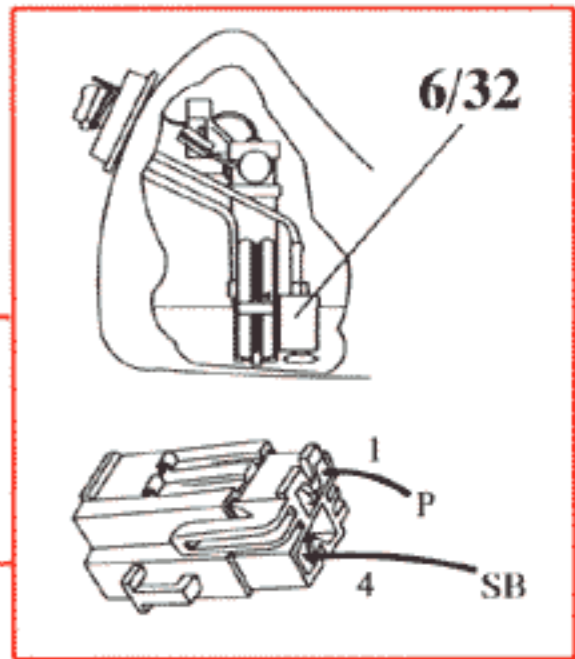

*) Connection to high output system (accessory)

List of Components

- 1/1 Battery
- 2/1 Headlight relay with bulb failure sensor
- 2/2 Foglight relay
- 2/3 Regulator DIM-DIP
- 2/4 Intermittent wiper relay, windshield wipers
- 2/5 Relay, seat belt reminder/ignition key warning
- 2/6 Overload relay 151
- 2/7 Central lock relay
- 2/8 Overdrive relay
- 2/10 Power unit ECC
- 2/11 Relay, engine cooling fan
- 2/12 Relay injectors
- 2/13 Relay fuel injection
- 2/14 Relay glowplug
- 2/15 Relay exhaust temperature sensor
- 2/16 Intermittent wiper relay, tailgate wiper
- 2/18 Transient protector ABS
- 2/38 Timer relay exhaust gas recirculation EGR
- 2/45 Relay P-shift lock
- 2/46 Relay ignition coil
- 2/48 Blocking relay A/C
- 3/1 Ignition lock
- 3/2 Light switch with rheostat
- 3/3 High and low beam switch
- 3/4 Cruise control operation
- 3/6 Hazard warning flasher switch
- 3/7 Foglight switch
- 3/8 Switch with timer relay, heated rear window/door mirrors
- 3/9 Brake light switch
- 3/10 Backup (reversing) light switch
- 3/12 Windshield wash/wipe switch
- 3/13 Rear window wash/wipe switch
- 3/14 Switch, lock button
- 3/15 Power window lift switch driver's door for driver's door
- 3/16 Power window lift switch driver's door for driver's side, rear
- 3/17 Power window lift switch driver's door for passenger's side front
- 3/18 Power window lift switch driver's door for passenger's side rear
- 3/19 Power window lift switch driver's side rear
- 3/20 Power window lift switch passenger's side front
- 3/21 Power window lift switch passenger's side rear
- 3/22 Switch for rear power window lifts
- 3/23 Switch for power window lifts, driver's side
- 3/24 Switch for power door mirror, passenger's side