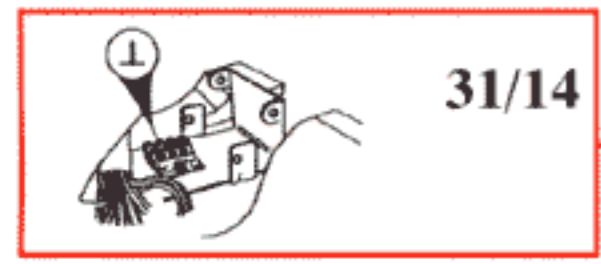

*) Connection to high output system (accessory)

List of Components

- 1/1 Battery
- 2/1 Headlight relay with bulb failure sensor
- 2/2 Foglight relay
- 2/3 Regulator DIM-DIP
- 2/4 Intermittent wiper relay, windshield wipers
- 2/5 Relay, seat belt reminder/ignition key warning
- 2/6 Overload relay 151
- 2/7 Central lock relay
- 2/8 Overdrive relay
- 2/10 Power unit ECC
- 2/11 Relay, engine cooling fan
- 2/12 Relay injectors
- 2/13 Relay fuel injection
- 2/14 Relay glowplug
- 2/15 Relay exhaust temperature sensor
- 2/16 Intermittent wiper relay, tailgate wiper
- 2/18 Transient protector ABS
- 2/38 Timer relay exhaust gas recirculation EGR
- 2/45 Relay P-shift lock
- 2/46 Relay ignition coil
- 2/48 Blocking relay A/C
- 3/1 Ignition lock
- 3/2 Light switch with rheostat
- 3/3 High and low beam switch
- 3/4 Cruise control operation
- 3/6 Hazard warning flasher switch
- 3/7 Foglight switch
- 3/8 Switch with timer relay, heated rear window/door mirrors
- 3/9 Brake light switch
- 3/10 Backup (reversing) light switch
- 3/12 Windshield wash/wipe switch
- 3/13 Rear window wash/wipe switch
- 3/14 Switch, lock button
- 3/15 Power window lift switch driver's door for driver's door
- 3/16 Power window lift switch driver's door for driver's side, rear
- 3/17 Power window lift switch driver's door for passenger's side front
- 3/18 Power window lift switch driver's door for passenger's side rear
- 3/19 Power window lift switch driver's side rear
- 3/20 Power window lift switch passenger's side front
- 3/21 Power window lift switch passenger's side rear
- 3/22 Switch for rear power window lifts
- 3/23 Switch for power window lifts, driver's side
- 3/24 Switch for power door mirror, passenger's side