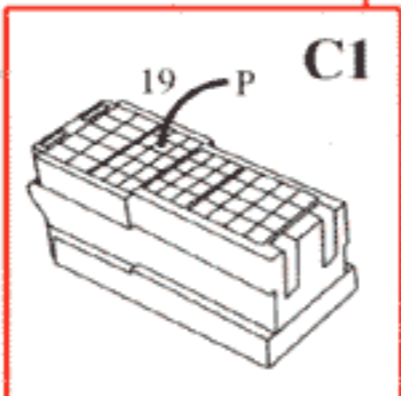

*) Connection to high output system (accessory)

List of Components

- 1/1 Battery
- 2/1 Headlight relay with bulb failure sensor
- 2/2 Foglight relay
- 2/3 Regulator DIM-DIP
- 2/4 Intermittent wiper relay, windshield wipers
- 2/5 Relay, seat belt reminder/ignition key warning
- 2/6 Overload relay 151
- 2/7 Central lock relay
- 2/8 Overdrive relay
- 2/10 Power unit ECC
- 2/11 Relay, engine cooling fan
- 2/12 Relay injectors
- 2/13 Relay fuel injection
- 2/14 Relay glowplug
- 2/15 Relay exhaust temperature sensor
- 2/16 Intermittent wiper relay, tailgate wiper
- 2/18 Transient protector ABS
- 2/38 Timer relay exhaust gas recirculation EGR
- 2/45 Relay P-shift lock
- 2/46 Relay ignition coil
- 2/48 Blocking relay A/C
- 3/1 Ignition lock
- 3/2 Light switch with rheostat
- 3/3 High and low beam switch
- 3/4 Cruise control operation
- 3/6 Hazard warning flasher switch
- 3/7 Foglight switch
- 3/8 Switch with timer relay, heated rear window/door mirrors
- 3/9 Brake light switch
- 3/10 Backup (reversing) light switch
- 3/12 Windshield wash/wipe switch
- 3/13 Rear window wash/wipe switch
- 3/14 Switch, lock button
- 3/15 Power window lift switch driver's door for driver's door
- 3/16 Power window lift switch driver's door for driver's side, rear
- 3/17 Power window lift switch driver's door for passenger's side front
- 3/18 Power window lift switch driver's door for passenger's side rear
- 3/19 Power window lift switch driver's side rear
- 3/20 Power window lift switch passenger's side front
- 3/21 Power window lift switch passenger's side rear
- 3/22 Switch for rear power window lifts
- 3/23 Switch for power window lifts, driver's side
- 3/24 Switch for power door mirror, passenger's side