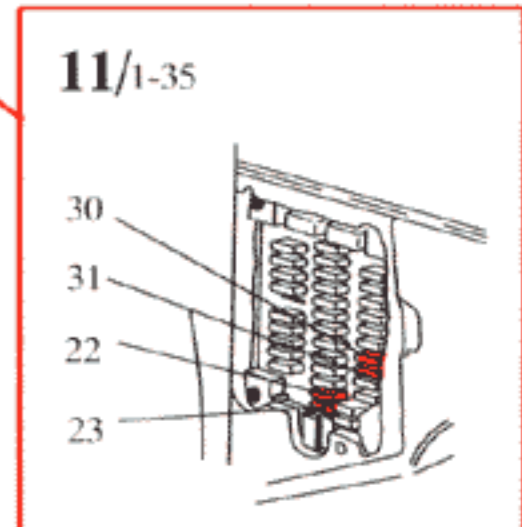

*) Connection to high output system (accessory)

List of Components

- 1/1 Battery
- 2/1 Headlight relay with bulb failure sensor
- 2/2 Foglight relay
- 2/3 Regulator DIM-DIP
- 2/4 Intermittent wiper relay, windshield wipers
- 2/5 Relay, seat belt reminder/ignition key warning
- 2/6 Overload relay 151
- 2/7 Central lock relay
- 2/8 Overdrive relay
- 2/10 Power unit ECC
- 2/11 Relay, engine cooling fan
- 2/12 Relay injectors
- 2/13 Relay fuel injection
- 2/14 Relay glowplug
- 2/15 Relay exhaust temperature sensor
- 2/16 Intermittent wiper relay, tailgate wiper
- 2/18 Transient protector ABS
- 2/38 Timer relay exhaust gas recirculation EGR
- 2/45 Relay P-shift lock
- 2/46 Relay ignition coil
- 2/48 Blocking relay A/C
- 3/1 Ignition lock
- 3/2 Light switch with rheostat
- 3/3 High and low beam switch
- 3/4 Cruise control operation
- 3/6 Hazard warning flasher switch
- 3/7 Foglight switch
- 3/8 Switch with timer relay, heated rear window/door mirrors
- 3/9 Brake light switch
- 3/10 Backup (reversing) light switch
- 3/12 Windshield wash/wipe switch
- 3/13 Rear window wash/wipe switch
- 3/14 Switch, lock button
- 3/15 Power window lift switch driver's door for driver's door
- 3/16 Power window lift switch driver's door for driver's side, rear
- 3/17 Power window lift switch driver's door for passenger's side front
- 3/18 Power window lift switch driver's door for passenger's side rear
- 3/19 Power window lift switch driver's side rear
- 3/20 Power window lift switch passenger's side front
- 3/21 Power window lift switch passenger's side rear
- 3/22 Switch for rear power window lifts
- 3/23 Switch for power window lifts, driver's side
- 3/24 Switch for power door mirror, passenger's side