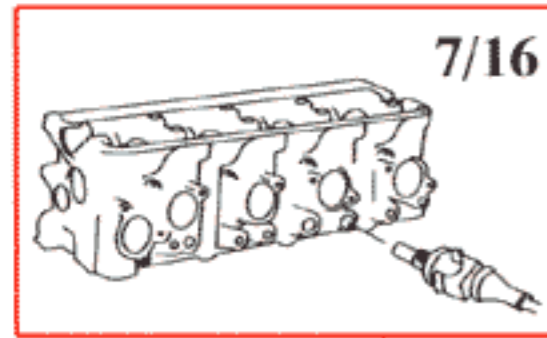

*) Connection to high output system (accessory)

List of Components

- 1/1 Battery
- 2/1 Headlight relay with bulb failure sensor
- 2/2 Foglight relay
- 2/3 Regulator DIM-DIP
- 2/4 Intermittent wiper relay, windshield wipers
- 2/5 Relay, seat belt reminder/ignition key warning
- 2/6 Overload relay 151
- 2/7 Central lock relay
- 2/8 Overdrive relay
- 2/10 Power unit ECC
- 2/11 Relay, engine cooling fan
- 2/12 Relay injectors
- 2/13 Relay fuel injection
- 2/14 Relay glowplug
- 2/15 Relay exhaust temperature sensor
- 2/16 Intermittent wiper relay, tailgate wiper
- 2/18 Transient protector ABS
- 2/38 Timer relay exhaust gas recirculation EGR
- 2/45 Relay P-shift lock
- 2/46 Relay ignition coil
- 2/48 Blocking relay A/C
- 3/1 Ignition lock
- 3/2 Light switch with rheostat
- 3/3 High and low beam switch
- 3/4 Cruise control operation
- 3/6 Hazard warning flasher switch
- 3/7 Foglight switch
- 3/8 Switch with timer relay, heated rear window/door mirrors
- 3/9 Brake light switch
- 3/10 Backup (reversing) light switch
- 3/12 Windshield wash/wipe switch
- 3/13 Rear window wash/wipe switch
- 3/14 Switch, lock button
- 3/15 Power window lift switch driver's door for driver's door
- 3/16 Power window lift switch driver's door for driver's side, rear
- 3/17 Power window lift switch driver's door for passenger's side front
- 3/18 Power window lift switch driver's door for passenger's side rear
- 3/19 Power window lift switch driver's side rear
- 3/20 Power window lift switch passenger's side front
- 3/21 Power window lift switch passenger's side rear
- 3/22 Switch for rear power window lifts
- 3/23 Switch for power window lifts, driver's side
- 3/24 Switch for power door mirror, passenger's side