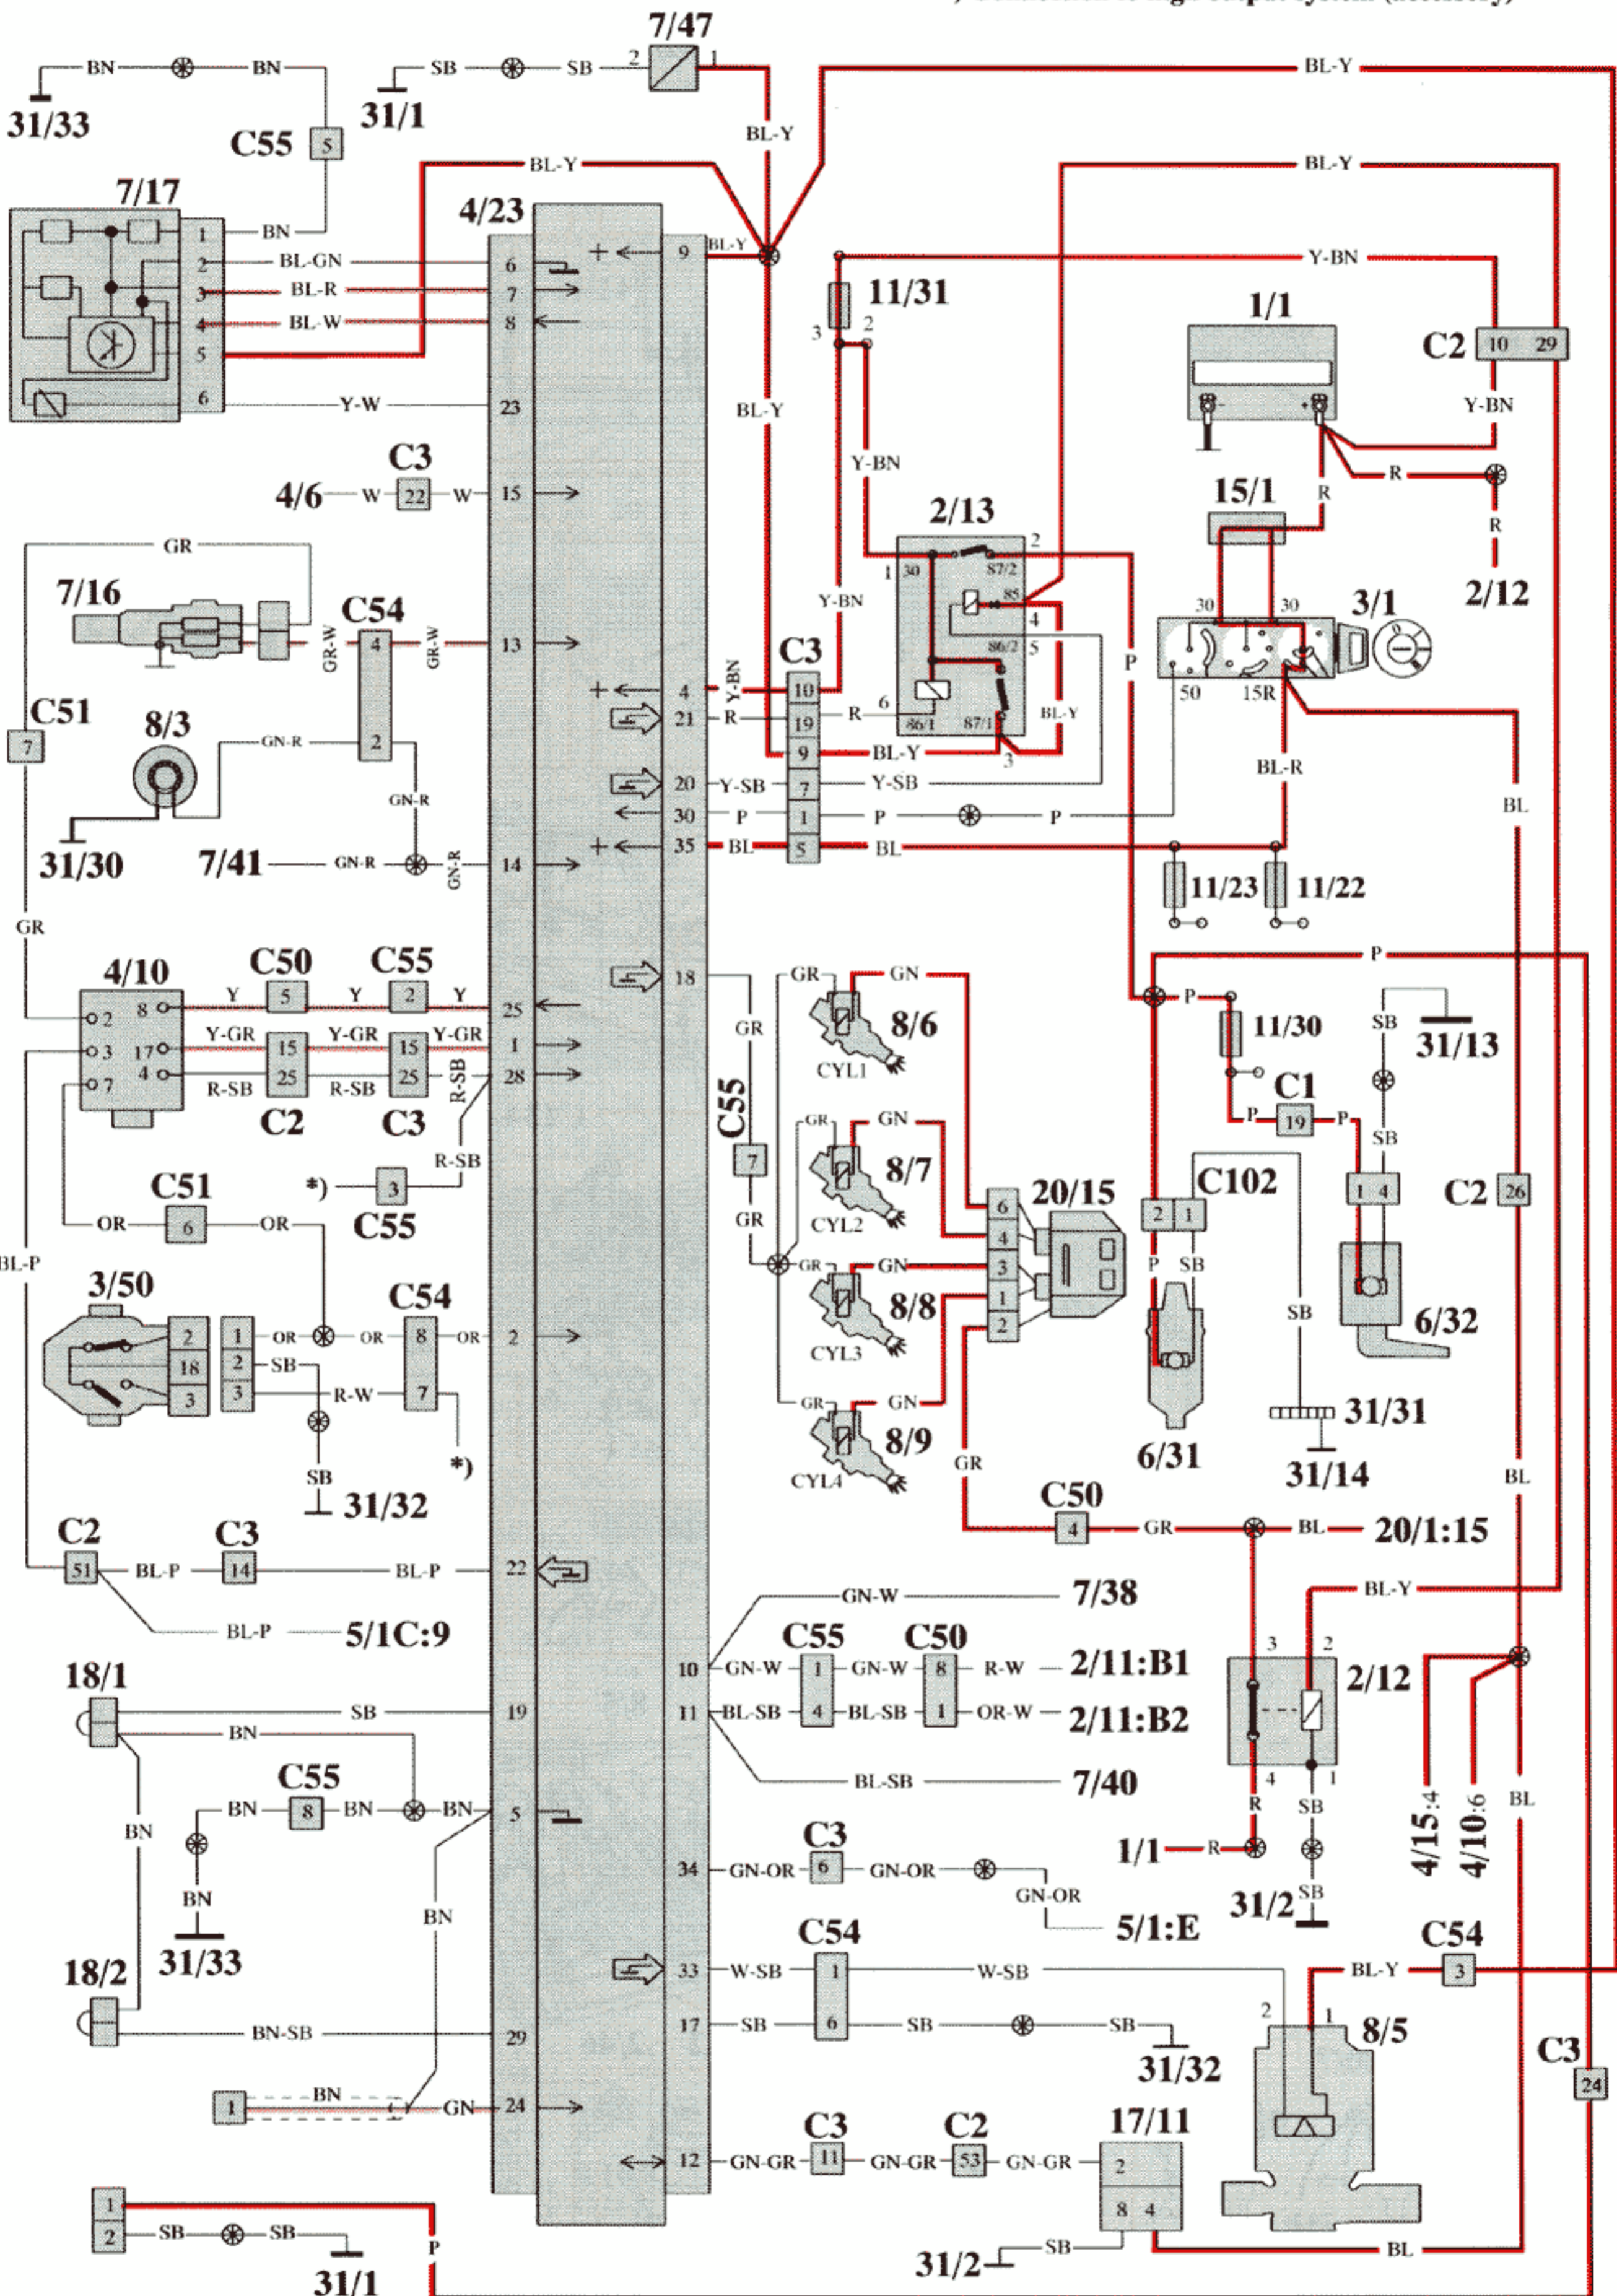

*) Connection to high output system (accessory)

List of Components

- 1/1 Battery
- 2/1 Headlight relay with bulb failure sensor
- 2/2 Foglight relay
- 2/3 Regulator DIM-DIP
- 2/4 Intermittent wiper relay, windshield wipers
- 2/5 Relay, seat belt reminder/ignition key warning
- 2/6 Overload relay 151
- 2/7 Central lock relay
- 2/8 Overdrive relay
- 2/10 Power unit ECC
- 2/11 Relay, engine cooling fan
- 2/12 Relay injectors
- 2/13 Relay fuel injection
- 2/14 Relay glowplug
- 2/15 Relay exhaust temperature sensor
- 2/16 Intermittent wiper relay, tailgate wiper
- 2/18 Transient protector ABS
- 2/38 Timer relay exhaust gas recirculation EGR
- 2/45 Relay P-shift lock
- 2/46 Relay ignition coil
- 2/48 Blocking relay A/C
- 3/1 Ignition lock
- 3/2 Light switch with rheostat
- 3/3 High and low beam switch
- 3/4 Cruise control operation
- 3/6 Hazard warning flasher switch
- 3/7 Foglight switch
- 3/8 Switch with timer relay, heated rear window/door mirrors
- 3/9 Brake light switch
- 3/10 Backup (reversing) light switch
- 3/12 Windshield wash/wipe switch
- 3/13 Rear window wash/wipe switch
- 3/14 Switch, lock button
- 3/15 Power window lift switch driver's door for driver's door
- 3/16 Power window lift switch driver's door for driver's side, rear
- 3/17 Power window lift switch driver's door for passenger's side front
- 3/18 Power window lift switch driver's door for passenger's side rear
- 3/19 Power window lift switch driver's side rear
- 3/20 Power window lift switch passenger's side front
- 3/21 Power window lift switch passenger's side rear
- 3/22 Switch for rear power window lifts
- 3/23 Switch for power window lifts, driver's side
- 3/24 Switch for power door mirror, passenger's side