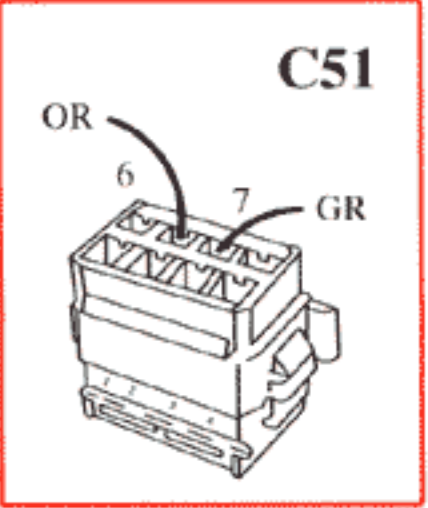

*) Connection to high output system (accessory)

List of Components

- 1/1 Battery
- 2/1 Headlight relay with bulb failure sensor
- 2/2 Foglight relay
- 2/3 Regulator DIM-DIP
- 2/4 Intermittent wiper relay, windshield wipers
- 2/5 Relay, seat belt reminder/ignition key warning
- 2/6 Overload relay 151
- 2/7 Central lock relay
- 2/8 Overdrive relay
- 2/10 Power unit ECC
- 2/11 Relay, engine cooling fan
- 2/12 Relay injectors
- 2/13 Relay fuel injection
- 2/14 Relay glowplug
- 2/15 Relay exhaust temperature sensor
- 2/16 Intermittent wiper relay, tailgate wiper
- 2/18 Transient protector ABS
- 2/38 Timer relay exhaust gas recirculation EGR
- 2/45 Relay P-shift lock
- 2/46 Relay ignition coil
- 2/48 Blocking relay A/C
- 3/1 Ignition lock
- 3/2 Light switch with rheostat
- 3/3 High and low beam switch
- 3/4 Cruise control operation
- 3/6 Hazard warning flasher switch
- 3/7 Foglight switch
- 3/8 Switch with timer relay, heated rear window/door mirrors
- 3/9 Brake light switch
- 3/10 Backup (reversing) light switch
- 3/12 Windshield wash/wipe switch
- 3/13 Rear window wash/wipe switch
- 3/14 Switch, lock button
- 3/15 Power window lift switch driver's door for driver's door
- 3/16 Power window lift switch driver's door for driver's side, rear
- 3/17 Power window lift switch driver's door for passenger's side front
- 3/18 Power window lift switch driver's door for passenger's side rear
- 3/19 Power window lift switch driver's side rear
- 3/20 Power window lift switch passenger's side front
- 3/21 Power window lift switch passenger's side rear
- 3/22 Switch for rear power window lifts
- 3/23 Switch for power window lifts, driver's side
- 3/24 Switch for power door mirror, passenger's side