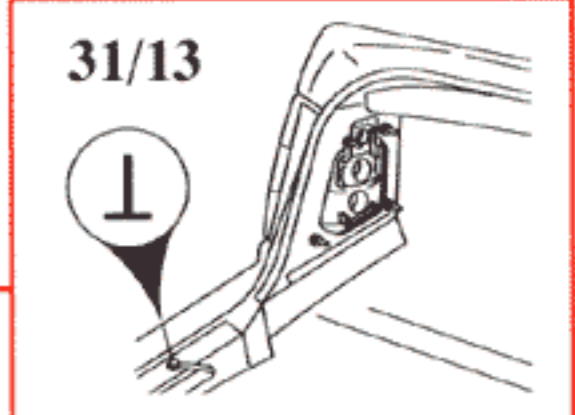

*) Connection to high output system (accessory)

List of Components

- 1/1 Battery
- 2/1 Headlight relay with bulb failure sensor
- 2/2 Foglight relay
- 2/3 Regulator DIM-DIP
- 2/4 Intermittent wiper relay, windshield wipers
- 2/5 Relay, seat belt reminder/ignition key warning
- 2/6 Overload relay 151
- 2/7 Central lock relay
- 2/8 Overdrive relay
- 2/10 Power unit ECC
- 2/11 Relay, engine cooling fan
- 2/12 Relay injectors
- 2/13 Relay fuel injection
- 2/14 Relay glowplug
- 2/15 Relay exhaust temperature sensor
- 2/16 Intermittent wiper relay, tailgate wiper
- 2/18 Transient protector ABS
- 2/38 Timer relay exhaust gas recirculation EGR
- 2/45 Relay P-shift lock
- 2/46 Relay ignition coil
- 2/48 Blocking relay A/C
- 3/1 Ignition lock
- 3/2 Light switch with rheostat
- 3/3 High and low beam switch
- 3/4 Cruise control operation
- 3/6 Hazard warning flasher switch
- 3/7 Foglight switch
- 3/8 Switch with timer relay, heated rear window/door mirrors
- 3/9 Brake light switch
- 3/10 Backup (reversing) light switch
- 3/12 Windshield wash/wipe switch
- 3/13 Rear window wash/wipe switch
- 3/14 Switch, lock button
- 3/15 Power window lift switch driver's door for driver's door
- 3/16 Power window lift switch driver's door for driver's side, rear
- 3/17 Power window lift switch driver's door for passenger's side front
- 3/18 Power window lift switch driver's door for passenger's side rear
- 3/19 Power window lift switch driver's side rear
- 3/20 Power window lift switch passenger's side front
- 3/21 Power window lift switch passenger's side rear
- 3/22 Switch for rear power window lifts
- 3/23 Switch for power window lifts, driver's side
- 3/24 Switch for power door mirror, passenger's side