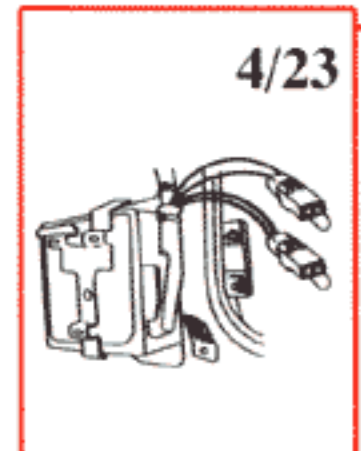

*) Connection to high output system (accessory)

List of Components

- 1/1 Battery
- 2/1 Headlight relay with bulb failure sensor
- 2/2 Foglight relay
- 2/3 Regulator DIM-DIP
- 2/4 Intermittent wiper relay, windshield wipers
- 2/5 Relay, seat belt reminder/ignition key warning
- 2/6 Overload relay 151
- 2/7 Central lock relay
- 2/8 Overdrive relay
- 2/10 Power unit ECC
- 2/11 Relay, engine cooling fan
- 2/12 Relay injectors
- 2/13 Relay fuel injection
- 2/14 Relay glowplug
- 2/15 Relay exhaust temperature sensor
- 2/16 Intermittent wiper relay, tailgate wiper
- 2/18 Transient protector ABS
- 2/38 Timer relay exhaust gas recirculation EGR
- 2/45 Relay P-shift lock
- 2/46 Relay ignition coil
- 2/48 Blocking relay A/C
- 3/1 Ignition lock
- 3/2 Light switch with rheostat
- 3/3 High and low beam switch
- 3/4 Cruise control operation
- 3/6 Hazard warning flasher switch
- 3/7 Foglight switch
- 3/8 Switch with timer relay, heated rear window/door mirrors
- 3/9 Brake light switch
- 3/10 Backup (reversing) light switch
- 3/12 Windshield wash/wipe switch
- 3/13 Rear window wash/wipe switch
- 3/14 Switch, lock button
- 3/15 Power window lift switch driver's door for driver's door
- 3/16 Power window lift switch driver's door for driver's side, rear
- 3/17 Power window lift switch driver's door for passenger's side front
- 3/18 Power window lift switch driver's door for passenger's side rear
- 3/19 Power window lift switch driver's side rear
- 3/20 Power window lift switch passenger's side front
- 3/21 Power window lift switch passenger's side rear
- 3/22 Switch for rear power window lifts
- 3/23 Switch for power window lifts, driver's side
- 3/24 Switch for power door mirror, passenger's side