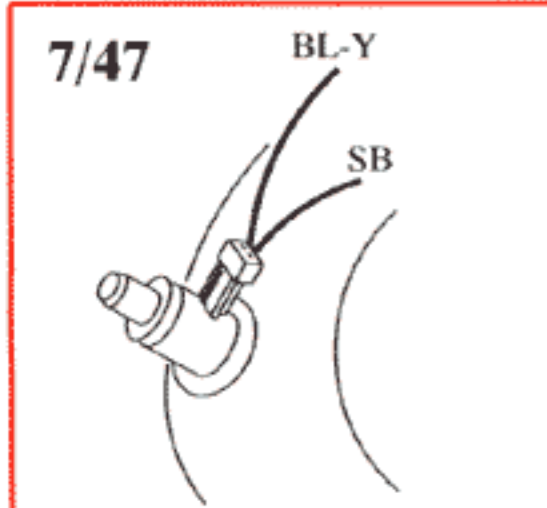

*) Connection to high output system (accessory)

List of Components

- 1/1 Battery
- 2/1 Headlight relay with bulb failure sensor
- 2/2 Foglight relay
- 2/3 Regulator DIM-DIP
- 2/4 Intermittent wiper relay, windshield wipers
- 2/5 Relay, seat belt reminder/ignition key warning
- 2/6 Overload relay 151
- 2/7 Central lock relay
- 2/8 Overdrive relay
- 2/10 Power unit ECC
- 2/11 Relay, engine cooling fan
- 2/12 Relay injectors
- 2/13 Relay fuel injection
- 2/14 Relay glowplug
- 2/15 Relay exhaust temperature sensor
- 2/16 Intermittent wiper relay, tailgate wiper
- 2/18 Transient protector ABS
- 2/38 Timer relay exhaust gas recirculation EGR
- 2/45 Relay P-shift lock
- 2/46 Relay ignition coil
- 2/48 Blocking relay A/C
- 3/1 Ignition lock
- 3/2 Light switch with rheostat
- 3/3 High and low beam switch
- 3/4 Cruise control operation
- 3/6 Hazard warning flasher switch
- 3/7 Foglight switch
- 3/8 Switch with timer relay, heated rear window/door mirrors
- 3/9 Brake light switch
- 3/10 Backup (reversing) light switch
- 3/12 Windshield wash/wipe switch
- 3/13 Rear window wash/wipe switch
- 3/14 Switch, lock button
- 3/15 Power window lift switch driver's door for driver's door
- 3/16 Power window lift switch driver's door for driver's side, rear
- 3/17 Power window lift switch driver's door for passenger's side front
- 3/18 Power window lift switch driver's door for passenger's side rear
- 3/19 Power window lift switch driver's side rear
- 3/20 Power window lift switch passenger's side front
- 3/21 Power window lift switch passenger's side rear
- 3/22 Switch for rear power window lifts
- 3/23 Switch for power window lifts, driver's side
- 3/24 Switch for power door mirror, passenger's side