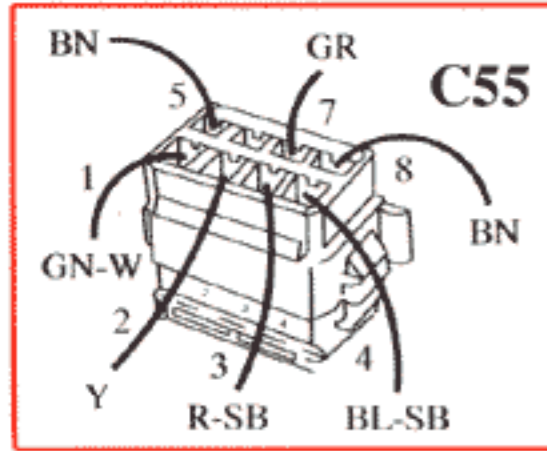

*) Connection to high output system (accessory)

List of Components

- 1/1 Battery
- 2/1 Headlight relay with bulb failure sensor
- 2/2 Foglight relay
- 2/3 Regulator DIM-DIP
- 2/4 Intermittent wiper relay, windshield wipers
- 2/5 Relay, seat belt reminder/ignition key warning
- 2/6 Overload relay 151
- 2/7 Central lock relay
- 2/8 Overdrive relay
- 2/10 Power unit ECC
- 2/11 Relay, engine cooling fan
- 2/12 Relay injectors
- 2/13 Relay fuel injection
- 2/14 Relay glowplug
- 2/15 Relay exhaust temperature sensor
- 2/16 Intermittent wiper relay, tailgate wiper
- 2/18 Transient protector ABS
- 2/38 Timer relay exhaust gas recirculation EGR
- 2/45 Relay P-shift lock
- 2/46 Relay ignition coil
- 2/48 Blocking relay A/C
- 3/1 Ignition lock
- 3/2 Light switch with rheostat
- 3/3 High and low beam switch
- 3/4 Cruise control operation
- 3/6 Hazard warning flasher switch
- 3/7 Foglight switch
- 3/8 Switch with timer relay, heated rear window/door mirrors
- 3/9 Brake light switch
- 3/10 Backup (reversing) light switch
- 3/12 Windshield wash/wipe switch
- 3/13 Rear window wash/wipe switch
- 3/14 Switch, lock button
- 3/15 Power window lift switch driver's door for driver's door
- 3/16 Power window lift switch driver's door for driver's side, rear
- 3/17 Power window lift switch driver's door for passenger's side front
- 3/18 Power window lift switch driver's door for passenger's side rear
- 3/19 Power window lift switch driver's side rear
- 3/20 Power window lift switch passenger's side front
- 3/21 Power window lift switch passenger's side rear
- 3/22 Switch for rear power window lifts
- 3/23 Switch for power window lifts, driver's side
- 3/24 Switch for power door mirror, passenger's side