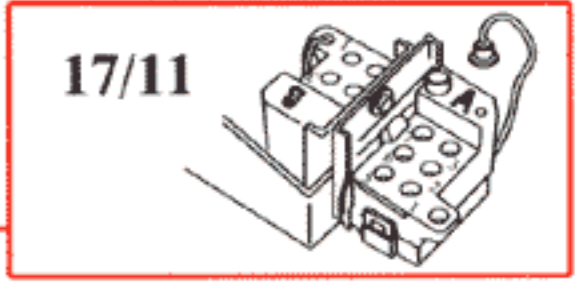

*) Connection to high output system (accessory)

List of Components

- 1/1 Battery
- 2/1 Headlight relay with bulb failure sensor
- 2/2 Foglight relay
- 2/3 Regulator DIM-DIP
- 2/4 Intermittent wiper relay, windshield wipers
- 2/5 Relay, seat belt reminder/ignition key warning
- 2/6 Overload relay 151
- 2/7 Central lock relay
- 2/8 Overdrive relay
- 2/10 Power unit ECC
- 2/11 Relay, engine cooling fan
- 2/12 Relay injectors
- 2/13 Relay fuel injection
- 2/14 Relay glowplug
- 2/15 Relay exhaust temperature sensor
- 2/16 Intermittent wiper relay, tailgate wiper
- 2/18 Transient protector ABS
- 2/38 Timer relay exhaust gas recirculation EGR
- 2/45 Relay P-shift lock
- 2/46 Relay ignition coil
- 2/48 Blocking relay A/C
- 3/1 Ignition lock
- 3/2 Light switch with rheostat
- 3/3 High and low beam switch
- 3/4 Cruise control operation
- 3/6 Hazard warning flasher switch
- 3/7 Foglight switch
- 3/8 Switch with timer relay, heated rear window/door mirrors
- 3/9 Brake light switch
- 3/10 Backup (reversing) light switch
- 3/12 Windshield wash/wipe switch
- 3/13 Rear window wash/wipe switch
- 3/14 Switch, lock button
- 3/15 Power window lift switch driver's door for driver's door
- 3/16 Power window lift switch driver's door for driver's side, rear
- 3/17 Power window lift switch driver's door for passenger's side front
- 3/18 Power window lift switch driver's door for passenger's side rear
- 3/19 Power window lift switch driver's side rear
- 3/20 Power window lift switch passenger's side front
- 3/21 Power window lift switch passenger's side rear
- 3/22 Switch for rear power window lifts
- 3/23 Switch for power window lifts, driver's side
- 3/24 Switch for power door mirror, passenger's side