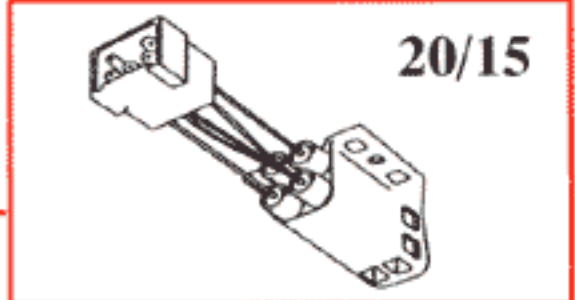

*) Connection to high output system (accessory)

List of Components

- 1/1 Battery
- 2/1 Headlight relay with bulb failure sensor
- 2/2 Foglight relay
- 2/3 Regulator DIM-DIP
- 2/4 Intermittent wiper relay, windshield wipers
- 2/5 Relay, seat belt reminder/ignition key warning
- 2/6 Overload relay 151
- 2/7 Central lock relay
- 2/8 Overdrive relay
- 2/10 Power unit ECC
- 2/11 Relay, engine cooling fan
- 2/12 Relay injectors
- 2/13 Relay fuel injection
- 2/14 Relay glowplug
- 2/15 Relay exhaust temperature sensor
- 2/16 Intermittent wiper relay, tailgate wiper
- 2/18 Transient protector ABS
- 2/38 Timer relay exhaust gas recirculation EGR
- 2/45 Relay P-shift lock
- 2/46 Relay ignition coil
- 2/48 Blocking relay A/C
- 3/1 Ignition lock
- 3/2 Light switch with rheostat
- 3/3 High and low beam switch
- 3/4 Cruise control operation
- 3/6 Hazard warning flasher switch
- 3/7 Foglight switch
- 3/8 Switch with timer relay, heated rear window/door mirrors
- 3/9 Brake light switch
- 3/10 Backup (reversing) light switch
- 3/12 Windshield wash/wipe switch
- 3/13 Rear window wash/wipe switch
- 3/14 Switch, lock button
- 3/15 Power window lift switch driver's door for driver's door
- 3/16 Power window lift switch driver's door for driver's side, rear
- 3/17 Power window lift switch driver's door for passenger's side front
- 3/18 Power window lift switch driver's door for passenger's side rear
- 3/19 Power window lift switch driver's side rear
- 3/20 Power window lift switch passenger's side front
- 3/21 Power window lift switch passenger's side rear
- 3/22 Switch for rear power window lifts
- 3/23 Switch for power window lifts, driver's side
- 3/24 Switch for power door mirror, passenger's side