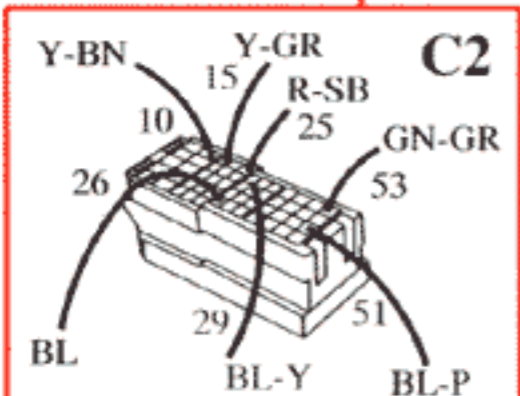

*) Connection to high output system (accessory)

List of Components

- 1/1 Battery
- 2/1 Headlight relay with bulb failure sensor
- 2/2 Foglight relay
- 2/3 Regulator DIM-DIP
- 2/4 Intermittent wiper relay, windshield wipers
- 2/5 Relay, seat belt reminder/ignition key warning
- 2/6 Overload relay 151
- 2/7 Central lock relay
- 2/8 Overdrive relay
- 2/10 Power unit ECC
- 2/11 Relay, engine cooling fan
- 2/12 Relay injectors
- 2/13 Relay fuel injection
- 2/14 Relay glowplug
- 2/15 Relay exhaust temperature sensor
- 2/16 Intermittent wiper relay, tailgate wiper
- 2/18 Transient protector ABS
- 2/38 Timer relay exhaust gas recirculation EGR
- 2/45 Relay P-shift lock
- 2/46 Relay ignition coil
- 2/48 Blocking relay A/C
- 3/1 Ignition lock
- 3/2 Light switch with rheostat
- 3/3 High and low beam switch
- 3/4 Cruise control operation
- 3/6 Hazard warning flasher switch
- 3/7 Foglight switch
- 3/8 Switch with timer relay, heated rear window/door mirrors
- 3/9 Brake light switch
- 3/10 Backup (reversing) light switch
- 3/12 Windshield wash/wipe switch
- 3/13 Rear window wash/wipe switch
- 3/14 Switch, lock button
- 3/15 Power window lift switch driver's door for driver's door
- 3/16 Power window lift switch driver's door for driver's side, rear
- 3/17 Power window lift switch driver's door for passenger's side front
- 3/18 Power window lift switch driver's door for passenger's side rear
- 3/19 Power window lift switch driver's side rear
- 3/20 Power window lift switch passenger's side front
- 3/21 Power window lift switch passenger's side rear
- 3/22 Switch for rear power window lifts
- 3/23 Switch for power window lifts, driver's side
- 3/24 Switch for power door mirror, passenger's side