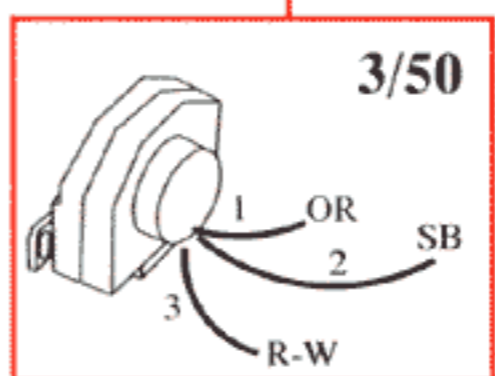

*) Connection to high output system (accessory)

List of Components

- 1/1 Battery
- 2/1 Headlight relay with bulb failure sensor
- 2/2 Foglight relay
- 2/3 Regulator DIM-DIP
- 2/4 Intermittent wiper relay, windshield wipers
- 2/5 Relay, seat belt reminder/ignition key warning
- 2/6 Overload relay 151
- 2/7 Central lock relay
- 2/8 Overdrive relay
- 2/10 Power unit ECC
- 2/11 Relay, engine cooling fan
- 2/12 Relay injectors
- 2/13 Relay fuel injection
- 2/14 Relay glowplug
- 2/15 Relay exhaust temperature sensor
- 2/16 Intermittent wiper relay, tailgate wiper
- 2/18 Transient protector ABS
- 2/38 Timer relay exhaust gas recirculation EGR
- 2/45 Relay P-shift lock
- 2/46 Relay ignition coil
- 2/48 Blocking relay A/C
- 3/1 Ignition lock
- 3/2 Light switch with rheostat
- 3/3 High and low beam switch
- 3/4 Cruise control operation
- 3/6 Hazard warning flasher switch
- 3/7 Foglight switch
- 3/8 Switch with timer relay, heated rear window/door mirrors
- 3/9 Brake light switch
- 3/10 Backup (reversing) light switch
- 3/12 Windshield wash/wipe switch
- 3/13 Rear window wash/wipe switch
- 3/14 Switch, lock button
- 3/15 Power window lift switch driver's door for driver's door
- 3/16 Power window lift switch driver's door for driver's side, rear
- 3/17 Power window lift switch driver's door for passenger's side front
- 3/18 Power window lift switch driver's door for passenger's side rear
- 3/19 Power window lift switch driver's side rear
- 3/20 Power window lift switch passenger's side front
- 3/21 Power window lift switch passenger's side rear
- 3/22 Switch for rear power window lifts
- 3/23 Switch for power window lifts, driver's side
- 3/24 Switch for power door mirror, passenger's side