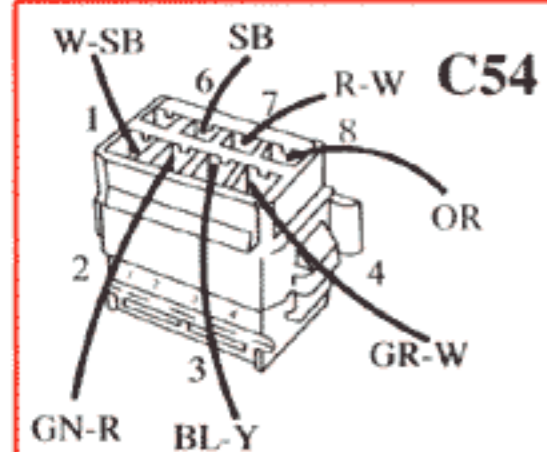

*) Connection to high output system (accessory)

List of Components

- 1/1 Battery
- 2/1 Headlight relay with bulb failure sensor
- 2/2 Foglight relay
- 2/3 Regulator DIM-DIP
- 2/4 Intermittent wiper relay, windshield wipers
- 2/5 Relay, seat belt reminder/ignition key warning
- 2/6 Overload relay 151
- 2/7 Central lock relay
- 2/8 Overdrive relay
- 2/10 Power unit ECC
- 2/11 Relay, engine cooling fan
- 2/12 Relay injectors
- 2/13 Relay fuel injection
- 2/14 Relay glowplug
- 2/15 Relay exhaust temperature sensor
- 2/16 Intermittent wiper relay, tailgate wiper
- 2/18 Transient protector ABS
- 2/38 Timer relay exhaust gas recirculation EGR
- 2/45 Relay P-shift lock
- 2/46 Relay ignition coil
- 2/48 Blocking relay A/C
- 3/1 Ignition lock
- 3/2 Light switch with rheostat
- 3/3 High and low beam switch
- 3/4 Cruise control operation
- 3/6 Hazard warning flasher switch
- 3/7 Foglight switch
- 3/8 Switch with timer relay, heated rear window/door mirrors
- 3/9 Brake light switch
- 3/10 Backup (reversing) light switch
- 3/12 Windshield wash/wipe switch
- 3/13 Rear window wash/wipe switch
- 3/14 Switch, lock button
- 3/15 Power window lift switch driver's door for driver's door
- 3/16 Power window lift switch driver's door for driver's side, rear
- 3/17 Power window lift switch driver's door for passenger's side front
- 3/18 Power window lift switch driver's door for passenger's side rear
- 3/19 Power window lift switch driver's side rear
- 3/20 Power window lift switch passenger's side front
- 3/21 Power window lift switch passenger's side rear
- 3/22 Switch for rear power window lifts
- 3/23 Switch for power window lifts, driver's side
- 3/24 Switch for power door mirror, passenger's side