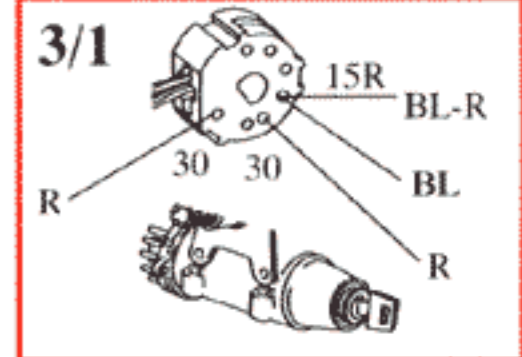

*) Connection to high output system (accessory)

List of Components

- 1/1 Battery
- 2/1 Headlight relay with bulb failure sensor
- 2/2 Foglight relay
- 2/3 Regulator DIM-DIP
- 2/4 Intermittent wiper relay, windshield wipers
- 2/5 Relay, seat belt reminder/ignition key warning
- 2/6 Overload relay 151
- 2/7 Central lock relay
- 2/8 Overdrive relay
- 2/10 Power unit ECC
- 2/11 Relay, engine cooling fan
- 2/12 Relay injectors
- 2/13 Relay fuel injection
- 2/14 Relay glowplug
- 2/15 Relay exhaust temperature sensor
- 2/16 Intermittent wiper relay, tailgate wiper
- 2/18 Transient protector ABS
- 2/38 Timer relay exhaust gas recirculation EGR
- 2/45 Relay P-shift lock
- 2/46 Relay ignition coil
- 2/48 Blocking relay A/C
- 3/1 Ignition lock
- 3/2 Light switch with rheostat
- 3/3 High and low beam switch
- 3/4 Cruise control operation
- 3/6 Hazard warning flasher switch
- 3/7 Foglight switch
- 3/8 Switch with timer relay, heated rear window/door mirrors
- 3/9 Brake light switch
- 3/10 Backup (reversing) light switch
- 3/12 Windshield wash/wipe switch
- 3/13 Rear window wash/wipe switch
- 3/14 Switch, lock button
- 3/15 Power window lift switch driver's door for driver's door
- 3/16 Power window lift switch driver's door for driver's side, rear
- 3/17 Power window lift switch driver's door for passenger's side front
- 3/18 Power window lift switch driver's door for passenger's side rear
- 3/19 Power window lift switch driver's side rear
- 3/20 Power window lift switch passenger's side front
- 3/21 Power window lift switch passenger's side rear
- 3/22 Switch for rear power window lifts
- 3/23 Switch for power window lifts, driver's side
- 3/24 Switch for power door mirror, passenger's side