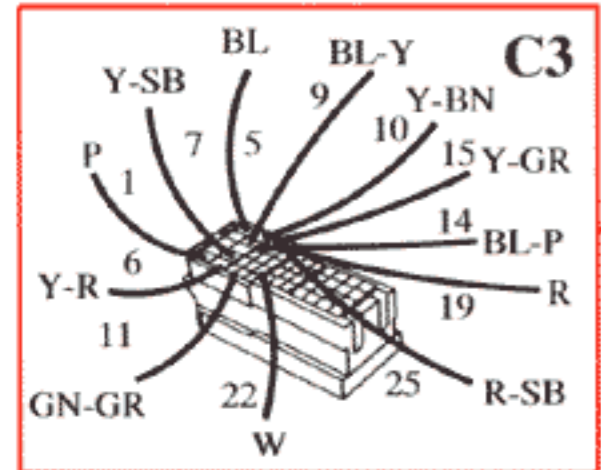

*) Connection to high output system (accessory)

List of Components

- 1/1 Battery
- 2/1 Headlight relay with bulb failure sensor
- 2/2 Foglight relay
- 2/3 Regulator DIM-DIP
- 2/4 Intermittent wiper relay, windshield wipers
- 2/5 Relay, seat belt reminder/ignition key warning
- 2/6 Overload relay 151
- 2/7 Central lock relay
- 2/8 Overdrive relay
- 2/10 Power unit ECC
- 2/11 Relay, engine cooling fan
- 2/12 Relay injectors
- 2/13 Relay fuel injection
- 2/14 Relay glowplug
- 2/15 Relay exhaust temperature sensor
- 2/16 Intermittent wiper relay, tailgate wiper
- 2/18 Transient protector ABS
- 2/38 Timer relay exhaust gas recirculation EGR
- 2/45 Relay P-shift lock
- 2/46 Relay ignition coil
- 2/48 Blocking relay A/C
- 3/1 Ignition lock
- 3/2 Light switch with rheostat
- 3/3 High and low beam switch
- 3/4 Cruise control operation
- 3/6 Hazard warning flasher switch
- 3/7 Foglight switch
- 3/8 Switch with timer relay, heated rear window/door mirrors
- 3/9 Brake light switch
- 3/10 Backup (reversing) light switch
- 3/12 Windshield wash/wipe switch
- 3/13 Rear window wash/wipe switch
- 3/14 Switch, lock button
- 3/15 Power window lift switch driver's door for driver's door
- 3/16 Power window lift switch driver's door for driver's side, rear
- 3/17 Power window lift switch driver's door for passenger's side front
- 3/18 Power window lift switch driver's door for passenger's side rear
- 3/19 Power window lift switch driver's side rear
- 3/20 Power window lift switch passenger's side front
- 3/21 Power window lift switch passenger's side rear
- 3/22 Switch for rear power window lifts
- 3/23 Switch for power window lifts, driver's side
- 3/24 Switch for power door mirror, passenger's side