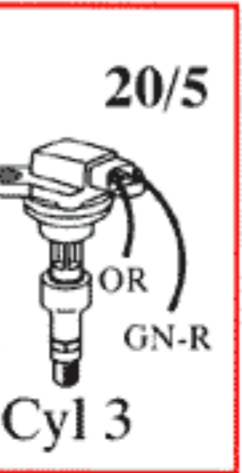

2/12 **2/46** **17/11**

1	P	15	BN	22	SB	29	BN-OR
8	GR-W	16	GN-GR	23	P-SB	31	GN-R
9	GN-GR	17	VO	24	P-W	33	GN-GR
10	GR-R	18	BL-W	25	SB	34	BN-GR
12	OR-SB	19	R-W	26	BL	37	W-SB
13	GN-Y	20	BL	27	GR	38	GN
14	BN	21	R	28	GN-GR	39	SB
						42	SB