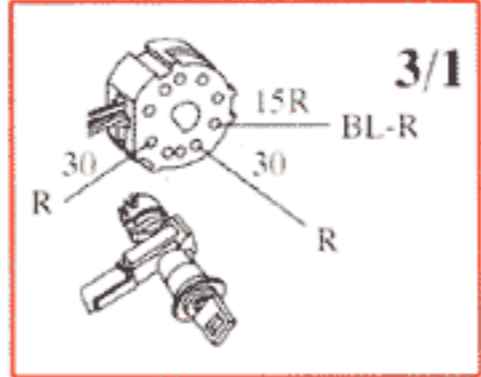

**2/12**

**3/50**

**31/32**

**7/50**

**31/33**

**8/5**

## List of Components

- 1/1 Battery
- 2/2 Relay, front foglights USA/CDN
- 2/3 Regulator DIM-DIP
- 2/4 Intermittent relay, windshield wipers
- 2/5 Relay, seat belt reminder/ignition key warning
- 2/6 Bypass relay 151
- 2/7 Central locking relay
- 2/8 Overdrive relay
- 2/10 Power unit ECC
- 2/11 Relay, engine cooling fan
- 2/12 Relay, radio interference suppression
- 2/13 Relay, fuel injection (MFI)
- 2/14 Relay, glowplug mechanism
- 2/15 Relay, exhaust gas temperature sensor
- 2/16 Intermittent tailgate wiper relay
- 2/18 Transient protector, ABS
- 2/34 Relay, front foglights
- 2/36 Headlight flasher
- 2/37 Headlight relay
- 2/38 Timer relay, exhaust gas recirculation (EGR)
- 2/45 Relay, P-shift lock
- 2/49 Relay, rear foglights
- 2/50 Bypass relay, high beam
- 3/1 Ignition lock
- 3/2 Light switch
- 3/4 Cruise control operation
- 3/5 Switch, turn signal/high-low beam
- 3/6 Switch, hazard warning flashers
- 3/7 Foglight switch
- 3/8-1 Switch, heated rear window
- 3/8-2 Switch with timer relay, heated rear window/door mirrors
- 3/9 Brake light switch
- 3/10 Backup (reversing) light switch
- 3/12 Switch, windshield wash/wipe
- 3/13 Switch, tailgate wash/wipe
- 3/14 Switch, lock button
- 3/15 Power window switch, driver's door for driver's door
- 3/16 Power window switch, driver's door for driver's side rear door
- 3/17 Power window switch, driver's door for passenger's side front
- 3/18 Power window switch, driver's door for passenger's side rear
- 3/19 Power window switch, driver's side rear
- 3/20 Power window switch, passenger's side front
- 3/21 Power window switch, passenger's side rear