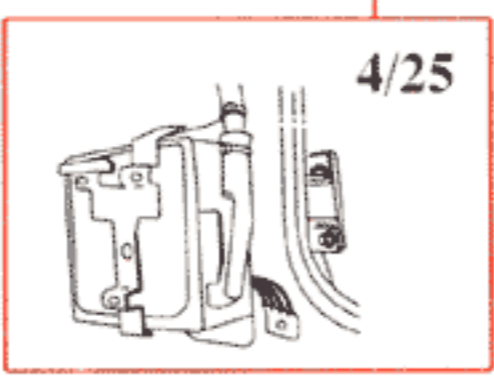

**2/12**

**3/50**

**31/32**

**7/50**

**31/33**

**8/5**

## List of Components

- 1/1 Battery
- 2/2 Relay, front foglights USA/CDN
- 2/3 Regulator DIM-DIP
- 2/4 Intermittent relay, windshield wipers
- 2/5 Relay, seat belt reminder/ignition key warning
- 2/6 Bypass relay 151
- 2/7 Central locking relay
- 2/8 Overdrive relay
- 2/10 Power unit ECC
- 2/11 Relay, engine cooling fan
- 2/12 Relay, radio interference suppression
- 2/13 Relay, fuel injection (MFI)
- 2/14 Relay, glowplug mechanism
- 2/15 Relay, exhaust gas temperature sensor
- 2/16 Intermittent tailgate wiper relay
- 2/18 Transient protector, ABS
- 2/34 Relay, front foglights
- 2/36 Headlight flasher
- 2/37 Headlight relay
- 2/38 Timer relay, exhaust gas recirculation (EGR)
- 2/45 Relay, P-shift lock
- 2/49 Relay, rear foglights
- 2/50 Bypass relay, high beam
- 3/1 Ignition lock
- 3/2 Light switch
- 3/4 Cruise control operation
- 3/5 Switch, turn signal/high-low beam
- 3/6 Switch, hazard warning flashers
- 3/7 Foglight switch
- 3/8-1 Switch, heated rear window
- 3/8-2 Switch with timer relay, heated rear window/door mirrors
- 3/9 Brake light switch
- 3/10 Backup (reversing) light switch
- 3/12 Switch, windshield wash/wipe
- 3/13 Switch, tailgate wash/wipe
- 3/14 Switch, lock button
- 3/15 Power window switch, driver's door for driver's door
- 3/16 Power window switch, driver's door for driver's side rear door
- 3/17 Power window switch, driver's door for passenger's side front
- 3/18 Power window switch, driver's door for passenger's side rear
- 3/19 Power window switch, driver's side rear
- 3/20 Power window switch, passenger's side front
- 3/21 Power window switch, passenger's side rear