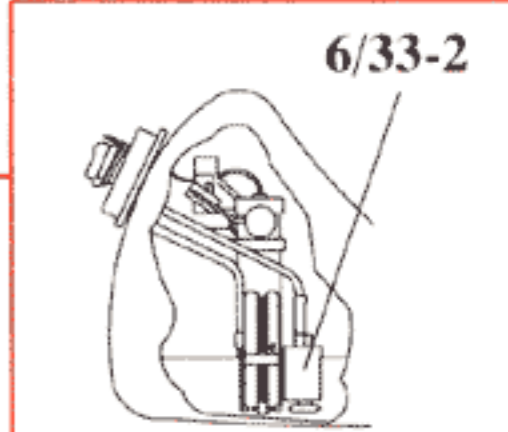

**2/12**

**3/50**

**31/32**

**7/50**

**31/33**

**8/5**

## List of Components

- 1/1 Battery
- 2/2 Relay, front foglights USA/CDN
- 2/3 Regulator DIM-DIP
- 2/4 Intermittent relay, windshield wipers
- 2/5 Relay, seat belt reminder/ignition key warning
- 2/6 Bypass relay 151
- 2/7 Central locking relay
- 2/8 Overdrive relay
- 2/10 Power unit ECC
- 2/11 Relay, engine cooling fan
- 2/12 Relay, radio interference suppression
- 2/13 Relay, fuel injection (MFI)
- 2/14 Relay, glowplug mechanism
- 2/15 Relay, exhaust gas temperature sensor
- 2/16 Intermittent tailgate wiper relay
- 2/18 Transient protector, ABS
- 2/34 Relay, front foglights
- 2/36 Headlight flasher
- 2/37 Headlight relay
- 2/38 Timer relay, exhaust gas recirculation (EGR)
- 2/45 Relay, P-shift lock
- 2/49 Relay, rear foglights
- 2/50 Bypass relay, high beam
- 3/1 Ignition lock
- 3/2 Light switch
- 3/4 Cruise control operation
- 3/5 Switch, turn signal/high-low beam
- 3/6 Switch, hazard warning flashers
- 3/7 Foglight switch
- 3/8-1 Switch, heated rear window
- 3/8-2 Switch with timer relay, heated rear window/door mirrors
- 3/9 Brake light switch
- 3/10 Backup (reversing) light switch
- 3/12 Switch, windshield wash/wipe
- 3/13 Switch, tailgate wash/wipe
- 3/14 Switch, lock button
- 3/15 Power window switch, driver's door for driver's door
- 3/16 Power window switch, driver's door for driver's side rear door
- 3/17 Power window switch, driver's door for passenger's side front
- 3/18 Power window switch, driver's door for passenger's side rear
- 3/19 Power window switch, driver's side rear
- 3/20 Power window switch, passenger's side front
- 3/21 Power window switch, passenger's side rear