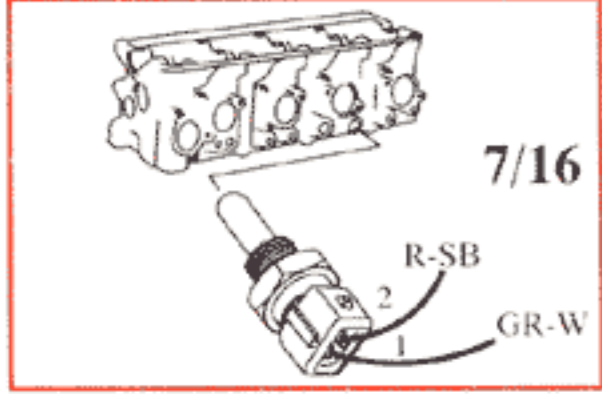

**2/12**

**3/50**

**31/32**

**7/50**

**31/33**

**8/5**

## List of Components

- 1/1 Battery
- 2/2 Relay, front foglights USA/CDN
- 2/3 Regulator DIM-DIP
- 2/4 Intermittent relay, windshield wipers
- 2/5 Relay, seat belt reminder/ignition key warning
- 2/6 Bypass relay 151
- 2/7 Central locking relay
- 2/8 Overdrive relay
- 2/10 Power unit ECC
- 2/11 Relay, engine cooling fan
- 2/12 Relay, radio interference suppression
- 2/13 Relay, fuel injection (MFI)
- 2/14 Relay, glowplug mechanism
- 2/15 Relay, exhaust gas temperature sensor
- 2/16 Intermittent tailgate wiper relay
- 2/18 Transient protector, ABS
- 2/34 Relay, front foglights
- 2/36 Headlight flasher
- 2/37 Headlight relay
- 2/38 Timer relay, exhaust gas recirculation (EGR)
- 2/45 Relay, P-shift lock
- 2/49 Relay, rear foglights
- 2/50 Bypass relay, high beam
- 3/1 Ignition lock
- 3/2 Light switch
- 3/4 Cruise control operation
- 3/5 Switch, turn signal/high-low beam
- 3/6 Switch, hazard warning flashers
- 3/7 Foglight switch
- 3/8-1 Switch, heated rear window
- 3/8-2 Switch with timer relay, heated rear window/door mirrors
- 3/9 Brake light switch
- 3/10 Backup (reversing) light switch
- 3/12 Switch, windshield wash/wipe
- 3/13 Switch, tailgate wash/wipe
- 3/14 Switch, lock button
- 3/15 Power window switch, driver's door for driver's door
- 3/16 Power window switch, driver's door for driver's side rear door
- 3/17 Power window switch, driver's door for passenger's side front
- 3/18 Power window switch, driver's door for passenger's side rear
- 3/19 Power window switch, driver's side rear
- 3/20 Power window switch, passenger's side front
- 3/21 Power window switch, passenger's side rear