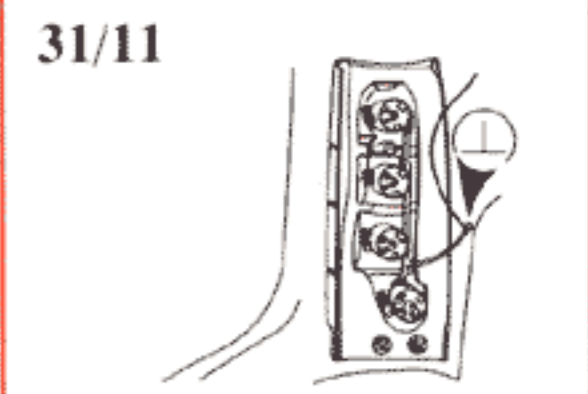

**2/12**

**3/50**

**31/32**

**7/50**

**31/33**

**8/5**

## List of Components

- 1/1 Battery
- 2/2 Relay, front foglights USA/CDN
- 2/3 Regulator DIM-DIP
- 2/4 Intermittent relay, windshield wipers
- 2/5 Relay, seat belt reminder/ignition key warning
- 2/6 Bypass relay 151
- 2/7 Central locking relay
- 2/8 Overdrive relay
- 2/10 Power unit ECC
- 2/11 Relay, engine cooling fan
- 2/12 Relay, radio interference suppression
- 2/13 Relay, fuel injection (MFI)
- 2/14 Relay, glowplug mechanism
- 2/15 Relay, exhaust gas temperature sensor
- 2/16 Intermittent tailgate wiper relay
- 2/18 Transient protector, ABS
- 2/34 Relay, front foglights
- 2/36 Headlight flasher
- 2/37 Headlight relay
- 2/38 Timer relay, exhaust gas recirculation (EGR)
- 2/45 Relay, P-shift lock
- 2/49 Relay, rear foglights
- 2/50 Bypass relay, high beam
- 3/1 Ignition lock
- 3/2 Light switch
- 3/4 Cruise control operation
- 3/5 Switch, turn signal/high-low beam
- 3/6 Switch, hazard warning flashers
- 3/7 Foglight switch
- 3/8-1 Switch, heated rear window
- 3/8-2 Switch with timer relay, heated rear window/door mirrors
- 3/9 Brake light switch
- 3/10 Backup (reversing) light switch
- 3/12 Switch, windshield wash/wipe
- 3/13 Switch, tailgate wash/wipe
- 3/14 Switch, lock button
- 3/15 Power window switch, driver's door for driver's door
- 3/16 Power window switch, driver's door for driver's side rear door
- 3/17 Power window switch, driver's door for passenger's side front
- 3/18 Power window switch, driver's door for passenger's side rear
- 3/19 Power window switch, driver's side rear
- 3/20 Power window switch, passenger's side front
- 3/21 Power window switch, passenger's side rear