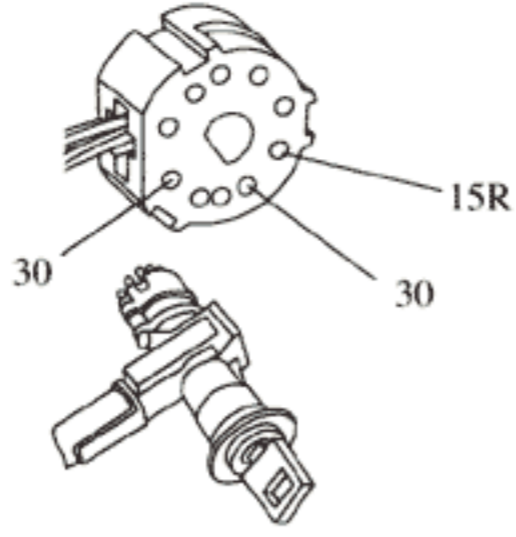

- 2 Ignition switch
- 3 4-pole connector at combined instrument
- 5 Distributor
- 6 Spark plug
- 11 Fuse box
- 29 Positive terminal
- 86 Tachometer
- 119 Relay, fuel pump
- 293 Relay, idle advance
- 406 Control unit, Renix
- 407 Pulse sender

- A Connector, left A-post
- B Connector, left suspension tower
- C connector, left suspension tower
- D Capacitor
- E Ground point
- F Ground point

29

2

86

A

407

406

293