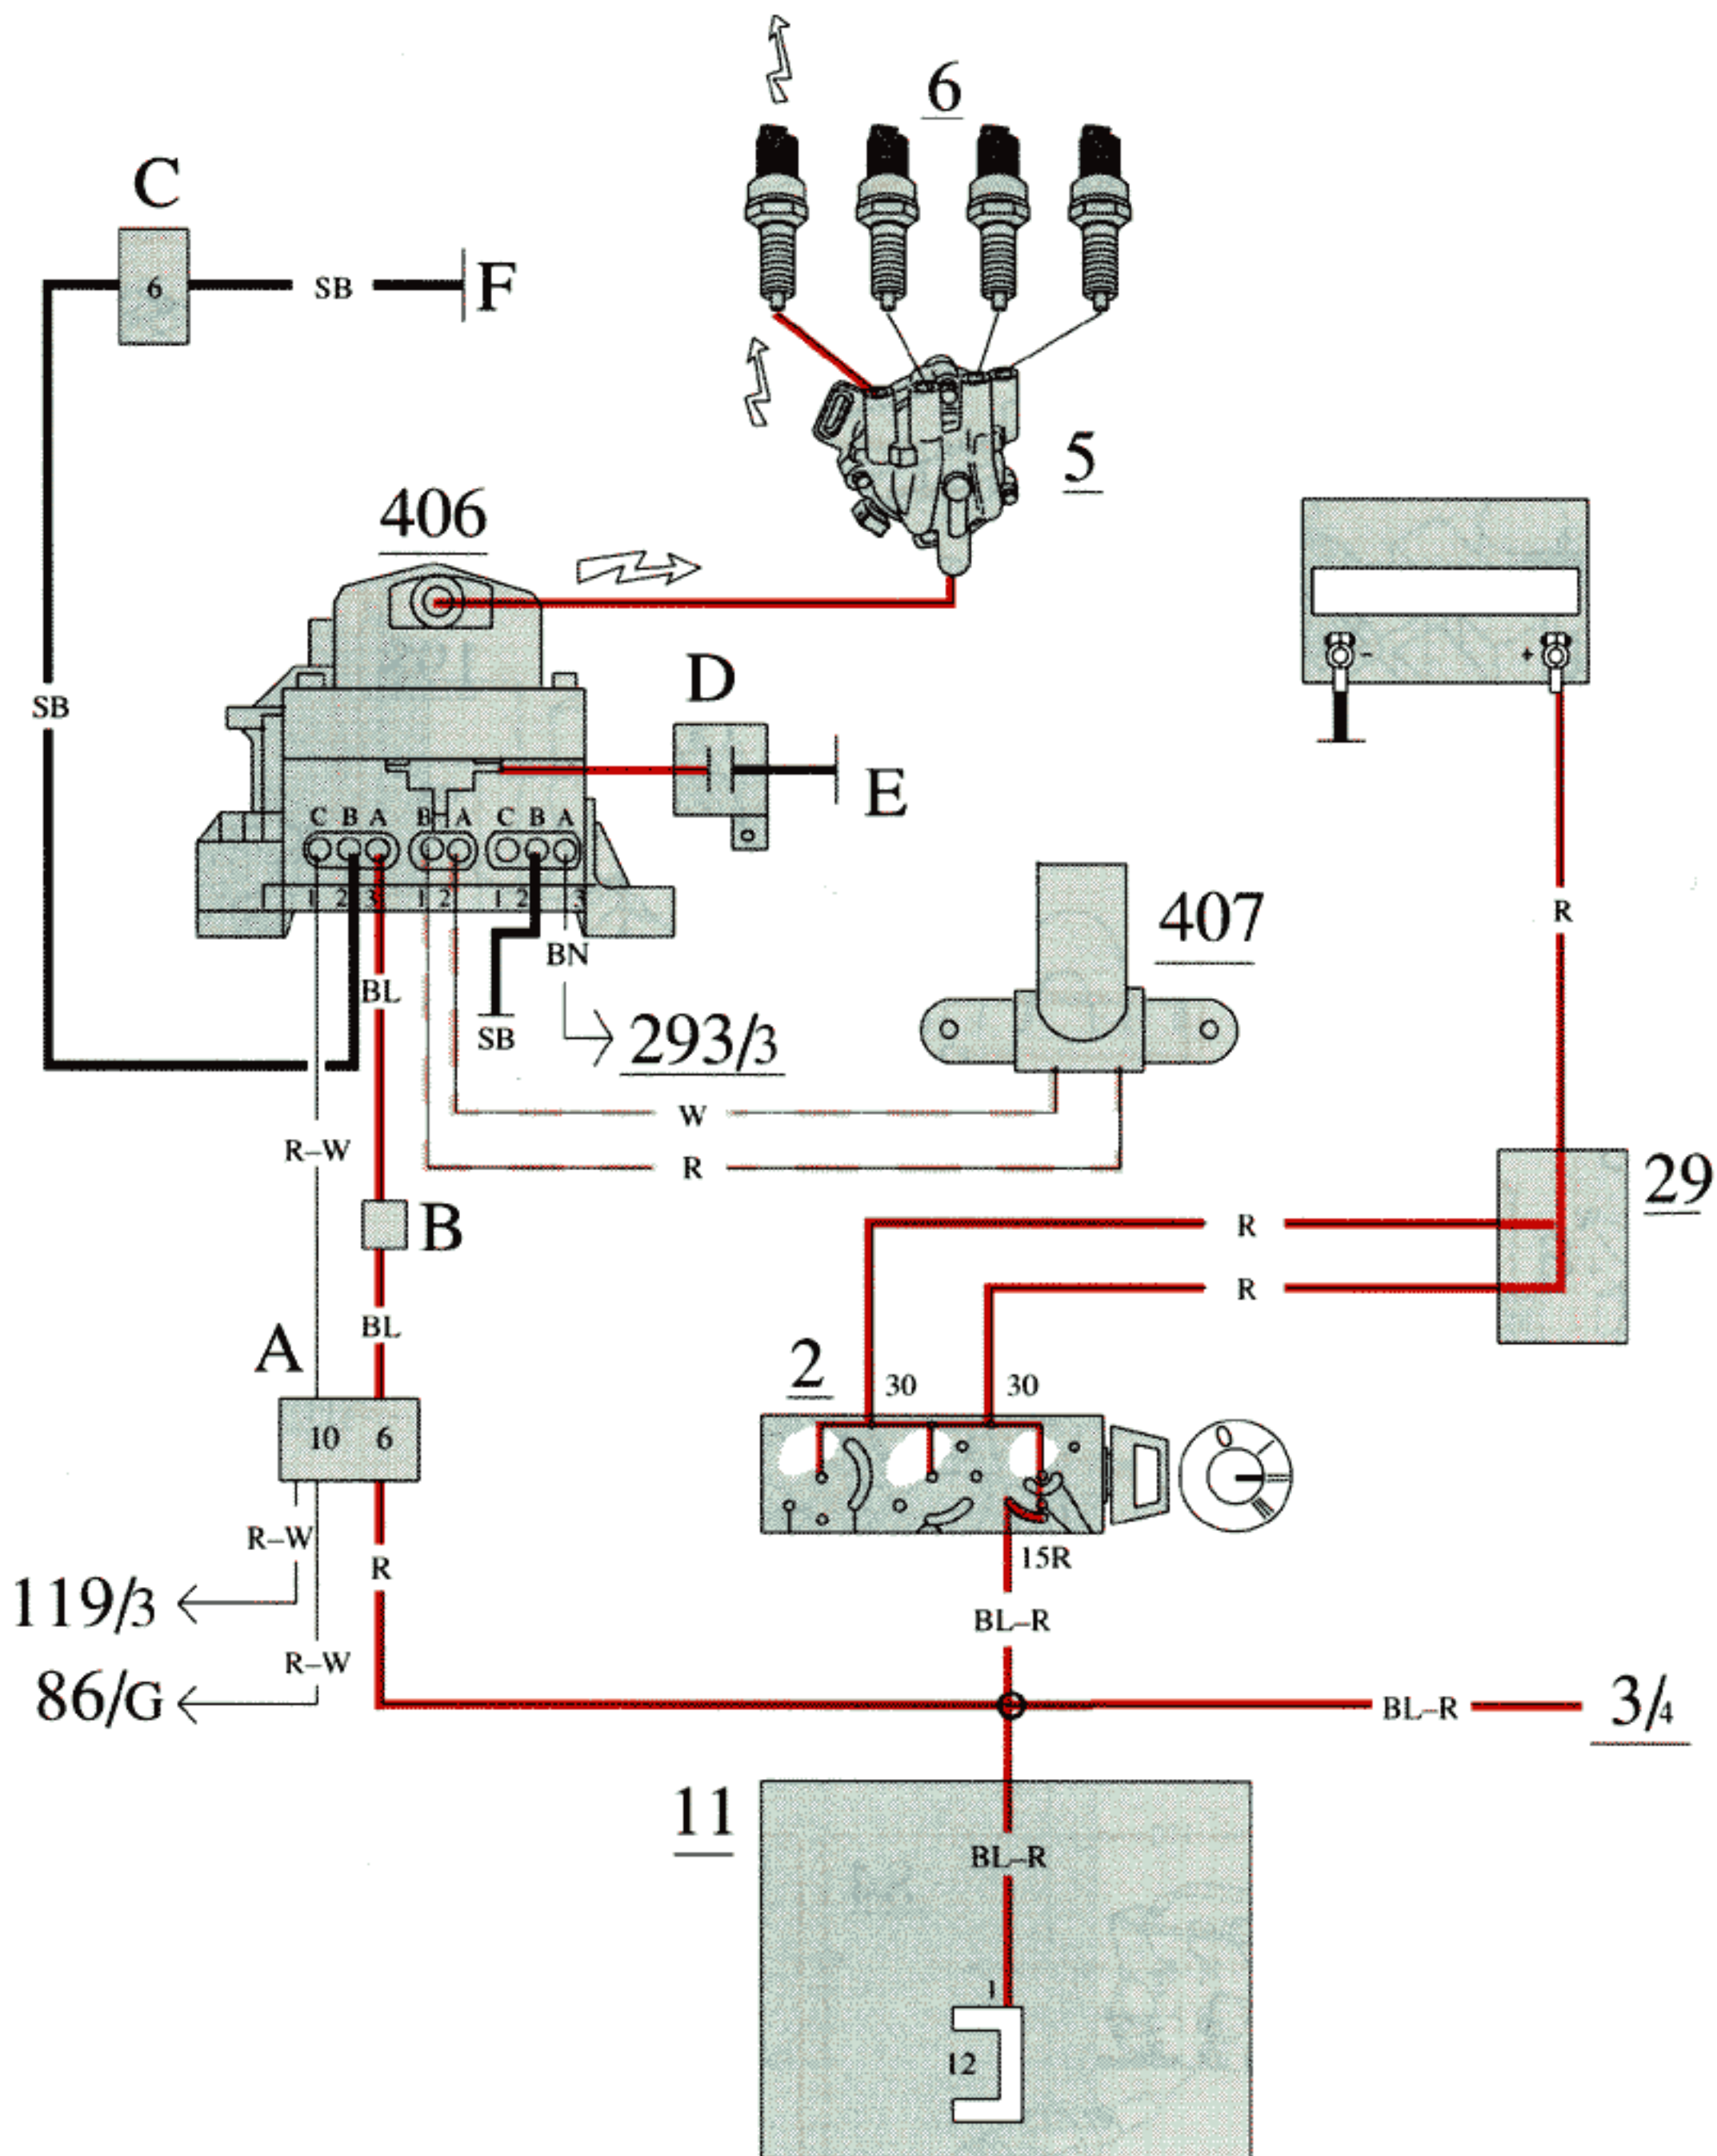

- 2 Ignition switch
- 3 4-pole connector at combined instrument
- 5 Distributor
- 6 Spark plug
- 11 Fuse box
- 29 Positive terminal
- 86 Tachometer
- 119 Relay, fuel pump
- 293 Relay, idle advance
- 406 Control unit, Renix
- 407 Pulse sender

- A Connector, left A-post
- B Connector, left suspension tower
- C connector, left suspension tower
- D Capacitor
- E Ground point
- F Ground point

29

2

86

A

407

406

293