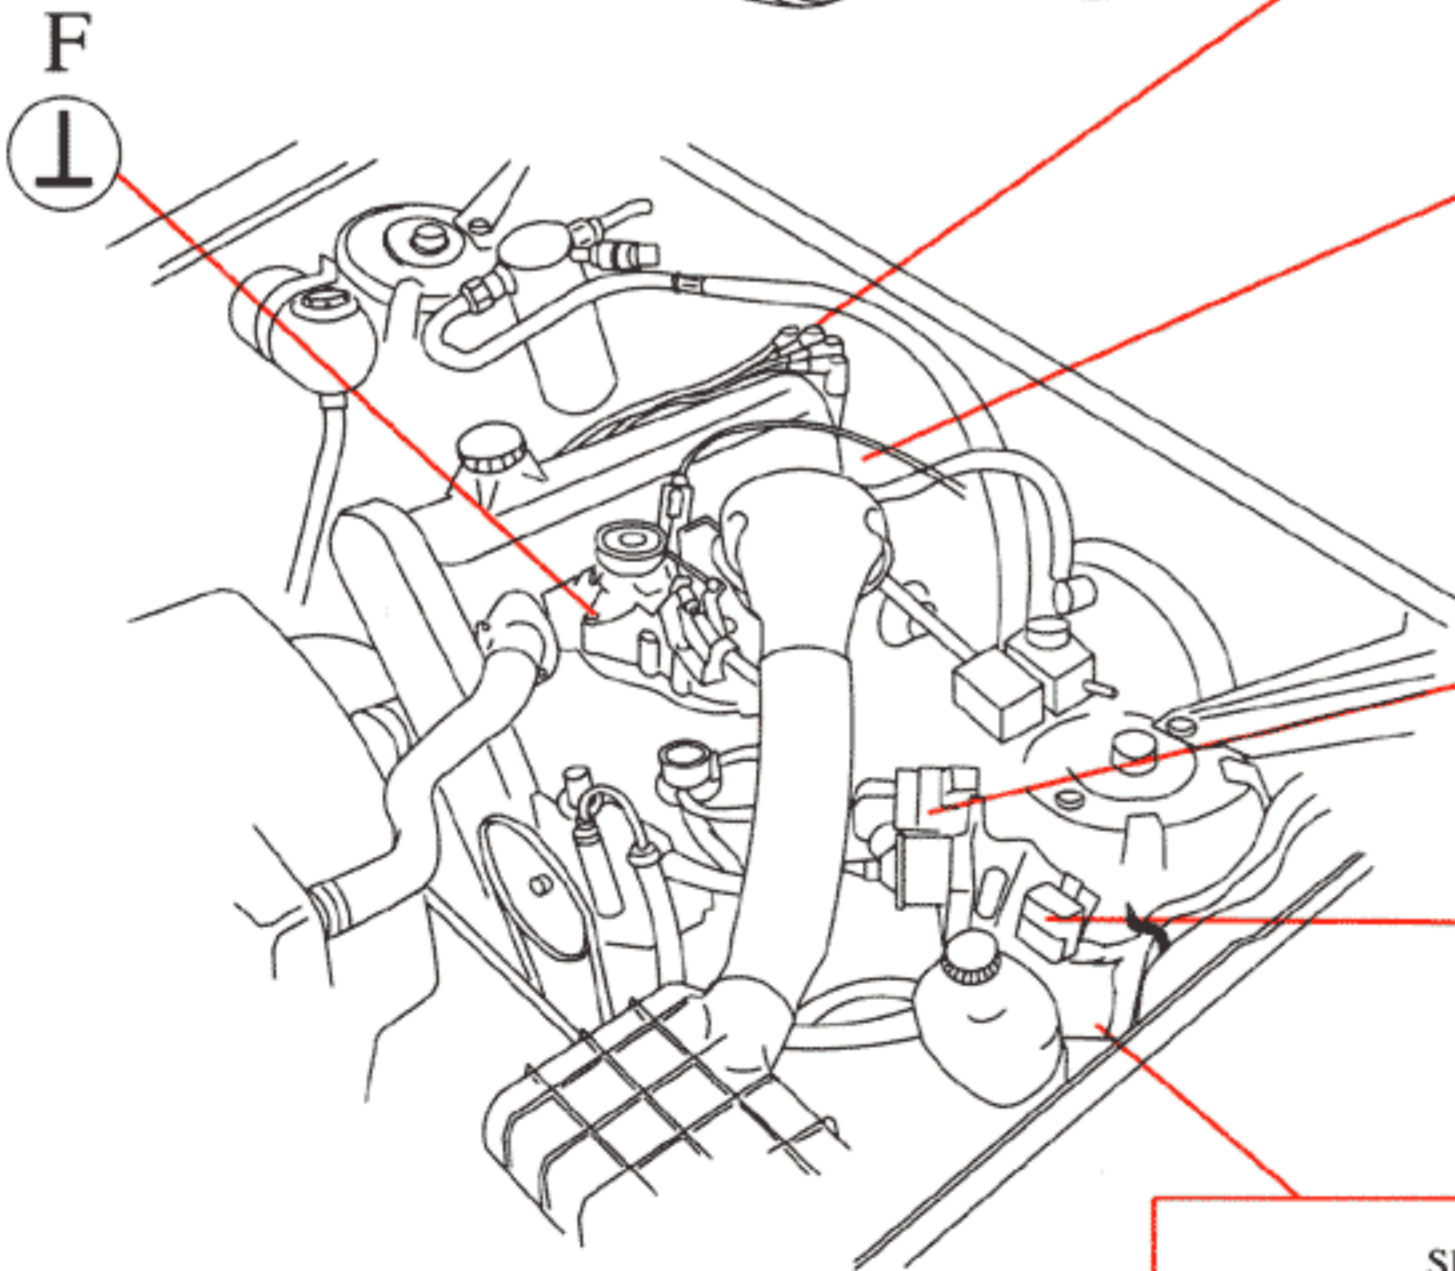

- 2 Ignition switch
- 3 4-pole connector at combined instrument
- 5 Distributor
- 6 Spark plug
- 11 Fuse box
- 29 Positive terminal
- 86 Tachometer
- 119 Relay, fuel pump
- 293 Relay, idle advance
- 406 Control unit, Renix
- 407 Pulse sender

- A Connector, left A-post
- B Connector, left suspension tower
- C connector, left suspension tower
- D Capacitor
- E Ground point
- F Ground point

29

2

86

A

407

406

293