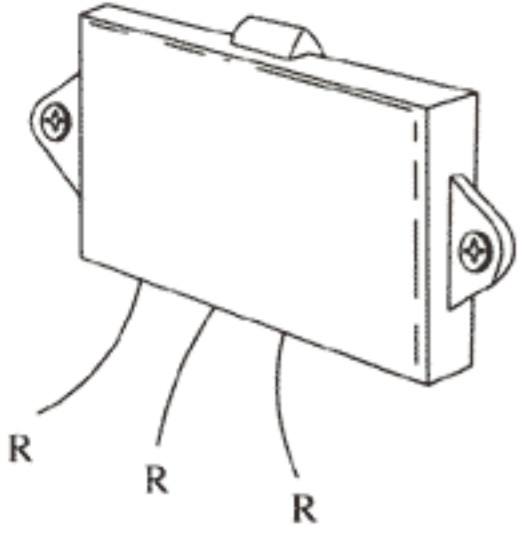

- 2 Ignition switch
- 3 4-pole connector at combined instrument
- 5 Distributor
- 6 Spark plug
- 11 Fuse box
- 29 Positive terminal
- 86 Tachometer
- 119 Relay, fuel pump
- 293 Relay, idle advance
- 406 Control unit, Renix
- 407 Pulse sender

- A Connector, left A-post
- B Connector, left suspension tower
- C connector, left suspension tower
- D Capacitor
- E Ground point
- F Ground point

29

2

86

A

407

406

293