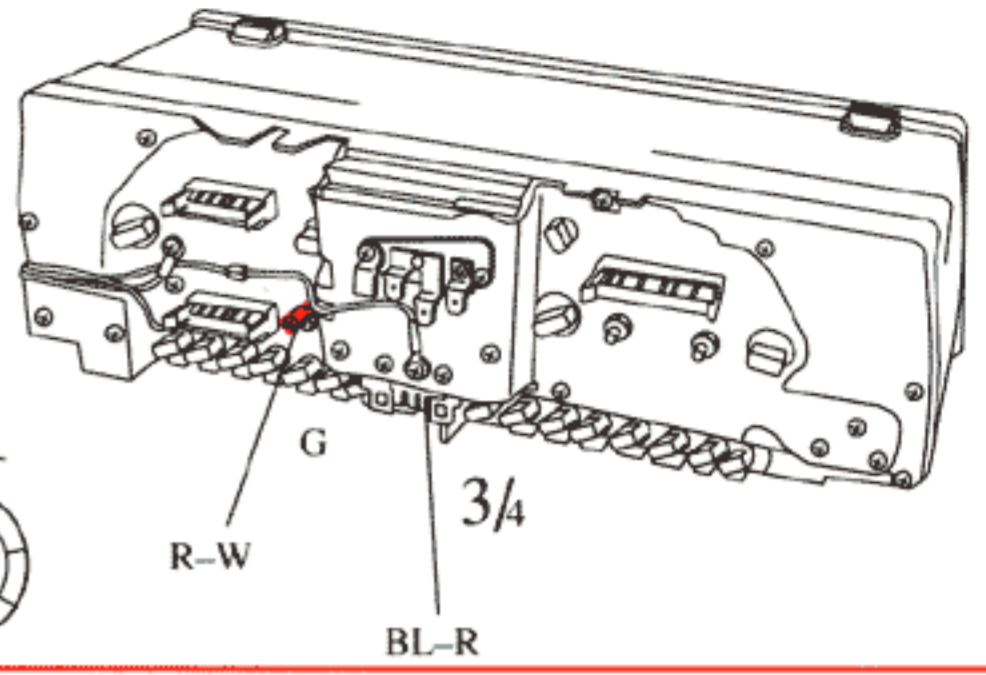

- 2 Ignition switch
- 3 4-pole connector at combined instrument
- 5 Distributor
- 6 Spark plug
- 11 Fuse box
- 29 Positive terminal
- 86 Tachometer
- 119 Relay, fuel pump
- 293 Relay, idle advance
- 406 Control unit, Renix
- 407 Pulse sender

- A Connector, left A-post
- B Connector, left suspension tower
- C connector, left suspension tower
- D Capacitor
- E Ground point
- F Ground point

29

2

86

A

407

406

293