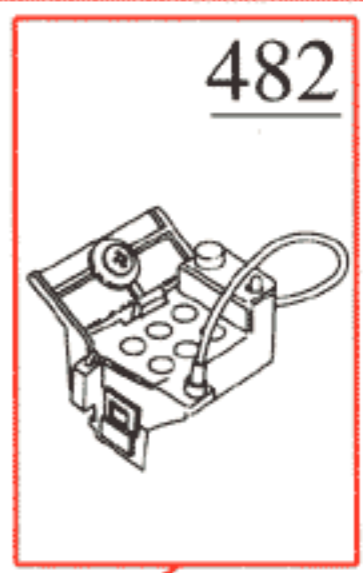

- 1 Battery
- 2 Ignition switch
- 5 Distributor
- 6 Spark plug
- 11 Fusebox
- 12 Instrument connection, 12-pole
- 29 Positive terminal
- 31 Ground rail in electrical distribution unit
- 84 Temperature sensor
- 86 Tachometer
- 198 Throttle switch
- 218 Knock sensor
- 260 Control unit, ignition system
- 413 Impulse sensor
- 419 Power stage/ignition coil
- 472 Control unit, fuel system
- 482 Diagnostic socket

- A Connector, right A-post
- B Connector, left A-post
- C Connector, left suspension tower, 1-pole
- D Ground point, inlet manifold
- E Connector at bulkhead
- F Connector, left suspension tower
- G Connector, right suspension tower
- H Connector, left suspension tower