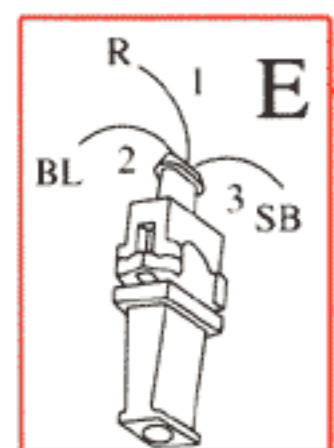

- 1 Battery
- 2 Ignition switch
- 5 Distributor
- 6 Spark plug
- 11 Fusebox
- 12 Instrument connection, 12-pole
- 29 Positive terminal
- 31 Ground rail in electrical distribution unit
- 84 Temperature sensor
- 86 Tachometer
- 198 Throttle switch
- 218 Knock sensor
- 260 Control unit, ignition system
- 413 Impulse sensor
- 419 Power stage/ignition coil
- 472 Control unit, fuel system
- 482 Diagnostic socket

- A Connector, right A-post
- B Connector, left A-post
- C Connector, left suspension tower, 1-pole
- D Ground point, inlet manifold
- E Connector at bulkhead
- F Connector, left suspension tower
- G Connector, right suspension tower
- H Connector, left suspension tower