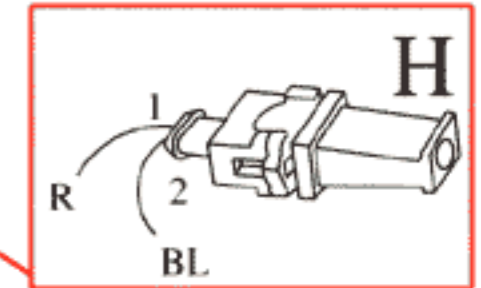

- 1 Battery
- 2 Ignition switch
- 5 Distributor
- 6 Spark plug
- 11 Fusebox
- 12 Instrument connection, 12-pole
- 29 Positive terminal
- 31 Ground rail in electrical distribution unit
- 84 Temperature sensor
- 86 Tachometer
- 198 Throttle switch
- 218 Knock sensor
- 260 Control unit, ignition system
- 413 Impulse sensor
- 419 Power stage/ignition coil
- 472 Control unit, fuel system
- 482 Diagnostic socket

- A Connector, right A-post
- B Connector, left A-post
- C Connector, left suspension tower, 1-pole
- D Ground point, inlet manifold
- E Connector at bulkhead
- F Connector, left suspension tower
- G Connector, right suspension tower
- H Connector, left suspension tower