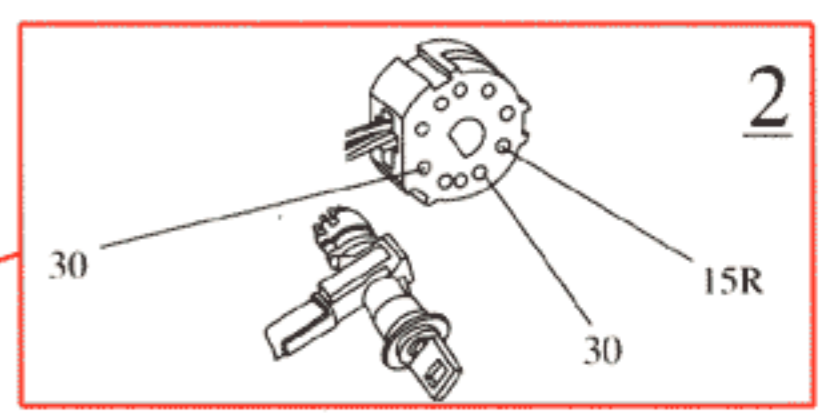

- 1 Battery
- 2 Ignition switch
- 5 Distributor
- 6 Spark plug
- 11 Fusebox
- 12 Instrument connection, 12-pole
- 29 Positive terminal
- 31 Ground rail in electrical distribution unit
- 84 Temperature sensor
- 86 Tachometer
- 198 Throttle switch
- 218 Knock sensor
- 260 Control unit, ignition system
- 413 Impulse sensor
- 419 Power stage/ignition coil
- 472 Control unit, fuel system
- 482 Diagnostic socket

- A Connector, right A-post
- B Connector, left A-post
- C Connector, left suspension tower, 1-pole
- D Ground point, inlet manifold
- E Connector at bulkhead
- F Connector, left suspension tower
- G Connector, right suspension tower
- H Connector, left suspension tower