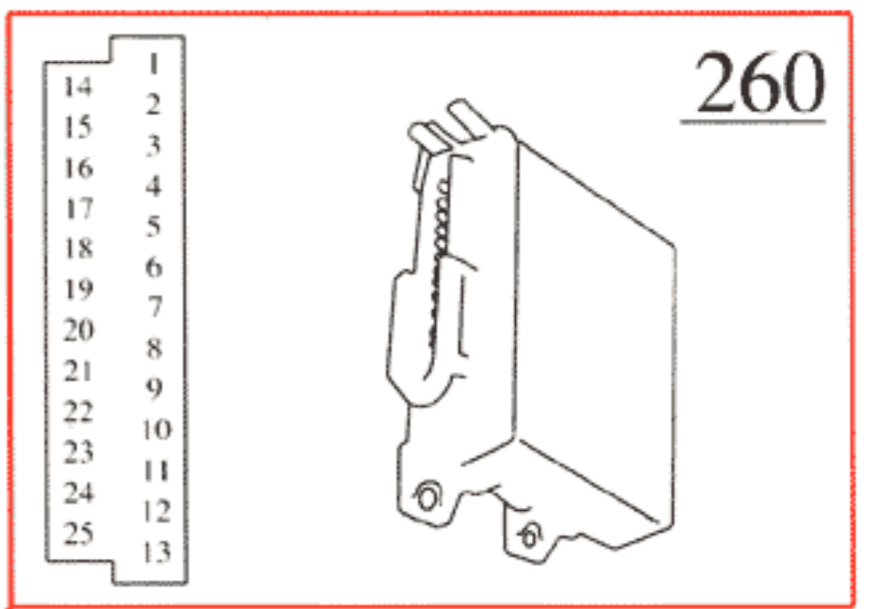

- 1 Battery
- 2 Ignition switch
- 5 Distributor
- 6 Spark plug
- 11 Fusebox
- 12 Instrument connection, 12-pole
- 29 Positive terminal
- 31 Ground rail in electrical distribution unit
- 84 Temperature sensor
- 86 Tachometer
- 198 Throttle switch
- 218 Knock sensor
- 260 Control unit, ignition system
- 413 Impulse sensor
- 419 Power stage/ignition coil
- 472 Control unit, fuel system
- 482 Diagnostic socket

- A Connector, right A-post
- B Connector, left A-post
- C Connector, left suspension tower, 1-pole
- D Ground point, inlet manifold
- E Connector at bulkhead
- F Connector, left suspension tower
- G Connector, right suspension tower
- H Connector, left suspension tower