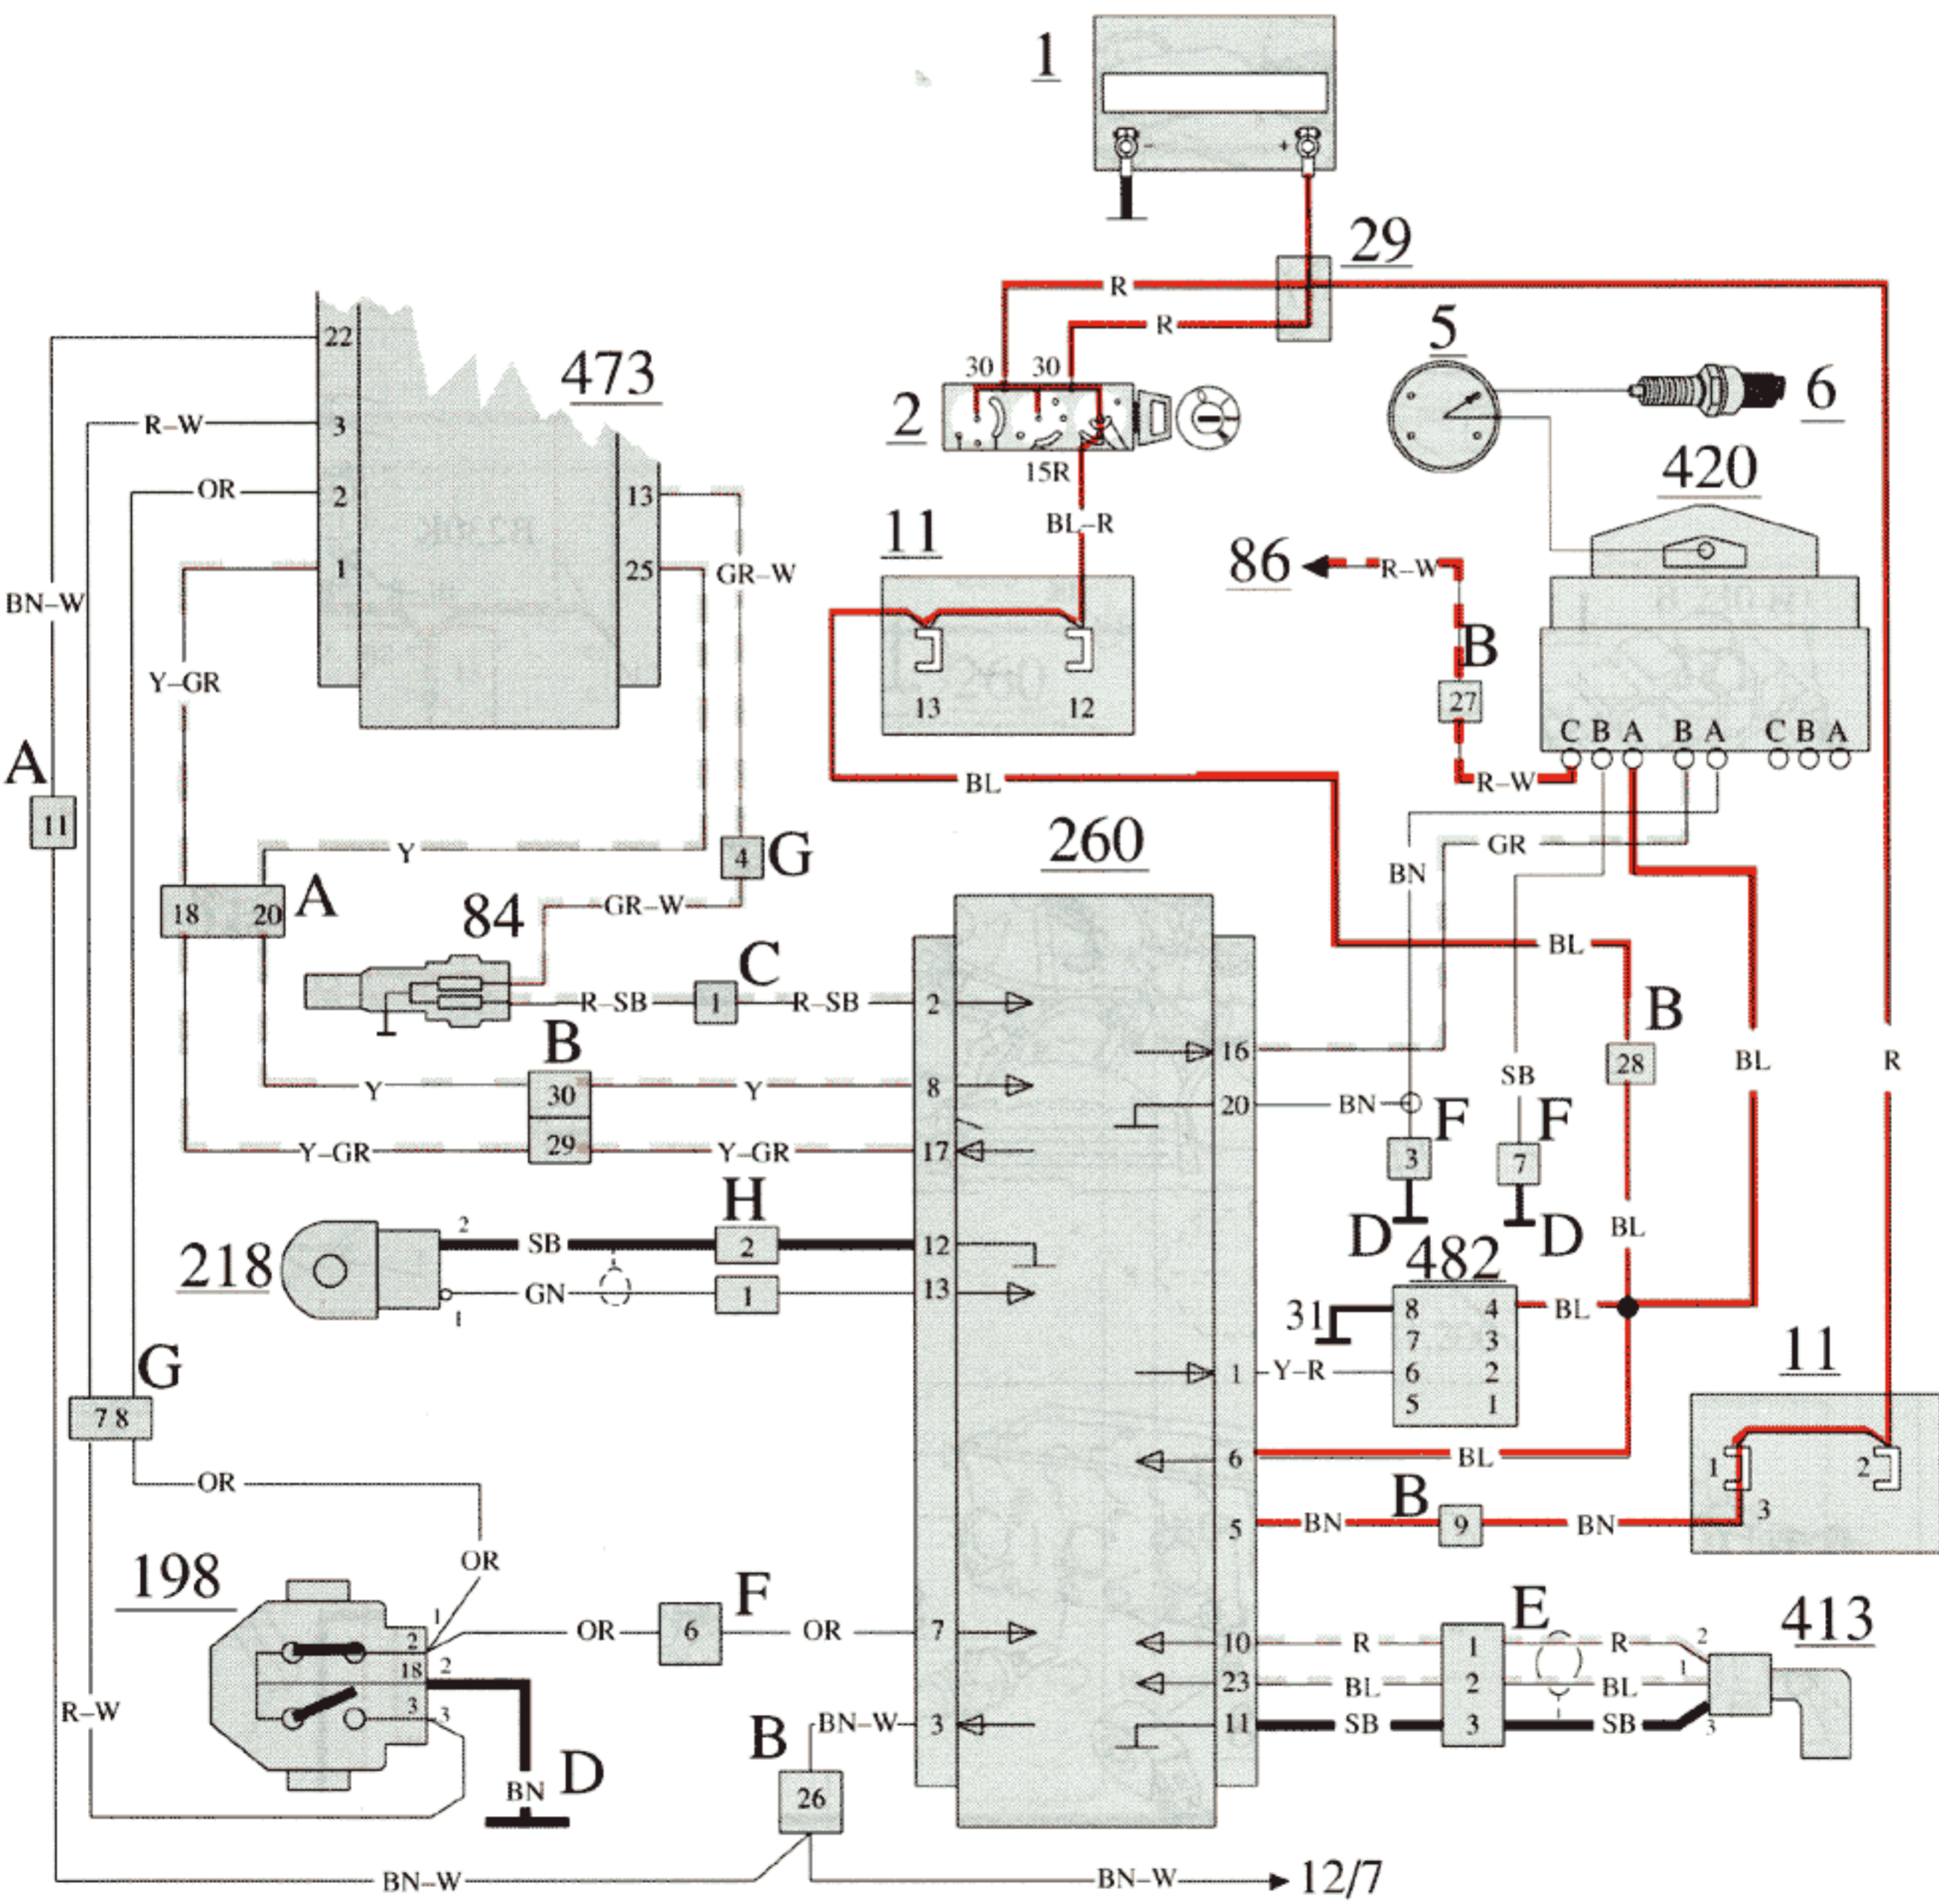

- 1 Battery
- 2 Ignition switch
- 5 Distributor
- 6 Spark plug
- 11 Fusebox
- 12 Instrument connection, 12-pole
- 29 Positive terminal
- 31 Ground rail in electrical distribution unit
- 84 Temperature sensor
- 86 Tachometer
- 198 Throttle switch
- 218 Knock sensor
- 260 Control unit, ignition system
- 413 Impulse sensor
- 419 Power stage/ignition coil
- 472 Control unit, fuel system
- 482 Diagnostic socket

- A Connector, right A-post
- B Connector, left A-post
- C Connector, left suspension tower, 1-pole
- D Ground point, inlet manifold
- E Connector at bulkhead
- F Connector, left suspension tower
- G Connector, right suspension tower
- H Connector, left suspension tower