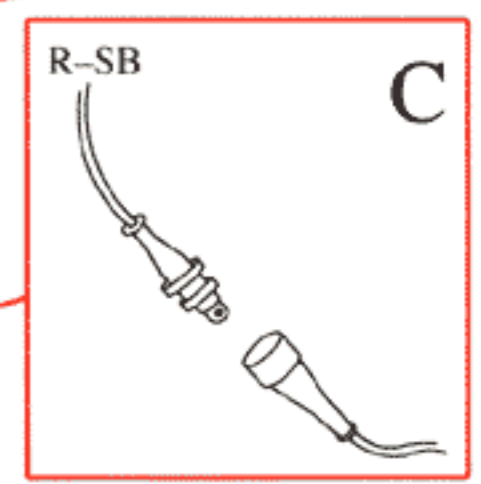

- 1 Battery
- 2 Ignition switch
- 5 Distributor
- 6 Spark plug
- 11 Fusebox
- 12 Instrument connection, 12-pole
- 29 Positive terminal
- 31 Ground rail in electrical distribution unit
- 84 Temperature sensor
- 86 Tachometer
- 198 Throttle switch
- 218 Knock sensor
- 260 Control unit, ignition system
- 413 Impulse sensor
- 419 Power stage/ignition coil
- 472 Control unit, fuel system
- 482 Diagnostic socket

- A Connector, right A-post
- B Connector, left A-post
- C Connector, left suspension tower, 1-pole
- D Ground point, inlet manifold
- E Connector at bulkhead
- F Connector, left suspension tower
- G Connector, right suspension tower
- H Connector, left suspension tower