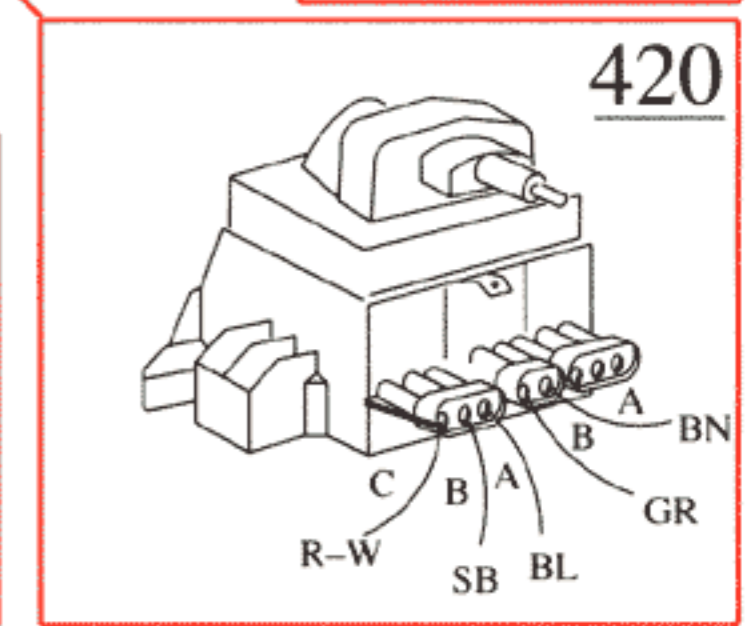

- 1 Battery
- 2 Ignition switch
- 5 Distributor
- 6 Spark plug
- 11 Fusebox
- 12 Instrument connection, 12-pole
- 29 Positive terminal
- 31 Ground rail in electrical distribution unit
- 84 Temperature sensor
- 86 Tachometer
- 198 Throttle switch
- 218 Knock sensor
- 260 Control unit, ignition system
- 413 Impulse sensor
- 419 Power stage/ignition coil
- 472 Control unit, fuel system
- 482 Diagnostic socket

- A Connector, right A-post
- B Connector, left A-post
- C Connector, left suspension tower, 1-pole
- D Ground point, inlet manifold
- E Connector at bulkhead
- F Connector, left suspension tower
- G Connector, right suspension tower
- H Connector, left suspension tower