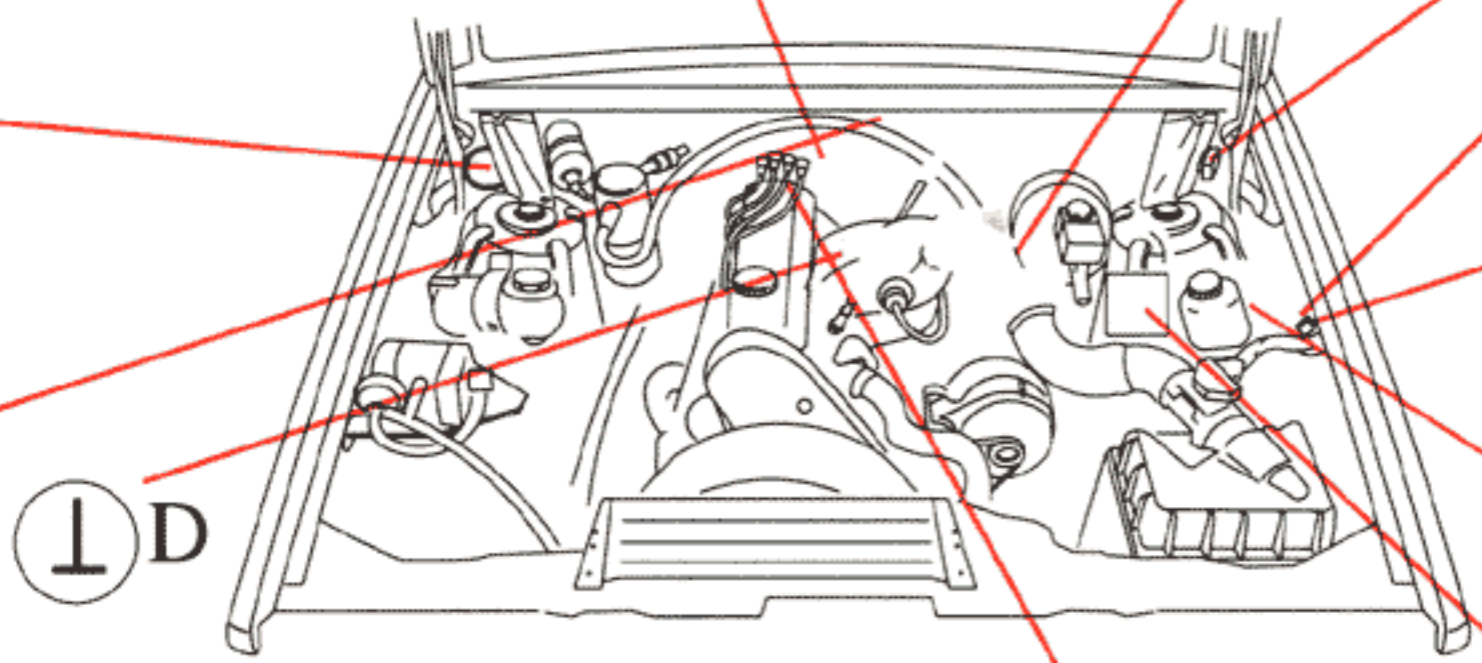

- 1 Battery
- 2 Ignition switch
- 5 Distributor
- 6 Spark plug
- 11 Fusebox
- 12 Instrument connection, 12-pole
- 29 Positive terminal
- 31 Ground rail in electrical distribution unit
- 84 Temperature sensor
- 86 Tachometer
- 198 Throttle switch
- 218 Knock sensor
- 260 Control unit, ignition system
- 413 Impulse sensor
- 419 Power stage/ignition coil
- 472 Control unit, fuel system
- 482 Diagnostic socket

- A Connector, right A-post
- B Connector, left A-post
- C Connector, left suspension tower, 1-pole
- D Ground point, inlet manifold
- E Connector at bulkhead
- F Connector, left suspension tower
- G Connector, right suspension tower
- H Connector, left suspension tower