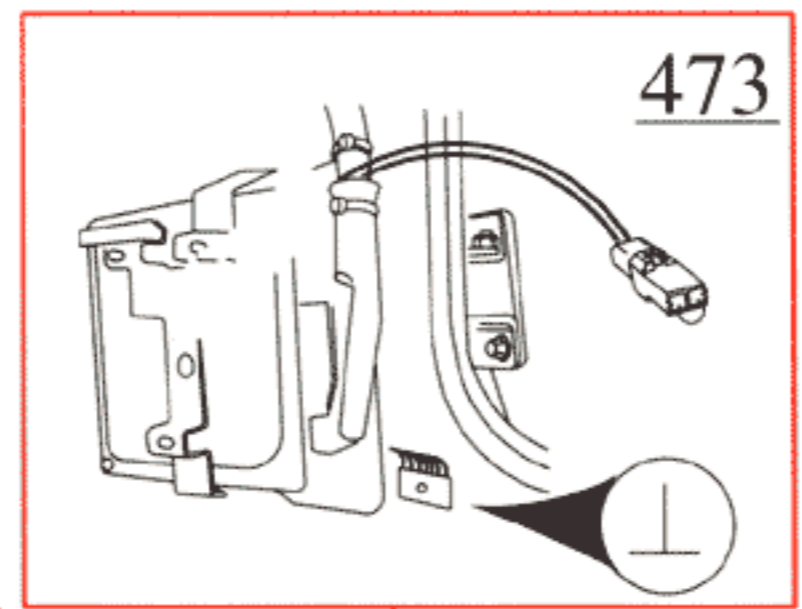

- 1 Battery
- 2 Ignition switch
- 5 Distributor
- 6 Spark plug
- 11 Fusebox
- 12 Instrument connection, 12-pole
- 29 Positive terminal
- 31 Ground rail in electrical distribution unit
- 84 Temperature sensor
- 86 Tachometer
- 198 Throttle switch
- 218 Knock sensor
- 260 Control unit, ignition system
- 413 Impulse sensor
- 419 Power stage/ignition coil
- 472 Control unit, fuel system
- 482 Diagnostic socket

- A Connector, right A-post
- B Connector, left A-post
- C Connector, left suspension tower, 1-pole
- D Ground point, inlet manifold
- E Connector at bulkhead
- F Connector, left suspension tower
- G Connector, right suspension tower
- H Connector, left suspension tower