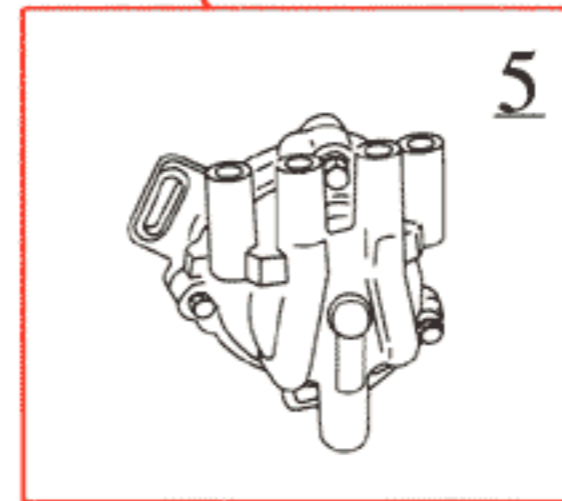

- 1 Battery
- 2 Ignition switch
- 5 Distributor
- 6 Spark plug
- 11 Fusebox
- 12 Instrument connection, 12-pole
- 29 Positive terminal
- 31 Ground rail in electrical distribution unit
- 84 Temperature sensor
- 86 Tachometer
- 198 Throttle switch
- 218 Knock sensor
- 260 Control unit, ignition system
- 413 Impulse sensor
- 419 Power stage/ignition coil
- 472 Control unit, fuel system
- 482 Diagnostic socket

- A Connector, right A-post
- B Connector, left A-post
- C Connector, left suspension tower, 1-pole
- D Ground point, inlet manifold
- E Connector at bulkhead
- F Connector, left suspension tower
- G Connector, right suspension tower
- H Connector, left suspension tower