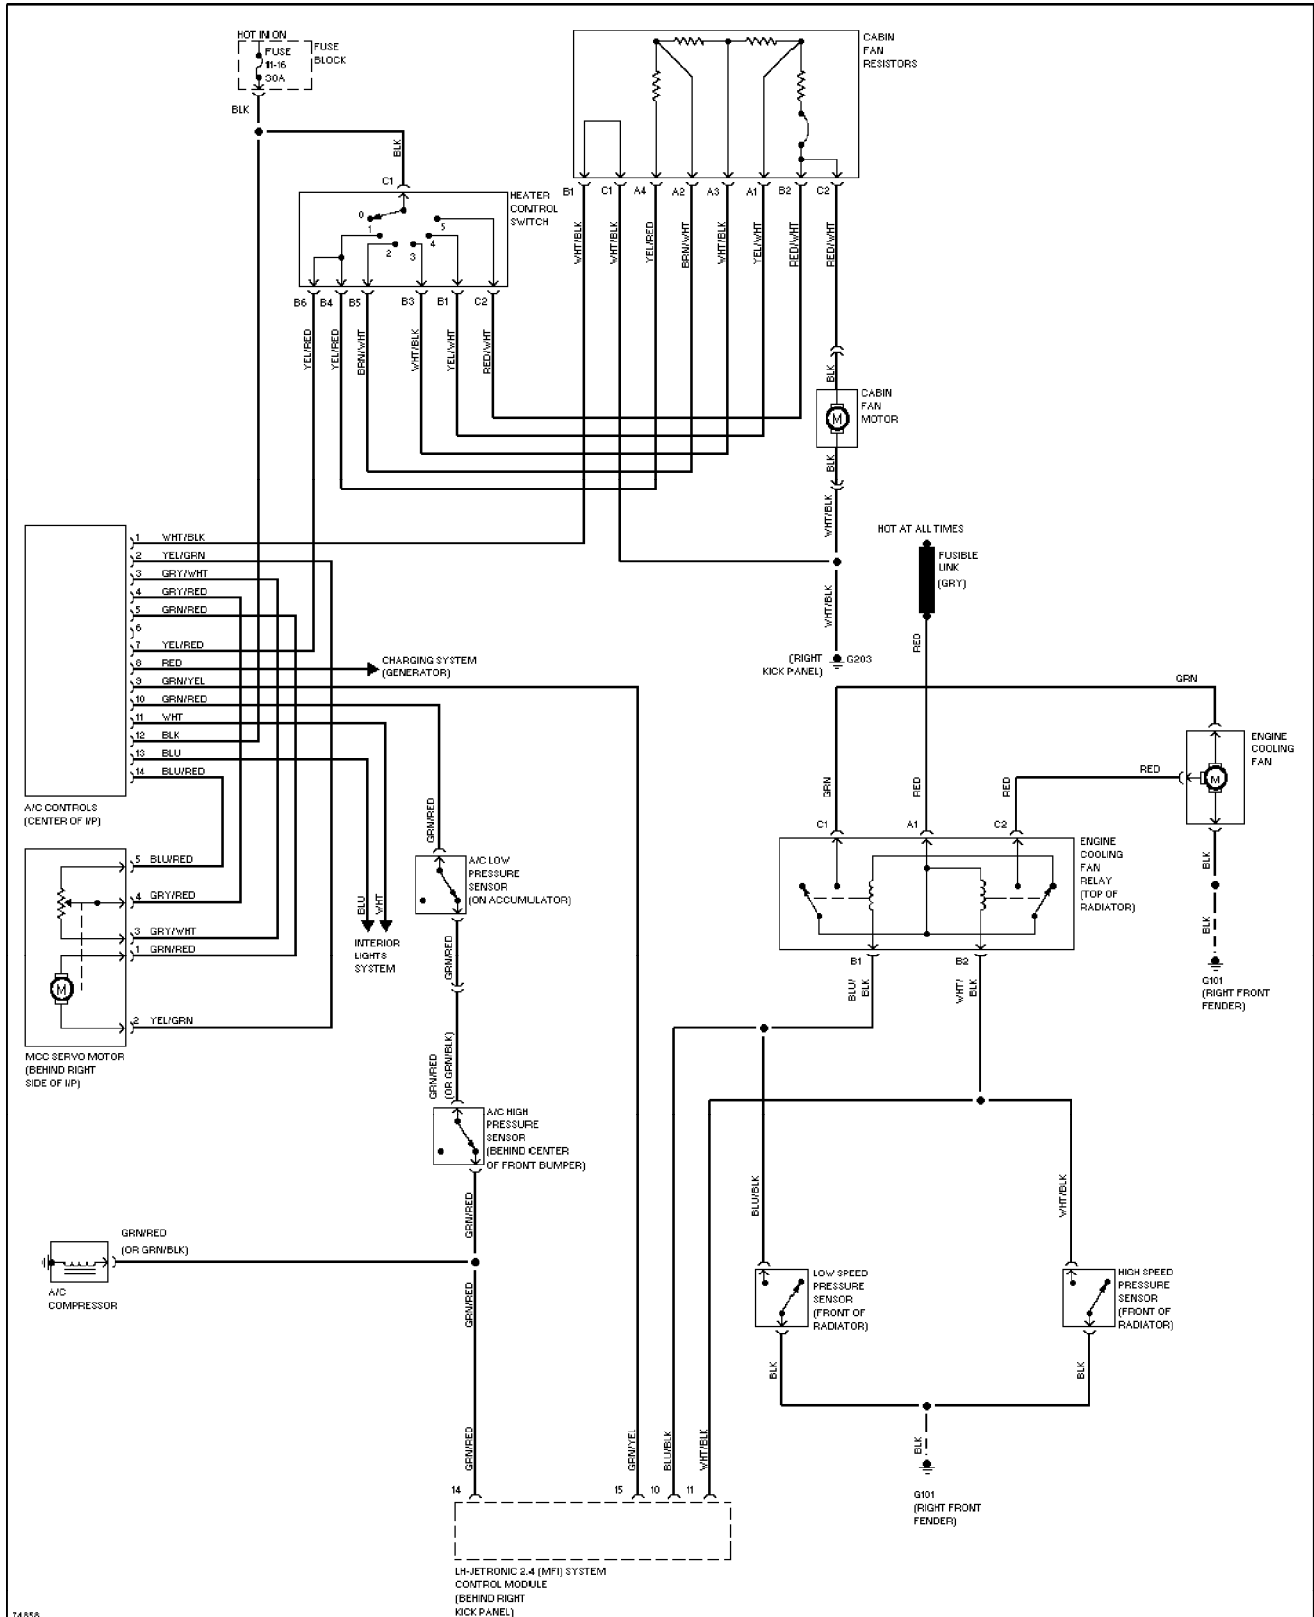

SYSTEM WIRING DIAGRAMS

Air Conditioning Circuits

1995 Volvo 940

For x

Copyright © 1998 Mitchell Repair Information Company, LLC

Saturday, July 24, 2004 10:35AM

SYSTEM WIRING DIAGRAMS

Ground Distribution Circuit