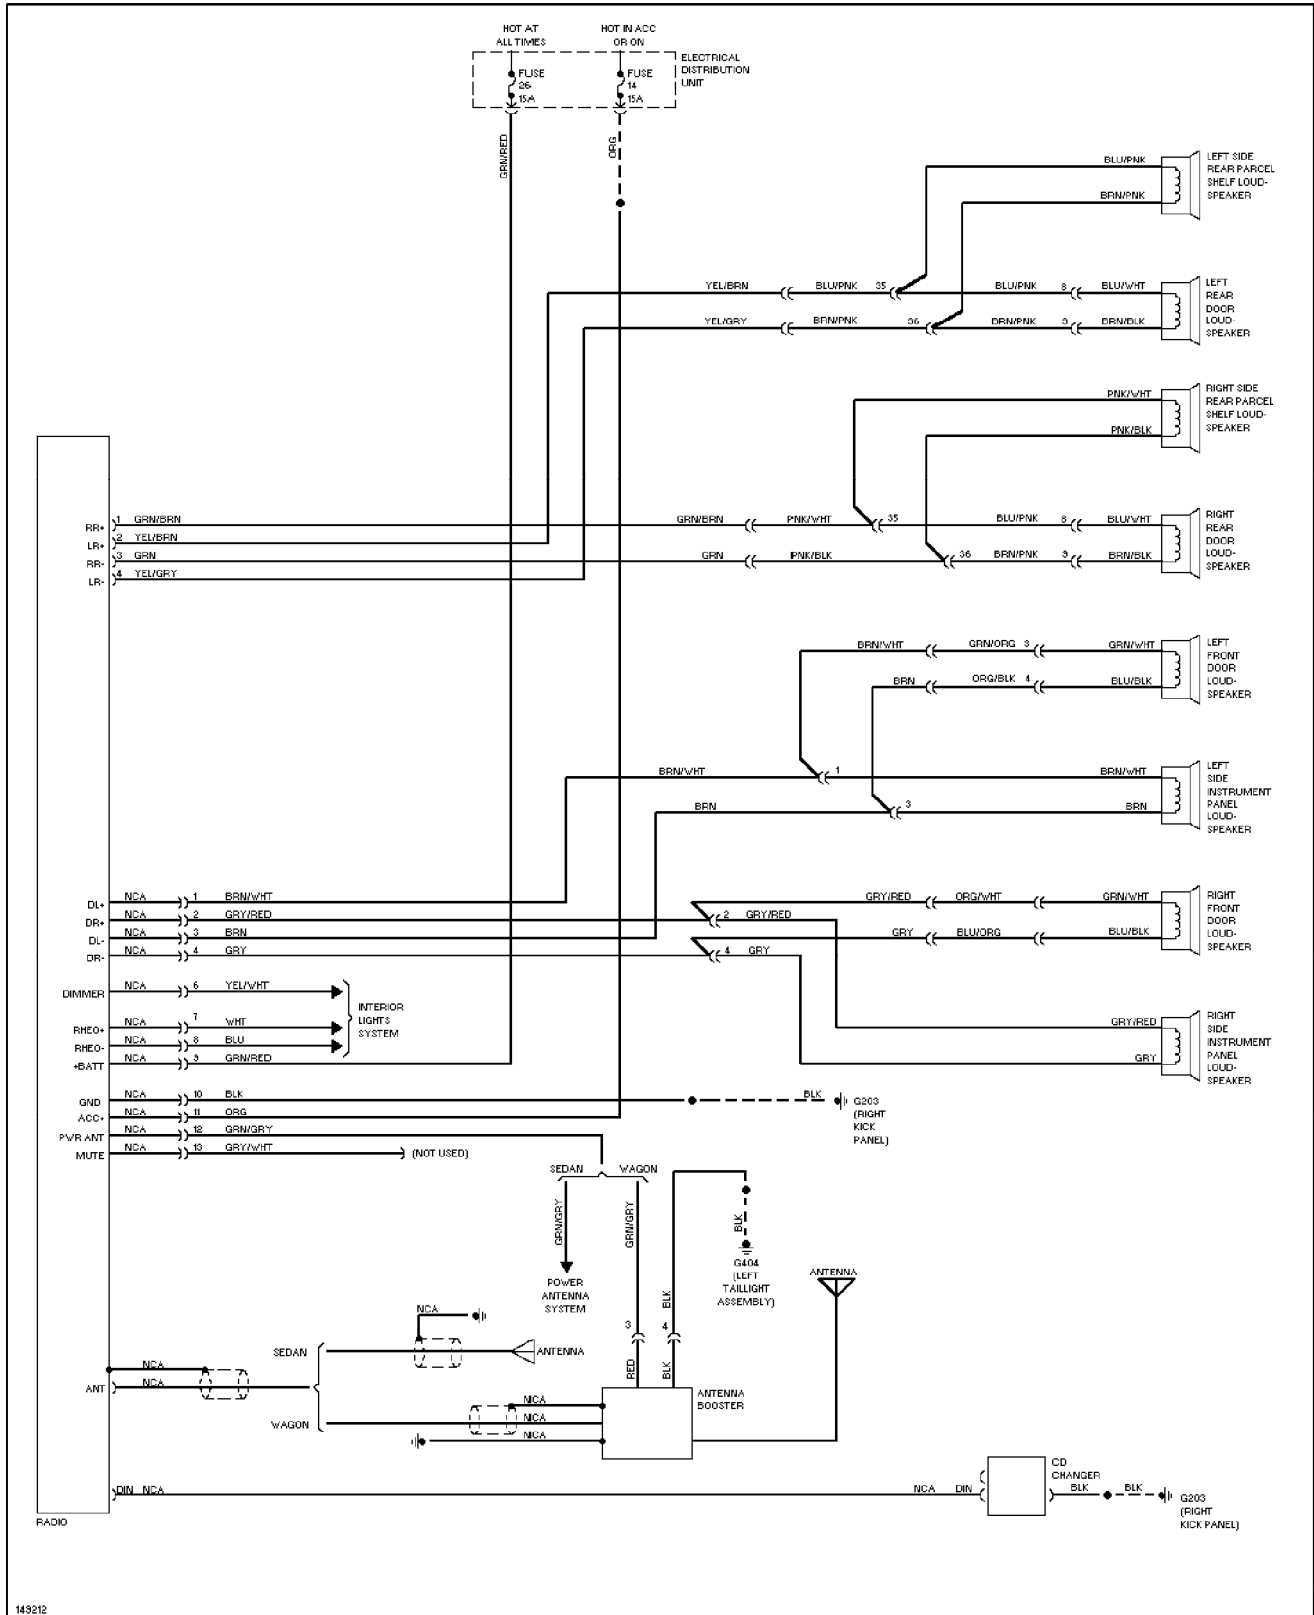

Saturday, July 24, 2004 10:39AM

SYSTEM WIRING DIAGRAMS

Power Top/Sunroof Circuits

1995 Volvo 940

For x

Copyright © 1998 Mitchell Repair Information Company, LLC

Saturday, July 24, 2004 10:39AM

SYSTEM WIRING DIAGRAMS

SYSTEM WIRING DIAGRAMS

Radio Circuits, W/O Amplifier

1995 Volvo 940

For x

Copyright © 1998 Mitchell Repair Information Company, LLC

Saturday, July 24, 2004 10:39AM

SYSTEM WIRING DIAGRAMS

Shift Interlock Circuit

1995 Volvo 940

For x

Copyright © 1998 Mitchell Repair Information Company, LLC

Saturday, July 24, 2004 10:39AM

SYSTEM WIRING DIAGRAMS

Charging Circuit

1995 Volvo 940

For x

Copyright © 1998 Mitchell Repair Information Company, LLC

Saturday, July 24, 2004 10:39AM

SYSTEM WIRING DIAGRAMS

Starting Circuit

1995 Volvo 940

For x

Copyright © 1998 Mitchell Repair Information Company, LLC