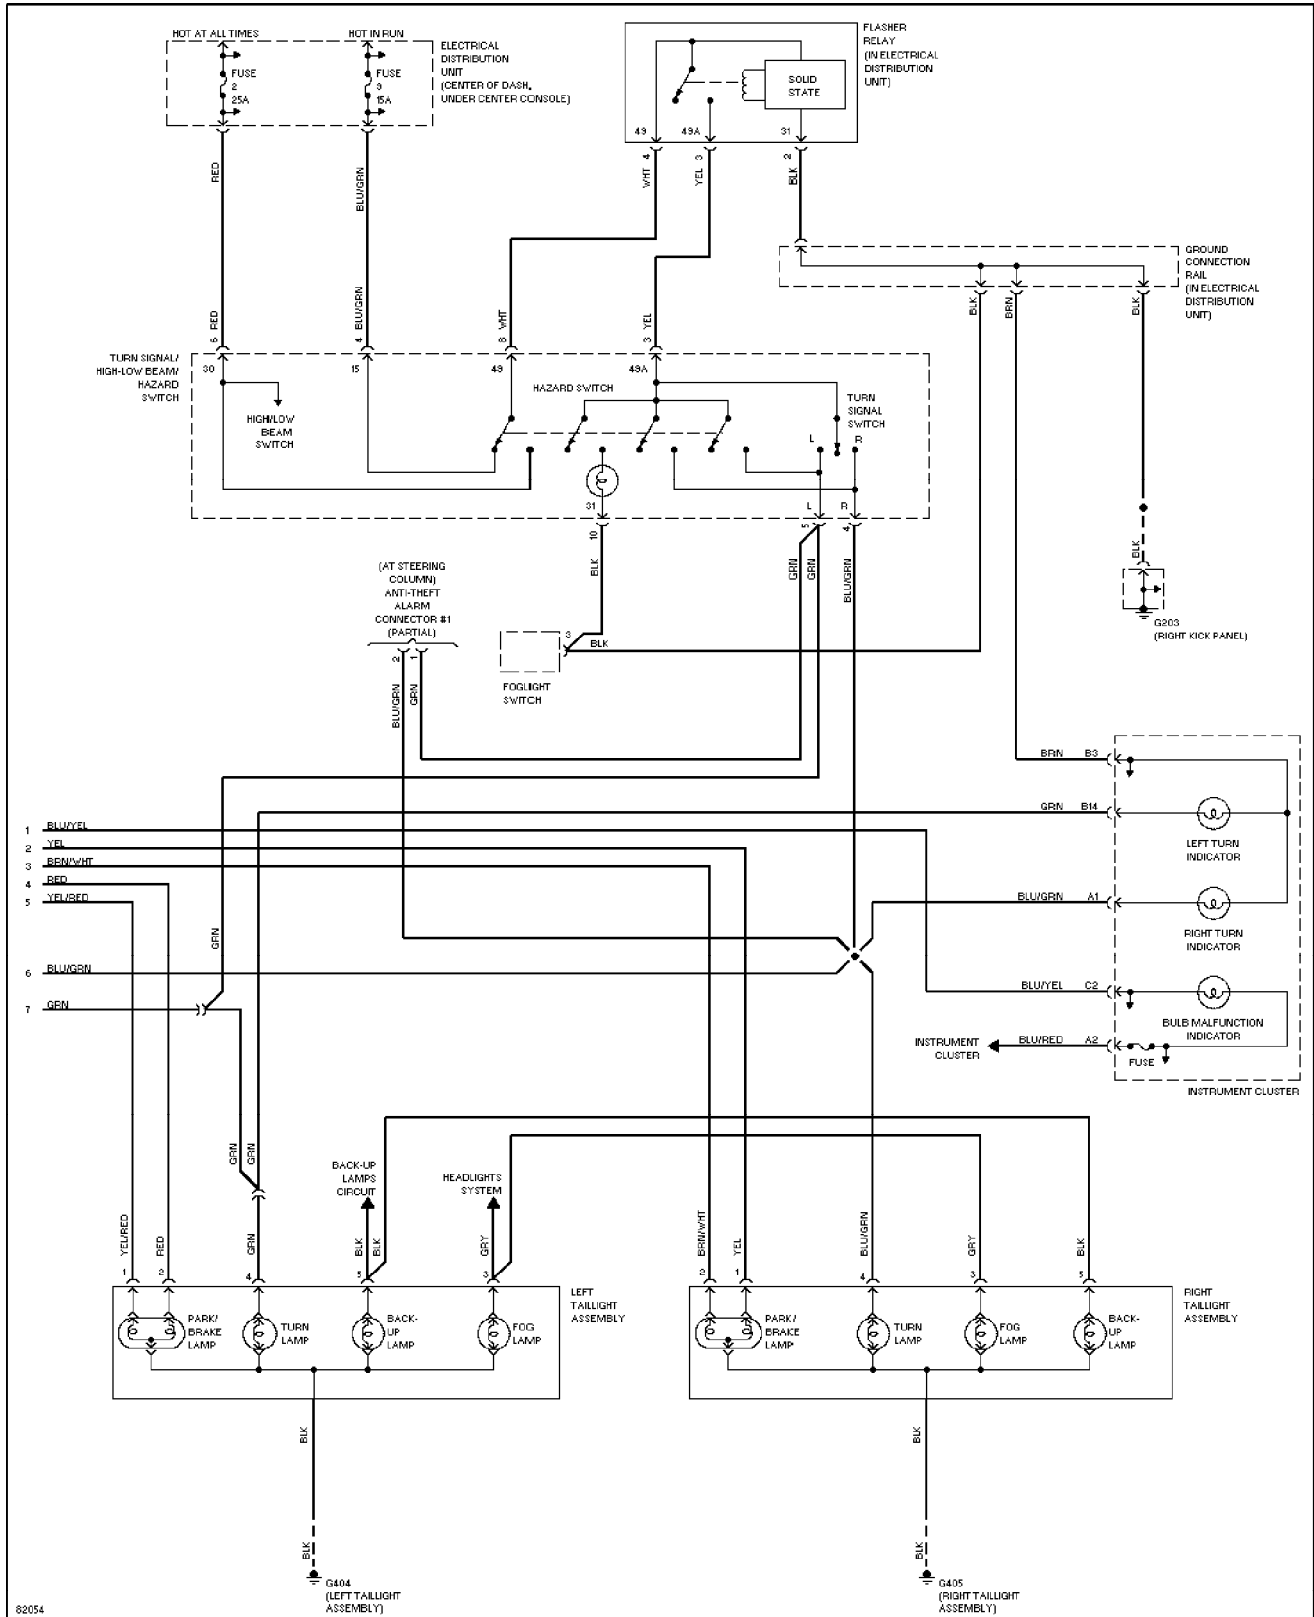

1995 Volvo 940

For x

Copyright © 1998 Mitchell Repair Information Company, LLC
Saturday, July 24, 2004 10:36AM

SYSTEM WIRING DIAGRAMS

Exterior Lamps Circuit, Wagon (2 of 2)

1995 Volvo 940

For x

Copyright © 1998 Mitchell Repair Information Company, LLC
Saturday, July 24, 2004 10:36AM