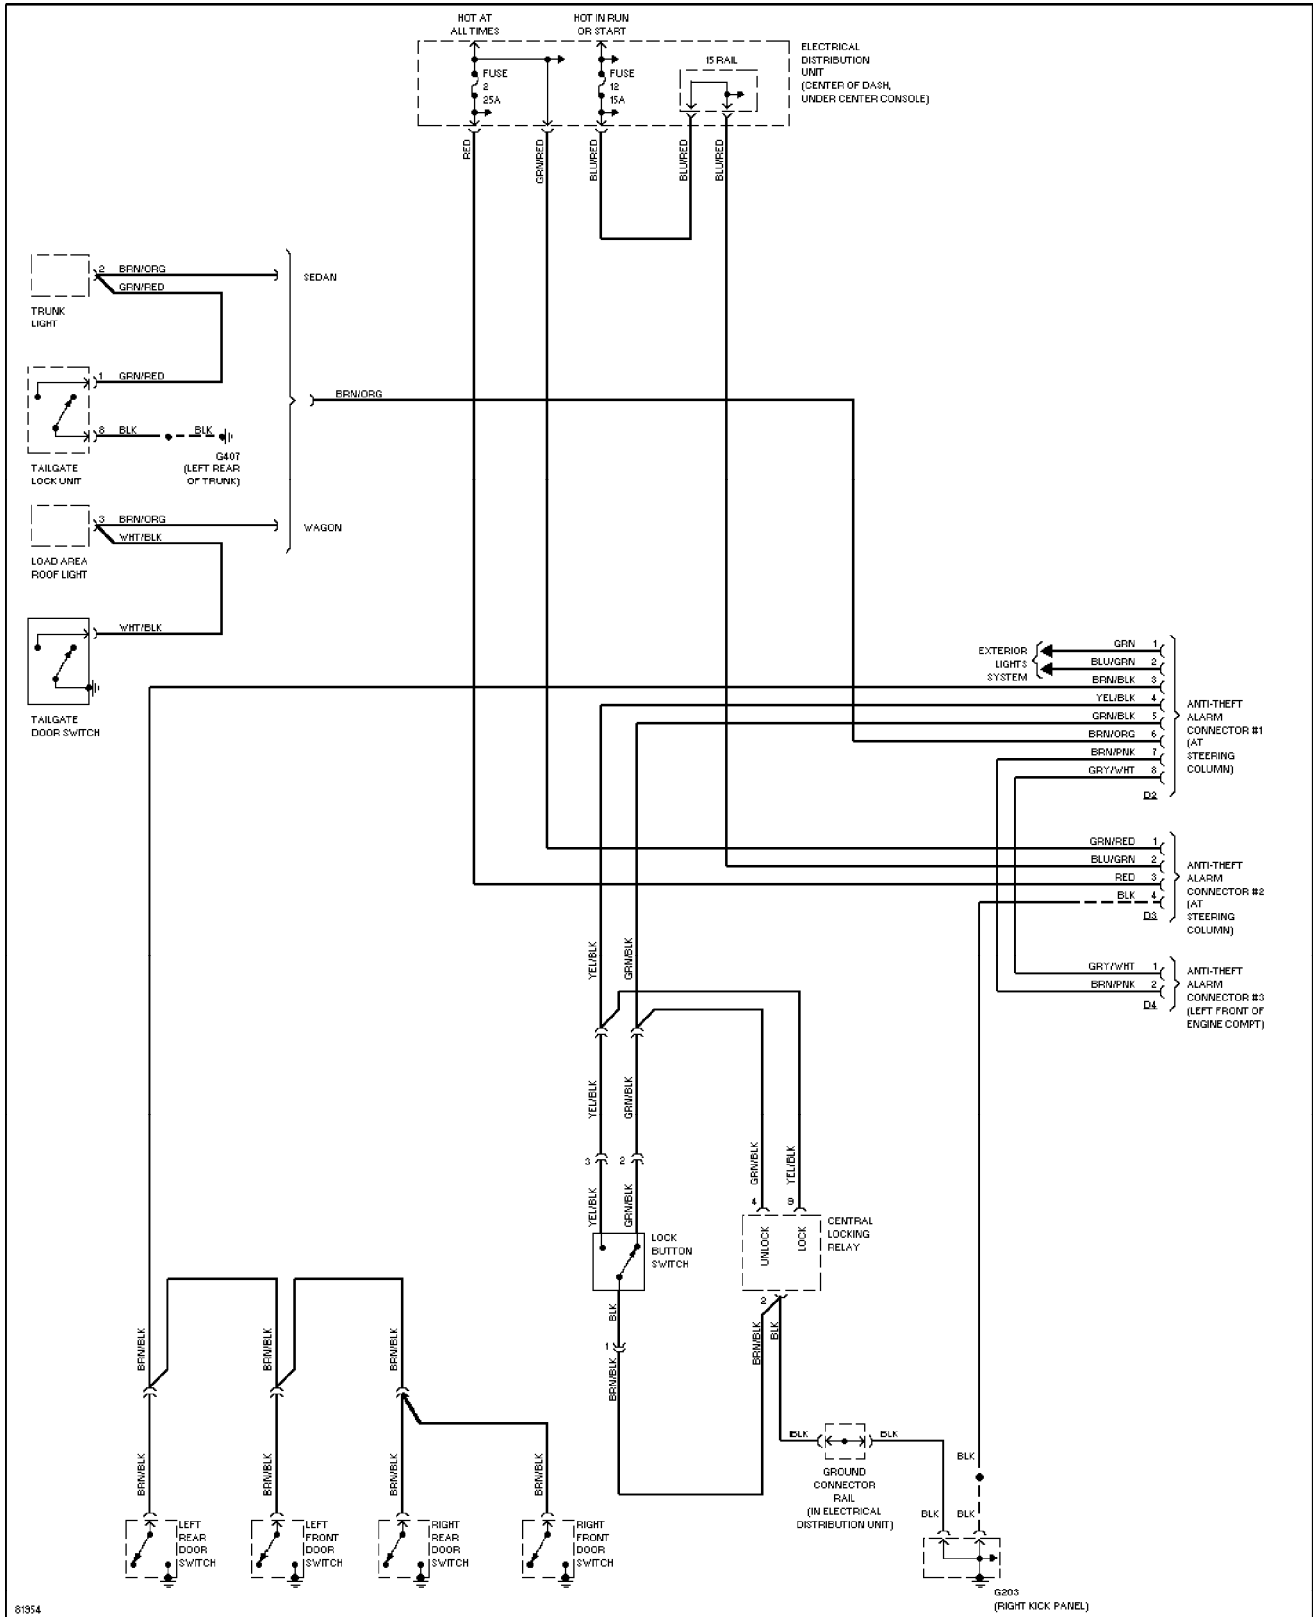

Saturday, July 24, 2004 10:35AM

SYSTEM WIRING DIAGRAMS

Anti-theft Circuit

1995 Volvo 940

For x

Copyright © 1998 Mitchell Repair Information Company, LLC

Saturday, July 24, 2004 10:35AM

SYSTEM WIRING DIAGRAMS