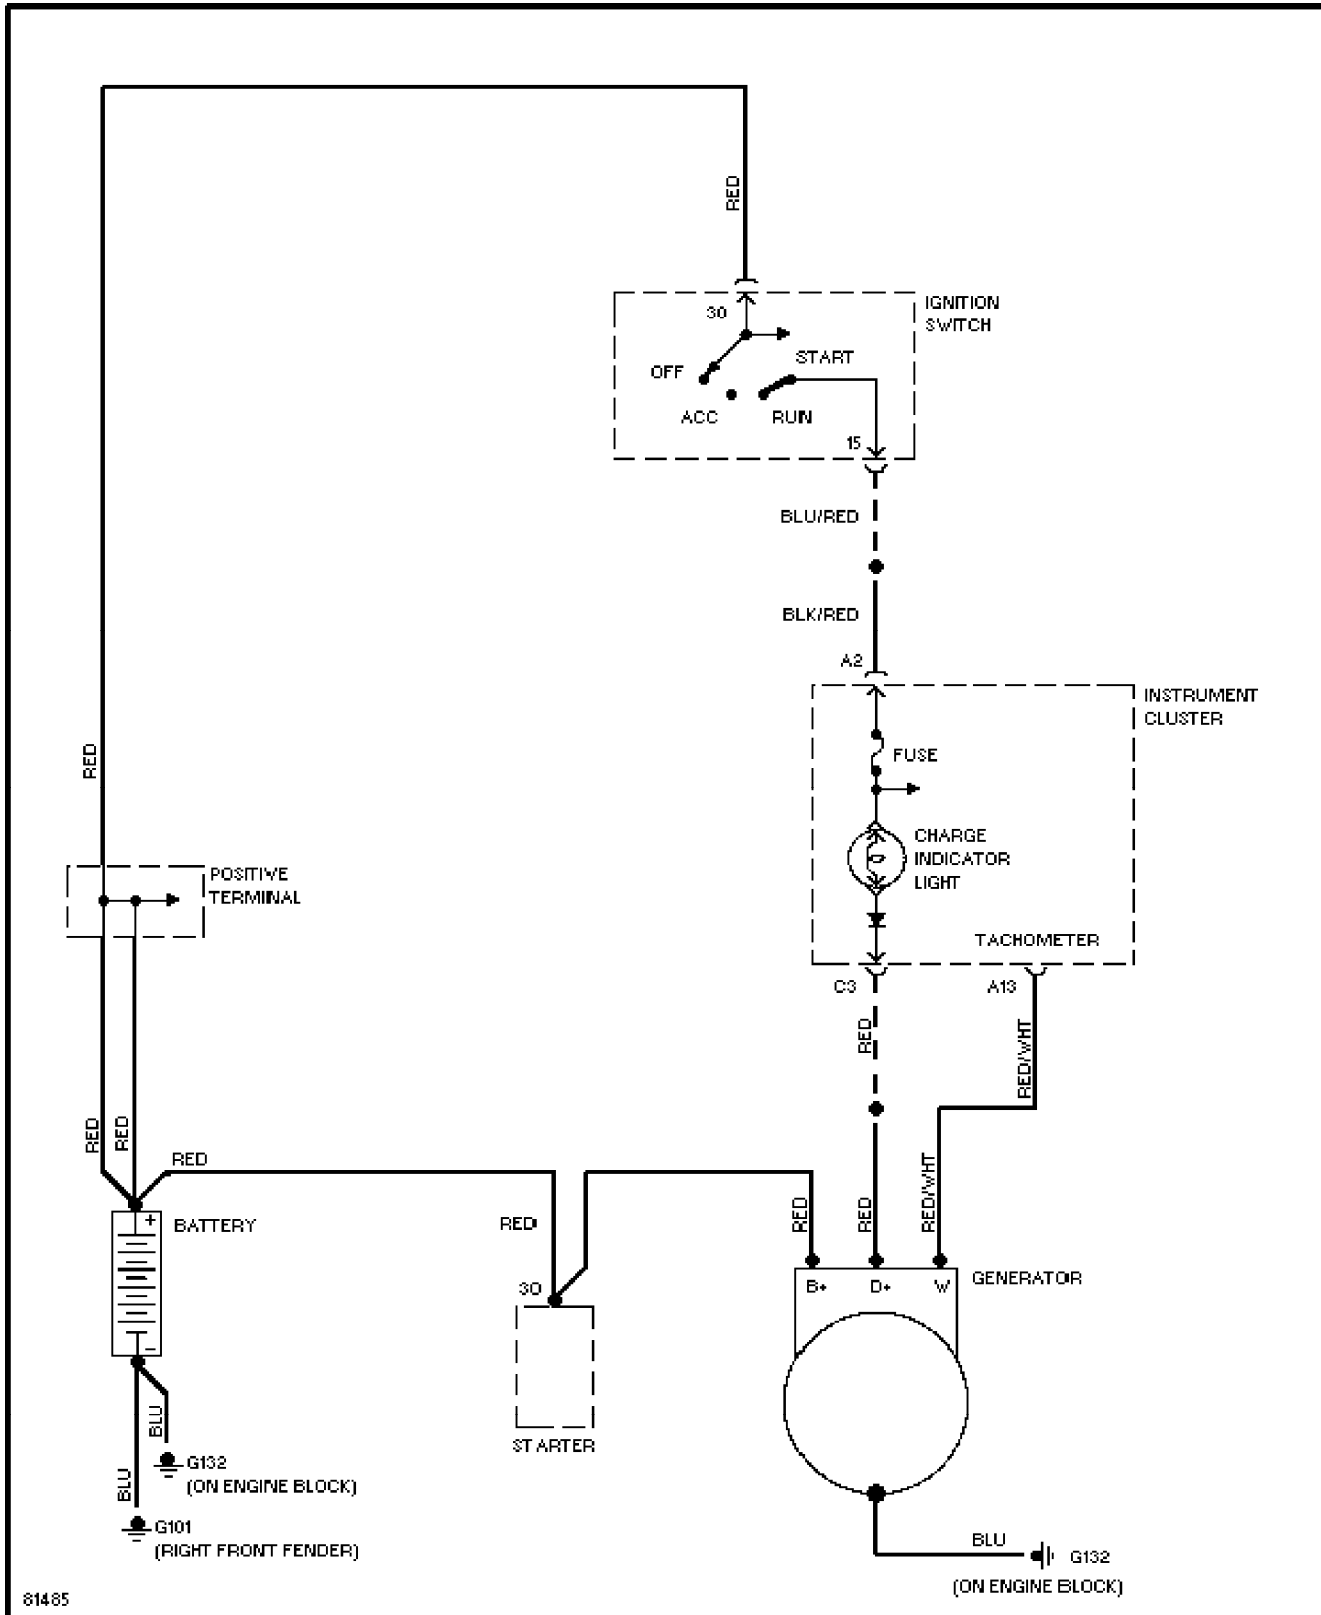

SYSTEM WIRING DIAGRAMS

Radio Circuits, W/O Amplifier

1995 Volvo 940

For x

Copyright © 1998 Mitchell Repair Information Company, LLC

Saturday, July 24, 2004 10:39AM

SYSTEM WIRING DIAGRAMS

Shift Interlock Circuit

1995 Volvo 940

For x

Copyright © 1998 Mitchell Repair Information Company, LLC

Saturday, July 24, 2004 10:39AM

SYSTEM WIRING DIAGRAMS

Charging Circuit

1995 Volvo 940

For x

Copyright © 1998 Mitchell Repair Information Company, LLC

Saturday, July 24, 2004 10:39AM

SYSTEM WIRING DIAGRAMS

Starting Circuit

1995 Volvo 940

For x

Copyright © 1998 Mitchell Repair Information Company, LLC