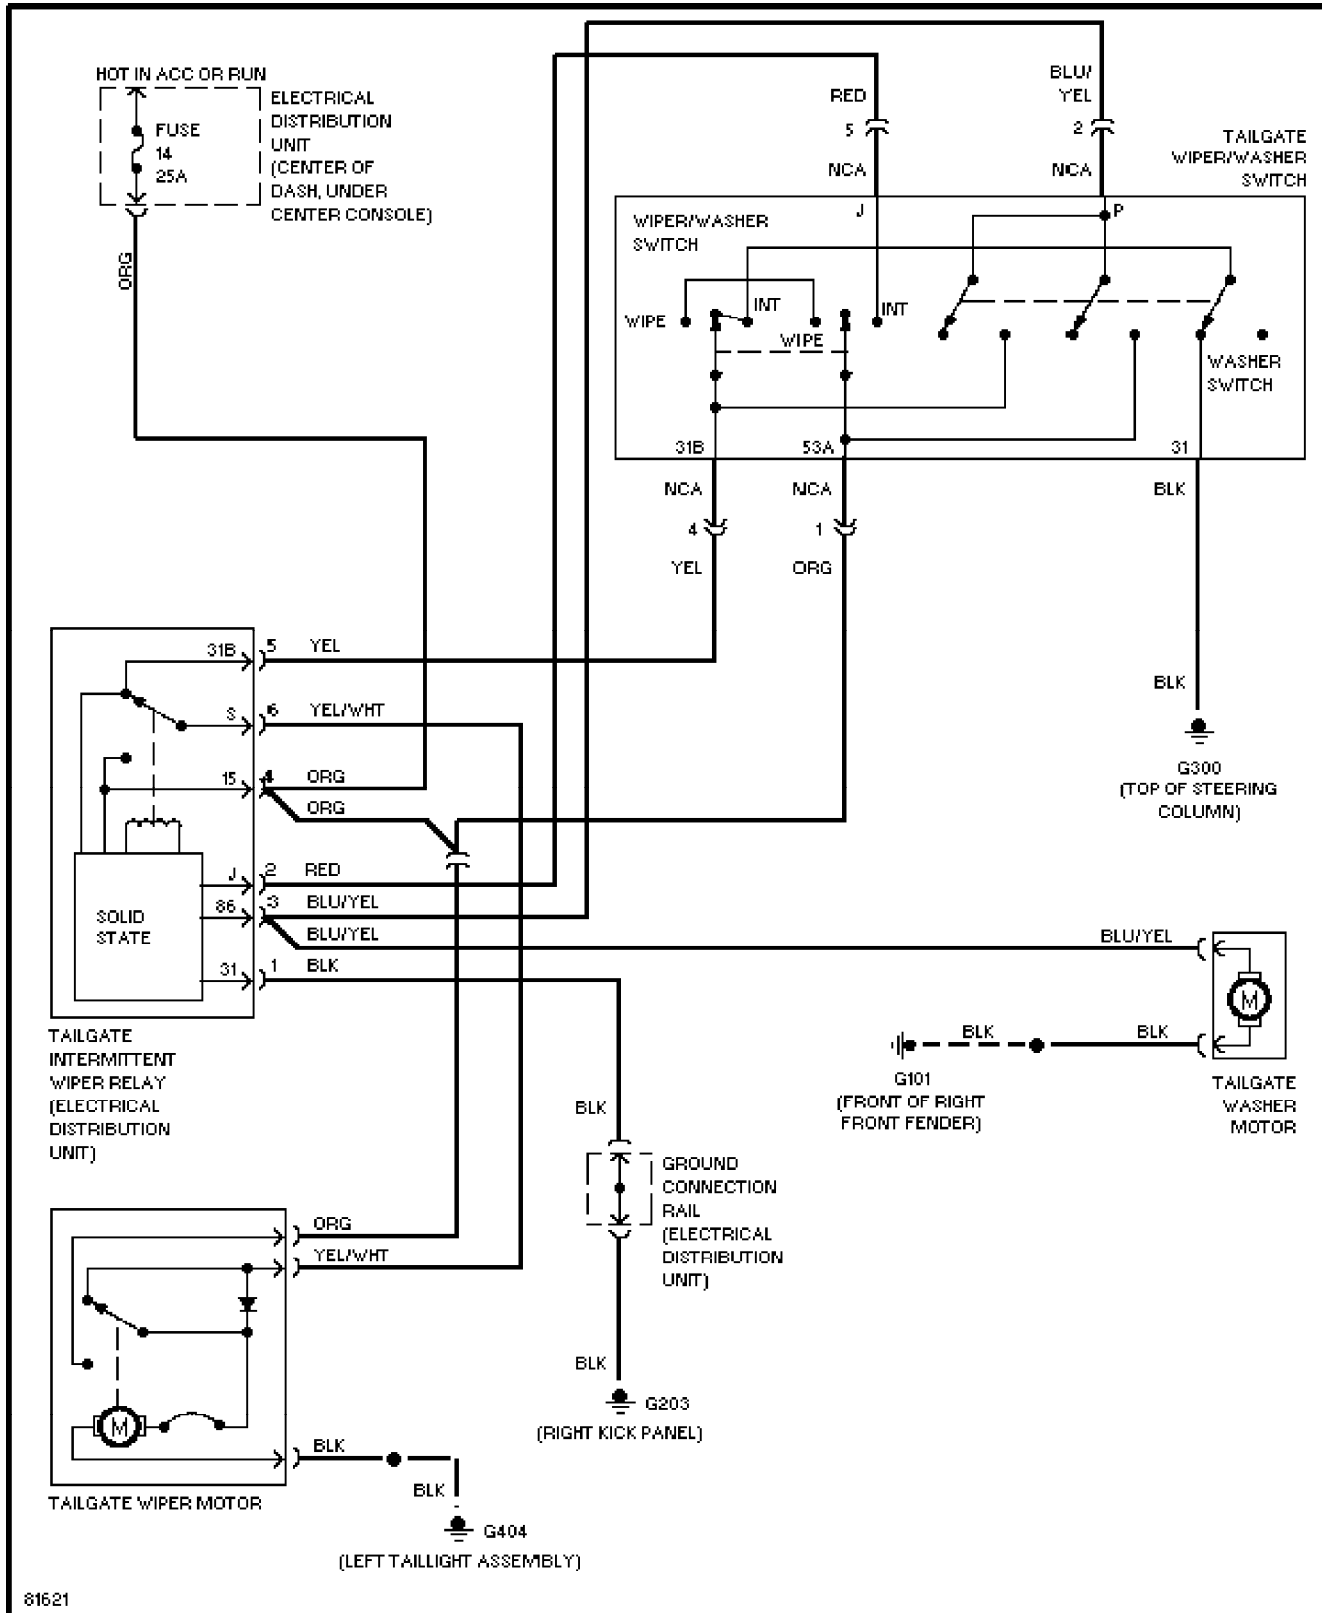

SYSTEM WIRING DIAGRAMS

Rear Wiper/Washer Circuit

1995 Volvo 940

For x

Copyright © 1998 Mitchell Repair Information Company, LLC

Saturday, July 24, 2004 10:40AM