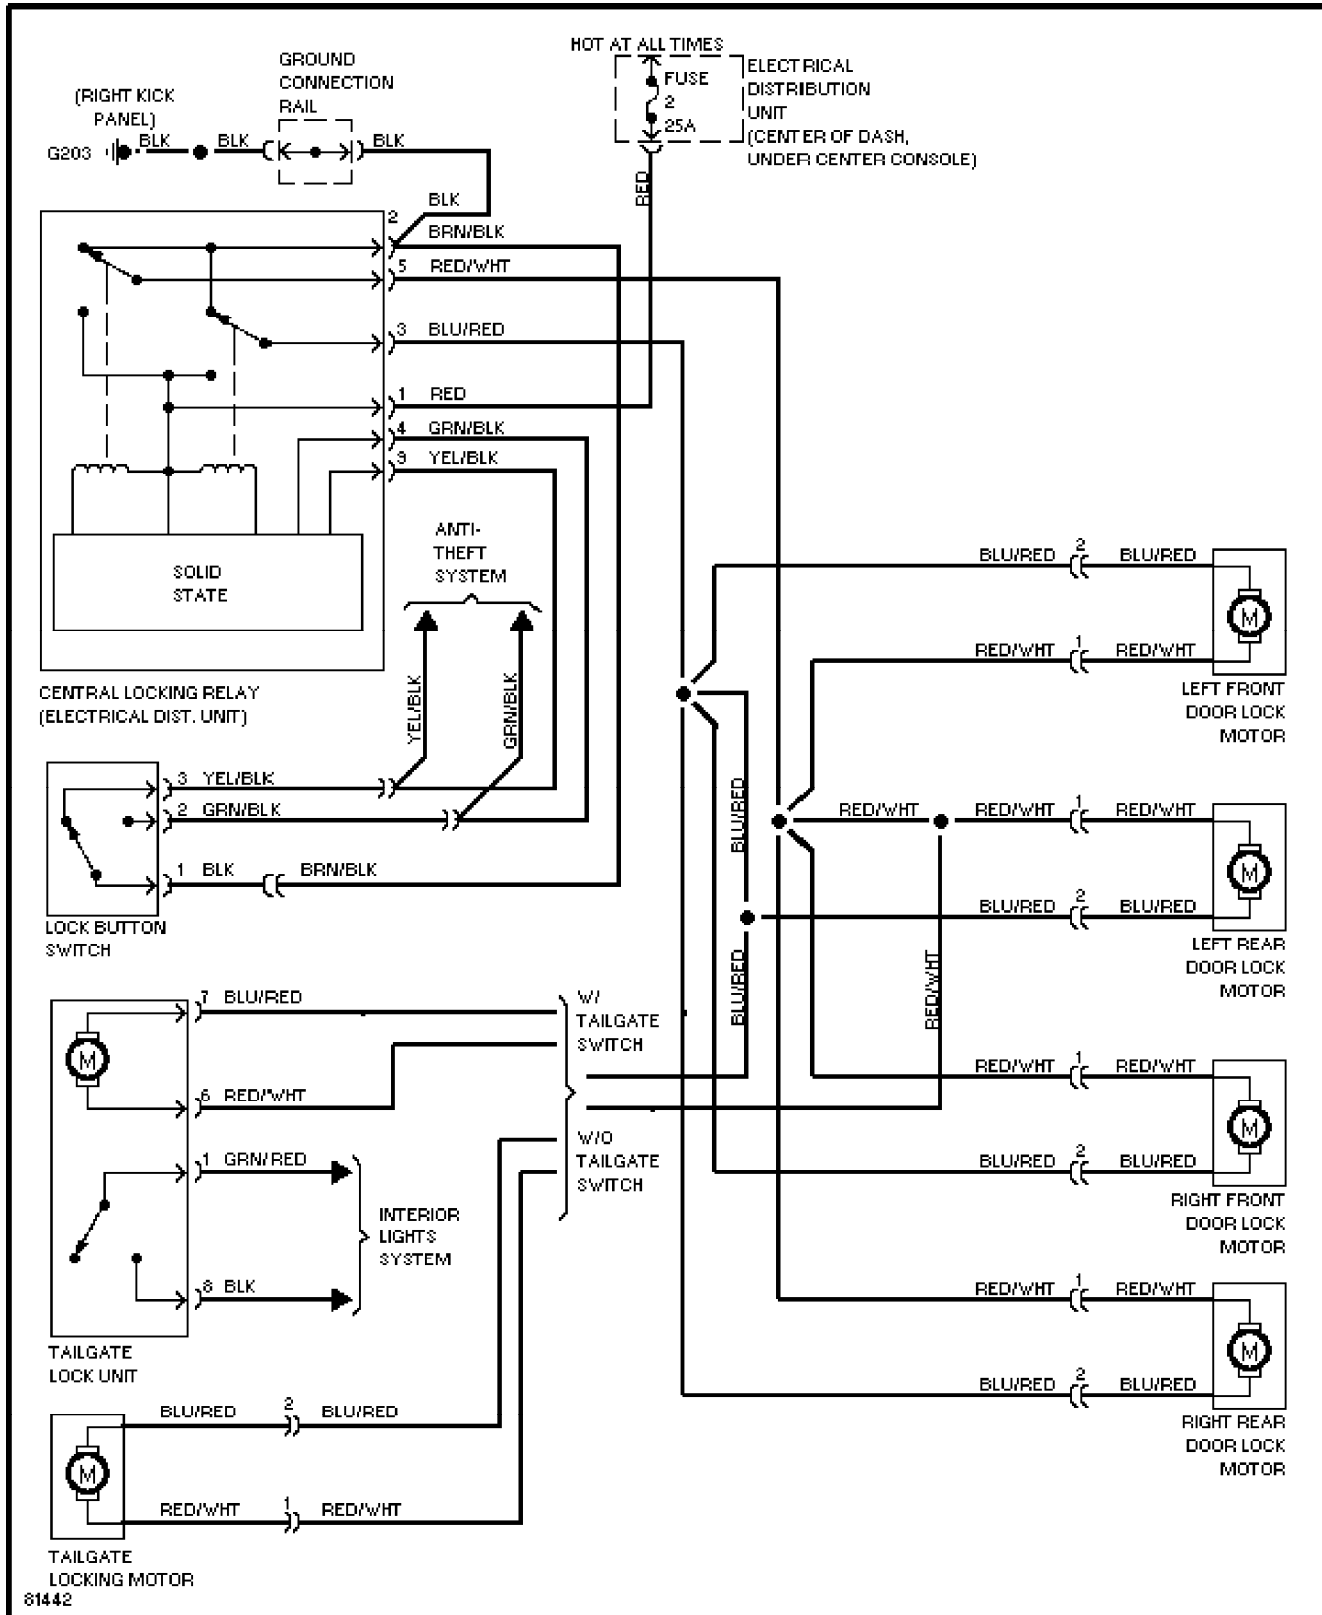

SYSTEM WIRING DIAGRAMS

Power Door Lock Circuit

1995 Volvo 940

For x

Copyright © 1998 Mitchell Repair Information Company, LLC

Saturday, July 24, 2004 10:37AM