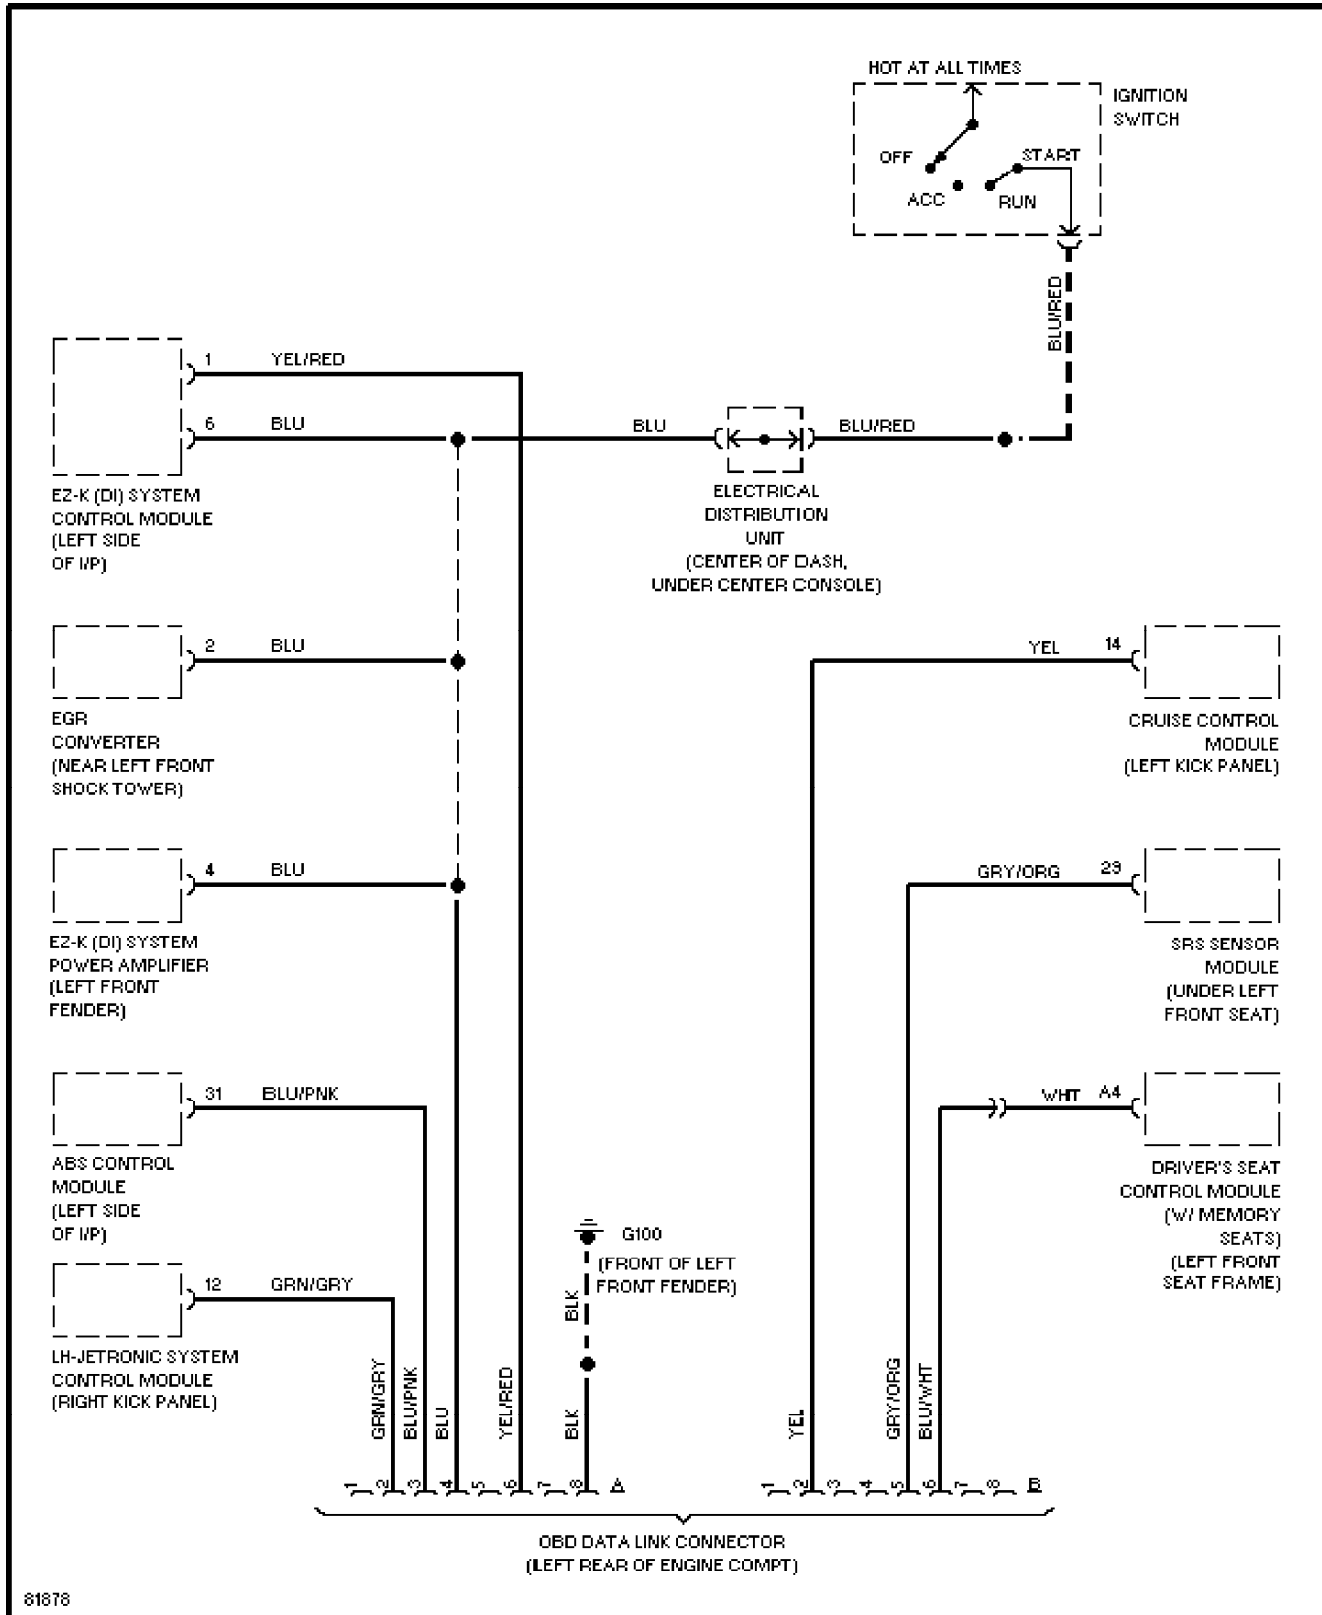

SYSTEM WIRING DIAGRAMS

Computer Data Lines

1995 Volvo 940

For x

Copyright © 1998 Mitchell Repair Information Company, LLC

Saturday, July 24, 2004 10:35AM