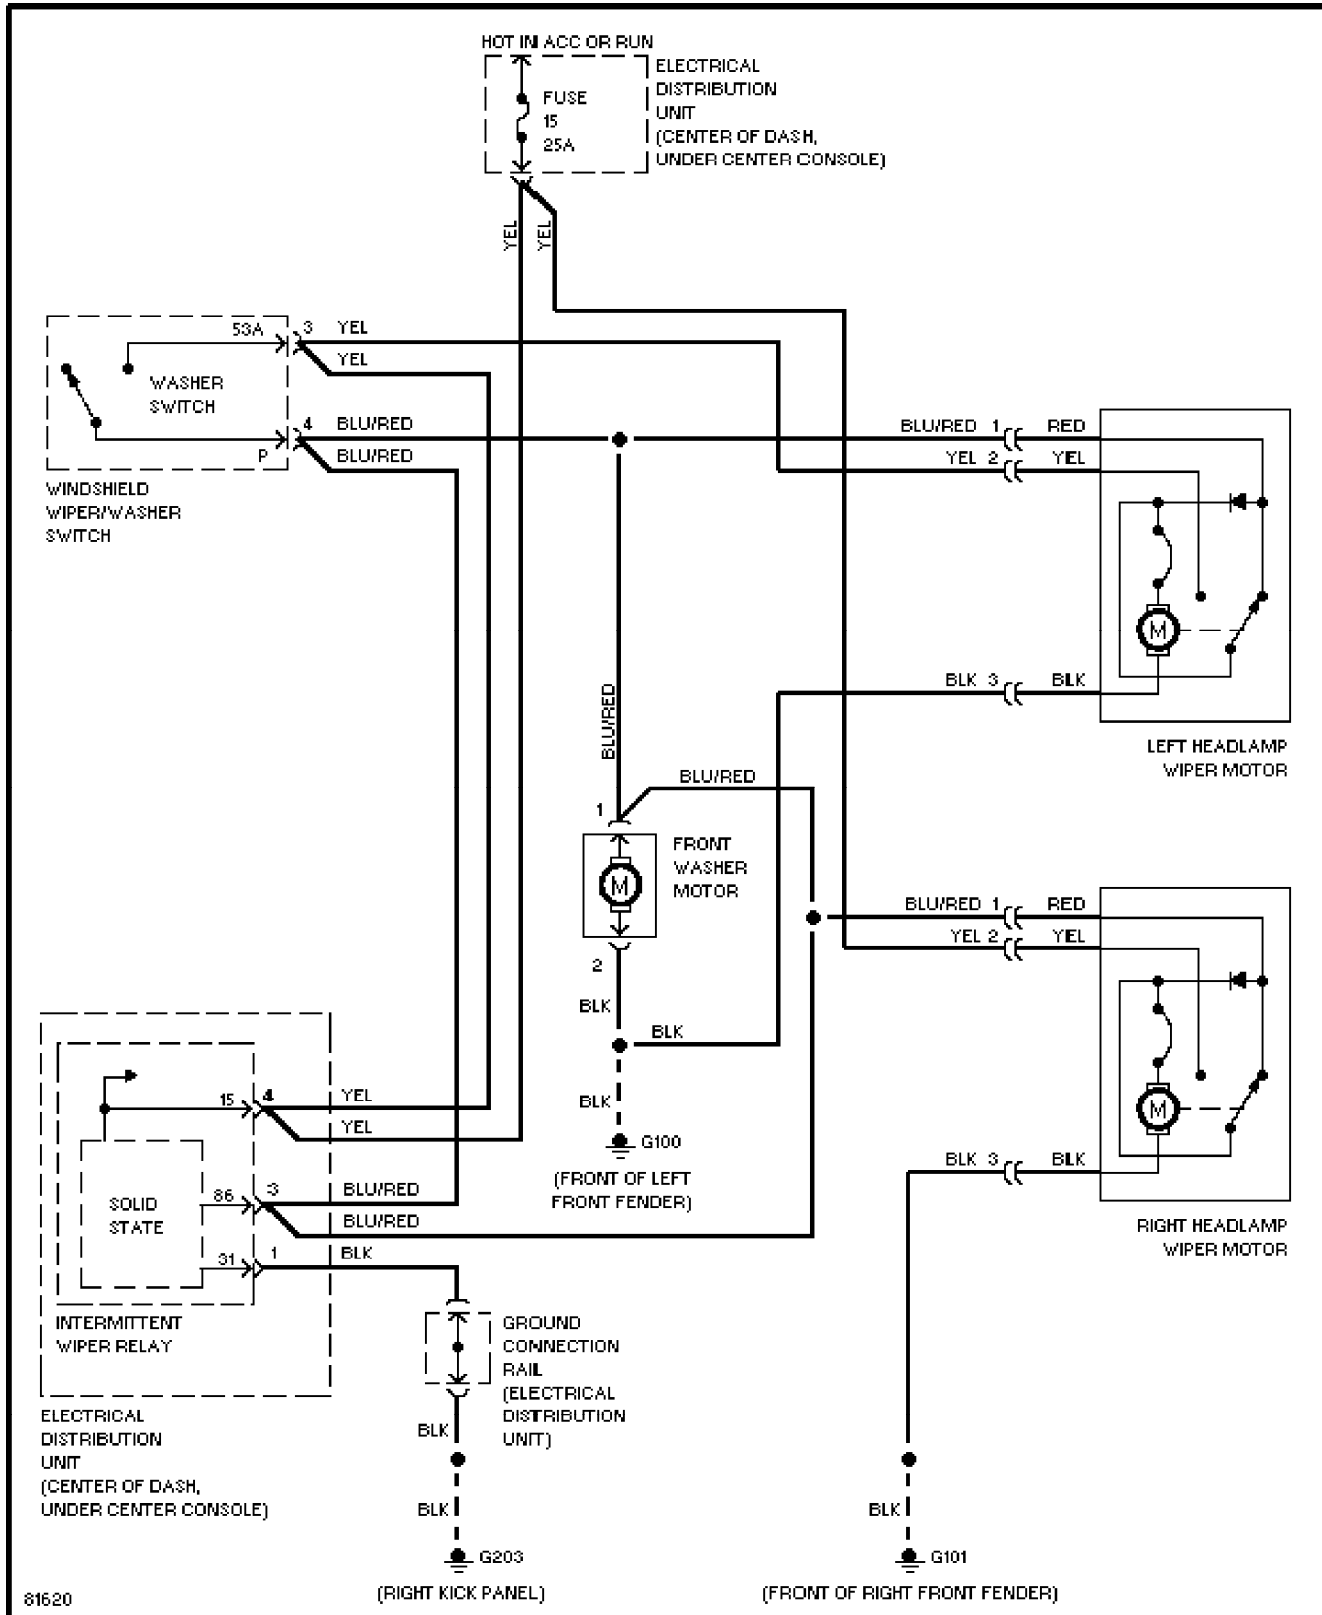

SYSTEM WIRING DIAGRAMS

Headlamp Wiper/Washer Circuit

1995 Volvo 940

For x
Copyright © 1998 Mitchell Repair Information Company, LLC
Saturday, July 24, 2004 10:40AM