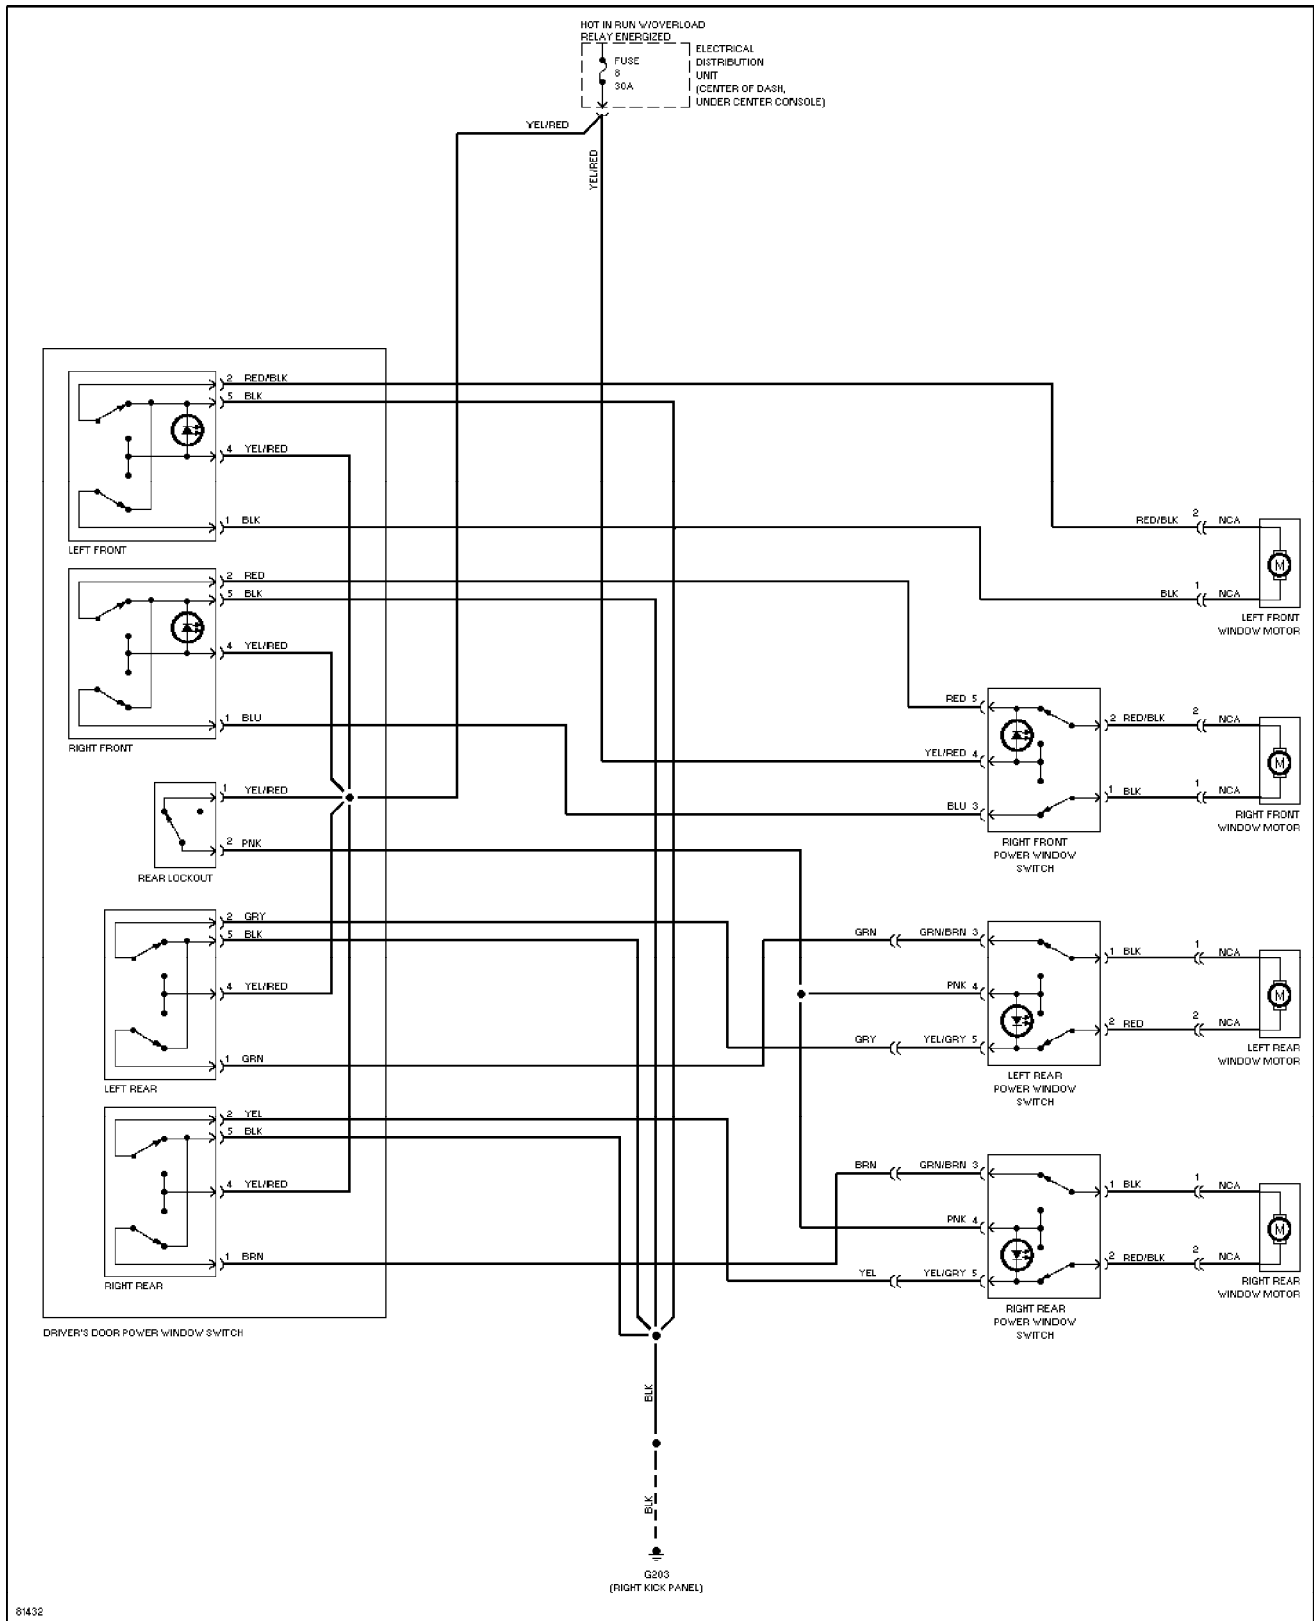

SYSTEM WIRING DIAGRAMS

Power Window Circuit

1995 Volvo 940

For x

Copyright © 1998 Mitchell Repair Information Company, LLC

Saturday, July 24, 2004 10:39AM