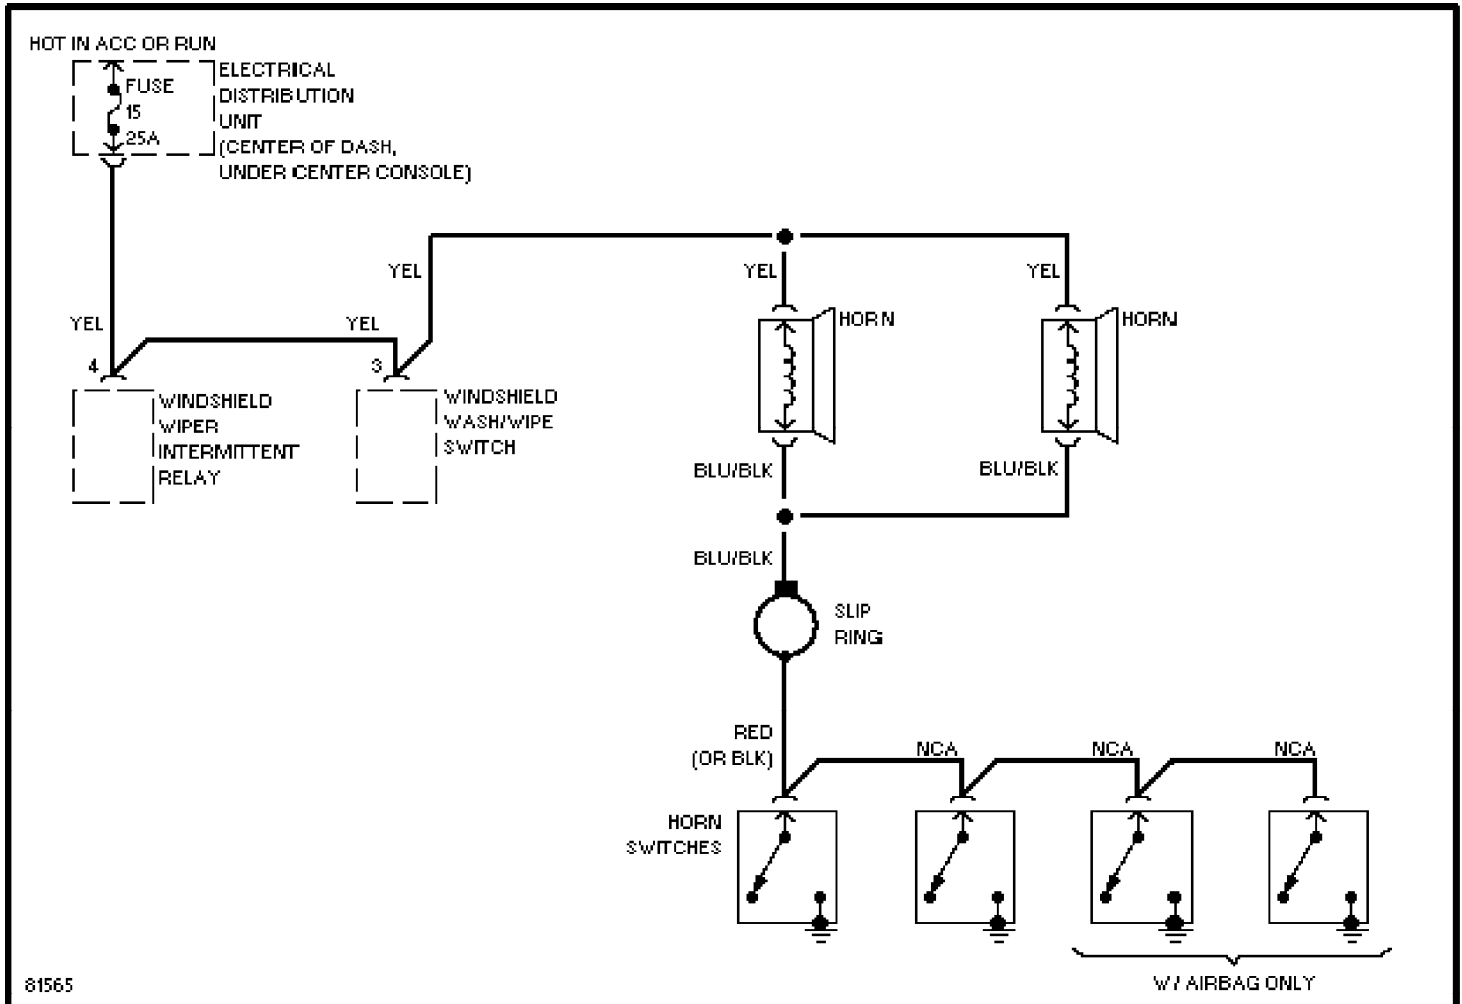

SYSTEM WIRING DIAGRAMS

Horn Circuit

1995 Volvo 940

For x

Copyright © 1998 Mitchell Repair Information Company, LLC

Saturday, July 24, 2004 10:37AM

SYSTEM WIRING DIAGRAMS

Instrument Illumination Circuit