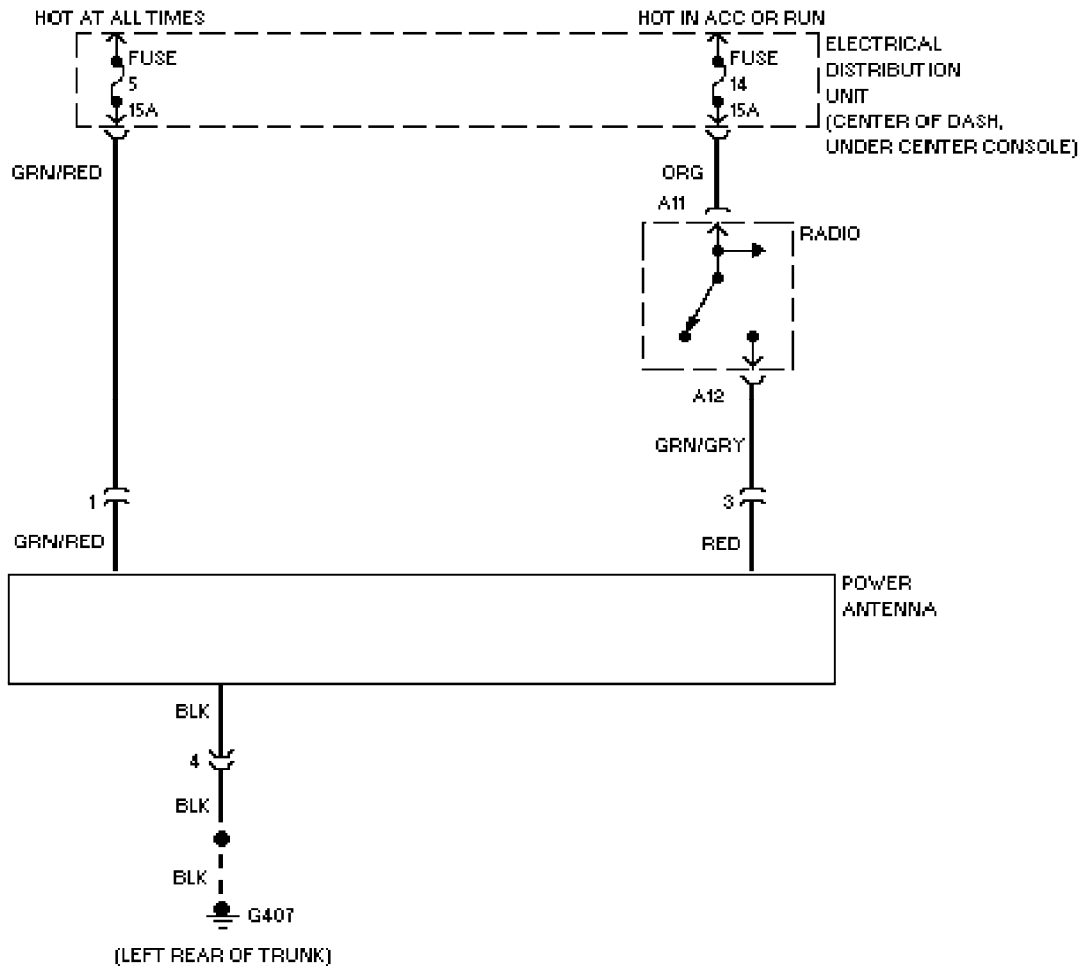

Saturday, July 24, 2004 10:37AM

SYSTEM WIRING DIAGRAMS

Power Antenna Circuit

1995 Volvo 940

For x

Copyright © 1998 Mitchell Repair Information Company, LLC

Saturday, July 24, 2004 10:37AM

SYSTEM WIRING DIAGRAMS