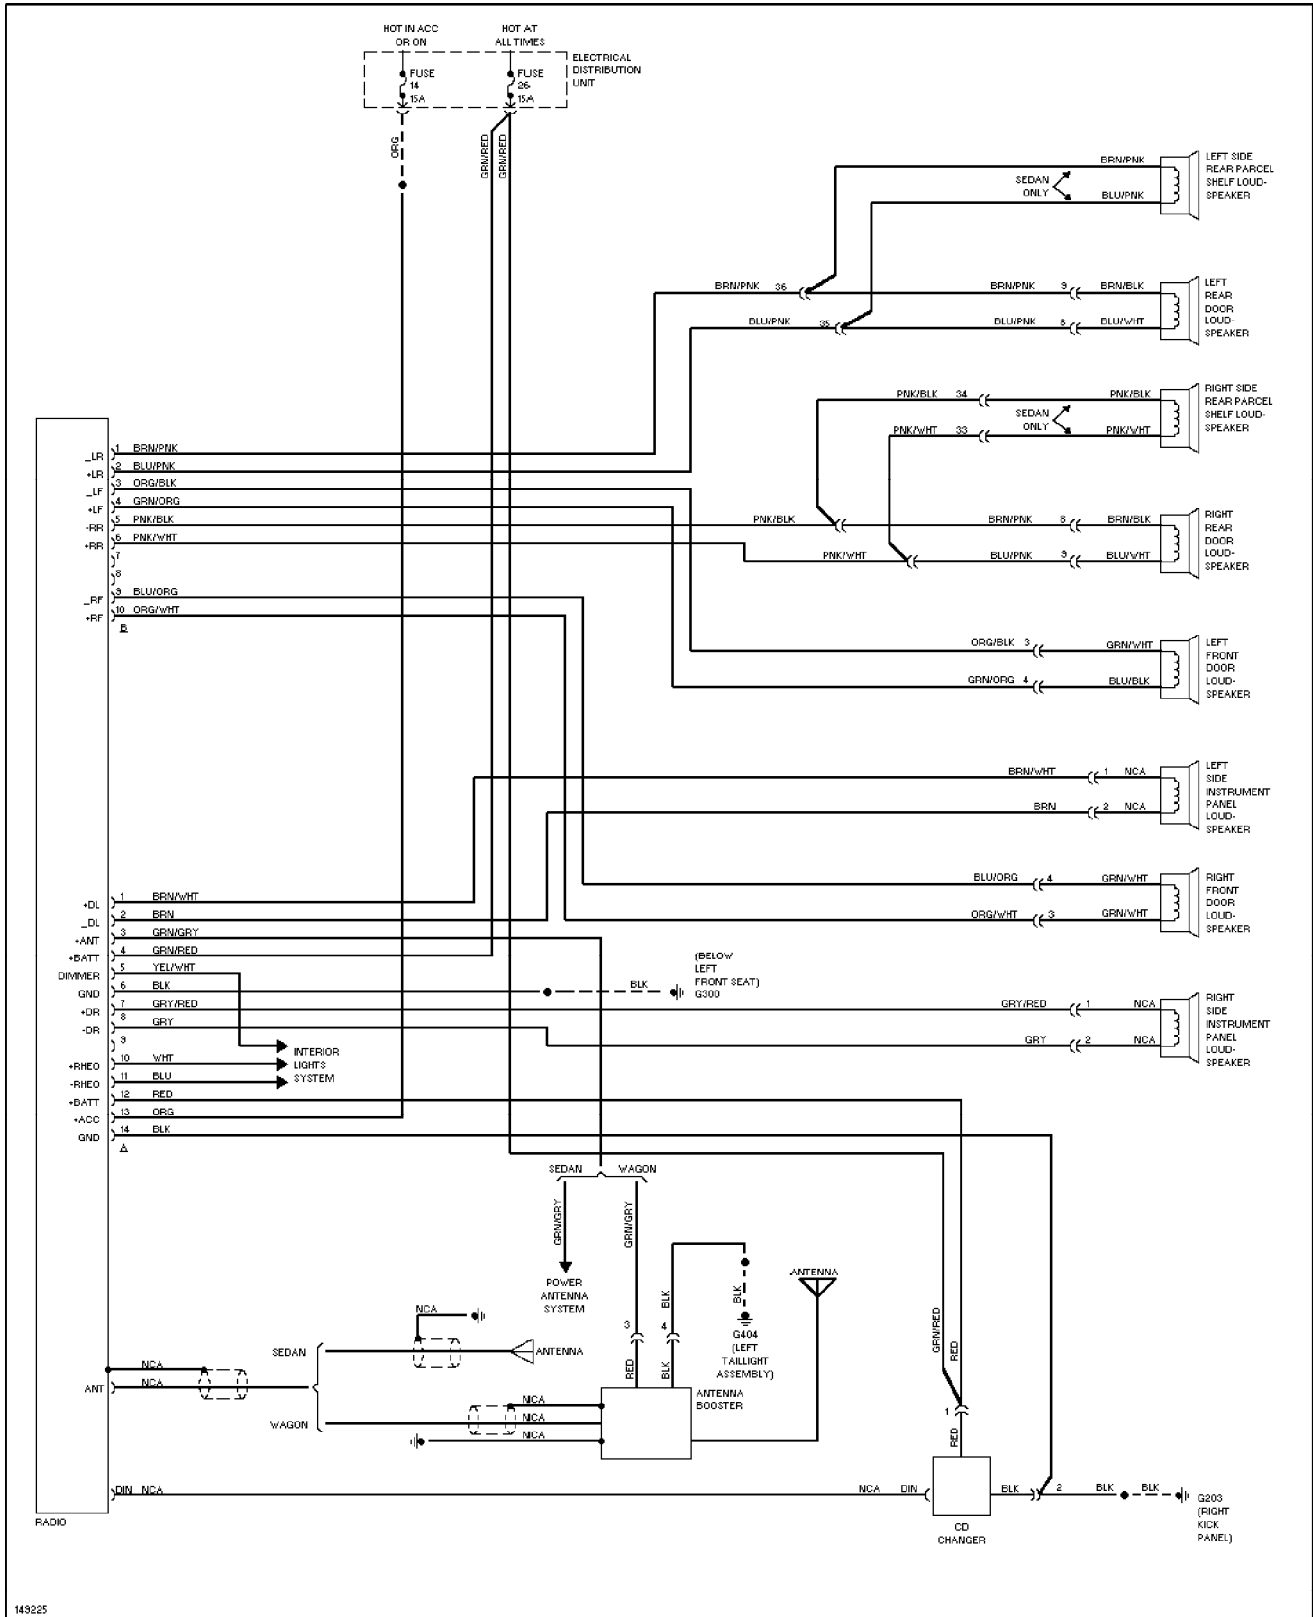

SYSTEM WIRING DIAGRAMS

Radio Circuits, W/ Integrated Amplifier

1995 Volvo 940

For x

Copyright © 1998 Mitchell Repair Information Company, LLC

Saturday, July 24, 2004 10:39AM