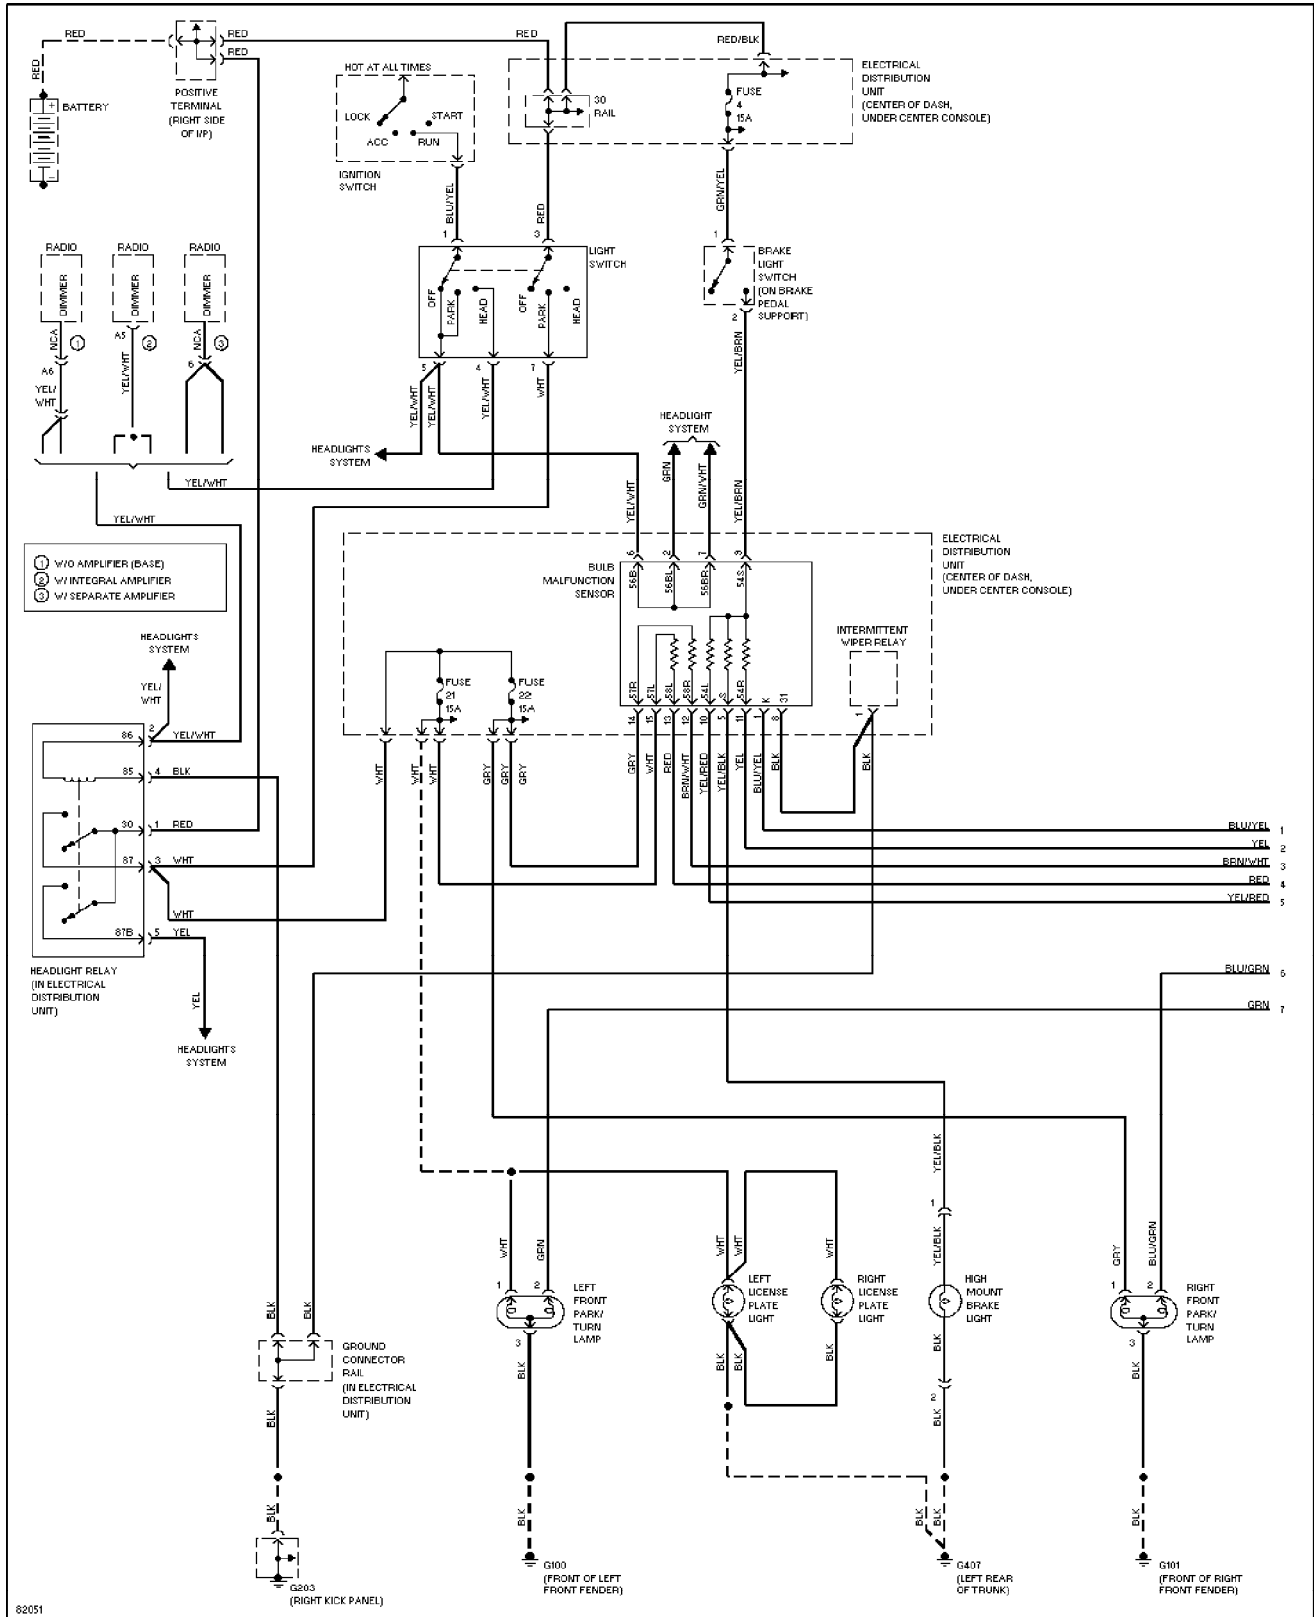

SYSTEM WIRING DIAGRAMS

Exterior Lamps Circuit, Sedan (1 of 2)

1995 Volvo 940

For x

Copyright © 1998 Mitchell Repair Information Company, LLC
Saturday, July 24, 2004 10:36AM