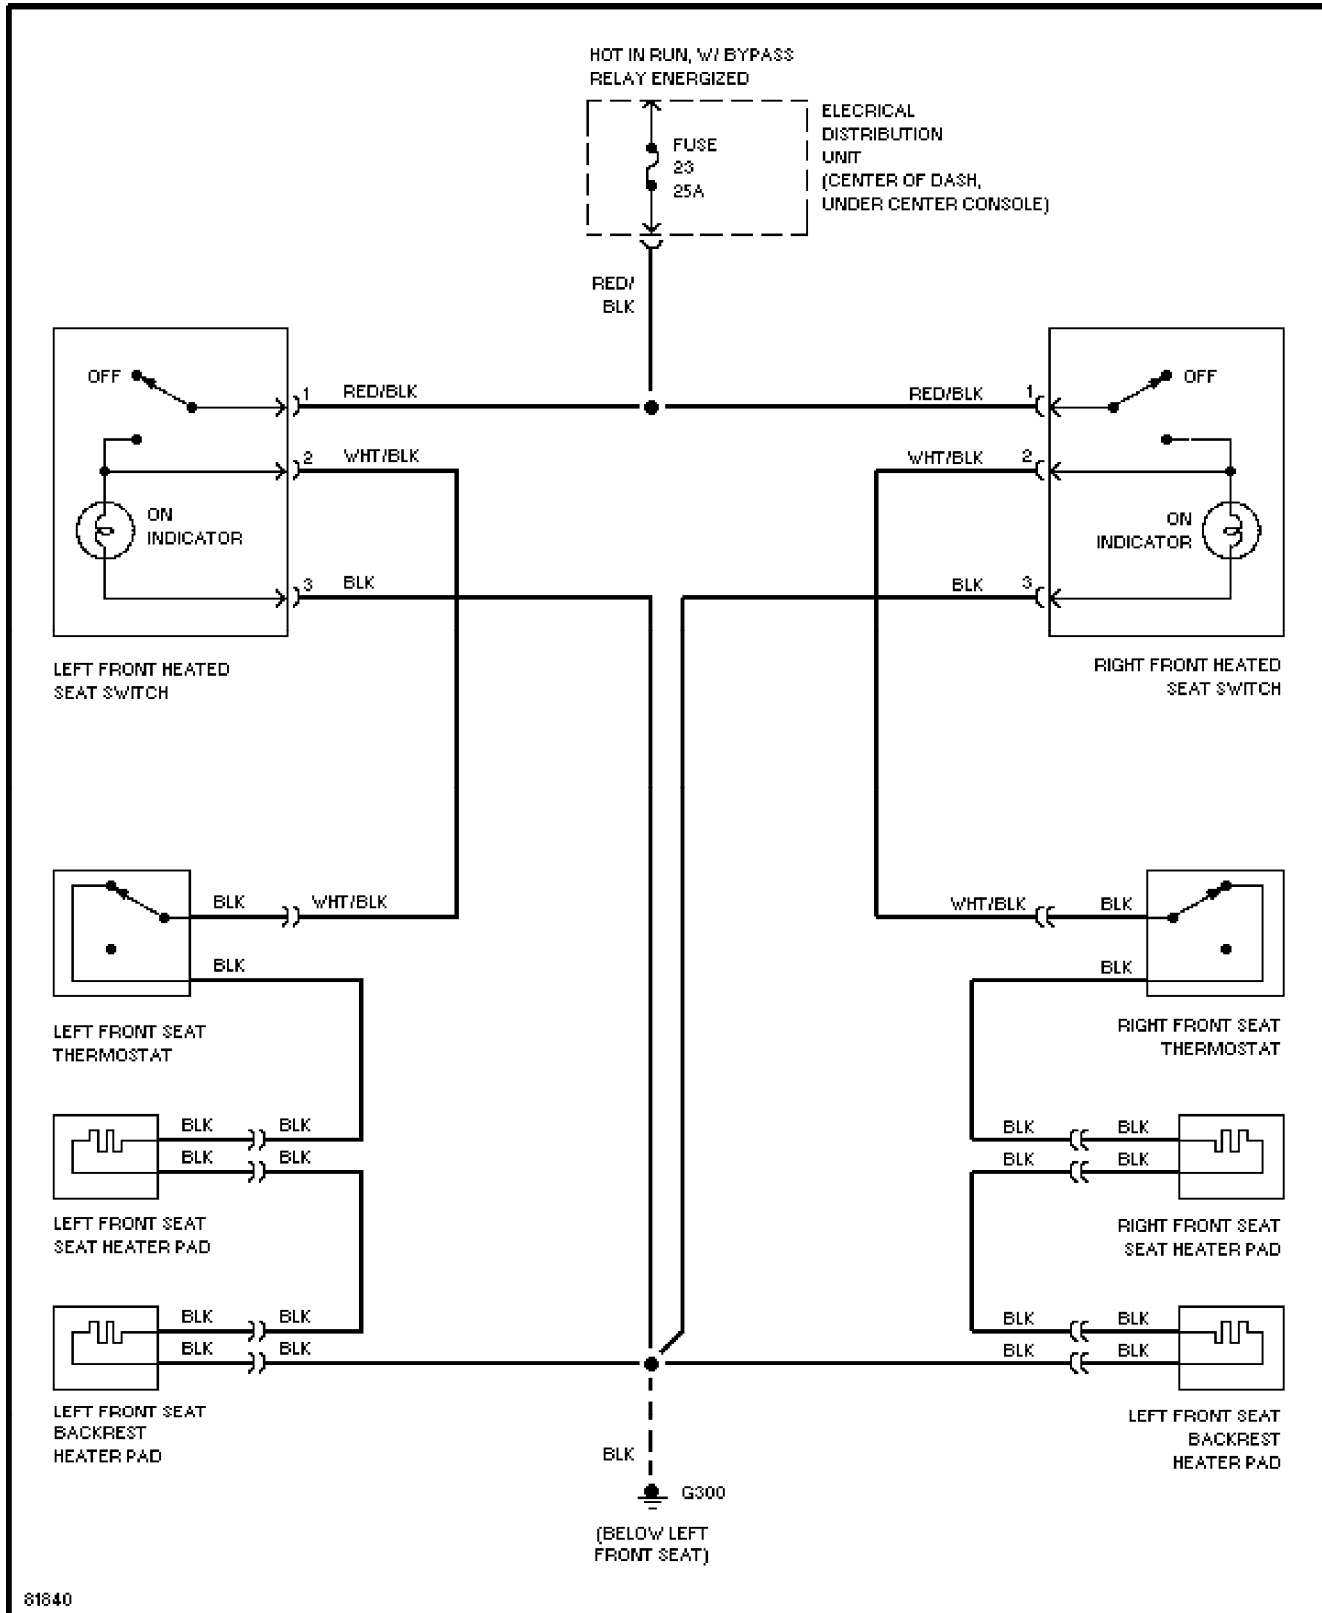

SYSTEM WIRING DIAGRAMS

Heated Seats Circuit, Normal Output

1995 Volvo 940

For x

Copyright © 1998 Mitchell Repair Information Company, LLC
Saturday, July 24, 2004 10:38AM