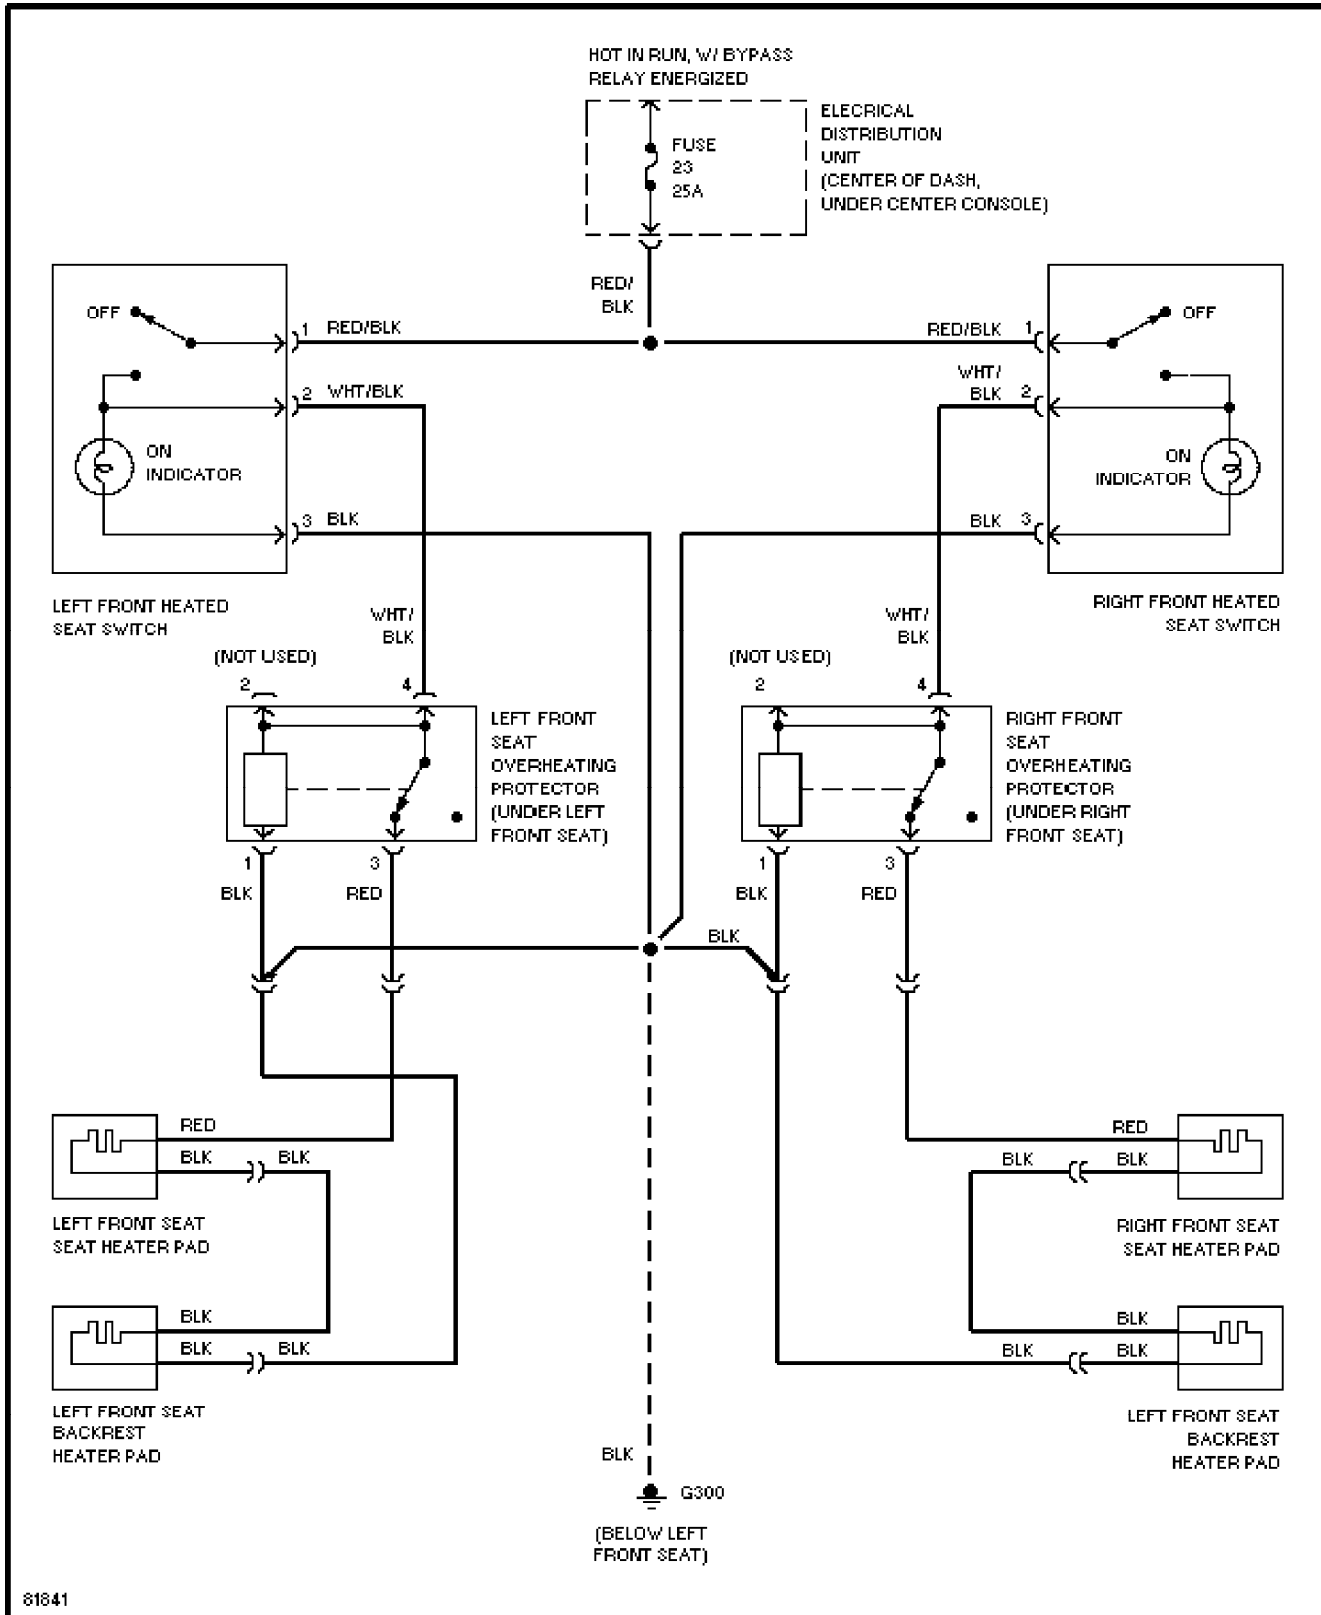

SYSTEM WIRING DIAGRAMS

Heated Seats Circuit, High Output

1995 Volvo 940

For x

Copyright © 1998 Mitchell Repair Information Company, LLC
Saturday, July 24, 2004 10:38AM