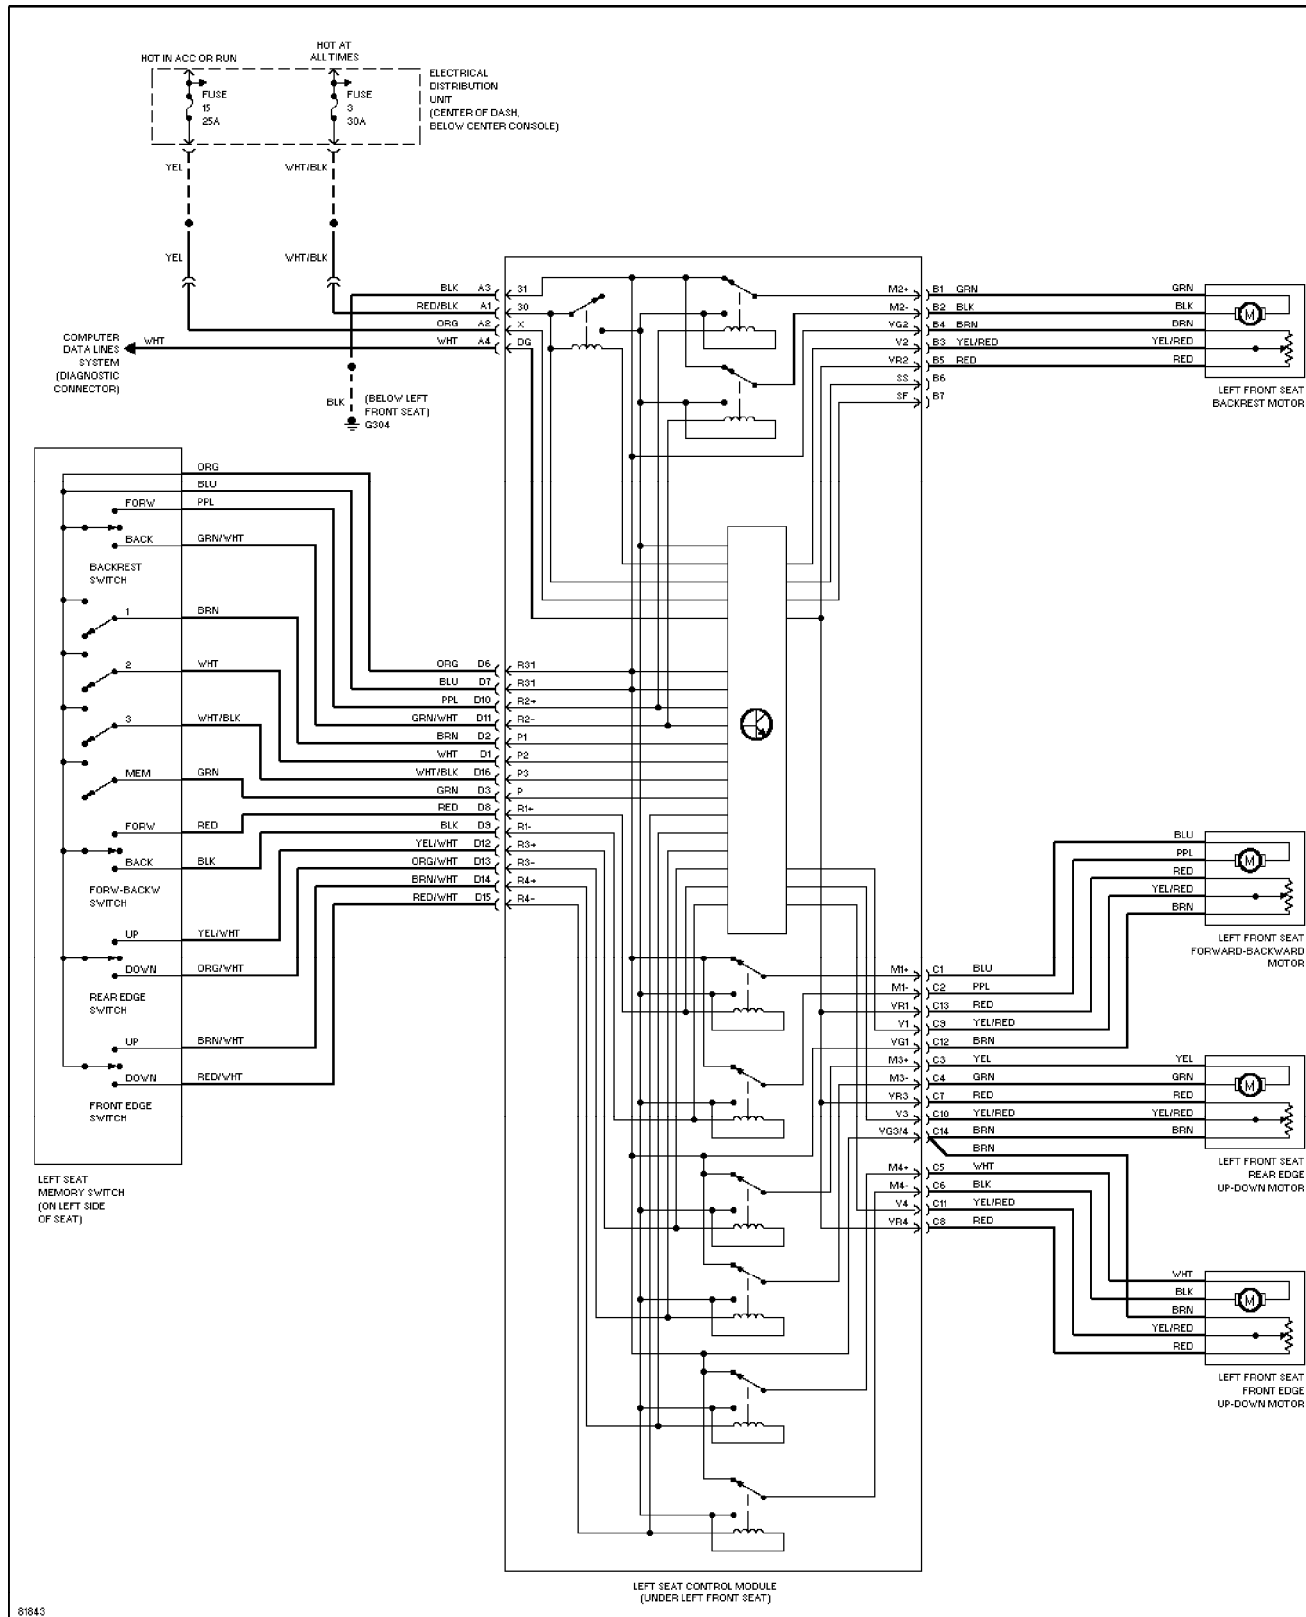

1995 Volvo 940

For x

Copyright © 1998 Mitchell Repair Information Company, LLC
Saturday, July 24, 2004 10:37AM

SYSTEM WIRING DIAGRAMS

Memory Seat Circuit

1995 Volvo 940

For x

Copyright © 1998 Mitchell Repair Information Company, LLC

Saturday, July 24, 2004 10:37AM

SYSTEM WIRING DIAGRAMS

Power Antenna Circuit

1995 Volvo 940

For x

Copyright © 1998 Mitchell Repair Information Company, LLC

Saturday, July 24, 2004 10:37AM

SYSTEM WIRING DIAGRAMS