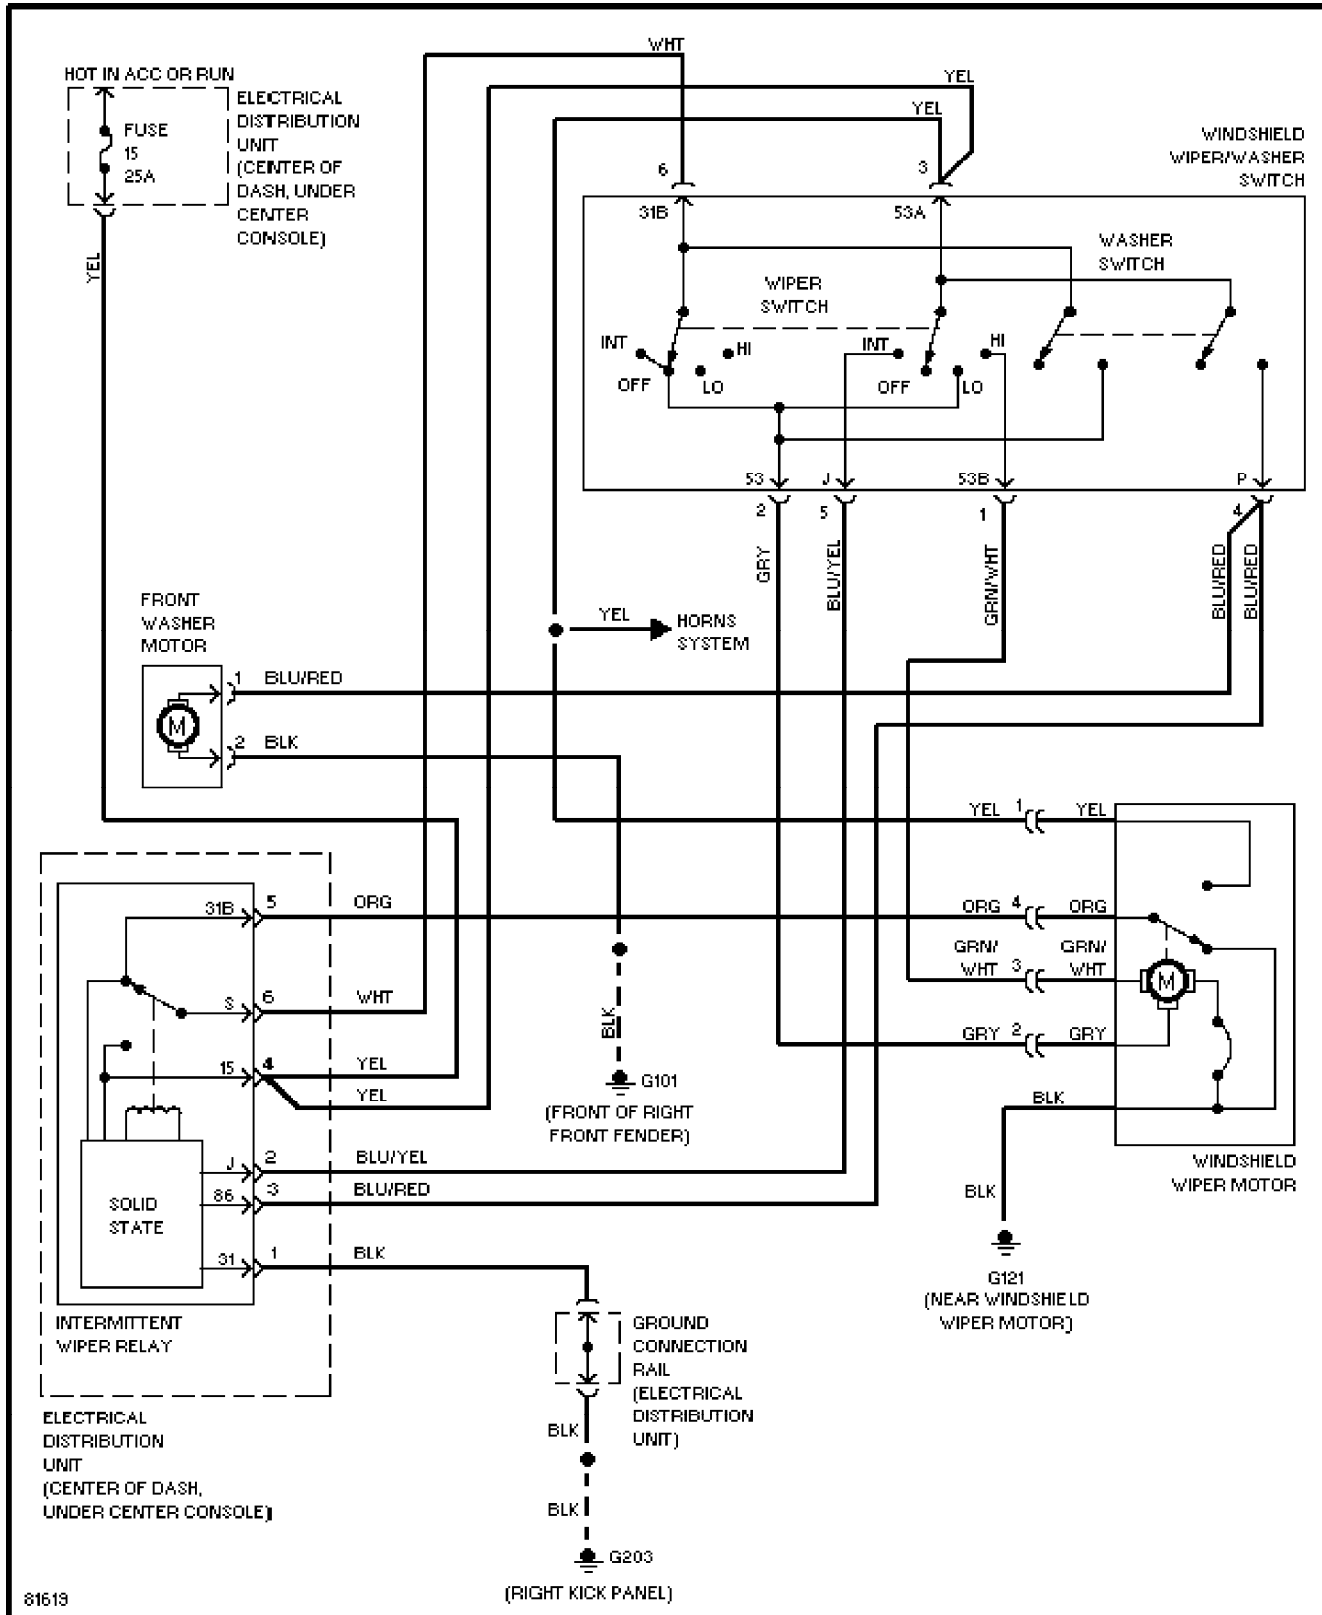

Saturday, July 24, 2004 10:37AM

SYSTEM WIRING DIAGRAMS

Front Wiper/Washer Circuit

1995 Volvo 940

For x

Copyright © 1998 Mitchell Repair Information Company, LLC

Saturday, July 24, 2004 10:40AM

SYSTEM WIRING DIAGRAMS