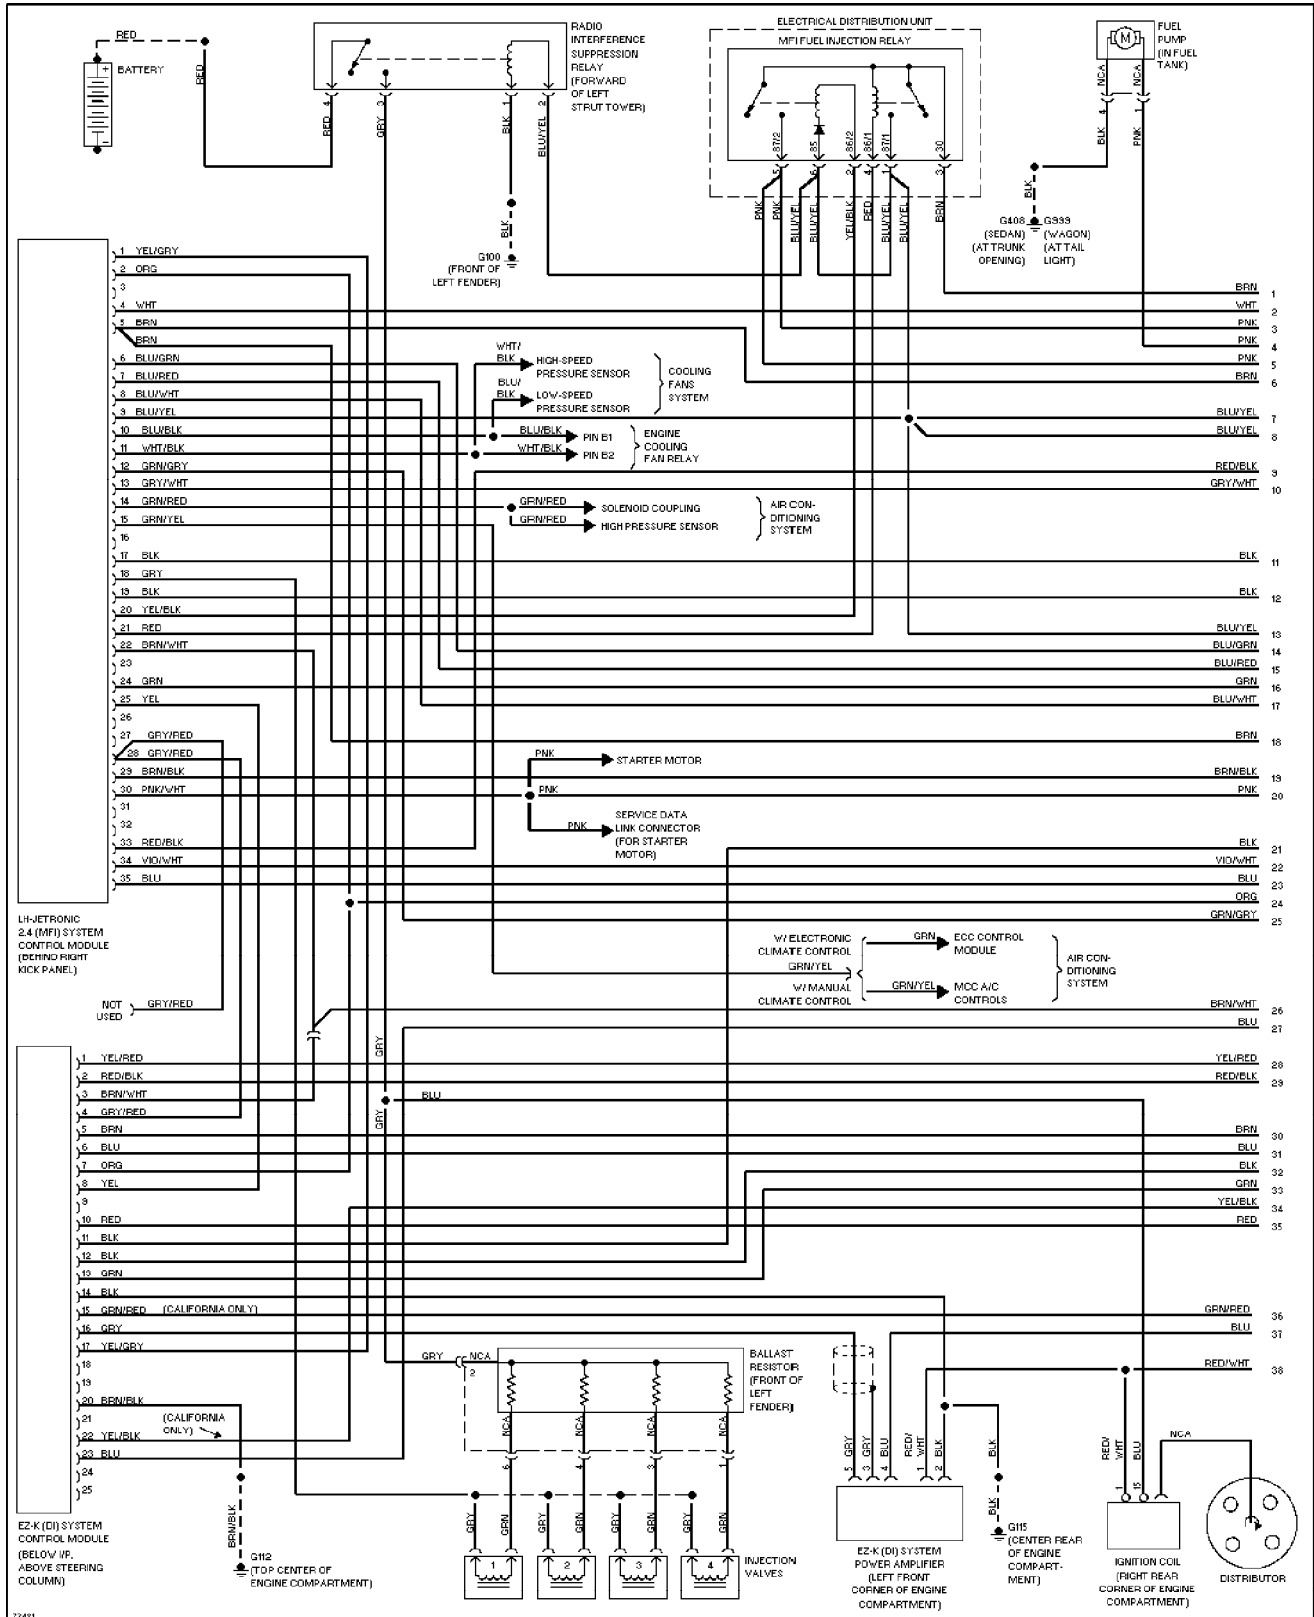

1995 Volvo 940

For x

Copyright © 1998 Mitchell Repair Information Company, LLC
Saturday, July 24, 2004 10:36AM

SYSTEM WIRING DIAGRAMS

2.3L Turbo, Engine Performance Circuits (1 of 2)

1995 Volvo 940

For x

Copyright © 1998 Mitchell Repair Information Company, LLC
Saturday, July 24, 2004 10:36AM