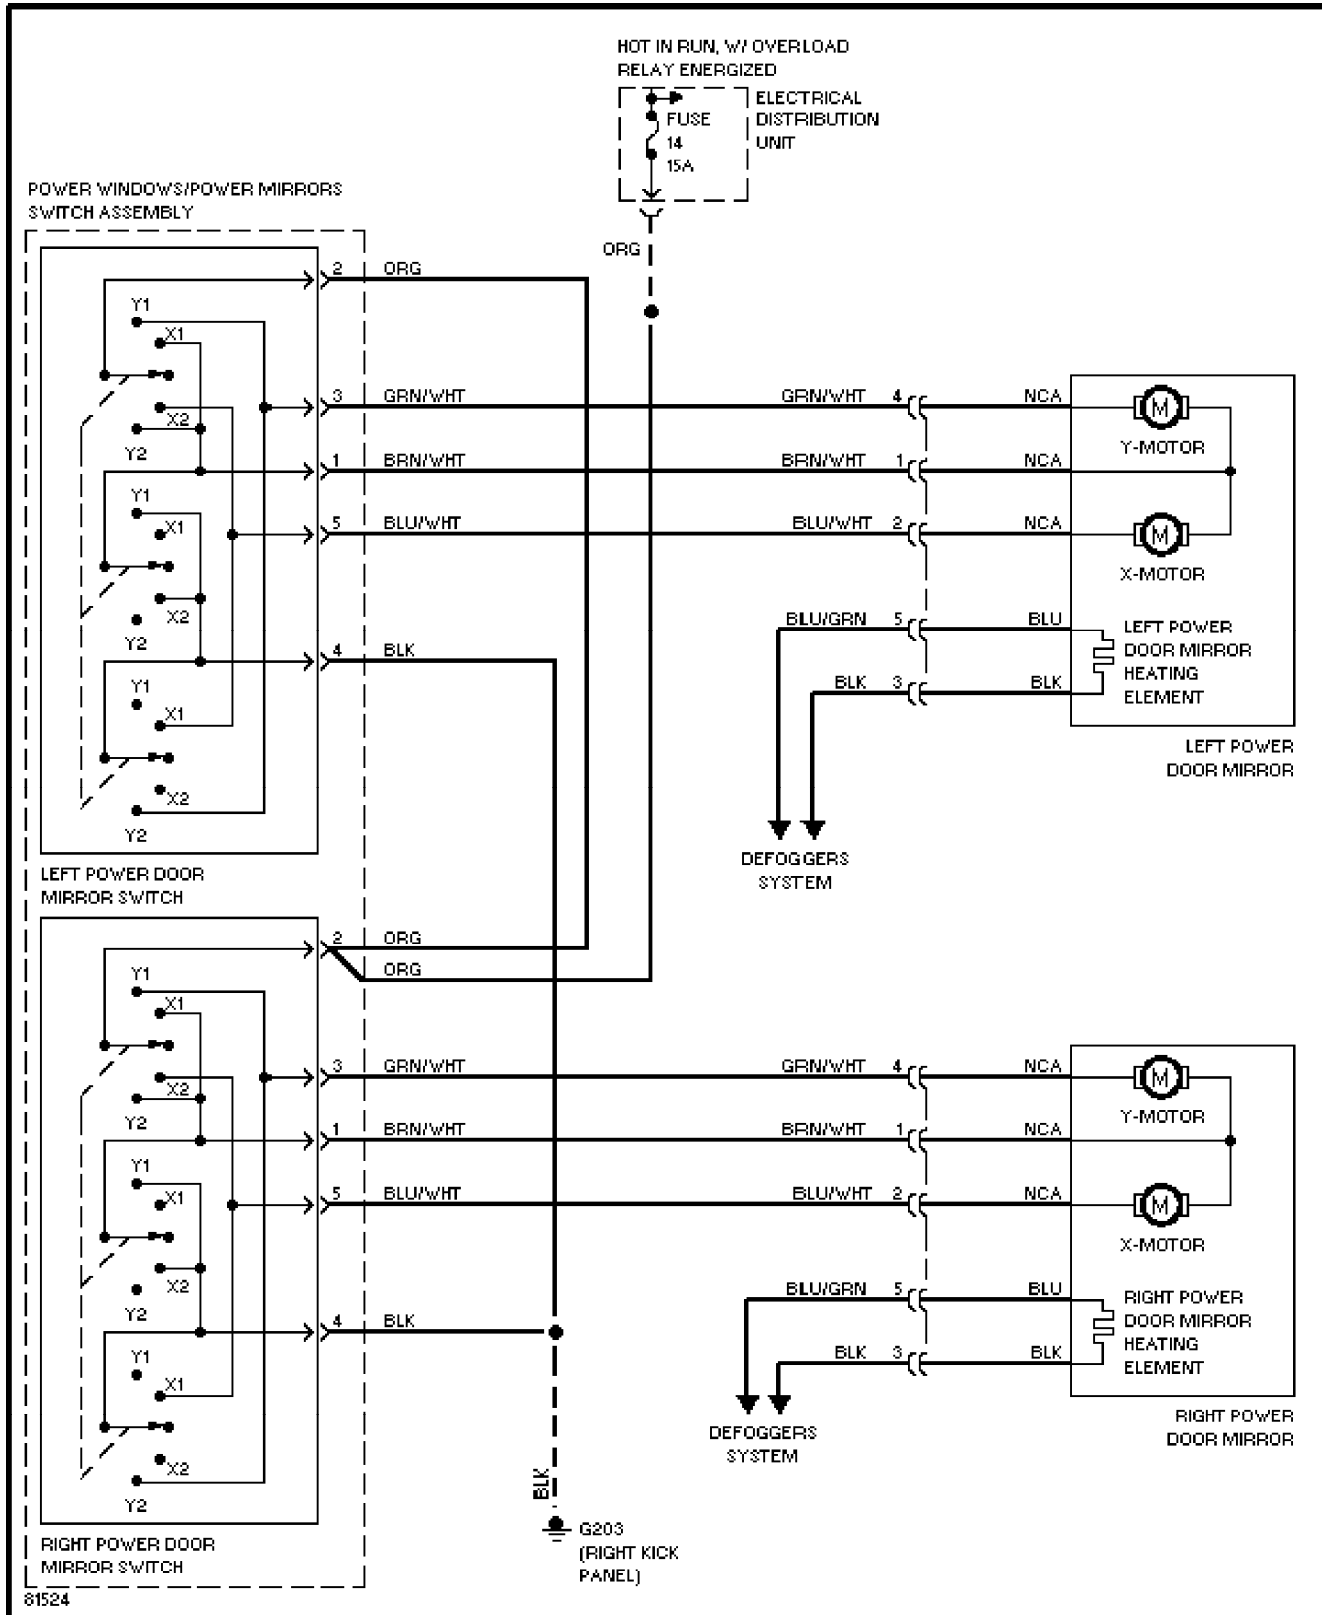

SYSTEM WIRING DIAGRAMS

Power Mirror Circuit

1995 Volvo 940

For x

Copyright © 1998 Mitchell Repair Information Company, LLC

Saturday, July 24, 2004 10:38AM

SYSTEM WIRING DIAGRAMS

Heated Seats Circuit, High Output