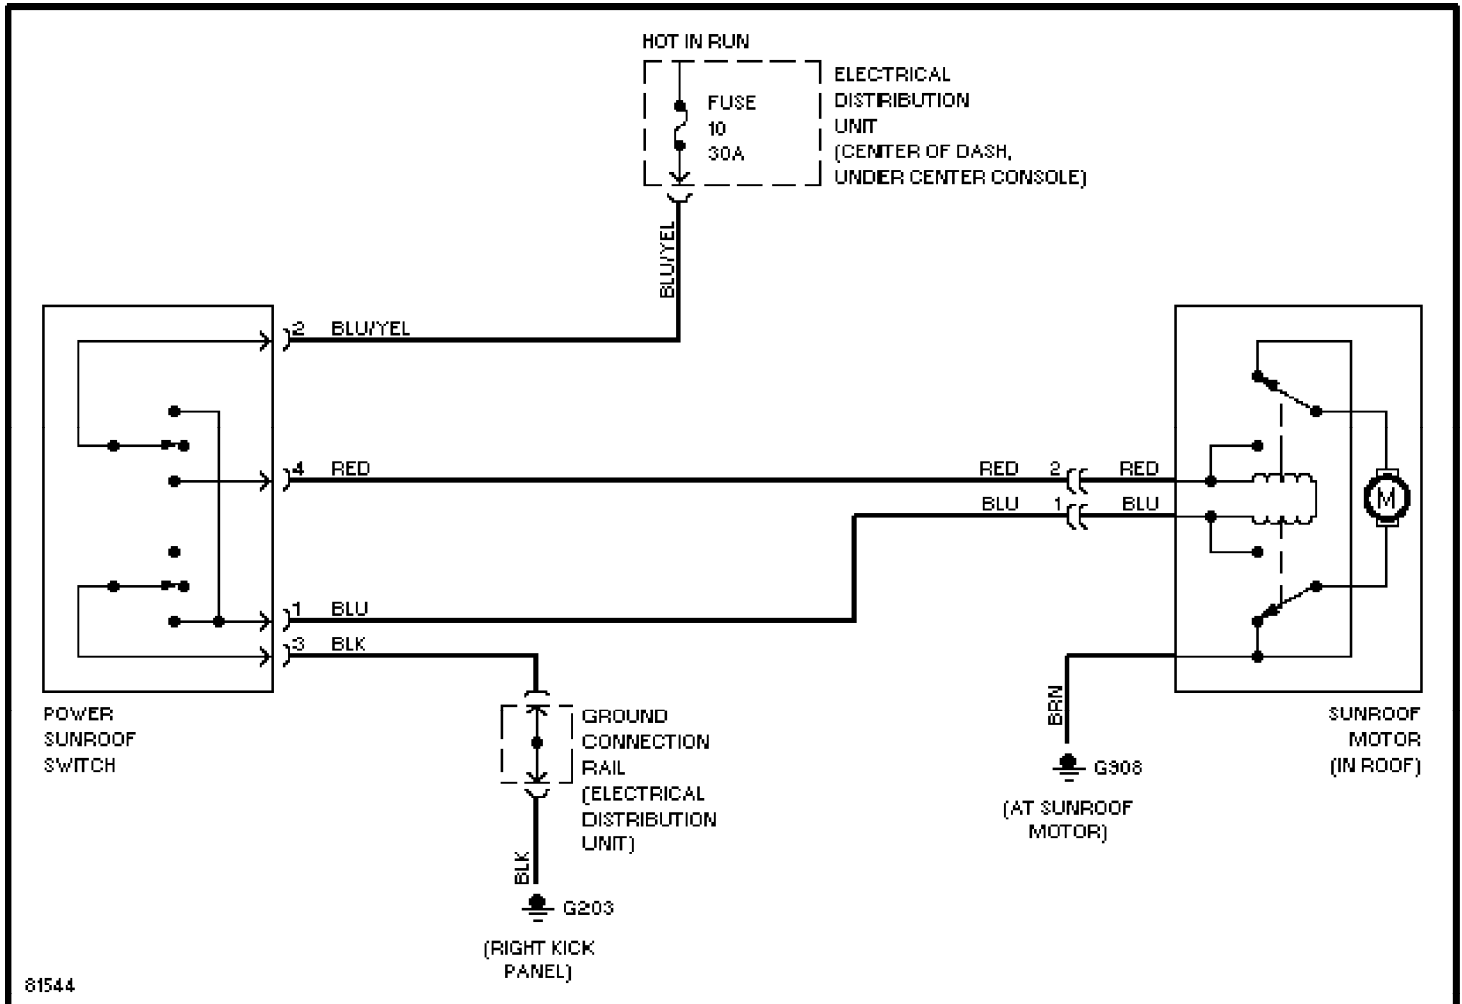

Saturday, July 24, 2004 10:39AM

SYSTEM WIRING DIAGRAMS

Power Top/Sunroof Circuits

1995 Volvo 940

For x

Copyright © 1998 Mitchell Repair Information Company, LLC

Saturday, July 24, 2004 10:39AM

SYSTEM WIRING DIAGRAMS