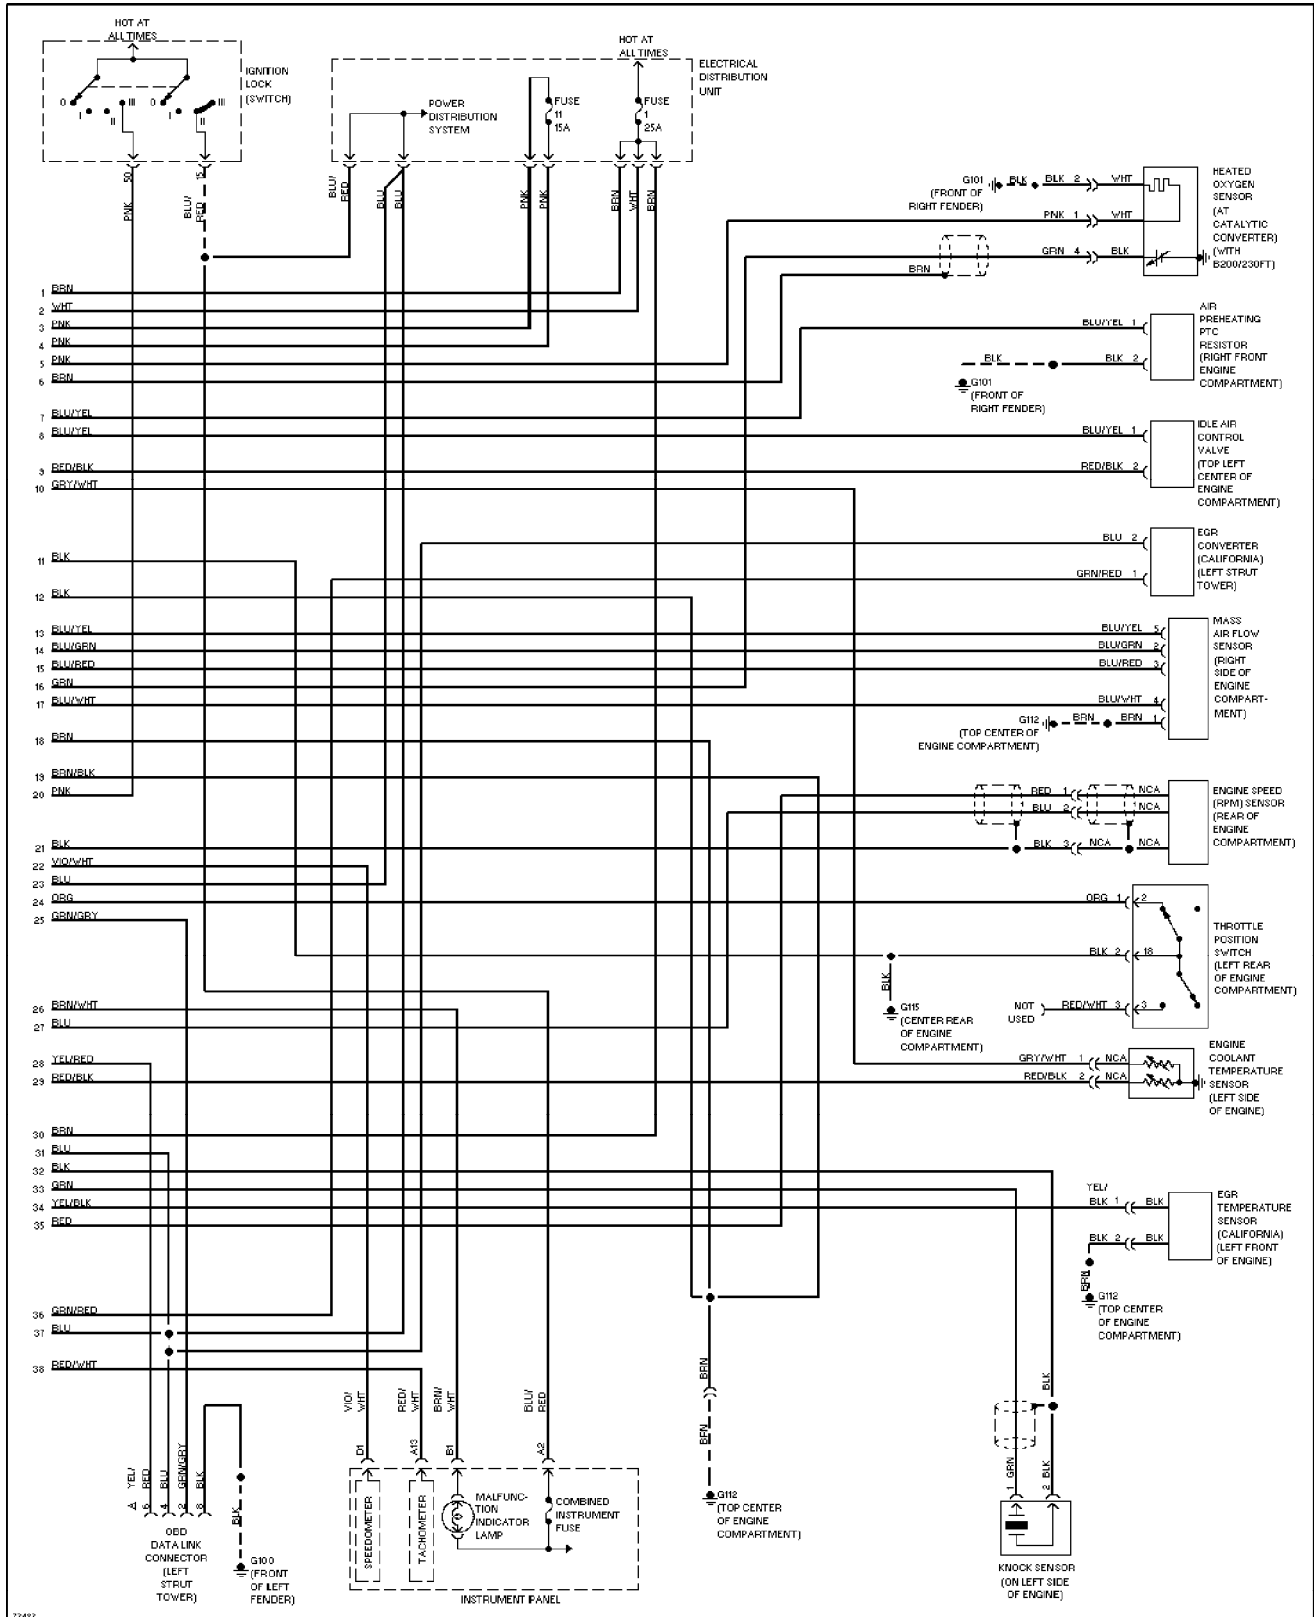

SYSTEM WIRING DIAGRAMS

2.3L Turbo, Engine Performance Circuits (2 of 2)

1995 Volvo 940

For x

Copyright © 1998 Mitchell Repair Information Company, LLC
Saturday, July 24, 2004 10:36AM