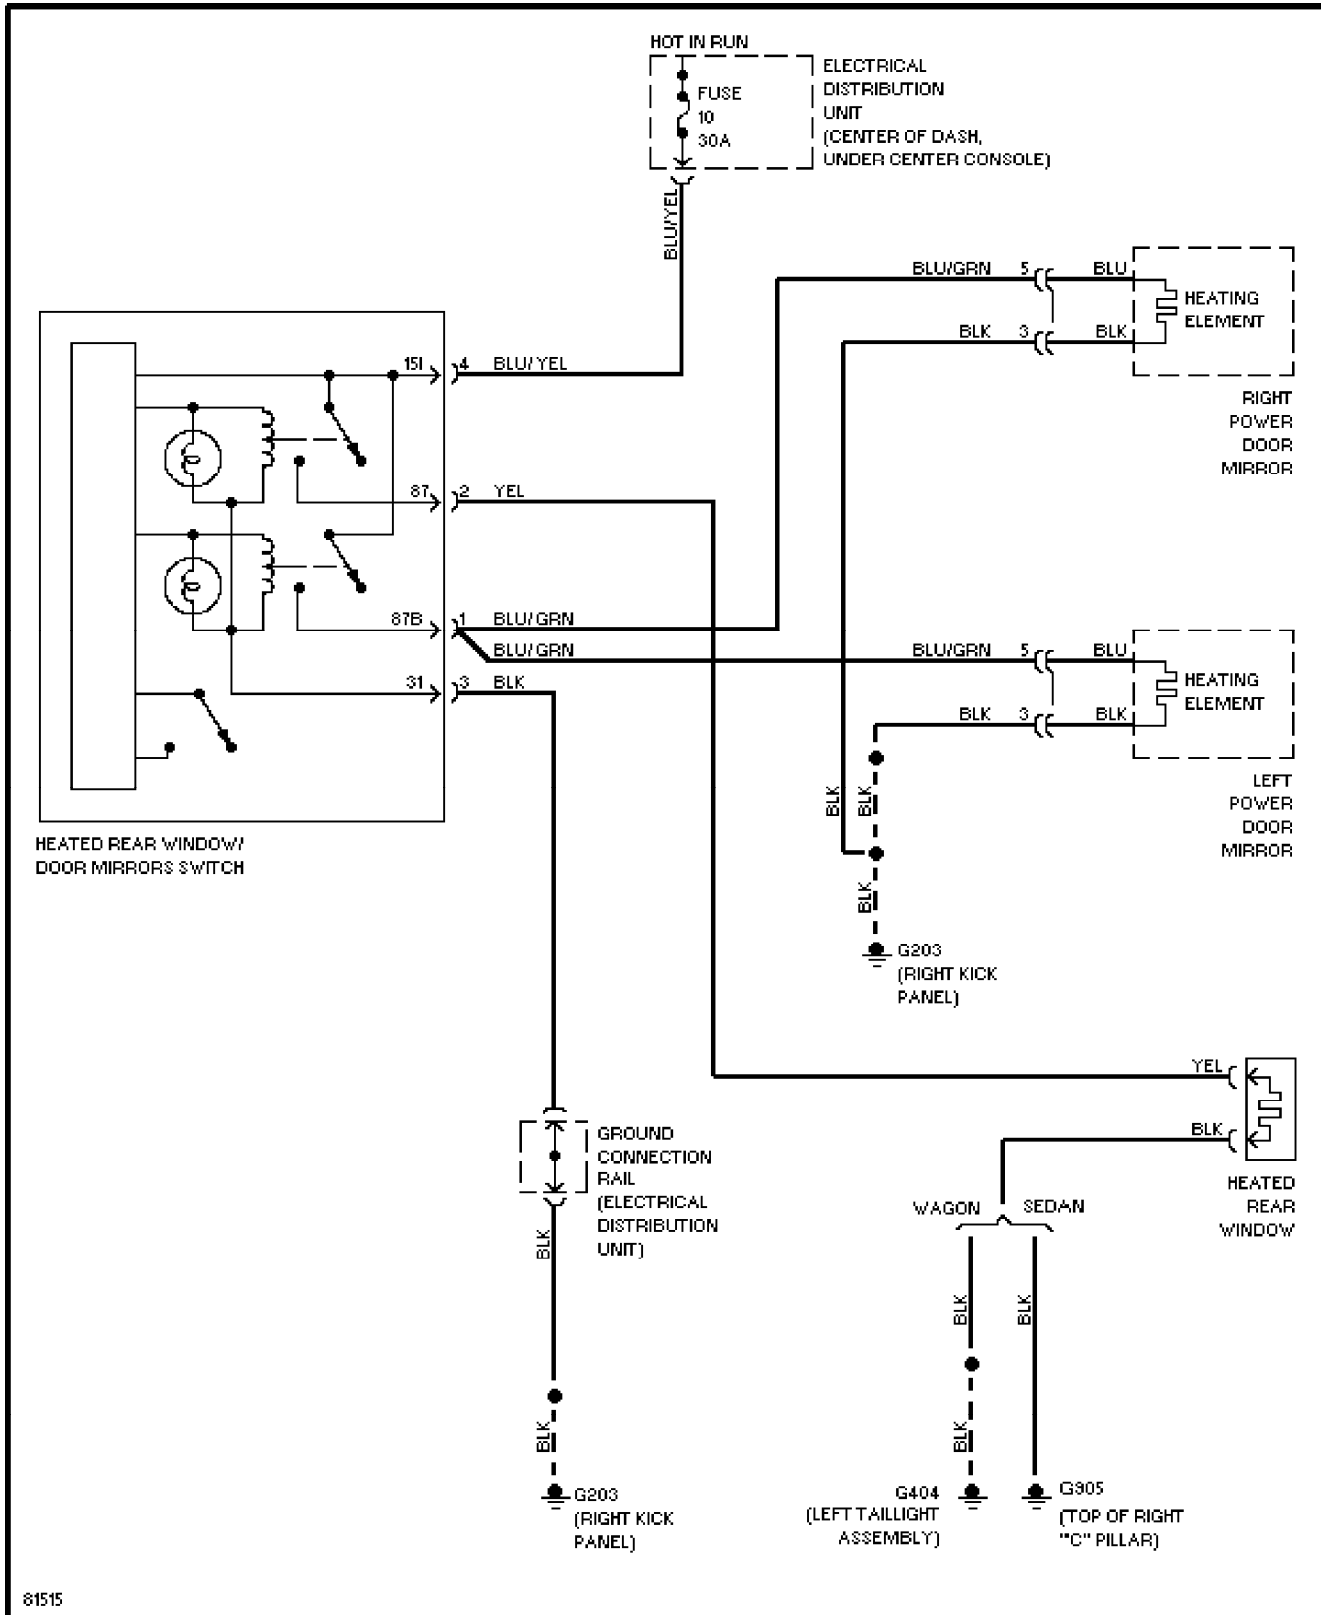

SYSTEM WIRING DIAGRAMS

Rear Defogger & Heated Mirrors Circuit

1995 Volvo 940

For x

Copyright © 1998 Mitchell Repair Information Company, LLC
Saturday, July 24, 2004 10:36AM