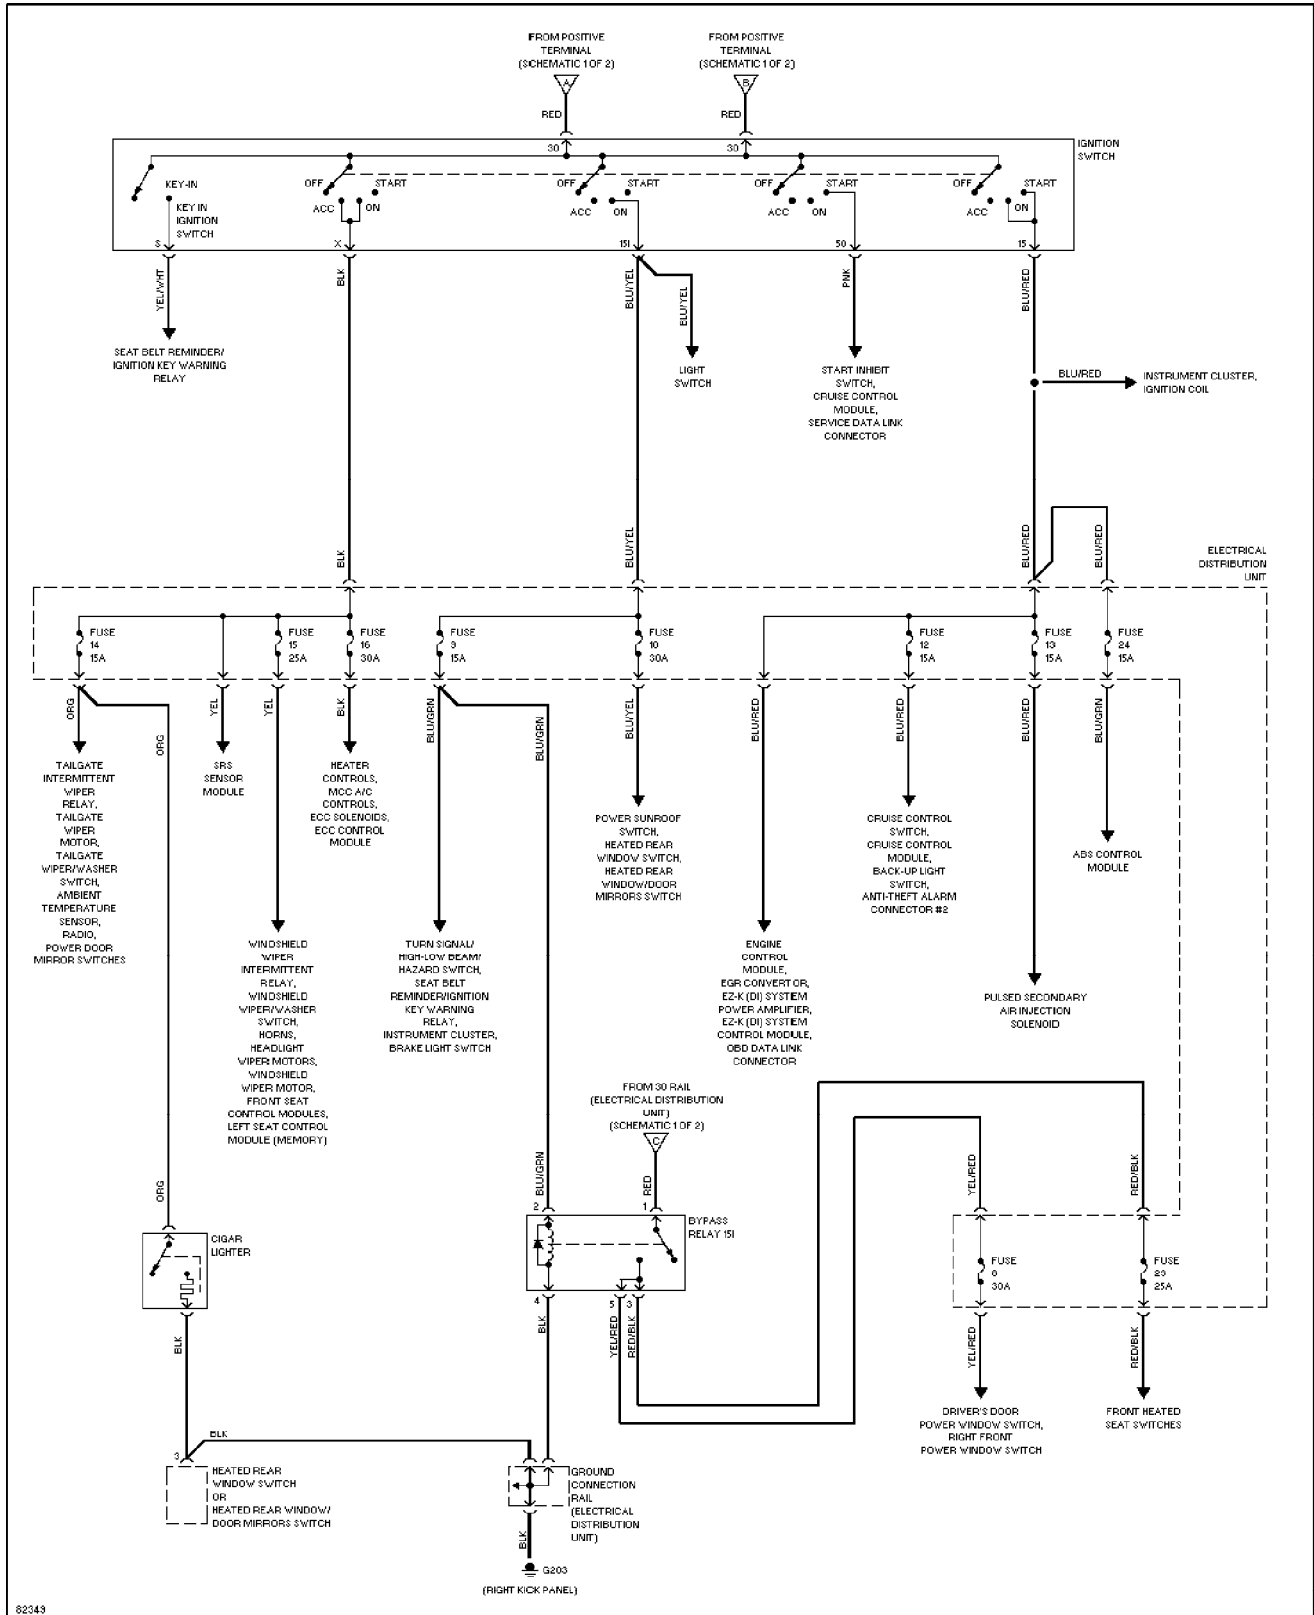

SYSTEM WIRING DIAGRAMS

Power Distribution Circuit (2 of 2)

1995 Volvo 940

For x

Copyright © 1998 Mitchell Repair Information Company, LLC
Saturday, July 24, 2004 10:37AM