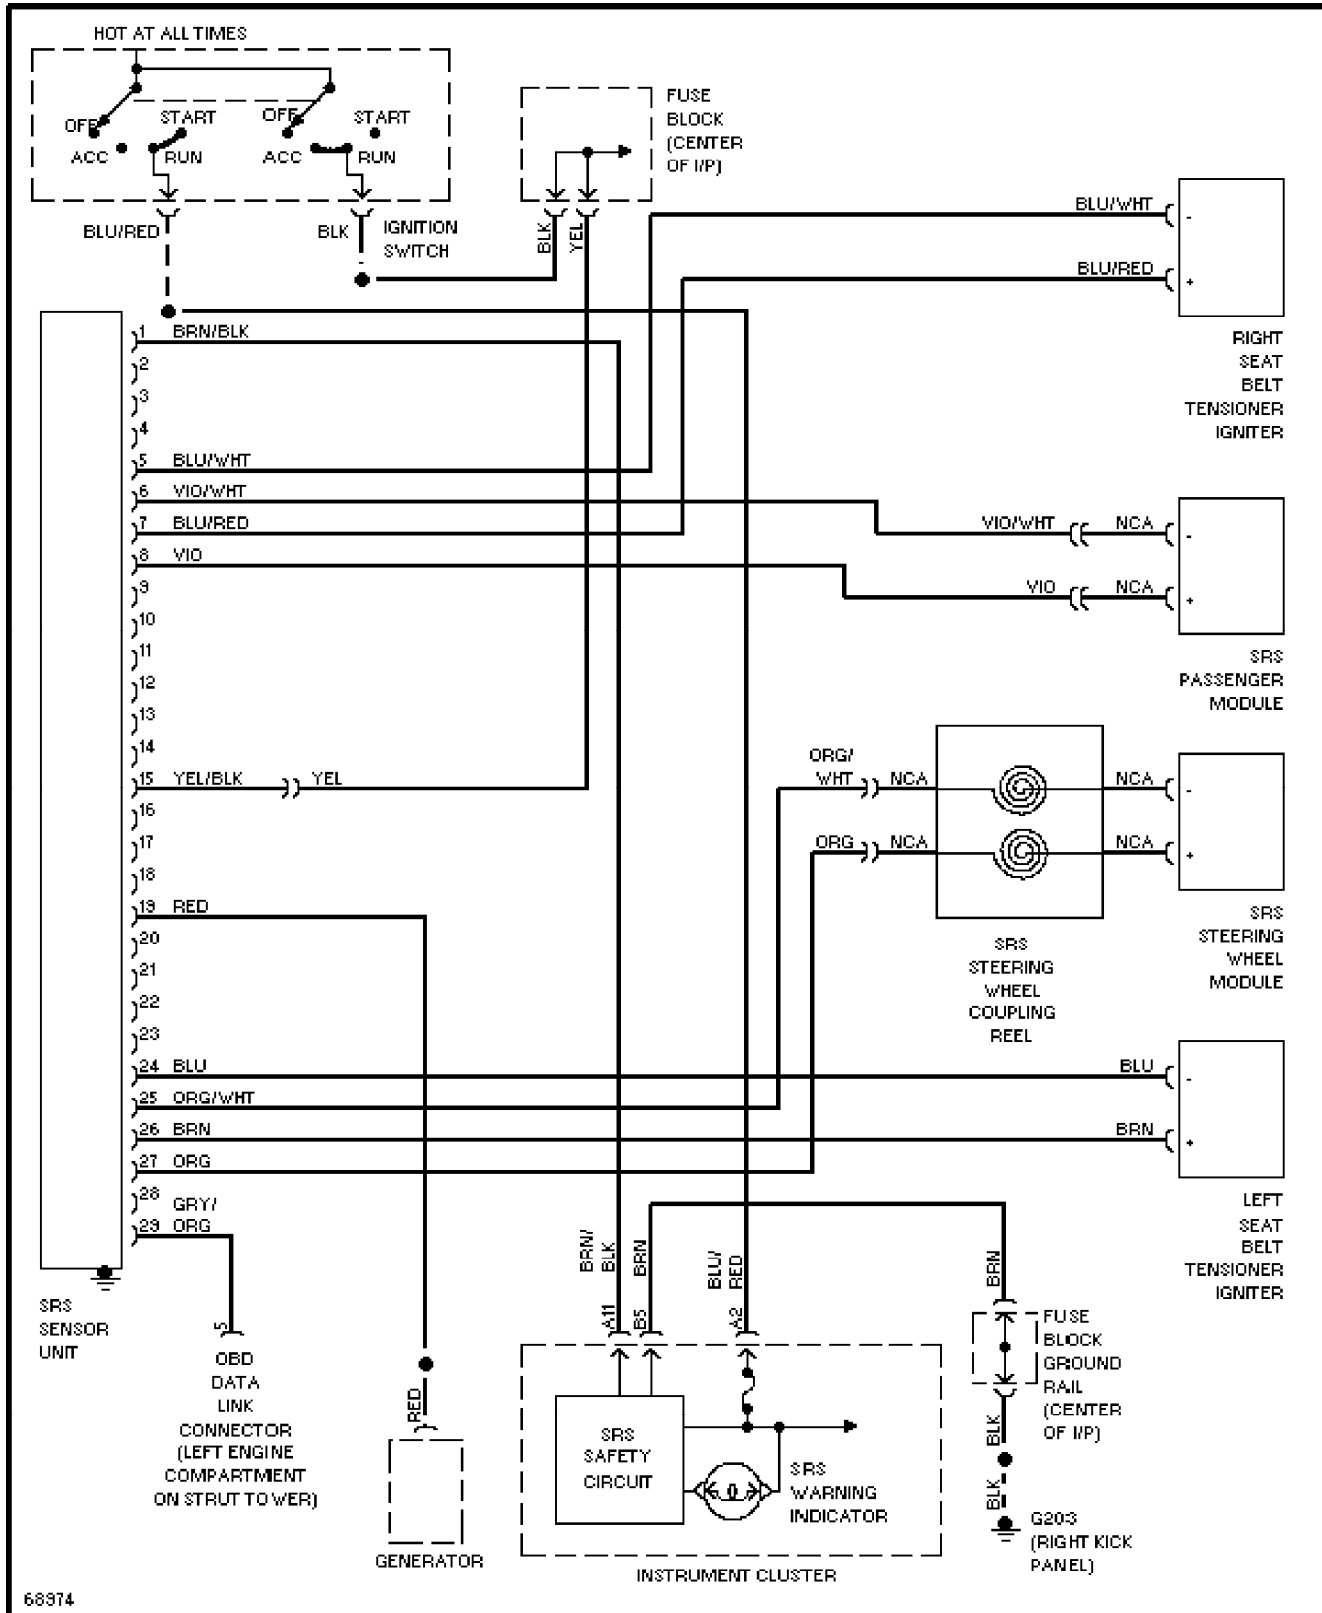

Copyright © 1998 Mitchell Repair Information Company, LLC

Saturday, July 24, 2004 10:39AM

SYSTEM WIRING DIAGRAMS

Starting Circuit

1995 Volvo 940

For x

Copyright © 1998 Mitchell Repair Information Company, LLC

Saturday, July 24, 2004 10:39AM

SYSTEM WIRING DIAGRAMS

Supplemental Restraint Circuit

1995 Volvo 940

For x

Copyright © 1998 Mitchell Repair Information Company, LLC
 Saturday, July 24, 2004 10:39AM

SYSTEM WIRING DIAGRAMS