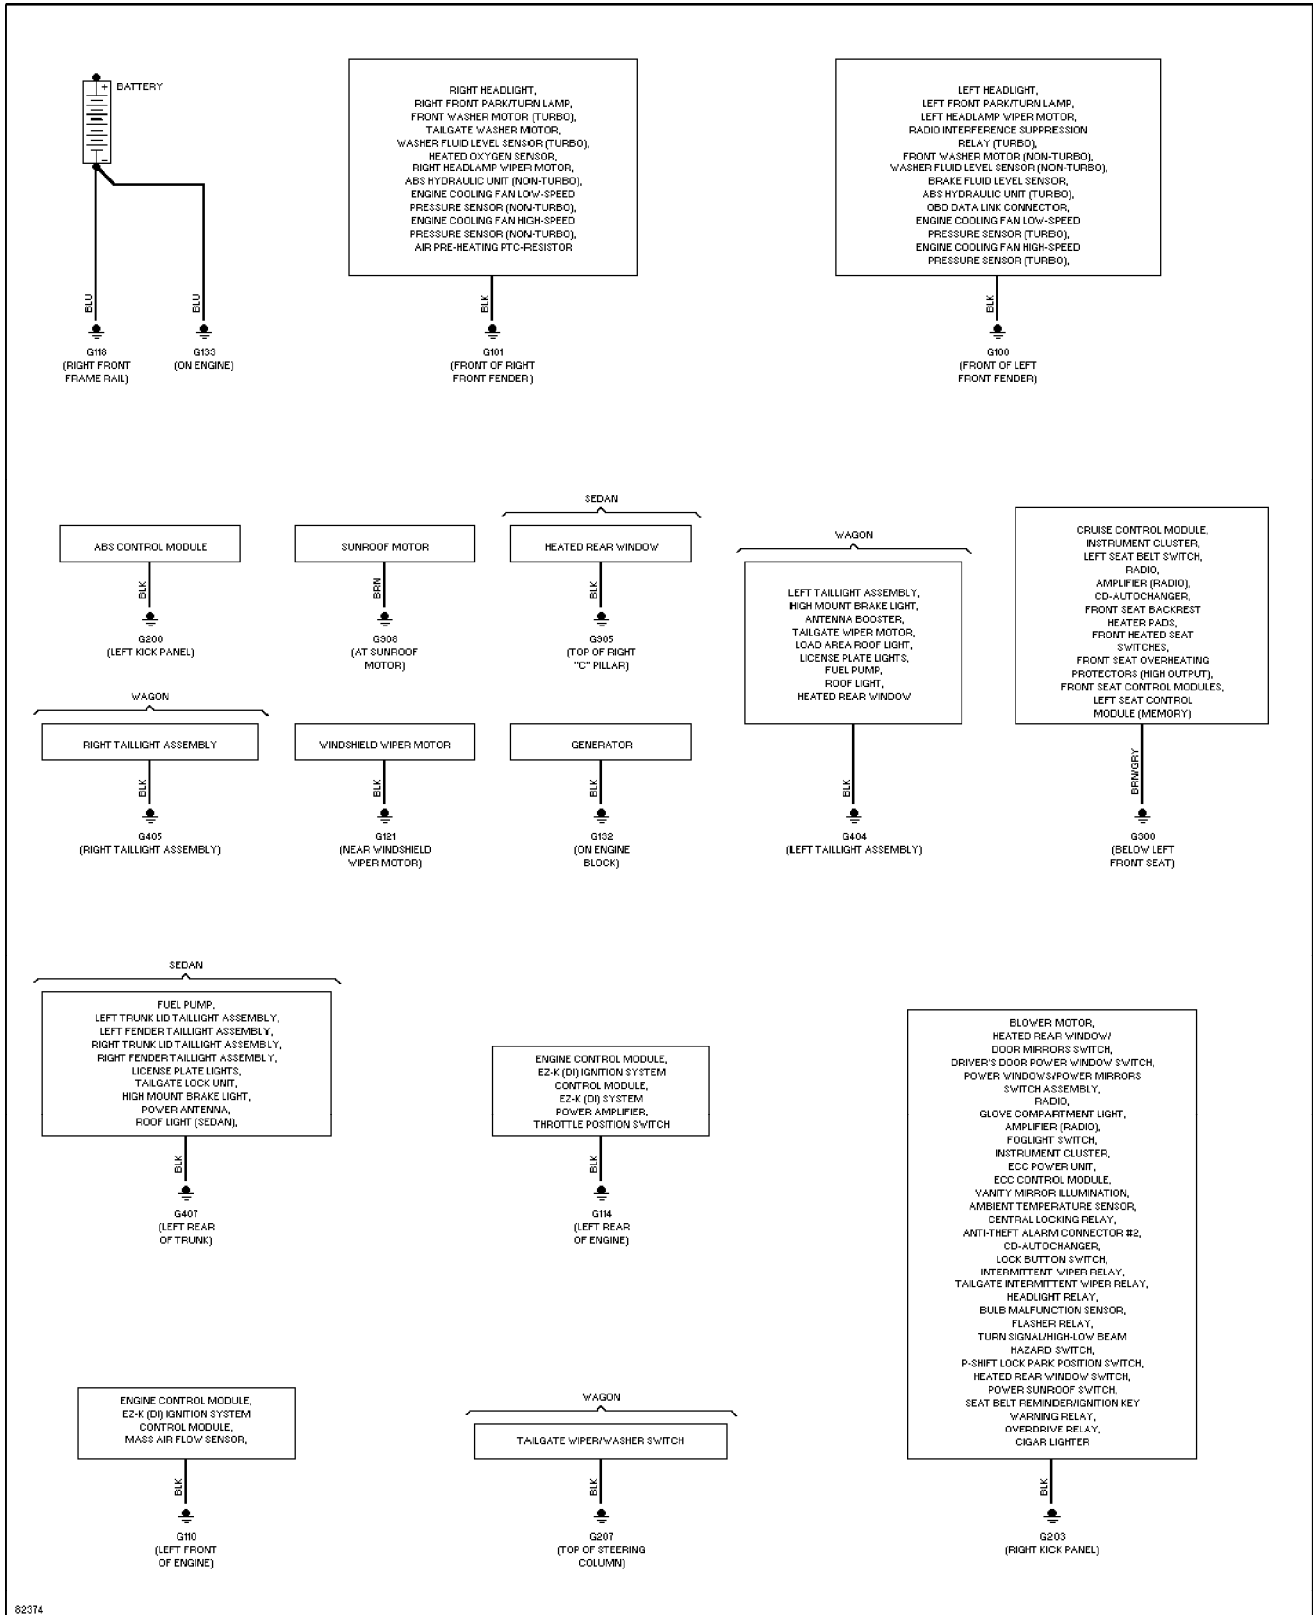

SYSTEM WIRING DIAGRAMS

Ground Distribution Circuit

1995 Volvo 940

For x

Copyright © 1998 Mitchell Repair Information Company, LLC

Saturday, July 24, 2004 10:36AM