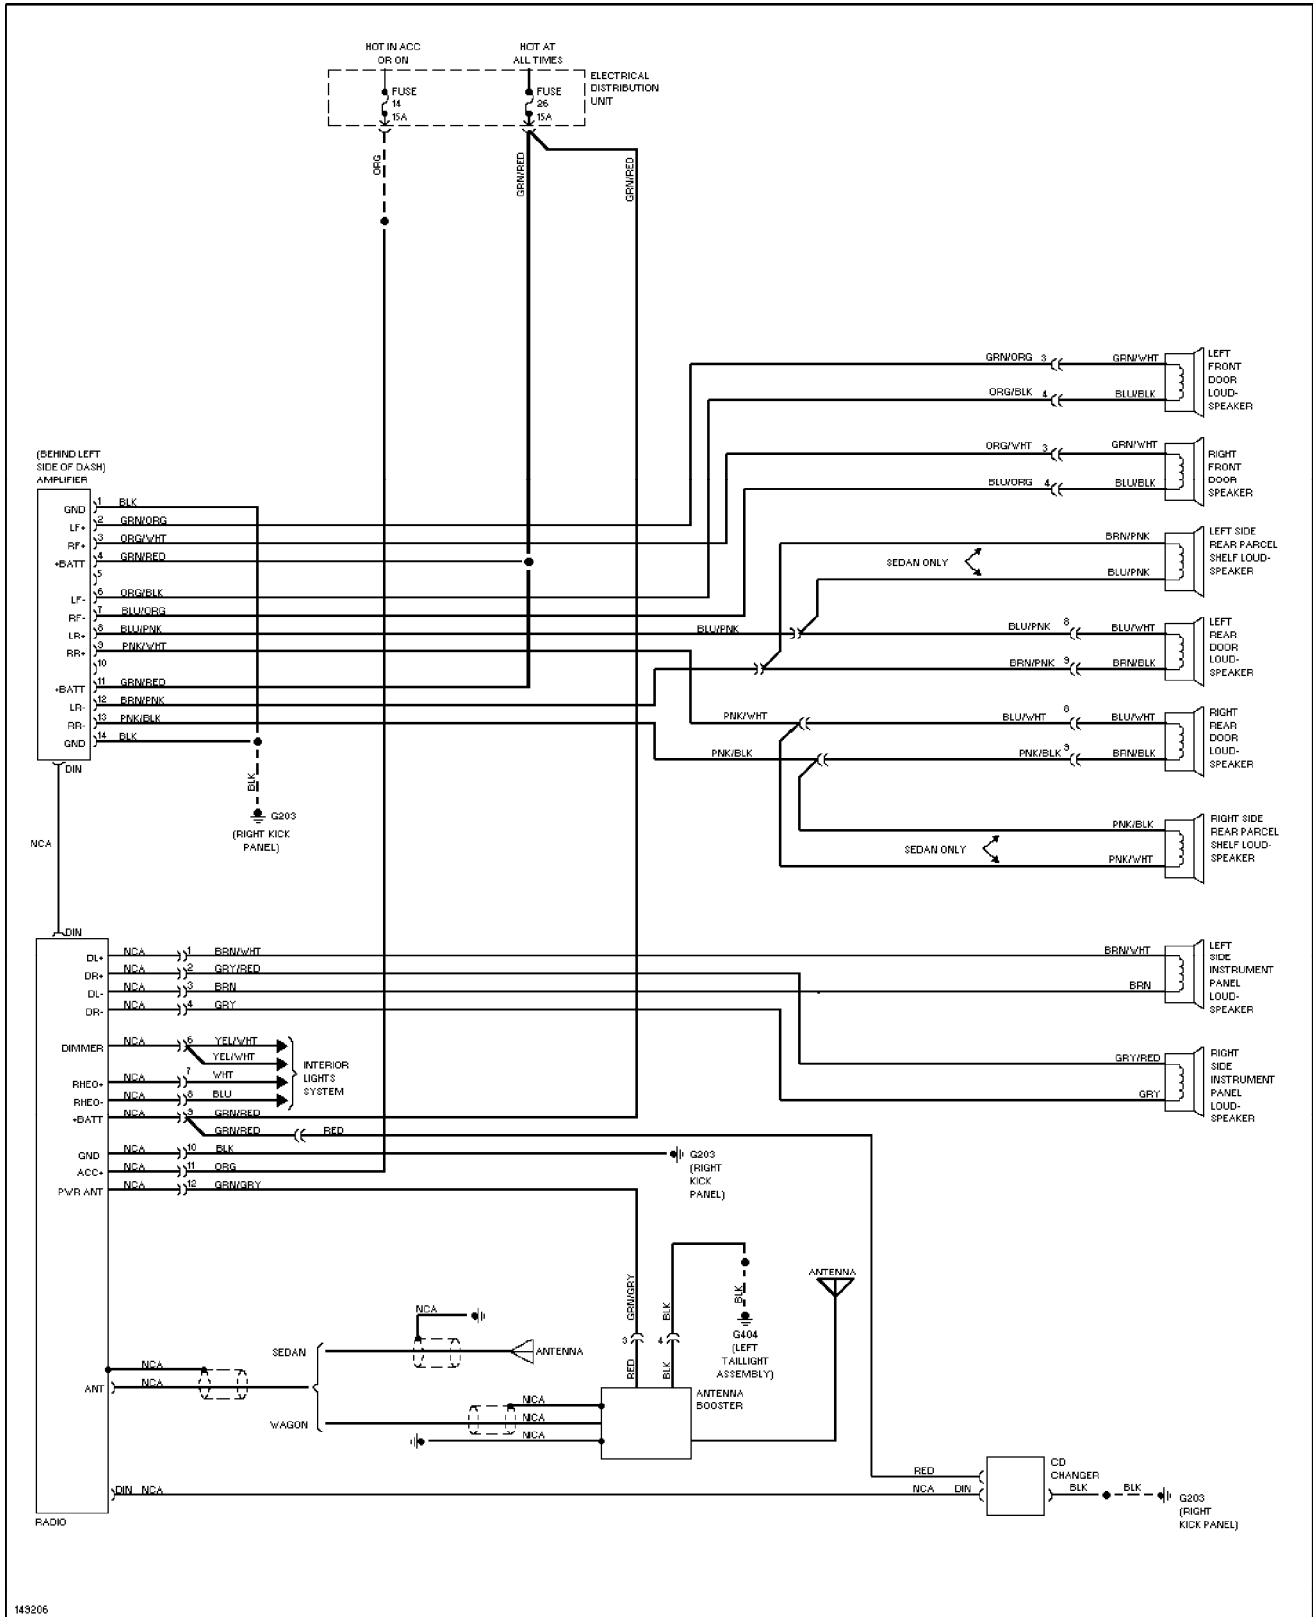

Saturday, July 24, 2004 10:39AM

SYSTEM WIRING DIAGRAMS

Power Top/Sunroof Circuits

1995 Volvo 940

For x

Copyright © 1998 Mitchell Repair Information Company, LLC

Saturday, July 24, 2004 10:39AM

SYSTEM WIRING DIAGRAMS

Power Window Circuit

1995 Volvo 940

For x

Copyright © 1998 Mitchell Repair Information Company, LLC

Saturday, July 24, 2004 10:39AM

SYSTEM WIRING DIAGRAMS

Radio Circuits, W/ Integrated Amplifier

1995 Volvo 940

SYSTEM WIRING DIAGRAMS

Radio Circuits, W/O Amplifier

1995 Volvo 940

For x

Copyright © 1998 Mitchell Repair Information Company, LLC

Saturday, July 24, 2004 10:39AM

SYSTEM WIRING DIAGRAMS

Shift Interlock Circuit