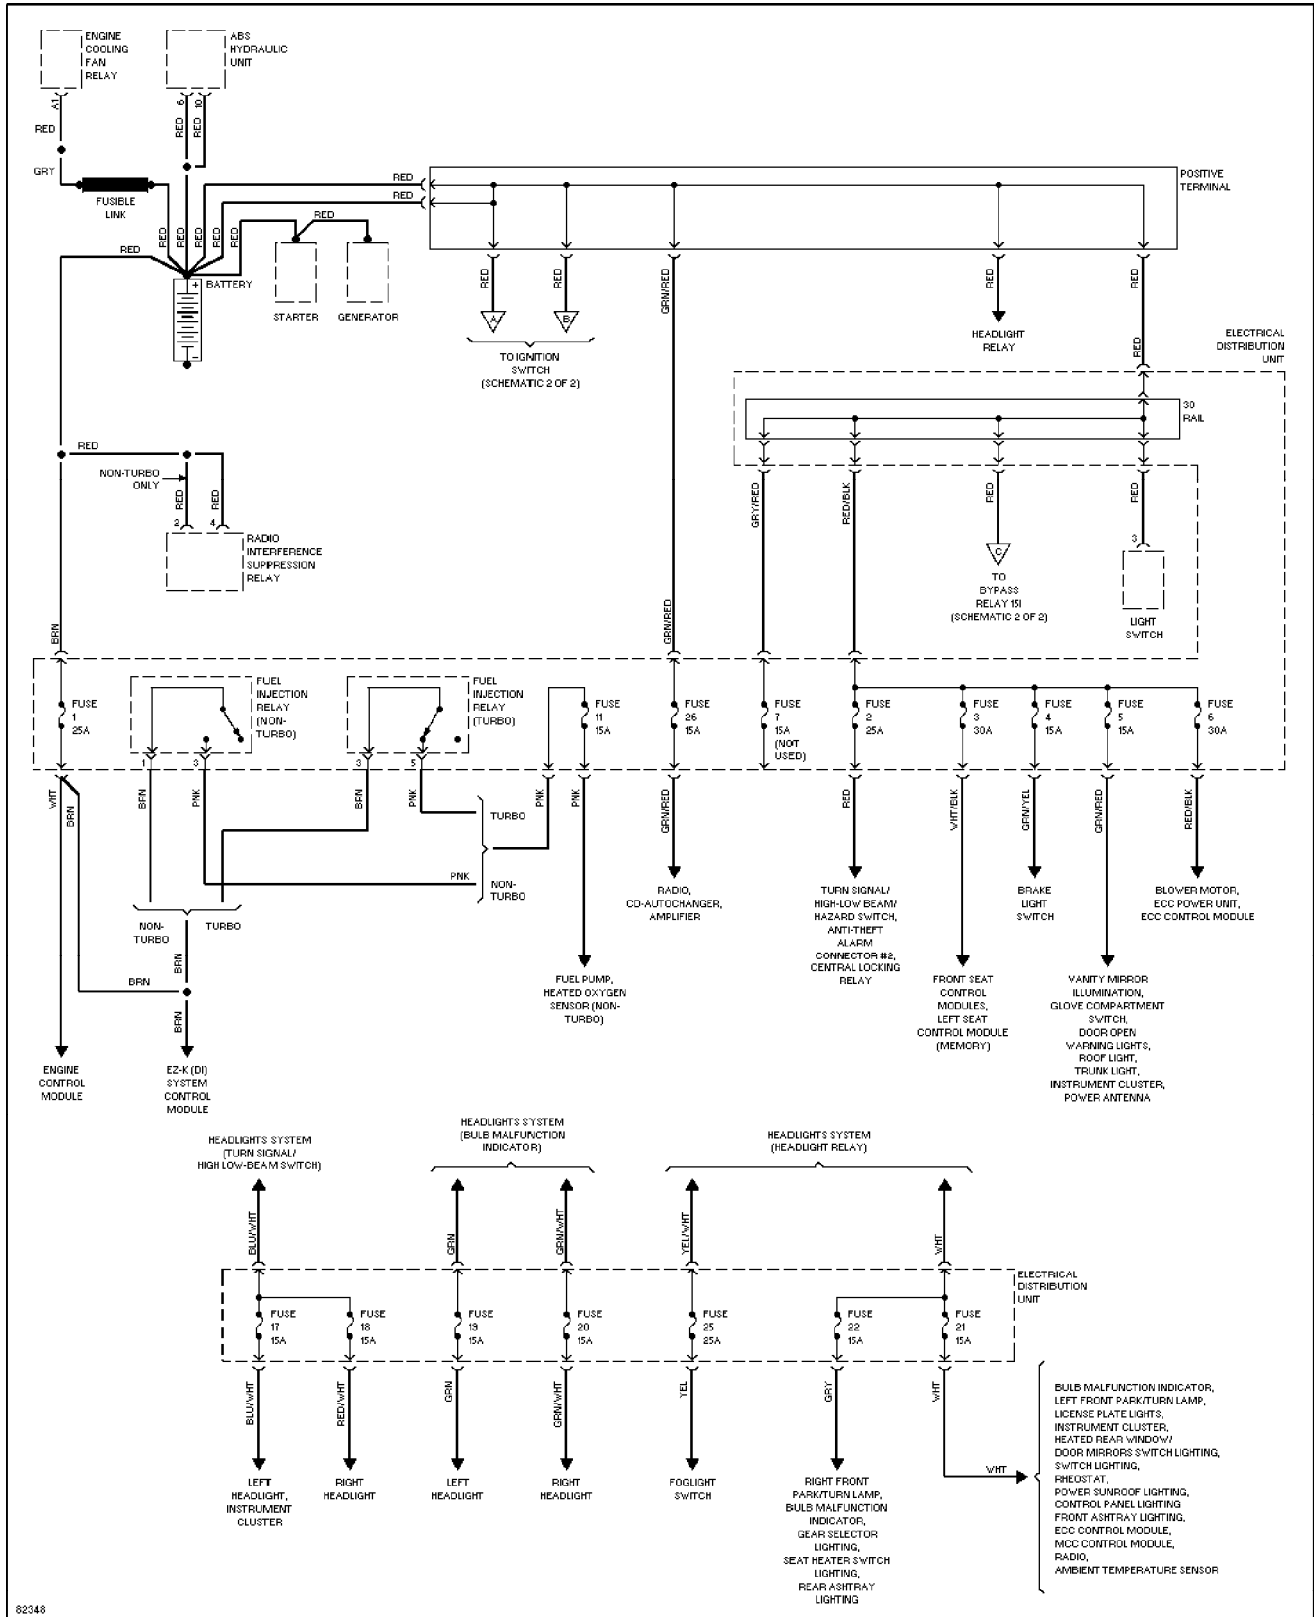

SYSTEM WIRING DIAGRAMS

Power Distribution Circuit (1 of 2)

1995 Volvo 940

For x

Copyright © 1998 Mitchell Repair Information Company, LLC
Saturday, July 24, 2004 10:37AM