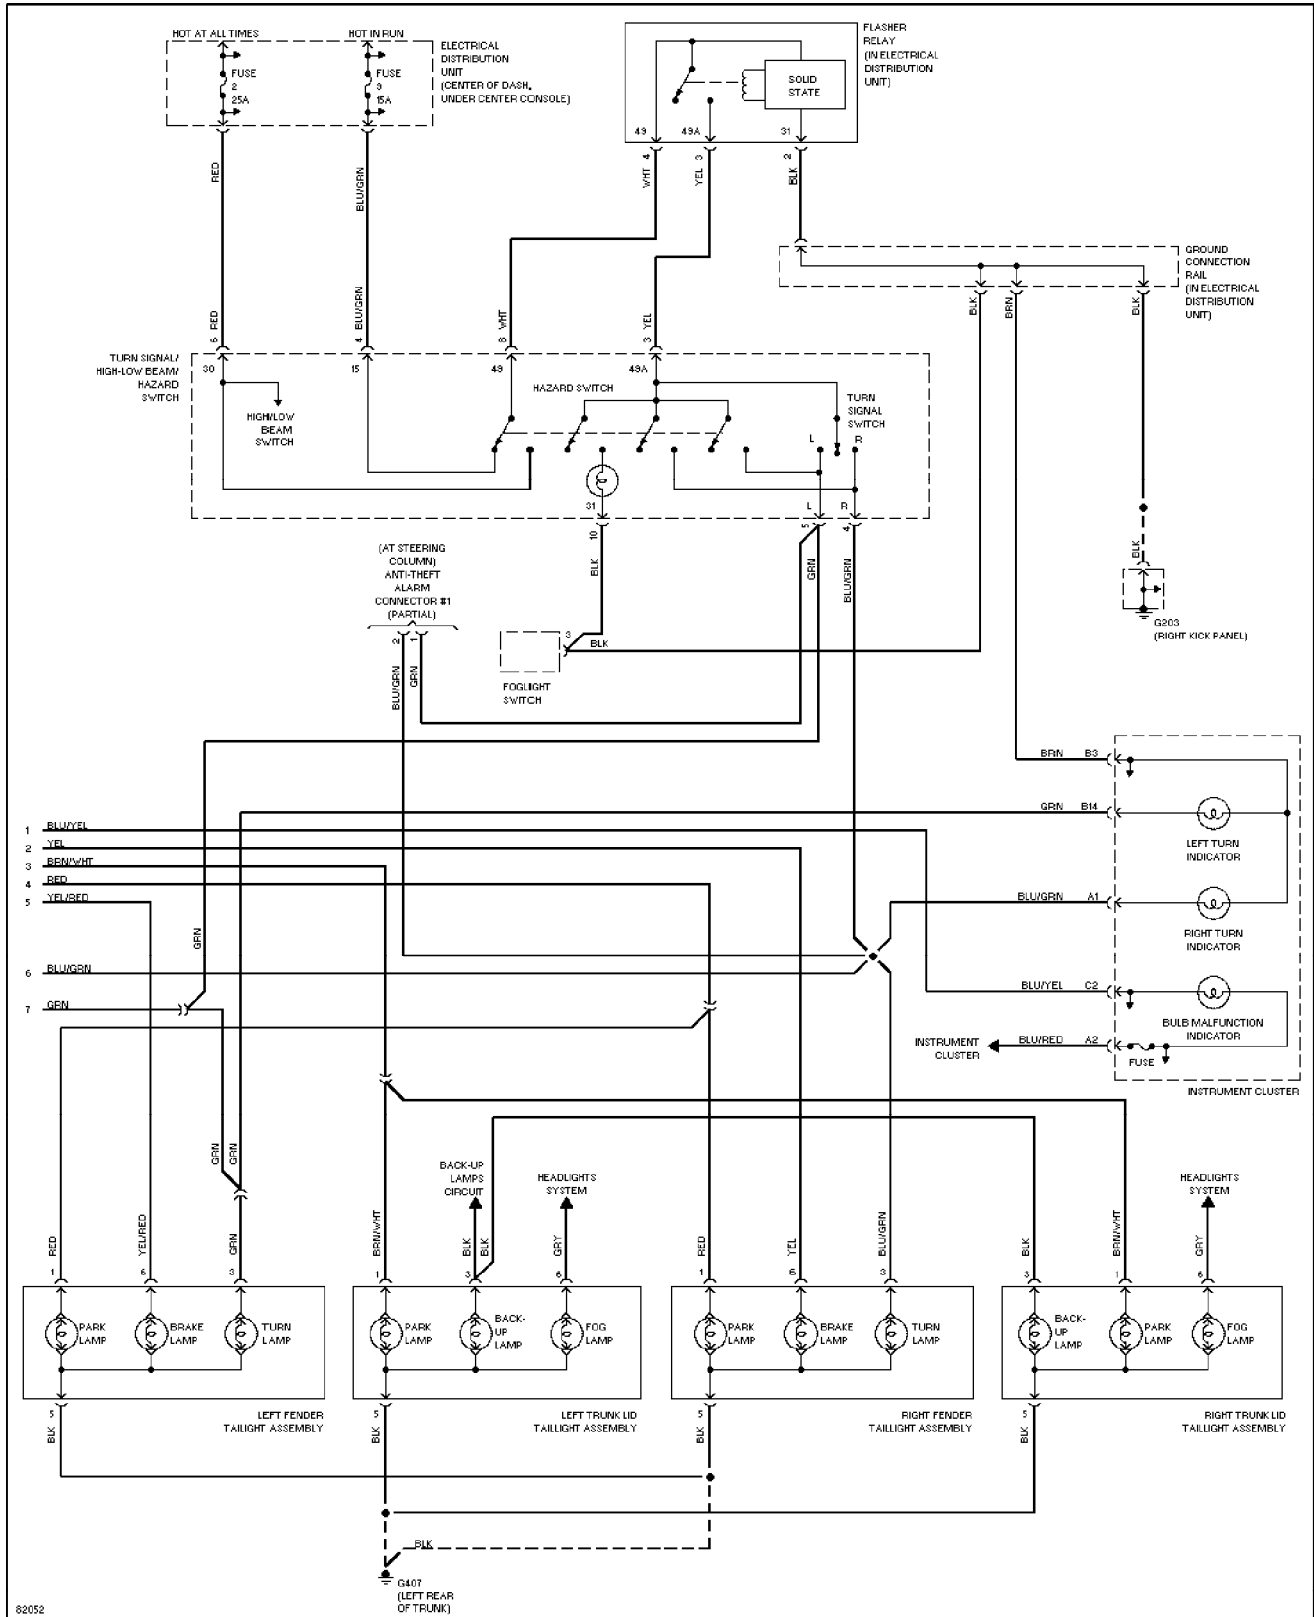

SYSTEM WIRING DIAGRAMS

Exterior Lamps Circuit, Sedan (2 of 2)

1995 Volvo 940

For x

Copyright © 1998 Mitchell Repair Information Company, LLC
Saturday, July 24, 2004 10:36AM