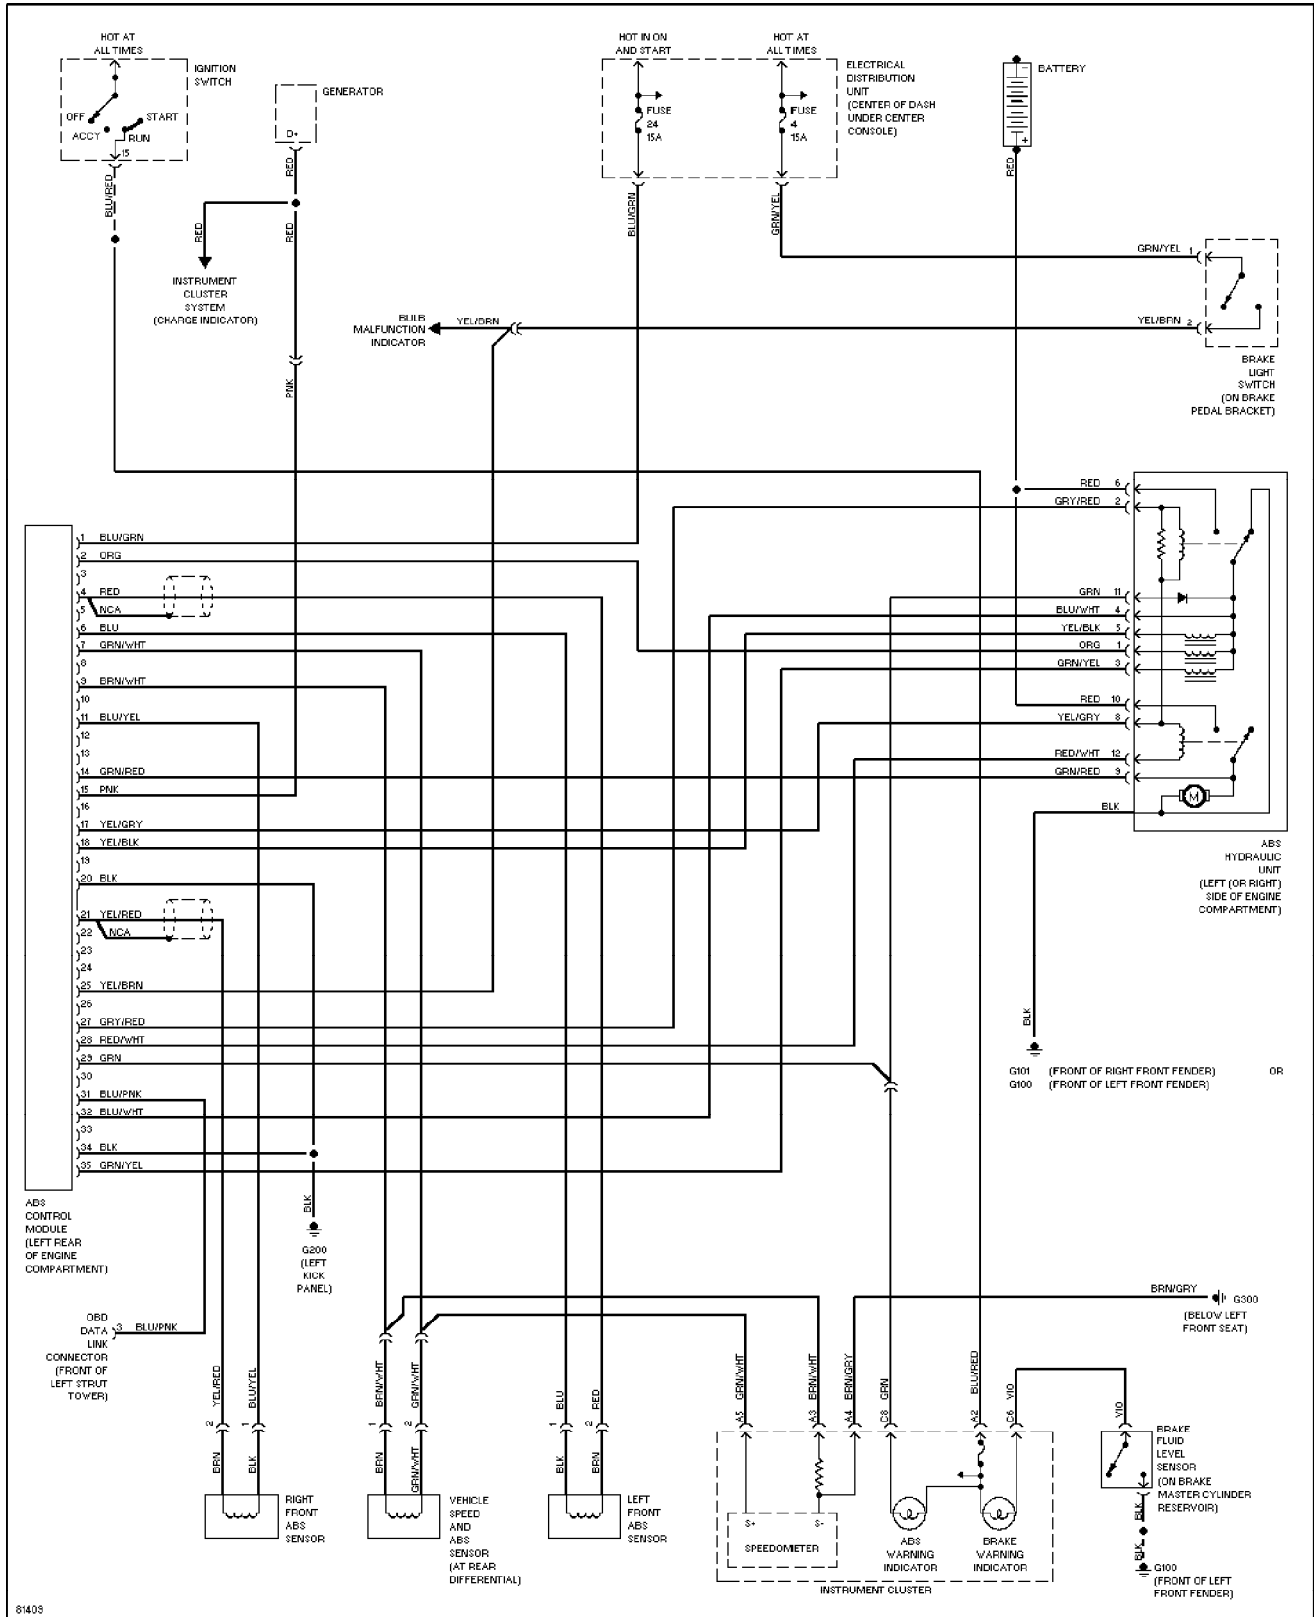

SYSTEM WIRING DIAGRAMS

Anti-lock Brake Circuits

1995 Volvo 940

For x

Copyright © 1998 Mitchell Repair Information Company, LLC

Saturday, July 24, 2004 10:35AM