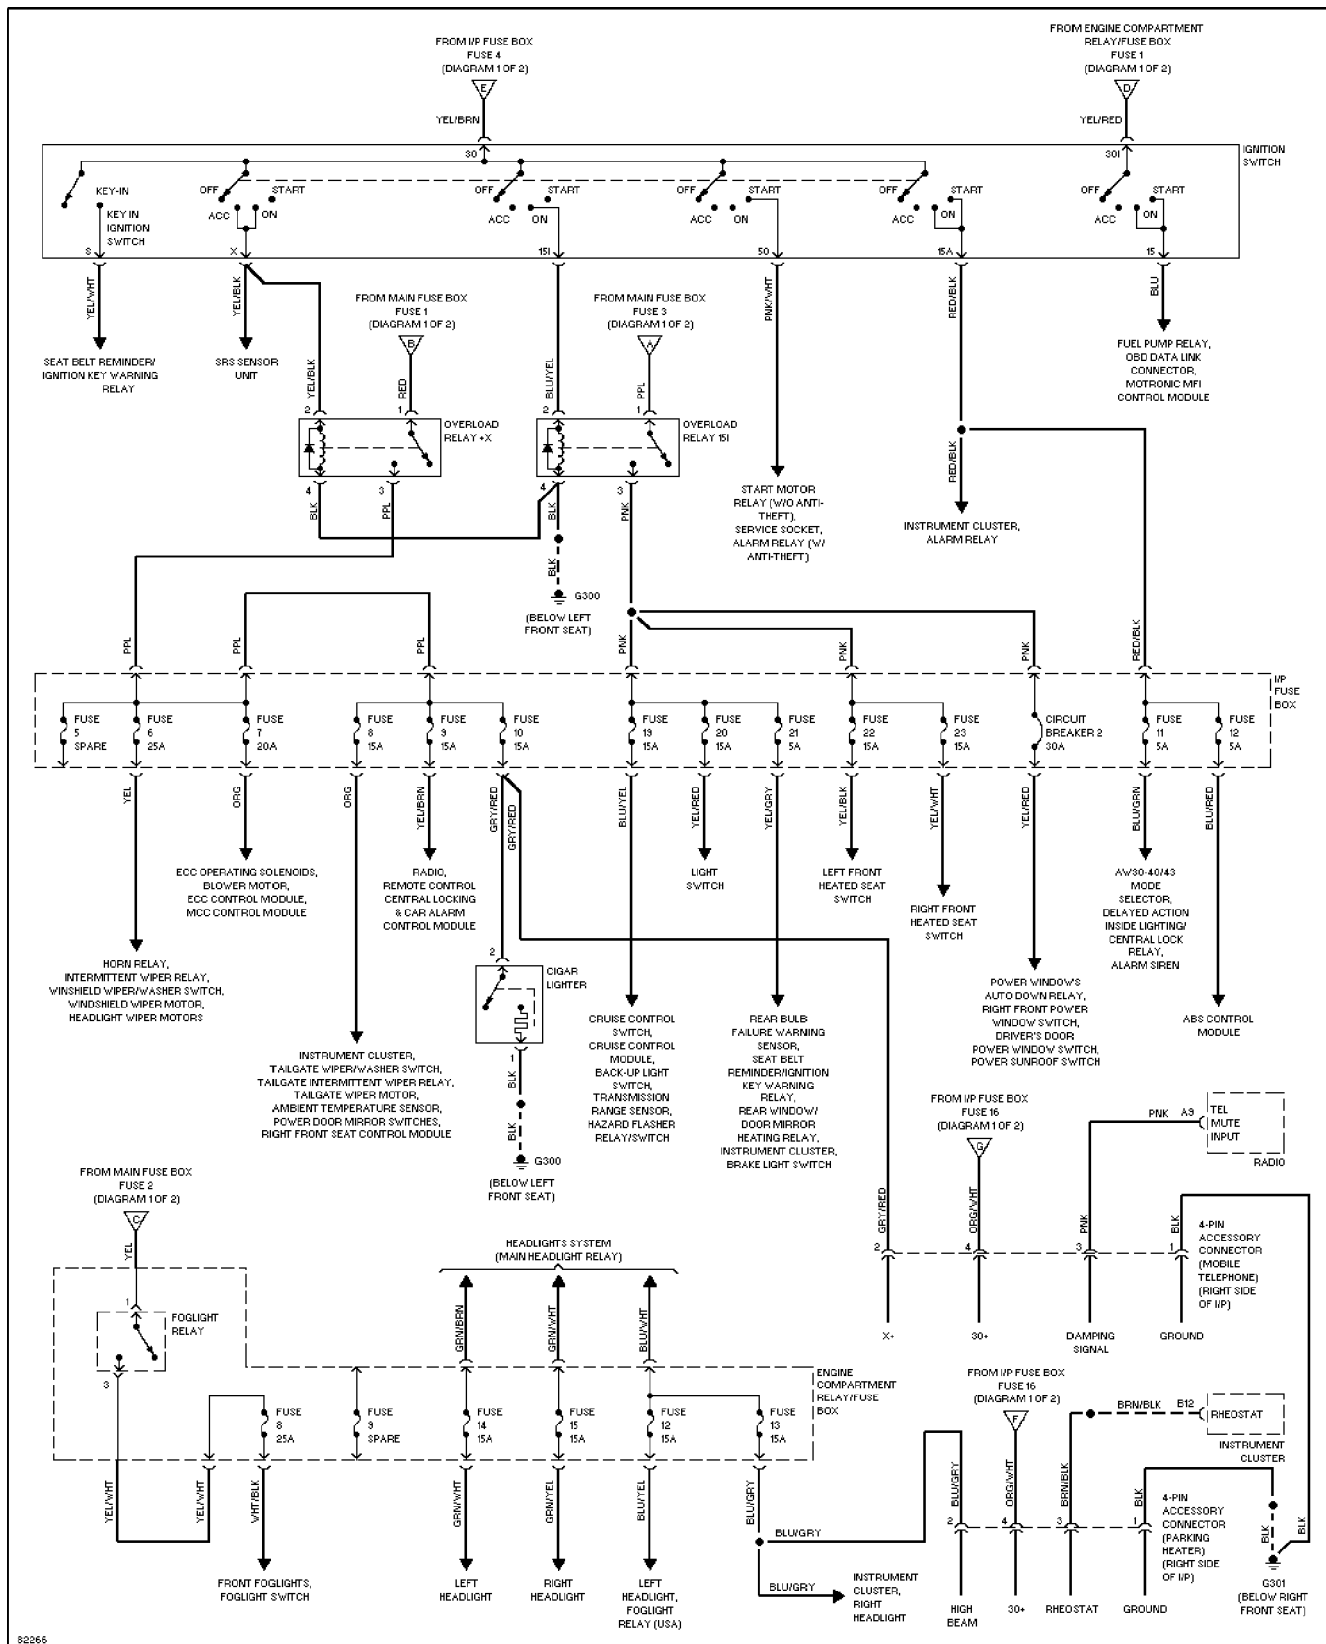

SYSTEM WIRING DIAGRAMS

Power Distribution Circuit (2 of 2)

1997 Volvo 960

For DIAKOM-AUTO <http://www.diakom.ru> Taganrog support@diakom.ru (8634)315187

Copyright © 1998 Mitchell Repair Information Company, LLC

Thursday, December 14, 2000 11:55AM