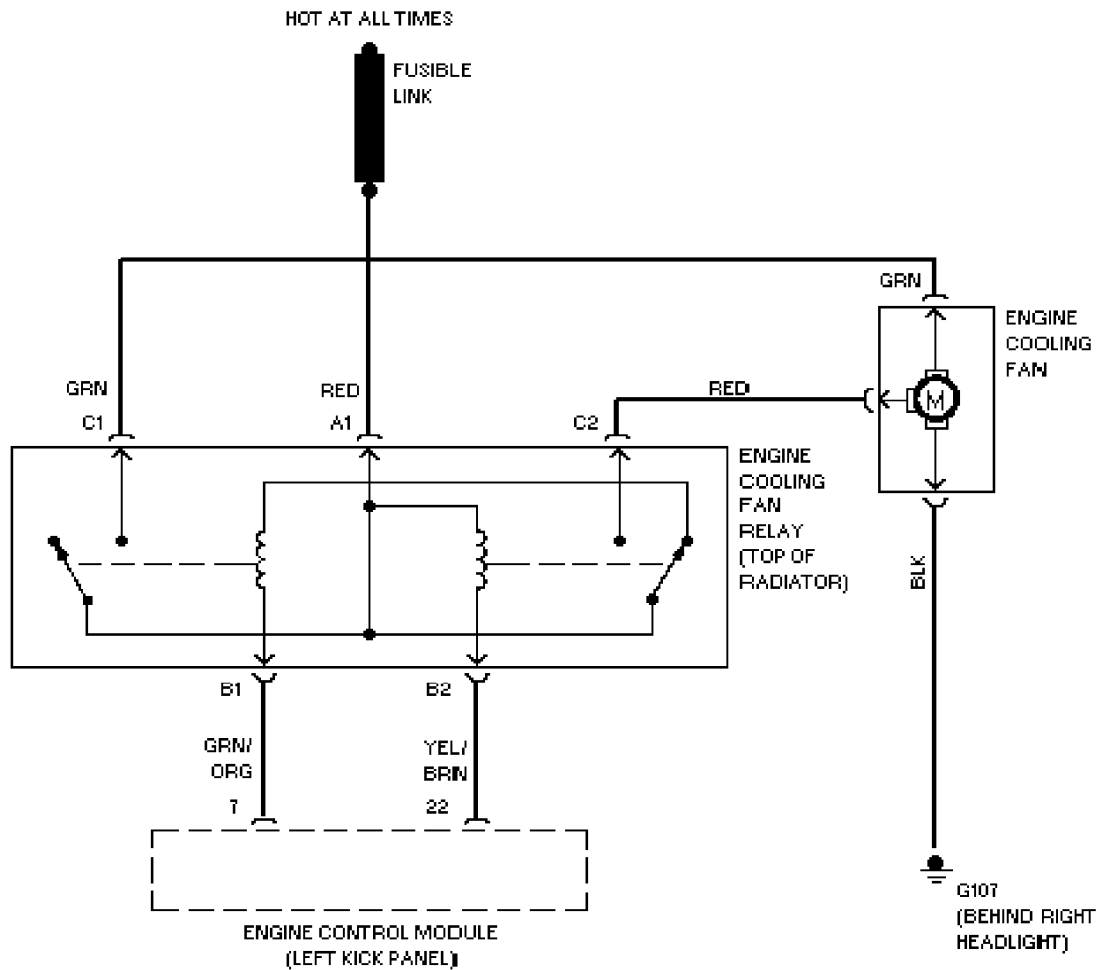

SYSTEM WIRING DIAGRAMS

Cooling Fan Circuit

1997 Volvo 960

For DIAKOM-AUTO <http://www.diakom.ru> Taganrog support@diakom.ru (8634)315187

Copyright © 1998 Mitchell Repair Information Company, LLC

Thursday, December 14, 2000 11:52AM