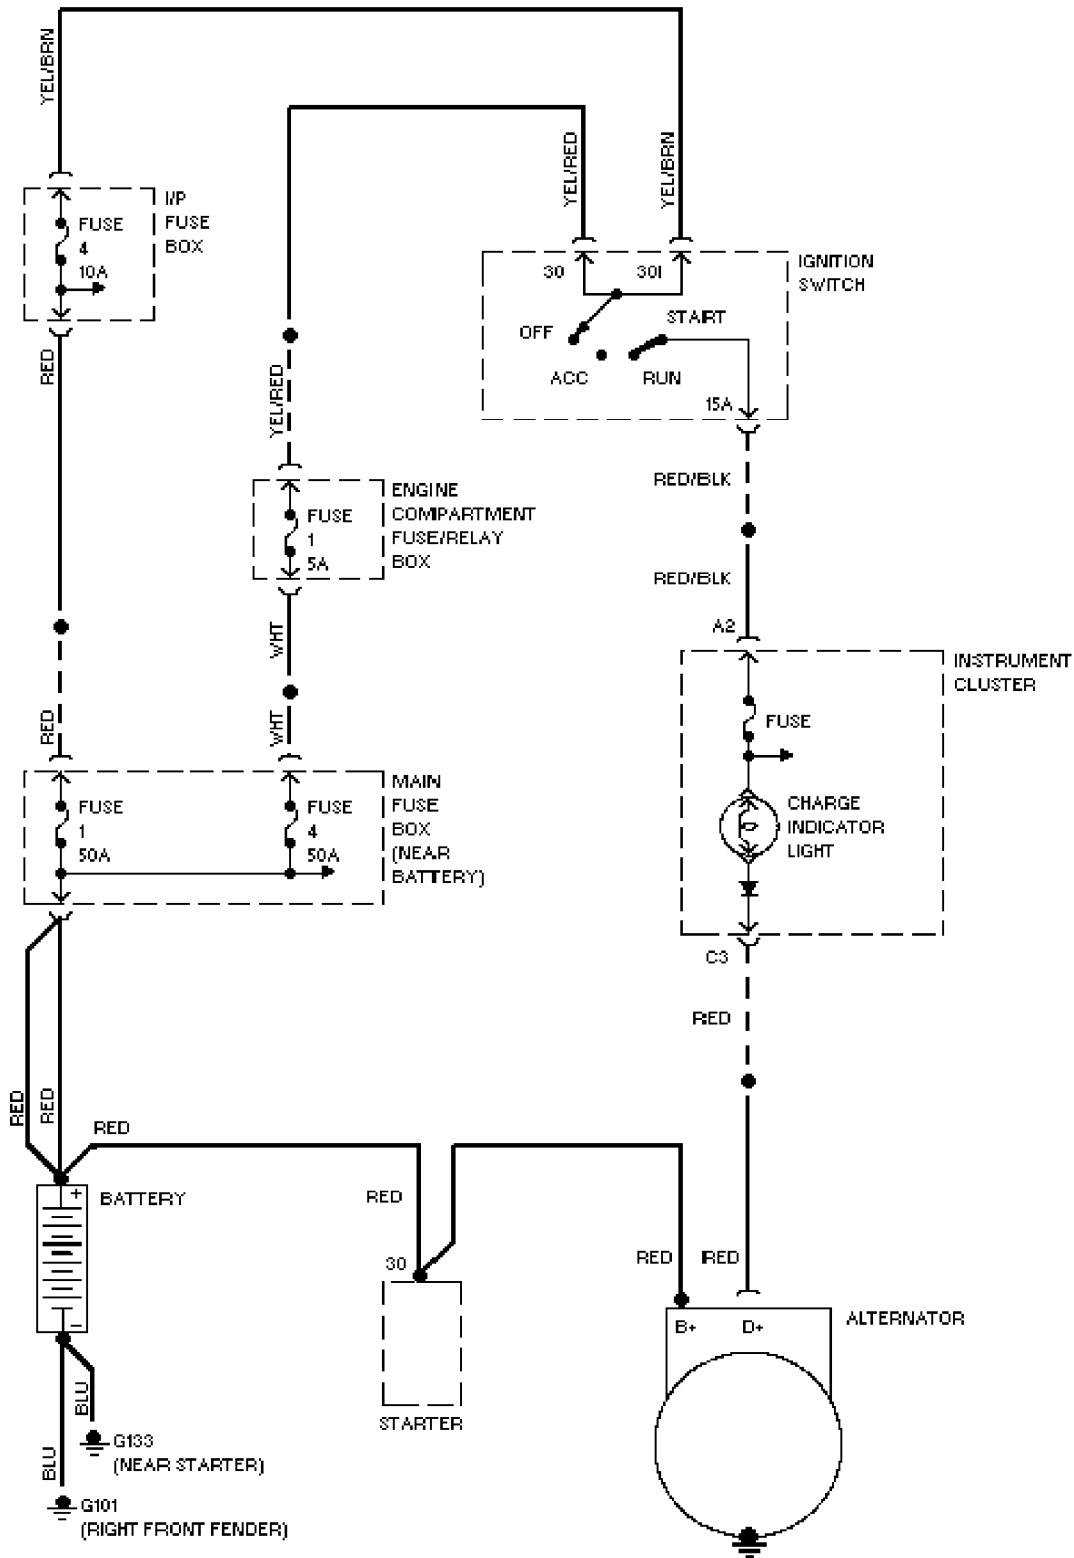

SYSTEM WIRING DIAGRAMS

Charging Circuit

1997 Volvo 960

For DIAKOM-AUTO <http://www.diakom.ru> Taganrog support@diakom.ru (8634)315187

Copyright © 1998 Mitchell Repair Information Company, LLC

Thursday, December 14, 2000 11:57AM