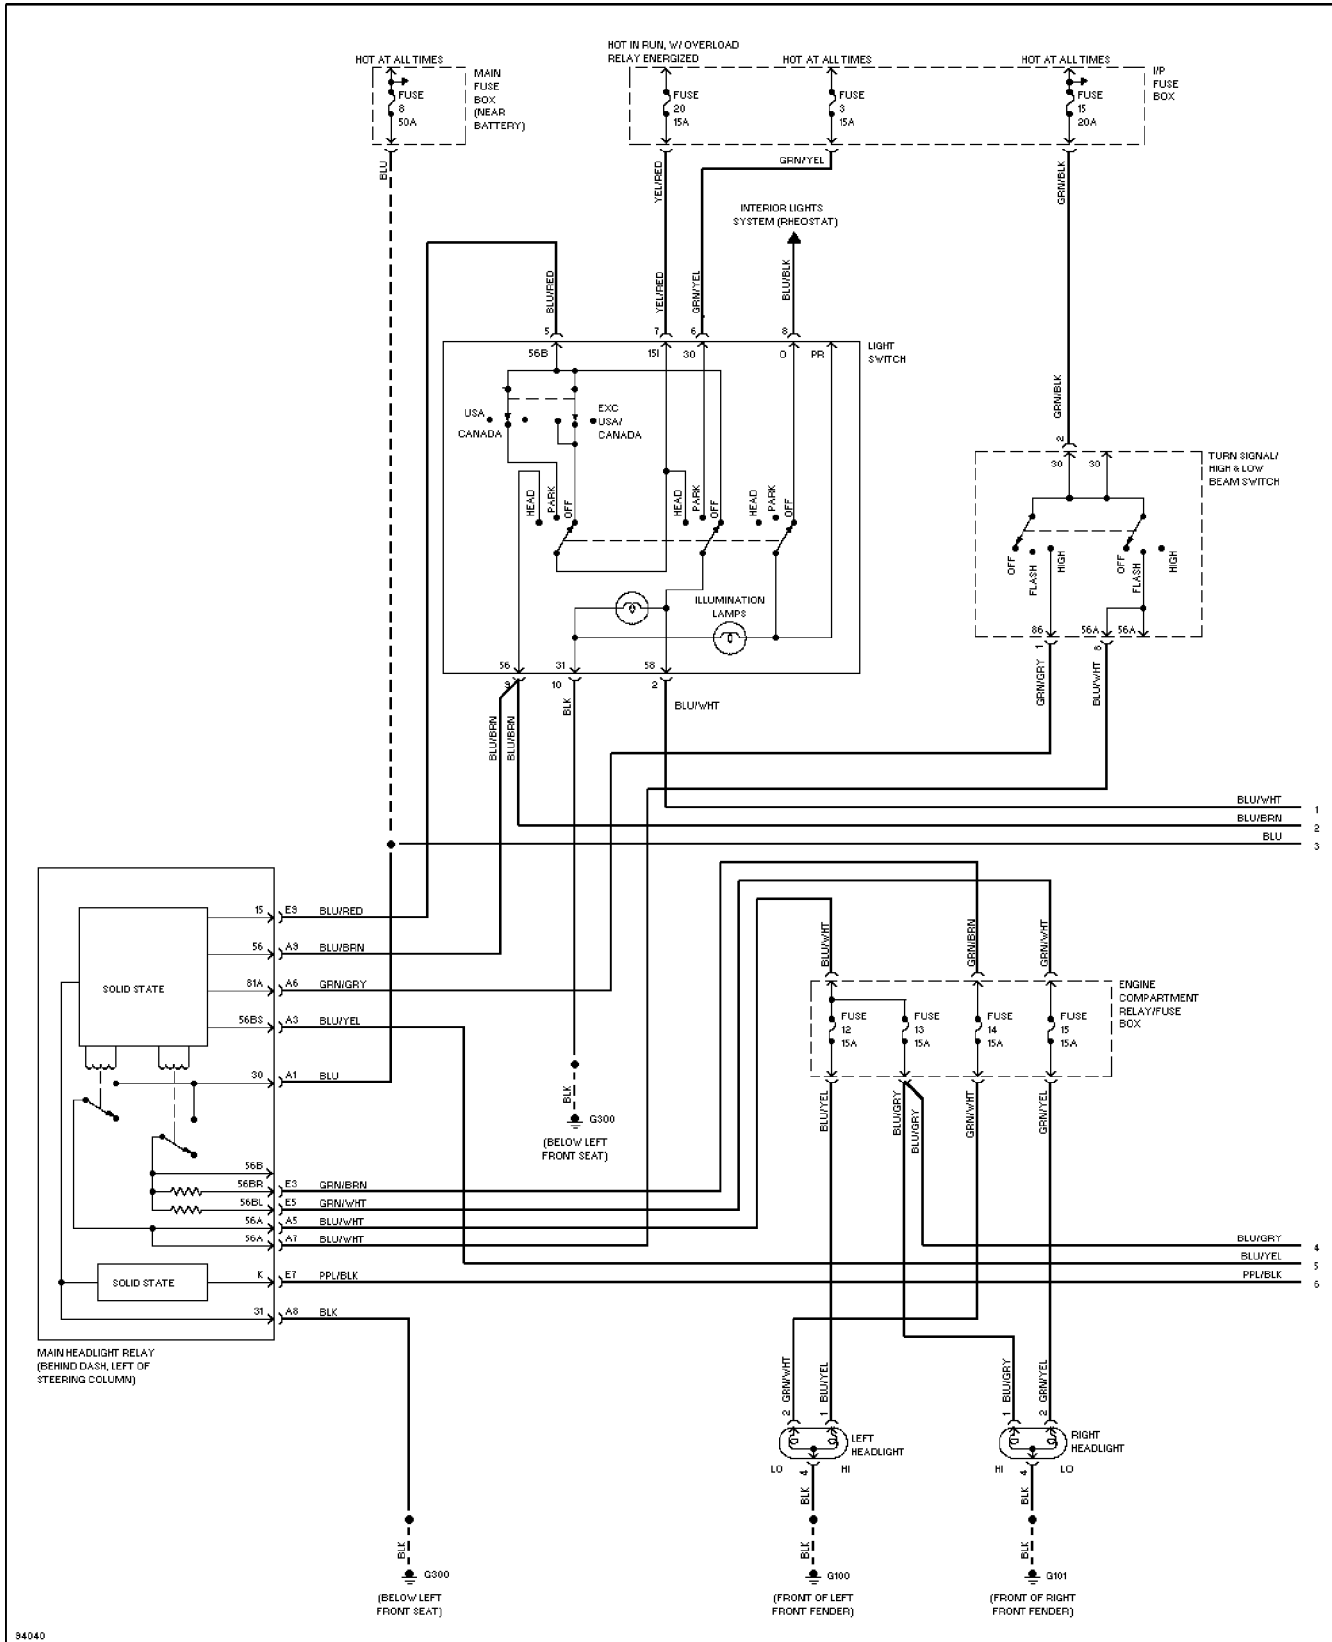

Thursday, December 14, 2000 11:58AM

SYSTEM WIRING DIAGRAMS

Headlight Circuit (1 of 2)

1997 Volvo 960

For DIAKOM-AUTO <http://www.diakom.ru> Taganrog support@diakom.ru (8634)315187

Copyright © 1998 Mitchell Repair Information Company, LLC

Thursday, December 14, 2000 11:54AM

SYSTEM WIRING DIAGRAMS

Headlight Circuit (2 of 2)

1997 Volvo 960

For DIAKOM-AUTO <http://www.diakom.ru> Taganrog support@diakom.ru (8634)315187

Copyright © 1998 Mitchell Repair Information Company, LLC