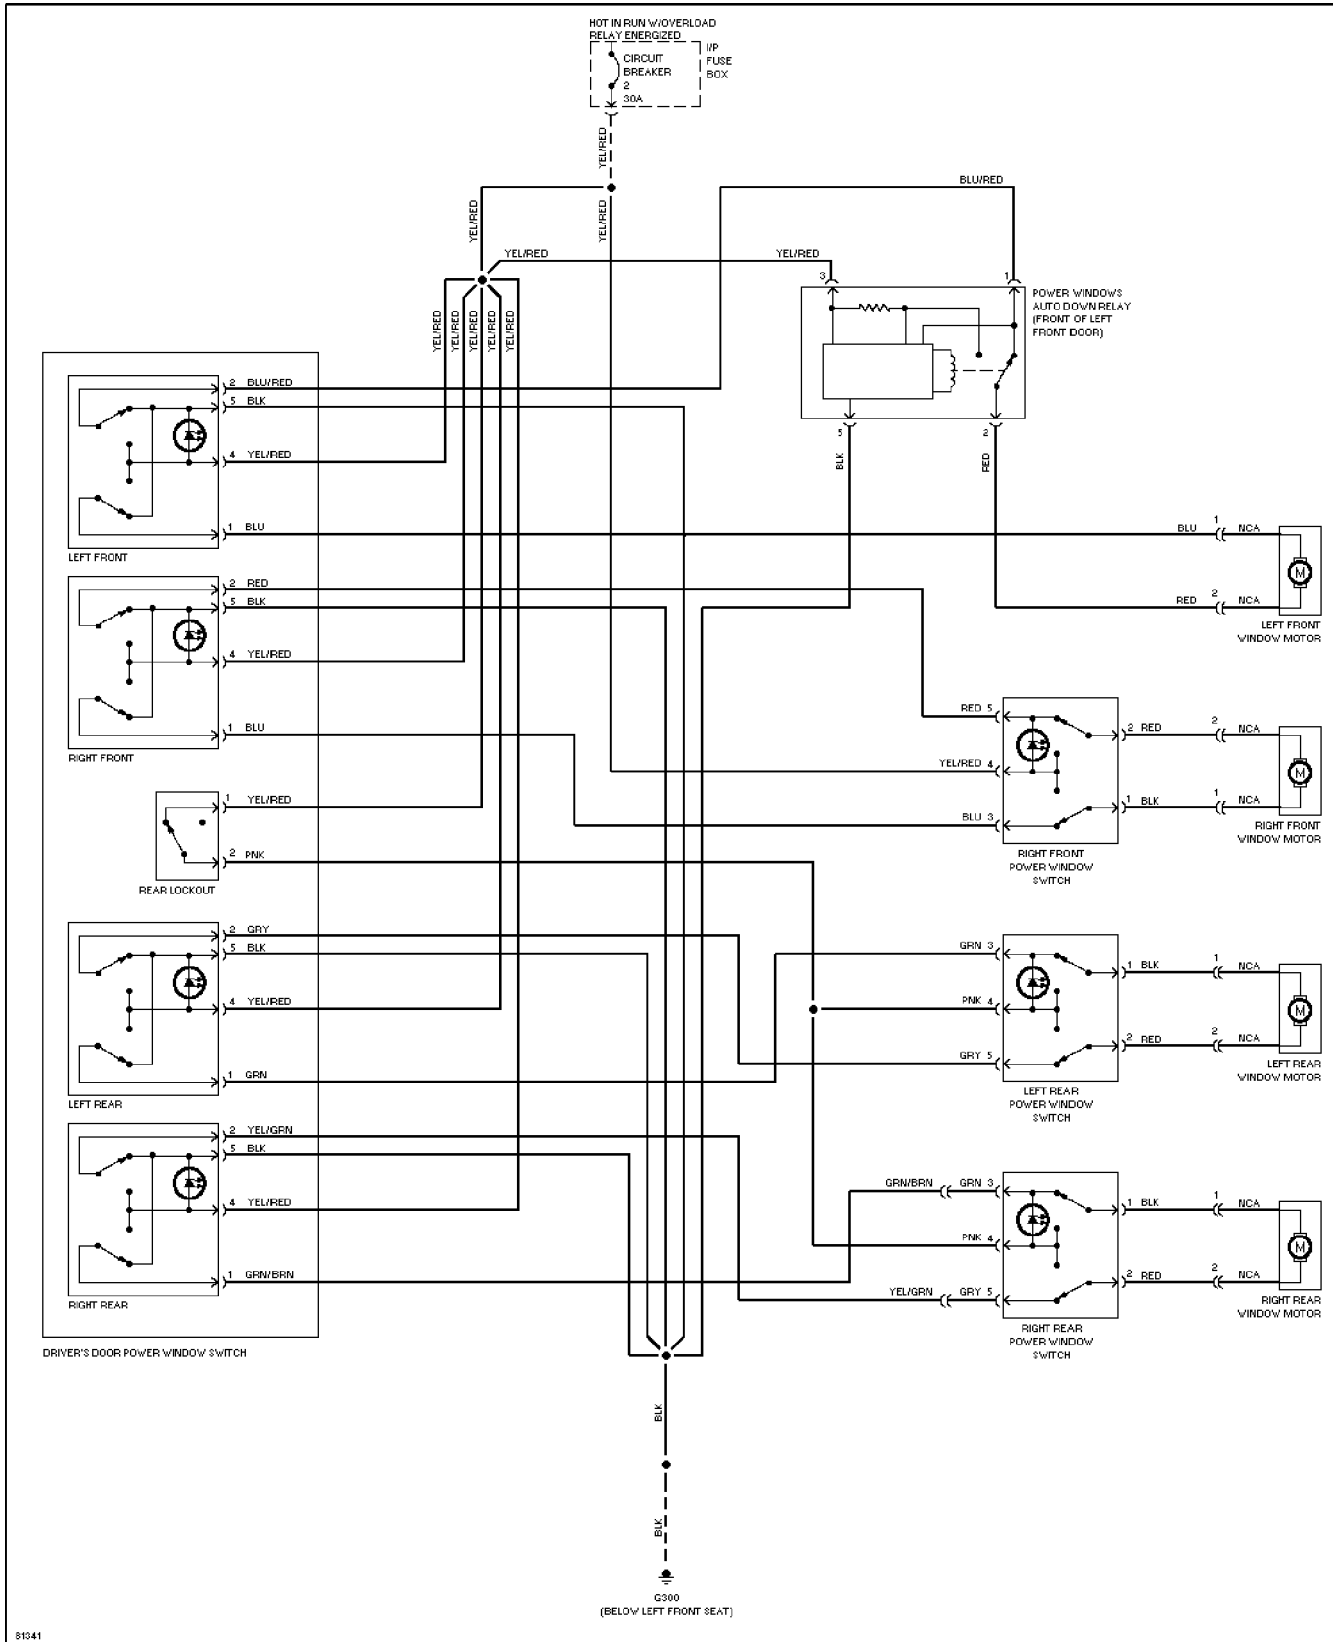

Thursday, December 14, 2000 11:55AM

SYSTEM WIRING DIAGRAMS

Power Mirror Circuit

1997 Volvo 960

For DIAKOM-AUTO <http://www.diakom.ru> Taganrog support@diakom.ru (8634)315187

Copyright © 1998 Mitchell Repair Information Company, LLC

Thursday, December 14, 2000 11:56AM

SYSTEM WIRING DIAGRAMS

Power Top/Sunroof Circuits

1997 Volvo 960

For DIAKOM-AUTO <http://www.diakom.ru> Taganrog support@diakom.ru (8634)315187

Copyright © 1998 Mitchell Repair Information Company, LLC

Thursday, December 14, 2000 11:57AM

SYSTEM WIRING DIAGRAMS

Power Window Circuit

1997 Volvo 960

For DIAKOM-AUTO <http://www.diakom.ru> Taganrog support@diakom.ru (8634)315187

Copyright © 1998 Mitchell Repair Information Company, LLC

Thursday, December 14, 2000 11:57AM

SYSTEM WIRING DIAGRAMS

Rear Wiper/Washer Circuit

1997 Volvo 960

For DIAKOM-AUTO <http://www.diakom.ru> Taganrog support@diakom.ru (8634)315187

Copyright © 1998 Mitchell Repair Information Company, LLC