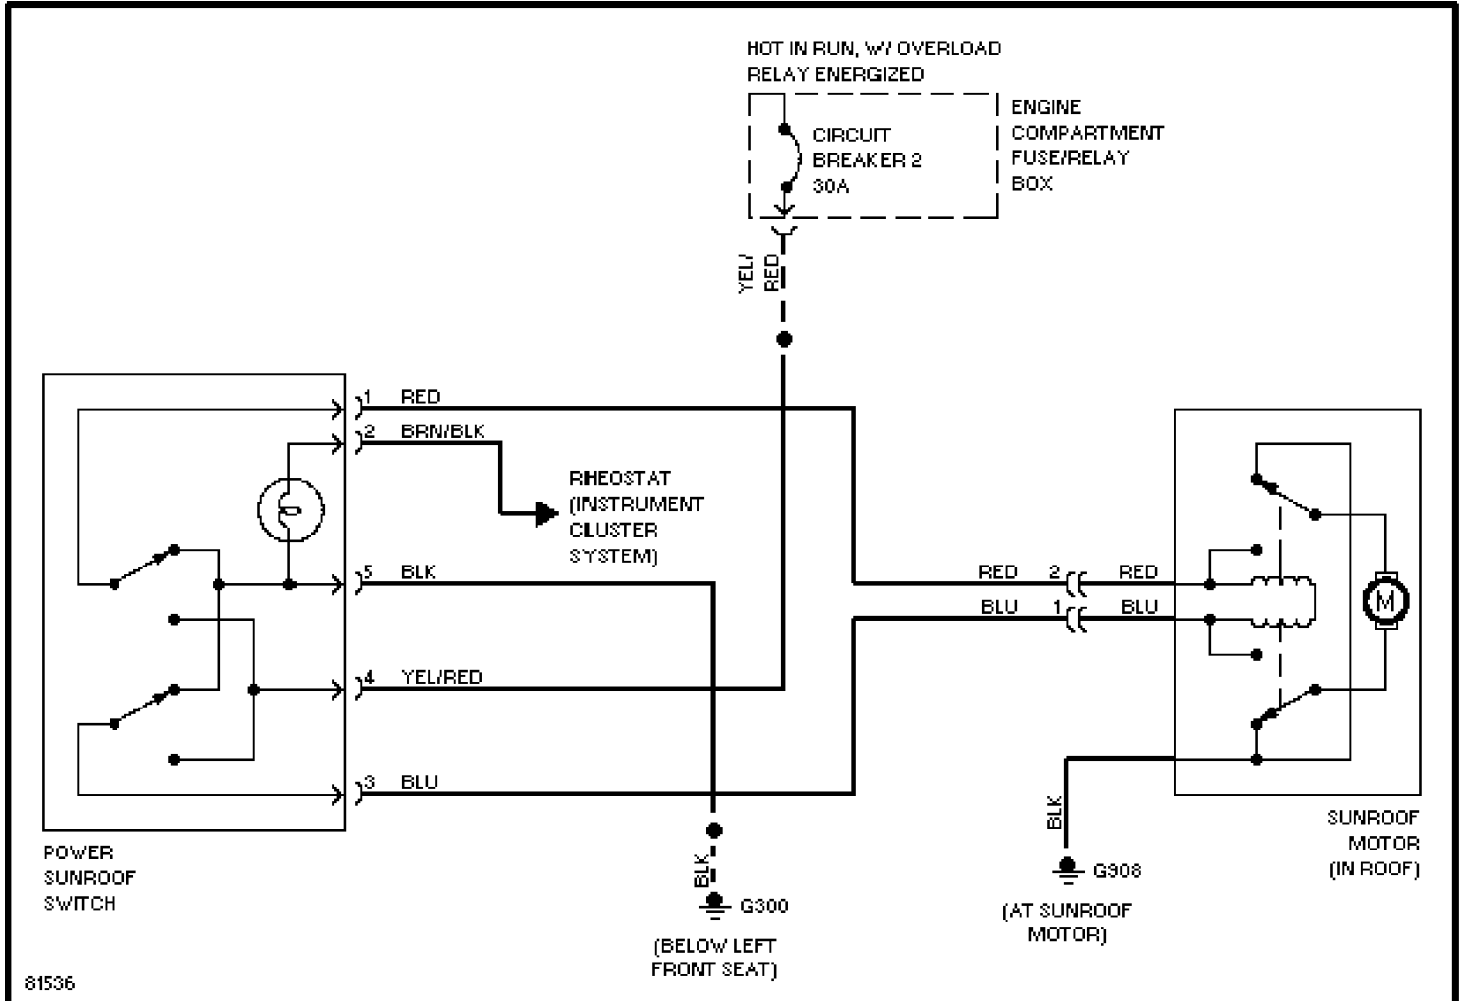

Thursday, December 14, 2000 11:55AM

SYSTEM WIRING DIAGRAMS

Power Mirror Circuit

1997 Volvo 960

For DIAKOM-AUTO <http://www.diakom.ru> Taganrog support@diakom.ru (8634)315187

Copyright © 1998 Mitchell Repair Information Company, LLC

Thursday, December 14, 2000 11:56AM

SYSTEM WIRING DIAGRAMS

Power Top/Sunroof Circuits

1997 Volvo 960

For DIAKOM-AUTO <http://www.diakom.ru> Taganrog support@diakom.ru (8634)315187

Copyright © 1998 Mitchell Repair Information Company, LLC

Thursday, December 14, 2000 11:57AM

SYSTEM WIRING DIAGRAMS

Power Window Circuit

1997 Volvo 960

For DIAKOM-AUTO <http://www.diakom.ru> Taganrog support@diakom.ru (8634)315187

Copyright © 1998 Mitchell Repair Information Company, LLC