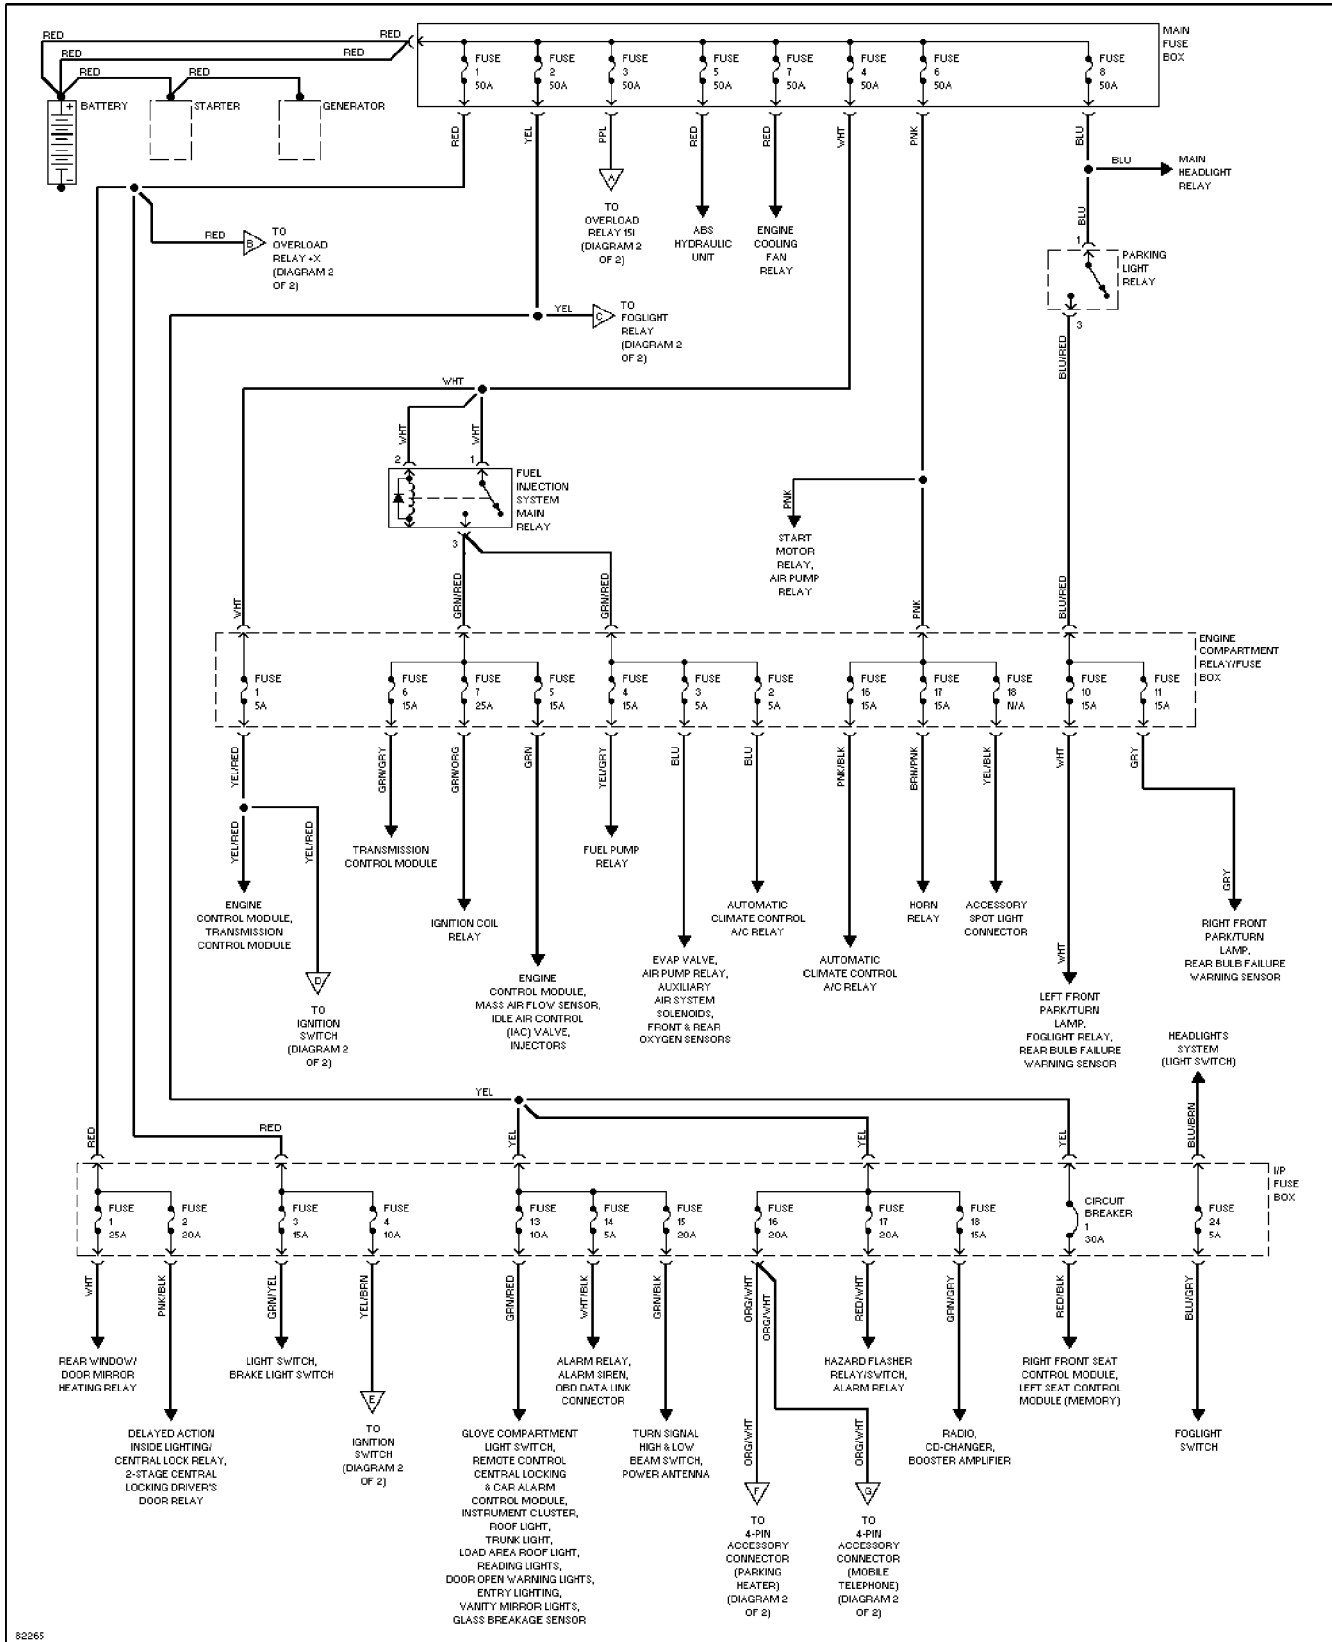

Thursday, December 14, 2000 11:55AM

SYSTEM WIRING DIAGRAMS

Passenger's Power Seat Circuit

1997 Volvo 960

For DIAKOM-AUTO <http://www.diakom.ru> Taganrog support@diakom.ru (8634)315187

Copyright © 1998 Mitchell Repair Information Company, LLC

Thursday, December 14, 2000 11:55AM

SYSTEM WIRING DIAGRAMS

Power Distribution Circuit (1 of 2)

1997 Volvo 960

For DIAKOM-AUTO <http://www.diakom.ru> Taganrog support@diakom.ru (8634)315187

Copyright © 1998 Mitchell Repair Information Company, LLC

Thursday, December 14, 2000 11:55AM

SYSTEM WIRING DIAGRAMS

Power Distribution Circuit (2 of 2)

1997 Volvo 960

For DIAKOM-AUTO <http://www.diakom.ru> Taganrog support@diakom.ru (8634)315187

Copyright © 1998 Mitchell Repair Information Company, LLC