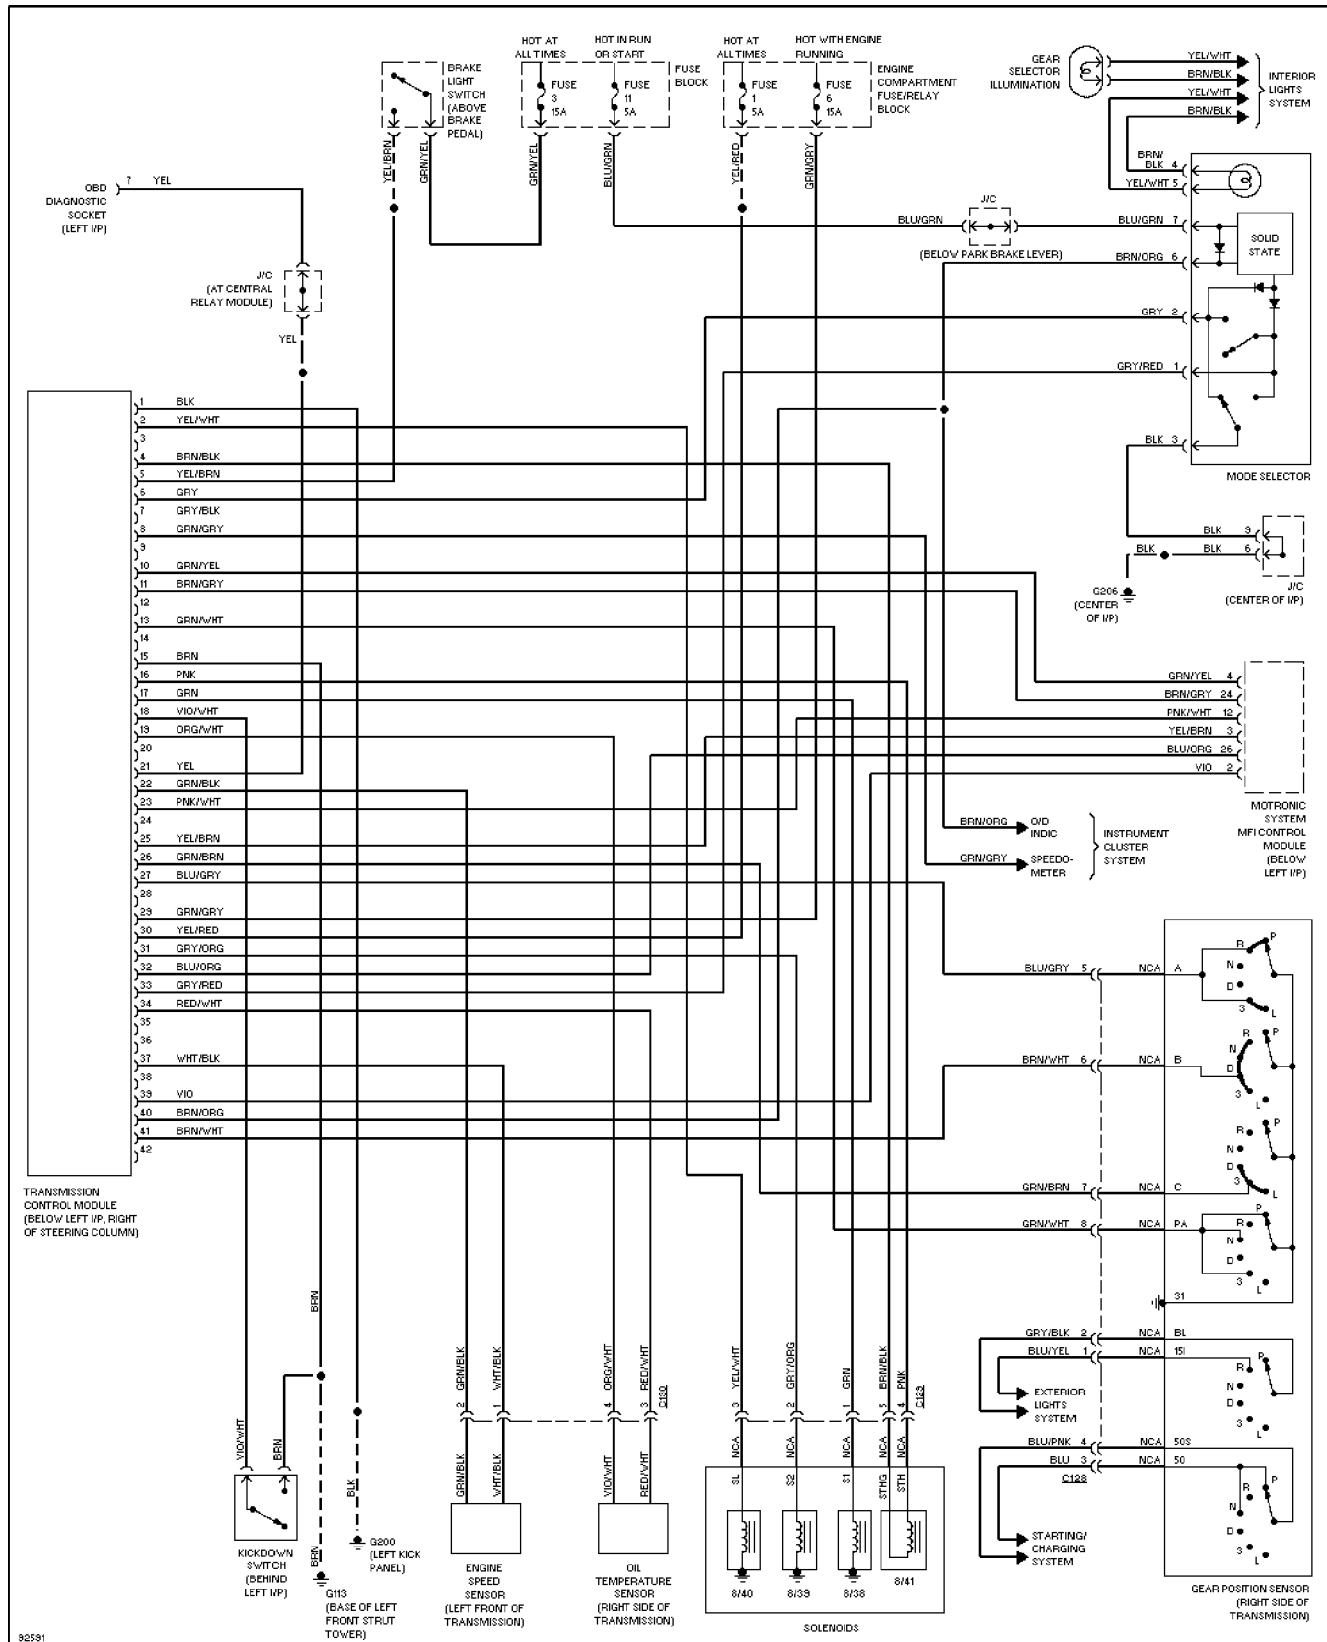

SYSTEM WIRING DIAGRAMS

A/T Circuit

1997 Volvo 960

For DIAKOM-AUTO <http://www.diakom.ru> Taganrog support@diakom.ru (8634)315187

Copyright © 1998 Mitchell Repair Information Company, LLC

Thursday, December 14, 2000 11:58AM