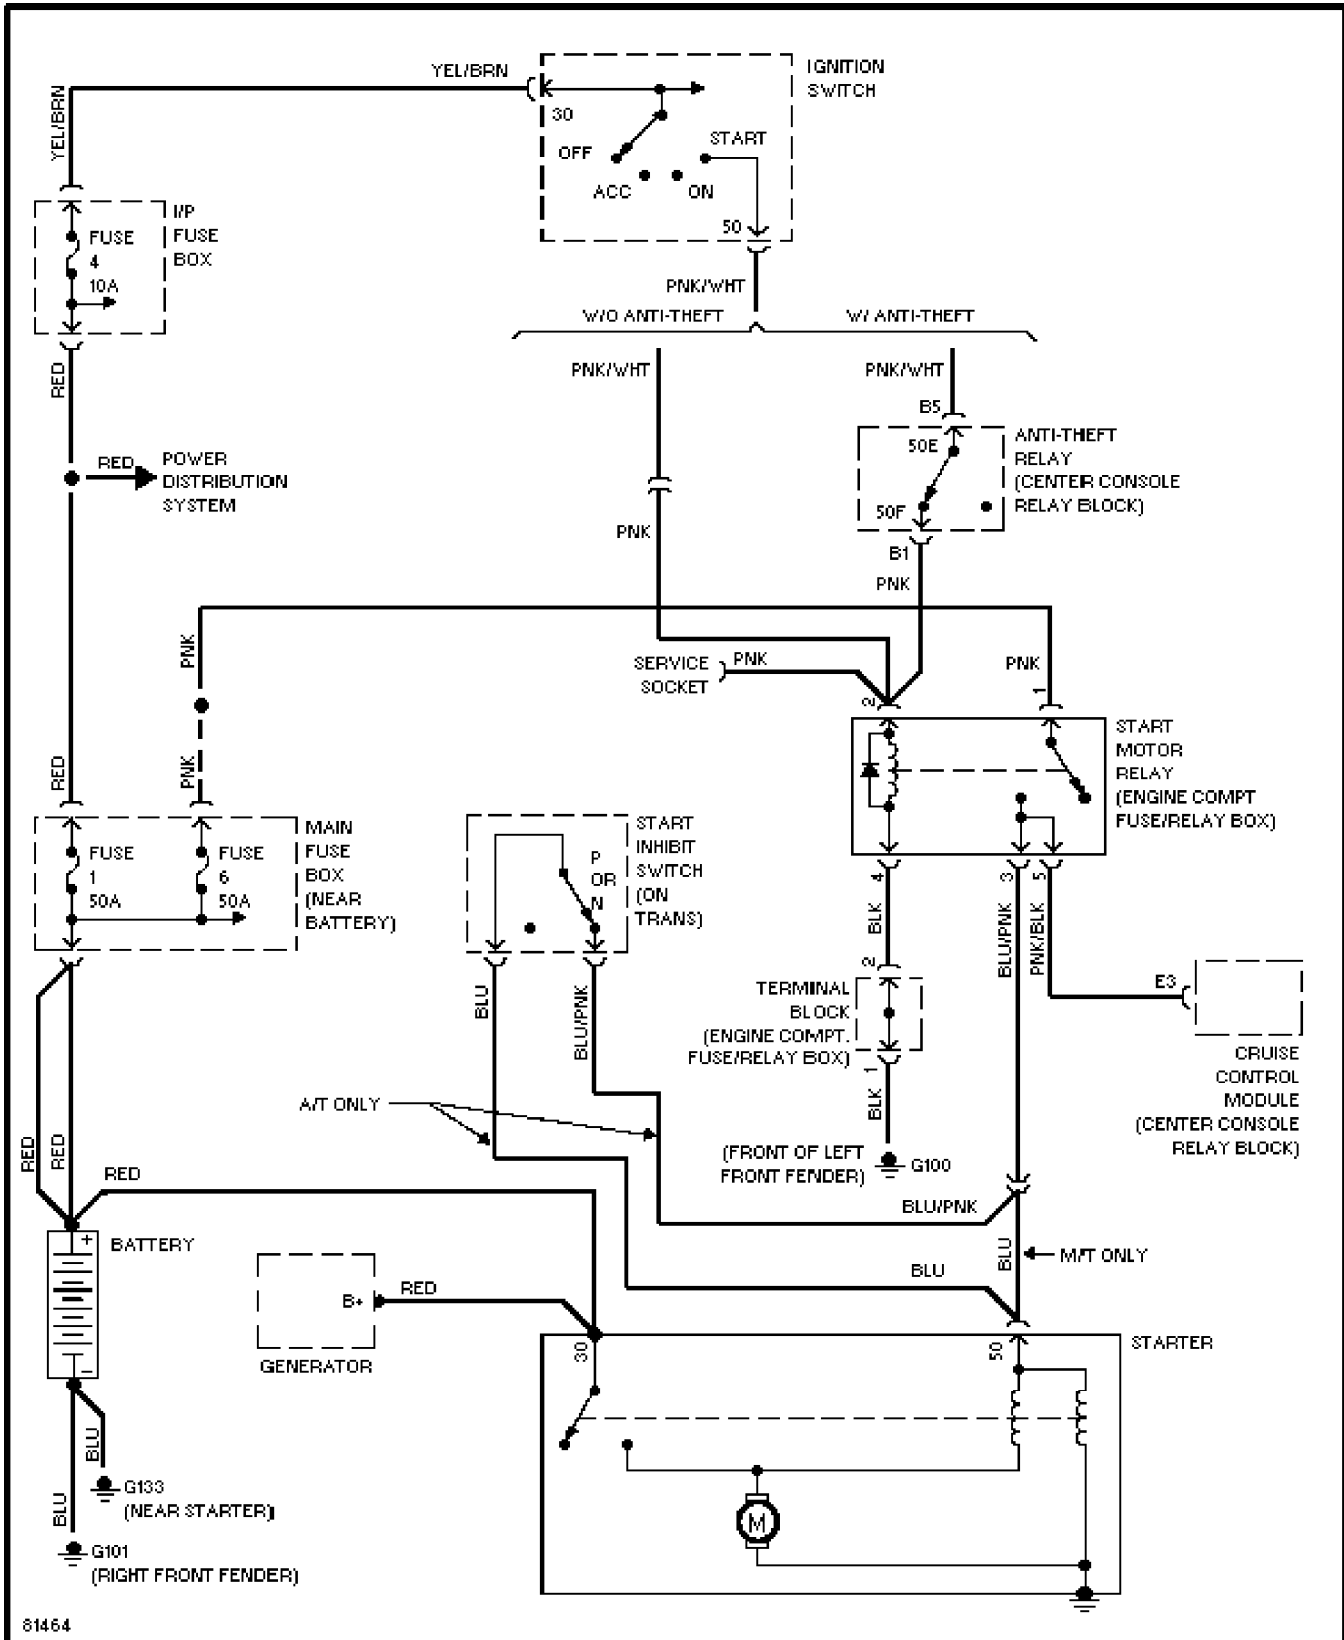

SYSTEM WIRING DIAGRAMS

Starting Circuit

1997 Volvo 960

For DIAKOM-AUTO <http://www.diakom.ru> Taganrog support@diakom.ru (8634)315187

Copyright © 1998 Mitchell Repair Information Company, LLC

Thursday, December 14, 2000 11:57AM