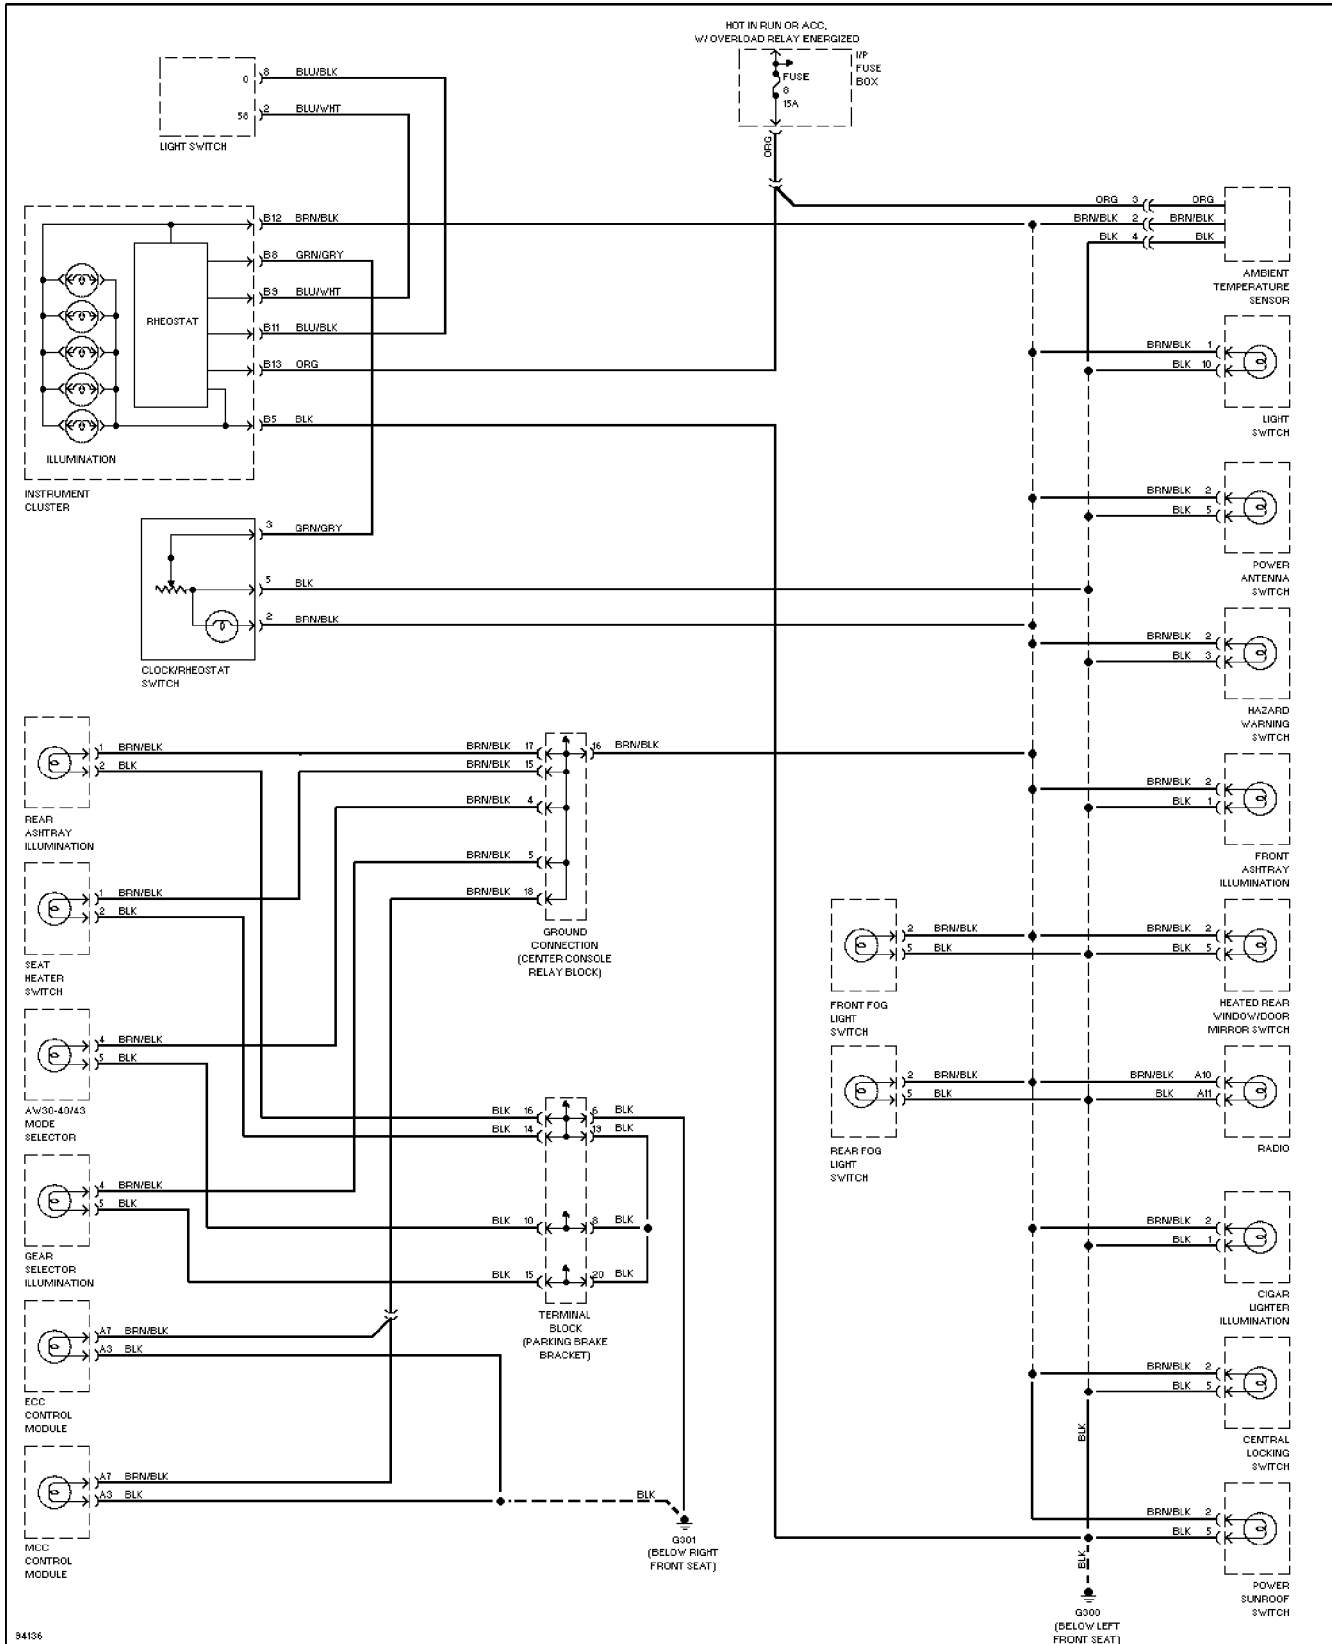

Thursday, December 14, 2000 11:55AM

SYSTEM WIRING DIAGRAMS

Instrument Illumination Circuit

1997 Volvo 960

For DIAKOM-AUTO <http://www.diakom.ru> Taganrog support@diakom.ru (8634)315187

Copyright © 1998 Mitchell Repair Information Company, LLC

Thursday, December 14, 2000 11:55AM

SYSTEM WIRING DIAGRAMS

Memory Seat Circuit

1997 Volvo 960

For DIAKOM-AUTO <http://www.diakom.ru> Taganrog support@diakom.ru (8634)315187

Copyright © 1998 Mitchell Repair Information Company, LLC