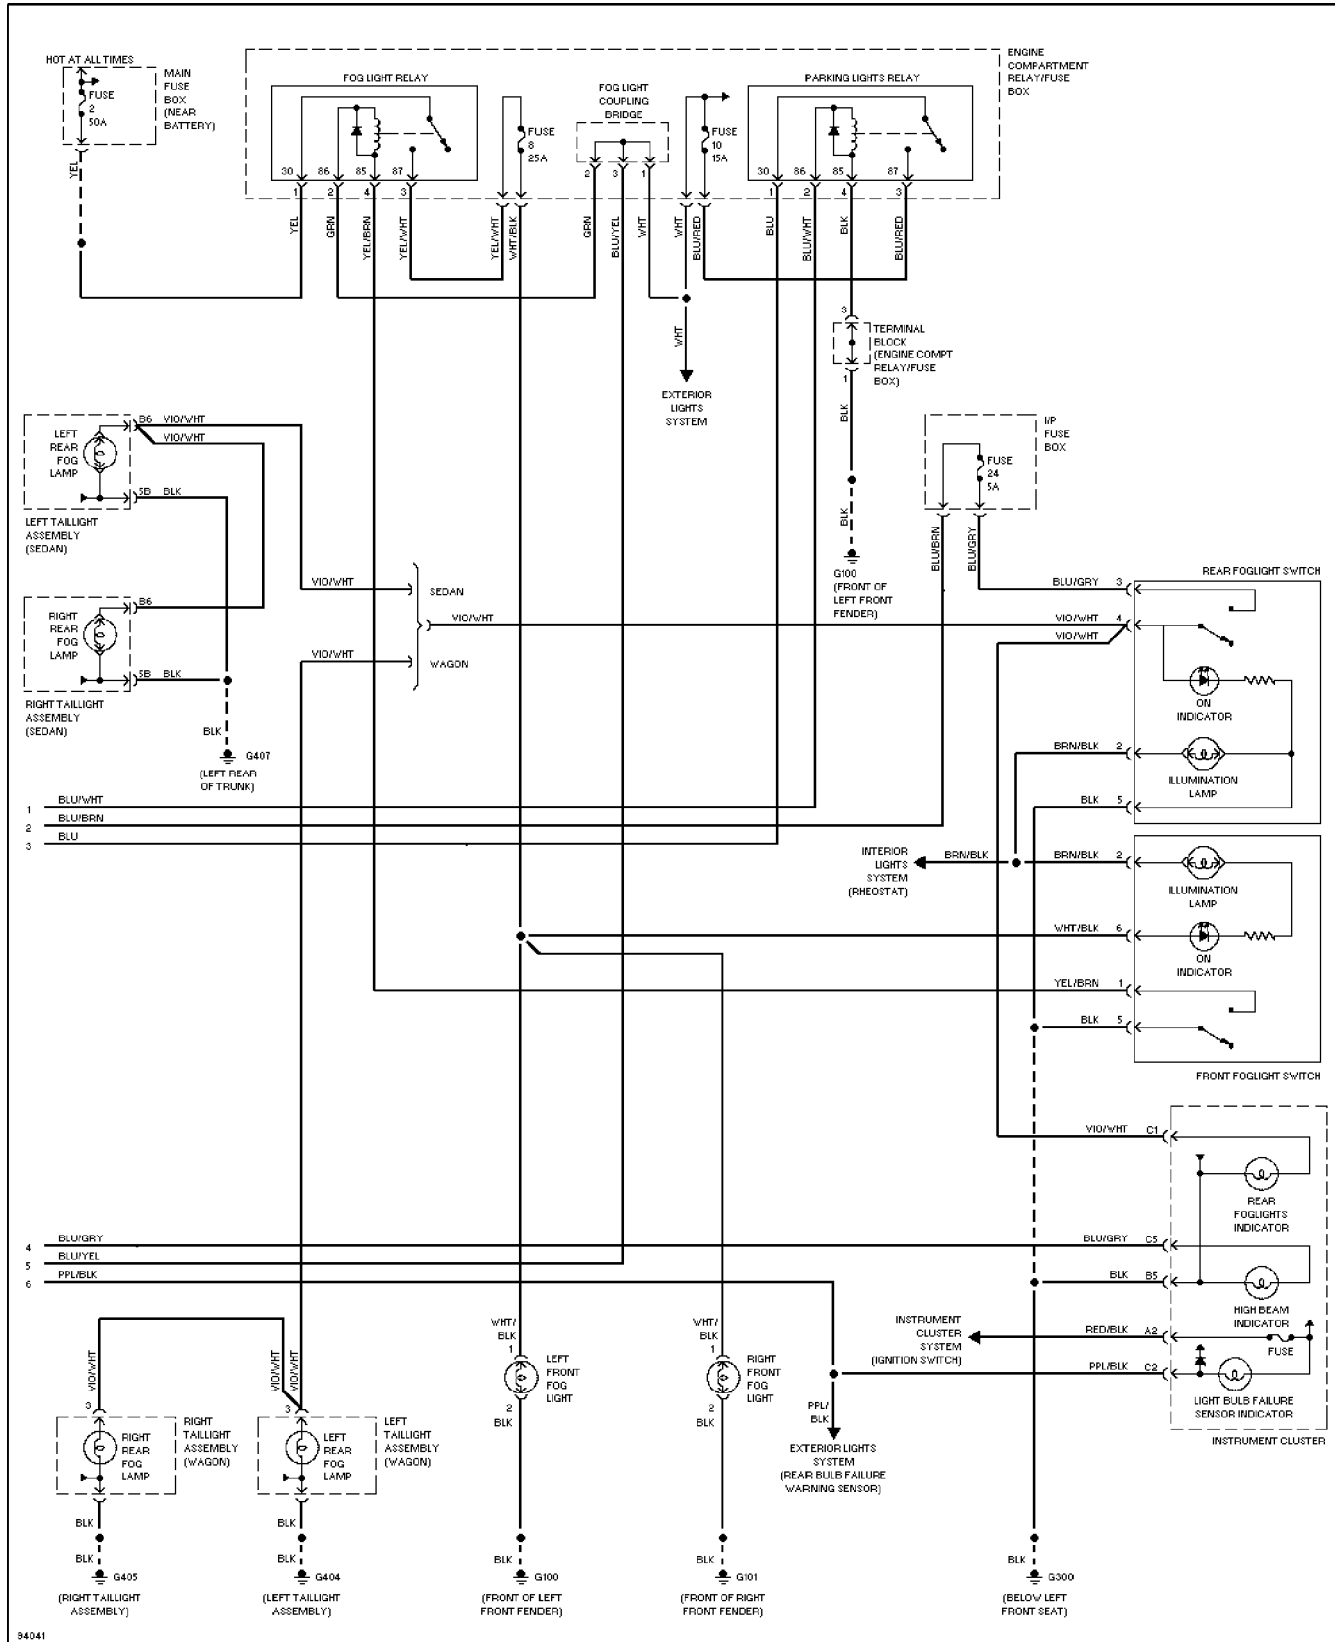

SYSTEM WIRING DIAGRAMS

Headlight Circuit (2 of 2)

1997 Volvo 960

For DIAKOM-AUTO <http://www.diakom.ru> Taganrog support@diakom.ru (8634)315187

Copyright © 1998 Mitchell Repair Information Company, LLC

Thursday, December 14, 2000 11:54AM