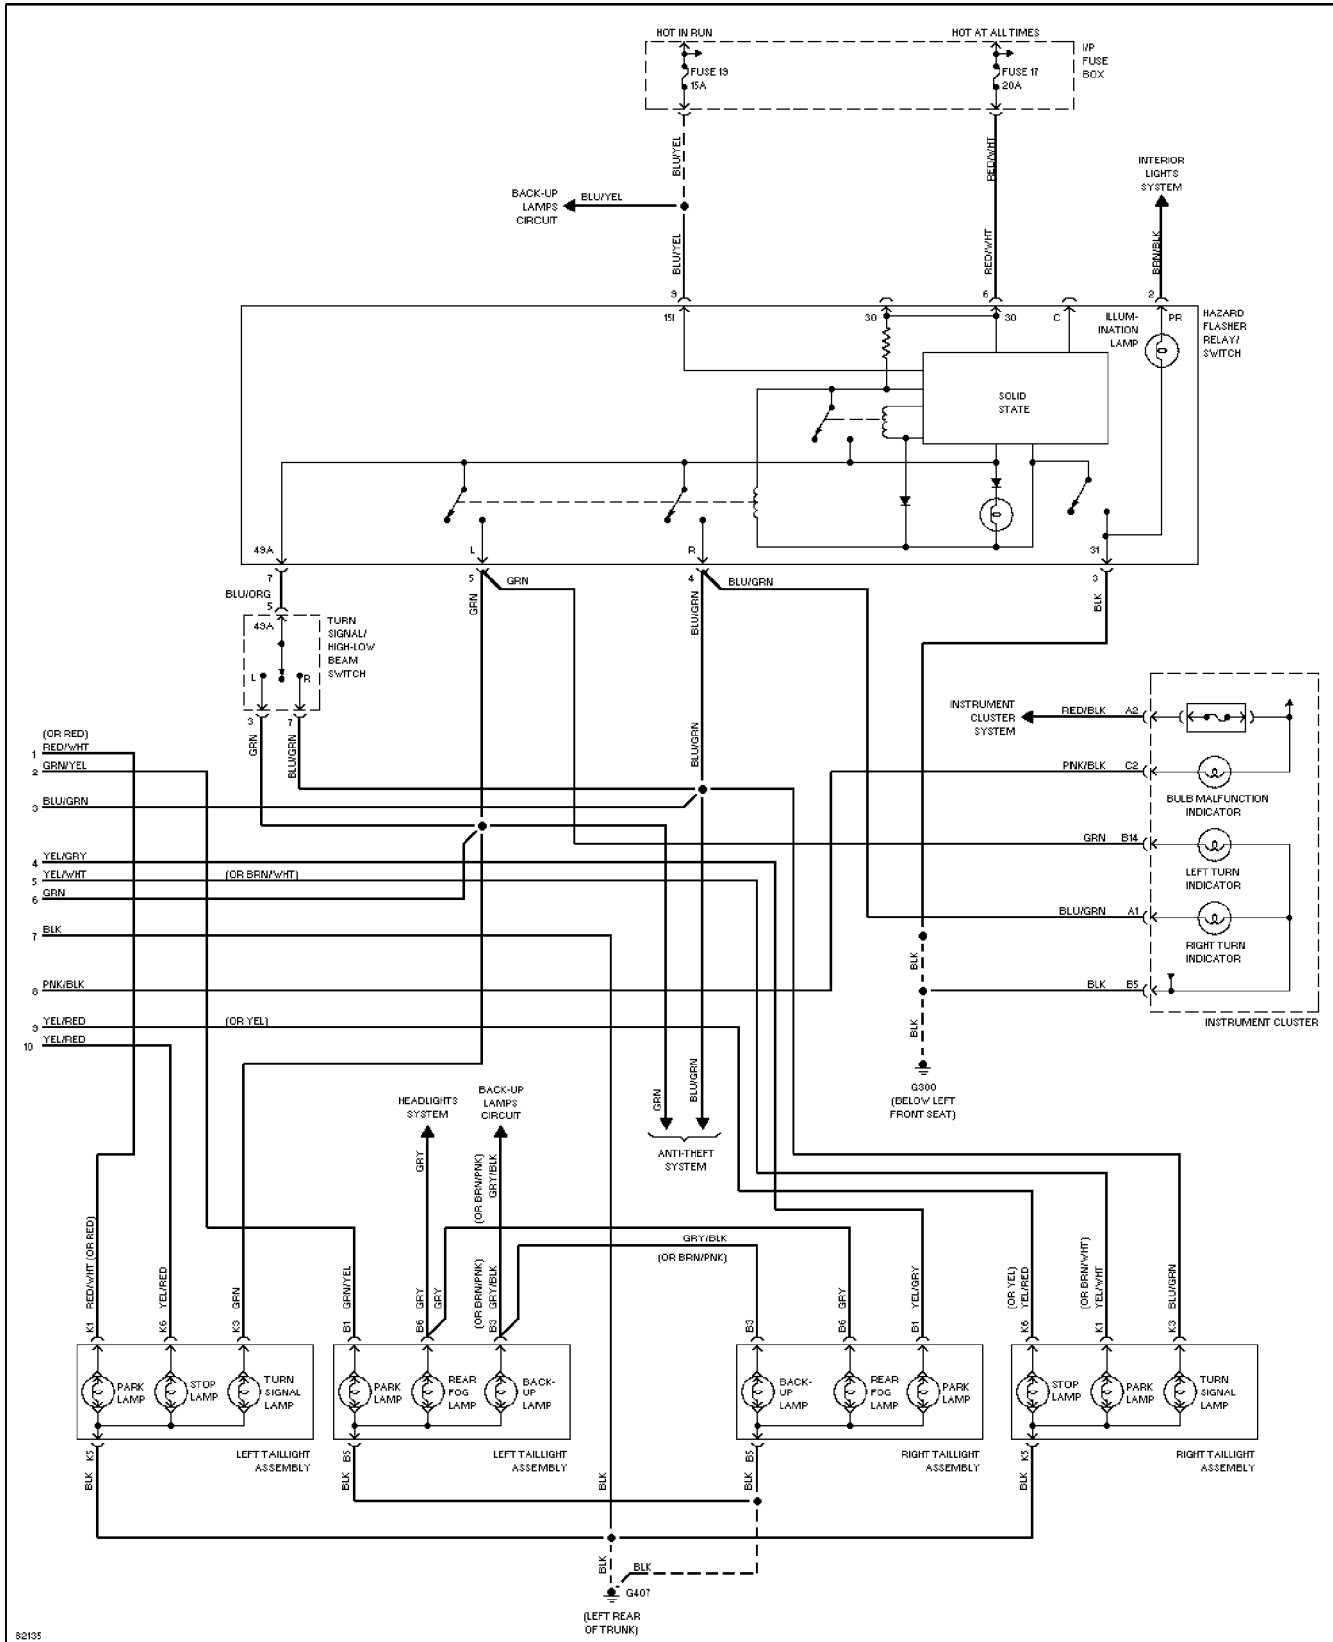

SYSTEM WIRING DIAGRAMS

Exterior Lamps Circuit, Sedan (2 of 2)

1997 Volvo 960

For DIAKOM-AUTO <http://www.diakom.ru> Taganrog support@diakom.ru (8634)315187

Copyright © 1998 Mitchell Repair Information Company, LLC

Thursday, December 14, 2000 11:53AM