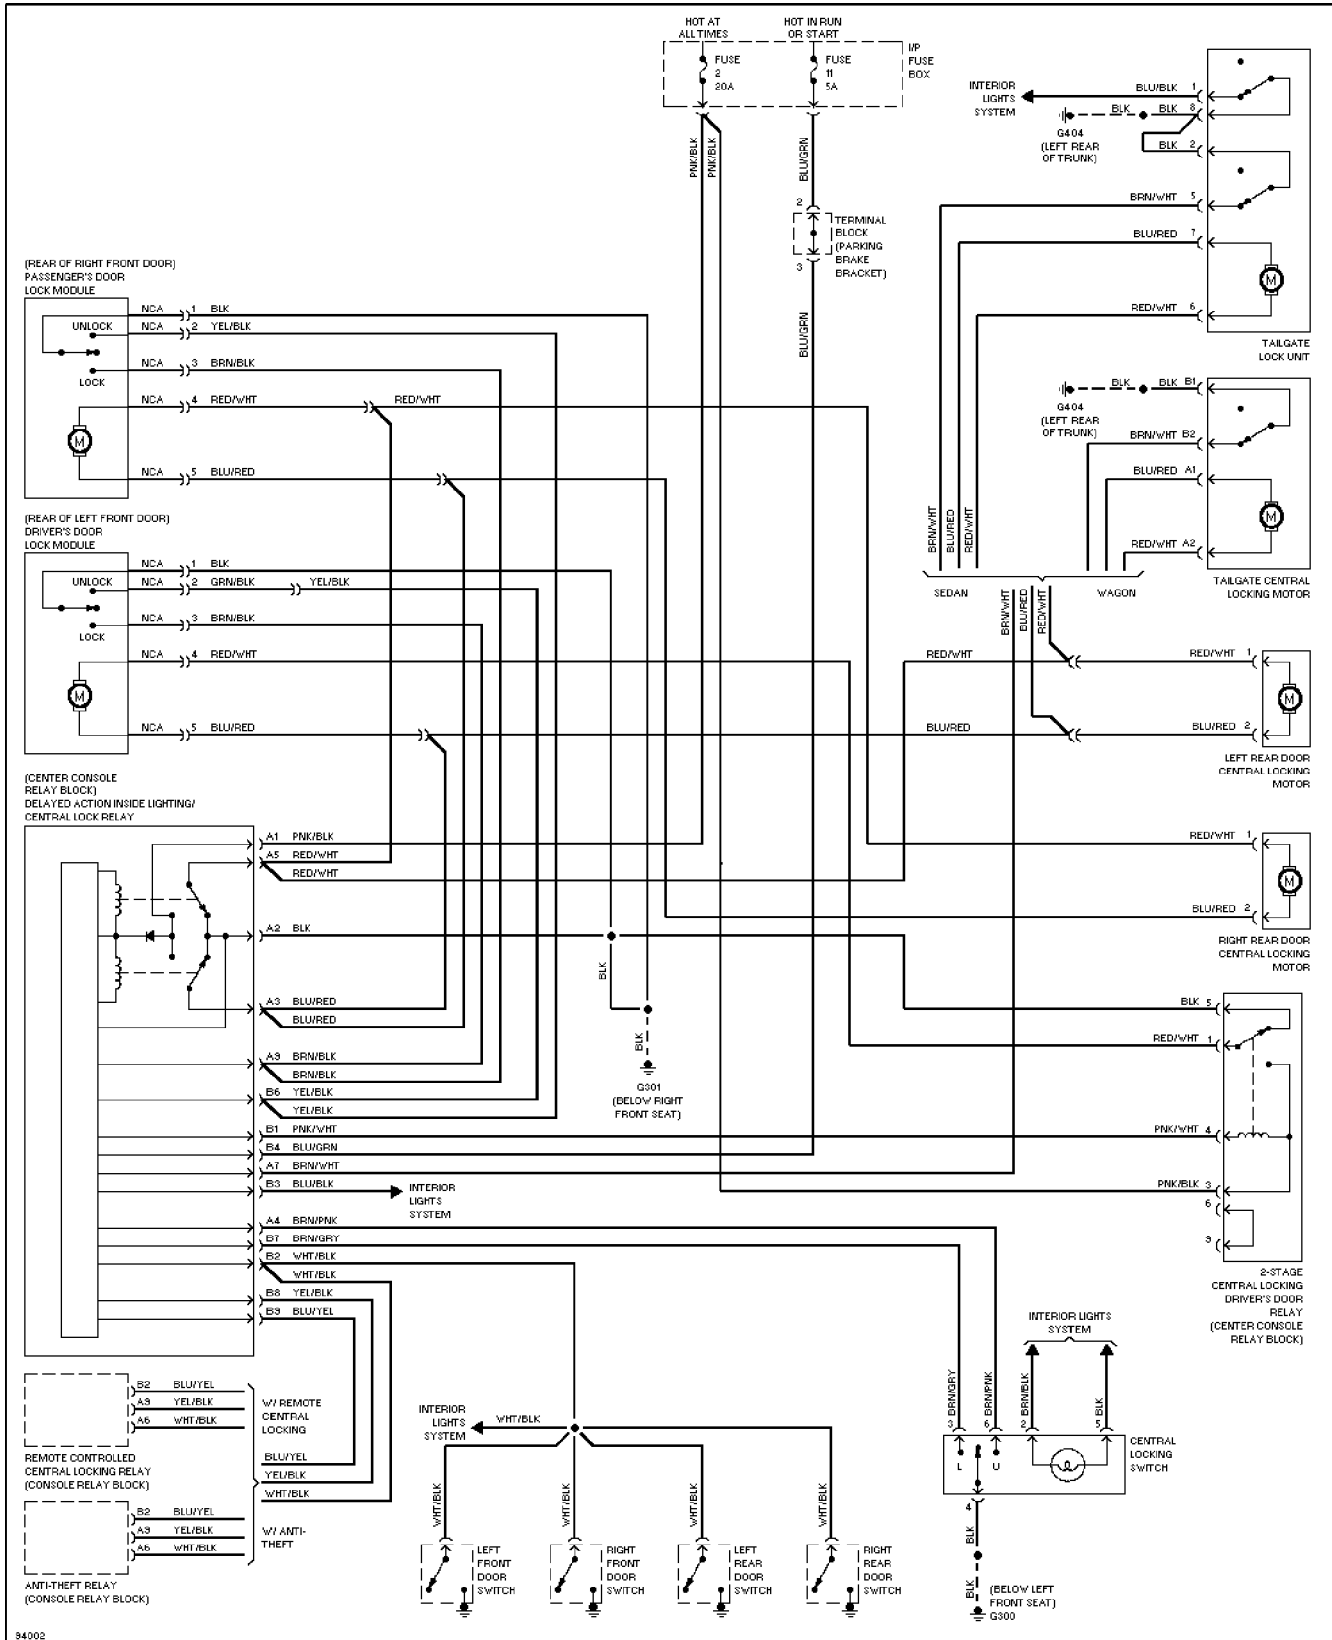

SYSTEM WIRING DIAGRAMS

Central Locking Circuit

1997 Volvo 960

For DIAKOM-AUTO <http://www.diakom.ru> Taganrog support@diakom.ru (8634)315187

Copyright © 1998 Mitchell Repair Information Company, LLC

Thursday, December 14, 2000 11:56AM