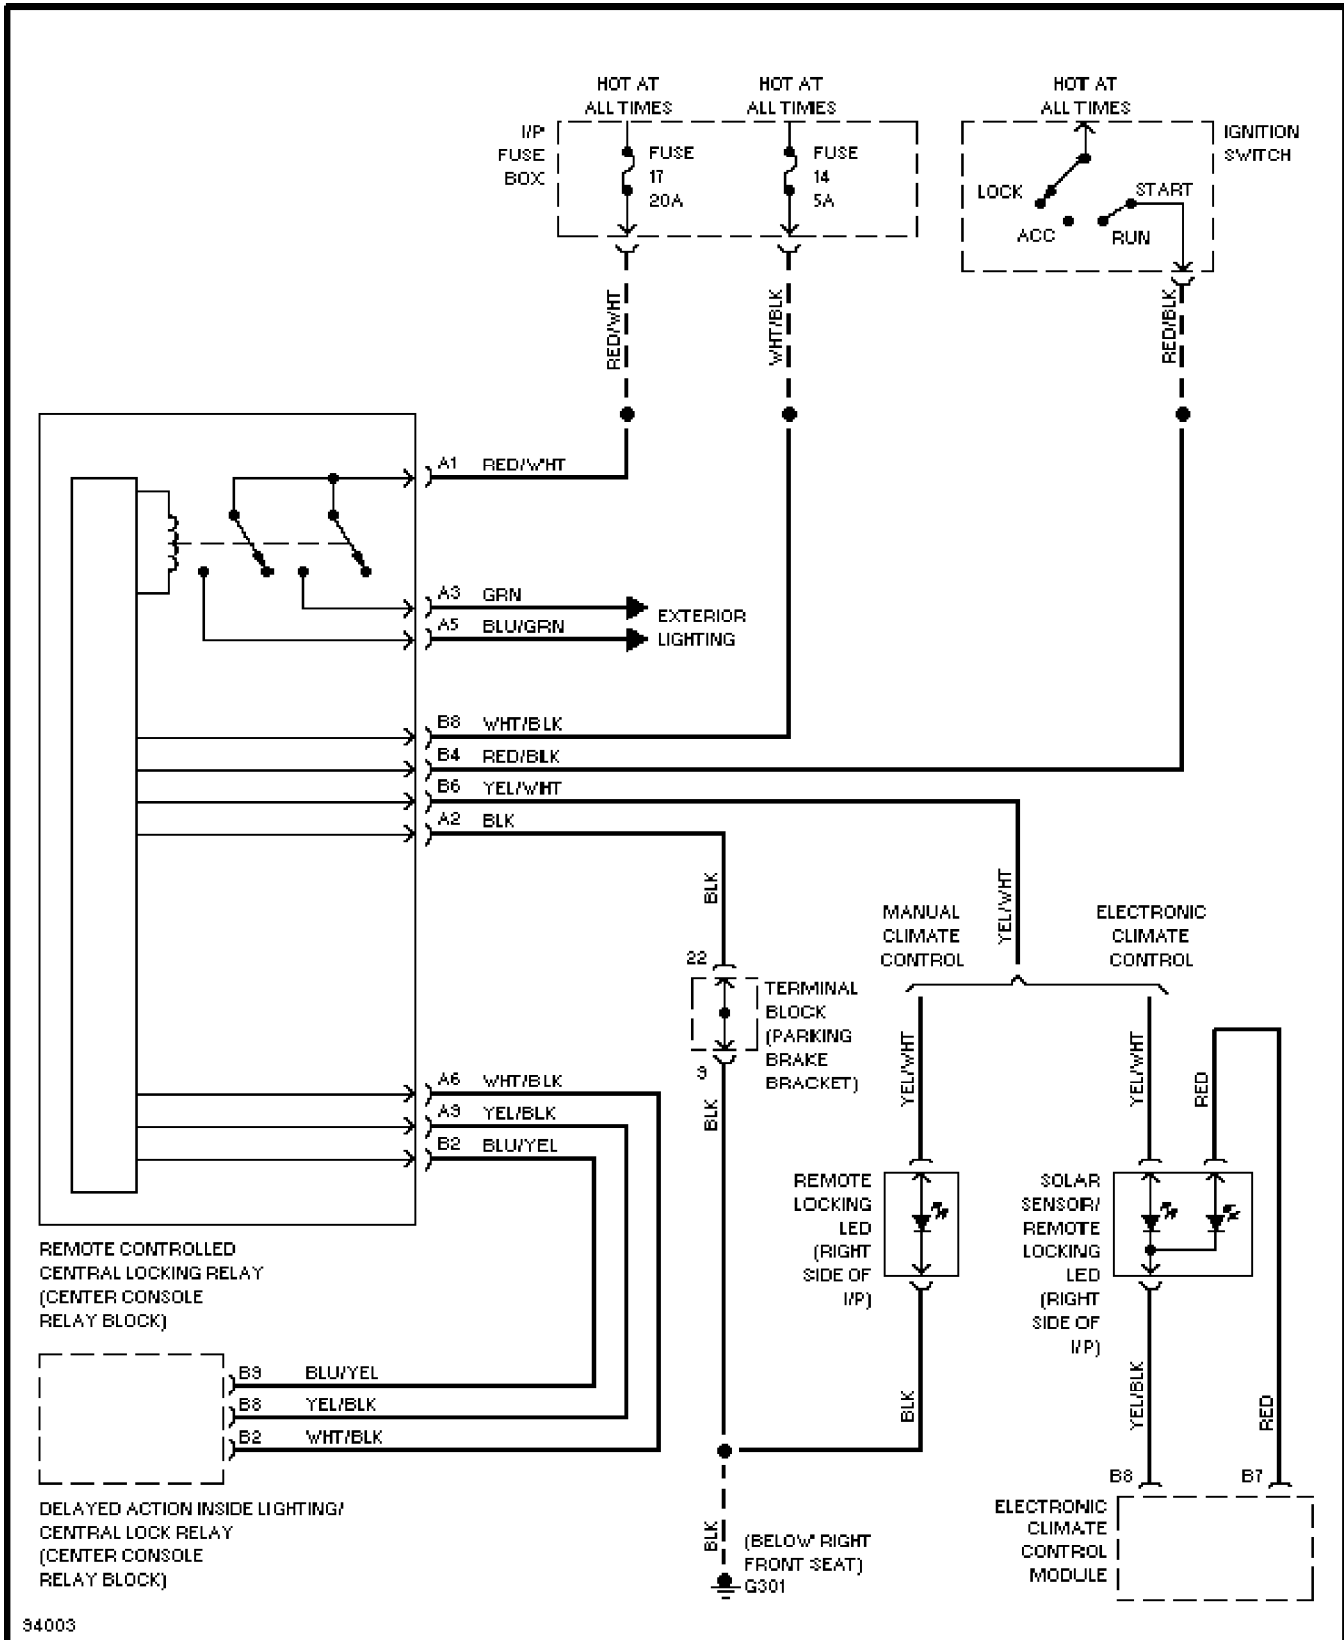

Thursday, December 14, 2000 11:58AM

SYSTEM WIRING DIAGRAMS

Remote/Central Locking Circuit

1997 Volvo 960

For DIAKOM-AUTO <http://www.diakom.ru> Taganrog support@diakom.ru (8634)315187

Copyright © 1998 Mitchell Repair Information Company, LLC

Thursday, December 14, 2000 11:56AM

SYSTEM WIRING DIAGRAMS

Shift Interlock Circuit

1997 Volvo 960

For DIAKOM-AUTO <http://www.diakom.ru> Taganrog support@diakom.ru (8634)315187

Copyright © 1998 Mitchell Repair Information Company, LLC