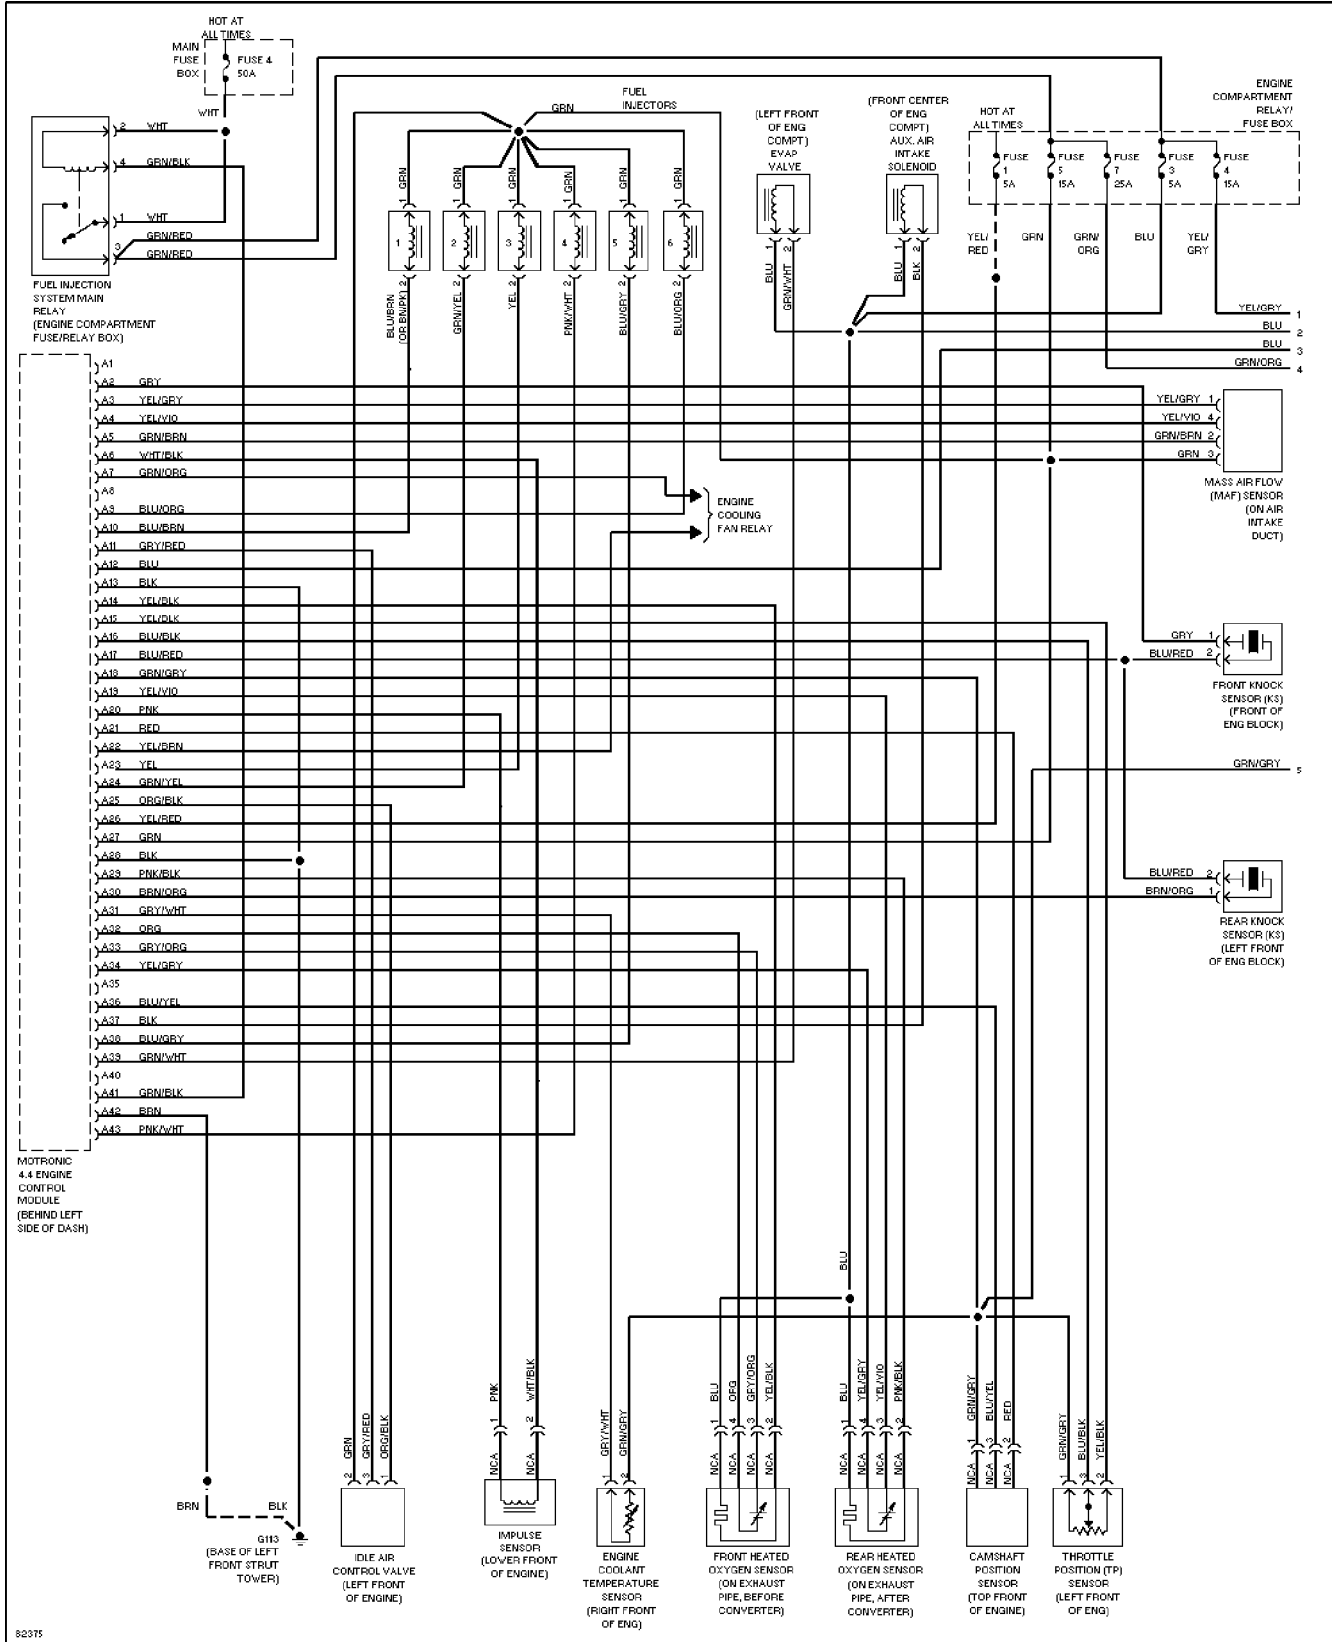

SYSTEM WIRING DIAGRAMS

2.9L, Engine Performance Circuits (1 of 2)

1997 Volvo 960

For DIAKOM-AUTO <http://www.diakom.ru> Taganrog support@diakom.ru (8634)315187

Copyright © 1998 Mitchell Repair Information Company, LLC

Thursday, December 14, 2000 11:53AM