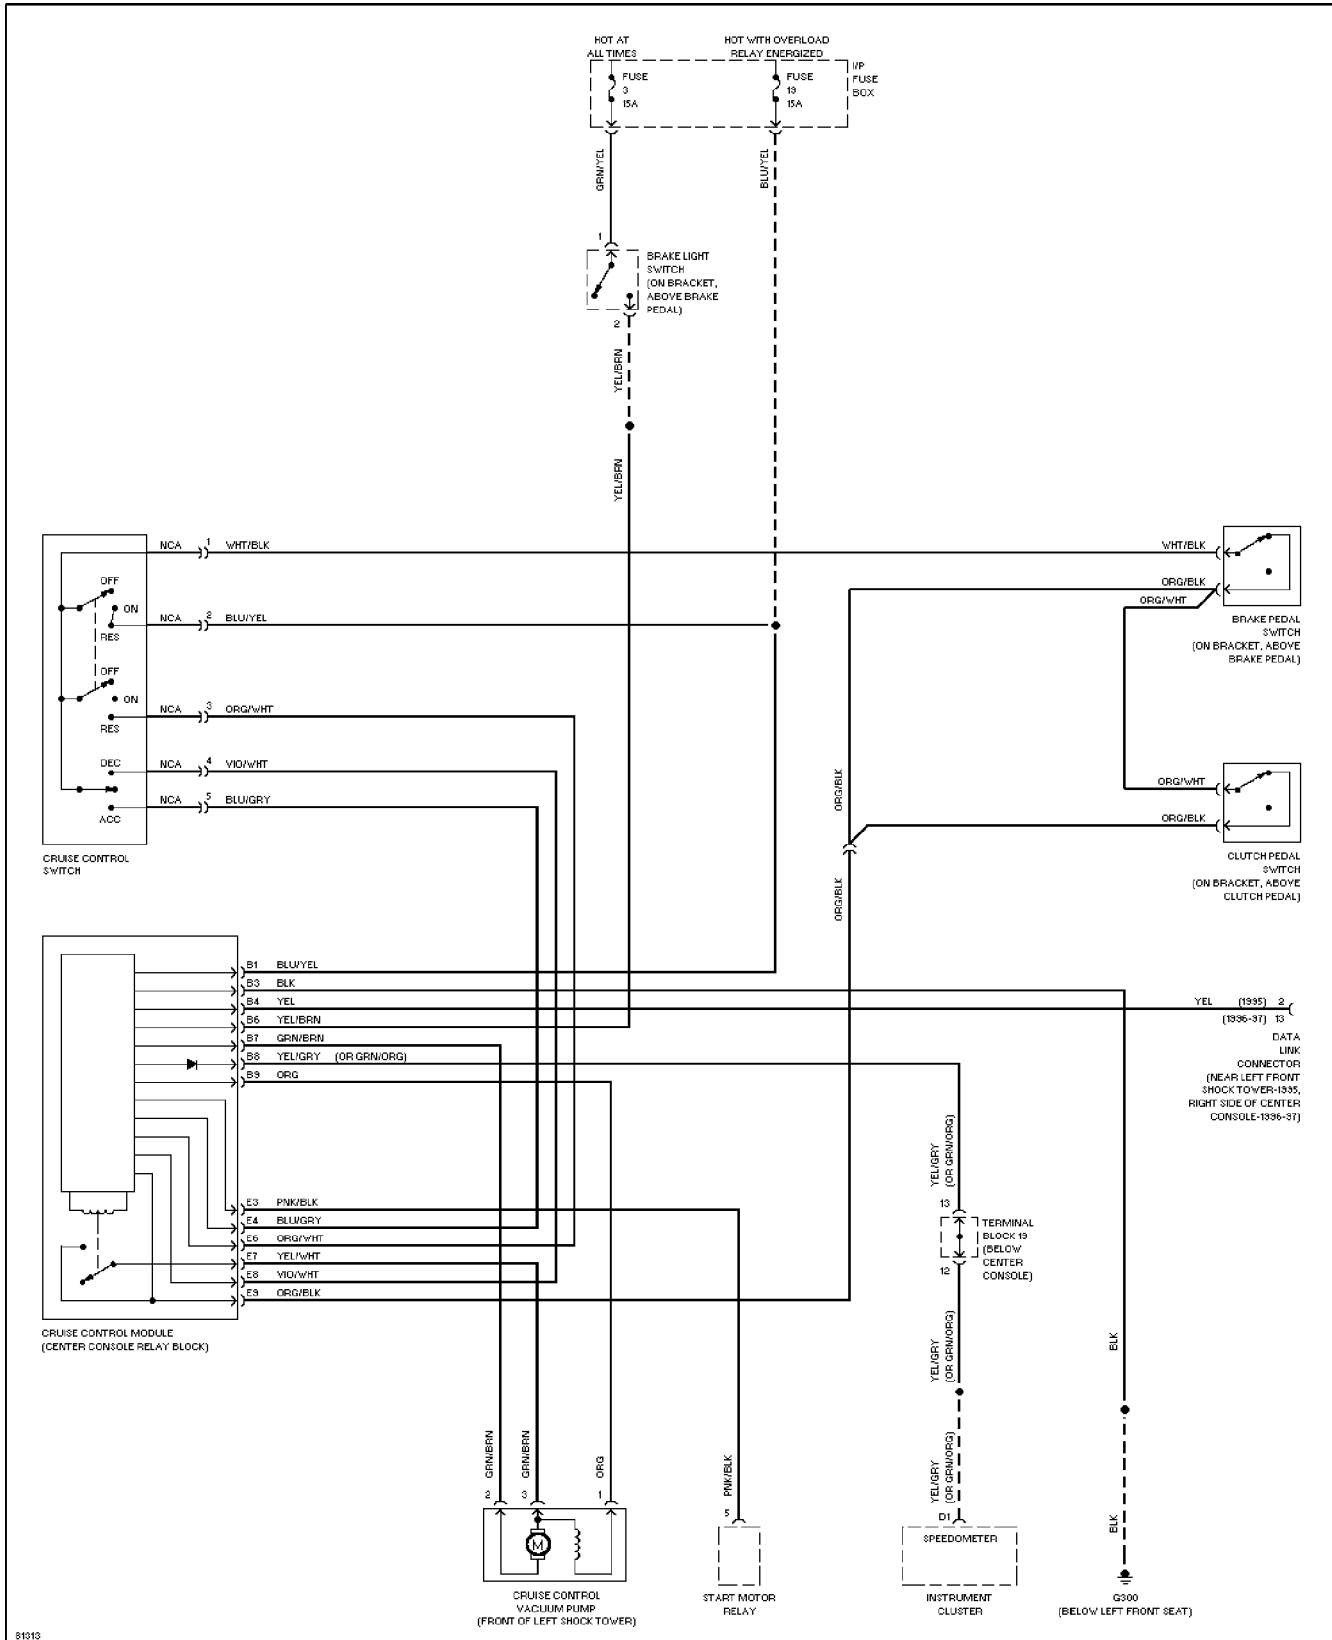

SYSTEM WIRING DIAGRAMS

Cruise Control Circuit

1997 Volvo 960

For DIAKOM-AUTO <http://www.diakom.ru> Taganrog support@diakom.ru (8634)315187

Copyright © 1998 Mitchell Repair Information Company, LLC

Thursday, December 14, 2000 11:53AM