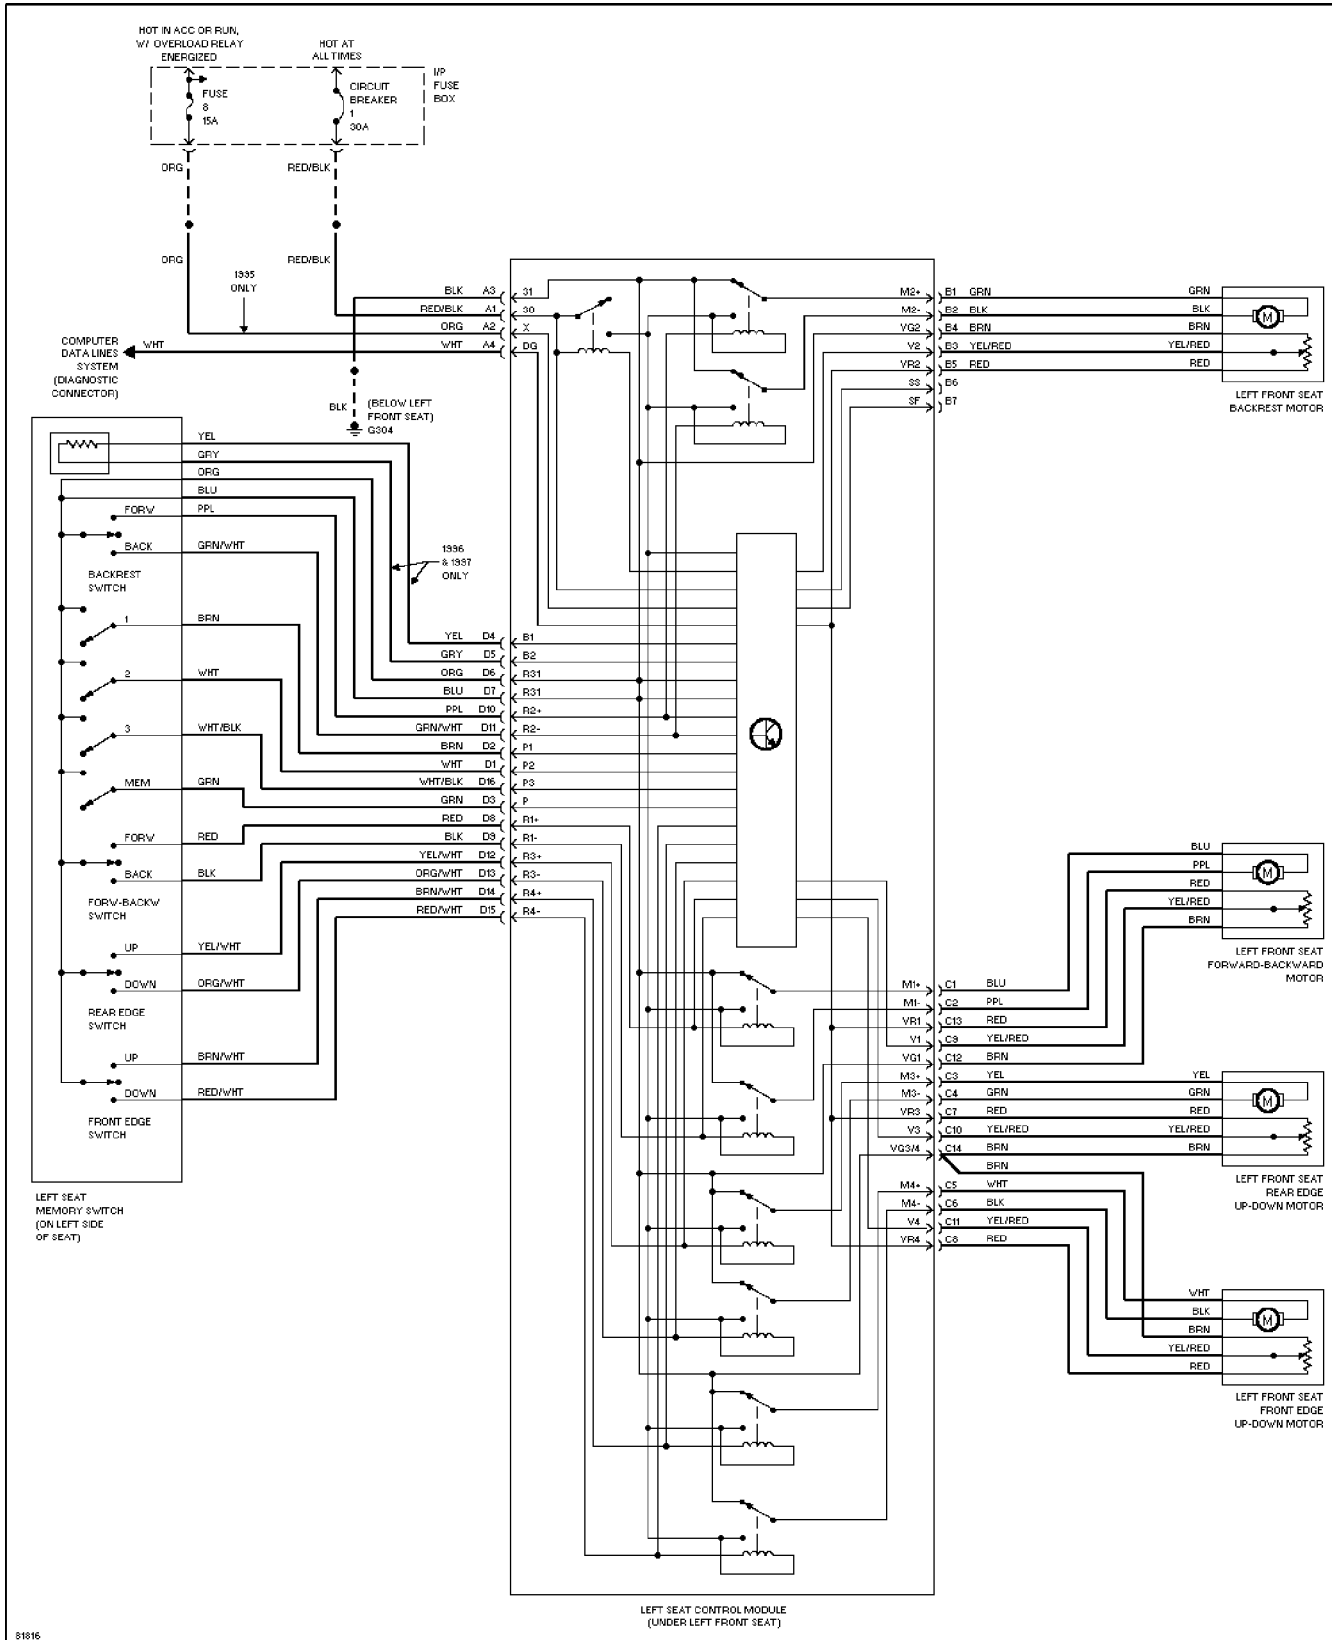

Thursday, December 14, 2000 11:55AM

SYSTEM WIRING DIAGRAMS

Memory Seat Circuit

1997 Volvo 960

For DIAKOM-AUTO <http://www.diakom.ru> Taganrog support@diakom.ru (8634)315187

Copyright © 1998 Mitchell Repair Information Company, LLC

Thursday, December 14, 2000 11:55AM

SYSTEM WIRING DIAGRAMS

Passenger's Power Seat Circuit

1997 Volvo 960

For DIAKOM-AUTO <http://www.diakom.ru> Taganrog support@diakom.ru (8634)315187

Copyright © 1998 Mitchell Repair Information Company, LLC