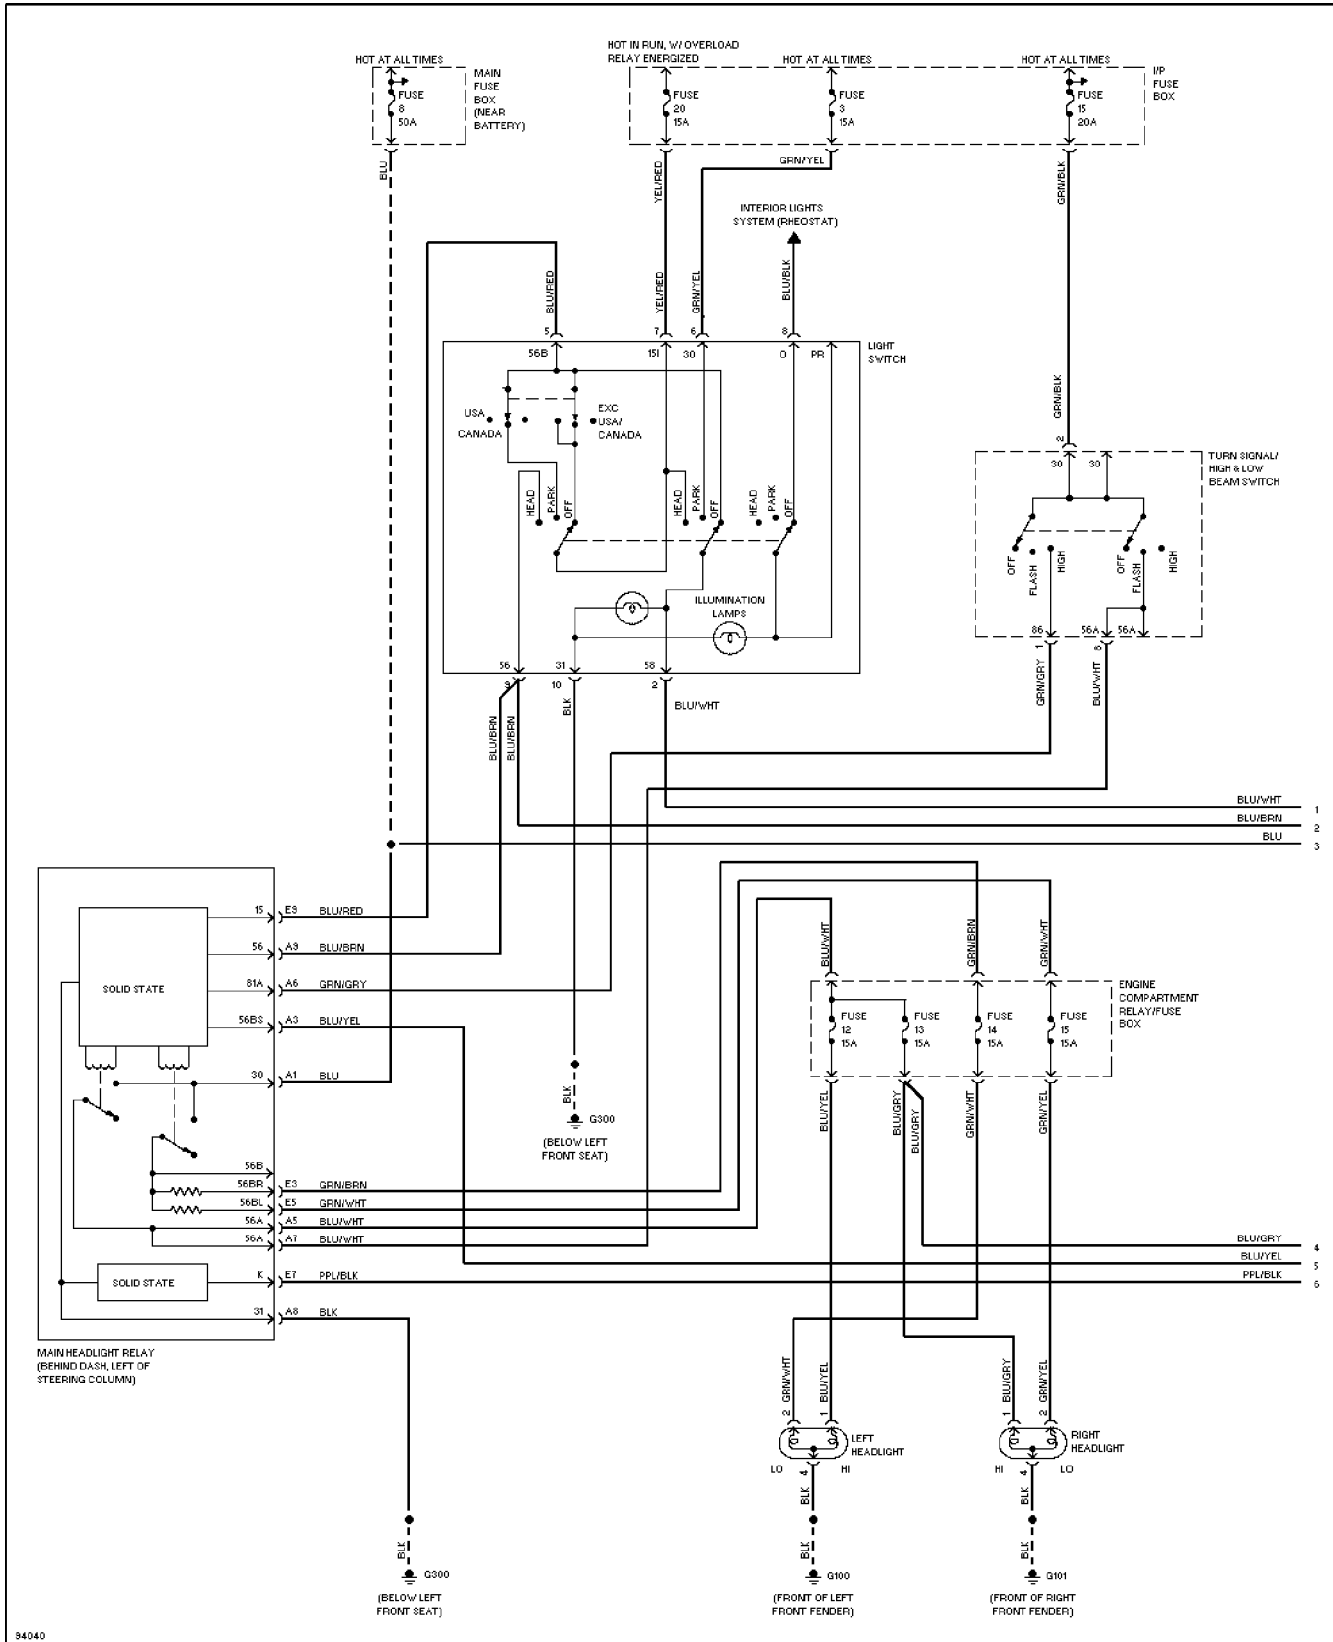

Thursday, December 14, 2000 11:58AM

SYSTEM WIRING DIAGRAMS

Headlight Circuit (1 of 2)

1997 Volvo 960

For DIAKOM-AUTO <http://www.diakom.ru> Taganrog support@diakom.ru (8634)315187

Copyright © 1998 Mitchell Repair Information Company, LLC

Thursday, December 14, 2000 11:54AM

SYSTEM WIRING DIAGRAMS

Headlight Circuit (2 of 2)

1997 Volvo 960

For DIAKOM-AUTO <http://www.diakom.ru> Taganrog support@diakom.ru (8634)315187

Copyright © 1998 Mitchell Repair Information Company, LLC