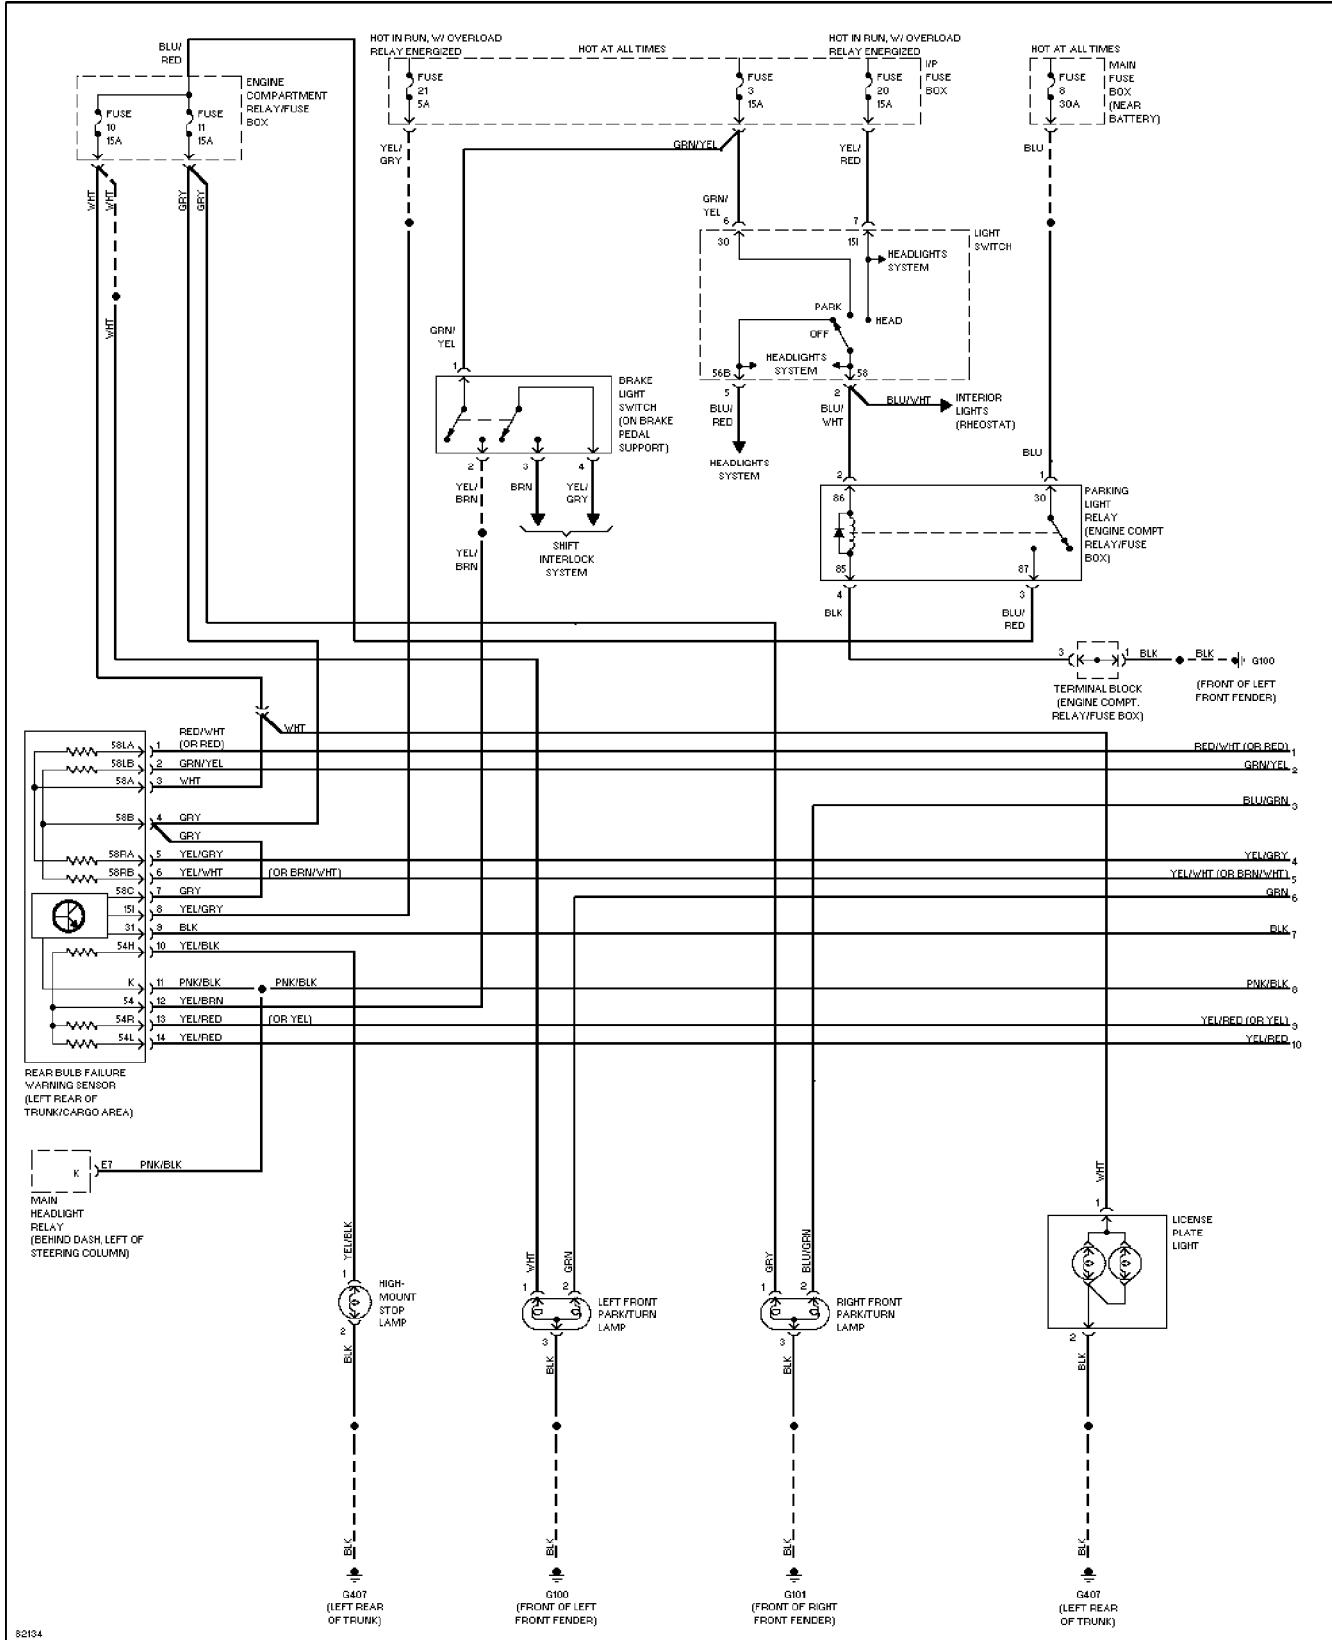

SYSTEM WIRING DIAGRAMS

Exterior Lamps Circuit, Sedan (1 of 2)

1997 Volvo 960

For DIAKOM-AUTO <http://www.diakom.ru> Taganrog support@diakom.ru (8634)315187

Copyright © 1998 Mitchell Repair Information Company, LLC

Thursday, December 14, 2000 11:53AM