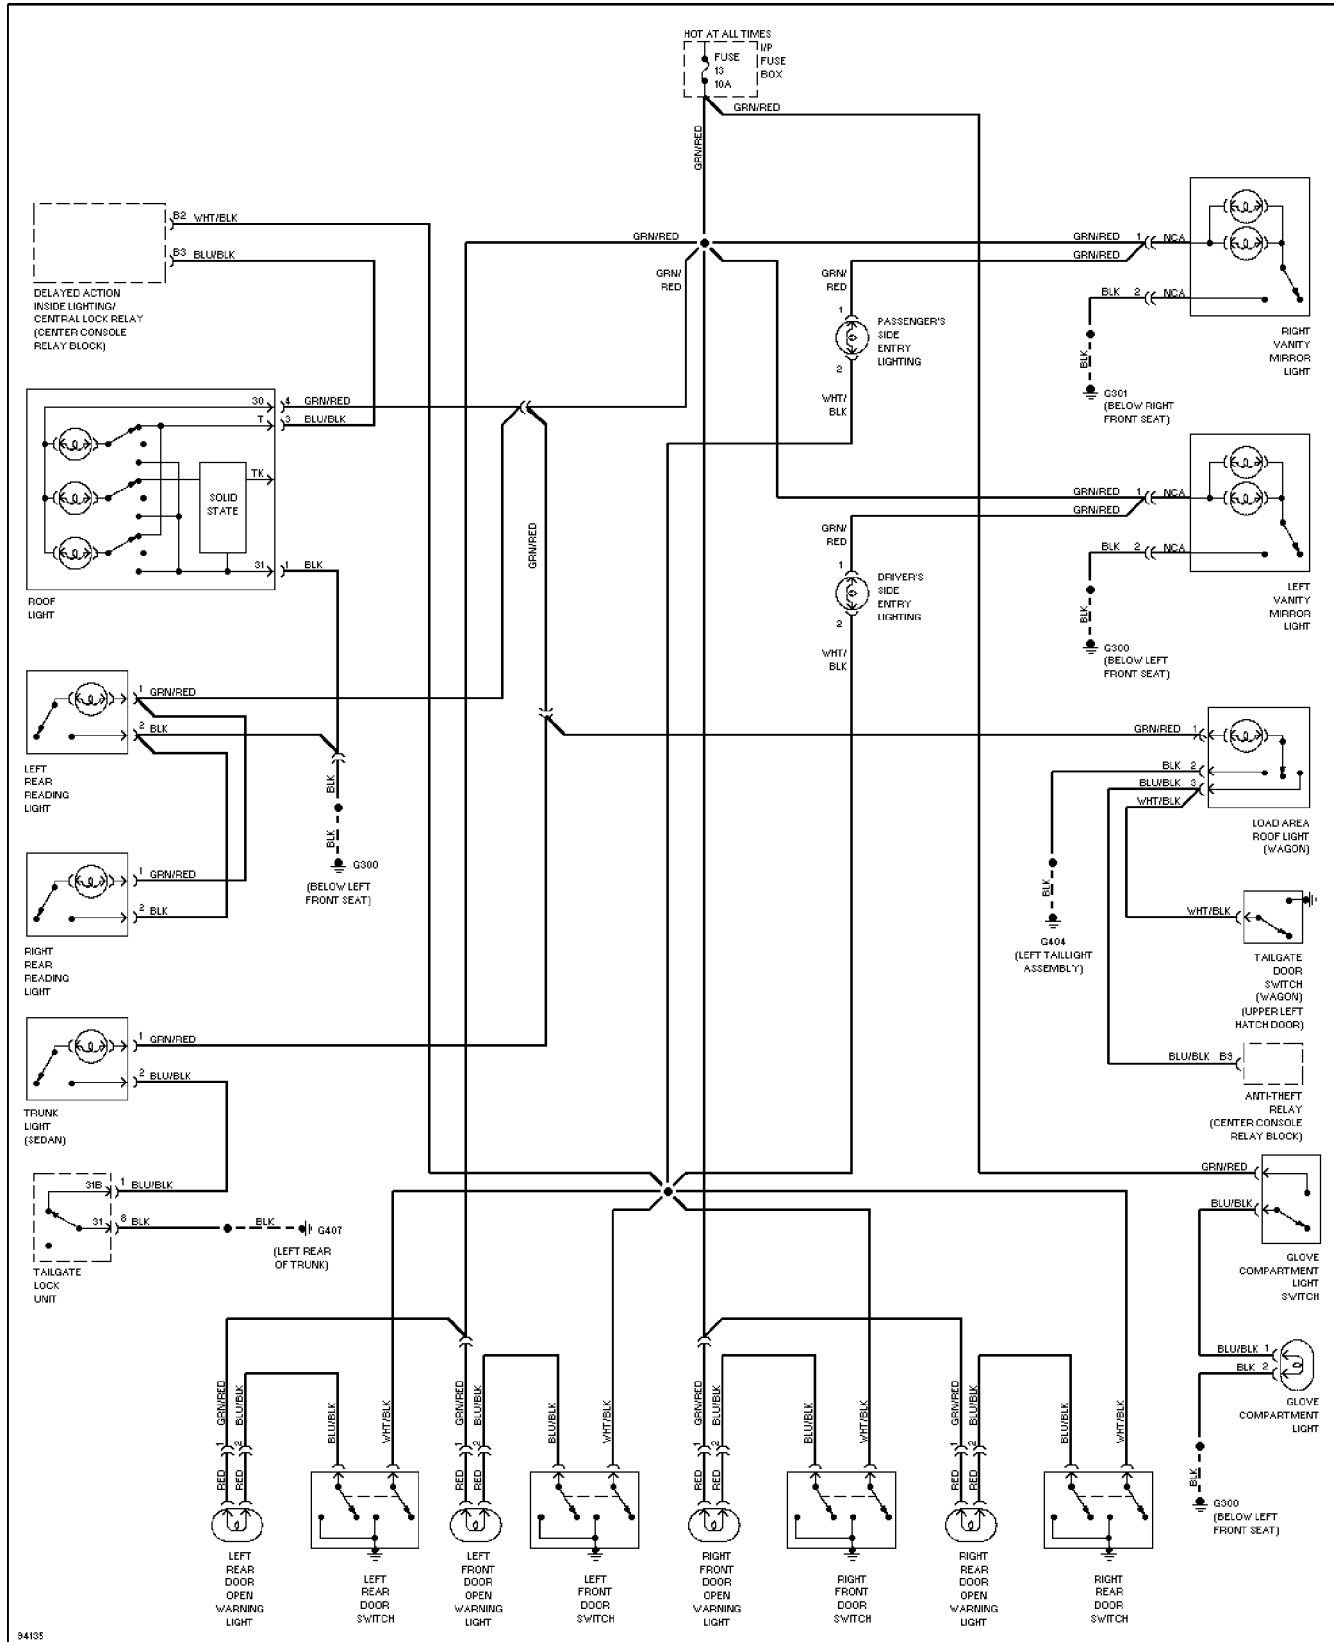

Thursday, December 14, 2000 11:52AM

SYSTEM WIRING DIAGRAMS

Courtesy Lamps Circuit

1997 Volvo 960

For DIAKOM-AUTO <http://www.diakom.ru> Taganrog support@diakom.ru (8634)315187

Copyright © 1998 Mitchell Repair Information Company, LLC

Thursday, December 14, 2000 11:55AM

SYSTEM WIRING DIAGRAMS

Cruise Control Circuit

1997 Volvo 960

For DIAKOM-AUTO <http://www.diakom.ru> Taganrog support@diakom.ru (8634)315187

Copyright © 1998 Mitchell Repair Information Company, LLC