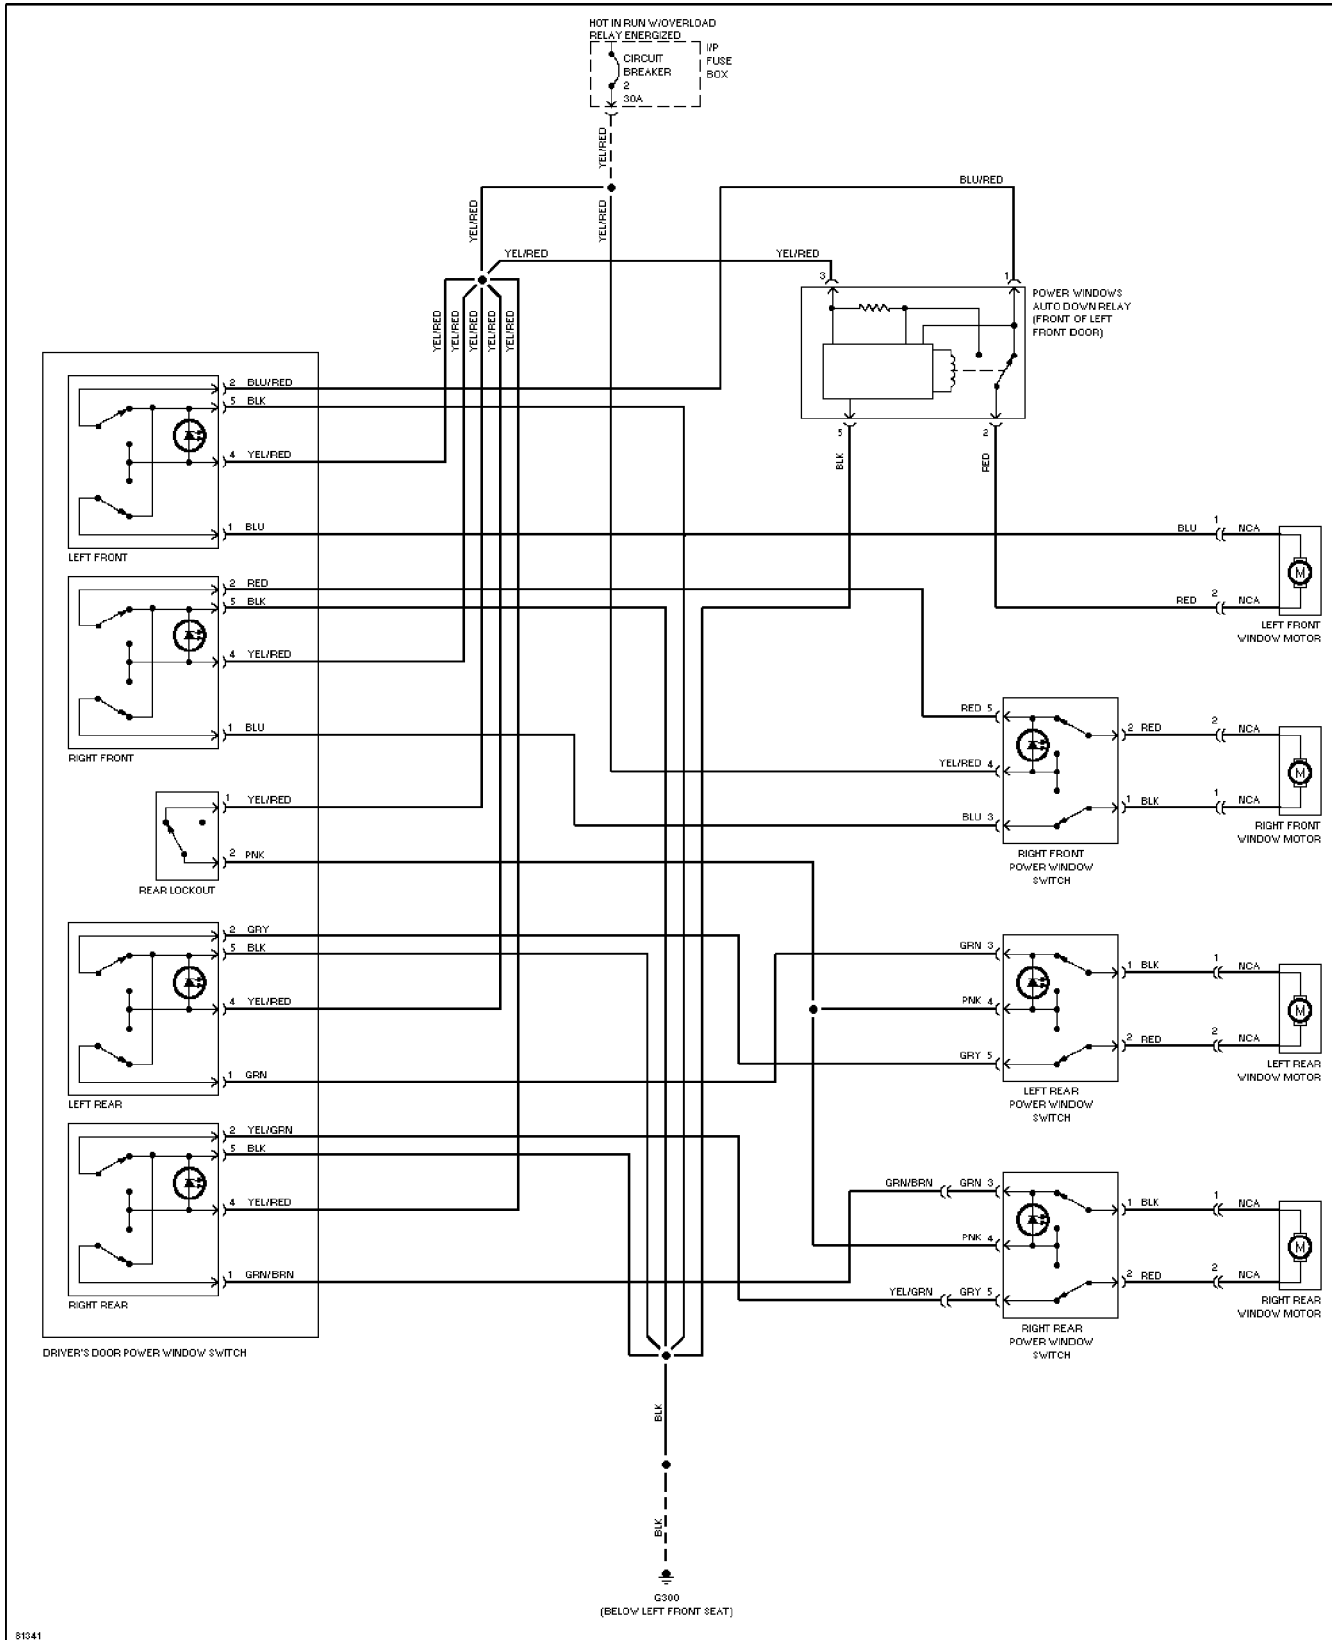

SYSTEM WIRING DIAGRAMS

Power Window Circuit

1997 Volvo 960

For DIAKOM-AUTO <http://www.diakom.ru> Taganrog support@diakom.ru (8634)315187

Copyright © 1998 Mitchell Repair Information Company, LLC

Thursday, December 14, 2000 11:57AM