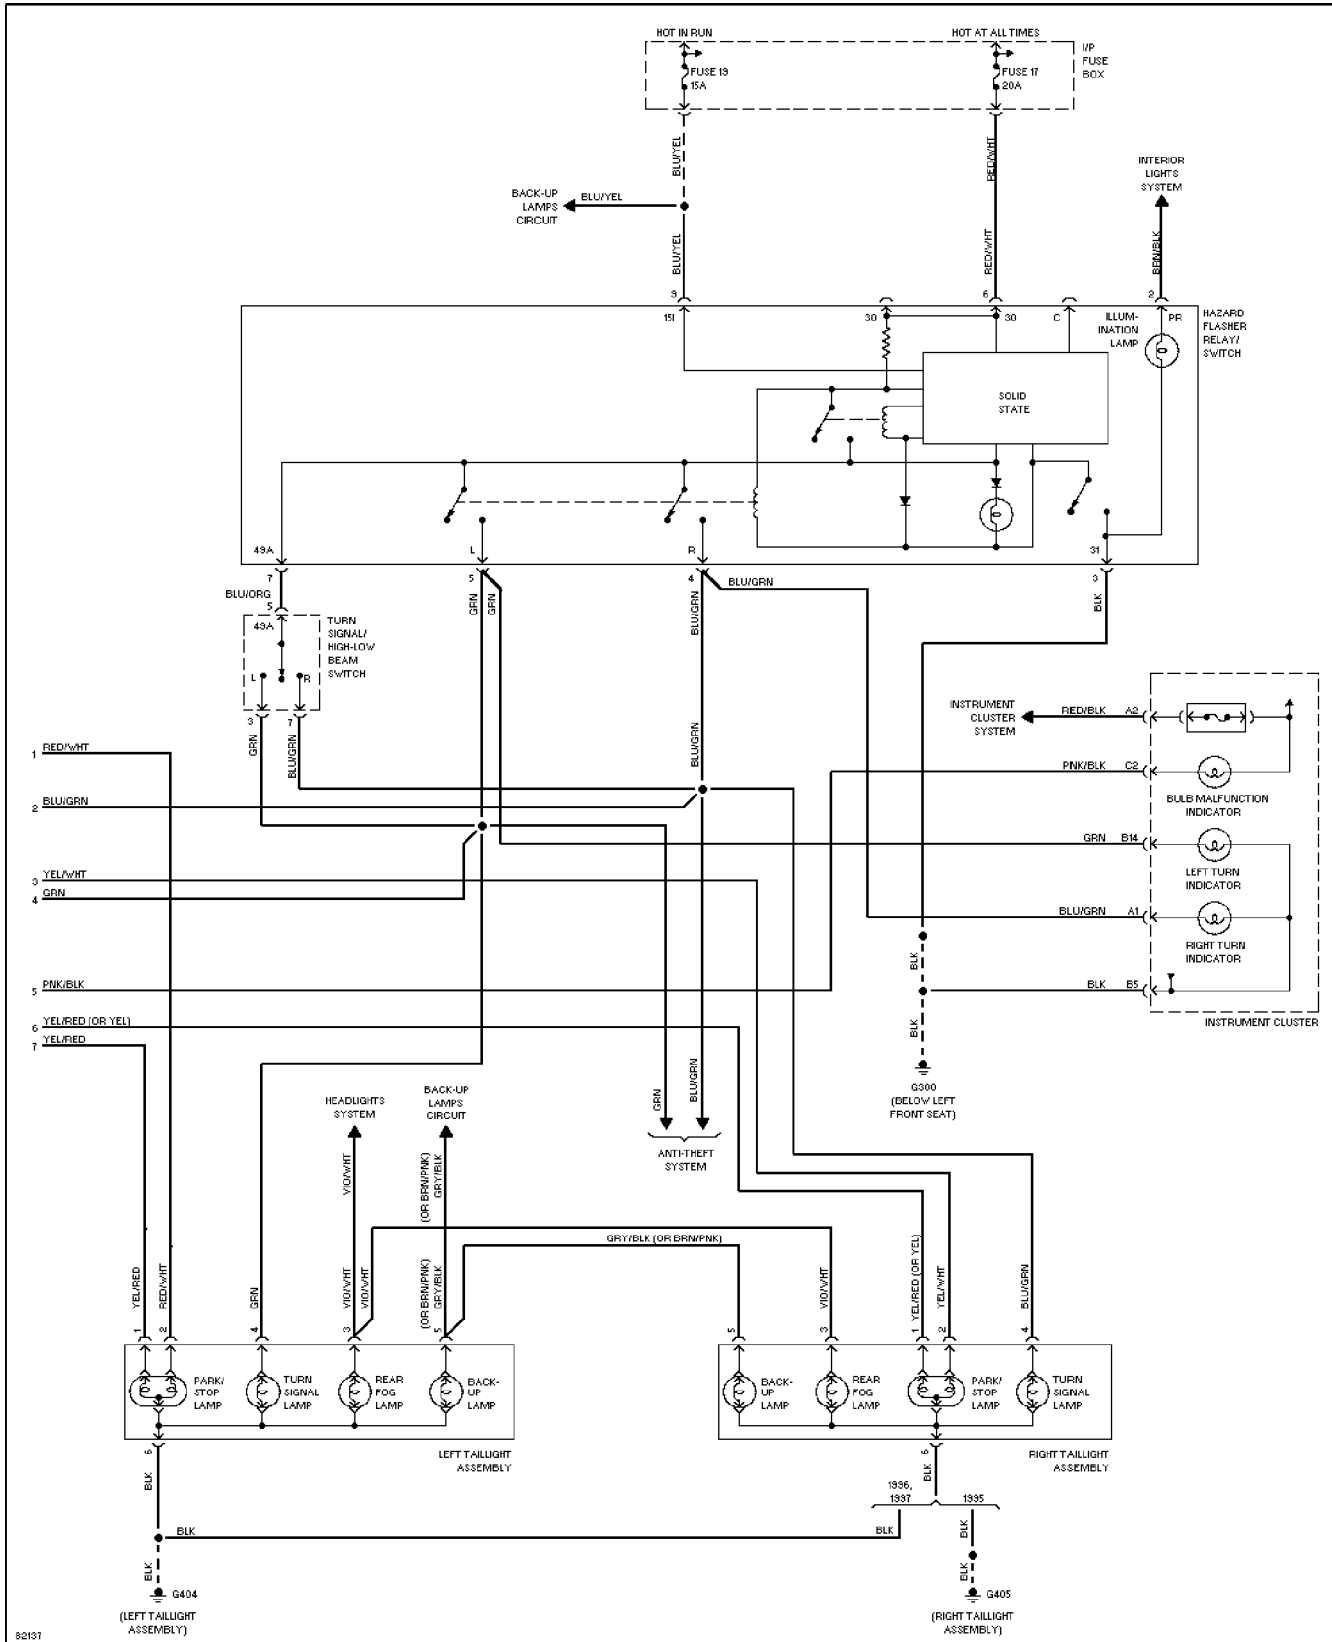

SYSTEM WIRING DIAGRAMS

Exterior Lamps Circuit, Wagon (2 of 2)

1997 Volvo 960

For DIAKOM-AUTO <http://www.diakom.ru> Taganrog support@diakom.ru (8634)315187

Copyright © 1998 Mitchell Repair Information Company, LLC

Thursday, December 14, 2000 11:54AM