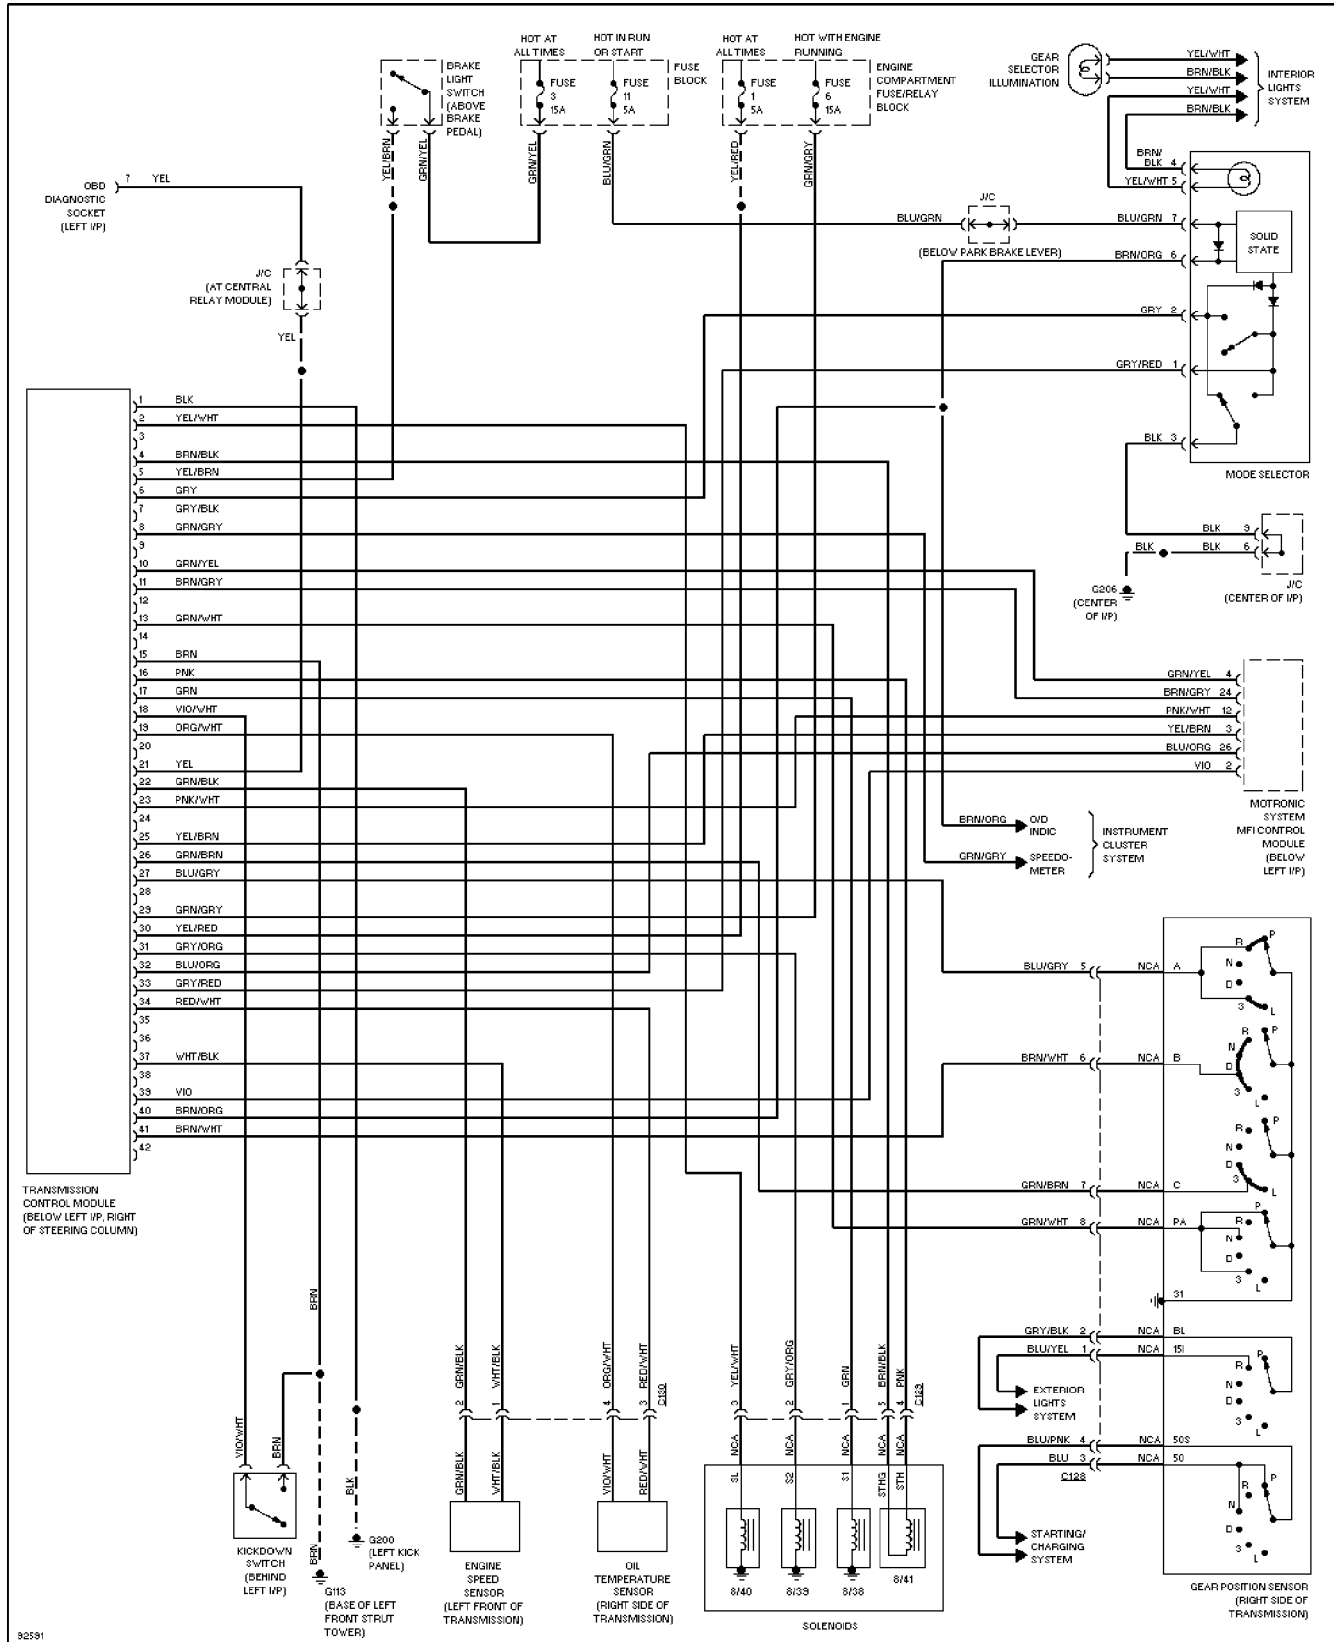

SYSTEM WIRING DIAGRAMS

A/T Circuit

1997 Volvo 960

For DIAKOM-AUTO <http://www.diakom.ru> Taganrog support@diakom.ru (8634)315187

Copyright © 1998 Mitchell Repair Information Company, LLC

Thursday, December 14, 2000 11:58AM