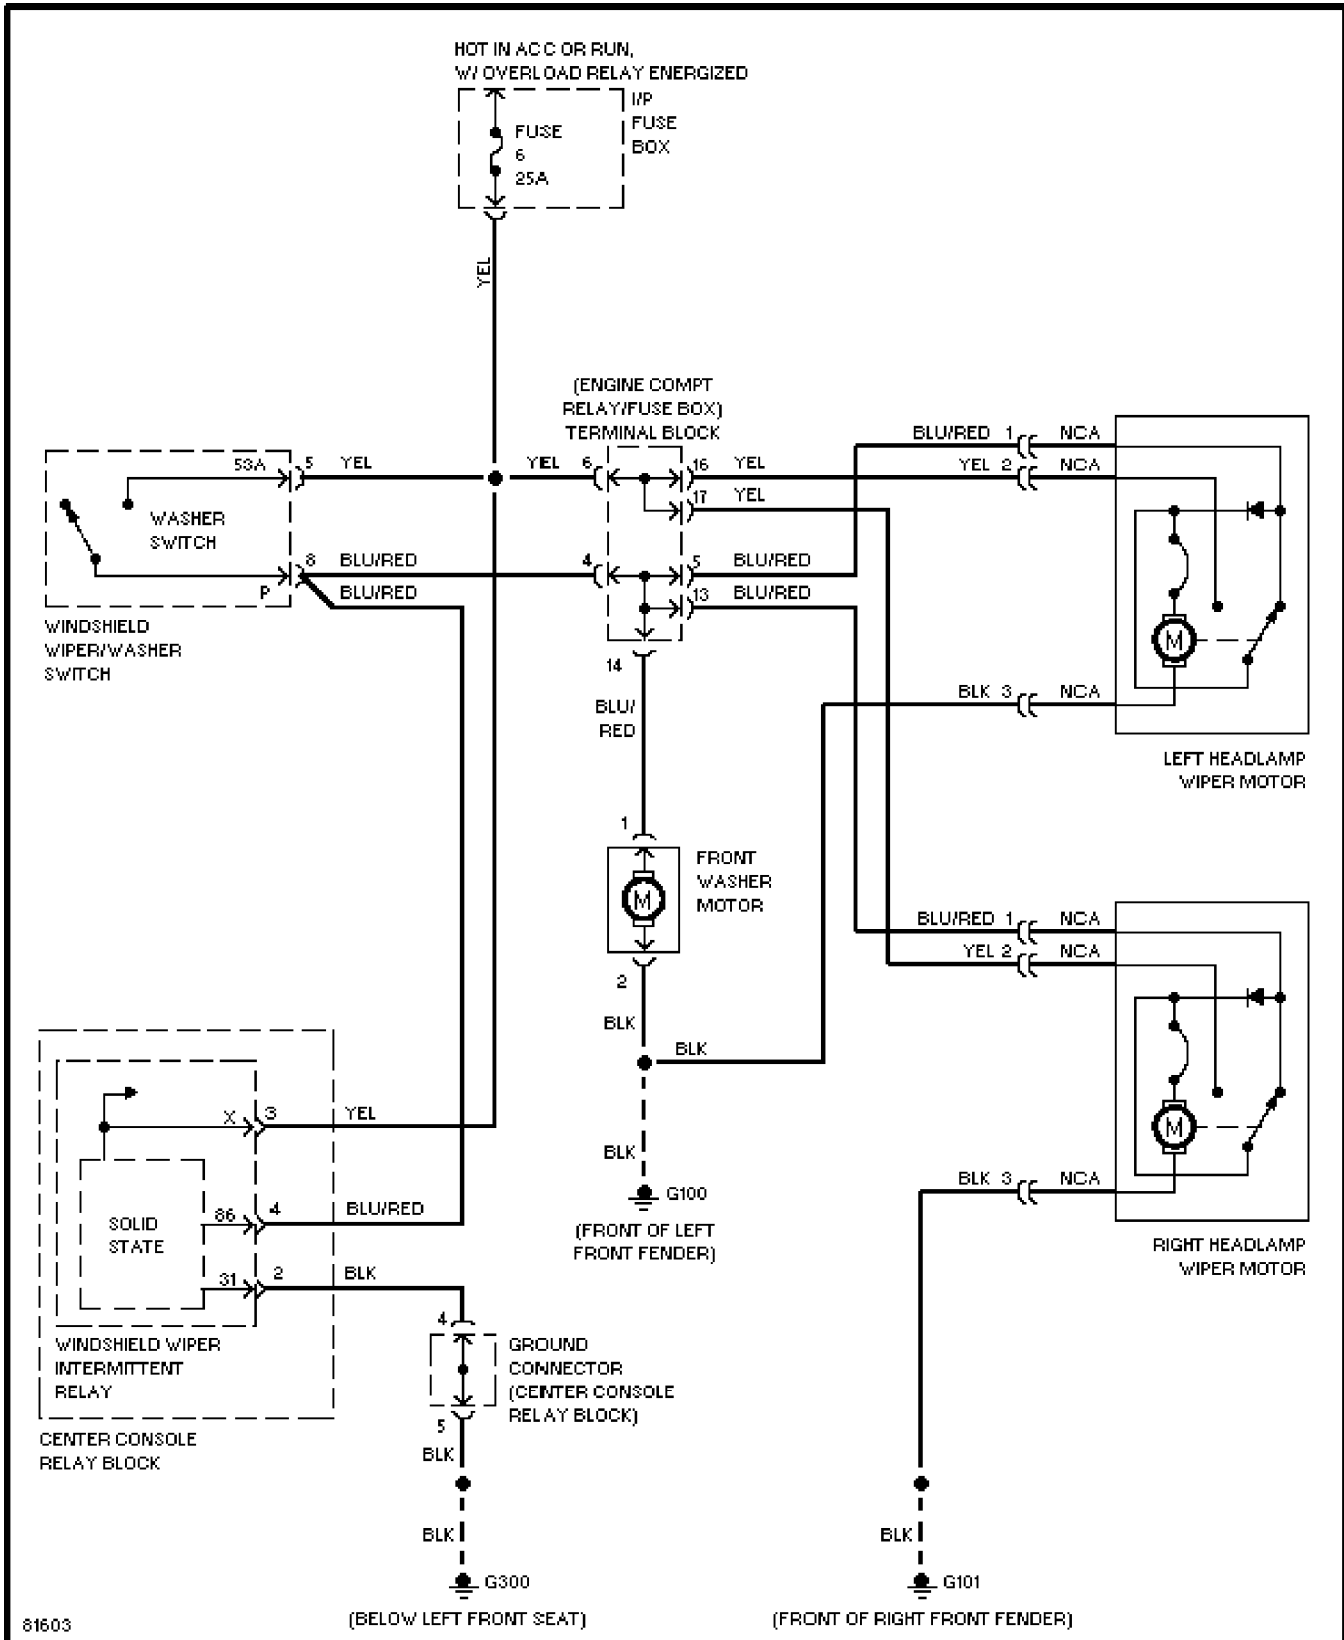

SYSTEM WIRING DIAGRAMS

Headlamp Wiper/Washer Circuit

1997 Volvo 960

For DIAKOM-AUTO <http://www.diakom.ru> Taganrog support@diakom.ru (8634)315187

Copyright © 1998 Mitchell Repair Information Company, LLC

Thursday, December 14, 2000 11:58AM