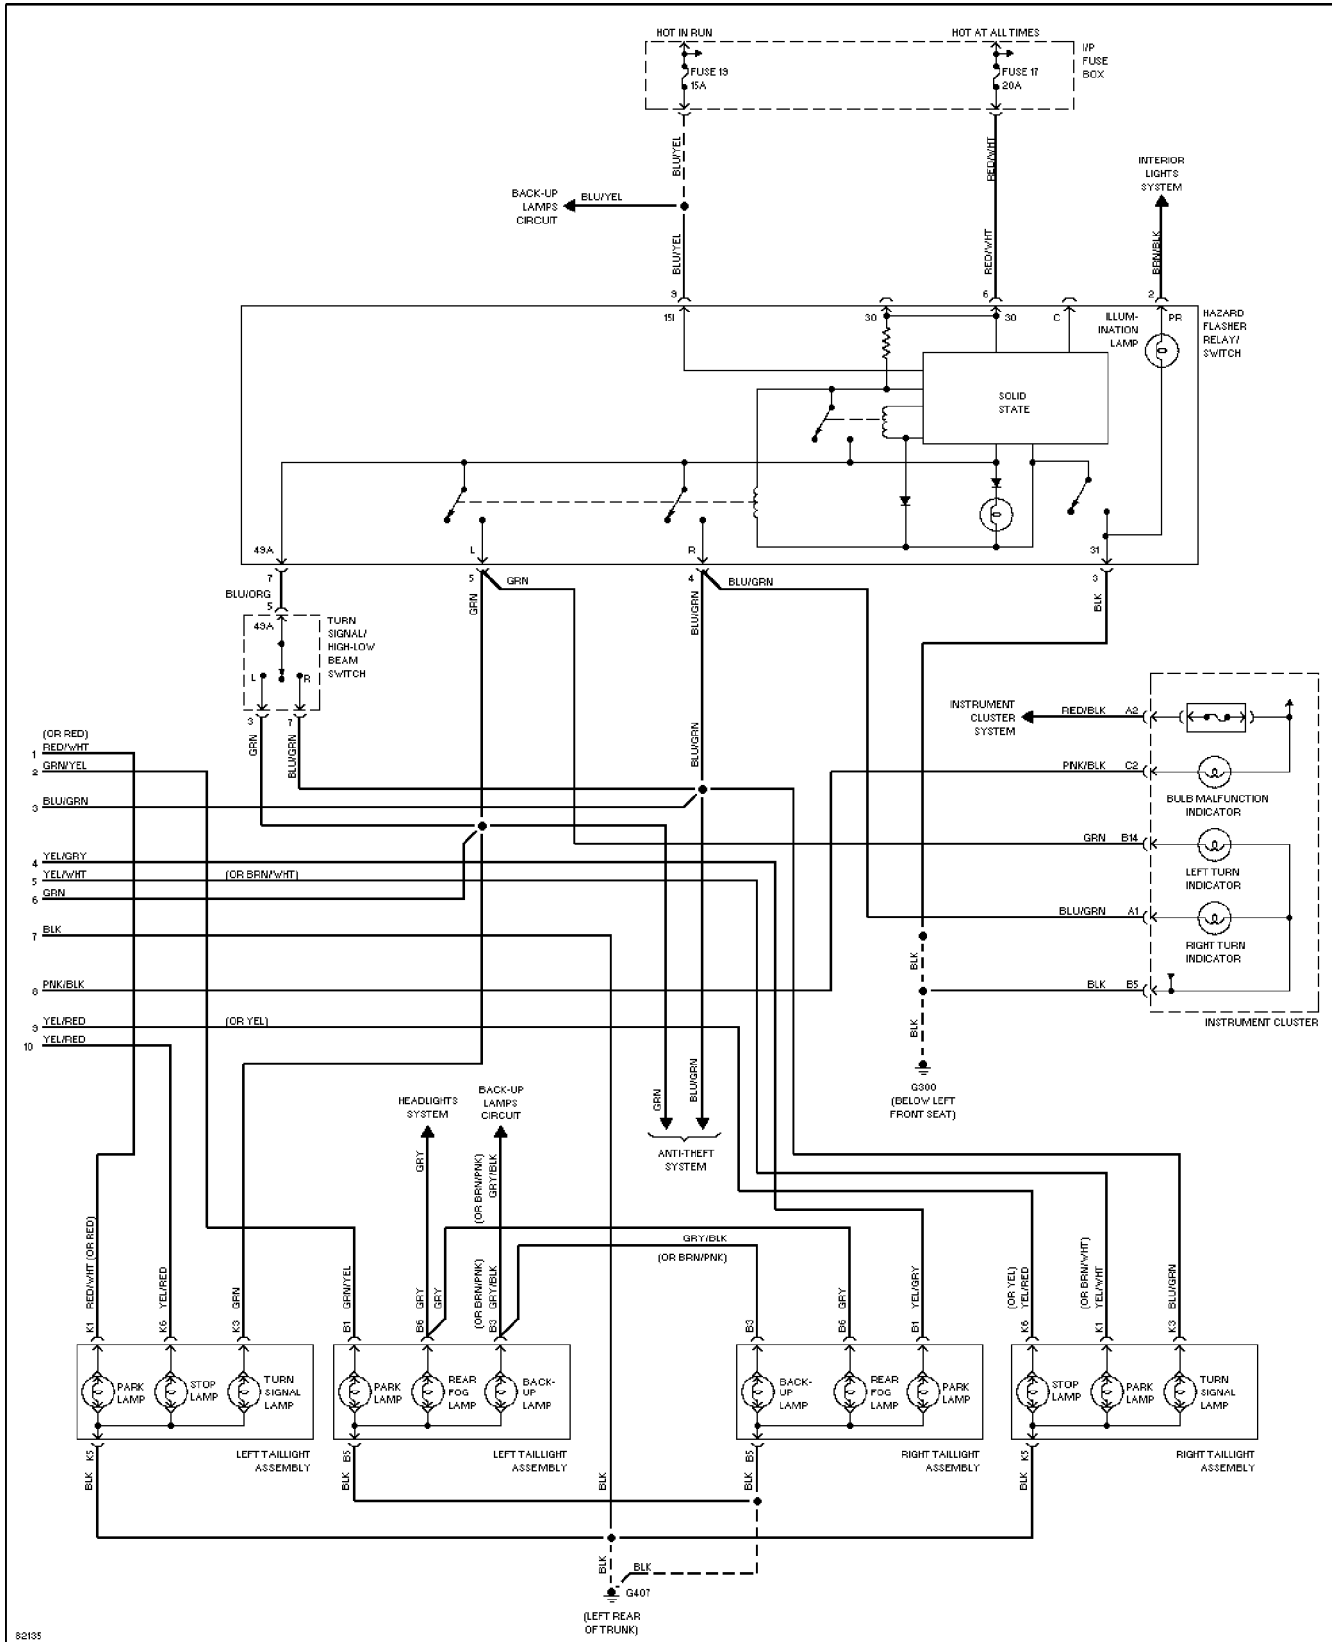

SYSTEM WIRING DIAGRAMS

Exterior Lamps Circuit, Sedan (2 of 2)

1997 Volvo 960

For DIAKOM-AUTO <http://www.diakom.ru> Taganrog support@diakom.ru (8634)315187

Copyright © 1998 Mitchell Repair Information Company, LLC

Thursday, December 14, 2000 11:53AM