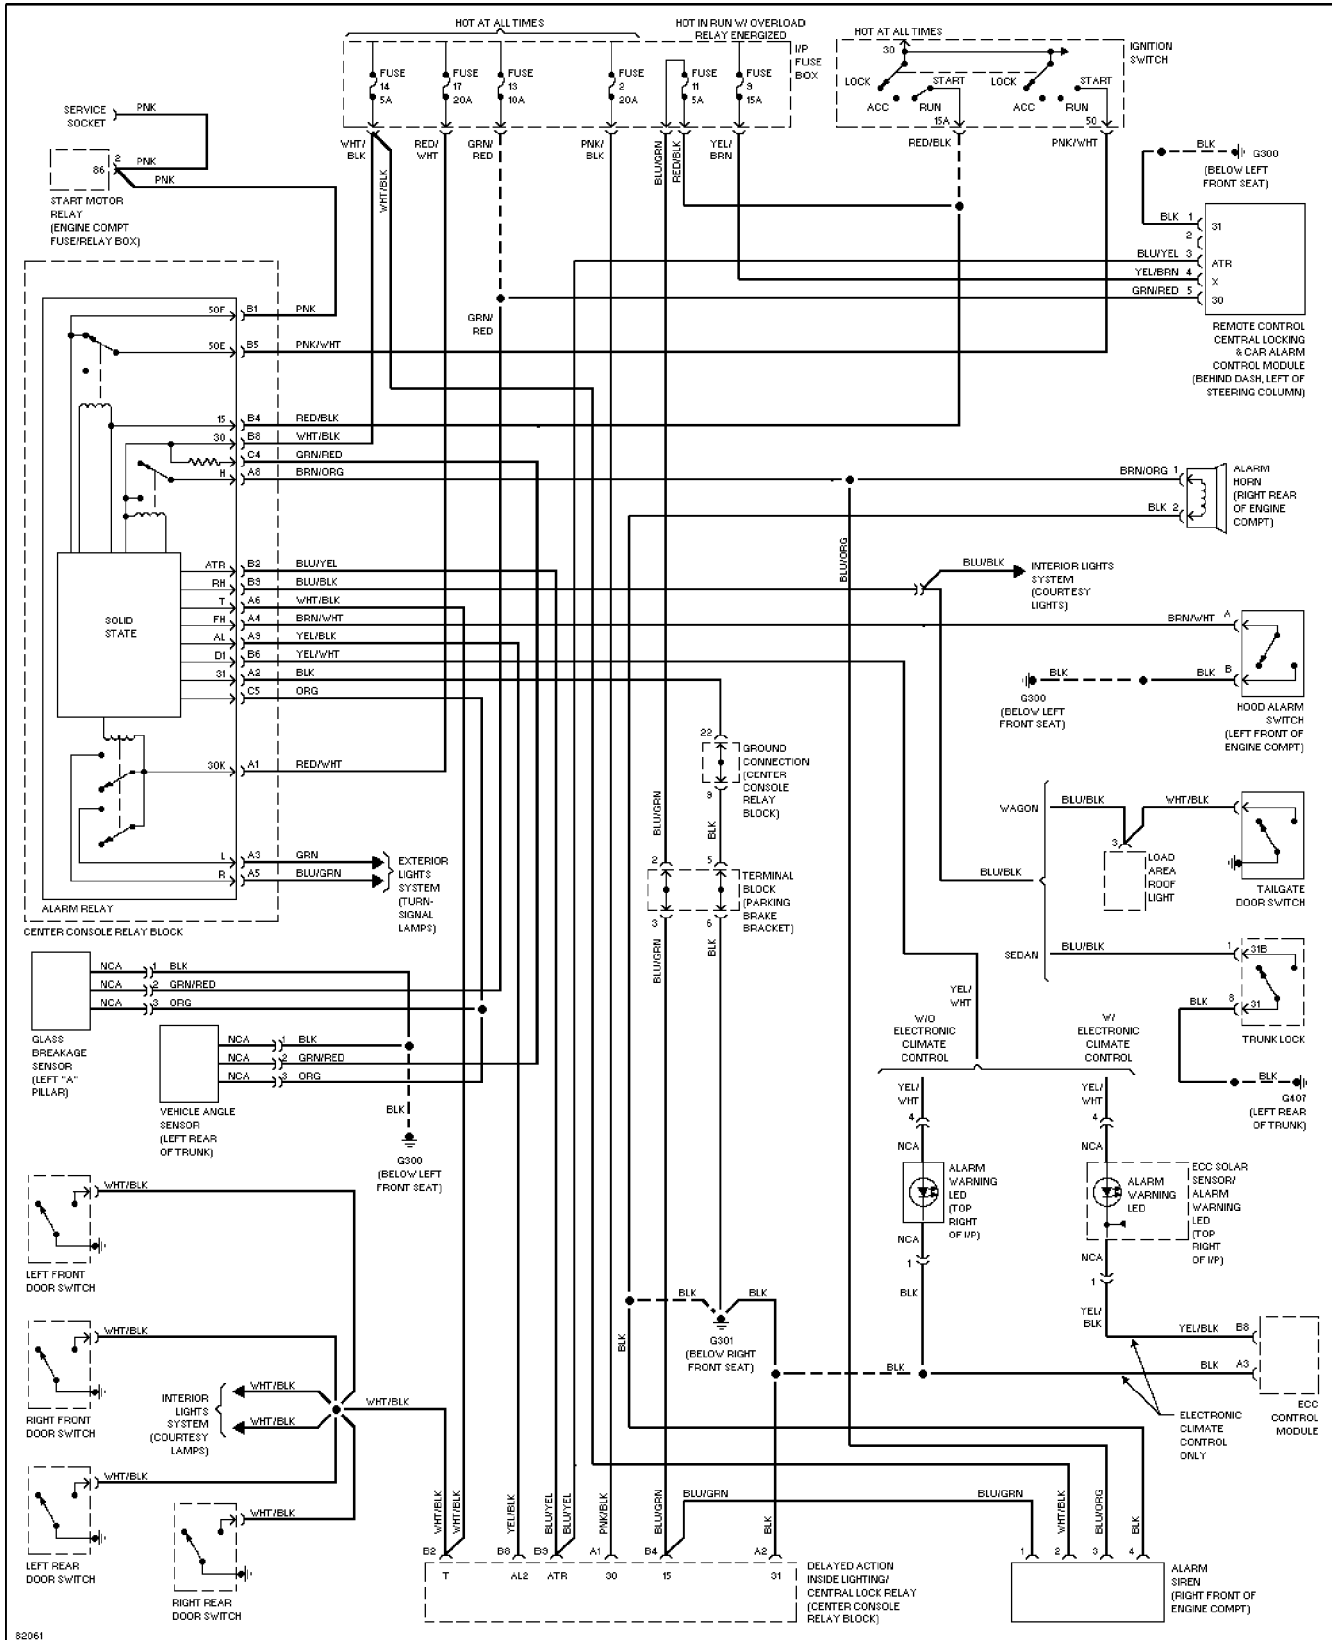

Thursday, December 14, 2000 11:52AM

SYSTEM WIRING DIAGRAMS

Headlamp Wiper/Washer Circuit

1997 Volvo 960

For DIAKOM-AUTO <http://www.diakom.ru> Taganrog support@diakom.ru (8634)315187

Copyright © 1998 Mitchell Repair Information Company, LLC