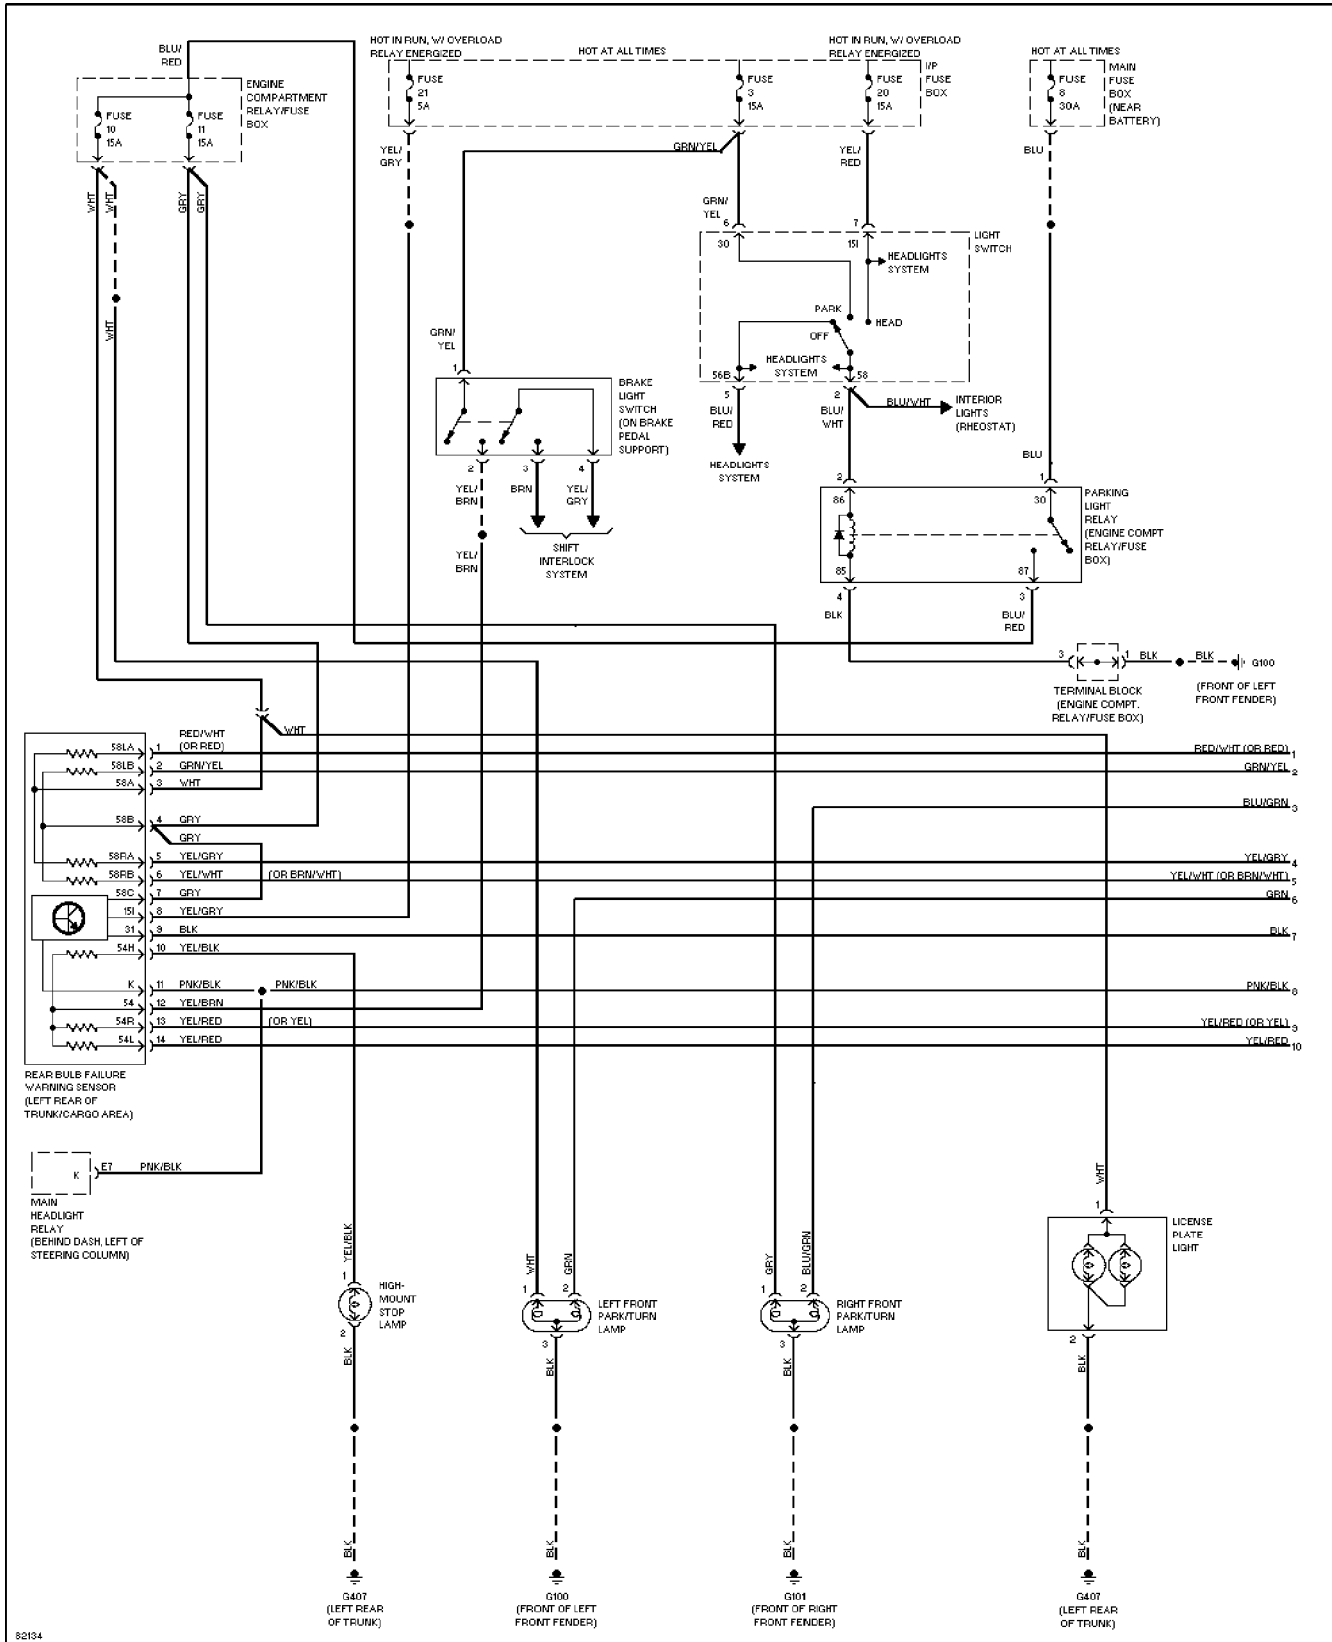

SYSTEM WIRING DIAGRAMS

Exterior Lamps Circuit, Sedan (1 of 2)

1997 Volvo 960

For DIAKOM-AUTO <http://www.diakom.ru> Taganrog support@diakom.ru (8634)315187

Copyright © 1998 Mitchell Repair Information Company, LLC

Thursday, December 14, 2000 11:53AM