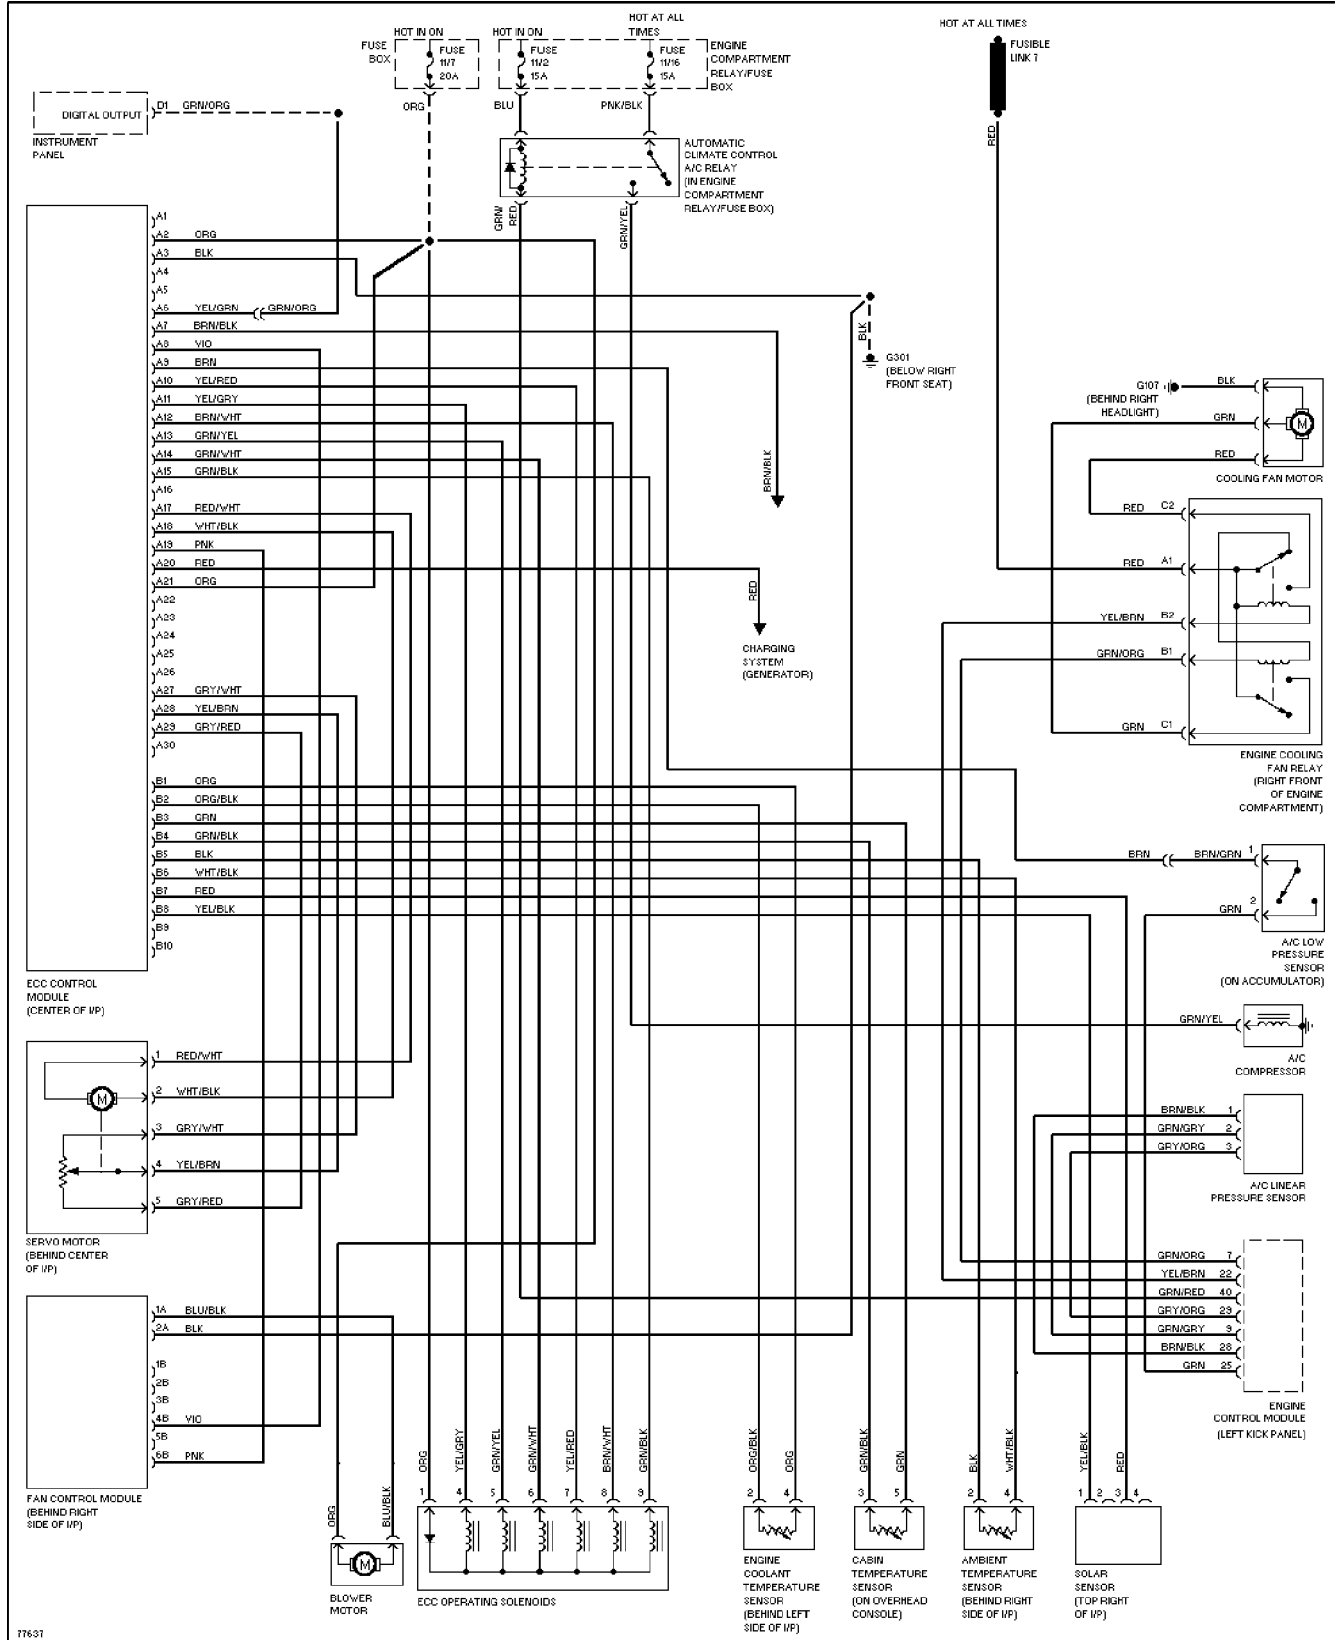

Thursday, December 14, 2000 11:58AM

SYSTEM WIRING DIAGRAMS

Air Conditioning Circuits

1997 Volvo 960

For DIAKOM-AUTO <http://www.diakom.ru> Taganrog support@diakom.ru (8634)315187

Copyright © 1998 Mitchell Repair Information Company, LLC

Thursday, December 14, 2000 11:52AM

SYSTEM WIRING DIAGRAMS

Anti-lock Brake Circuits

1997 Volvo 960

For DIAKOM-AUTO <http://www.diakom.ru> Taganrog support@diakom.ru (8634)315187

Copyright © 1998 Mitchell Repair Information Company, LLC