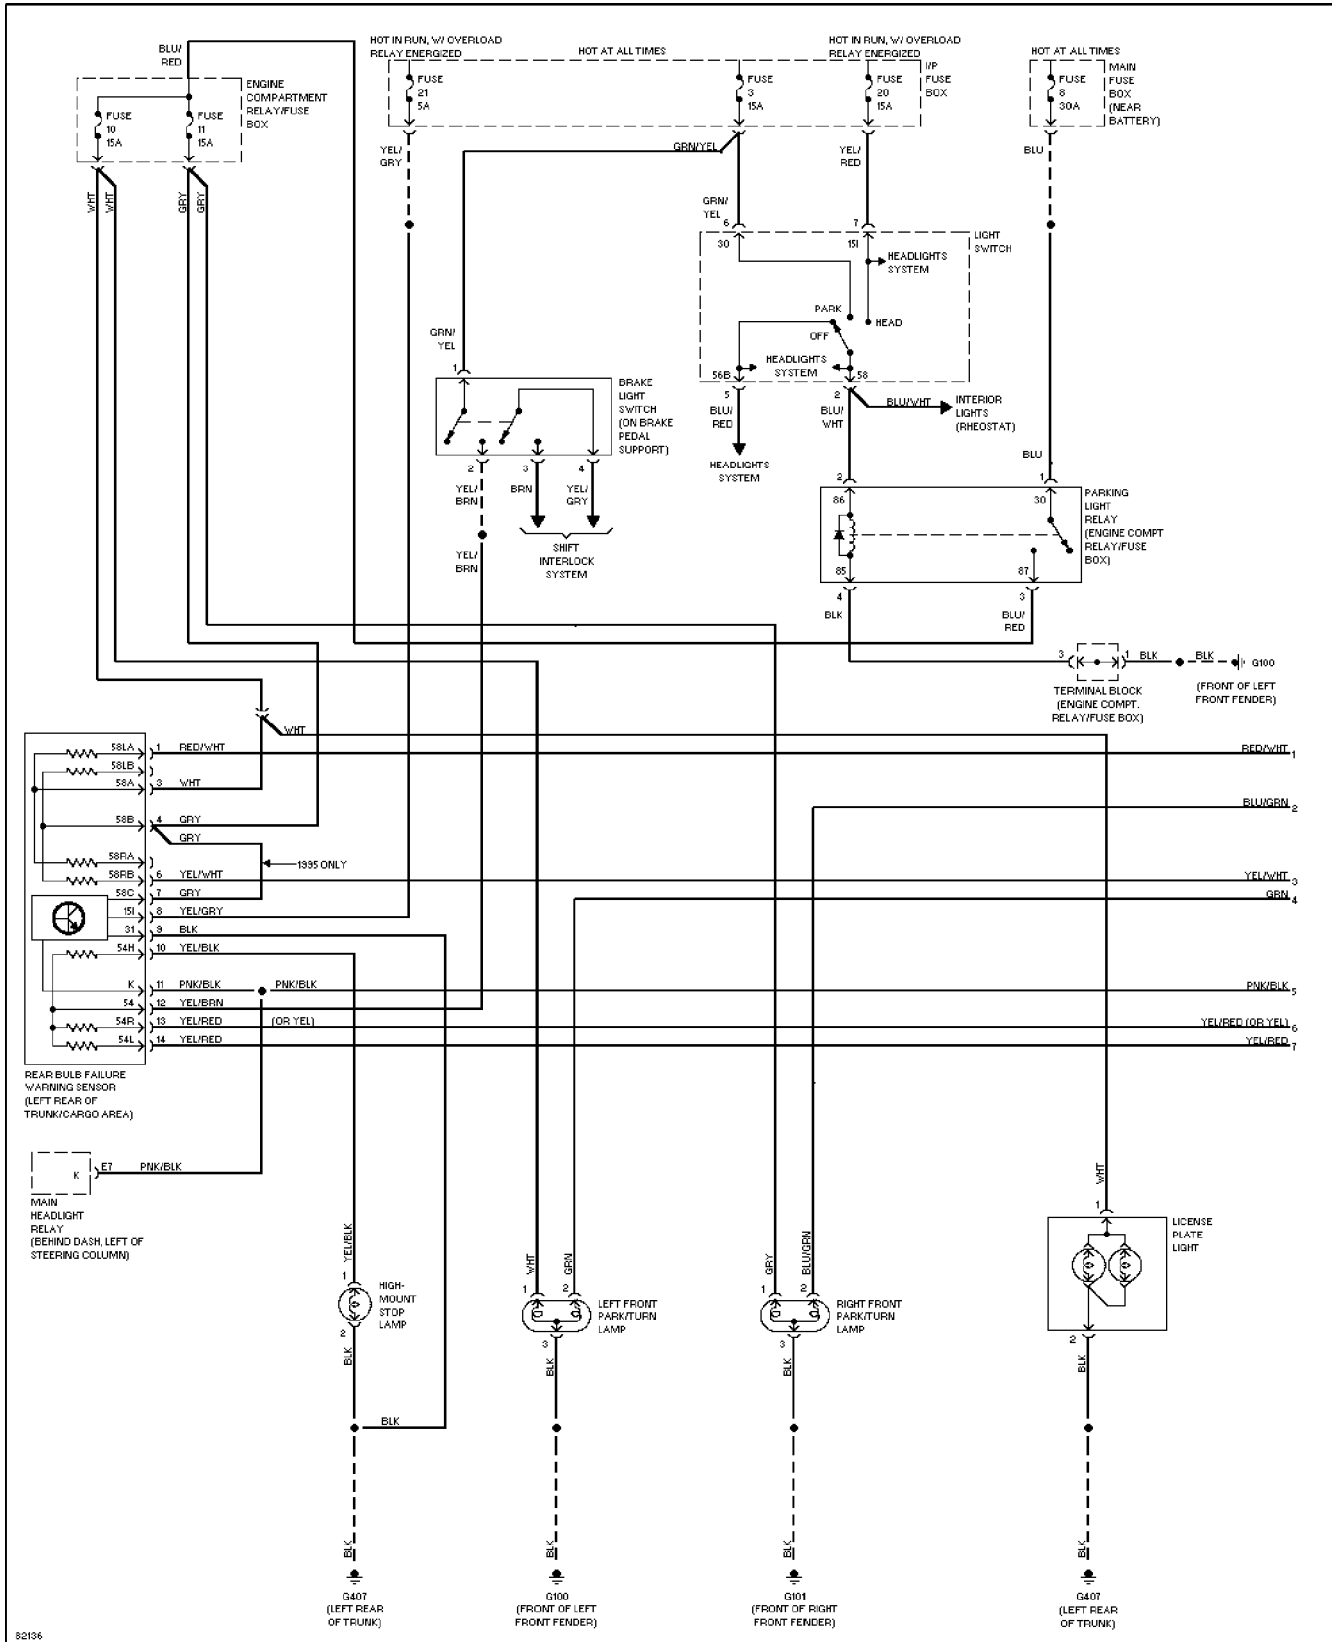

SYSTEM WIRING DIAGRAMS

Exterior Lamps Circuit, Wagon (1 of 2)

1997 Volvo 960

For DIAKOM-AUTO <http://www.diakom.ru> Taganrog support@diakom.ru (8634)315187

Copyright © 1998 Mitchell Repair Information Company, LLC

Thursday, December 14, 2000 11:54AM