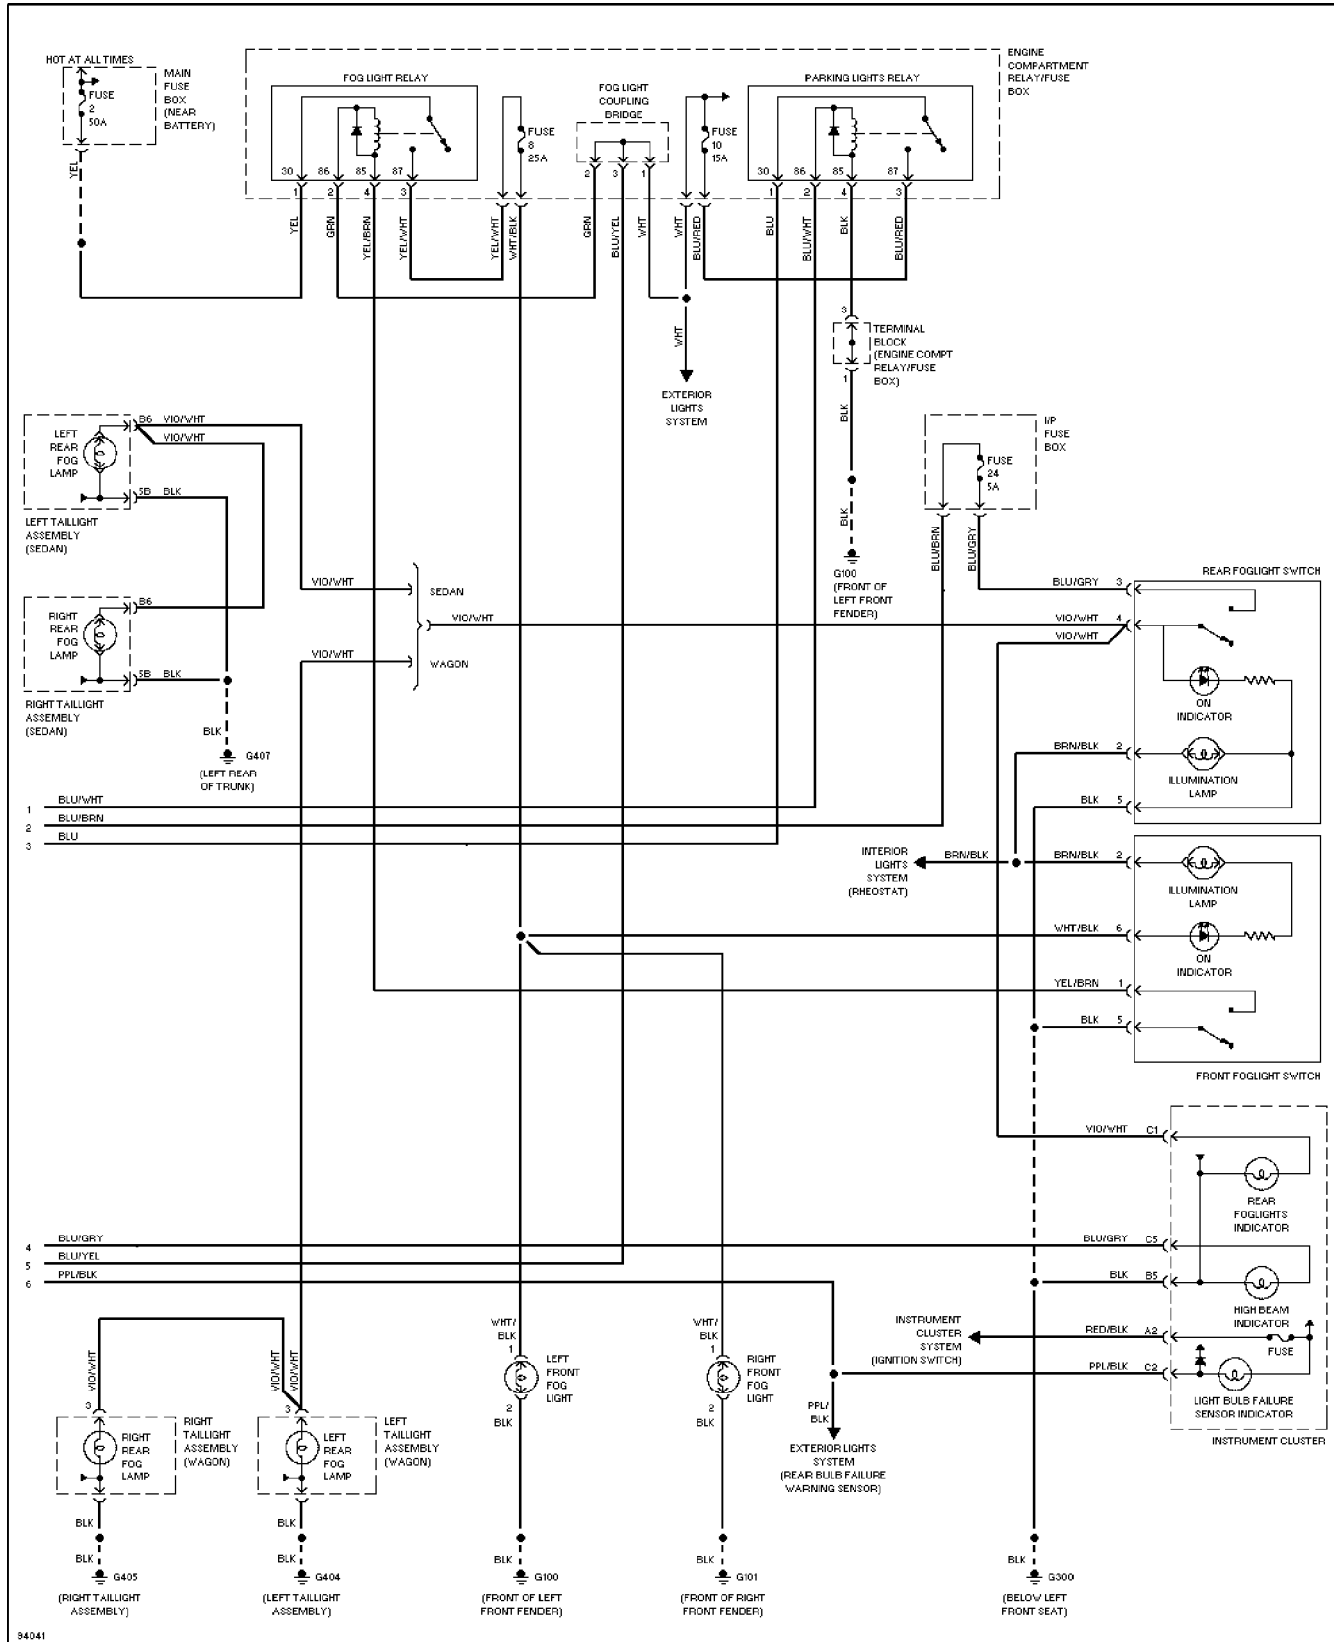

SYSTEM WIRING DIAGRAMS

Headlight Circuit (2 of 2)

1997 Volvo 960

For DIAKOM-AUTO <http://www.diakom.ru> Taganrog support@diakom.ru (8634)315187

Copyright © 1998 Mitchell Repair Information Company, LLC

Thursday, December 14, 2000 11:54AM