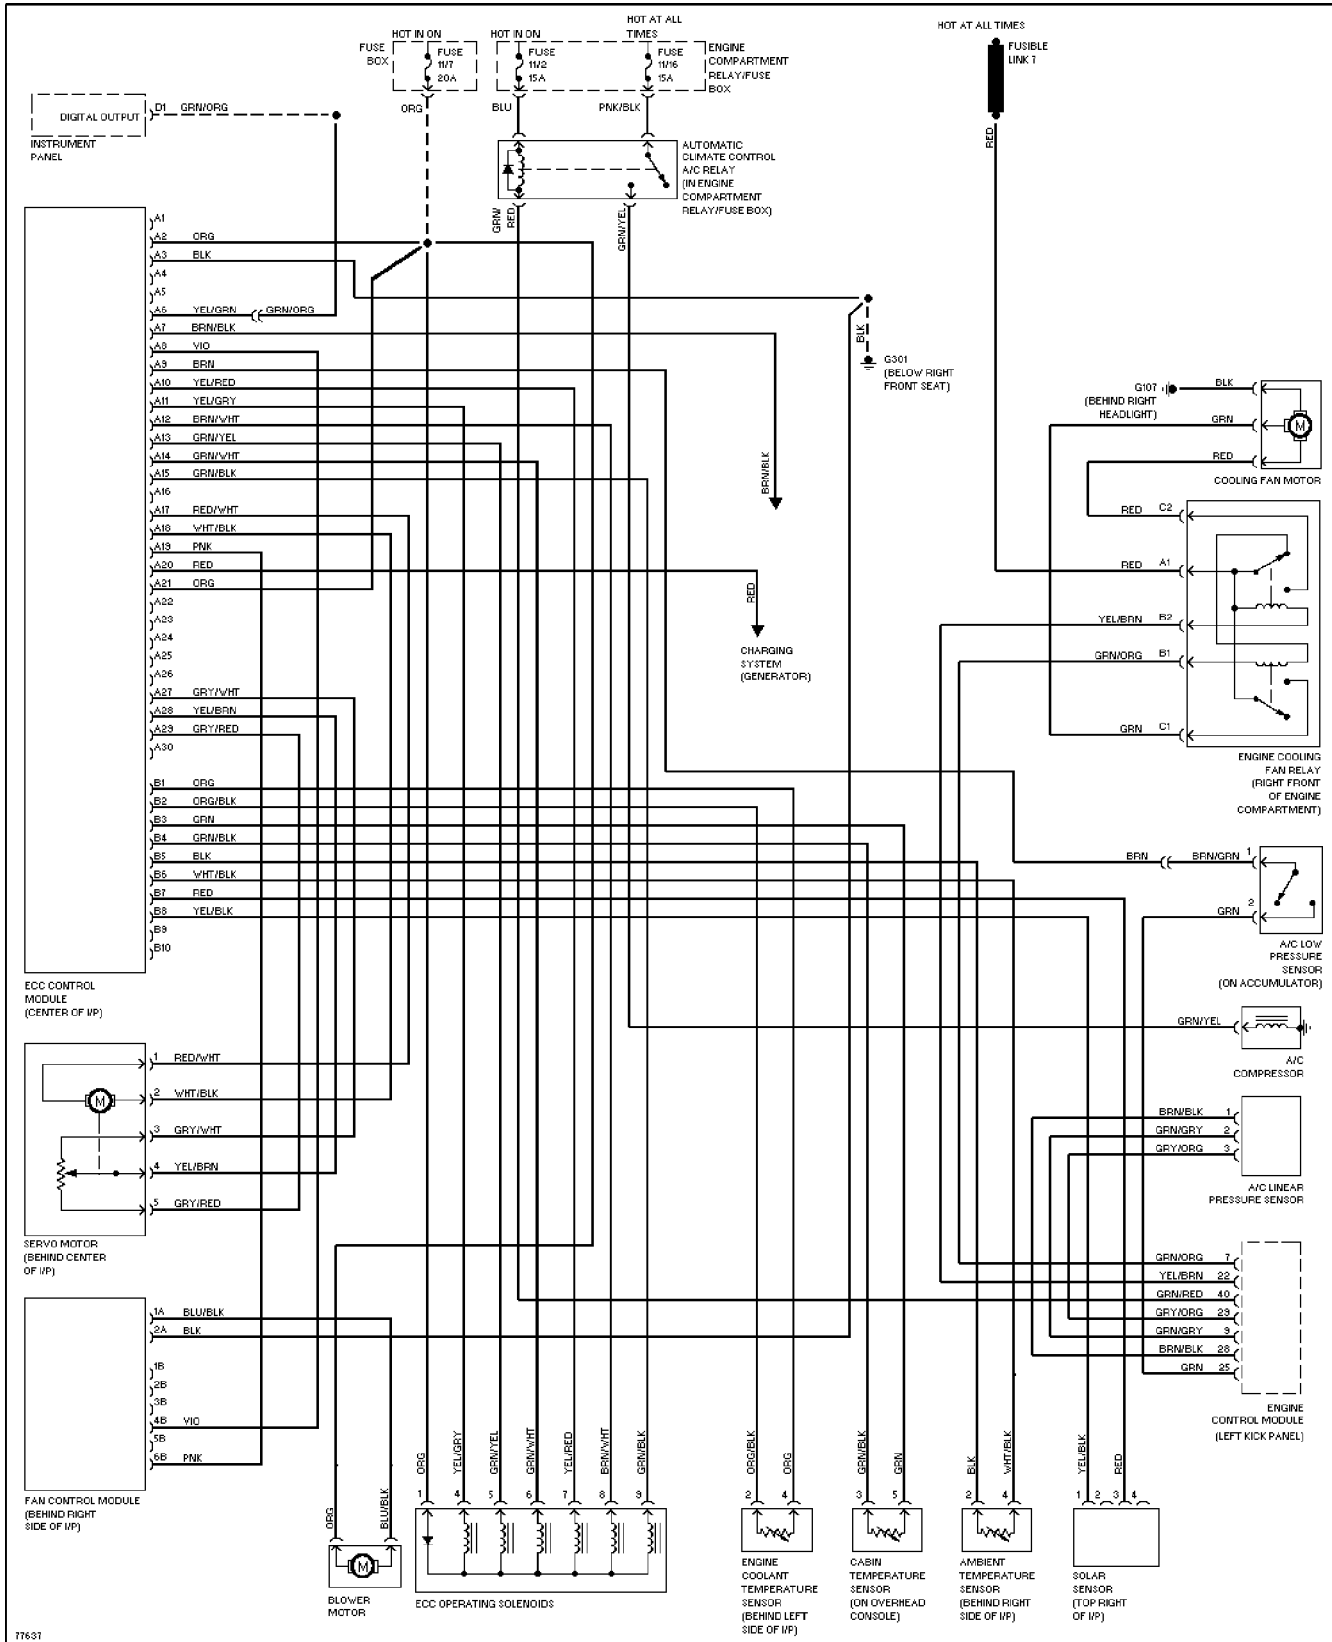

Thursday, December 14, 2000 11:58AM

SYSTEM WIRING DIAGRAMS

Air Conditioning Circuits

1997 Volvo 960

For DIAKOM-AUTO <http://www.diakom.ru> Taganrog support@diakom.ru (8634)315187

Copyright © 1998 Mitchell Repair Information Company, LLC

Thursday, December 14, 2000 11:52AM

SYSTEM WIRING DIAGRAMS

Anti-lock Brake Circuits

1997 Volvo 960

For DIAKOM-AUTO <http://www.diakom.ru> Taganrog support@diakom.ru (8634)315187

Copyright © 1998 Mitchell Repair Information Company, LLC