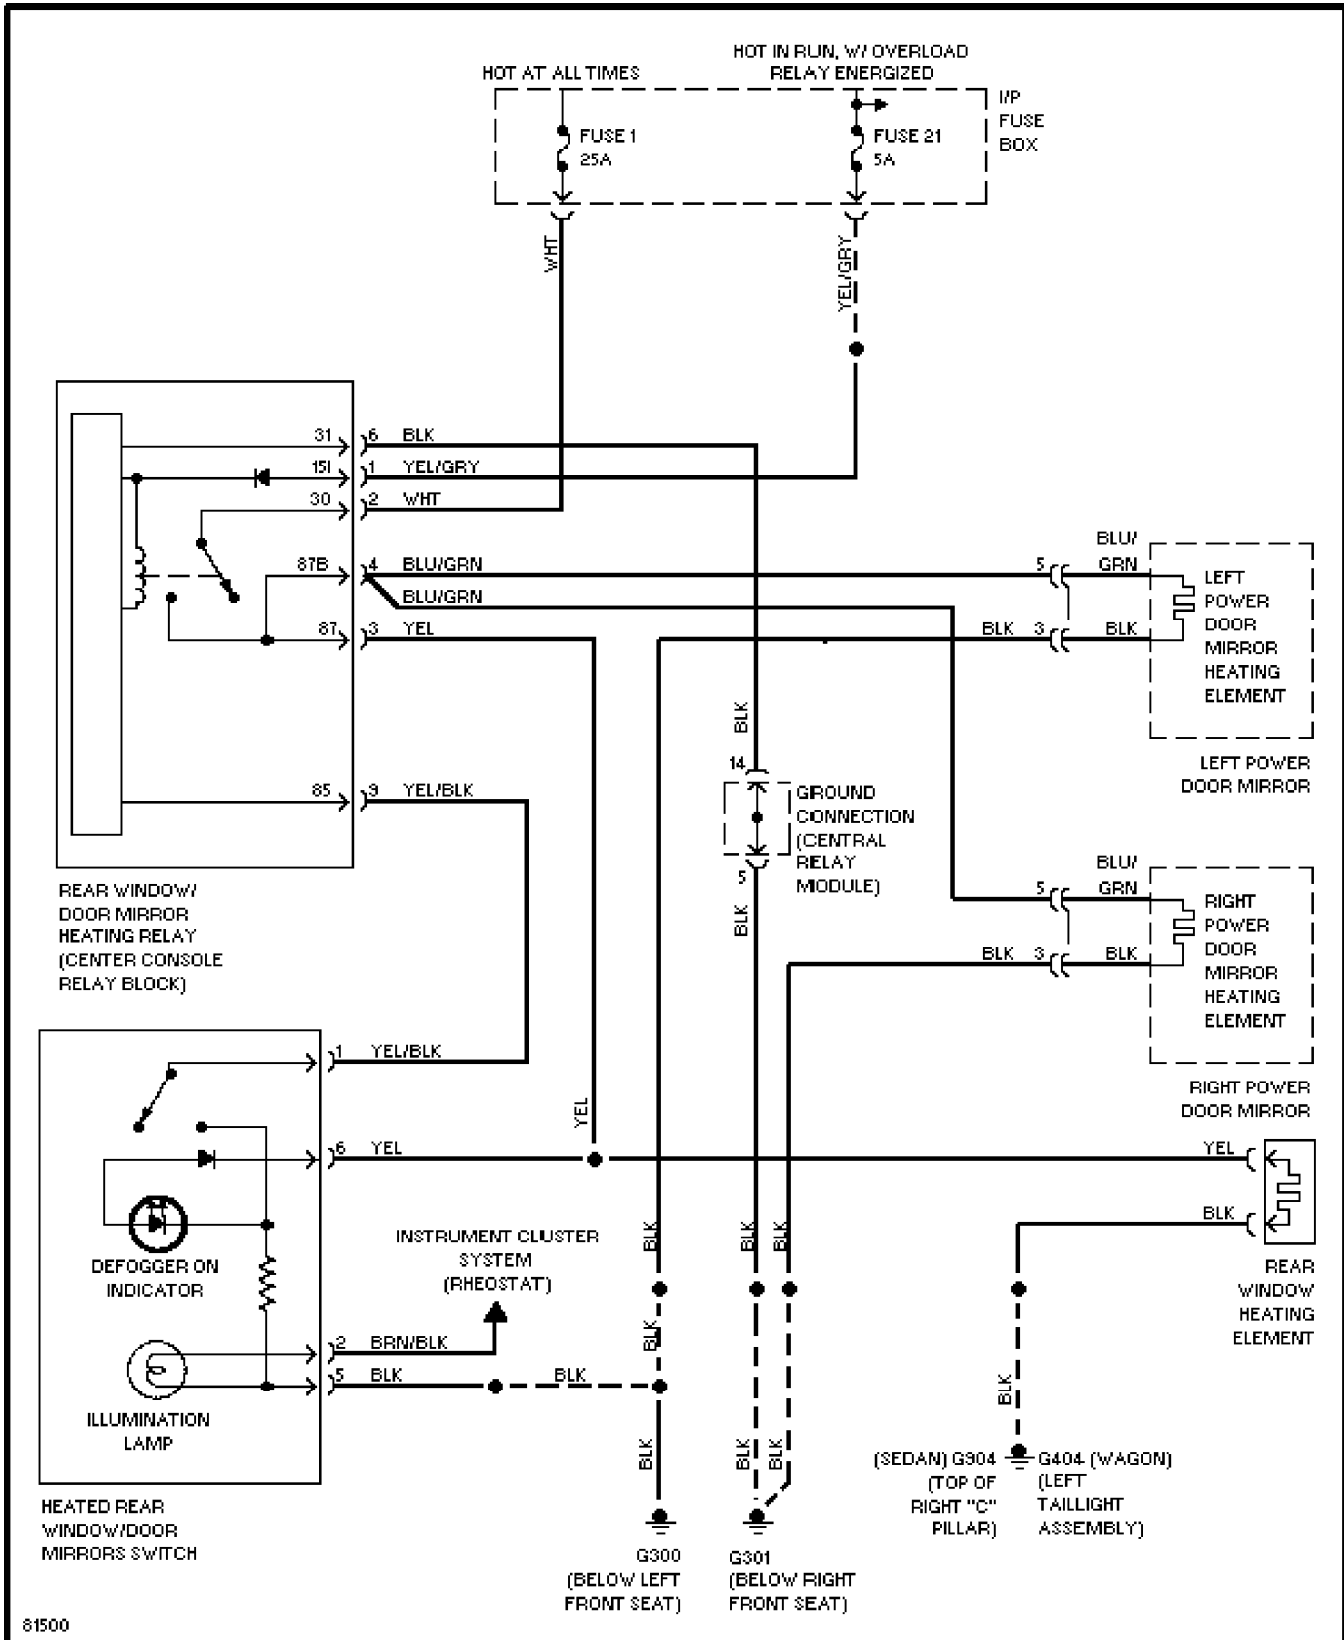

SYSTEM WIRING DIAGRAMS

Defogger Circuit

1997 Volvo 960

For DIAKOM-AUTO <http://www.diakom.ru> Taganrog support@diakom.ru (8634)315187

Copyright © 1998 Mitchell Repair Information Company, LLC

Thursday, December 14, 2000 11:53AM