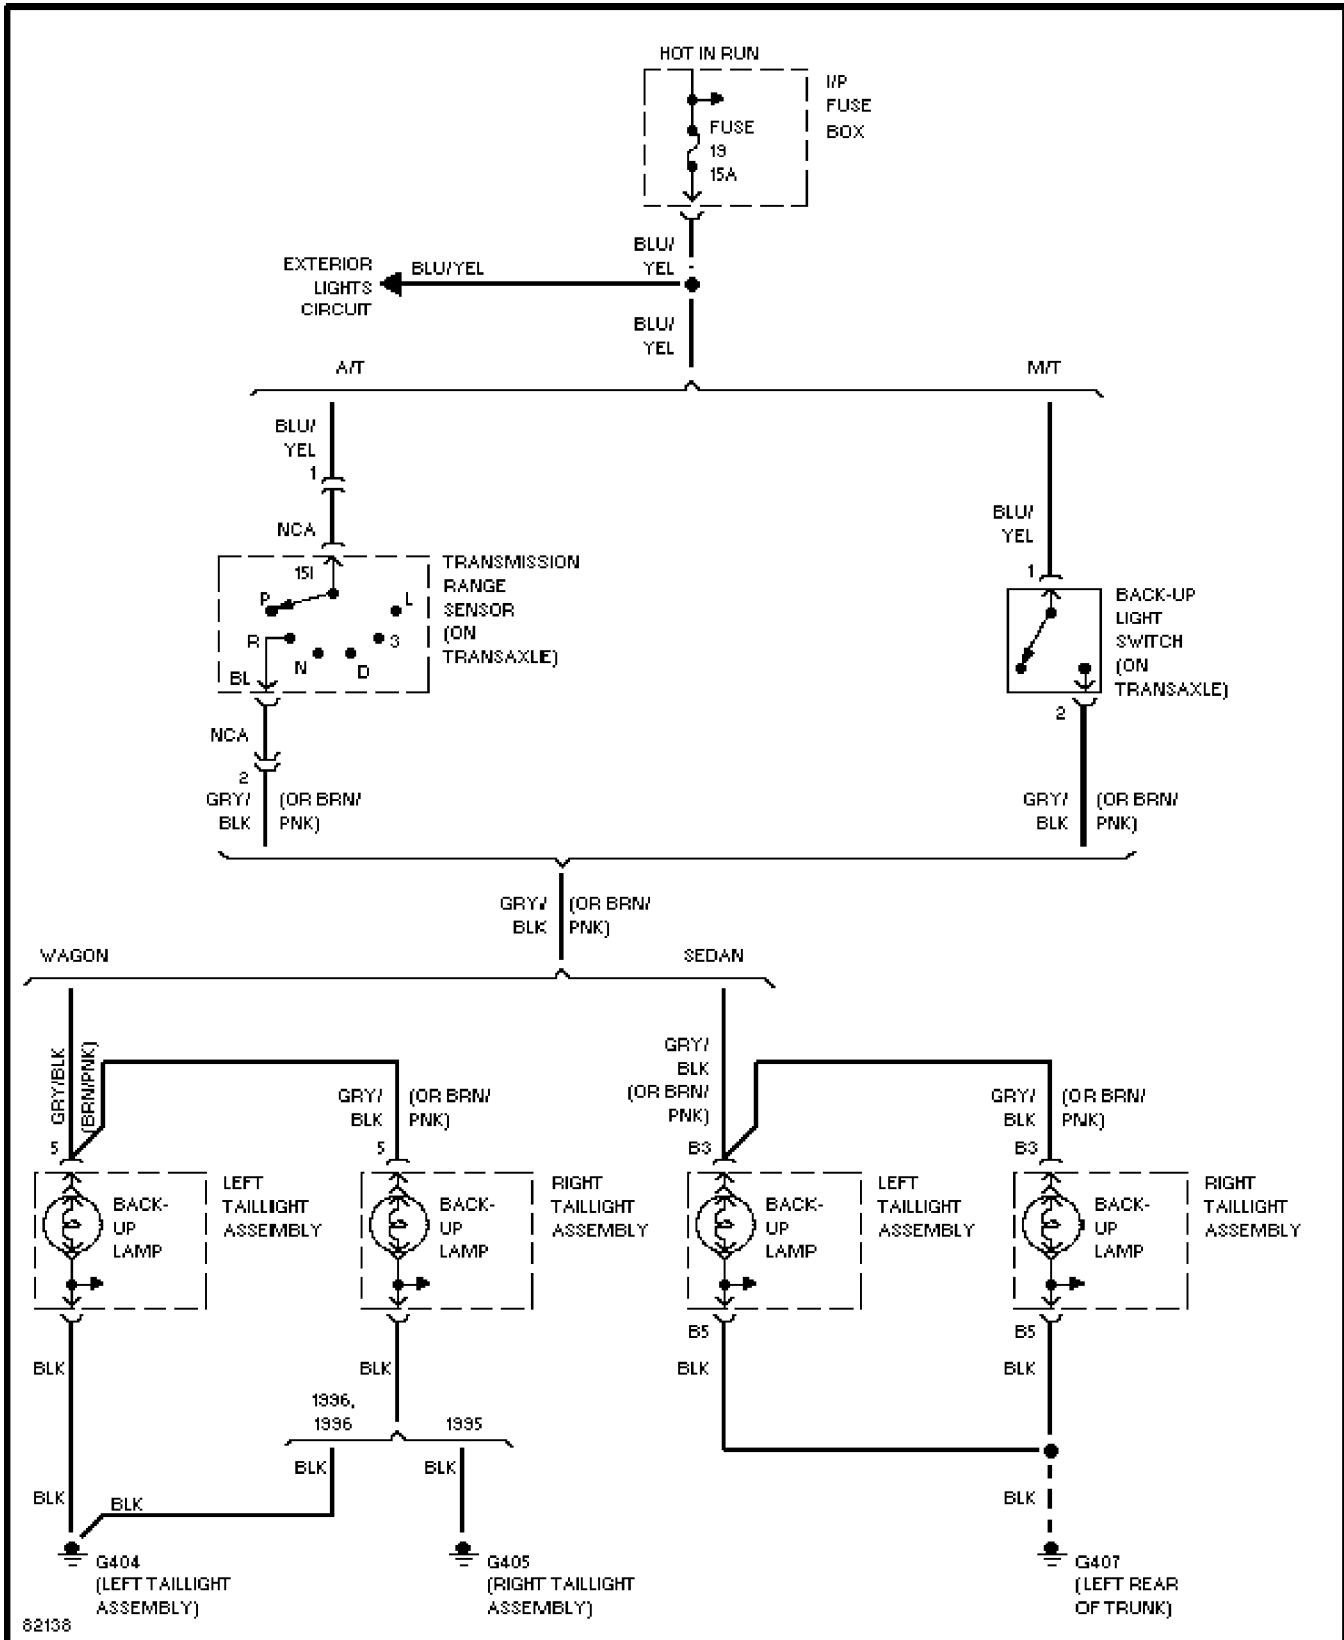

Thursday, December 14, 2000 11:53AM

SYSTEM WIRING DIAGRAMS

Base Anti-theft Circuit

1997 Volvo 960

For DIAKOM-AUTO <http://www.diakom.ru> Taganrog support@diakom.ru (8634)315187

Copyright © 1998 Mitchell Repair Information Company, LLC