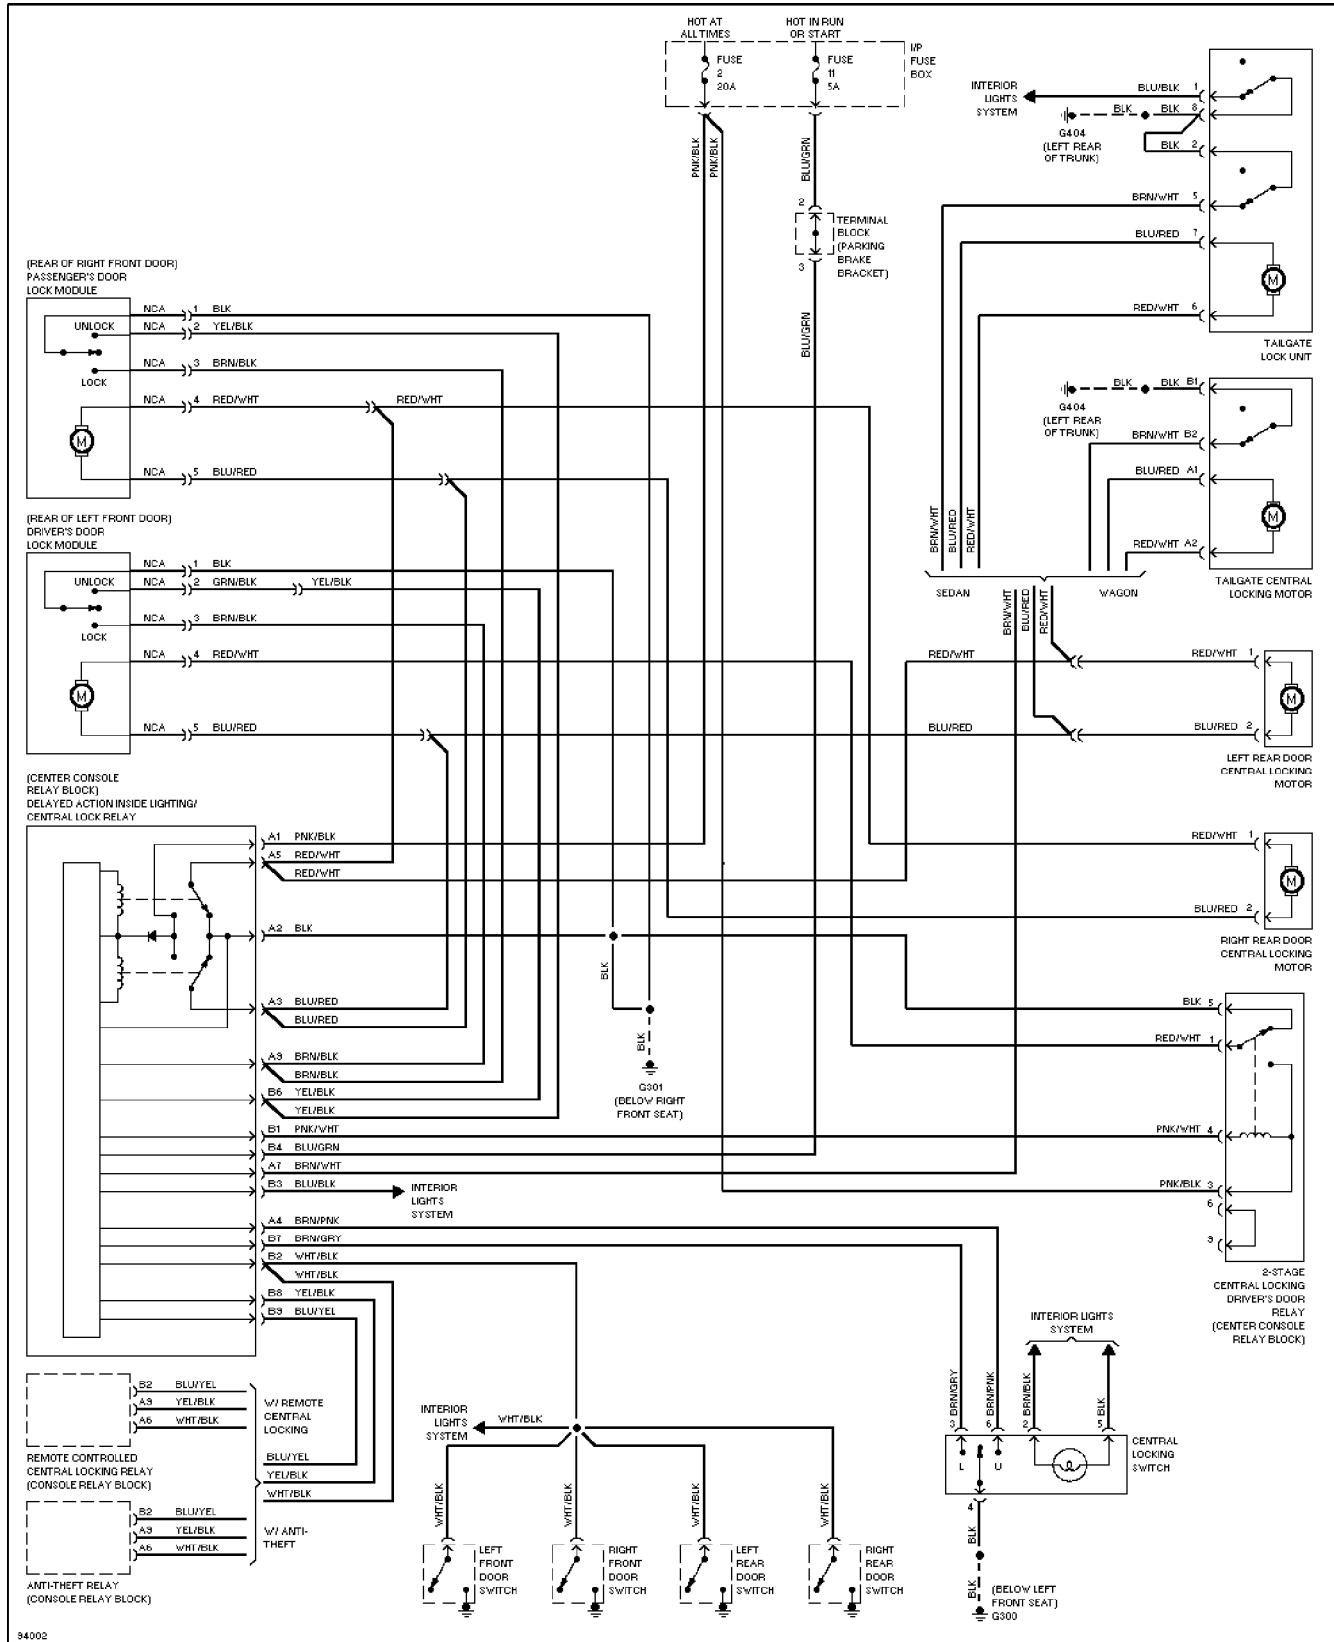

SYSTEM WIRING DIAGRAMS

Central Locking Circuit

1997 Volvo 960

For DIAKOM-AUTO <http://www.diakom.ru> Taganrog support@diakom.ru (8634)315187

Copyright © 1998 Mitchell Repair Information Company, LLC

Thursday, December 14, 2000 11:56AM