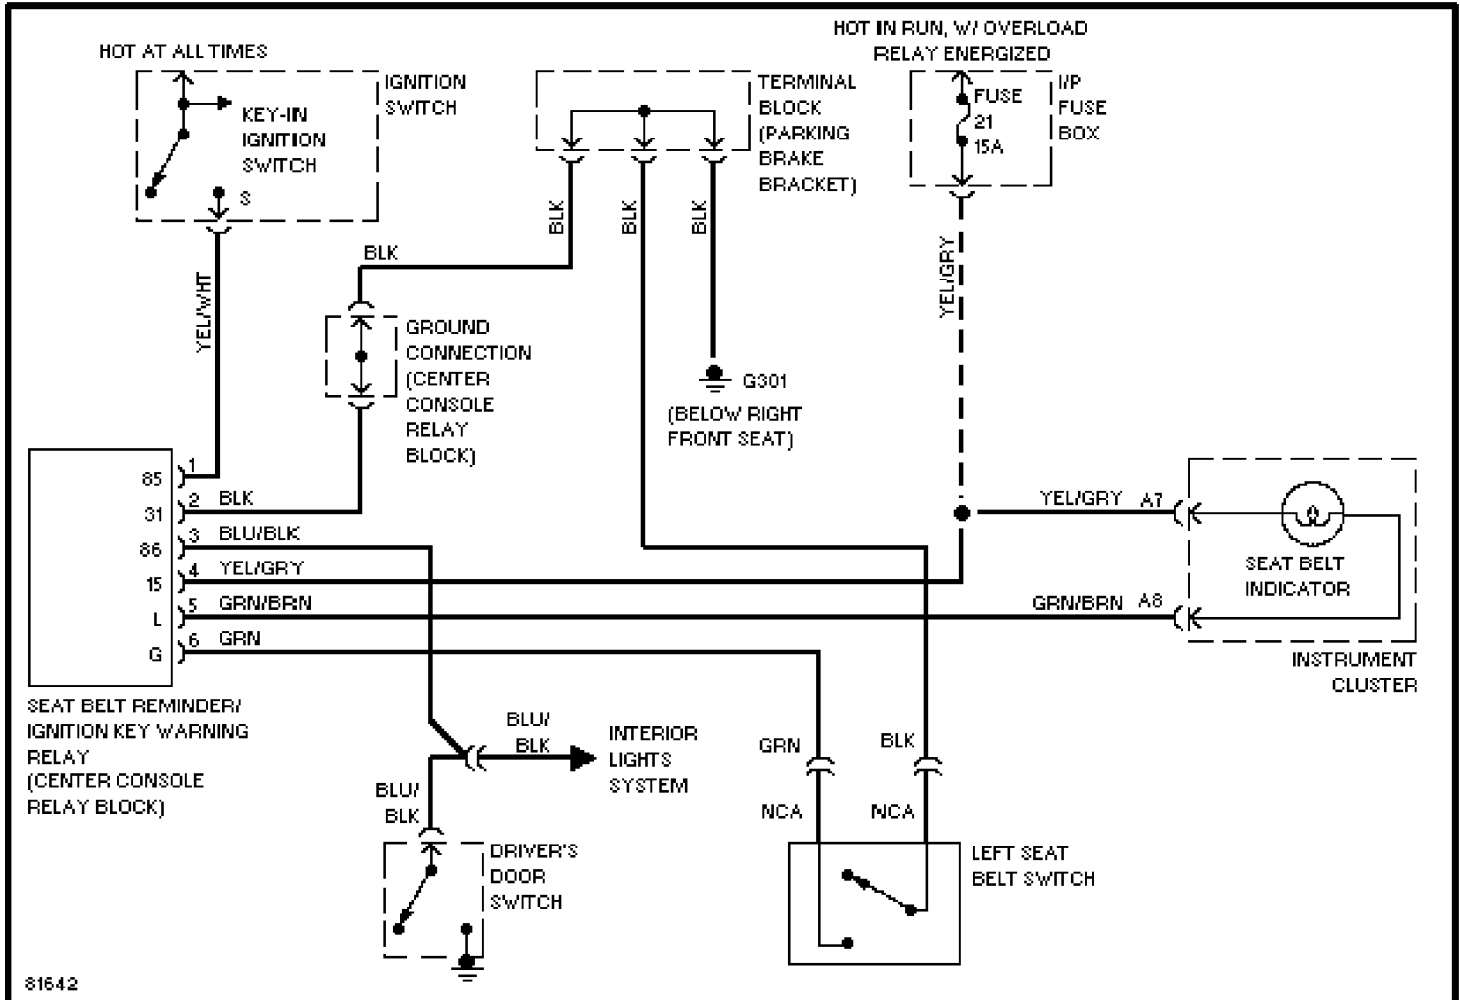

SYSTEM WIRING DIAGRAMS

Warning System Circuits

1997 Volvo 960

For DIAKOM-AUTO <http://www.diakom.ru> Taganrog support@diakom.ru (8634)315187

Copyright © 1998 Mitchell Repair Information Company, LLC

Thursday, December 14, 2000 11:58AM