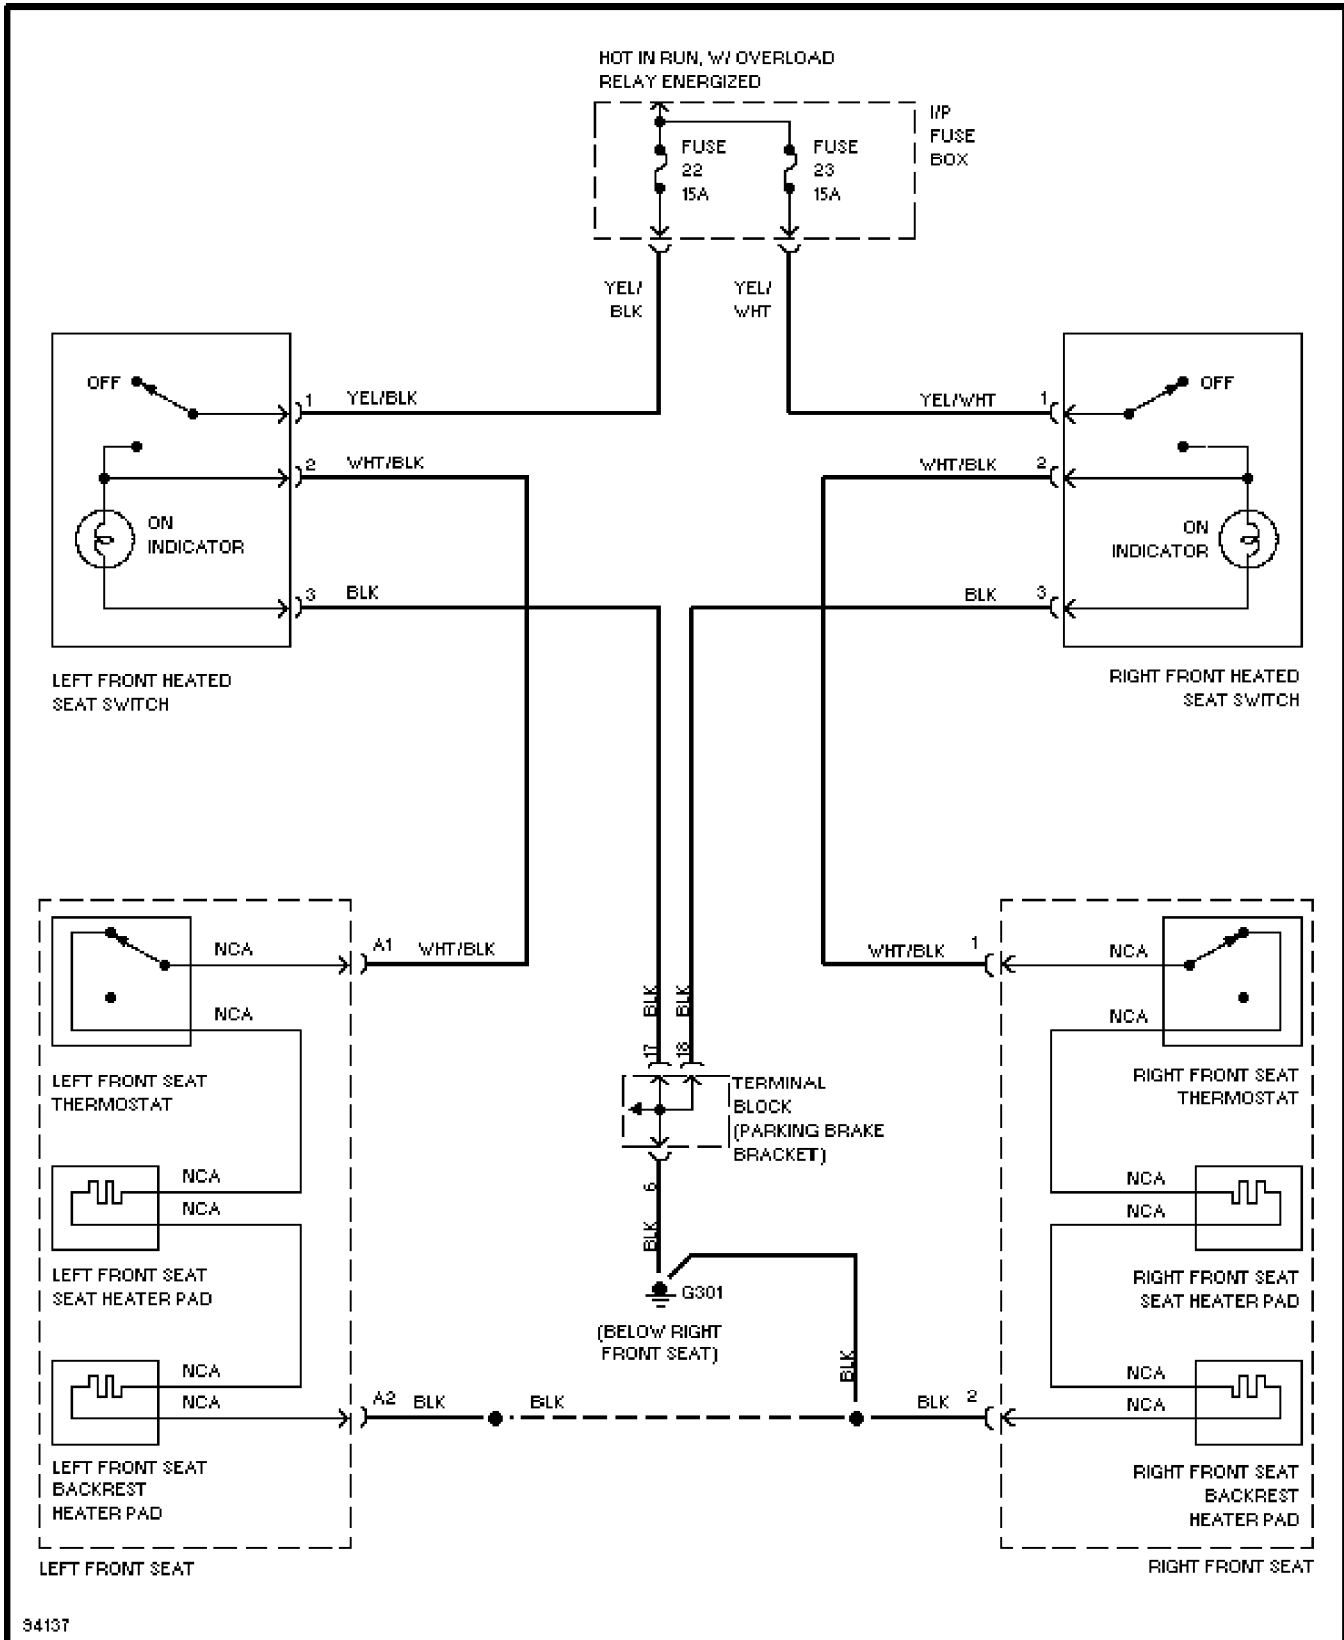

SYSTEM WIRING DIAGRAMS

Heated Seats Circuit

1997 Volvo 960

For DIAKOM-AUTO <http://www.diakom.ru> Taganrog support@diakom.ru (8634)315187

Copyright © 1998 Mitchell Repair Information Company, LLC

Thursday, December 14, 2000 11:56AM