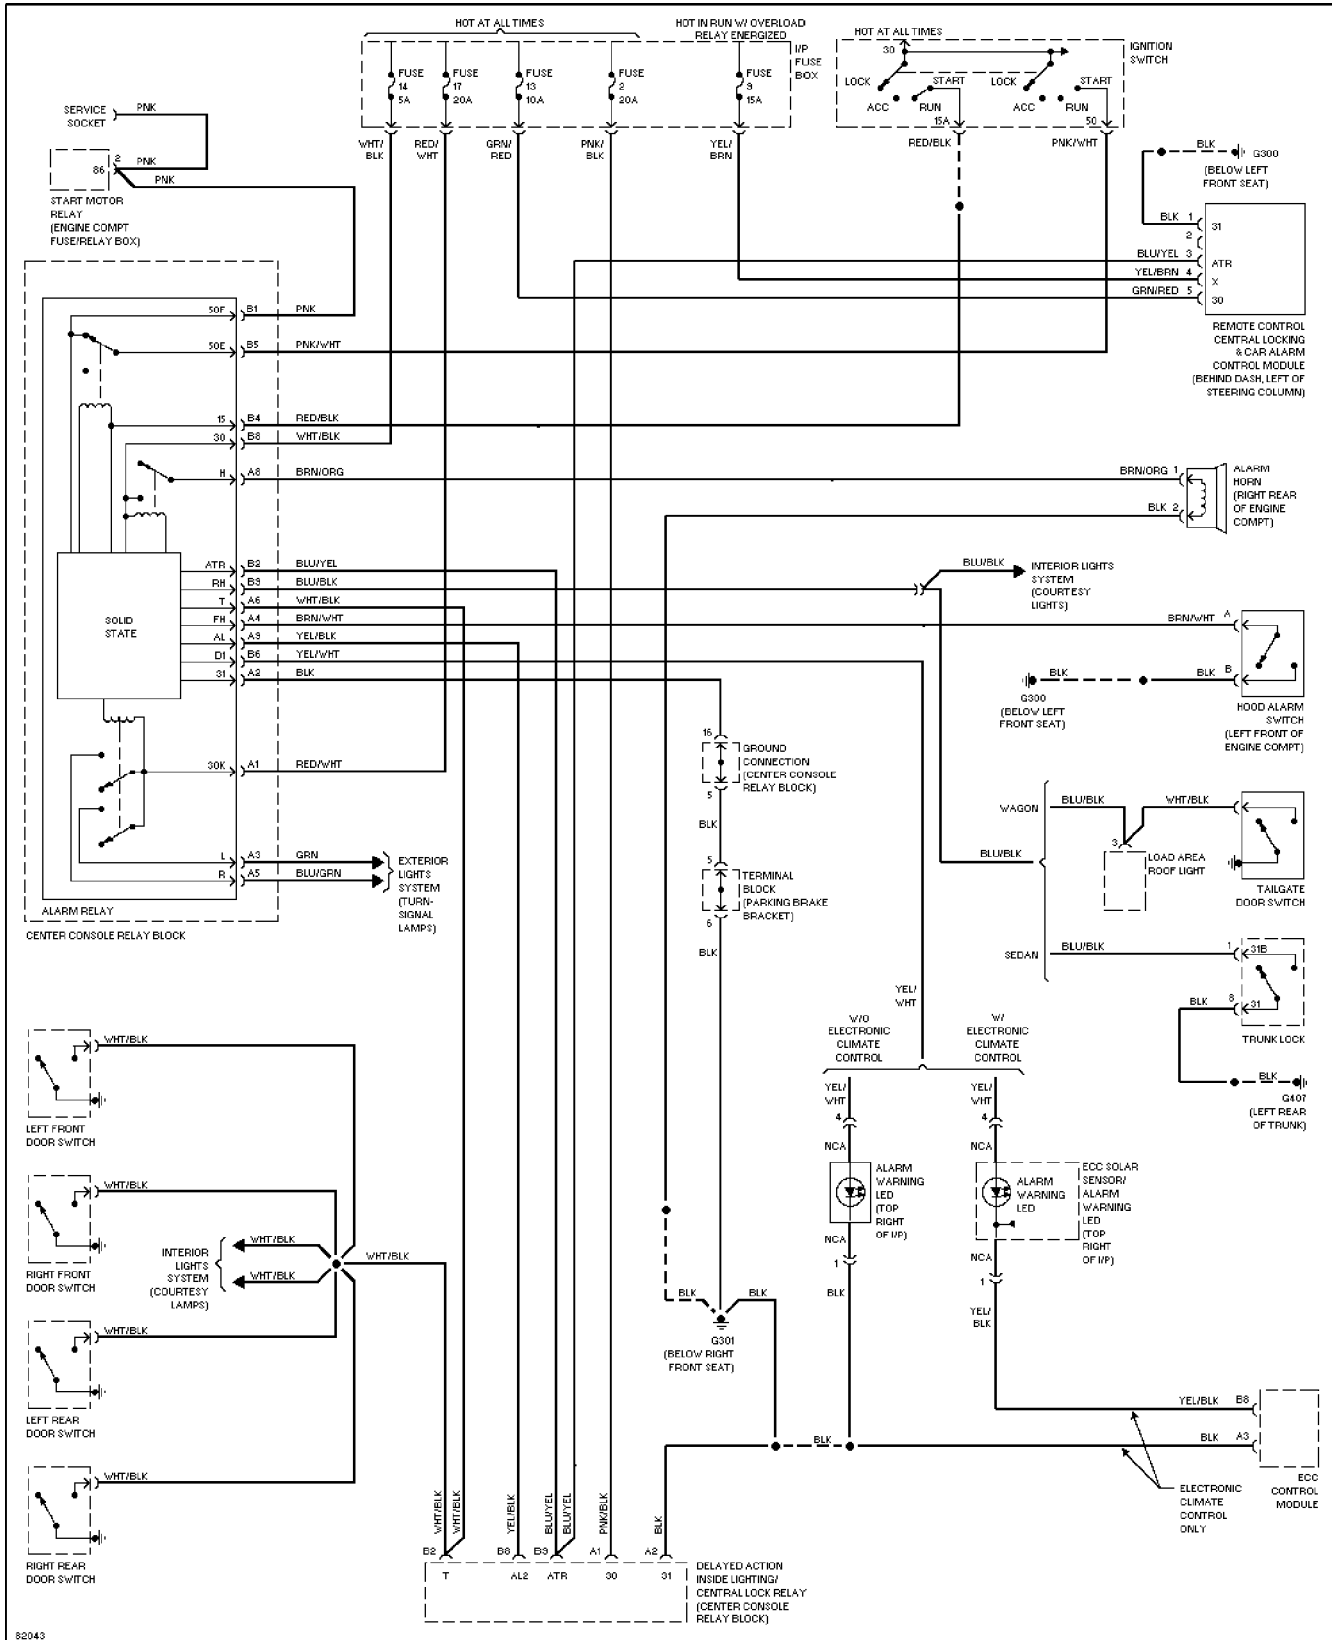

SYSTEM WIRING DIAGRAMS

Base Anti-theft Circuit

1997 Volvo 960

For DIAKOM-AUTO <http://www.diakom.ru> Taganrog support@diakom.ru (8634)315187

Copyright © 1998 Mitchell Repair Information Company, LLC

Thursday, December 14, 2000 11:52AM