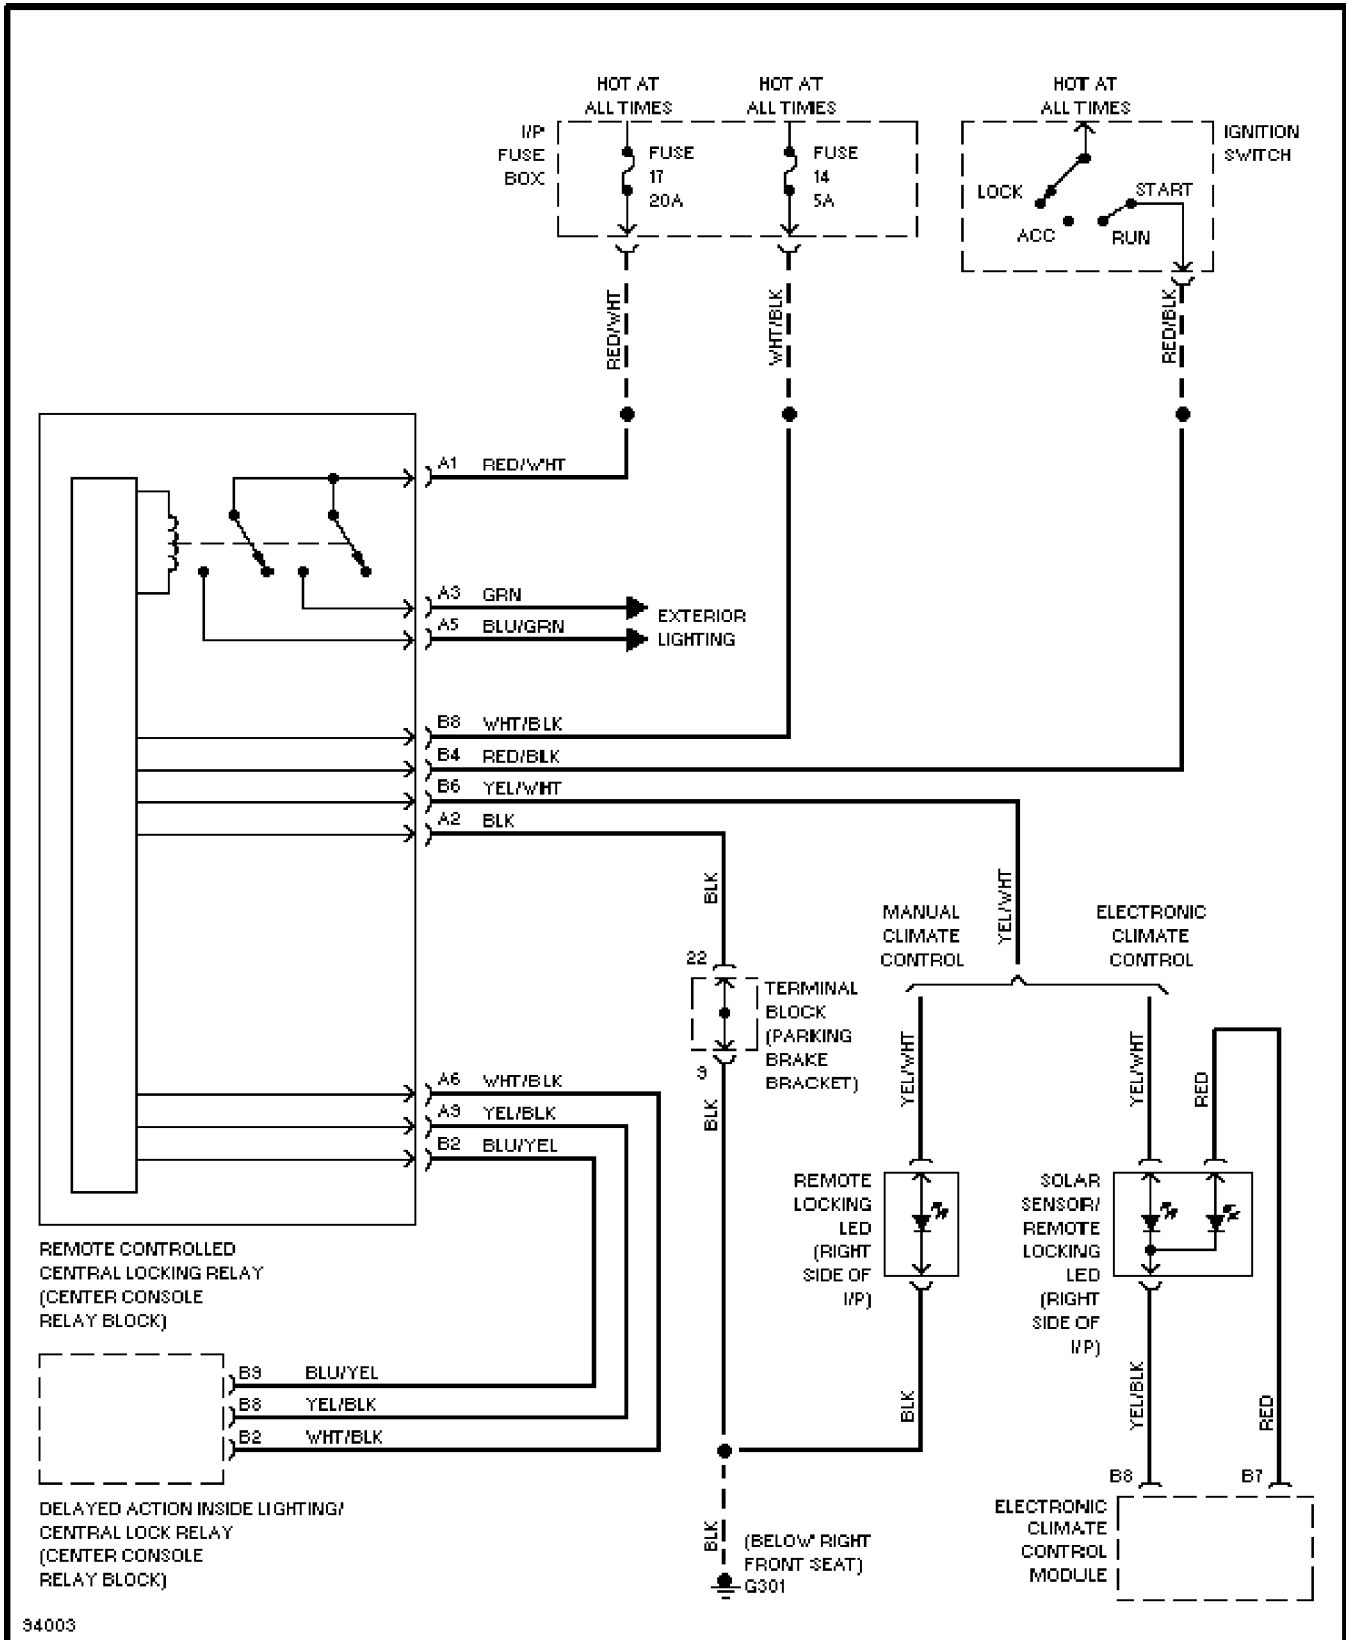

Thursday, December 14, 2000 11:58AM

SYSTEM WIRING DIAGRAMS

Remote/Central Locking Circuit

1997 Volvo 960

For DIAKOM-AUTO <http://www.diakom.ru> Taganrog support@diakom.ru (8634)315187

Copyright © 1998 Mitchell Repair Information Company, LLC

Thursday, December 14, 2000 11:56AM

SYSTEM WIRING DIAGRAMS

Shift Interlock Circuit

1997 Volvo 960

For DIAKOM-AUTO <http://www.diakom.ru> Taganrog support@diakom.ru (8634)315187

Copyright © 1998 Mitchell Repair Information Company, LLC