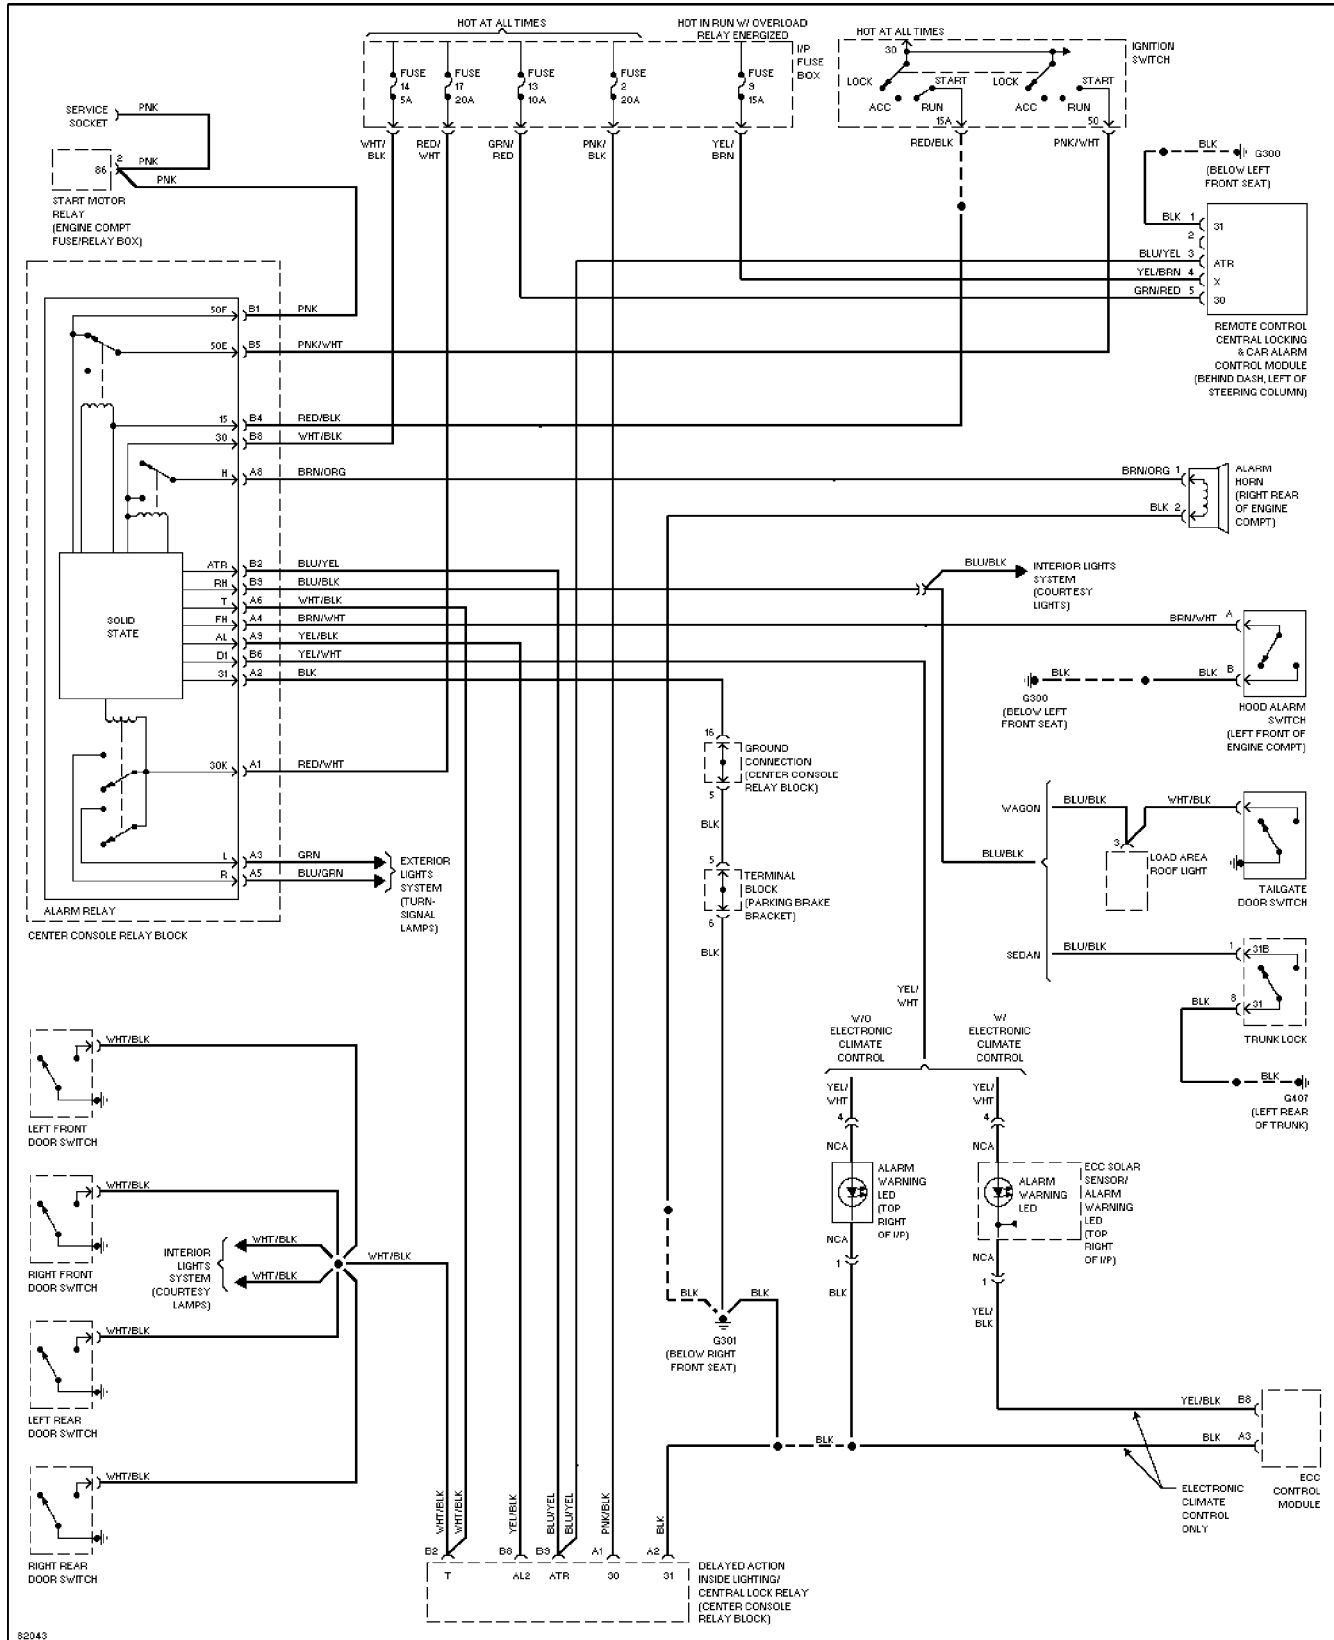

SYSTEM WIRING DIAGRAMS

Base Anti-theft Circuit

1997 Volvo 960

For DIAKOM-AUTO <http://www.diakom.ru> Taganrog support@diakom.ru (8634)315187

Copyright © 1998 Mitchell Repair Information Company, LLC

Thursday, December 14, 2000 11:52AM