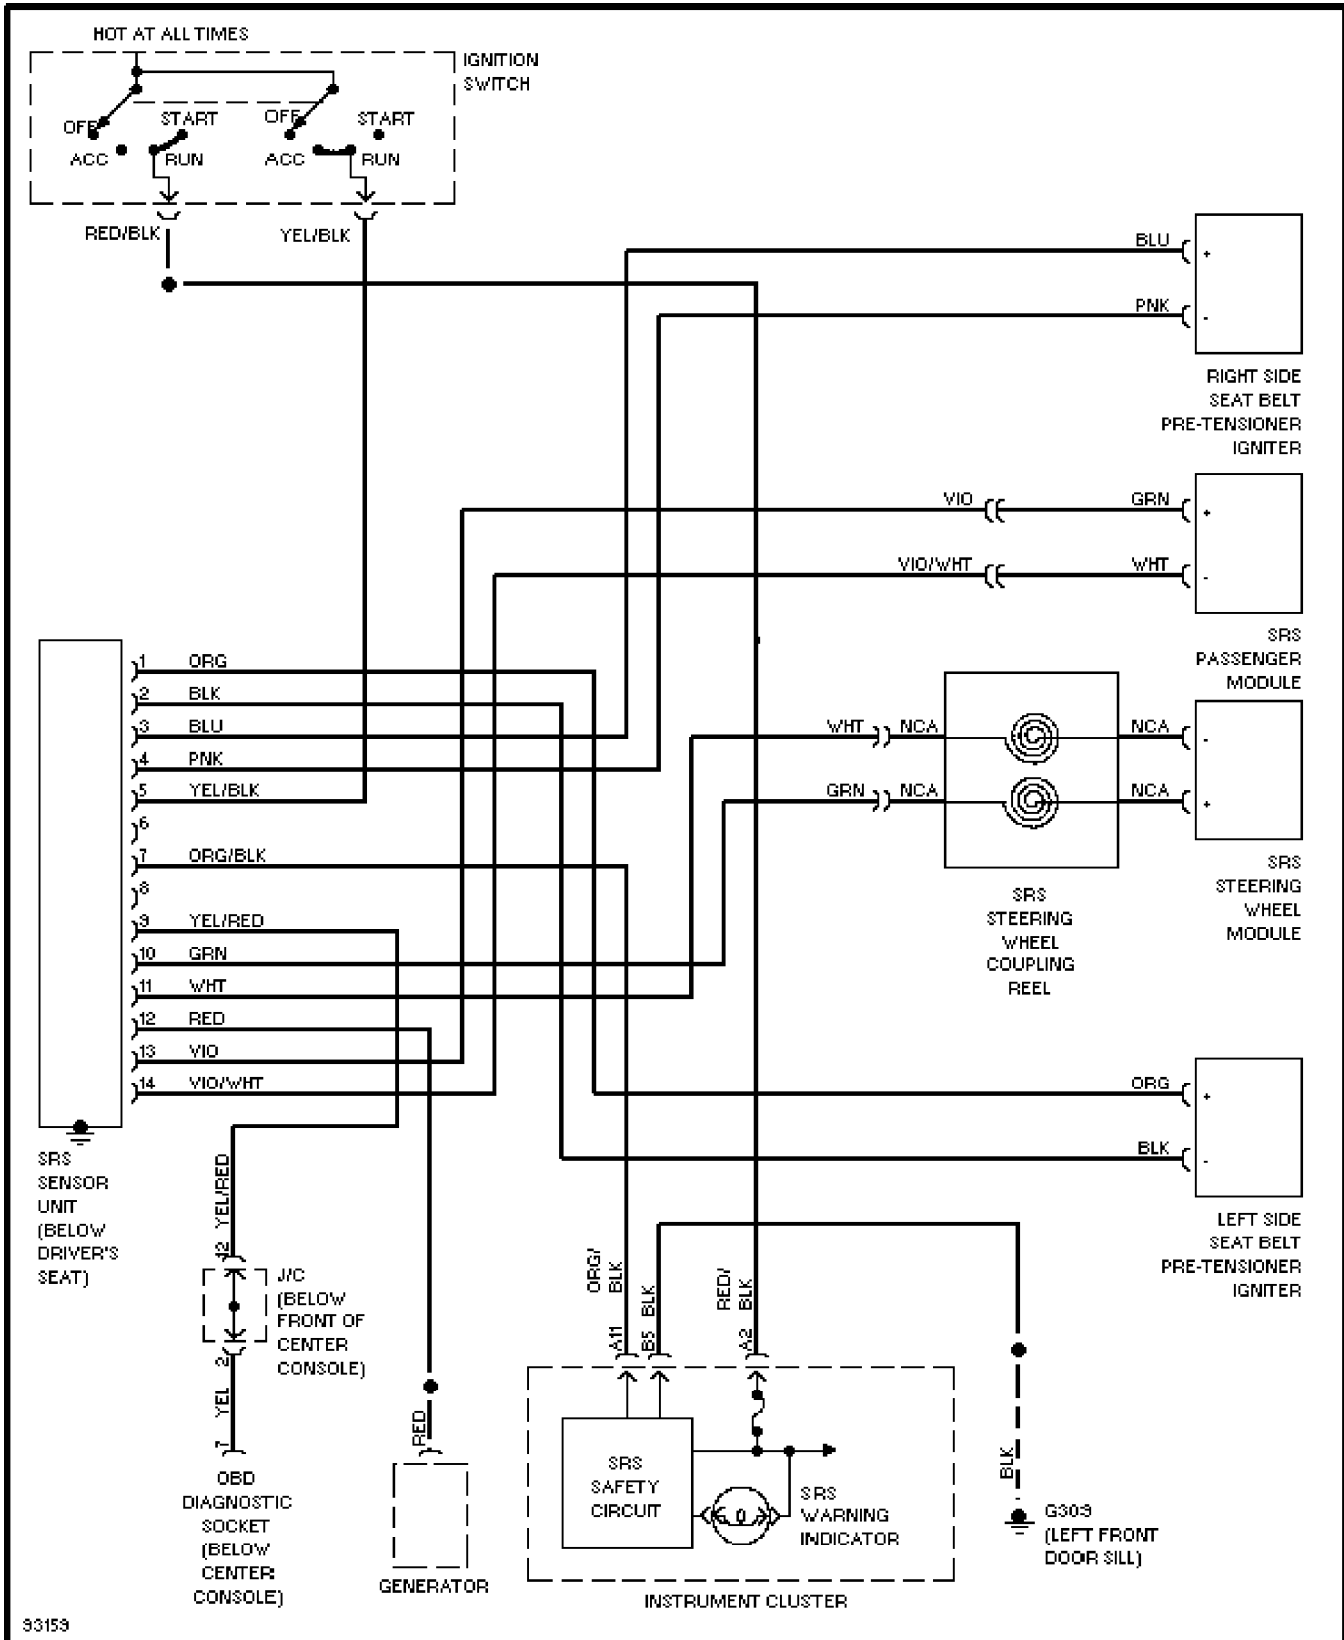

SYSTEM WIRING DIAGRAMS

Supplemental Restraint Circuit

1997 Volvo 960

For DIAKOM-AUTO <http://www.diakom.ru> Taganrog support@diakom.ru (8634)315187

Copyright © 1998 Mitchell Repair Information Company, LLC

Thursday, December 14, 2000 11:57AM