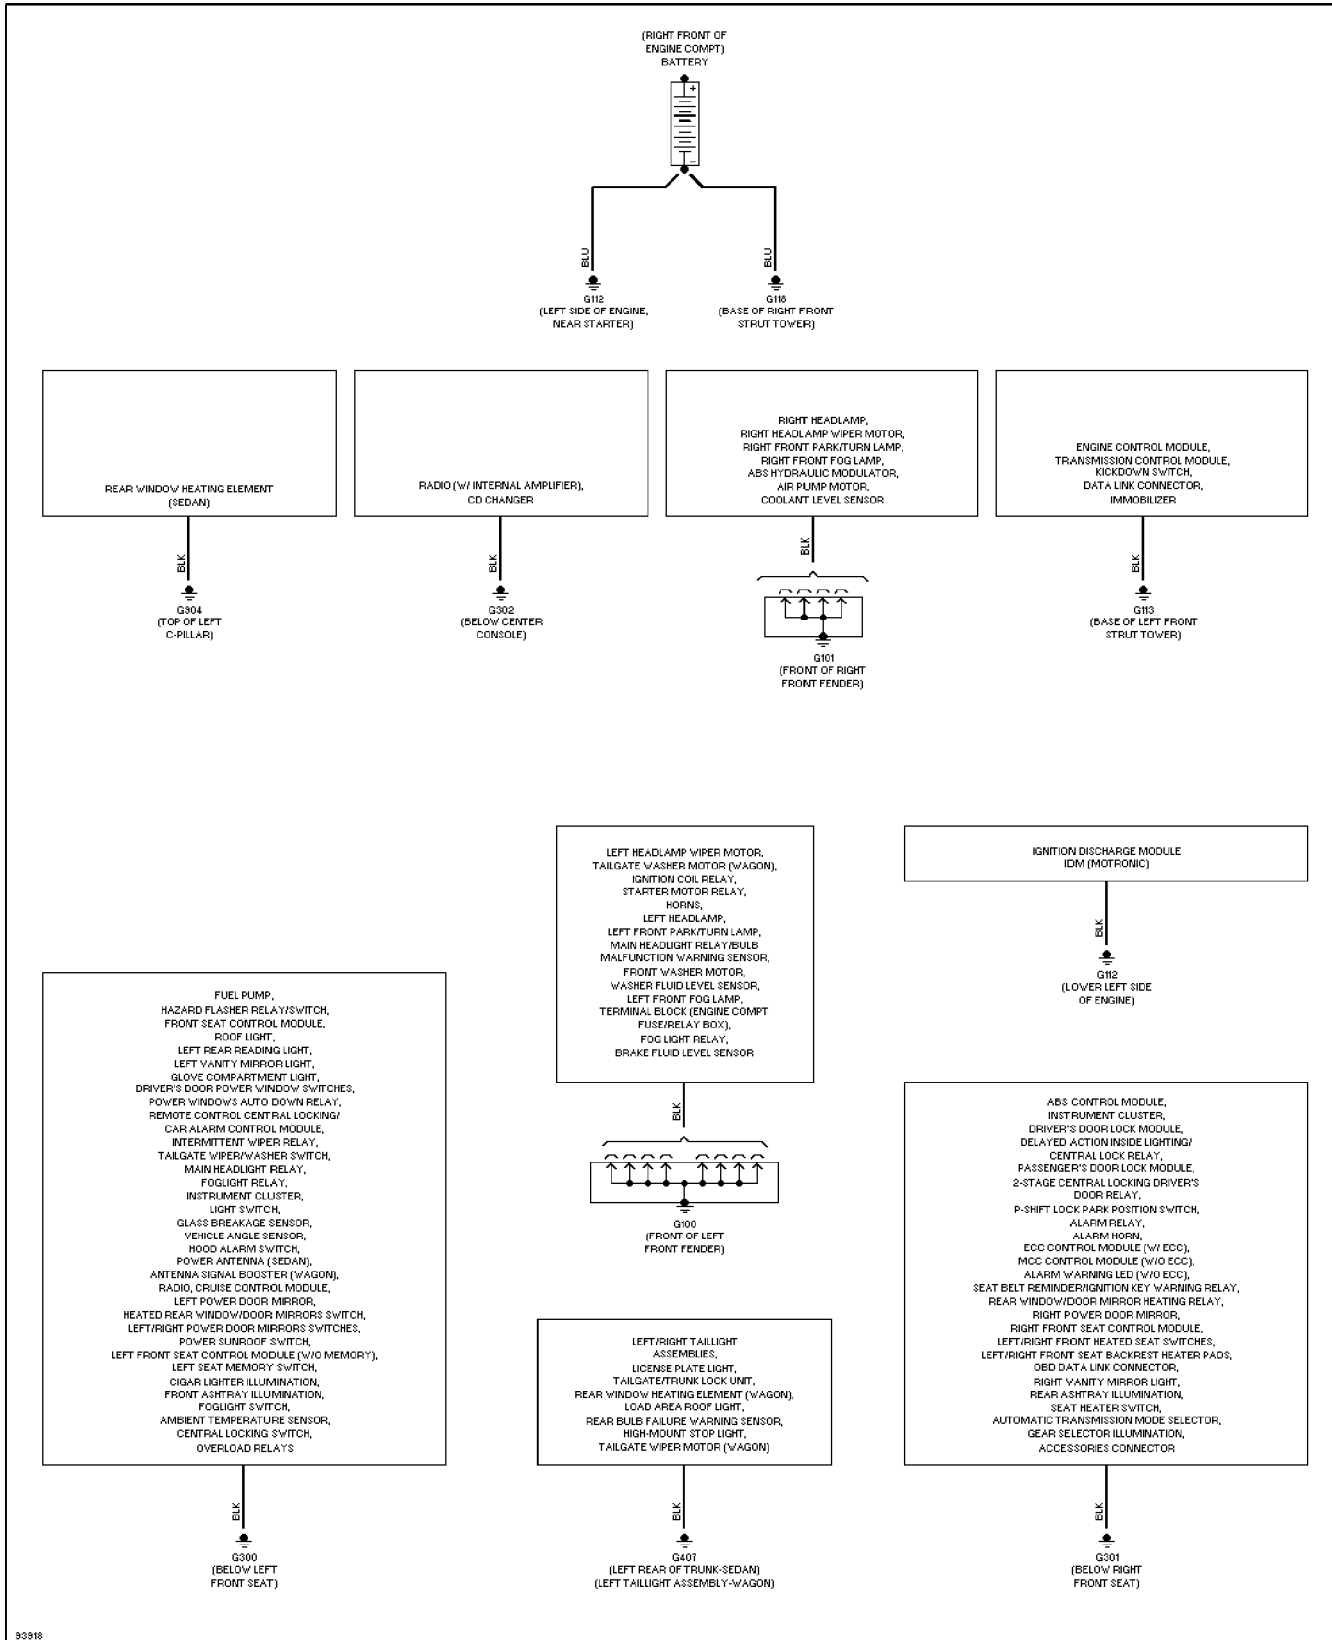

SYSTEM WIRING DIAGRAMS

Ground Distribution Circuit

1997 Volvo 960

For DIAKOM-AUTO <http://www.diakom.ru> Taganrog support@diakom.ru (8634)315187

Copyright © 1998 Mitchell Repair Information Company, LLC

Thursday, December 14, 2000 11:54AM