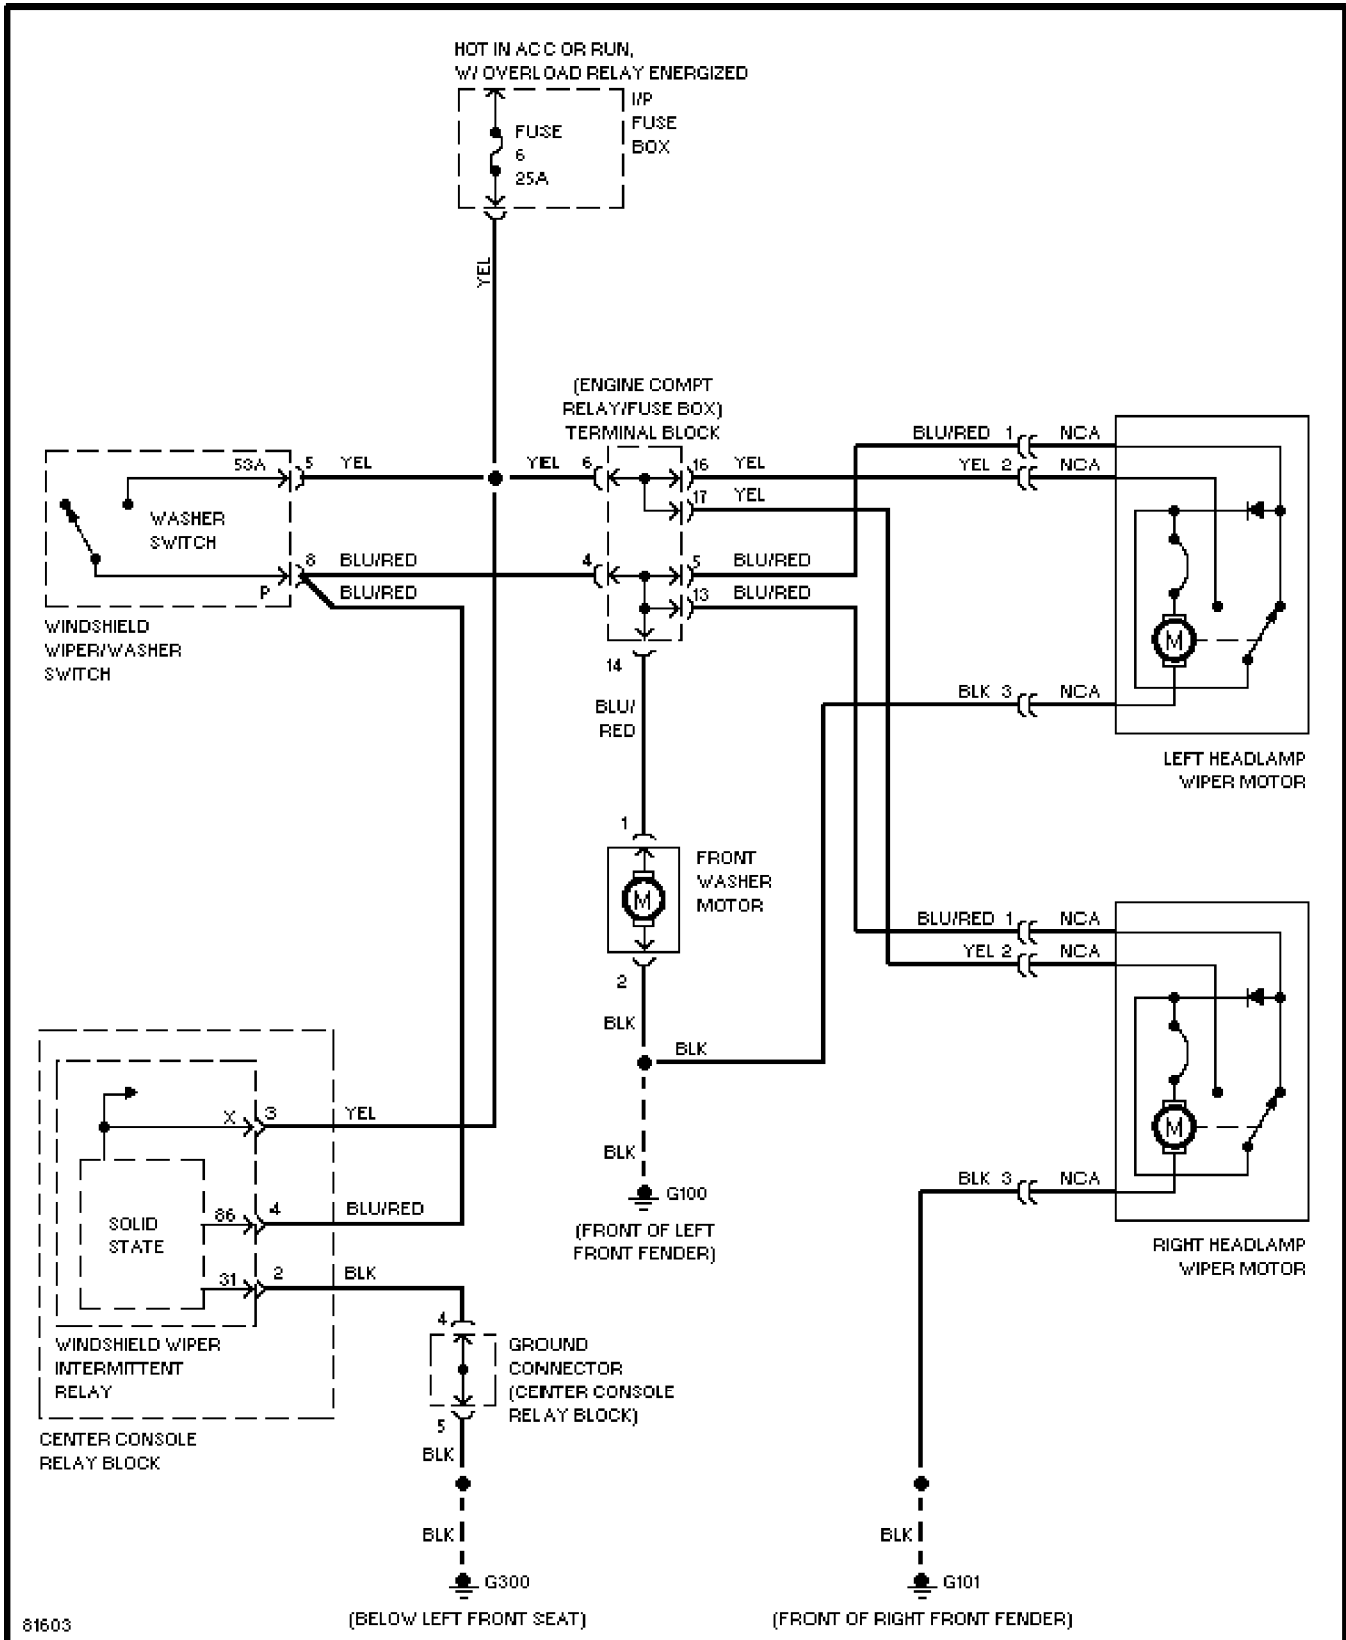

SYSTEM WIRING DIAGRAMS

Headlamp Wiper/Washer Circuit

1997 Volvo 960

For DIAKOM-AUTO <http://www.diakom.ru> Taganrog support@diakom.ru (8634)315187

Copyright © 1998 Mitchell Repair Information Company, LLC

Thursday, December 14, 2000 11:58AM