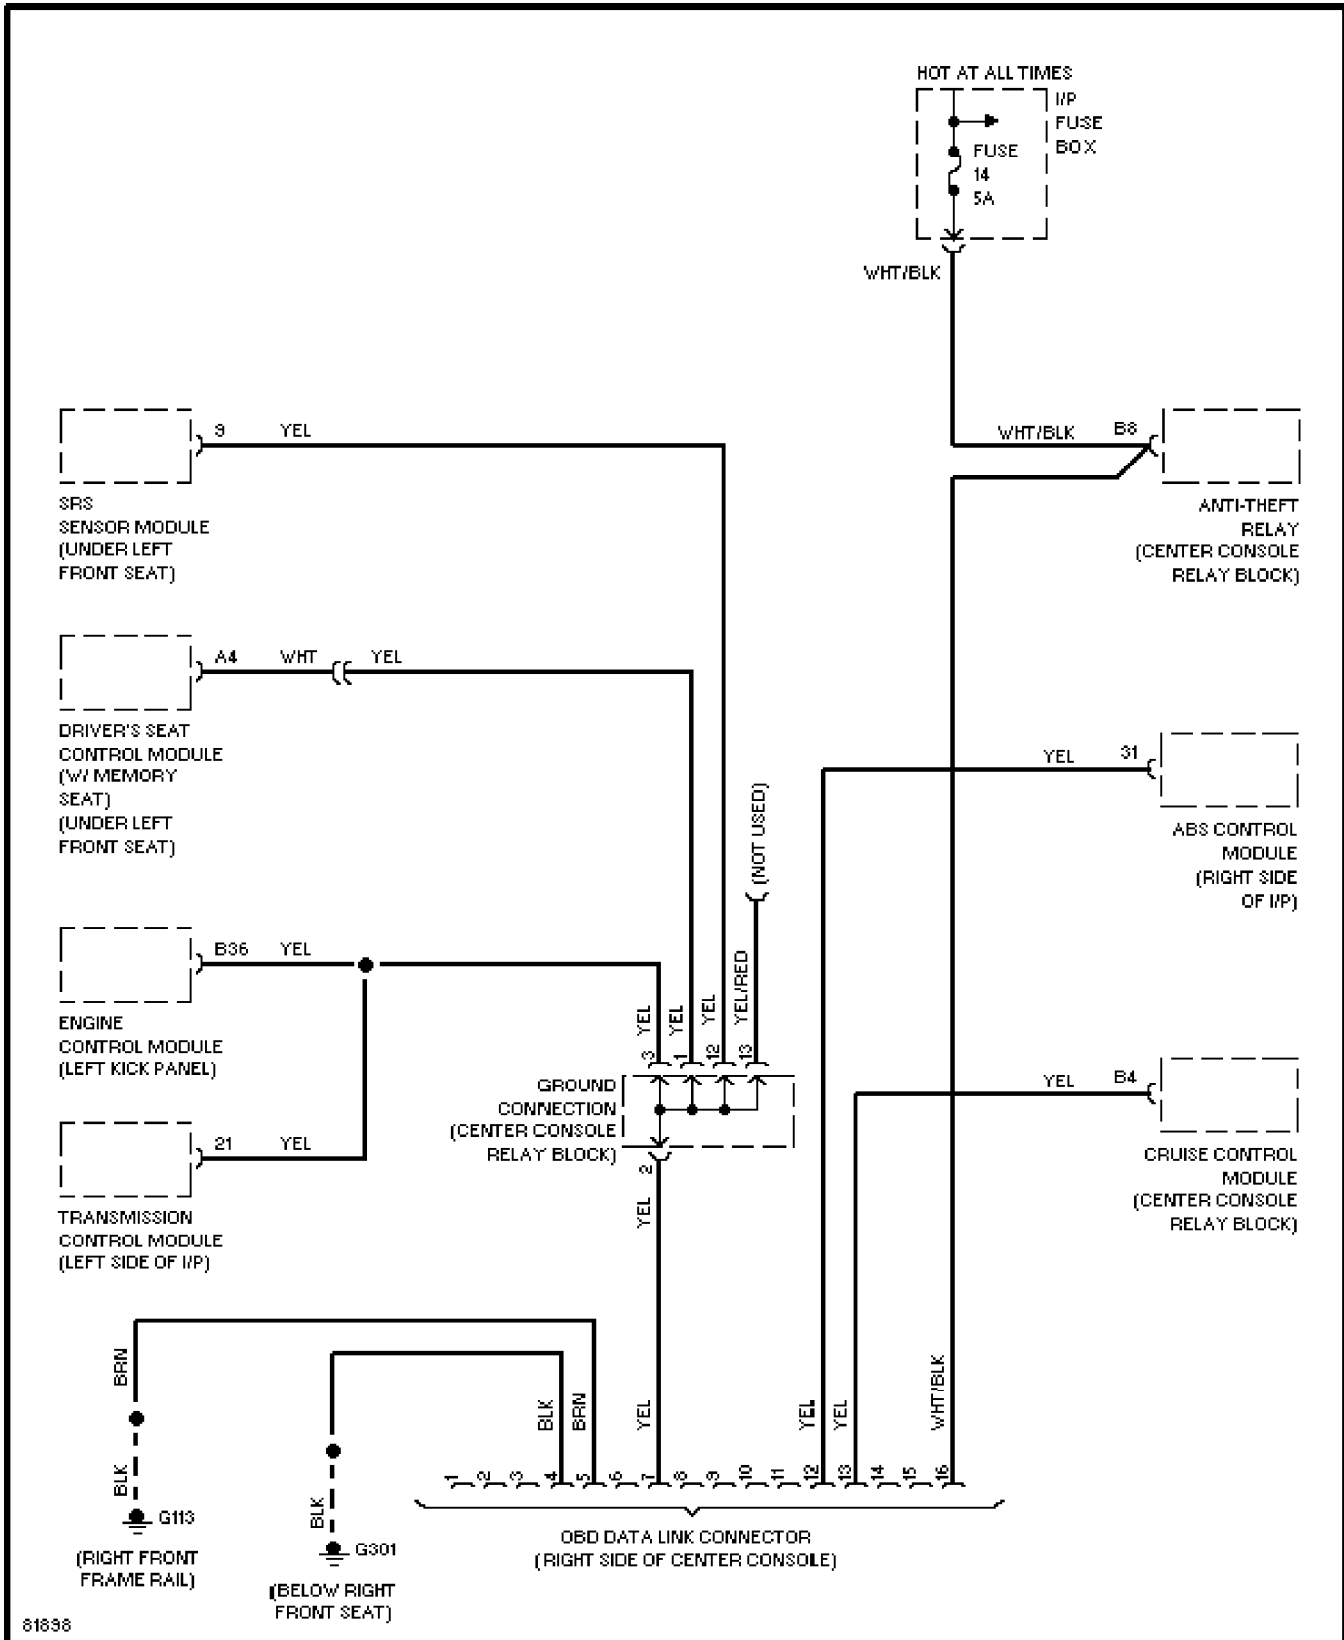

SYSTEM WIRING DIAGRAMS

Computer Data Lines

1997 Volvo 960

For DIAKOM-AUTO <http://www.diakom.ru> Taganrog support@diakom.ru (8634)315187

Copyright © 1998 Mitchell Repair Information Company, LLC

Thursday, December 14, 2000 11:52AM