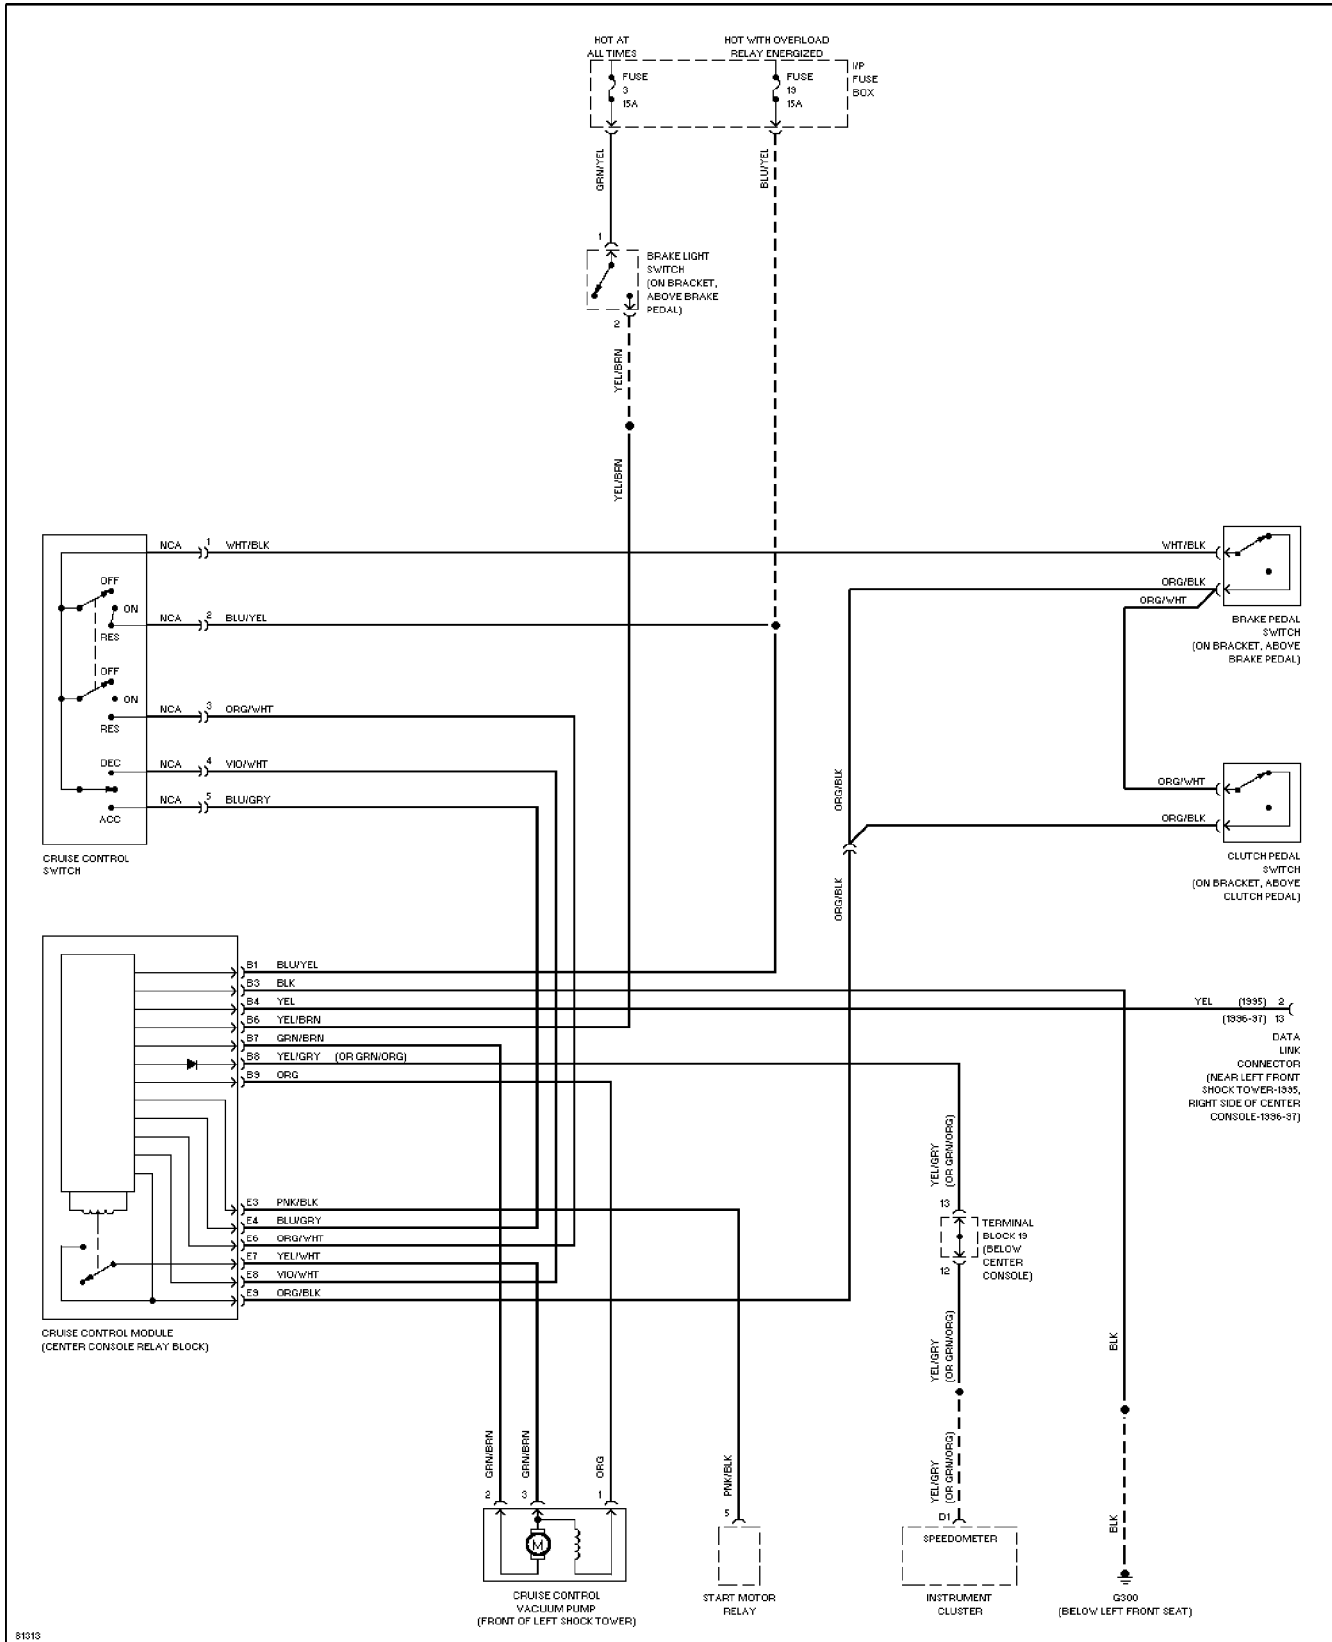

SYSTEM WIRING DIAGRAMS

Cruise Control Circuit

1997 Volvo 960

For DIAKOM-AUTO <http://www.diakom.ru> Taganrog support@diakom.ru (8634)315187

Copyright © 1998 Mitchell Repair Information Company, LLC

Thursday, December 14, 2000 11:53AM