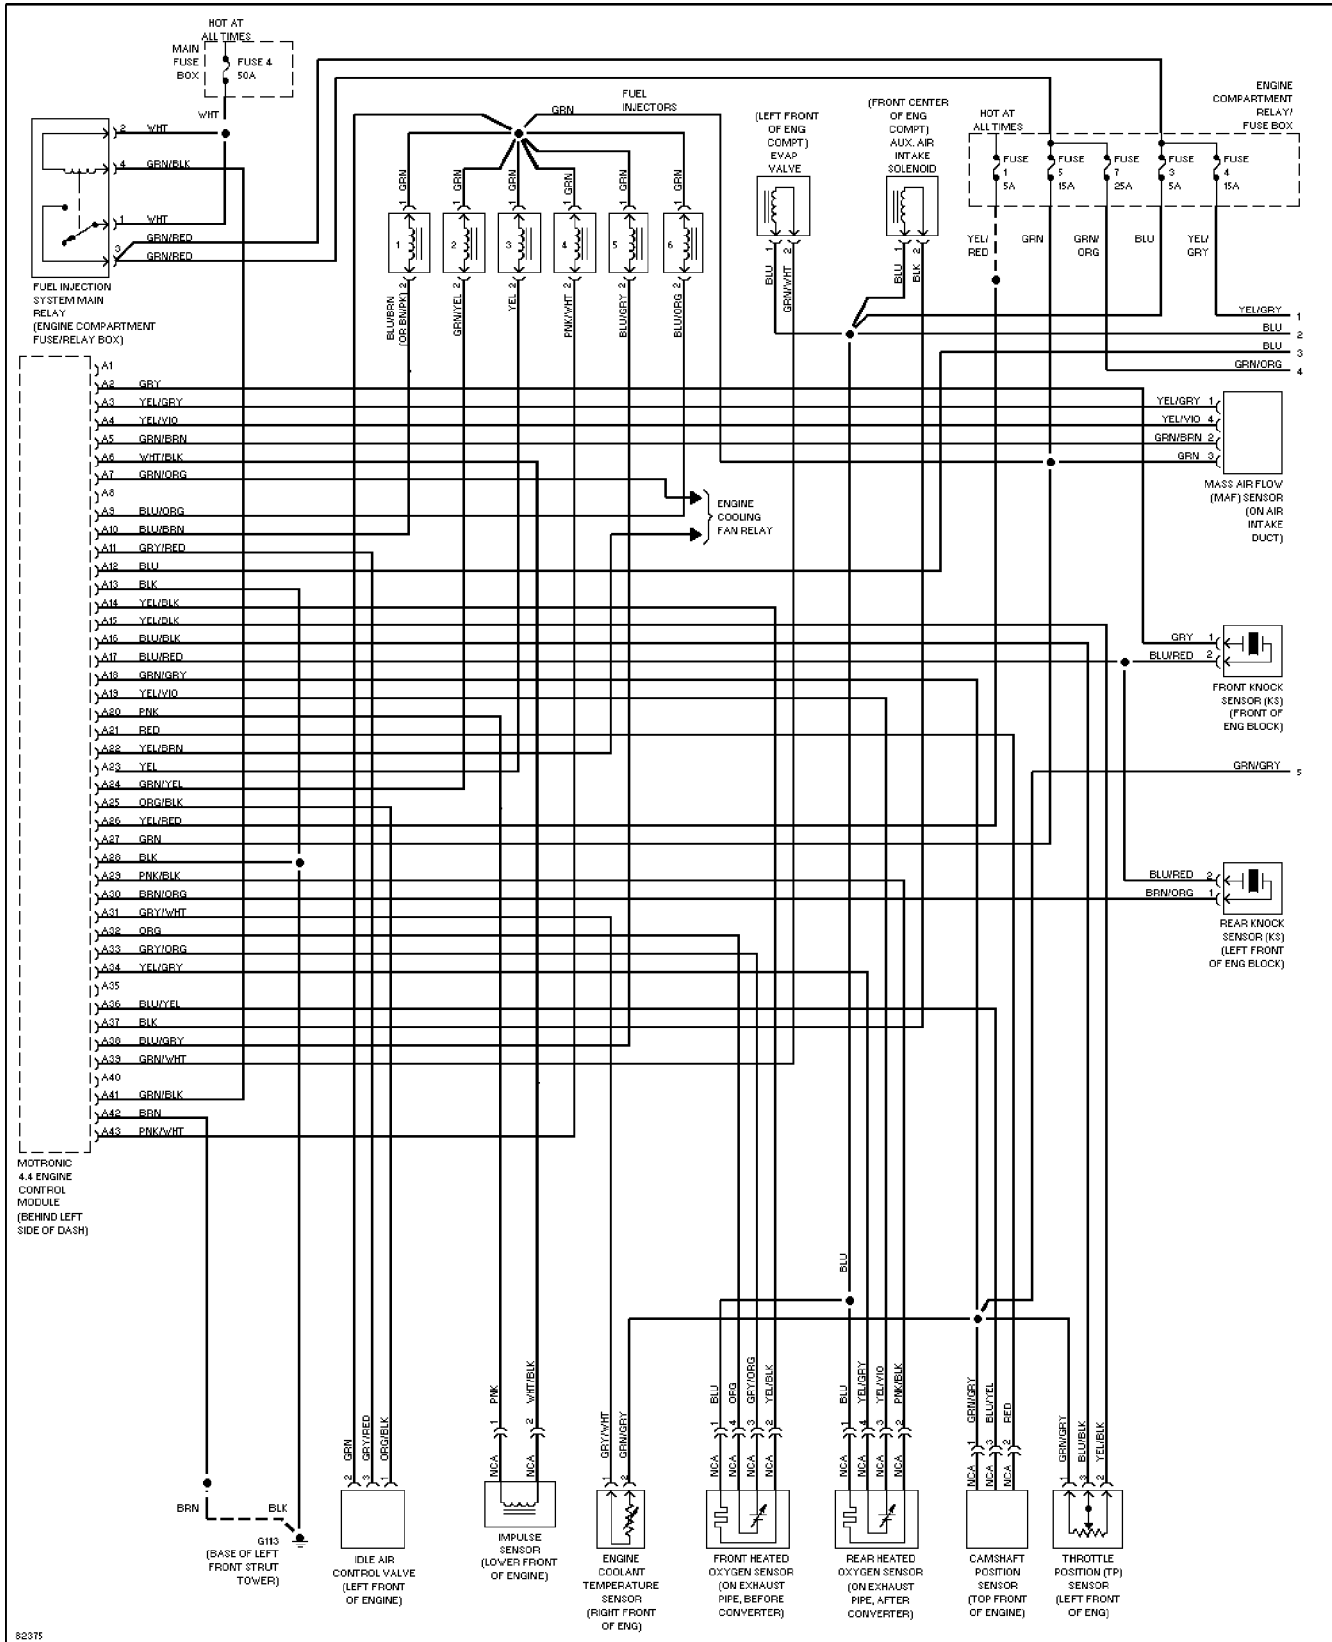

SYSTEM WIRING DIAGRAMS

2.9L, Engine Performance Circuits (1 of 2)

1997 Volvo 960

For DIAKOM-AUTO <http://www.diakom.ru> Taganrog support@diakom.ru (8634)315187

Copyright © 1998 Mitchell Repair Information Company, LLC

Thursday, December 14, 2000 11:53AM