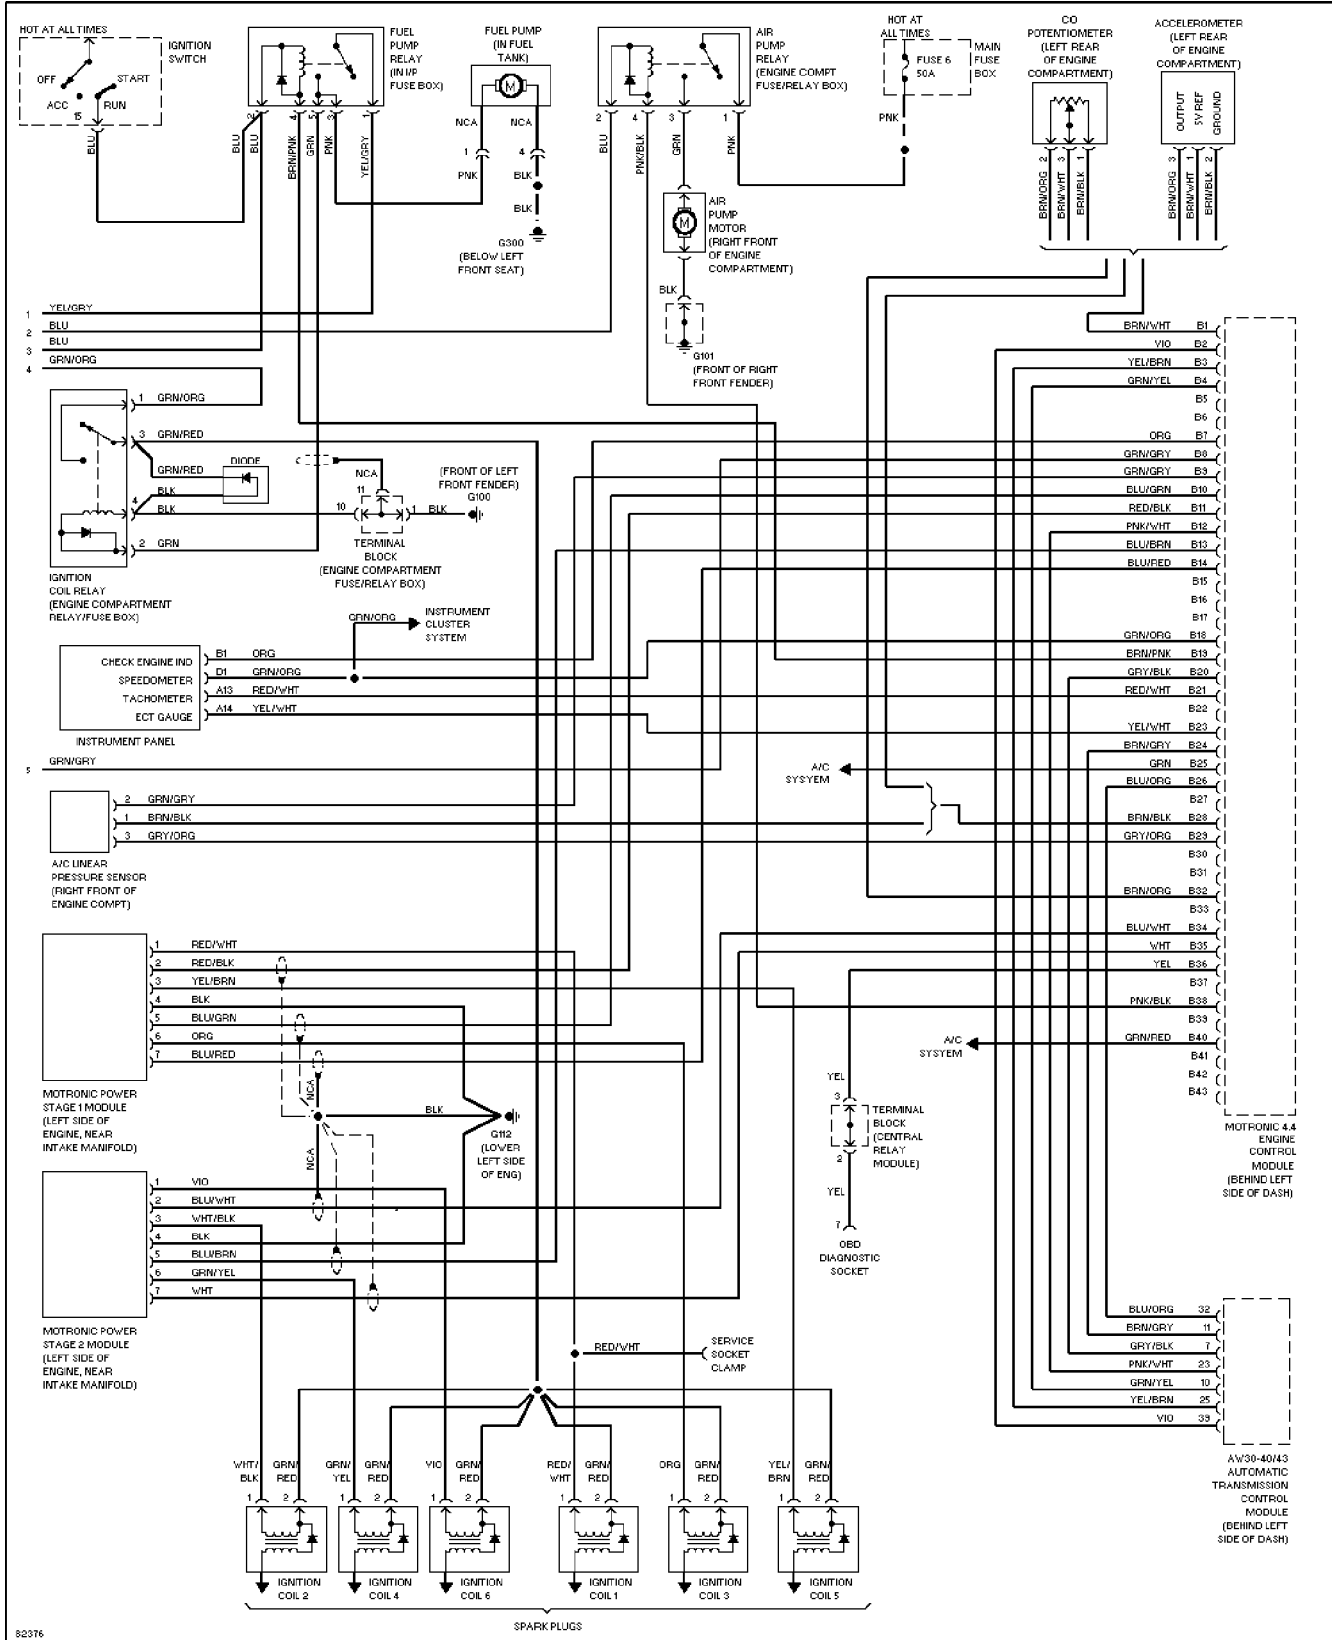

SYSTEM WIRING DIAGRAMS

2.9L, Engine Performance Circuits (2 of 2)

1997 Volvo 960

For DIAKOM-AUTO <http://www.diakom.ru> Taganrog support@diakom.ru (8634)315187

Copyright © 1998 Mitchell Repair Information Company, LLC

Thursday, December 14, 2000 11:53AM