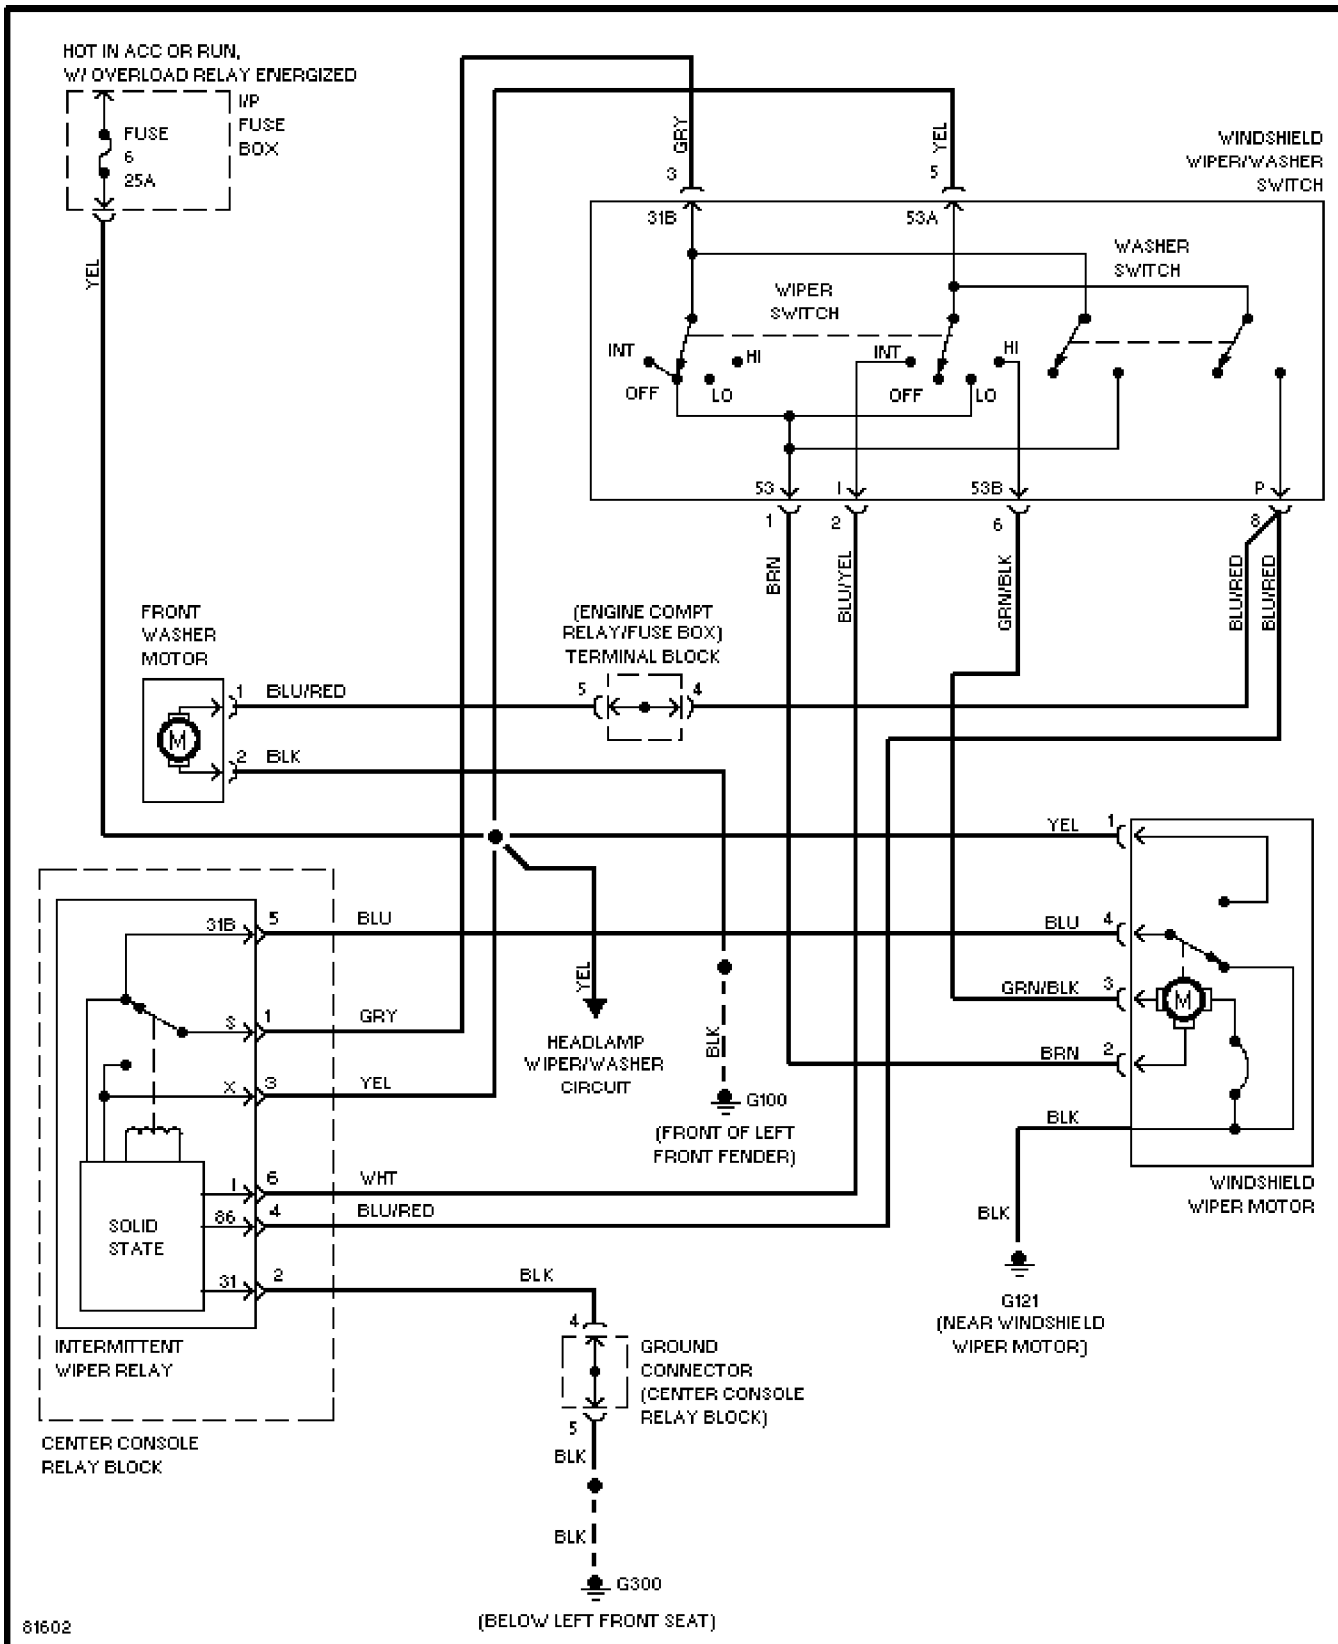

SYSTEM WIRING DIAGRAMS

Front Wiper/Washer Circuit

1997 Volvo 960

For DIAKOM-AUTO <http://www.diakom.ru> Taganrog support@diakom.ru (8634)315187

Copyright © 1998 Mitchell Repair Information Company, LLC

Thursday, December 14, 2000 11:58AM