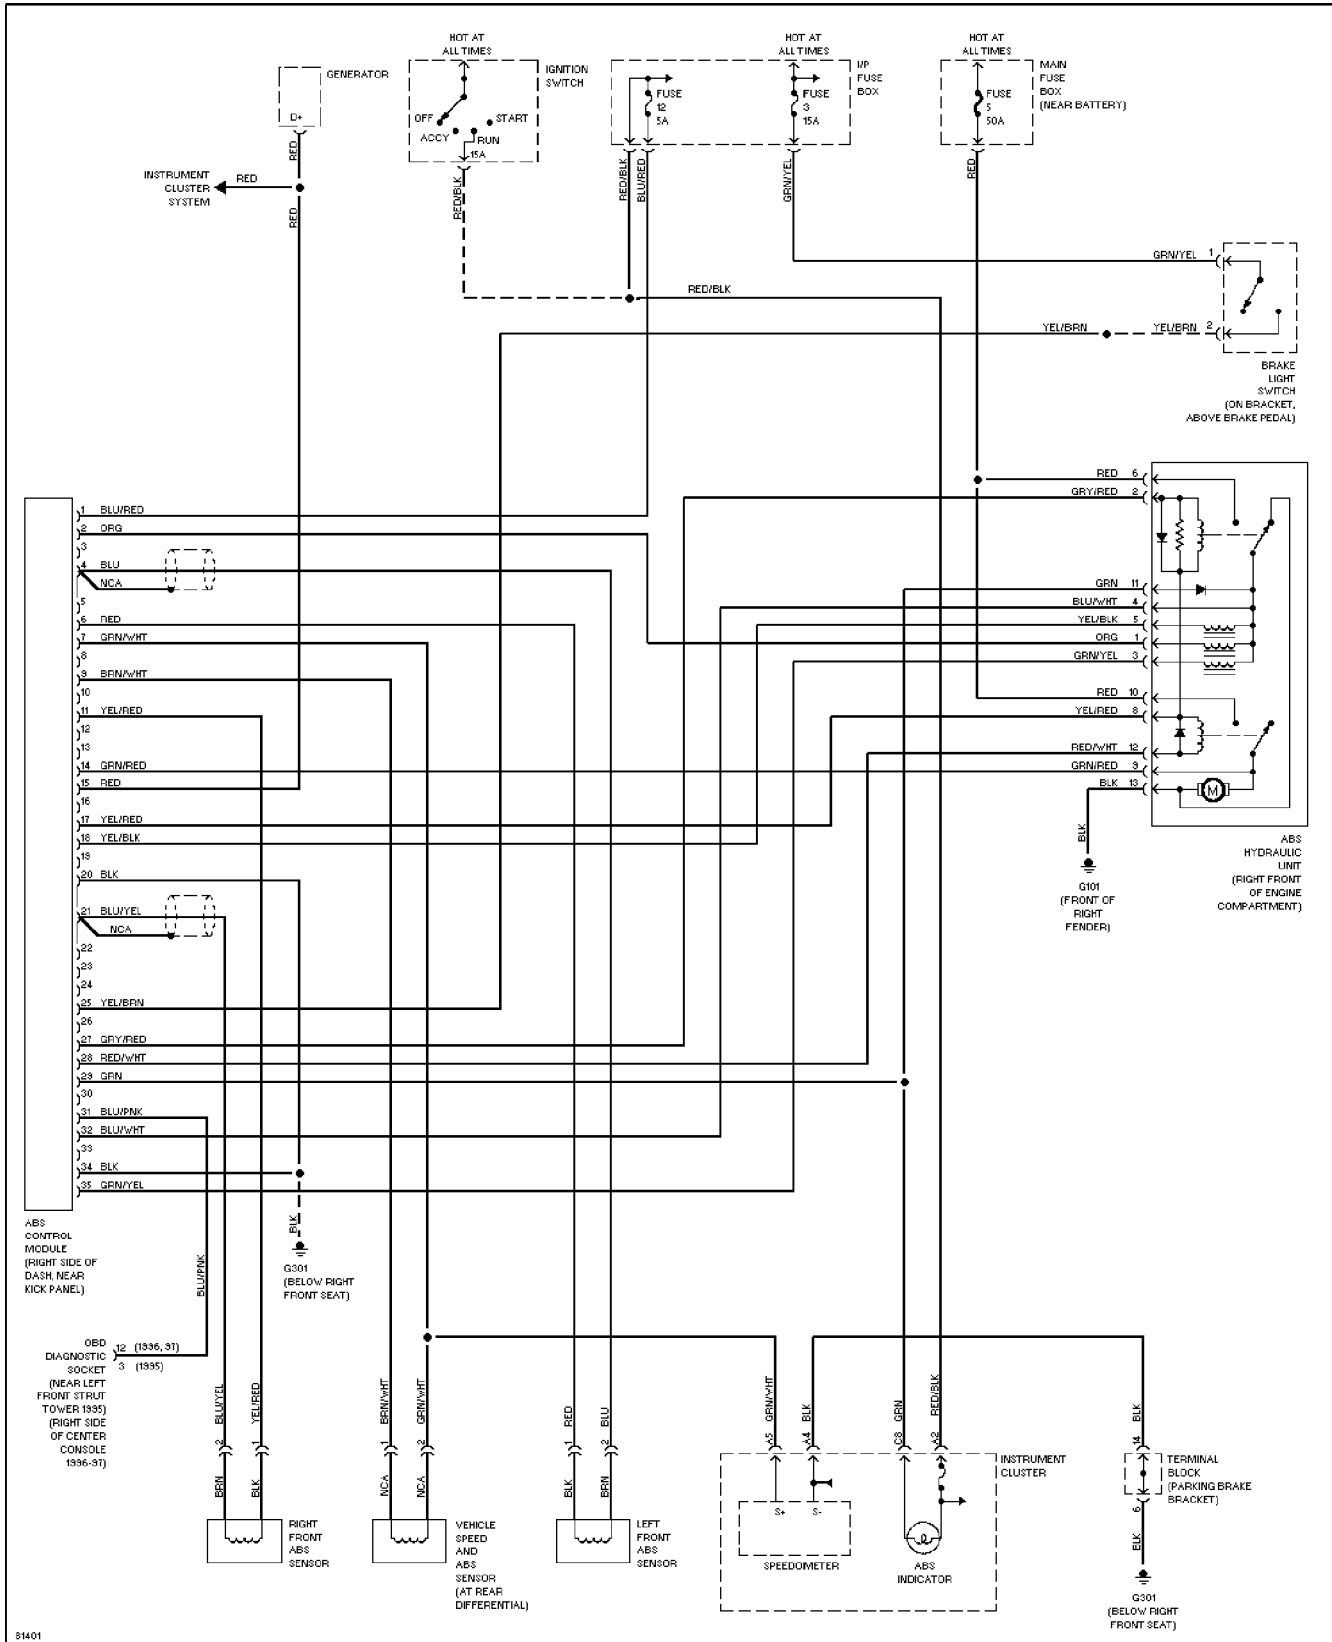

SYSTEM WIRING DIAGRAMS

Anti-lock Brake Circuits

1997 Volvo 960

For DIAKOM-AUTO <http://www.diakom.ru> Taganrog support@diakom.ru (8634)315187

Copyright © 1998 Mitchell Repair Information Company, LLC

Thursday, December 14, 2000 11:52AM