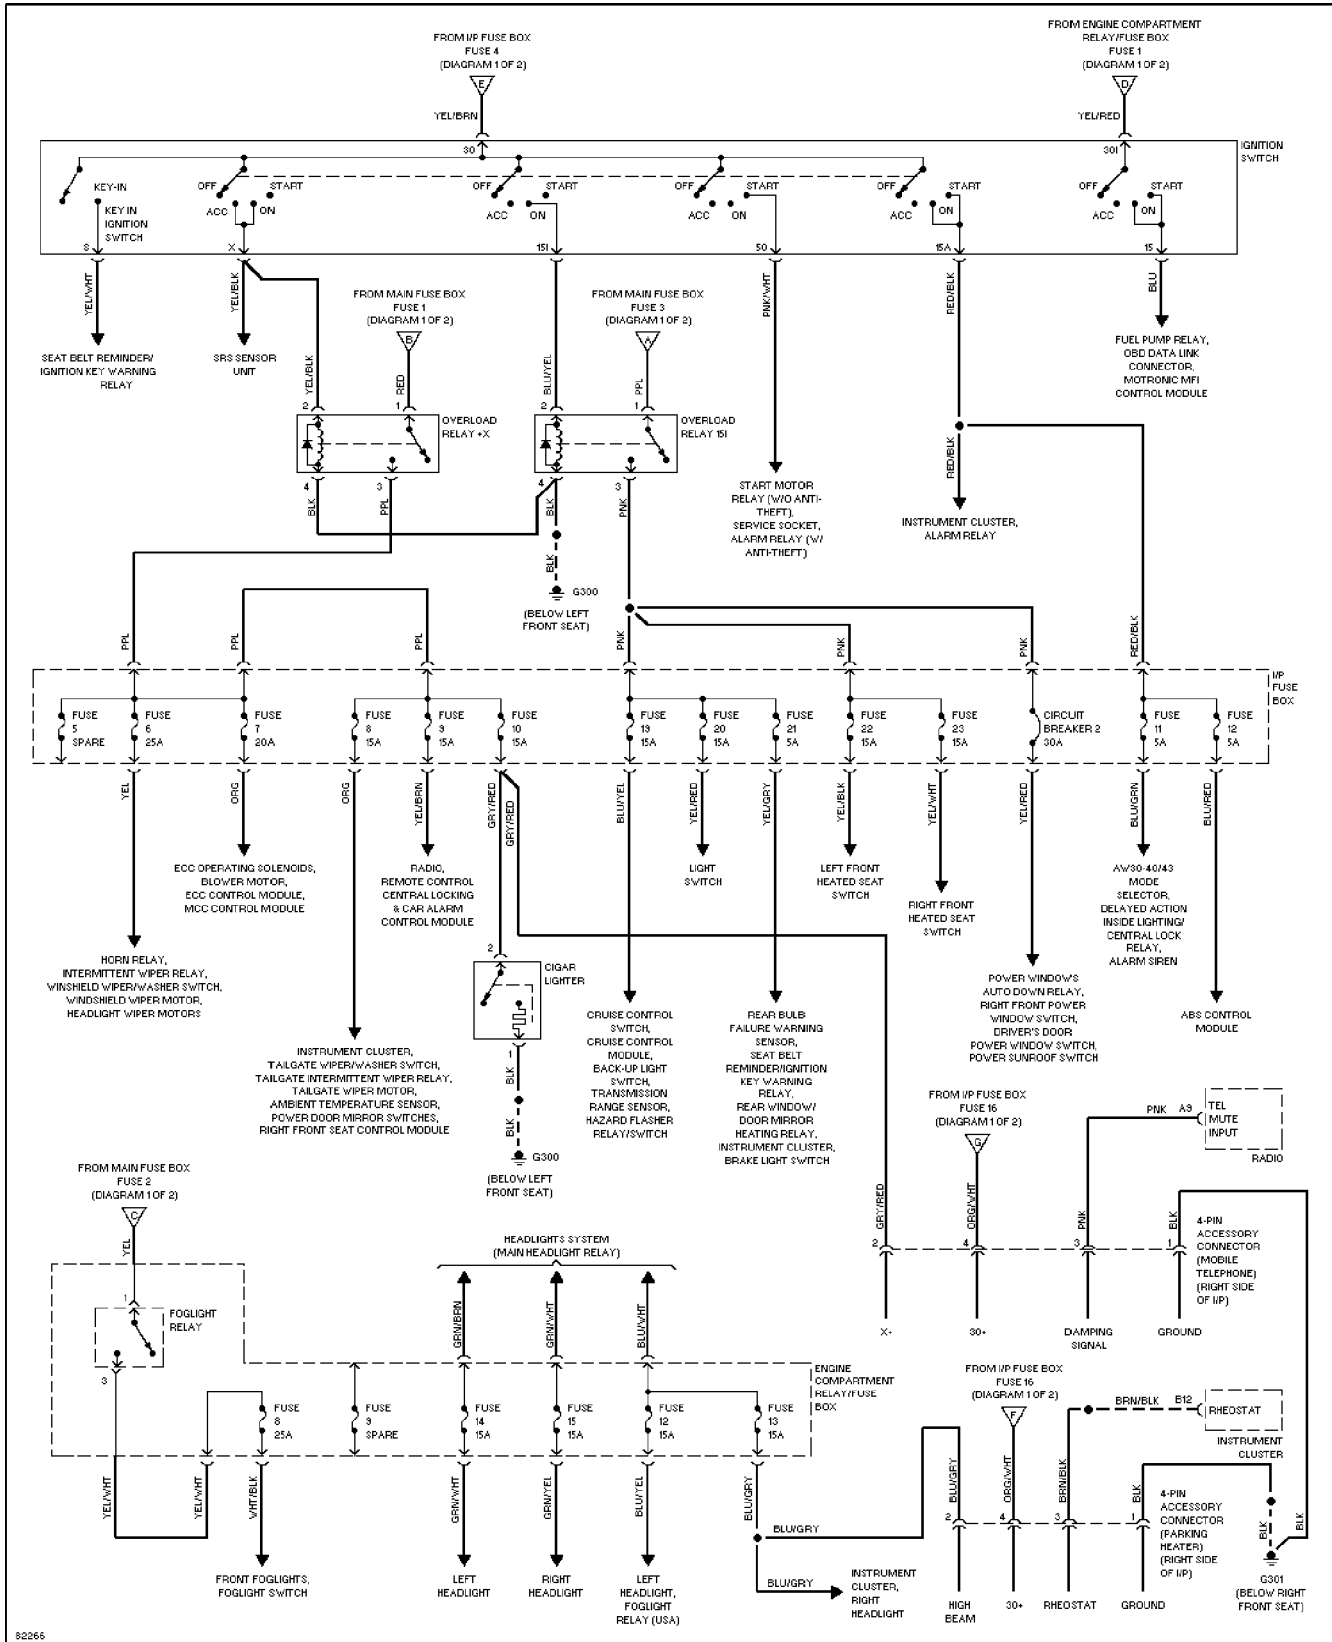

Thursday, December 14, 2000 11:55AM

SYSTEM WIRING DIAGRAMS

Power Distribution Circuit (2 of 2)

1997 Volvo 960

For DIAKOM-AUTO <http://www.diakom.ru> Taganrog support@diakom.ru (8634)315187

Copyright © 1998 Mitchell Repair Information Company, LLC

Thursday, December 14, 2000 11:55AM

SYSTEM WIRING DIAGRAMS

Power Mirror Circuit

1997 Volvo 960

For DIAKOM-AUTO <http://www.diakom.ru> Taganrog support@diakom.ru (8634)315187

Copyright © 1998 Mitchell Repair Information Company, LLC