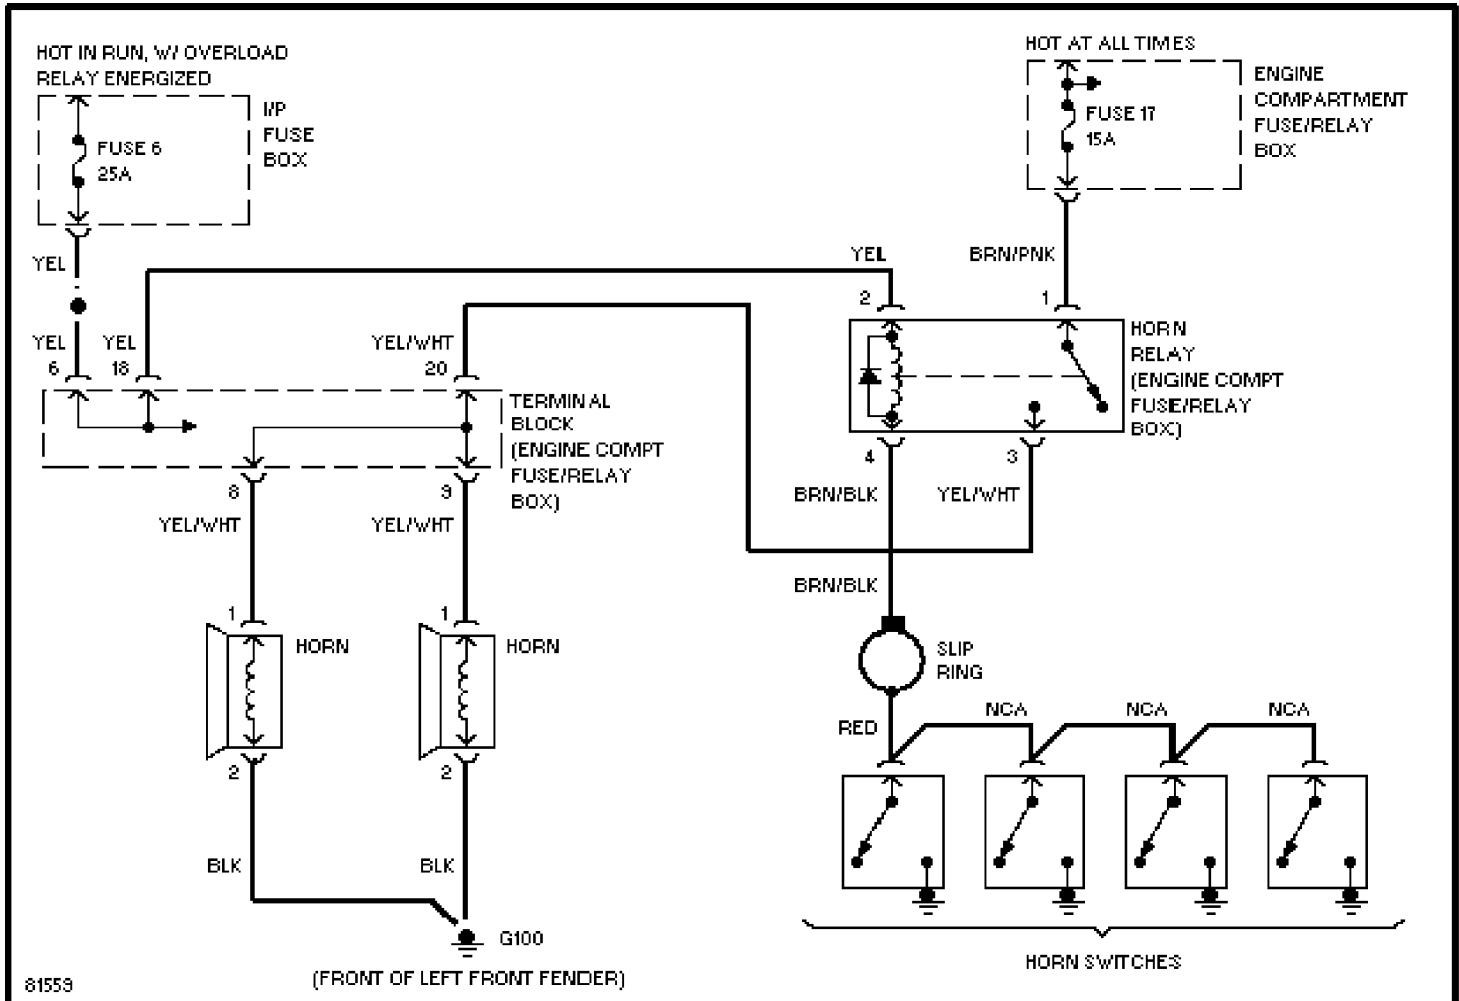

SYSTEM WIRING DIAGRAMS

Horn Circuit

1997 Volvo 960

For DIAKOM-AUTO <http://www.diakom.ru> Taganrog support@diakom.ru (8634)315187

Copyright © 1998 Mitchell Repair Information Company, LLC

Thursday, December 14, 2000 11:54AM