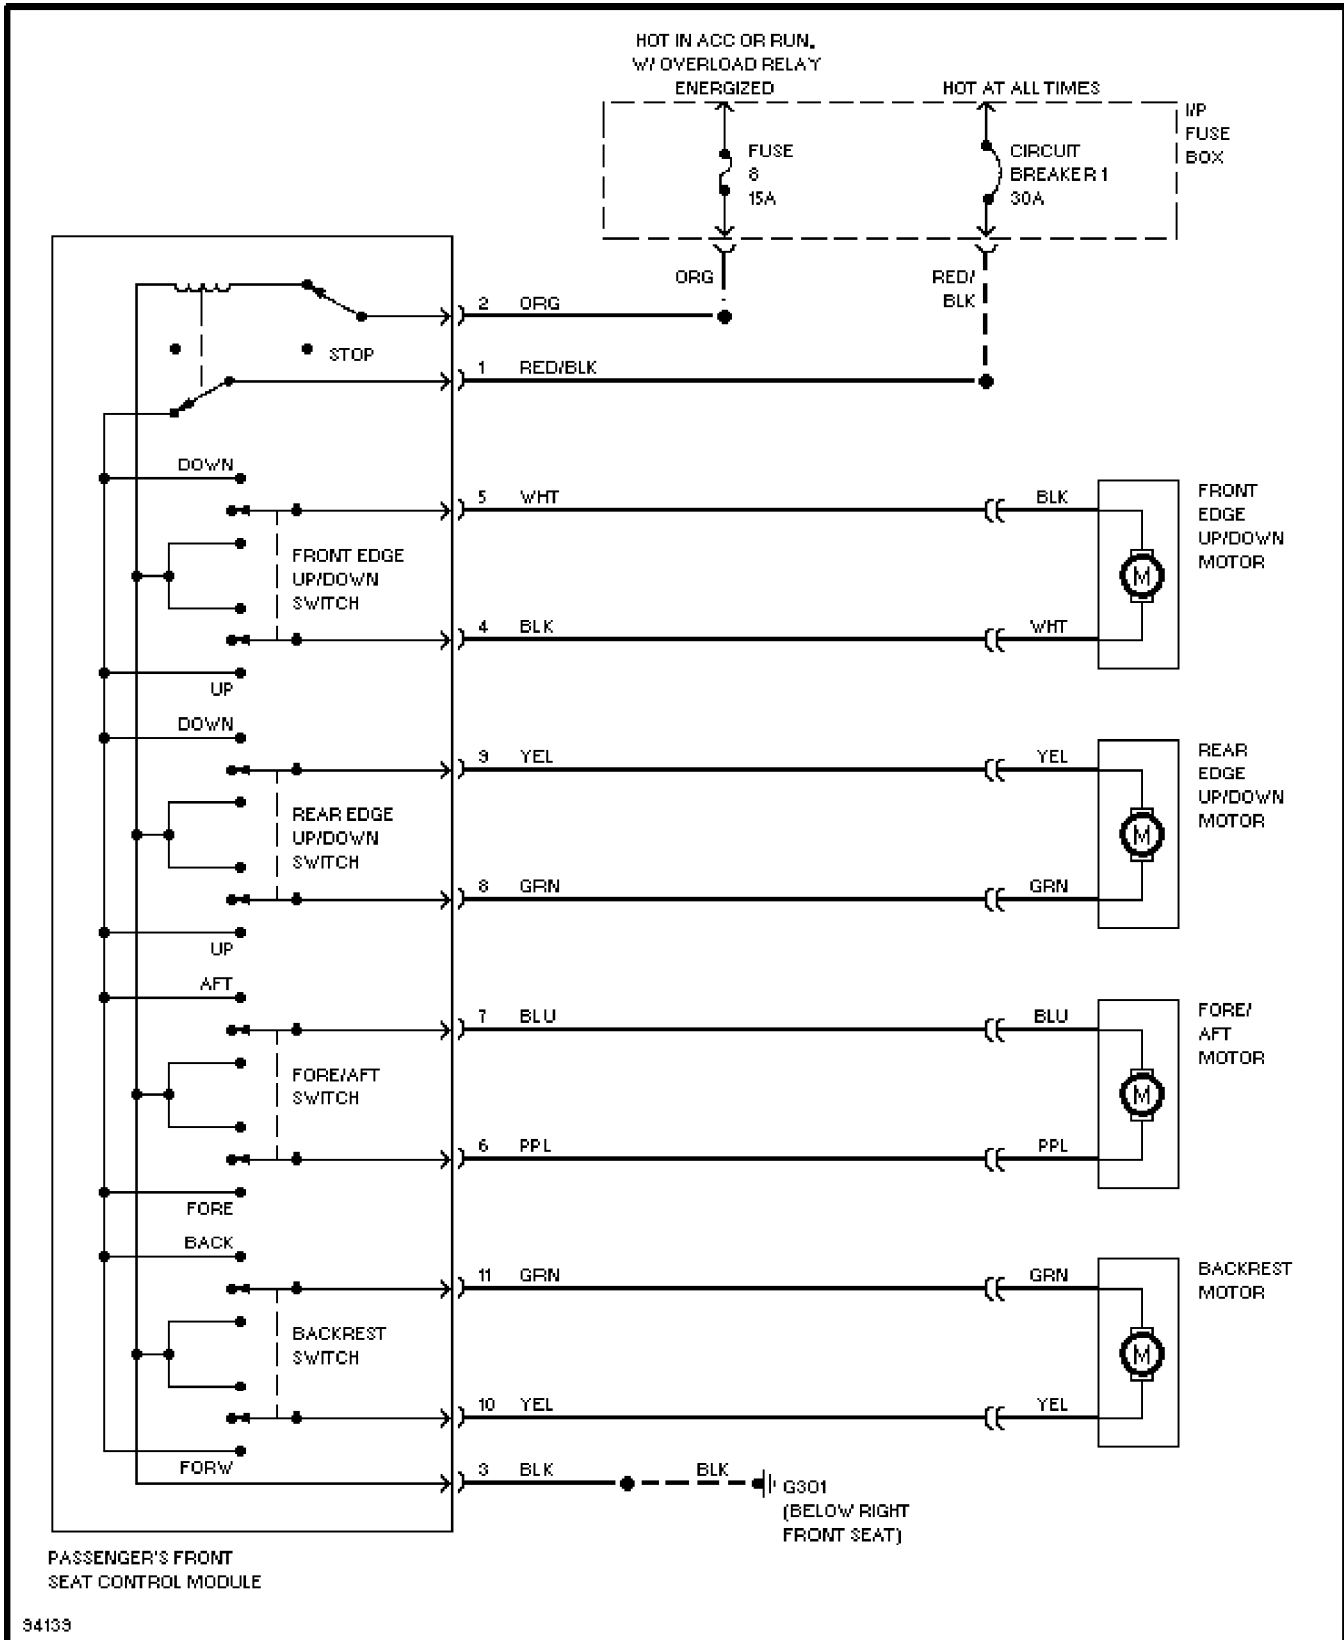

SYSTEM WIRING DIAGRAMS

Passenger's Power Seat Circuit

1997 Volvo 960

For DIAKOM-AUTO <http://www.diakom.ru> Taganrog support@diakom.ru (8634)315187

Copyright © 1998 Mitchell Repair Information Company, LLC

Thursday, December 14, 2000 11:56AM