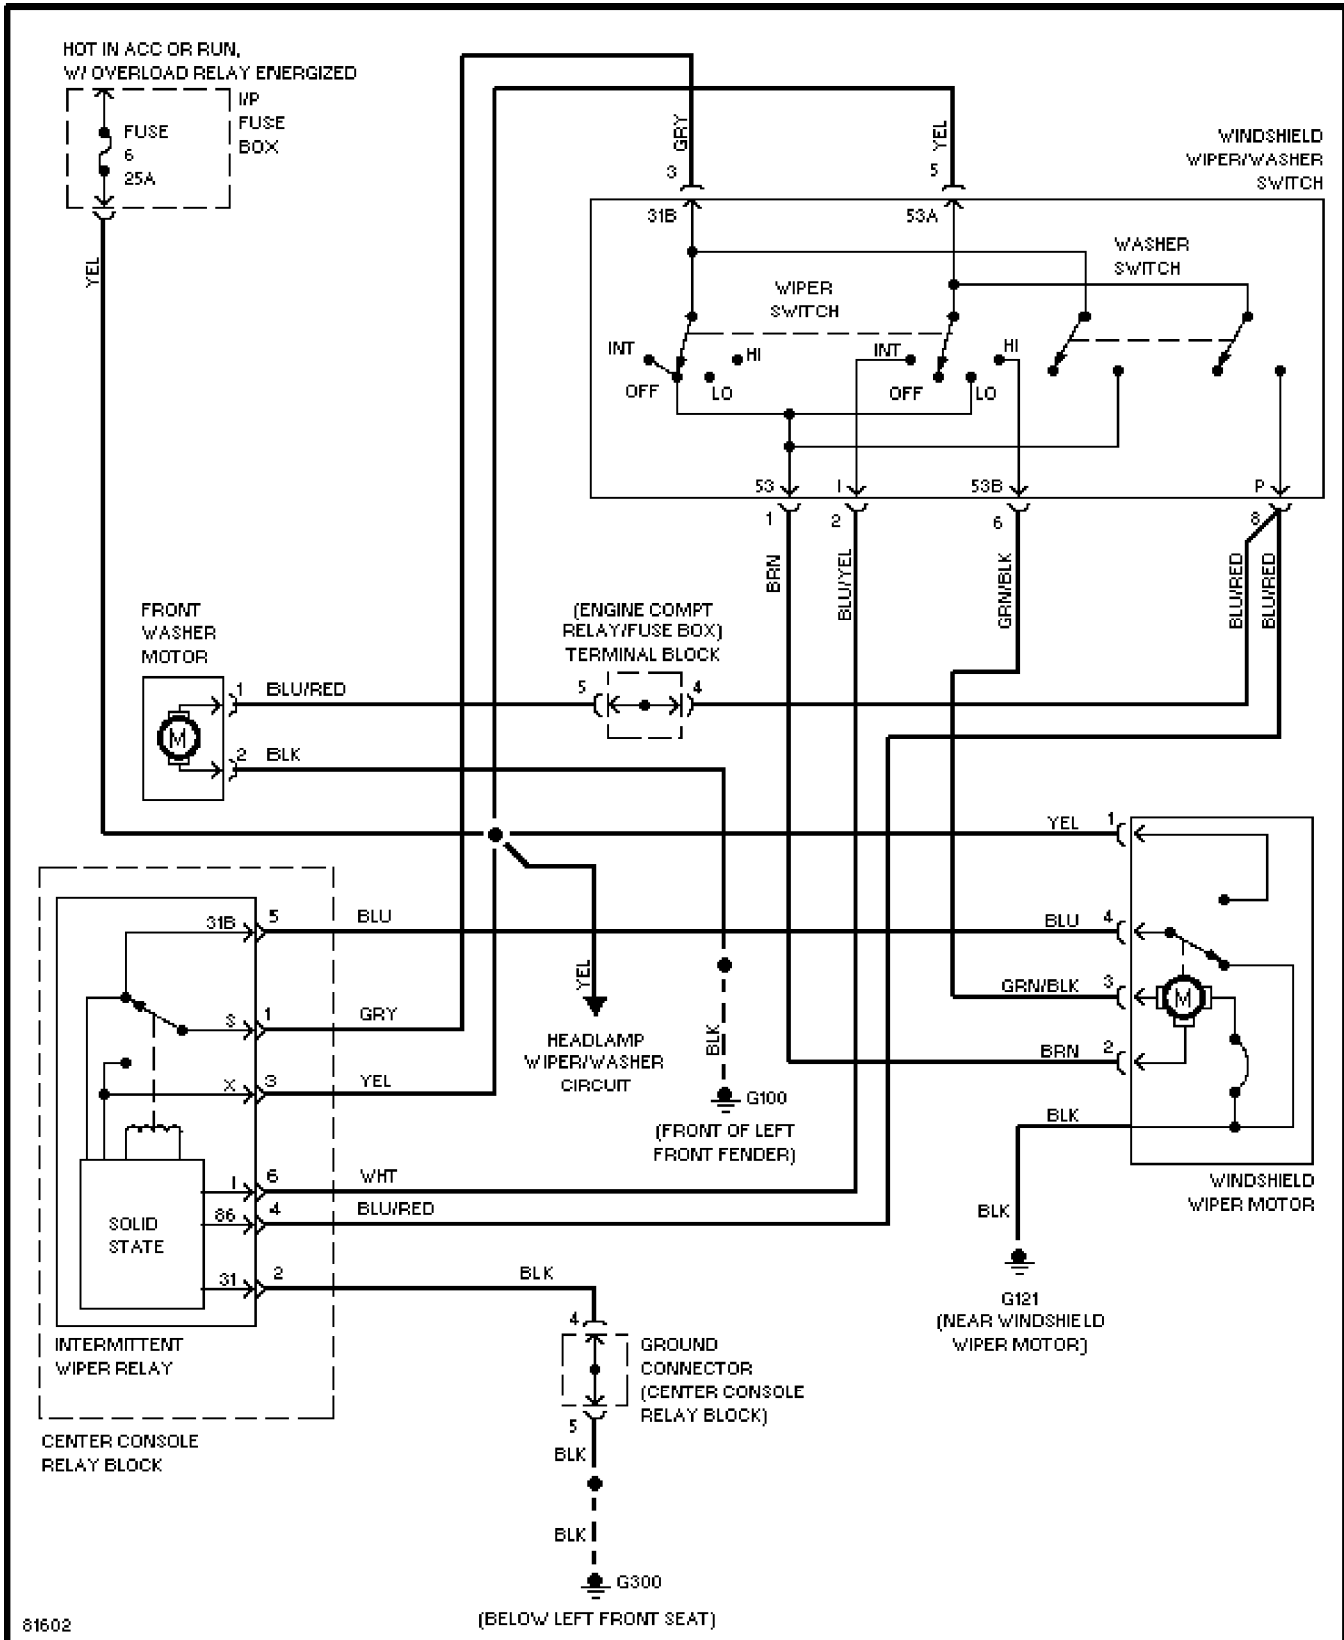

SYSTEM WIRING DIAGRAMS

Front Wiper/Washer Circuit

1997 Volvo 960

For DIAKOM-AUTO <http://www.diakom.ru> Taganrog support@diakom.ru (8634)315187

Copyright © 1998 Mitchell Repair Information Company, LLC

Thursday, December 14, 2000 11:58AM