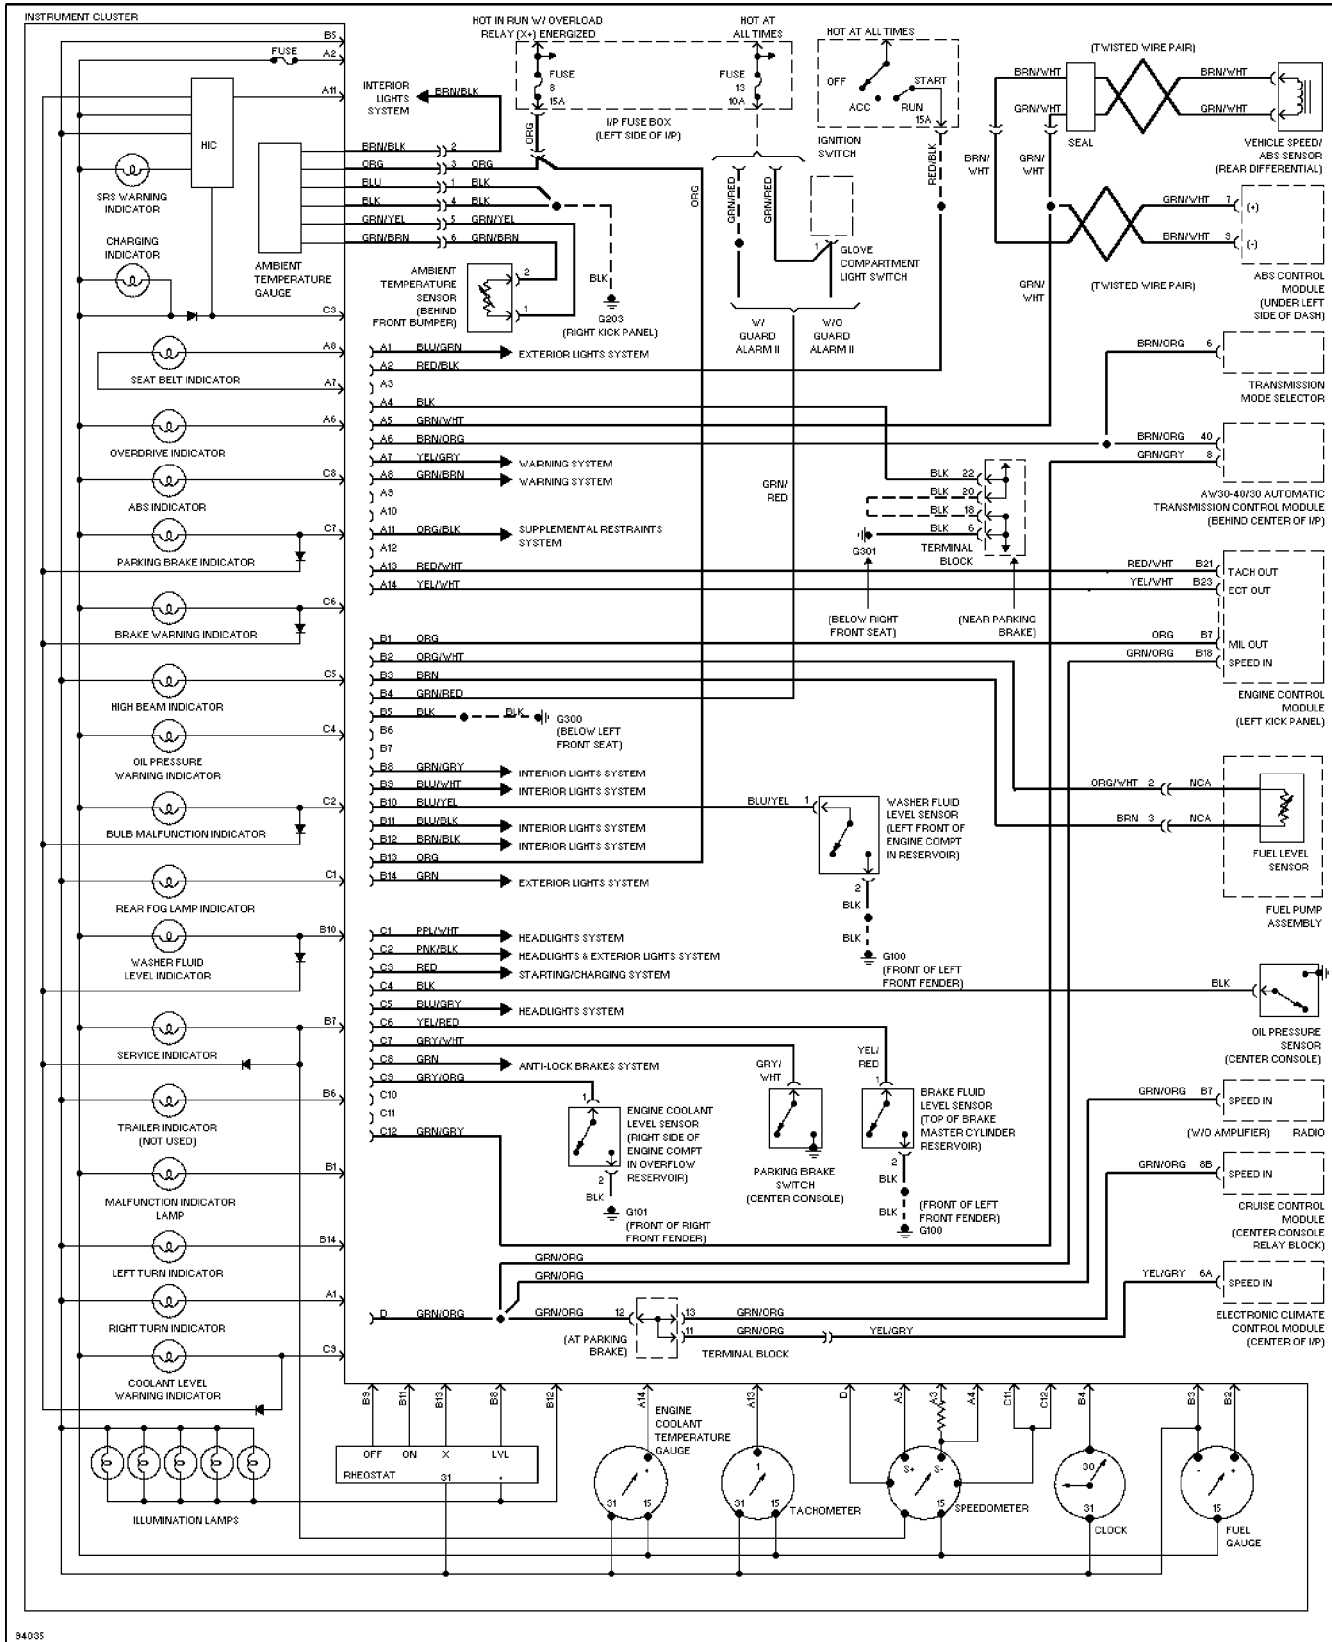

SYSTEM WIRING DIAGRAMS

Instrument Cluster Circuit

1997 Volvo 960

For DIAKOM-AUTO <http://www.diakom.ru> Taganrog support@diakom.ru (8634)315187

Copyright © 1998 Mitchell Repair Information Company, LLC

Thursday, December 14, 2000 11:55AM