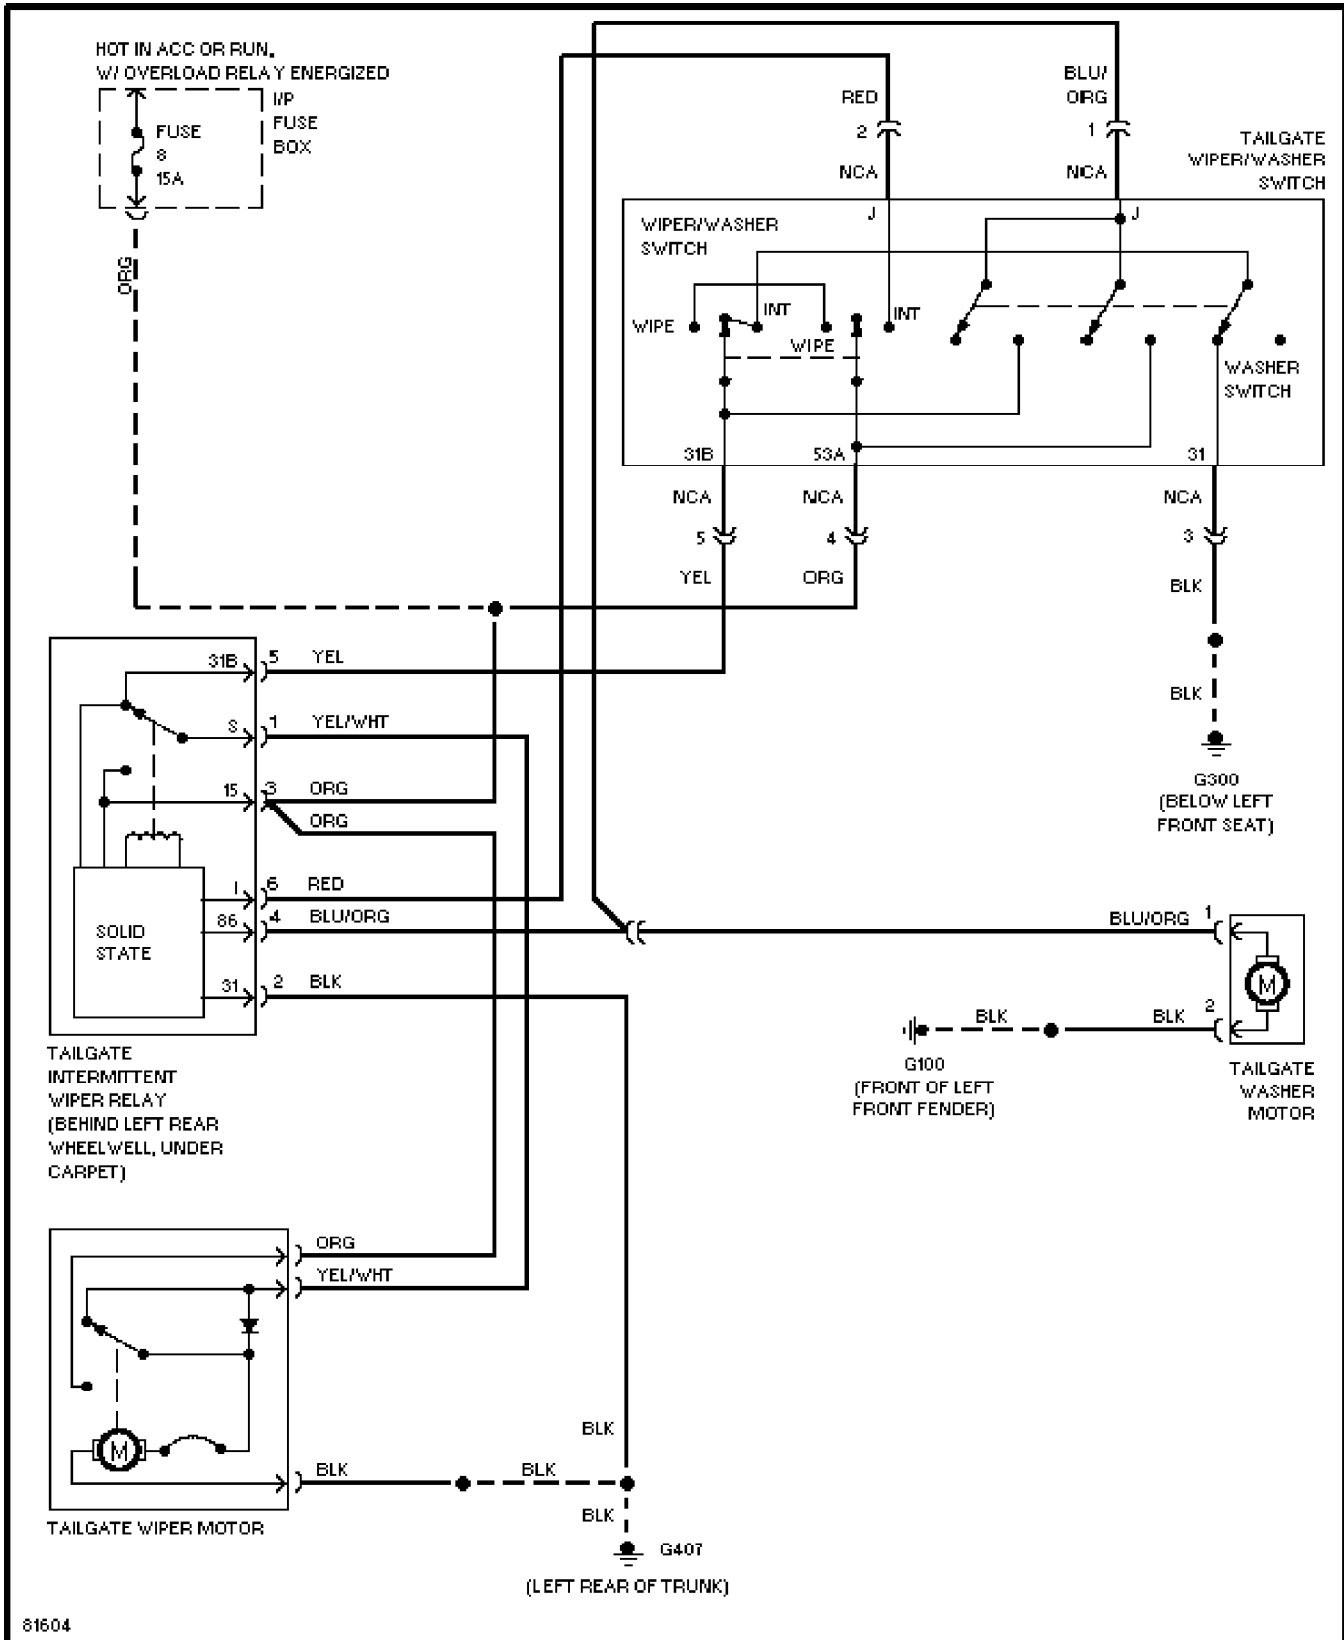

SYSTEM WIRING DIAGRAMS

Rear Wiper/Washer Circuit

1997 Volvo 960

For DIAKOM-AUTO <http://www.diakom.ru> Taganrog support@diakom.ru (8634)315187

Copyright © 1998 Mitchell Repair Information Company, LLC

Thursday, December 14, 2000 11:58AM