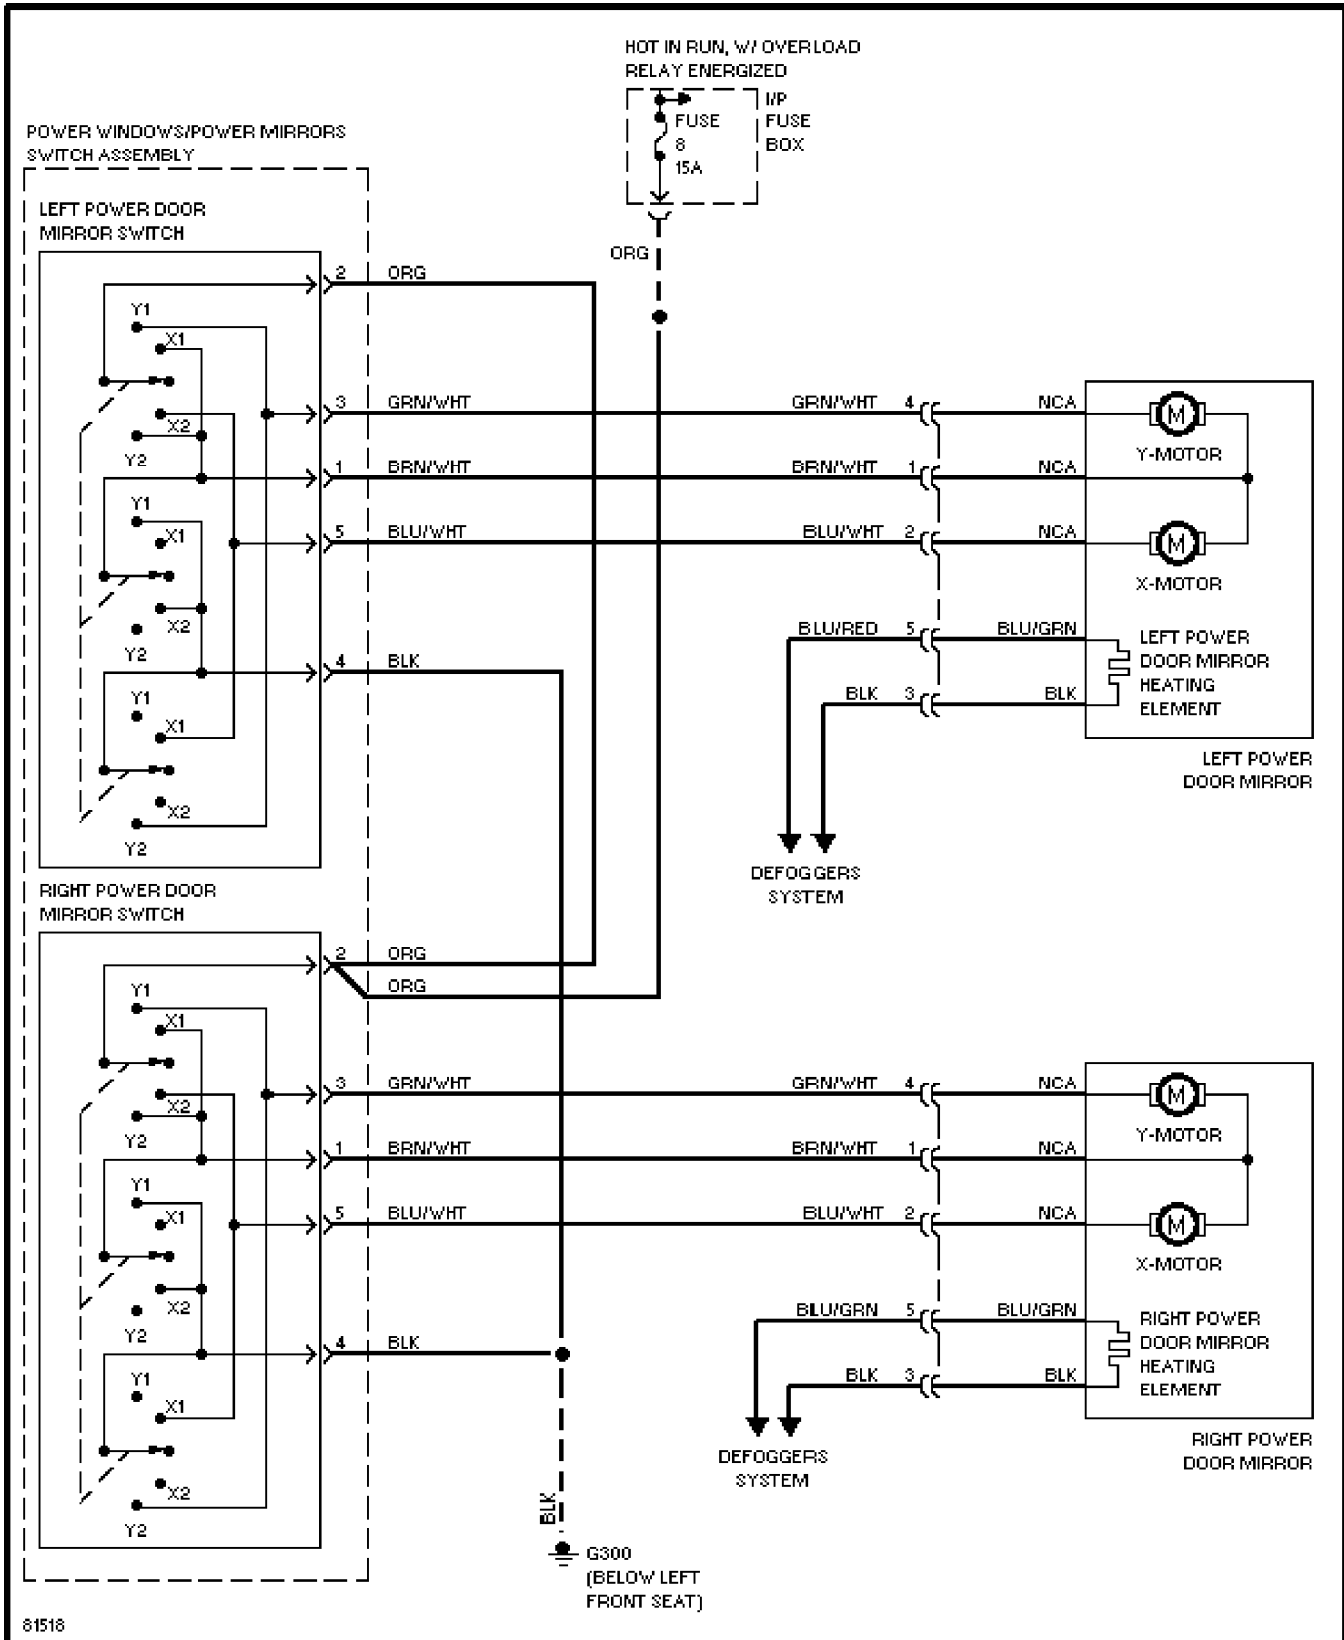

Thursday, December 14, 2000 11:55AM

SYSTEM WIRING DIAGRAMS

Power Distribution Circuit (2 of 2)

1997 Volvo 960

For DIAKOM-AUTO <http://www.diakom.ru> Taganrog support@diakom.ru (8634)315187

Copyright © 1998 Mitchell Repair Information Company, LLC

Thursday, December 14, 2000 11:55AM

SYSTEM WIRING DIAGRAMS

Power Mirror Circuit

1997 Volvo 960

For DIAKOM-AUTO <http://www.diakom.ru> Taganrog support@diakom.ru (8634)315187

Copyright © 1998 Mitchell Repair Information Company, LLC

Thursday, December 14, 2000 11:56AM

SYSTEM WIRING DIAGRAMS

Power Top/Sunroof Circuits

1997 Volvo 960

For DIAKOM-AUTO <http://www.diakom.ru> Taganrog support@diakom.ru (8634)315187

Copyright © 1998 Mitchell Repair Information Company, LLC